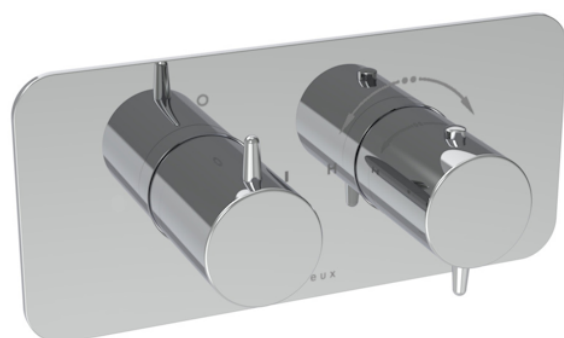

EDEN 1 WAY THERMOSTATIC SHOWER VALVE KIT IN LANDSCAPE - CHROME

Product Code: ED019L

PRODUCT INFORMATION

Finish:	Chrome
Height:	100mm
Width:	215mm
Depth:	50mm
Material	Zinc, Stainless Steel, Brass
Guarantee	5 years
Outlets	Yes

DESCRIPTION

Achieve a premium aesthetic with our Eden shower valve collection with handles that seamlessly match our basin mixers, ensuring a cohesive high-end look and feel. Choose from 1, 2, and 3 outlet options in chrome, brushed brass, and brushed nickel.

This thermostatic valve has 1 outlet which allows it to control either a shower head, a shower handset, or a bath filler. The left handle turns the component on and off, and the right handle controls the water temperature.

<https://saneux.com/products/eden-1-way-thermostatic-shower-valve-kit-in-landscape-chrome>