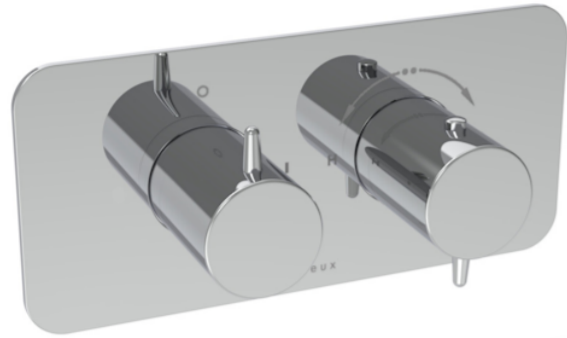

EDEN 1 WAY THERMOSTATIC SHOWER VALVE KIT IN LANDSCAPE - CHROME

Product Code: ED019L

PRODUCT INFORMATION

Finish:	Chrome
Height:	100mm
Width:	215mm
Depth:	50mm
Material	Zinc, Stainless Steel, Brass
Guarantee	5 years
Outlets	Yes

DESCRIPTION

Achieve a premium aesthetic with our Eden shower valve collection with handles that seamlessly match our basin mixers, ensuring a cohesive high-end look and feel. Choose from 1, 2, and 3 outlet options in chrome, brushed brass, and brushed nickel.

This thermostatic valve has 1 outlet which allows it to control either a shower head, a shower handset, or a bath filler. The left handle turns the component on and off, and the right handle controls the water temperature.

<https://saneux.com/products/eden-1-way-thermostatic-shower-valve-kit-in-landscape-chrome>