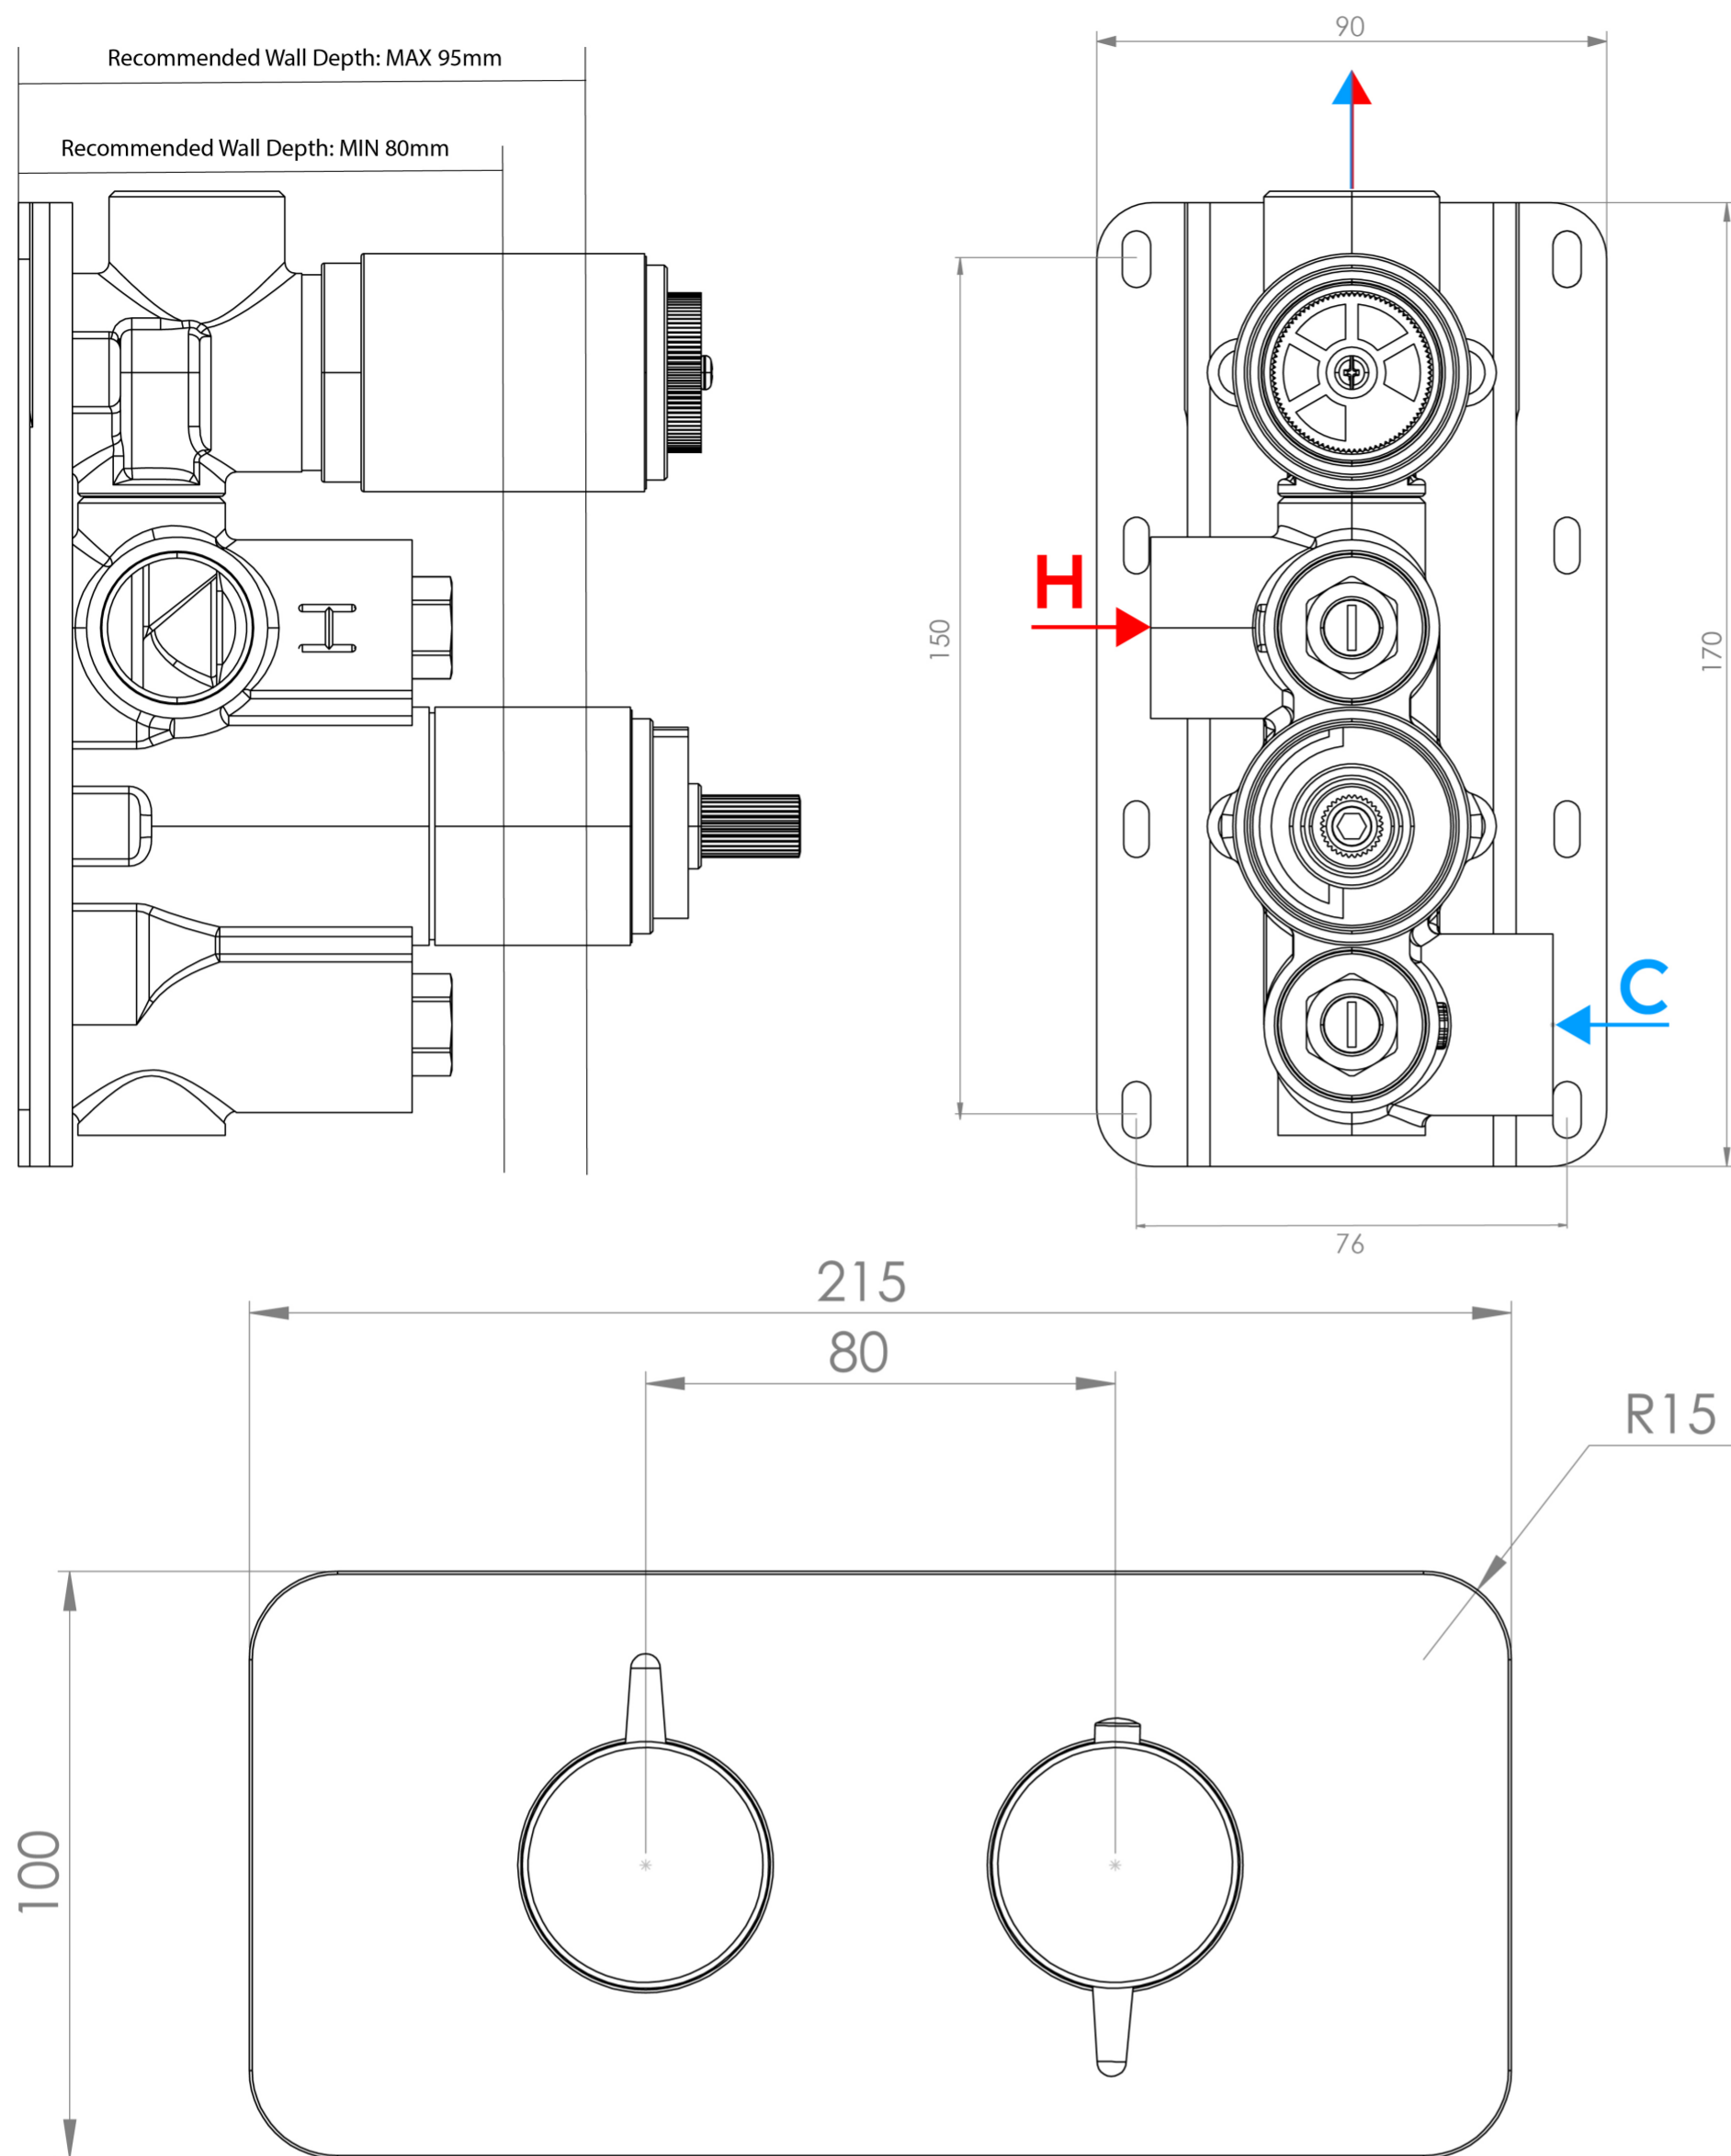

## PRODUCT INFORMATION

<b>Finish:</b>	Chrome
<b>Height:</b>	100mm
<b>Width:</b>	215mm
<b>Depth:</b>	50mm
<b>Material</b>	Zinc, Stainless Steel, Brass
<b>Guarantee</b>	5 years
<b>Outlets</b>	Yes

---

This thermostatic valve has 1 outlet which allows it to control either a shower head, a shower handset, or a bath filler. The left handle turns the component on and off, and the right handle controls the water temperature.

# FLOW RATE

- 1 Bar - Flowrate: 16 l/min
- 2 Bar - Flowrate: 22.5 l/min
- 3 Bar - Flowrate: 28.5 l/min

Saneux reserves the right to alter the specifications and product range without prior notice. Dimensions are given as a guide only. Dimensions should not be used for surrounding furniture, fixtures and fittings until the product is on site.