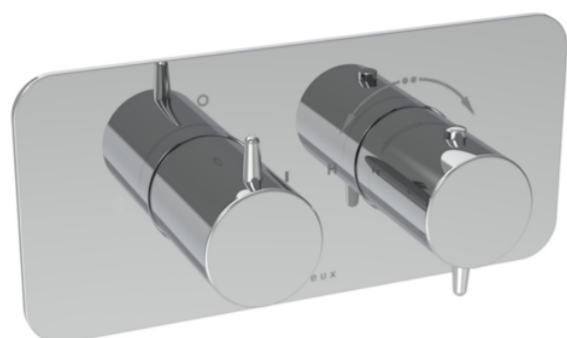

# EDEN 1 WAY THERMOSTATIC SHOWER VALVE KIT IN LANDSCAPE - CHROME

**Product Code:** ED019L

---

## PRODUCT INFORMATION

<b>Finish:</b>	Chrome
<b>Height:</b>	100mm
<b>Width:</b>	215mm
<b>Depth:</b>	50mm
<b>Material</b>	Zinc, Stainless Steel, Brass
<b>Guarantee</b>	5 years
<b>Outlets</b>	Yes

---

## DESCRIPTION

Achieve a premium aesthetic with our Eden shower valve collection with handles that seamlessly match our basin mixers, ensuring a cohesive high-end look and feel. Choose from 1, 2, and 3 outlet options in chrome, brushed brass, and brushed nickel.

This thermostatic valve has 1 outlet which allows it to control either a shower head, a shower handset, or a bath filler. The left handle turns the component on and off, and the right handle controls the water temperature.