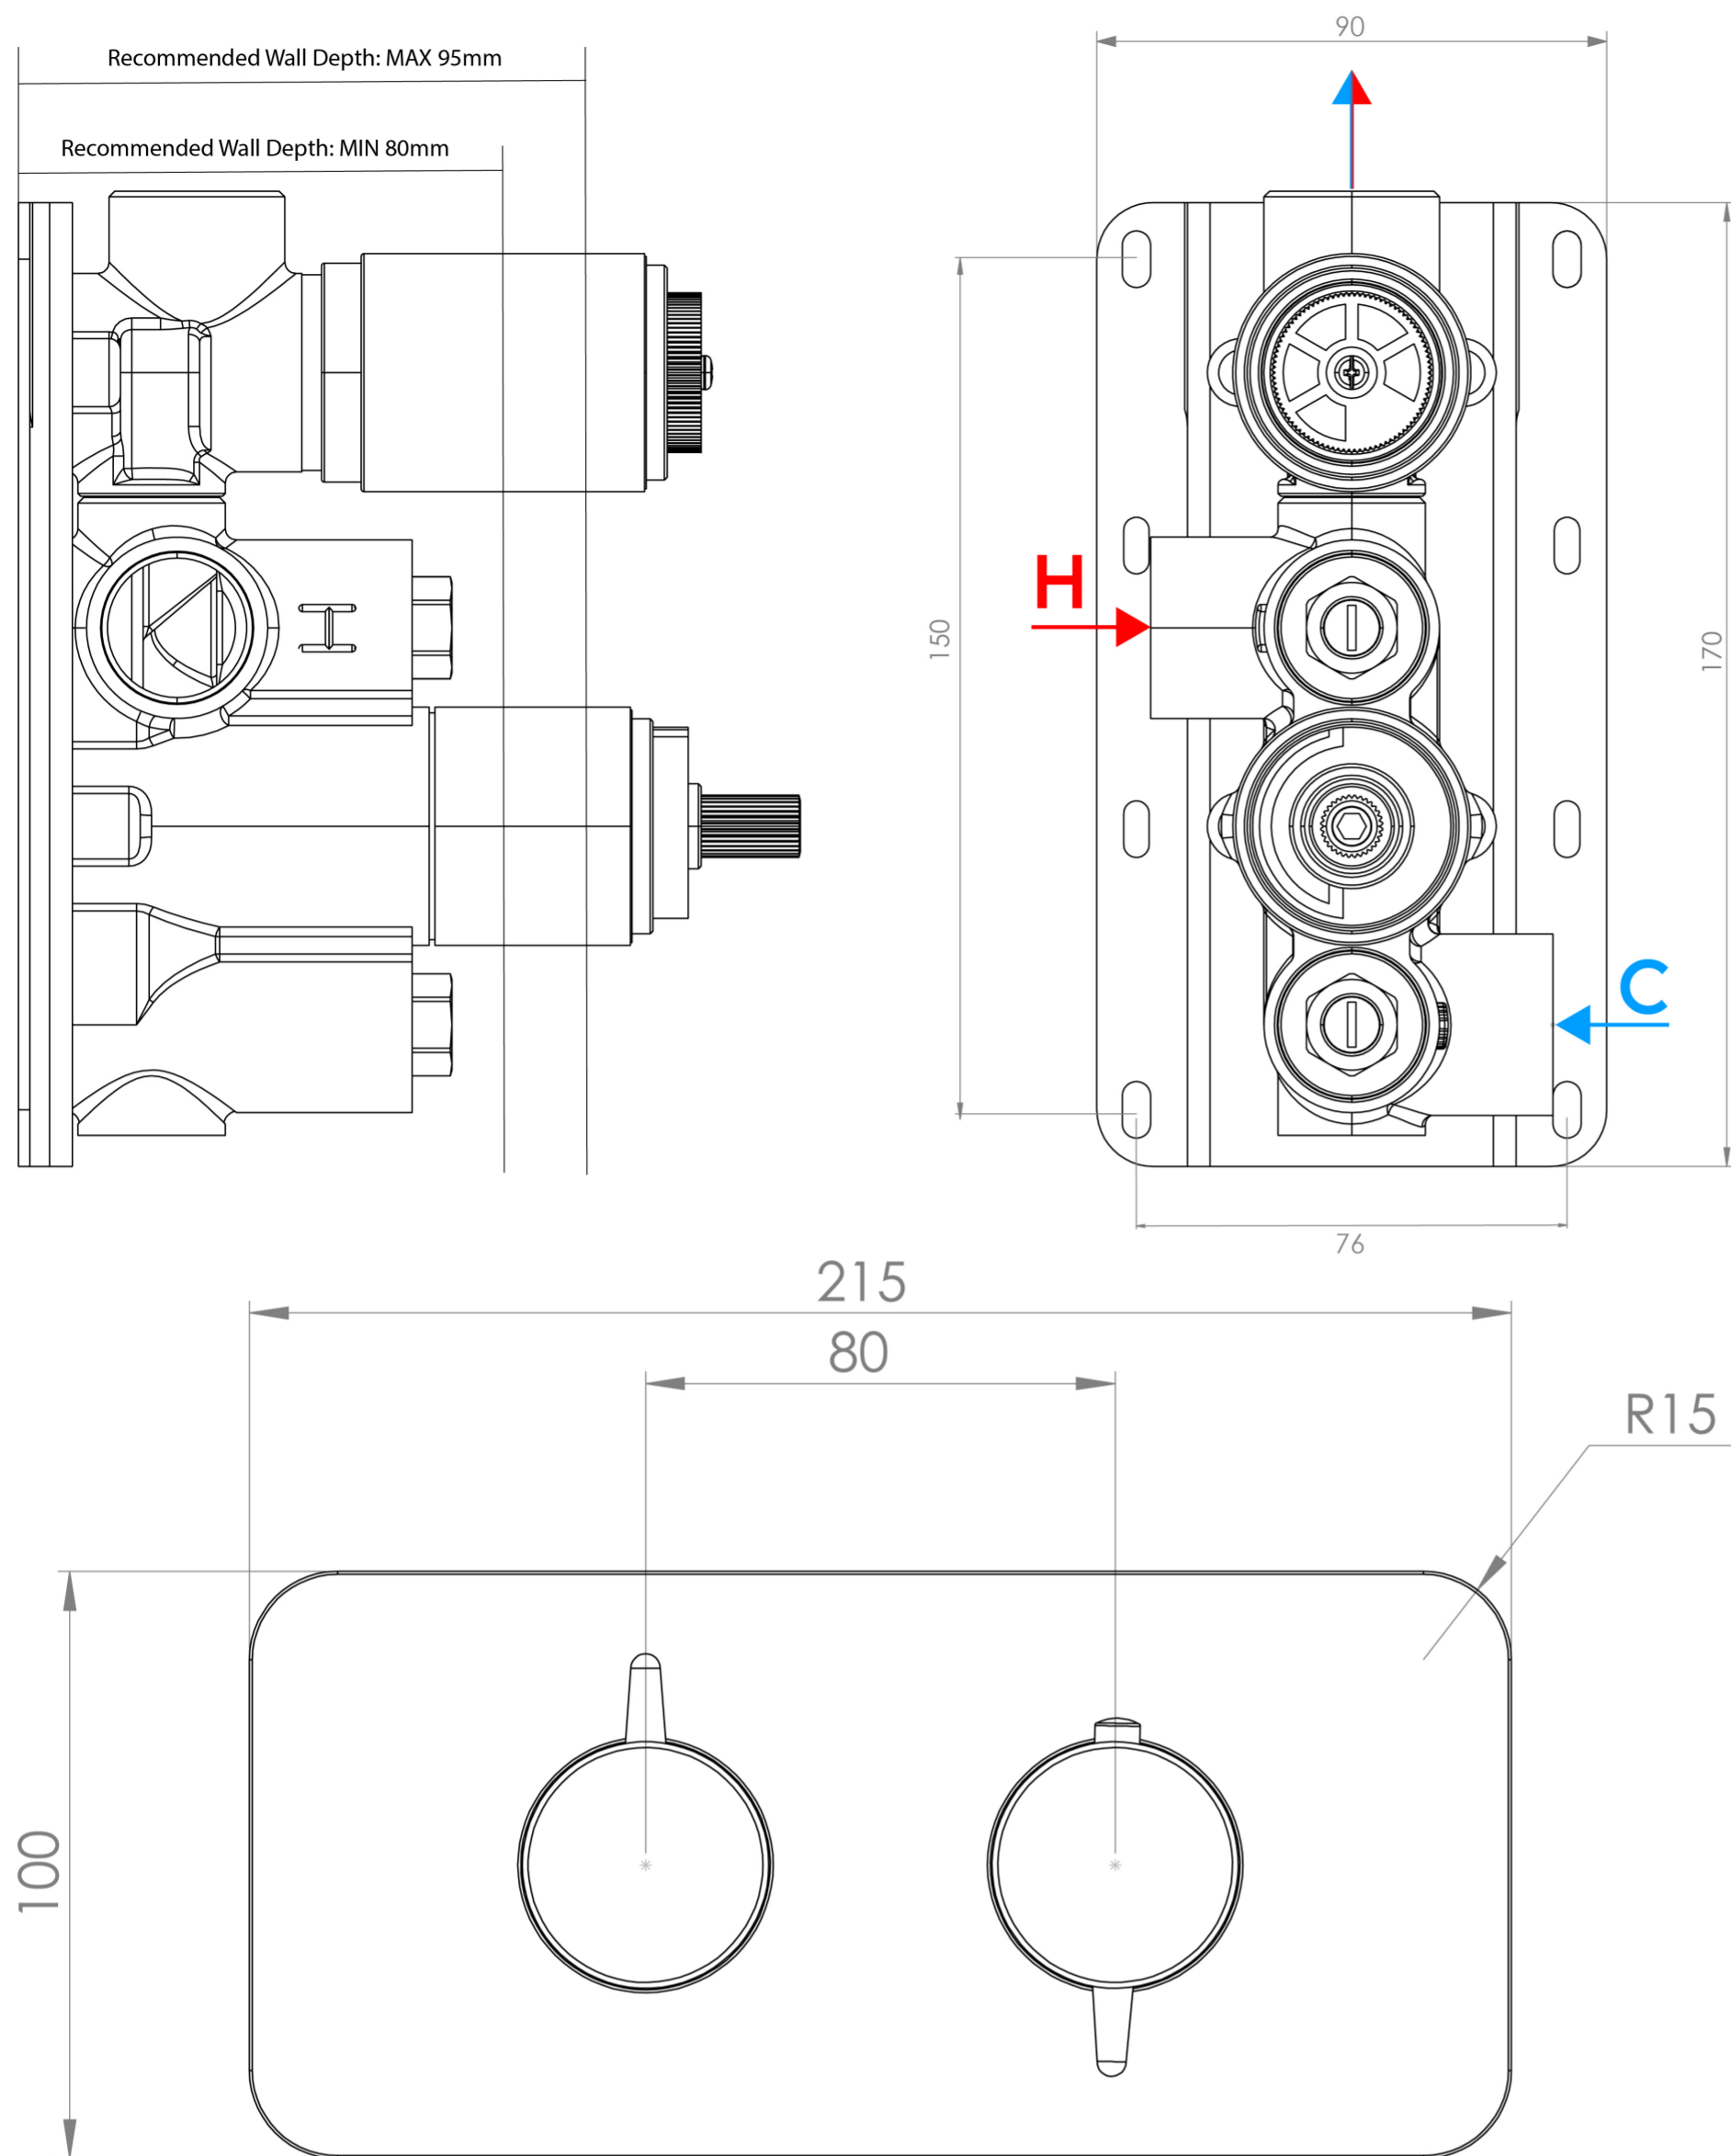

EDEN 1 WAY THERMOSTATIC SHOWER VALVE KIT IN LANDSCAPE - CHROME

Product Code: ED019L

PRODUCT INFORMATION

Finish:	Chrome
Height:	100mm
Width:	215mm
Depth:	50mm
Material	Zinc, Stainless Steel, Brass
Guarantee	5 years
Outlets	Yes

DESCRIPTION

Achieve a premium aesthetic with our Eden shower valve collection with handles that seamlessly match our basin mixers, ensuring a cohesive high-end look and feel. Choose from 1, 2, and 3 outlet options in chrome, brushed brass, and brushed nickel.

This thermostatic valve has 1 outlet which allows it to control either a shower head, a shower handset, or a bath filler. The left handle turns the component on and off, and the right handle controls the water temperature.

*WRAS Approved valve

TECHNICAL DRAWING

FLOW RATE

- 1 Bar - Flowrate: 16 l/min
- 2 Bar - Flowrate: 22.5 l/min
- 3 Bar - Flowrate: 28.5 l/min

Saneux reserves the right to alter the specifications and product range without prior notice. Dimensions are given as a guide only. Dimensions should not be used for surrounding furniture, fixtures and fittings until the product is on site.