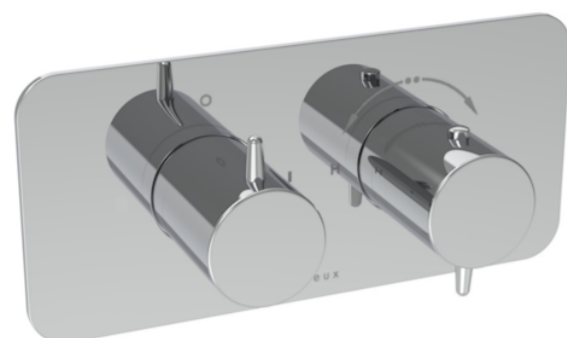

EDEN 1 WAY THERMOSTATIC SHOWER VALVE KIT IN LANDSCAPE - CHROME

Product Code: ED019L

PRODUCT INFORMATION

Finish:	Chrome
Height:	100mm
Width:	215mm
Depth:	50mm
Material	Zinc, Stainless Steel, Brass
Guarantee	5 years
Outlets	Yes

DESCRIPTION

Achieve a premium aesthetic with our Eden shower valve collection with handles that seamlessly match our basin mixers, ensuring a cohesive high-end look and feel. Choose from 1, 2, and 3 outlet options in chrome, brushed brass, and brushed nickel.

This thermostatic valve has 1 outlet which allows it to control either a shower head, a shower handset, or a bath filler. The left handle turns the component on and off, and the right handle controls the water temperature.

<https://saneux.com/products/eden-1-way-thermostatic-shower-valve-kit-in-landscape-chrome>