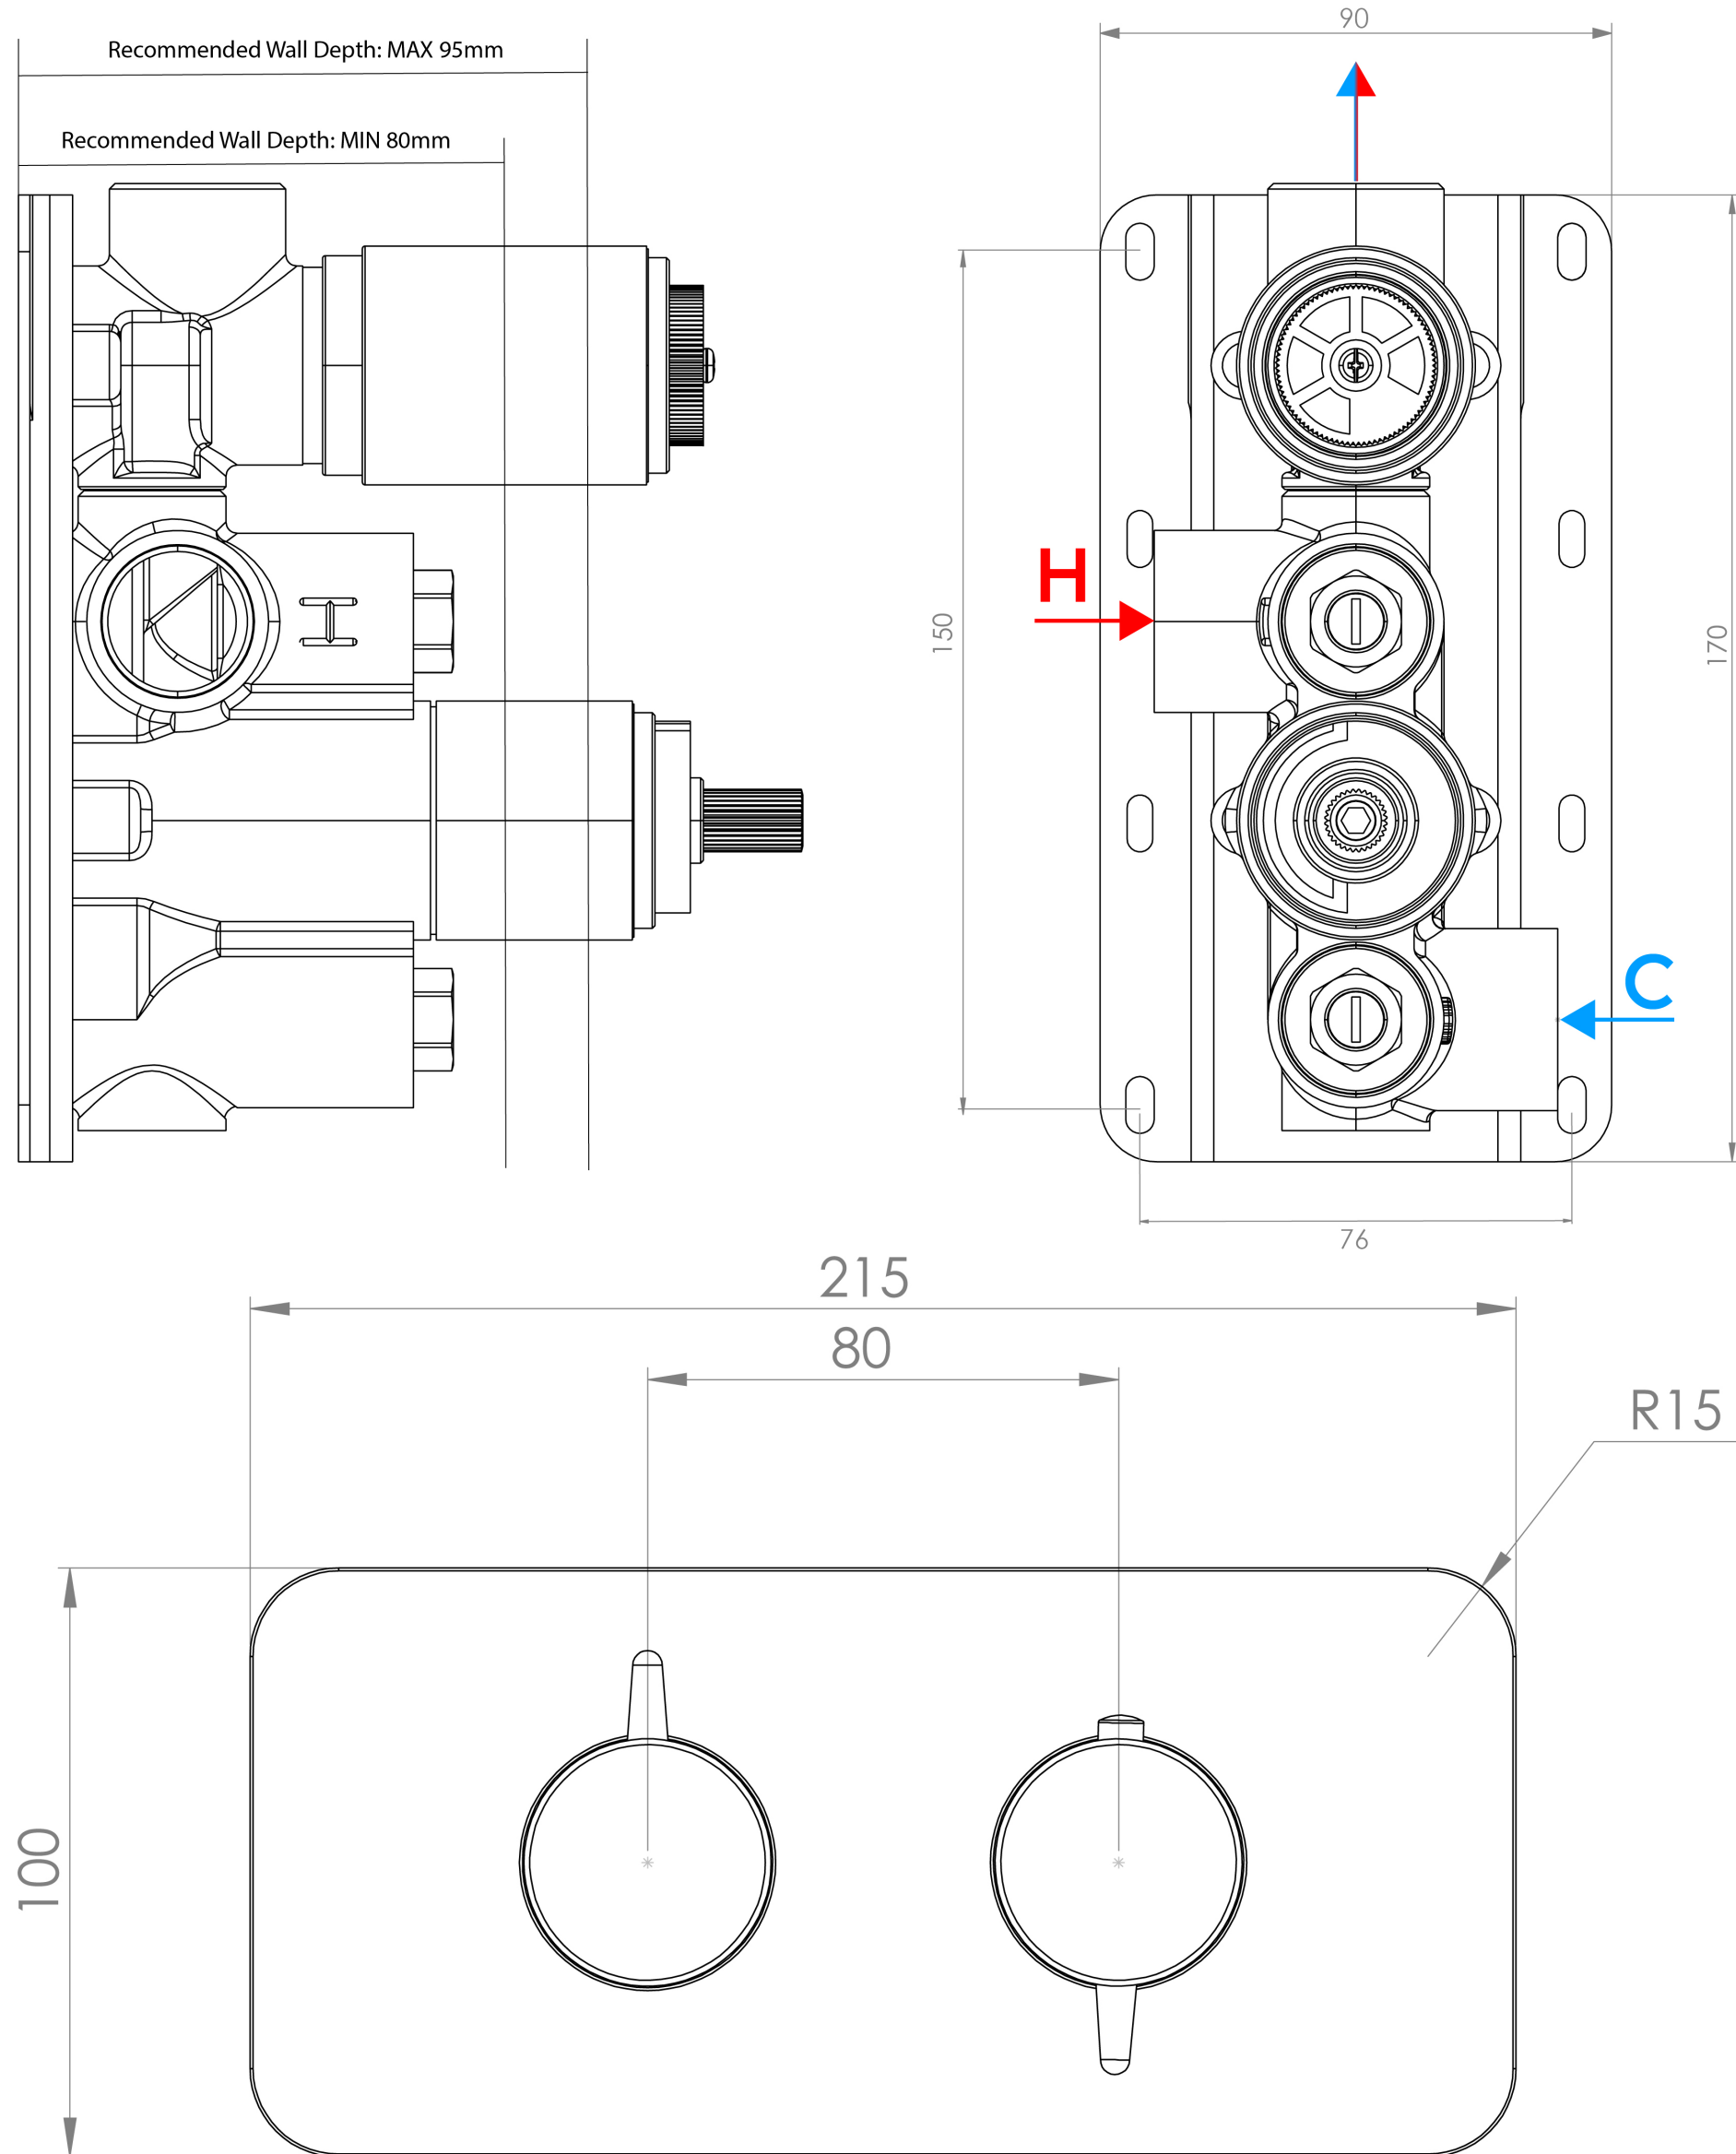

EDEN 1 WAY THERMOSTATIC SHOWER VALVE KIT IN LANDSCAPE - CHROME

Product Code: ED019L

PRODUCT INFORMATION

Finish:	Chrome
Height:	100mm
Width:	215mm
Depth:	50mm
Material	Zinc, Stainless Steel, Brass
Guarantee	5 years
Outlets	Yes

DESCRIPTION

Achieve a premium aesthetic with our Eden shower valve collection with handles that seamlessly match our basin mixers, ensuring a cohesive high-end look and feel. Choose from 1, 2, and 3 outlet options in chrome, brushed brass, and brushed nickel.

This thermostatic valve has 1 outlet which allows it to control either a shower head, a shower handset, or a bath filler. The left handle turns the component on and off, and the right handle controls the water temperature.

*WRAS Approved valve

TECHNICAL DRAWING

FLOW RATE

- 1 Bar - Flowrate: 16 l/min
- 2 Bar - Flowrate: 22.5 l/min
- 3 Bar - Flowrate: 28.5 l/min

Saneux reserves the right to alter the specifications and product range without prior notice. Dimensions are given as a guide only. Dimensions should not be used for surrounding furniture, fixtures and fittings until the product is on site.