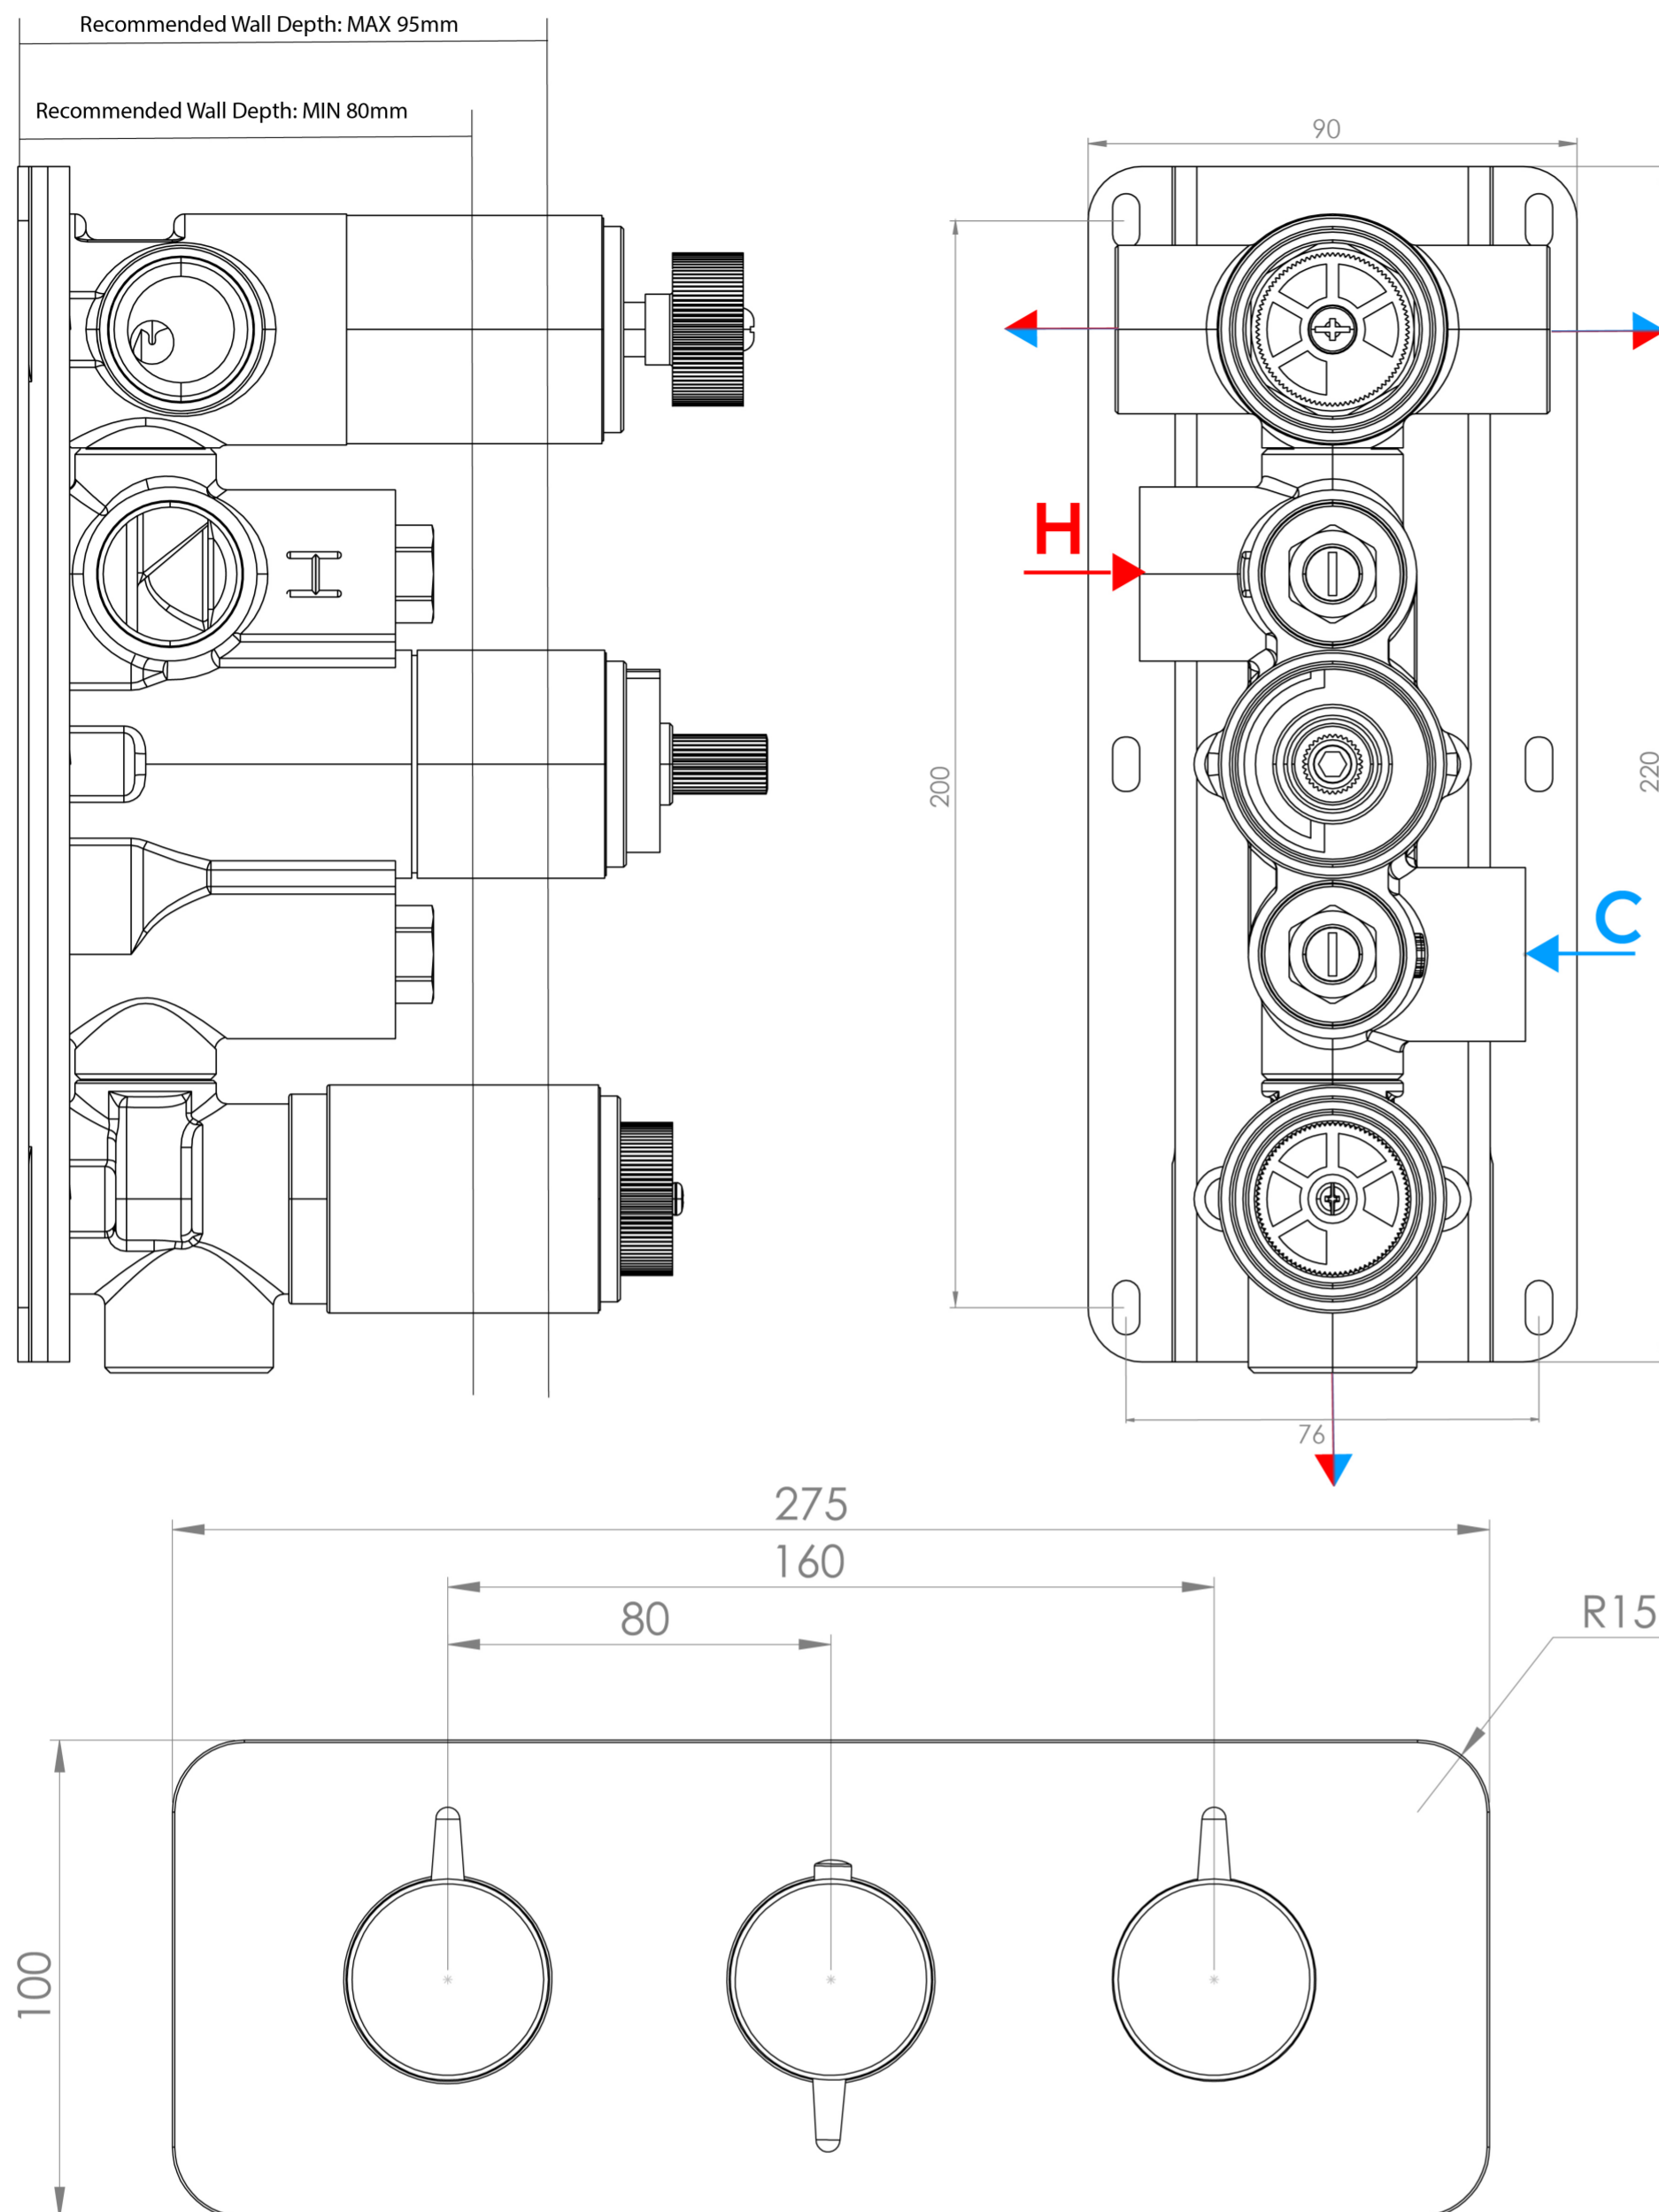

TECHNICAL DRAWING

FLOW RATE

Saneux reserves the right to alter the specifications and product range without prior notice. Dimensions are given as a guide only. Dimensions should not be used for surrounding furniture, fixtures and fittings until the product is on site.

<https://saneux.com/products/eden-3-way-thermostatic-shower-valve-kit-in-landscape-chrome>