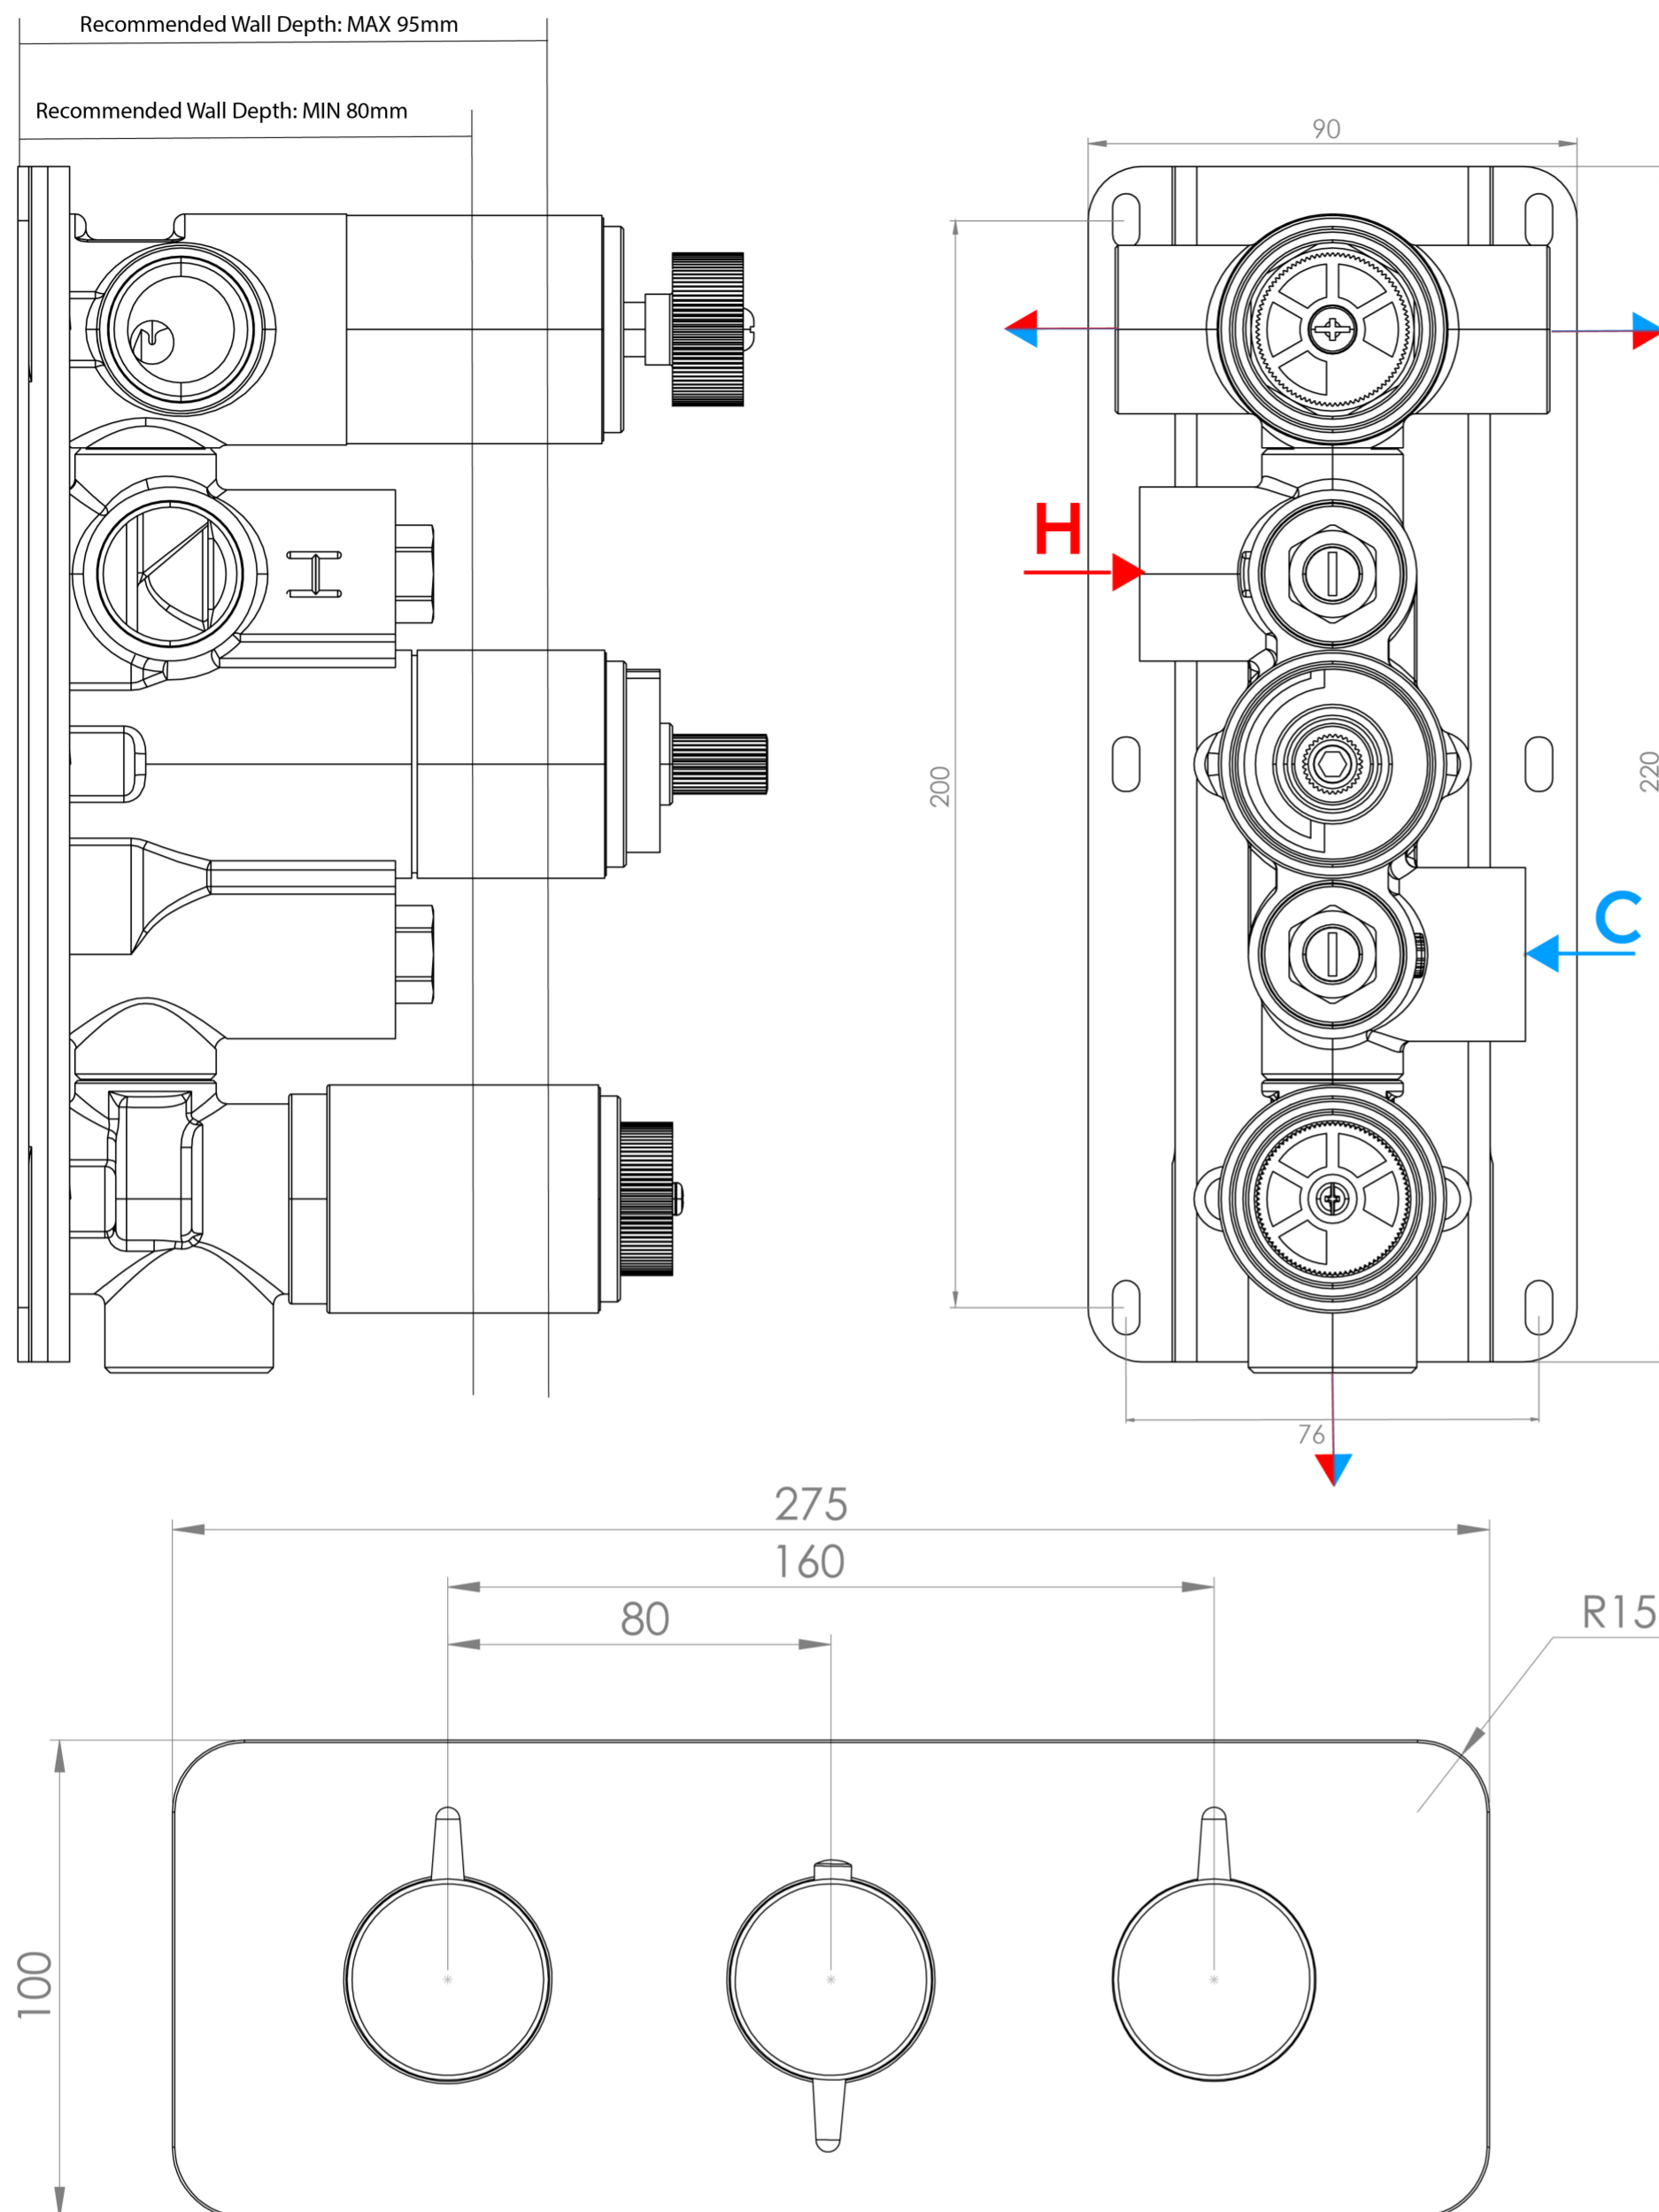

EDEN 3 WAY THERMOSTATIC SHOWER VALVE KIT IN LANDSCAPE - CHROME

Product Code: ED021L

PRODUCT INFORMATION

Finish:	Chrome
Height:	100mm
Width:	275mm
Depth:	50mm
Material	Zinc, Stainless Steel, Brass
Guarantee	5 years
Outlets	3

DESCRIPTION

Achieve a premium aesthetic with our Eden shower valve collection with handles that seamlessly match our basin mixers, ensuring a cohesive high-end look and feel. Choose from 1, 2, and 3 outlet options in chrome, brushed brass, and brushed nickel.

This landscape thermostatic valve has 3 outlets which allows it to control a shower head, handset and bath filler. The left and right handles control the on/off function of the components, whilst the middle handle controls the water temperature.

*WRAS Approved valve

TECHNICAL DRAWING

FLOW RATE

Saneux reserves the right to alter the specifications and product range without prior notice. Dimensions are given as a guide only. Dimensions should not be used for surrounding furniture, fixtures and fittings until the product is on site.