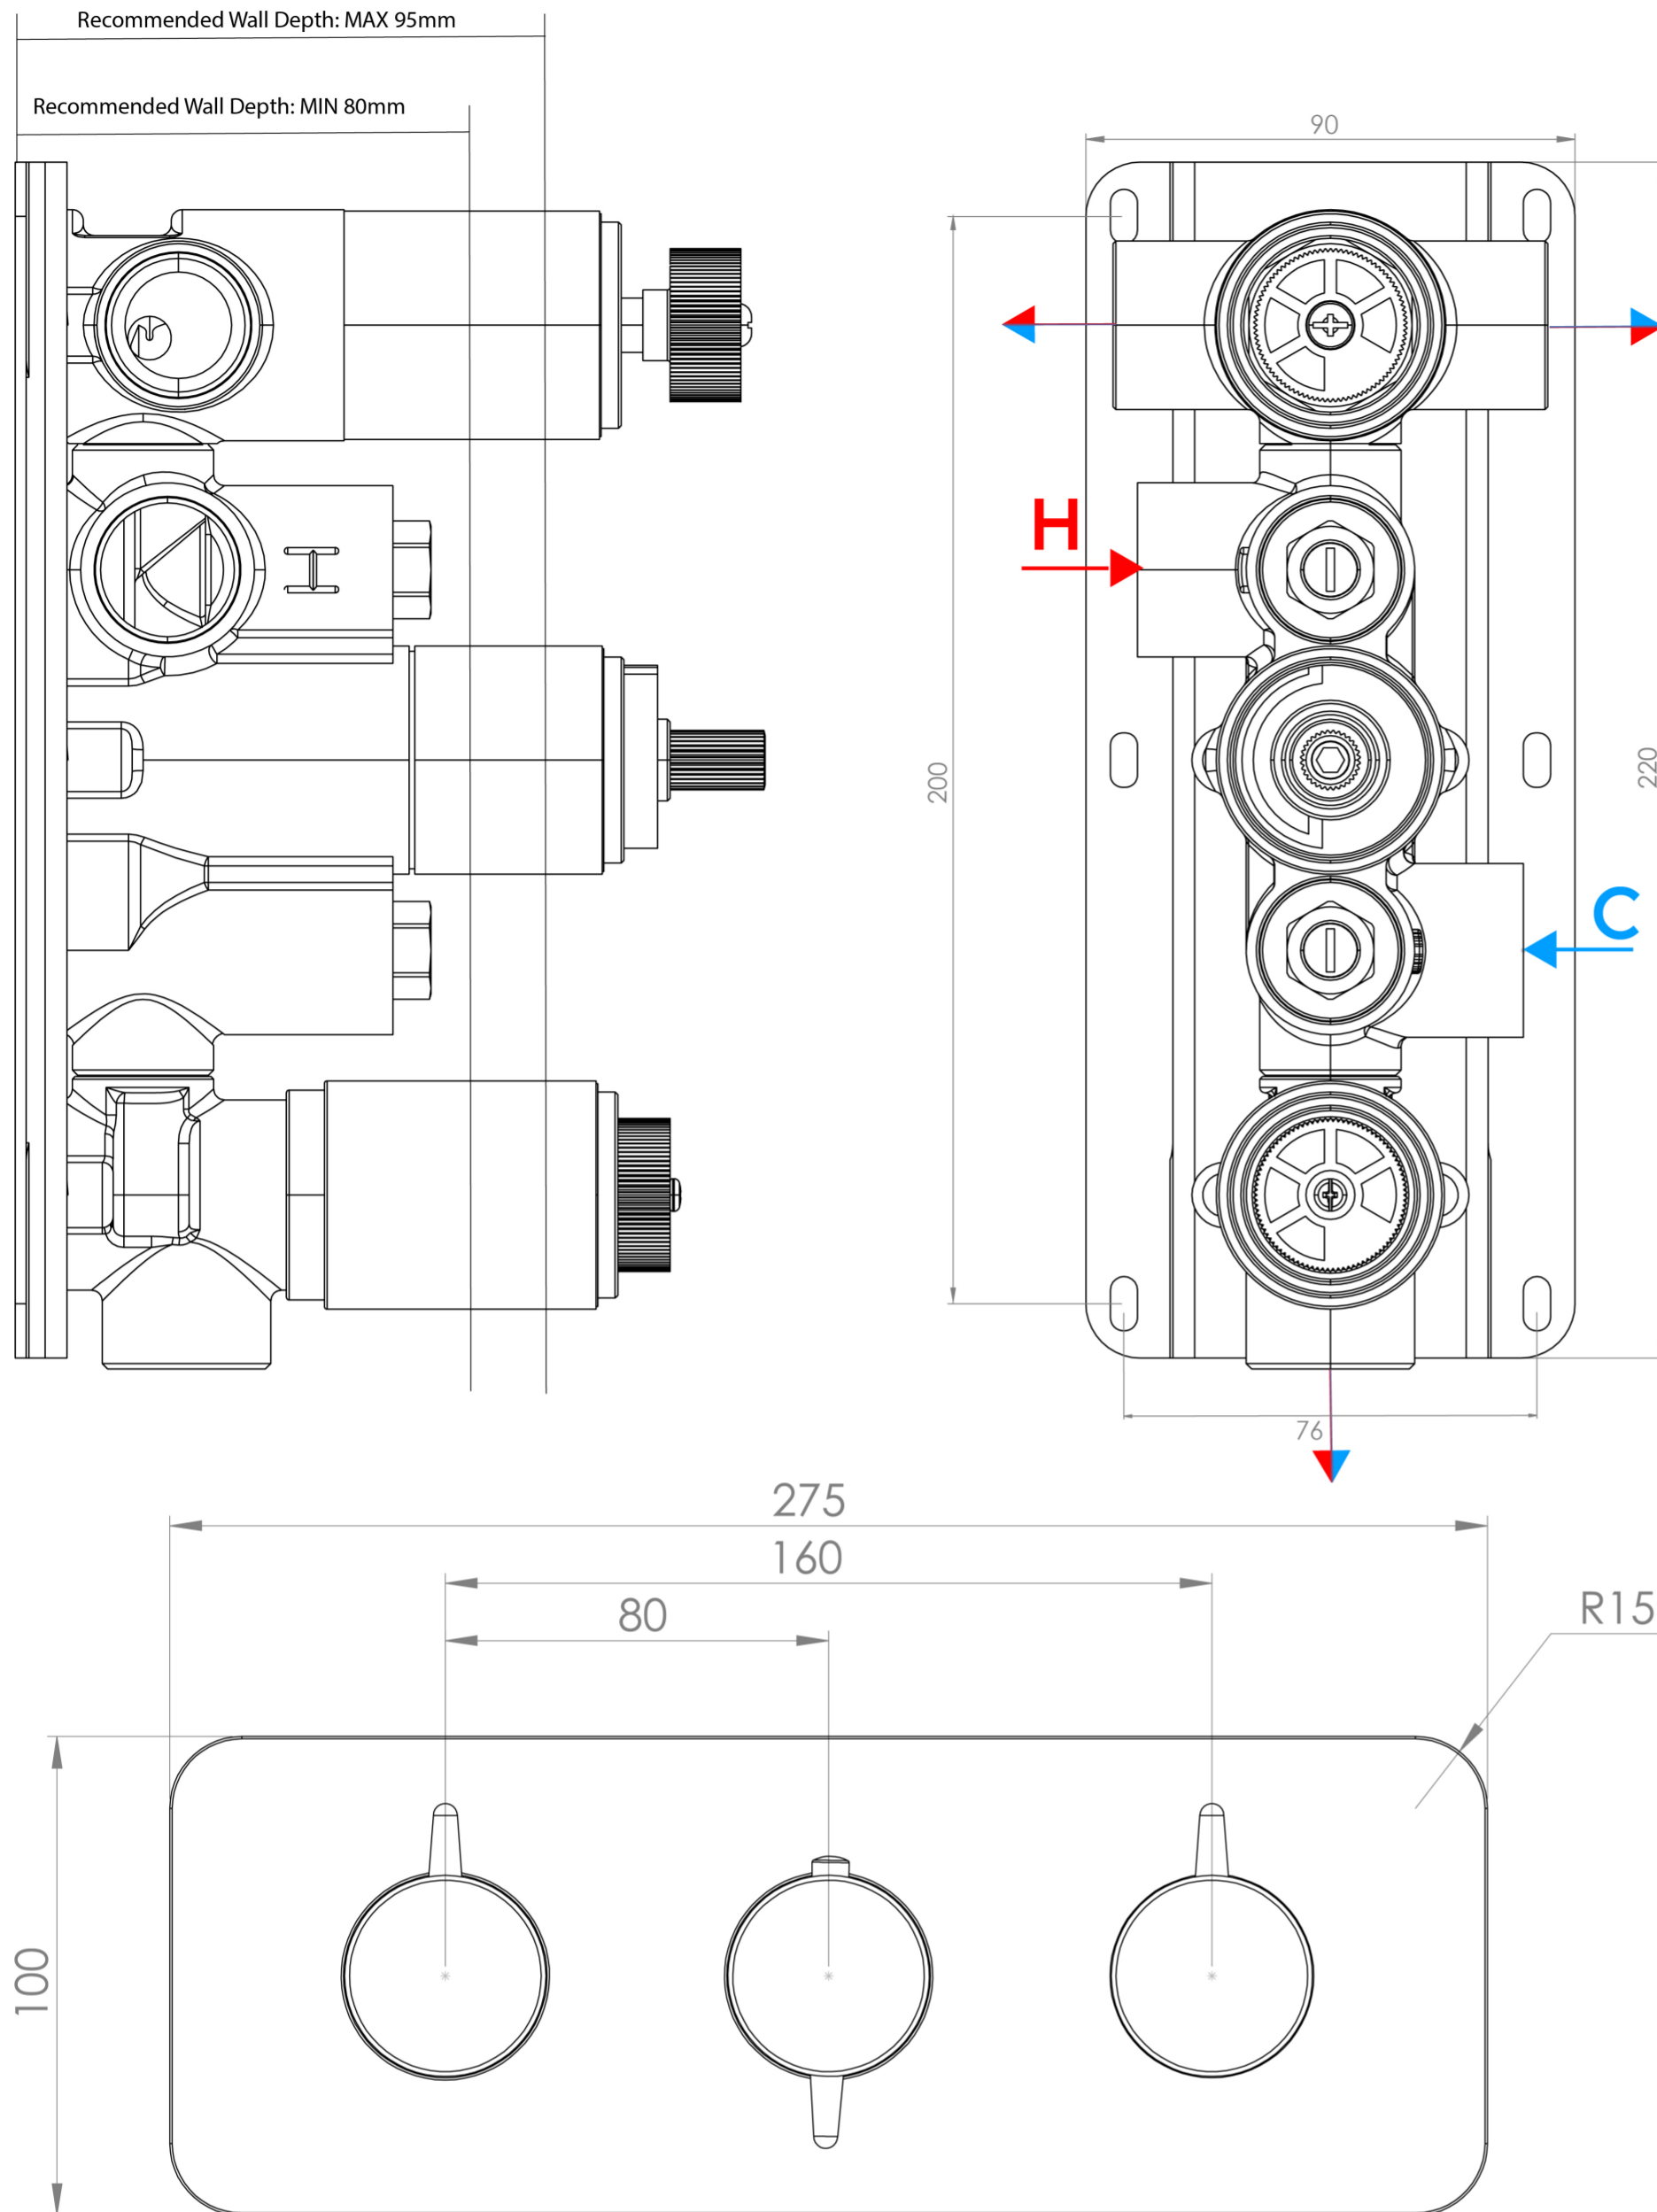

TECHNICAL DRAWING

FLOW RATE

Saneux reserves the right to alter the specifications and product range without prior notice. Dimensions are given as a guide only. Dimensions should not be used for surrounding furniture, fixtures and fittings until the product is on site.

<https://saneux.com/products/eden-3-way-thermostatic-shower-valve-kit-in-landscape-chrome>