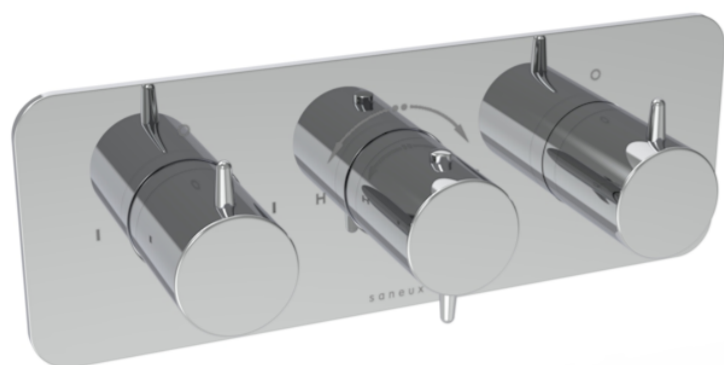

# EDEN 3 WAY THERMOSTATIC SHOWER VALVE KIT IN LANDSCAPE - CHROME

Product Code: ED021L

## PRODUCT INFORMATION

<b>Finish:</b>	Chrome
<b>Height:</b>	100mm
<b>Width:</b>	275mm
<b>Depth:</b>	50mm
<b>Material</b>	Zinc, Stainless Steel, Brass
<b>Guarantee</b>	5 years
<b>Outlets</b>	3

## DESCRIPTION

Achieve a premium aesthetic with our Eden shower valve collection with handles that seamlessly match our basin mixers, ensuring a cohesive high-end look and feel. Choose from 1, 2, and 3 outlet options in chrome, brushed brass, and brushed nickel.

This landscape thermostatic valve has 3 outlets which allows it to control a shower head, handset and bath filler. The left and right handles control the on/off function of the components, whilst the middle handle controls the water temperature.