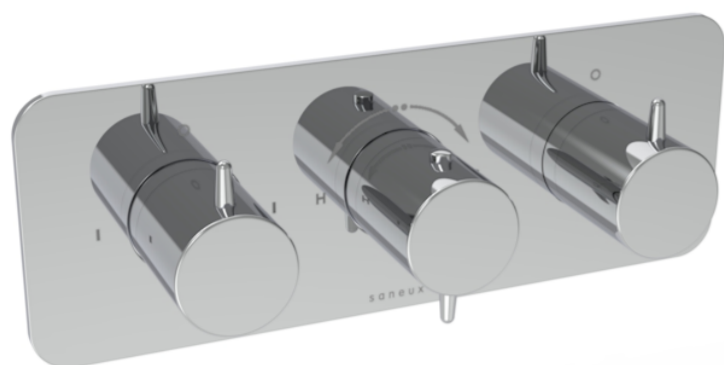

EDEN 3 WAY THERMOSTATIC SHOWER VALVE KIT IN LANDSCAPE - CHROME

Product Code: ED021L

PRODUCT INFORMATION

Finish:	Chrome
Height:	100mm
Width:	275mm
Depth:	50mm
Material	Zinc, Stainless Steel, Brass
Guarantee	5 years
Outlets	3

DESCRIPTION

Achieve a premium aesthetic with our Eden shower valve collection with handles that seamlessly match our basin mixers, ensuring a cohesive high-end look and feel. Choose from 1, 2, and 3 outlet options in chrome, brushed brass, and brushed nickel.

This landscape thermostatic valve has 3 outlets which allows it to control a shower head, handset and bath filler. The left and right handles control the on/off function of the components, whilst the middle handle controls the water temperature.

<https://saneux.com/products/eden-3-way-thermostatic-shower-valve-kit-in-landscape-chrome>