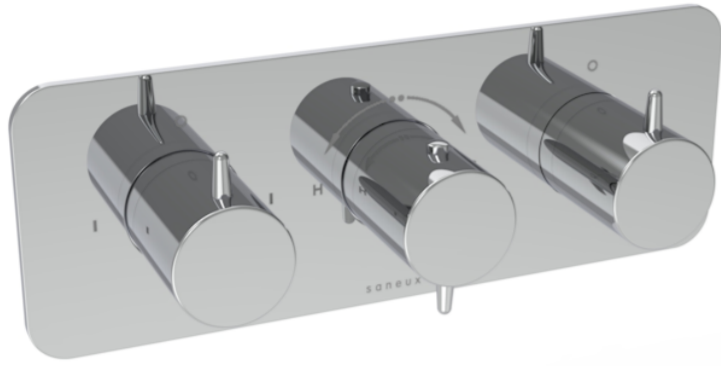

EDEN 3 WAY THERMOSTATIC SHOWER VALVE KIT IN LANDSCAPE - CHROME

Product Code: ED021L

PRODUCT INFORMATION

Finish:	Chrome
Height:	100mm
Width:	275mm
Depth:	50mm
Material	Zinc, Stainless Steel, Brass
Guarantee	5 years
Outlets	3

DESCRIPTION

Achieve a premium aesthetic with our Eden shower valve collection with handles that seamlessly match our basin mixers, ensuring a cohesive high-end look and feel. Choose from 1, 2, and 3 outlet options in chrome, brushed brass, and brushed nickel.

This landscape thermostatic valve has 3 outlets which allows it to control a shower head, handset and bath filler. The left and right handles control the on/off function of the components, whilst the middle handle controls the water temperature.

<https://saneux.com/products/eden-3-way-thermostatic-shower-valve-kit-in-landscape-chrome>