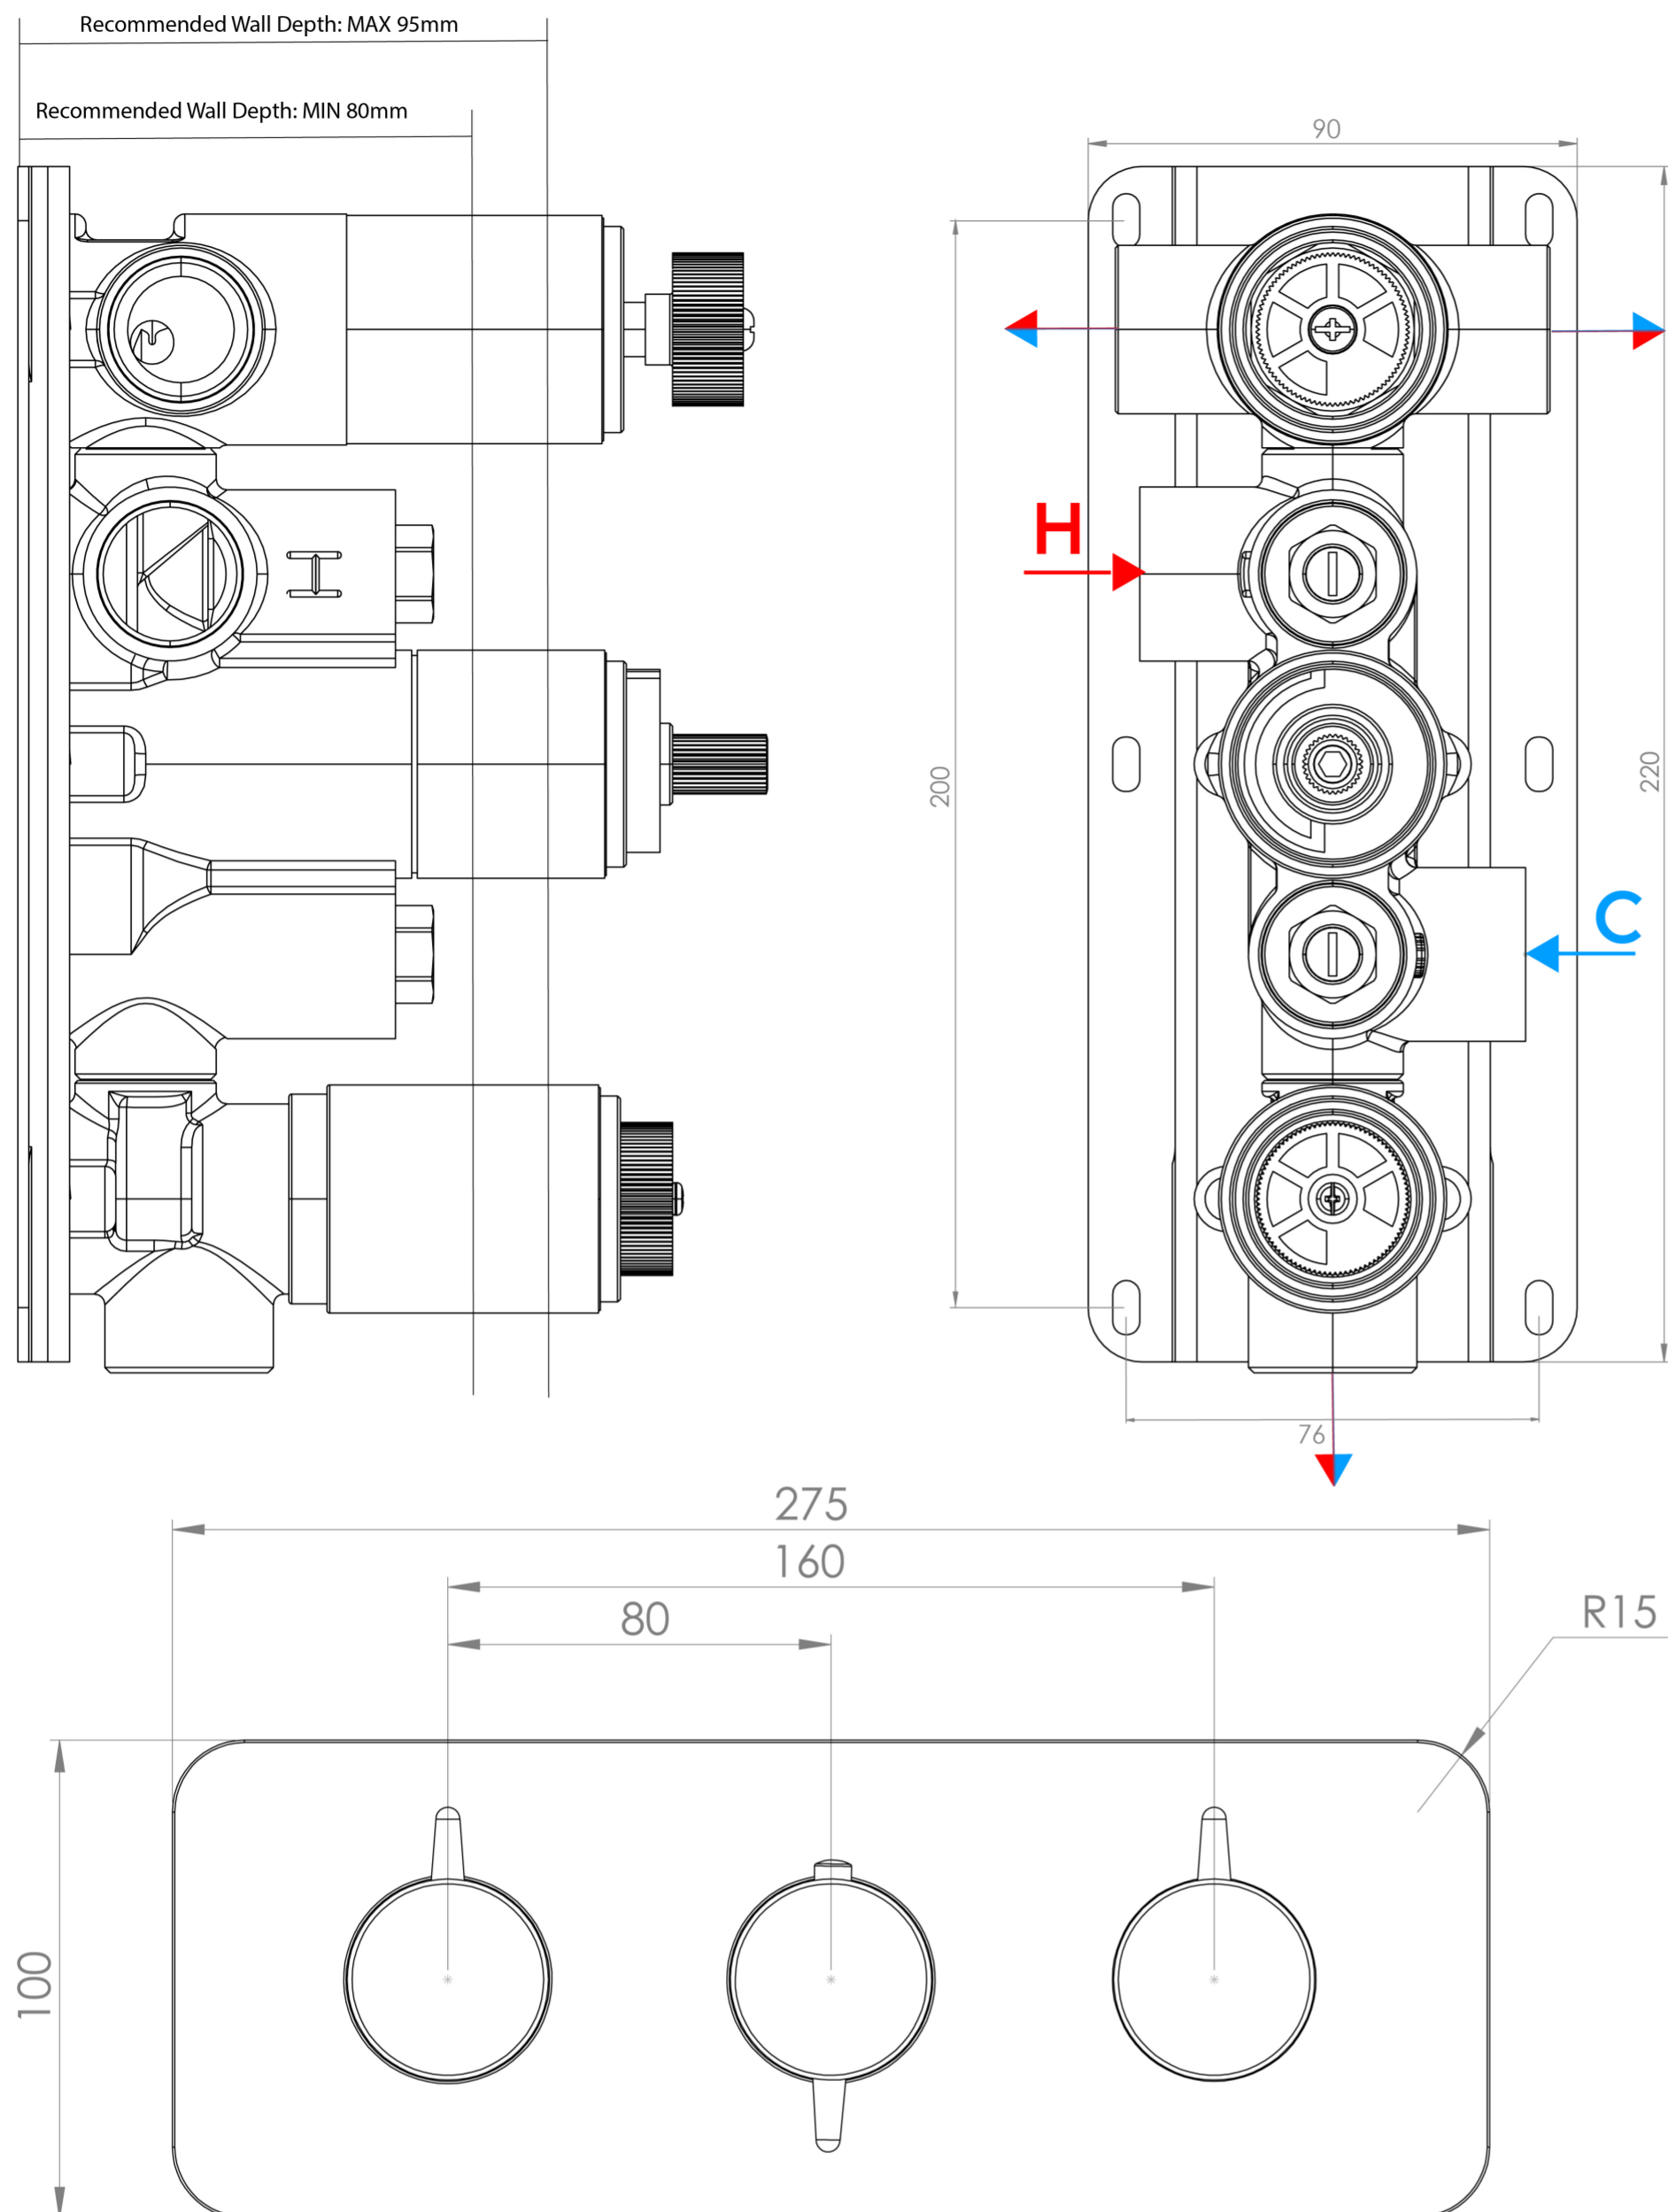

EDEN 3 WAY THERMOSTATIC SHOWER VALVE KIT IN LANDSCAPE - CHROME

Product Code: ED021L

PRODUCT INFORMATION

Finish:	Chrome
Height:	100mm
Width:	275mm
Depth:	50mm
Material	Zinc, Stainless Steel, Brass
Guarantee	5 years
Outlets	3

DESCRIPTION

Achieve a premium aesthetic with our Eden shower valve collection with handles that seamlessly match our basin mixers, ensuring a cohesive high-end look and feel. Choose from 1, 2, and 3 outlet options in chrome, brushed brass, and brushed nickel.

This landscape thermostatic valve has 3 outlets which allows it to control a shower head, handset and bath filler. The left and right handles control the on/off function of the components, whilst the middle handle controls the water temperature.

*WRAS Approved valve

TECHNICAL DRAWING

FLOW RATE

- 1 Bar - Flowrate: 16 l/min
- 2 Bar - Flowrate: 22.5 l/min
- 3 Bar - Flowrate: 28.5 l/min

Saneux reserves the right to alter the specifications and product range without prior notice. Dimensions are given as a guide only. Dimensions should not be used for surrounding furniture, fixtures and fittings until the product is on site.