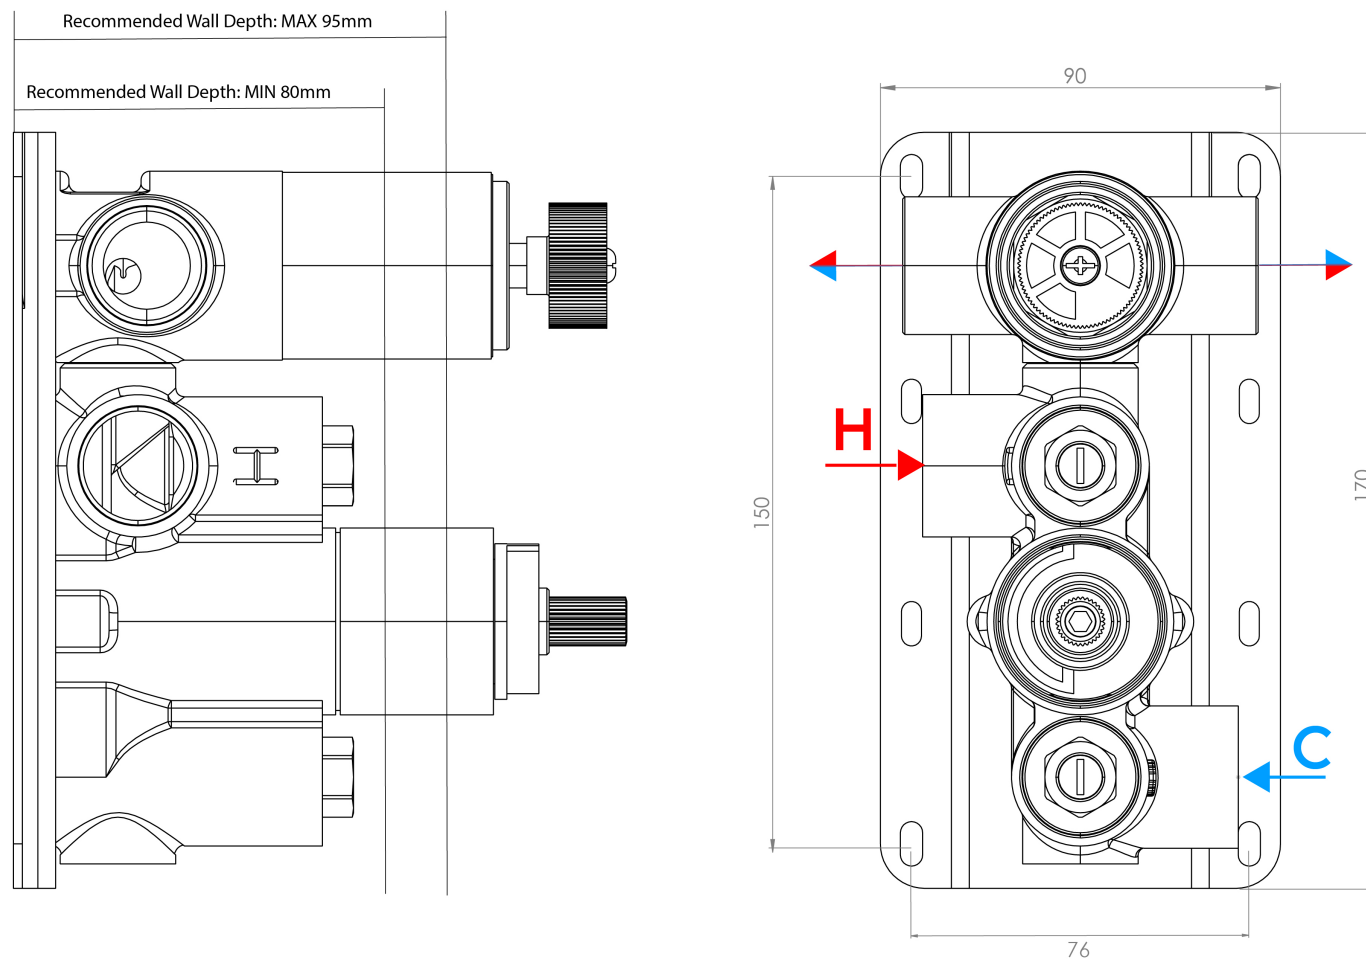

## PRODUCT INFORMATION

<b>Finish:</b>	Chrome
<b>Height:</b>	100mm
<b>Width:</b>	215mm
<b>Depth:</b>	50mm
<b>Material</b>	Zinc, Stainless Steel, Brass
<b>Guarantee</b>	5 years
<b>Outlets</b>	2

## DESCRIPTION

Achieve a premium aesthetic with our Eden shower valve collection with handles that seamlessly match our basin mixers, ensuring a cohesive high-end look and feel. Choose from 1, 2, and 3 outlet options in chrome, brushed brass, and brushed nickel.

This thermostatic valve has 2 outlets which allows it to control a shower head and handset, a handset and bath filler, or a shower head and bath filler. The left handle controls the on/off function of the two components, whilst the right handle controls the water temperature.

# FLOW RATE

- 1 Bar - Flowrate: 16 l/min
- 2 Bar - Flowrate: 22.5 l/min
- 3 Bar - Flowrate: 28.5 l/min

Saneux reserves the right to alter the specifications and product range without prior notice. Dimensions are given as a guide only. Dimensions should not be used for surrounding furniture, fixtures and fittings until the product is on site.