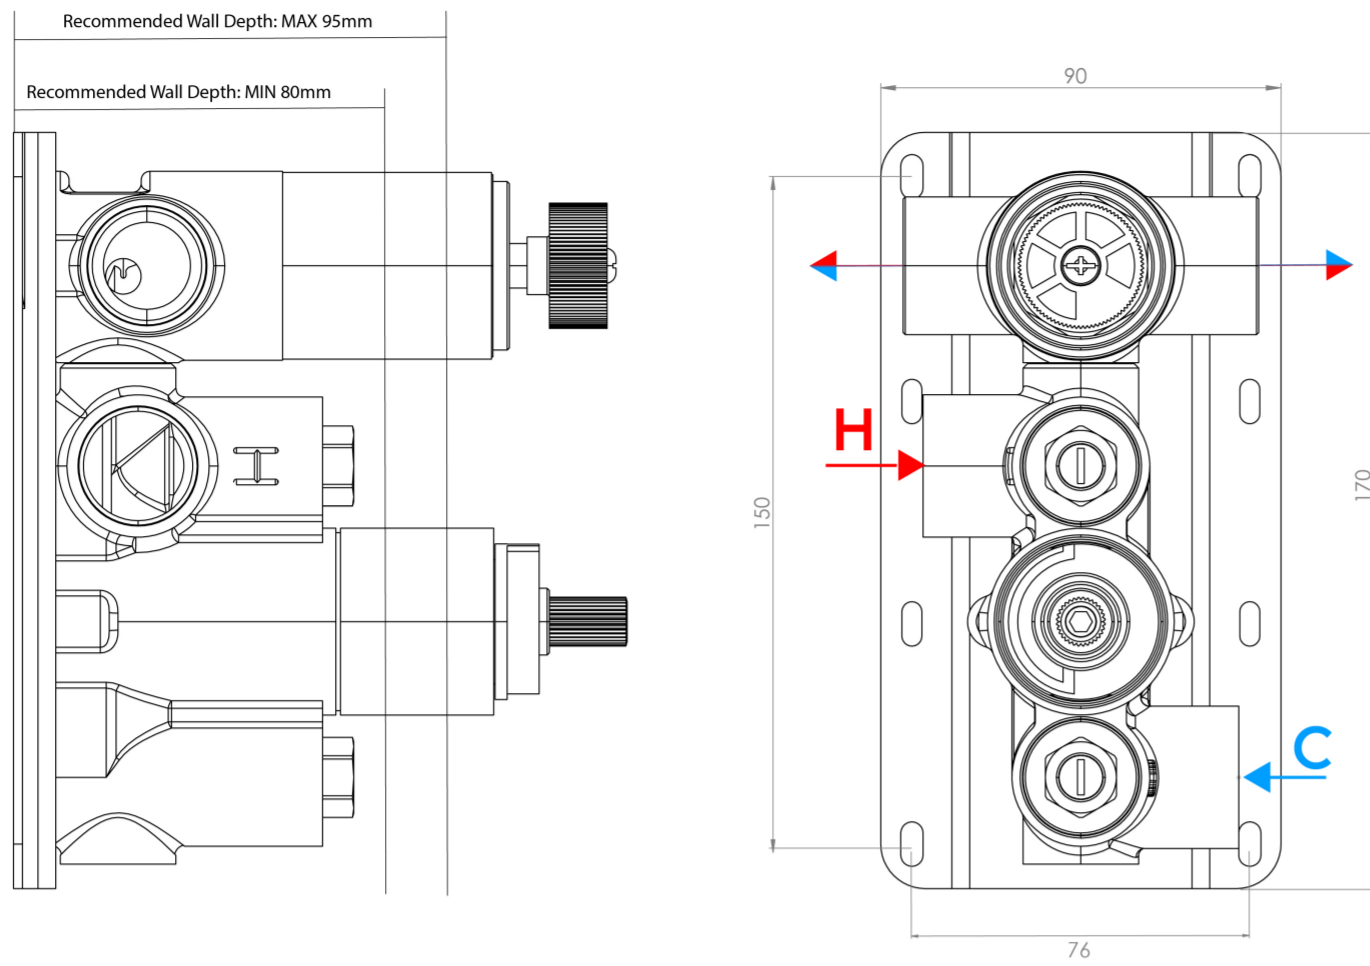

## PRODUCT INFORMATION

<b>Finish:</b>	Chrome
<b>Height:</b>	100mm
<b>Width:</b>	215mm
<b>Depth:</b>	50mm
<b>Material</b>	Zinc, Stainless Steel, Brass
<b>Guarantee</b>	5 years
<b>Outlets</b>	2

## DESCRIPTION

Achieve a premium aesthetic with our Eden shower valve collection with handles that seamlessly match our basin mixers, ensuring a cohesive high-end look and feel. Choose from 1, 2, and 3 outlet options in chrome, brushed brass, and brushed nickel.

This thermostatic valve has 2 outlets which allows it to control a shower head and handset, a handset and bath filler, or a shower head and bath filler. The left handle controls the on/off function of the two components, whilst the right handle controls the water temperature.

# FLOW RATE

- 1 Bar - Flowrate: 16 l/min
- 2 Bar - Flowrate: 22.5 l/min
- 3 Bar - Flowrate: 28.5 l/min

Saneux reserves the right to alter the specifications and product range without prior notice. Dimensions are given as a guide only. Dimensions should not be used for surrounding furniture, fixtures and fittings until the product is on site.