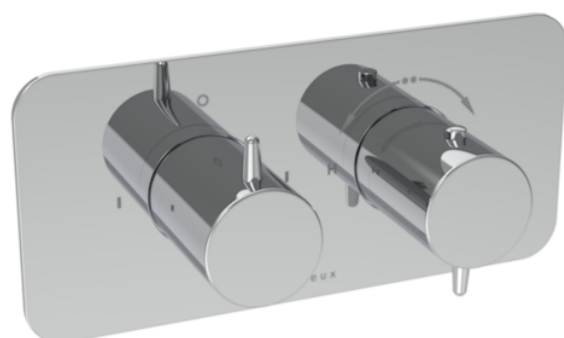

# EDEN 2 WAY THERMOSTATIC SHOWER VALVE KIT IN LANDSCAPE - CHROME

**Product Code:** ED020L

## PRODUCT INFORMATION

<b>Finish:</b>	Chrome
<b>Height:</b>	100mm
<b>Width:</b>	215mm
<b>Depth:</b>	50mm
<b>Material</b>	Zinc, Stainless Steel, Brass
<b>Guarantee</b>	5 years
<b>Outlets</b>	2

## DESCRIPTION

Achieve a premium aesthetic with our Eden shower valve collection with handles that seamlessly match our basin mixers, ensuring a cohesive high-end look and feel. Choose from 1, 2, and 3 outlet options in chrome, brushed brass, and brushed nickel.

This thermostatic valve has 2 outlets which allows it to control a shower head and handset, a handset and bath filler, or a shower head and bath filler. The left handle controls the on/off function of the two components, whilst the right handle controls the water temperature.