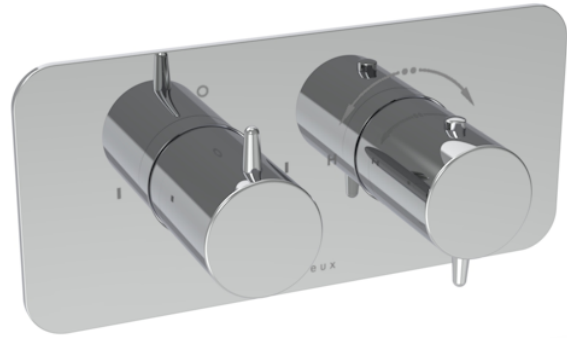

# EDEN 2 WAY THERMOSTATIC SHOWER VALVE KIT IN LANDSCAPE - CHROME

**Product Code:** ED020L

## PRODUCT INFORMATION

<b>Finish:</b>	Chrome
<b>Height:</b>	100mm
<b>Width:</b>	215mm
<b>Depth:</b>	50mm
<b>Material</b>	Zinc, Stainless Steel, Brass
<b>Guarantee</b>	5 years
<b>Outlets</b>	2

## DESCRIPTION

Achieve a premium aesthetic with our Eden shower valve collection with handles that seamlessly match our basin mixers, ensuring a cohesive high-end look and feel. Choose from 1, 2, and 3 outlet options in chrome, brushed brass, and brushed nickel.

This thermostatic valve has 2 outlets which allows it to control a shower head and handset, a handset and bath filler, or a shower head and bath filler. The left handle controls the on/off function of the two components, whilst the right handle controls the water temperature.