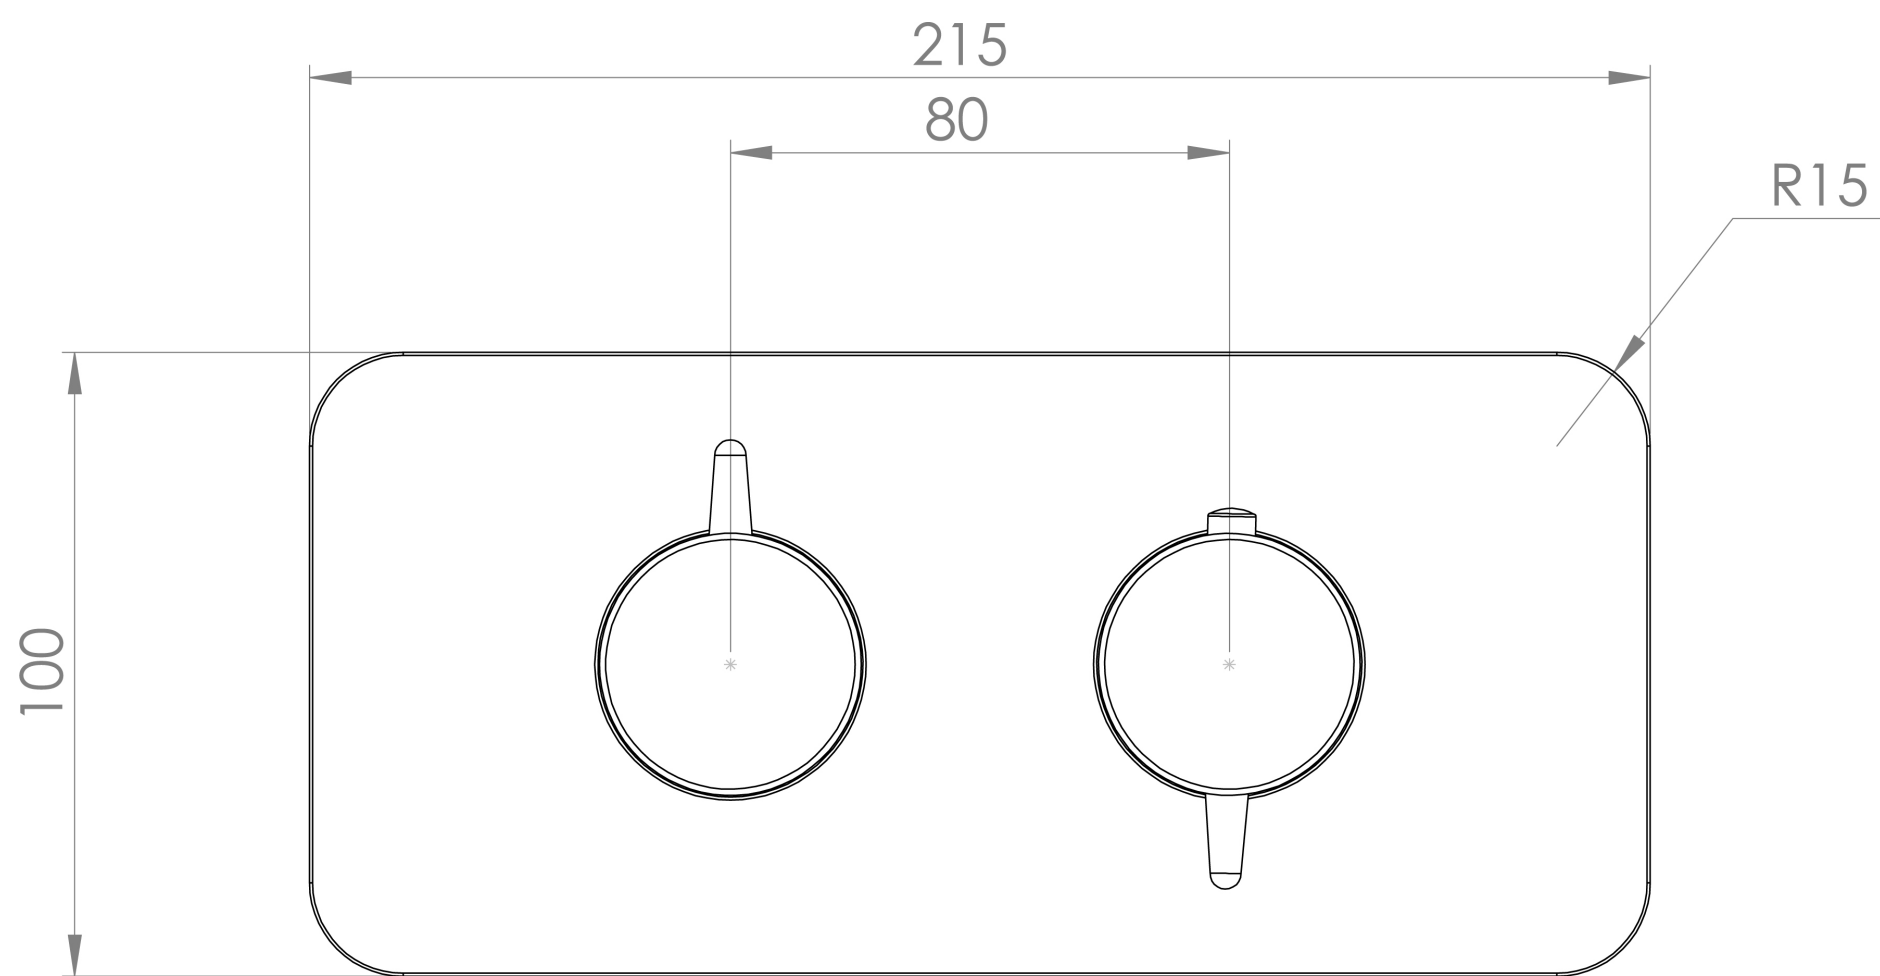

## PRODUCT INFORMATION

<b>Finish:</b>	Chrome
<b>Height:</b>	100mm
<b>Width:</b>	215mm
<b>Depth:</b>	50mm
<b>Material</b>	Zinc, Stainless Steel, Brass
<b>Guarantee</b>	5 years
<b>Outlets</b>	2

This thermostatic valve has 2 outlets which allows it to control a shower head and handset, a handset and bath filler, or a shower head and bath filler. The left handle controls the on/off function of the two components, whilst the right handle controls the water temperature.

# FLOW RATE

- 1 Bar - Flowrate: 16 l/min
- 2 Bar - Flowrate: 22.5 l/min
- 3 Bar - Flowrate: 28.5 l/min

Saneux reserves the right to alter the specifications and product range without prior notice. Dimensions are given as a guide only. Dimensions should not be used for surrounding furniture, fixtures and fittings until the product is on site.