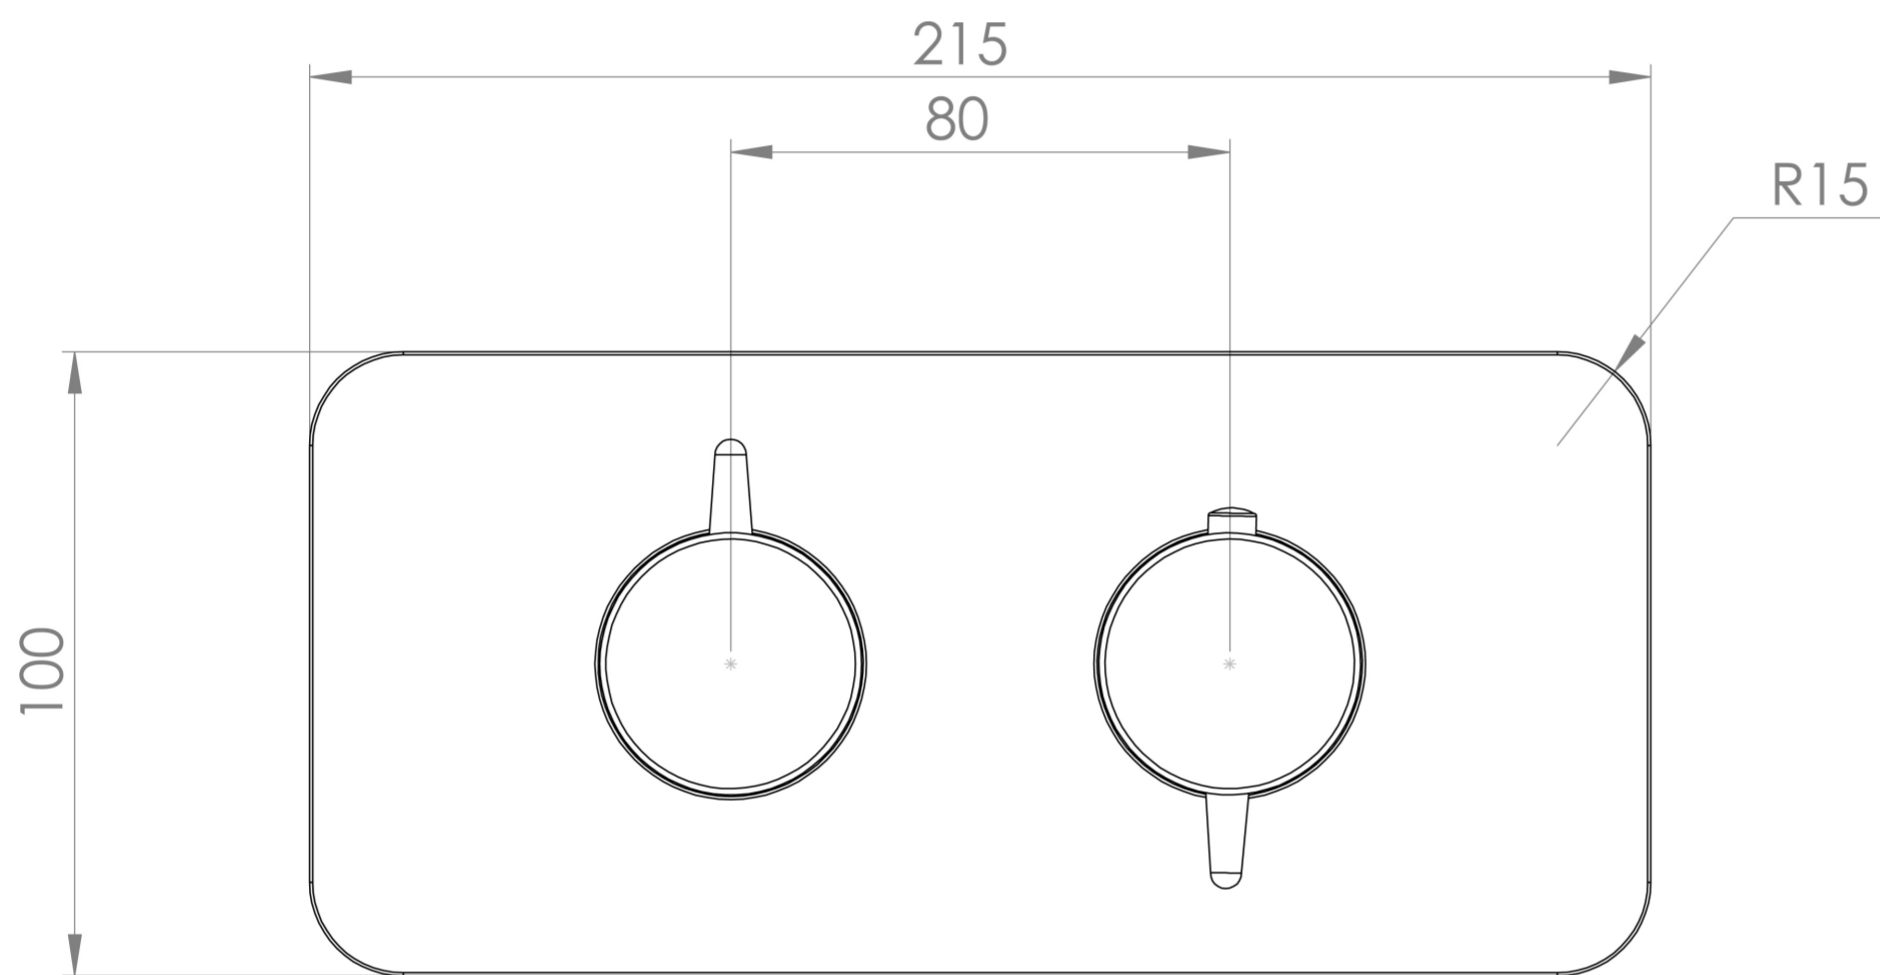

## PRODUCT INFORMATION

<b>Finish:</b>	Chrome
<b>Height:</b>	100mm
<b>Width:</b>	215mm
<b>Depth:</b>	50mm
<b>Material</b>	Zinc, Stainless Steel, Brass
<b>Guarantee</b>	5 years
<b>Outlets</b>	2

## DESCRIPTION

Achieve a premium aesthetic with our Eden shower valve collection with handles that seamlessly match our basin mixers, ensuring a cohesive high-end look and feel. Choose from 1, 2, and 3 outlet options in chrome, brushed brass, and brushed nickel.

This thermostatic valve has 2 outlets which allows it to control a shower head and handset, a handset and bath filler, or a shower head and bath filler. The left handle controls the on/off function of the two components, whilst the right handle controls the water temperature.

# FLOW RATE

- 1 Bar - Flowrate: 16 l/min
- 2 Bar - Flowrate: 22.5 l/min
- 3 Bar - Flowrate: 28.5 l/min

Saneux reserves the right to alter the specifications and product range without prior notice. Dimensions are given as a guide only. Dimensions should not be used for surrounding furniture, fixtures and fittings until the product is on site.