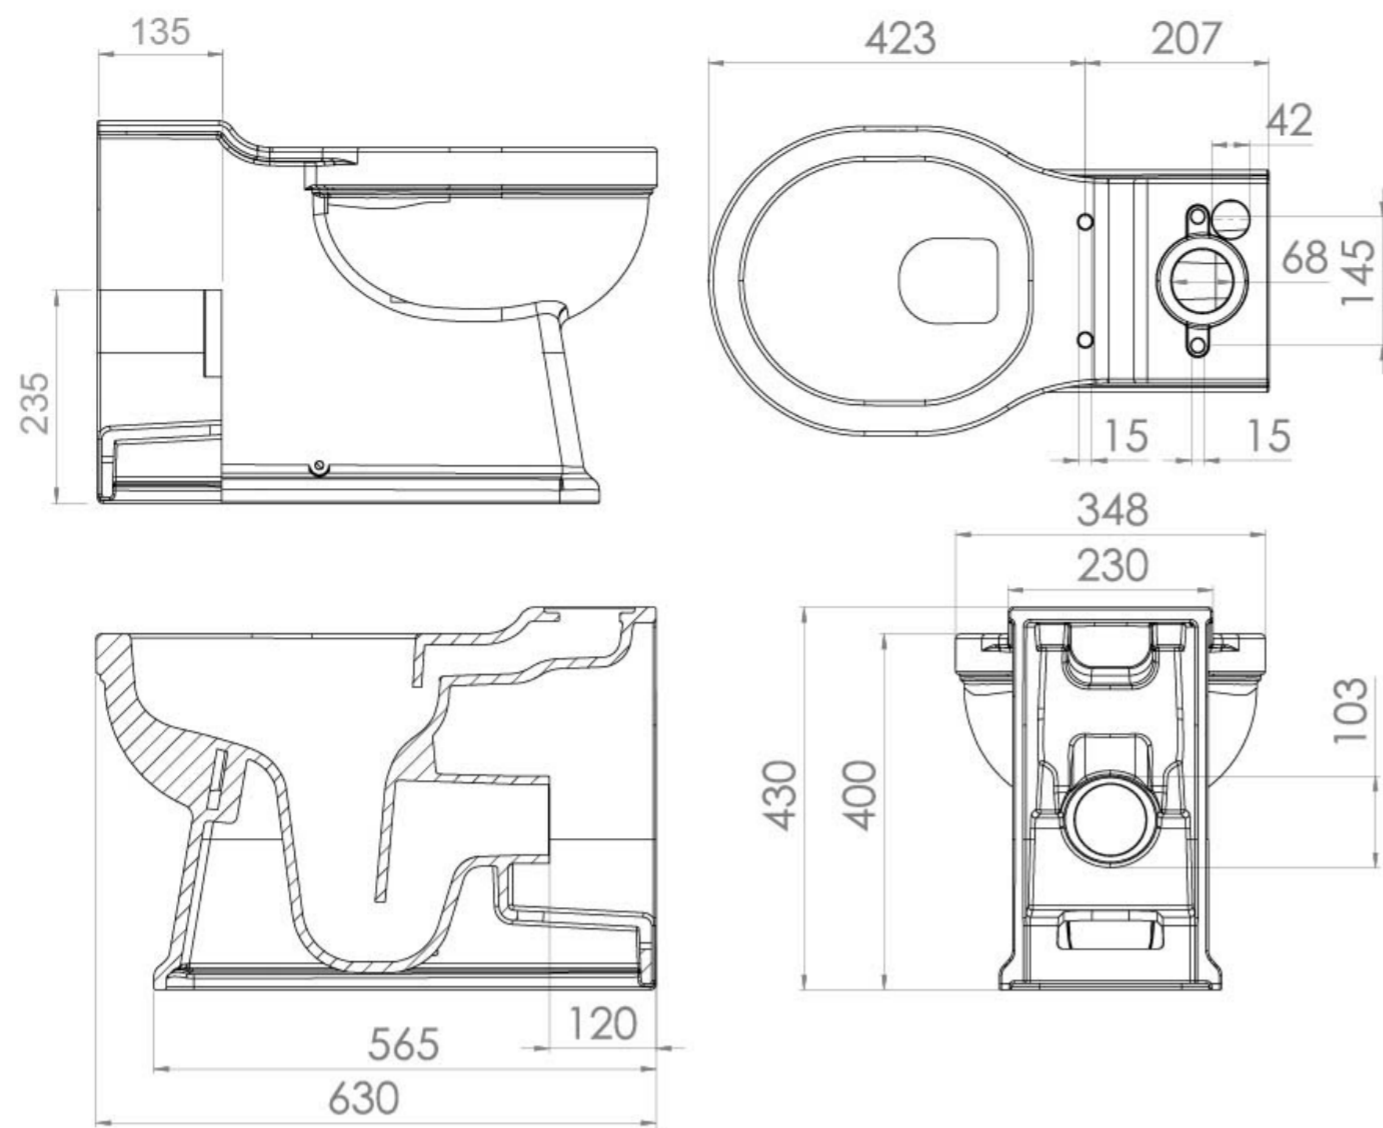

SOFIA CLOSE COUPLED LEFT HAND SOIL EXIT PAN - WELS APPROVED - RIMLESS

Product Code: SOCC02.L

PRODUCT INFORMATION

Finish:	Gloss White
Height:	430mm
Width:	348mm
Depth:	630mm
Material	Ceramic
Weight	28kg
Guarantee	Lifetime
Compatible Toilet Seat(s)	SOTS01.PB, SOTS01.DG, SOTS01.CW, SOTS01.OB
Compatible Cistern(s)	SOCC-CK
Type of Flushing	Rimless technology

The SOFIA close coupled left hand soil exit WC pan has modern features of being fully back to wall and rimless, yet the design is heavily inspired by traditional aesthetics.

*Cistern and seat sold separately

Compatible cistern: SOCC-CK

Compatible seats: SOTS01.CW, SOTS01.DG, SOTS01.PB, SOTS01.OB

TECHNICAL DRAWING

Saneux reserves the right to alter the specifications and product range without prior notice. Dimensions are given as a guide only. Dimensions should not be used for surrounding furniture, fixtures and fittings until the product is on site.

<https://saneux.com/products/sofia-close-coupled-left-hand-soil-exit-pan-wels-approved-rimless>