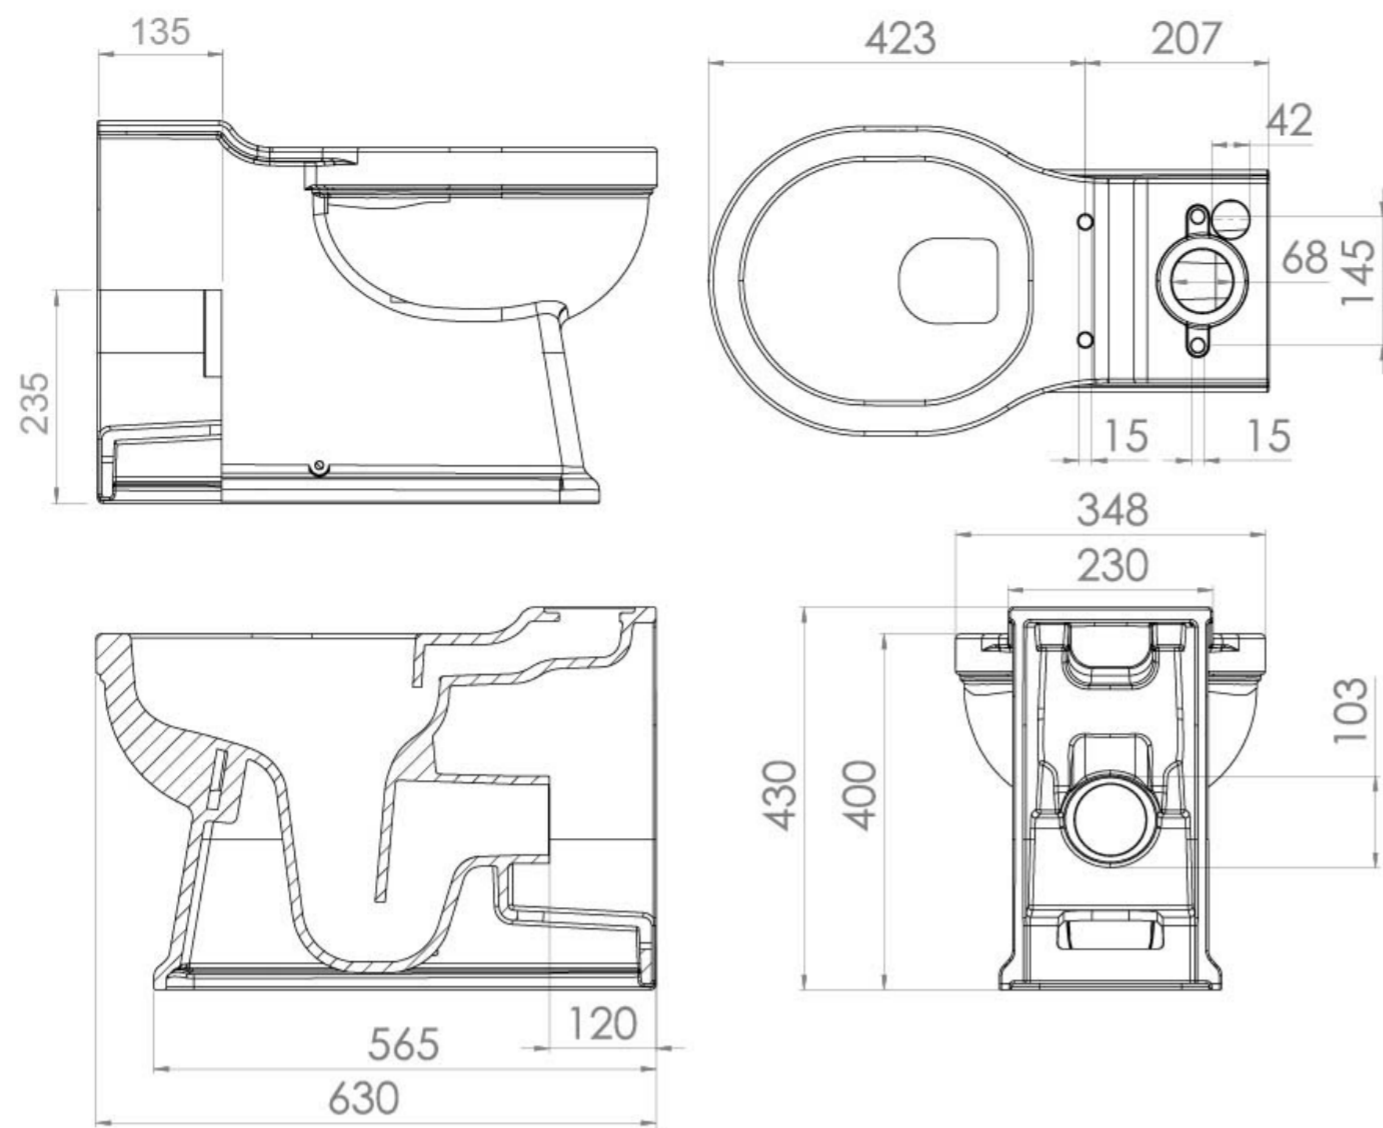

# SOFIA CLOSE COUPLED LEFT HAND SOIL EXIT PAN - WELS APPROVED - RIMLESS

**Product Code:** SOCC02.L

## PRODUCT INFORMATION

<b>Finish:</b>	Gloss White
<b>Height:</b>	430mm
<b>Width:</b>	348mm
<b>Depth:</b>	630mm
<b>Material</b>	Ceramic
<b>Weight</b>	28kg
<b>Guarantee</b>	Lifetime
<b>Compatible Toilet Seat(s)</b>	SOTS01.PB, SOTS01.DG, SOTS01.CW, SOTS01.OB
<b>Compatible Cistern(s)</b>	SOCC-CK
<b>Type of Flushing</b>	Rimless technology

The SOFIA close coupled left hand soil exit WC pan has modern features of being fully back to wall and rimless, yet the design is heavily inspired by traditional aesthetics.

\*Cistern and seat sold separately