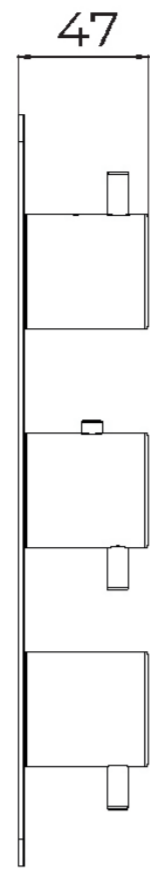

COS 3 WAY THERMOSTATIC SHOWER VALVE KIT WITH KNURLED HANDLES - CHROME

Product Code: CO221.K

PRODUCT INFORMATION

Finish:	Chrome
Height:	275mm
Width:	120mm
Depth:	185mm
Material	Brass
Weight	4.39kg
Approvals/Standards	WRAS
Guarantee	5 years
Outlets	3

DESCRIPTION

The COS collection was designed to create brassware that was both modern and classic to suit any style of bathroom.

This COS 3 way thermostatic shower valve in a classy chrome finish and with knurled handles will instantly add a luxurious and modern touch to your shower and bathroom as a whole.

This portrait thermostatic valve has 3 outlets which allows it to control a shower head, handset and bath filler. The top and bottom handles control the on/off function of the components, whilst the middle handle controls the water temperature.

*WRAS Approved valve

TECHNICAL DRAWING

FLOW RATE

- 1 Bar - Flowrate: 16 l/min
- 2 Bar - Flowrate: 22.5 l/min
- 3 Bar - Flowrate: 28.5 l/min

Saneux reserves the right to alter the specifications and product range without prior notice. Dimensions are given as a guide only. Dimensions should not be used for surrounding furniture, fixtures and fittings until the product is on site.