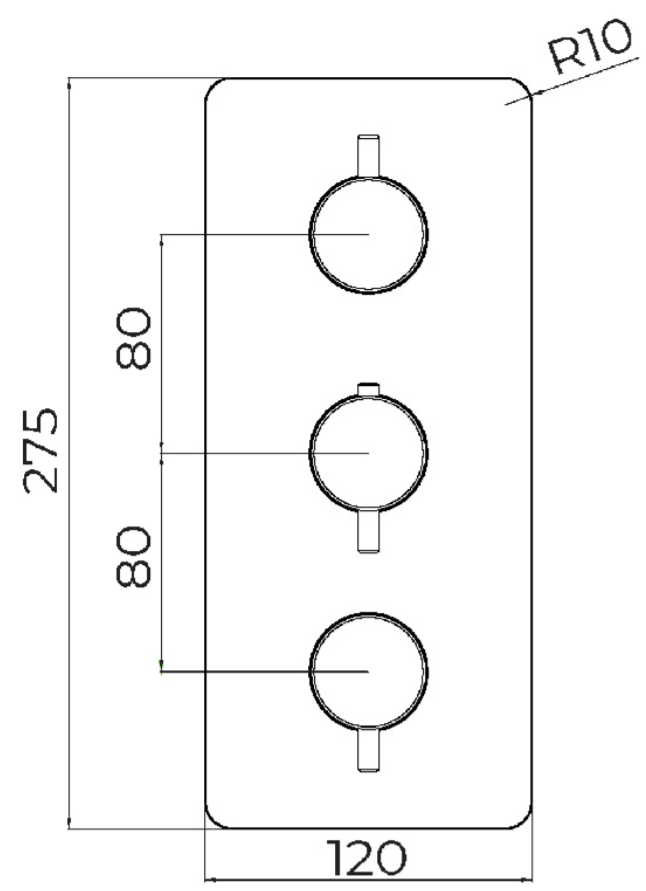

COS 3 WAY THERMOSTATIC SHOWER VALVE KIT WITH KNURLED HANDLES - CHROME

Product Code: CO221.K

PRODUCT INFORMATION

Finish:	Chrome
Height:	275mm
Width:	120mm
Depth:	185mm
Material	Brass
Weight	4.39kg
Approvals/Standards	WRAS
Guarantee	5 years
Outlets	3

DESCRIPTION

The COS collection was designed to create brassware that was both modern and classic to suit any style of bathroom.

This COS 3 way thermostatic shower valve in a classy chrome finish and with knurled handles will instantly add a luxurious and modern touch to your shower and bathroom as a whole.

This portrait thermostatic valve has 3 outlets which allows it to control a shower head, handset and bath filler. The top and bottom handles control the on/off function of the components, whilst the middle handle controls the water temperature.

*WRAS Approved valve

TECHNICAL DRAWING

FLOW RATE

- 1 Bar - Flowrate: 16 l/min
- 2 Bar - Flowrate: 22.5 l/min
- 3 Bar - Flowrate: 28.5 l/min

Saneux reserves the right to alter the specifications and product range without prior notice. Dimensions are given as a guide only. Dimensions should not be used for surrounding furniture, fixtures and fittings until the product is on site.