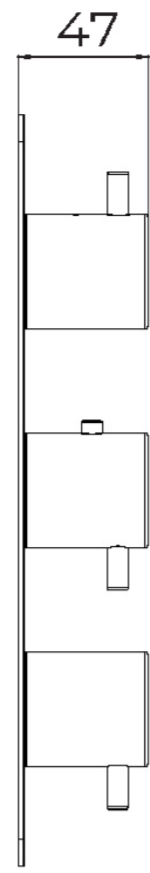

## COS 3 WAY THERMOSTATIC SHOWER VALVE KIT WITH KNURLED HANDLES - CHROME

**Product Code:** CO221.K

### PRODUCT INFORMATION

<b>Finish:</b>	Chrome
<b>Height:</b>	275mm
<b>Width:</b>	120mm
<b>Depth:</b>	185mm
<b>Material</b>	Brass
<b>Weight</b>	4.39kg
<b>Approvals/Standards</b>	WRAS
<b>Guarantee</b>	5 years
<b>Outlets</b>	3

This portrait thermostatic valve has 3 outlets which allows it to control a shower head, handset and bath filler. The top and bottom handles control the on/off function of the components, whilst the middle handle controls the water temperature.

# TECHNICAL DRAWING