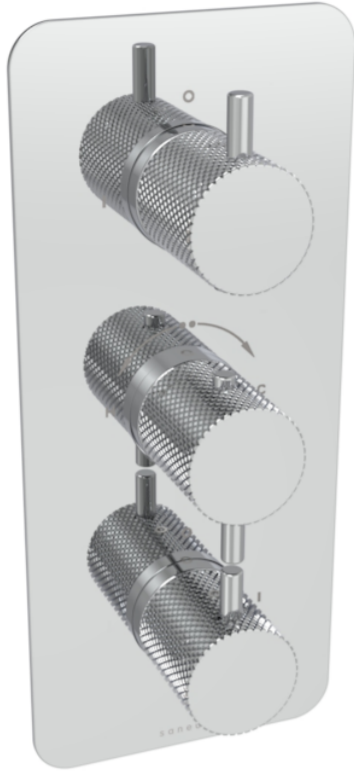

## COS 3 WAY THERMOSTATIC SHOWER VALVE KIT WITH KNURLED HANDLES - CHROME

**Product Code:** CO221.K

### PRODUCT INFORMATION

<b>Finish:</b>	Chrome
<b>Height:</b>	275mm
<b>Width:</b>	120mm
<b>Depth:</b>	185mm
<b>Material</b>	Brass
<b>Weight</b>	4.39kg
<b>Approvals/Standards</b>	WRAS
<b>Guarantee</b>	5 years
<b>Outlets</b>	3

### DESCRIPTION

The COS collection was designed to create brassware that was both modern and classic to suit any style of bathroom.

This COS 3 way thermostatic shower valve in a classy chrome finish and with knurled handles will instantly add a luxurious and modern touch to your shower and bathroom as a whole.

This portrait thermostatic valve has 3 outlets which allows it to control a shower head, handset and bath filler. The top and bottom handles control the on/off function of the components, whilst the middle handle controls the water temperature.