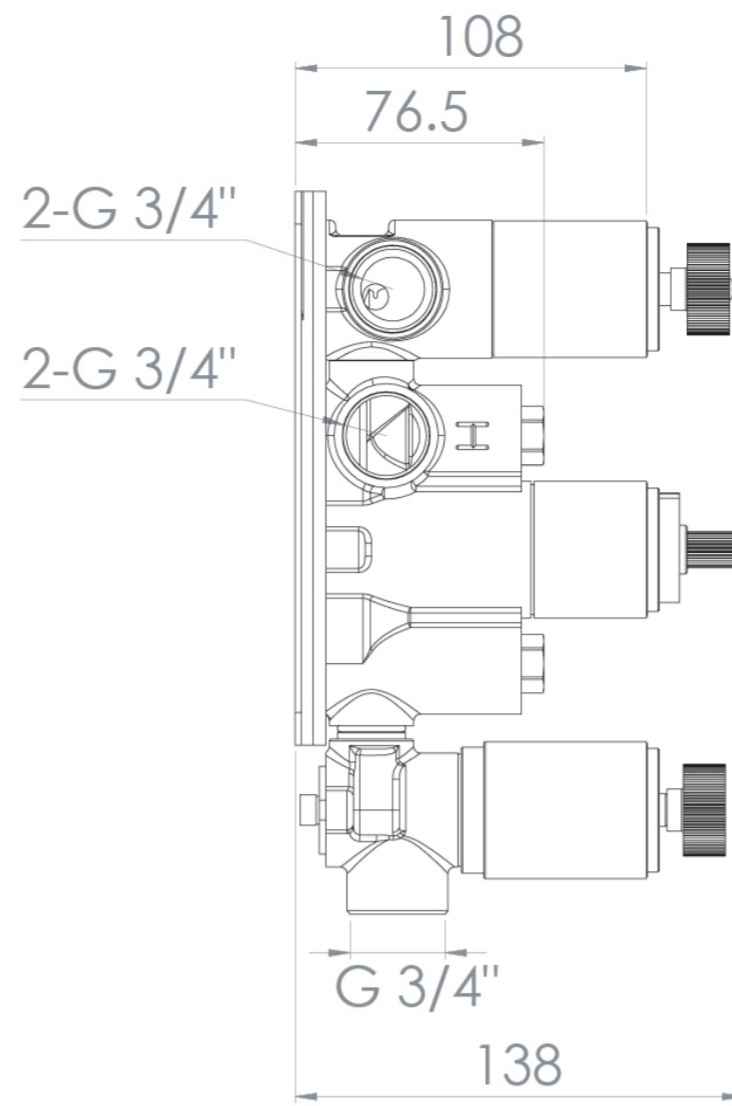

### PRODUCT INFORMATION

<b>Finish:</b>	Chrome
<b>Height:</b>	275mm
<b>Width:</b>	120mm
<b>Depth:</b>	185mm
<b>Material</b>	Brass
<b>Weight</b>	4.39kg
<b>Approvals/Standards</b>	WRAS
<b>Guarantee</b>	5 years
<b>Outlets</b>	3

This portrait thermostatic valve has 3 outlets which allows it to control a shower head, handset and bath filler. The top and bottom handles control the on/off function of the components, whilst the middle handle controls the water temperature.

# FLOW RATE

- 1 Bar - Flowrate: 16 l/min
- 2 Bar - Flowrate: 22.5 l/min
- 3 Bar - Flowrate: 28.5 l/min

Saneux reserves the right to alter the specifications and product range without prior notice. Dimensions are given as a guide only. Dimensions should not be used for surrounding furniture, fixtures and fittings until the product is on site.