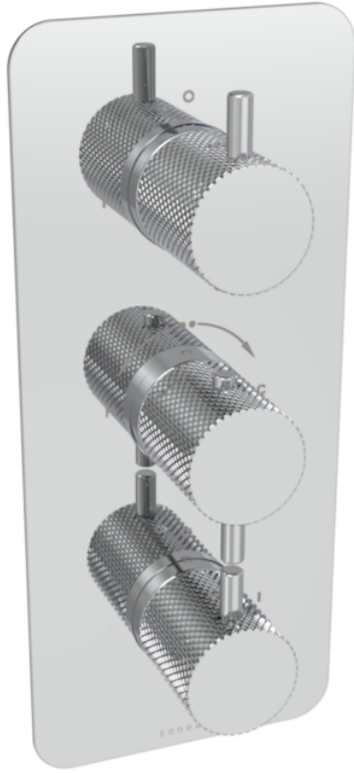

COS 3 WAY THERMOSTATIC SHOWER VALVE KIT WITH KNURLED HANDLES - CHROME

Product Code: CO221.K

PRODUCT INFORMATION

Finish:	Chrome
Height:	275mm
Width:	120mm
Depth:	185mm
Material	Brass
Weight	4.39kg
Approvals/Standards	WRAS
Guarantee	5 years
Outlets	3

DESCRIPTION

The COS collection was designed to create brassware that was both modern and classic to suit any style of bathroom.

This COS 3 way thermostatic shower valve in a classy chrome finish and with knurled handles will instantly add a luxurious and modern touch to your shower and bathroom as a whole.

This portrait thermostatic valve has 3 outlets which allows it to control a shower head, handset and bath filler. The top and bottom handles control the on/off function of the components, whilst the middle handle controls the water temperature.

<https://saneux.com/products/cos-3-way-thermostatic-shower-valve-kit-with-knurled-handles-chrome>