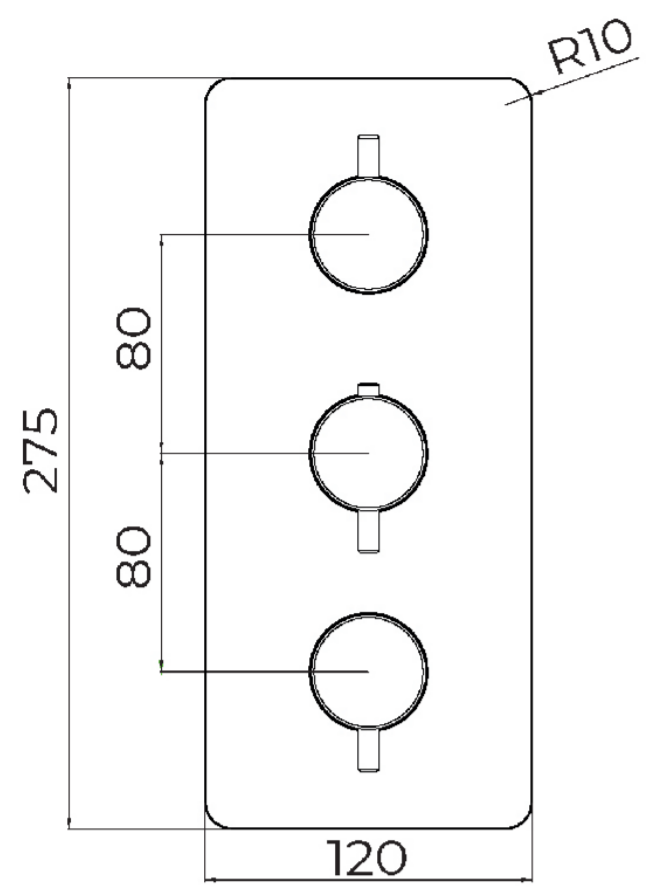

### PRODUCT INFORMATION

<b>Finish:</b>	Chrome
<b>Height:</b>	275mm
<b>Width:</b>	120mm
<b>Depth:</b>	185mm
<b>Material</b>	Brass
<b>Weight</b>	4.39kg
<b>Approvals/Standards</b>	WRAS
<b>Guarantee</b>	5 years
<b>Outlets</b>	3

This portrait thermostatic valve has 3 outlets which allows it to control a shower head, handset and bath filler. The top and bottom handles control the on/off function of the components, whilst the middle handle controls the water temperature.

# FLOW RATE

- 1 Bar - Flowrate: 16 l/min
- 2 Bar - Flowrate: 22.5 l/min
- 3 Bar - Flowrate: 28.5 l/min

Saneux reserves the right to alter the specifications and product range without prior notice. Dimensions are given as a guide only. Dimensions should not be used for surrounding furniture, fixtures and fittings until the product is on site.