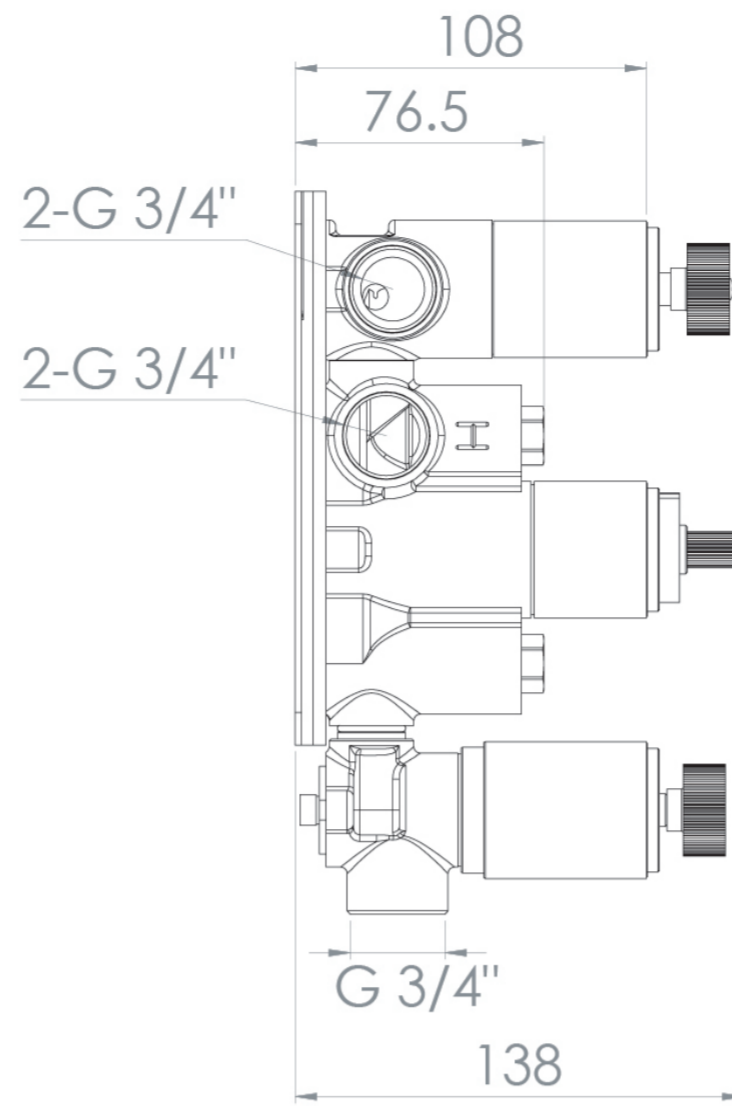

COS 3 WAY THERMOSTATIC SHOWER VALVE KIT WITH KNURLED HANDLES - CHROME

Product Code: CO221.K

PRODUCT INFORMATION

Finish:	Chrome
Height:	275mm
Width:	120mm
Depth:	185mm
Material	Brass
Weight	4.39kg
Approvals/Standards	WRAS
Guarantee	5 years
Outlets	3

DESCRIPTION

The COS collection was designed to create brassware that was both modern and classic to suit any style of bathroom.

This COS 3 way thermostatic shower valve in a classy chrome finish and with knurled handles will instantly add a luxurious and modern touch to your shower and bathroom as a whole.

This portrait thermostatic valve has 3 outlets which allows it to control a shower head, handset and bath filler. The top and bottom handles control the on/off function of the components, whilst the middle handle controls the water temperature.

*WRAS Approved valve

TECHNICAL DRAWING

FLOW RATE

- 1 Bar - Flowrate: 16 l/min
- 2 Bar - Flowrate: 22.5 l/min
- 3 Bar - Flowrate: 28.5 l/min

Saneux reserves the right to alter the specifications and product range without prior notice. Dimensions are given as a guide only. Dimensions should not be used for surrounding furniture, fixtures and fittings until the product is on site.