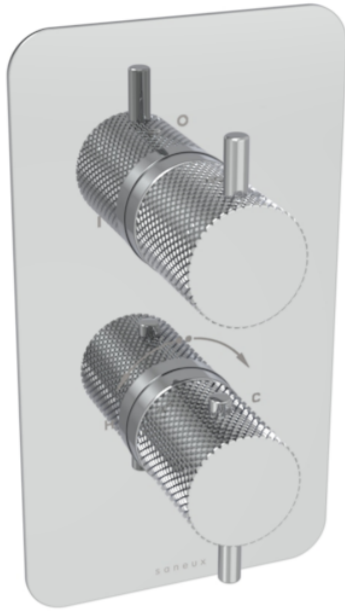

COS 2 WAY THERMOSTATIC SHOWER VALVE KIT WITH KNURLED HANDLES - CHROME

Product Code: CO220.K

PRODUCT INFORMATION

Finish:	Chrome
Height:	215mm
Width:	120mm
Depth:	185mm
Material	Brass
Weight	3.58kg
Approvals/Standards	WRAS
Guarantee	5 years
Outlets	2

DESCRIPTION

The COS collection was designed to create brassware that was both modern and classic to suit any style of bathroom.

This COS 2 way thermostatic shower valve in a classy chrome finish and with knurled handles will instantly add a luxurious and modern touch to your shower and bathroom as a whole.

This thermostatic valve has 2 outlets which allows it to control a shower head and handset, a handset and bath filler, or a shower head and bath filler. The top handle controls the on/off function of the two components, whilst the bottom handle controls the water temperature.