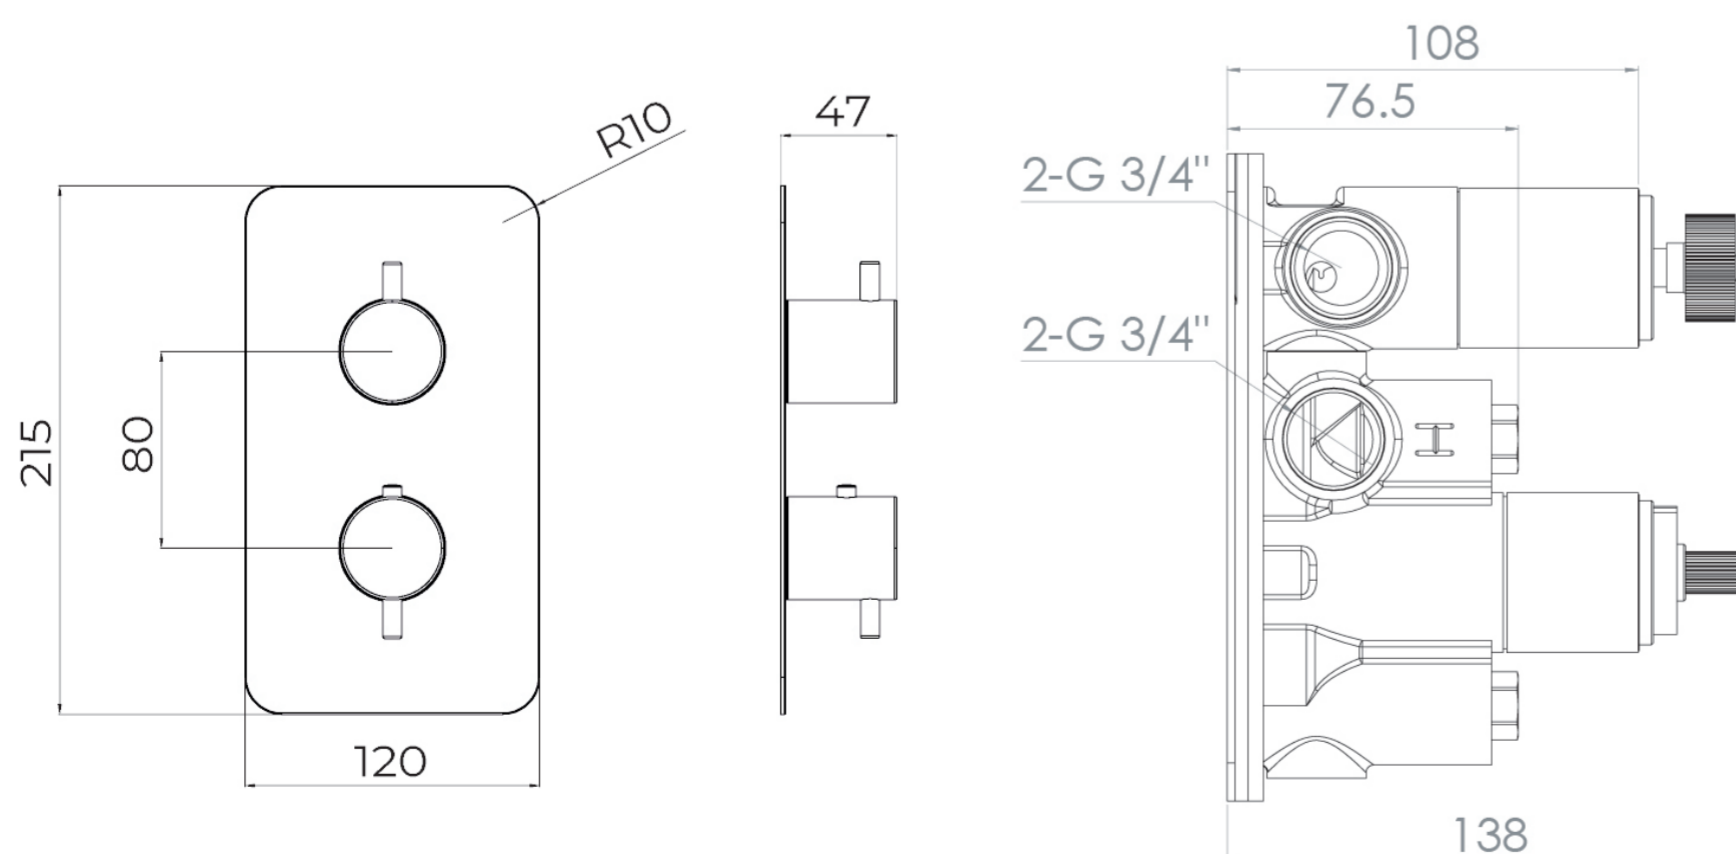

COS 2 WAY THERMOSTATIC SHOWER VALVE KIT WITH KNURLED HANDLES - CHROME

Product Code: CO220.K

PRODUCT INFORMATION

Finish:	Chrome
Height:	215mm
Width:	120mm
Depth:	185mm
Material	Brass
Weight	3.58kg
Approvals/Standards	WRAS
Guarantee	5 years
Outlets	2

DESCRIPTION

The COS collection was designed to create brassware that was both modern and classic to suit any style of bathroom.

This COS 2 way thermostatic shower valve in a classy chrome finish and with knurled handles will instantly add a luxurious and modern touch to your shower and bathroom as a whole.

This thermostatic valve has 2 outlets which allows it to control a shower head and handset, a handset and bath filler, or a shower head and bath filler. The top handle controls the on/off function of the two components, whilst the bottom handle controls the water temperature.

*WRAS Approved valve

TECHNICAL DRAWING

FLOW RATE

- 1 Bar - Flowrate: 16 l/min
- 2 Bar - Flowrate: 22.5 l/min
- 3 Bar - Flowrate: 28.5 l/min