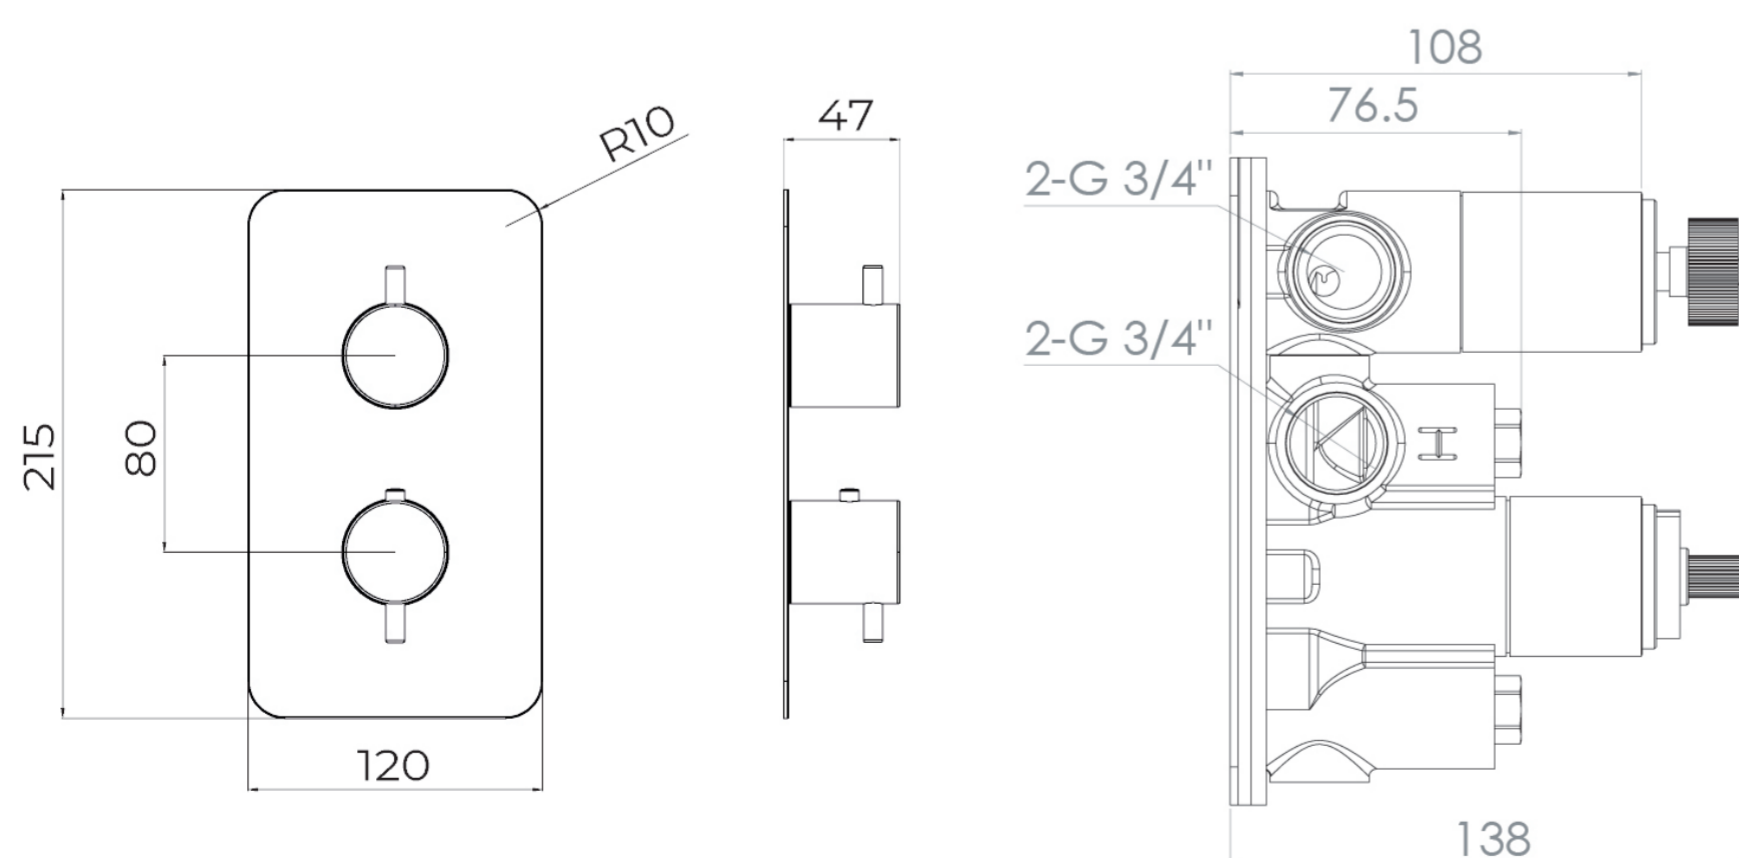

COS 2 WAY THERMOSTATIC SHOWER VALVE KIT WITH KNURLED HANDLES - CHROME

Product Code: CO220.K

PRODUCT INFORMATION

Finish:	Chrome
Height:	215mm
Width:	120mm
Depth:	185mm
Material	Brass
Weight	3.58kg
Approvals/Standards	WRAS
Guarantee	5 years
Outlets	2

DESCRIPTION

The COS collection was designed to create brassware that was both modern and classic to suit any style of bathroom.

This COS 2 way thermostatic shower valve in a classy chrome finish and with knurled handles will instantly add a luxurious and modern touch to your shower and bathroom as a whole.

This thermostatic valve has 2 outlets which allows it to control a shower head and handset, a handset and bath filler, or a shower head and bath filler. The top handle controls the on/off function of the two components, whilst the bottom handle controls the water temperature.

*WRAS Approved valve

TECHNICAL DRAWING

FLOW RATE

- 1 Bar - Flowrate: 16 l/min
- 2 Bar - Flowrate: 22.5 l/min
- 3 Bar - Flowrate: 28.5 l/min