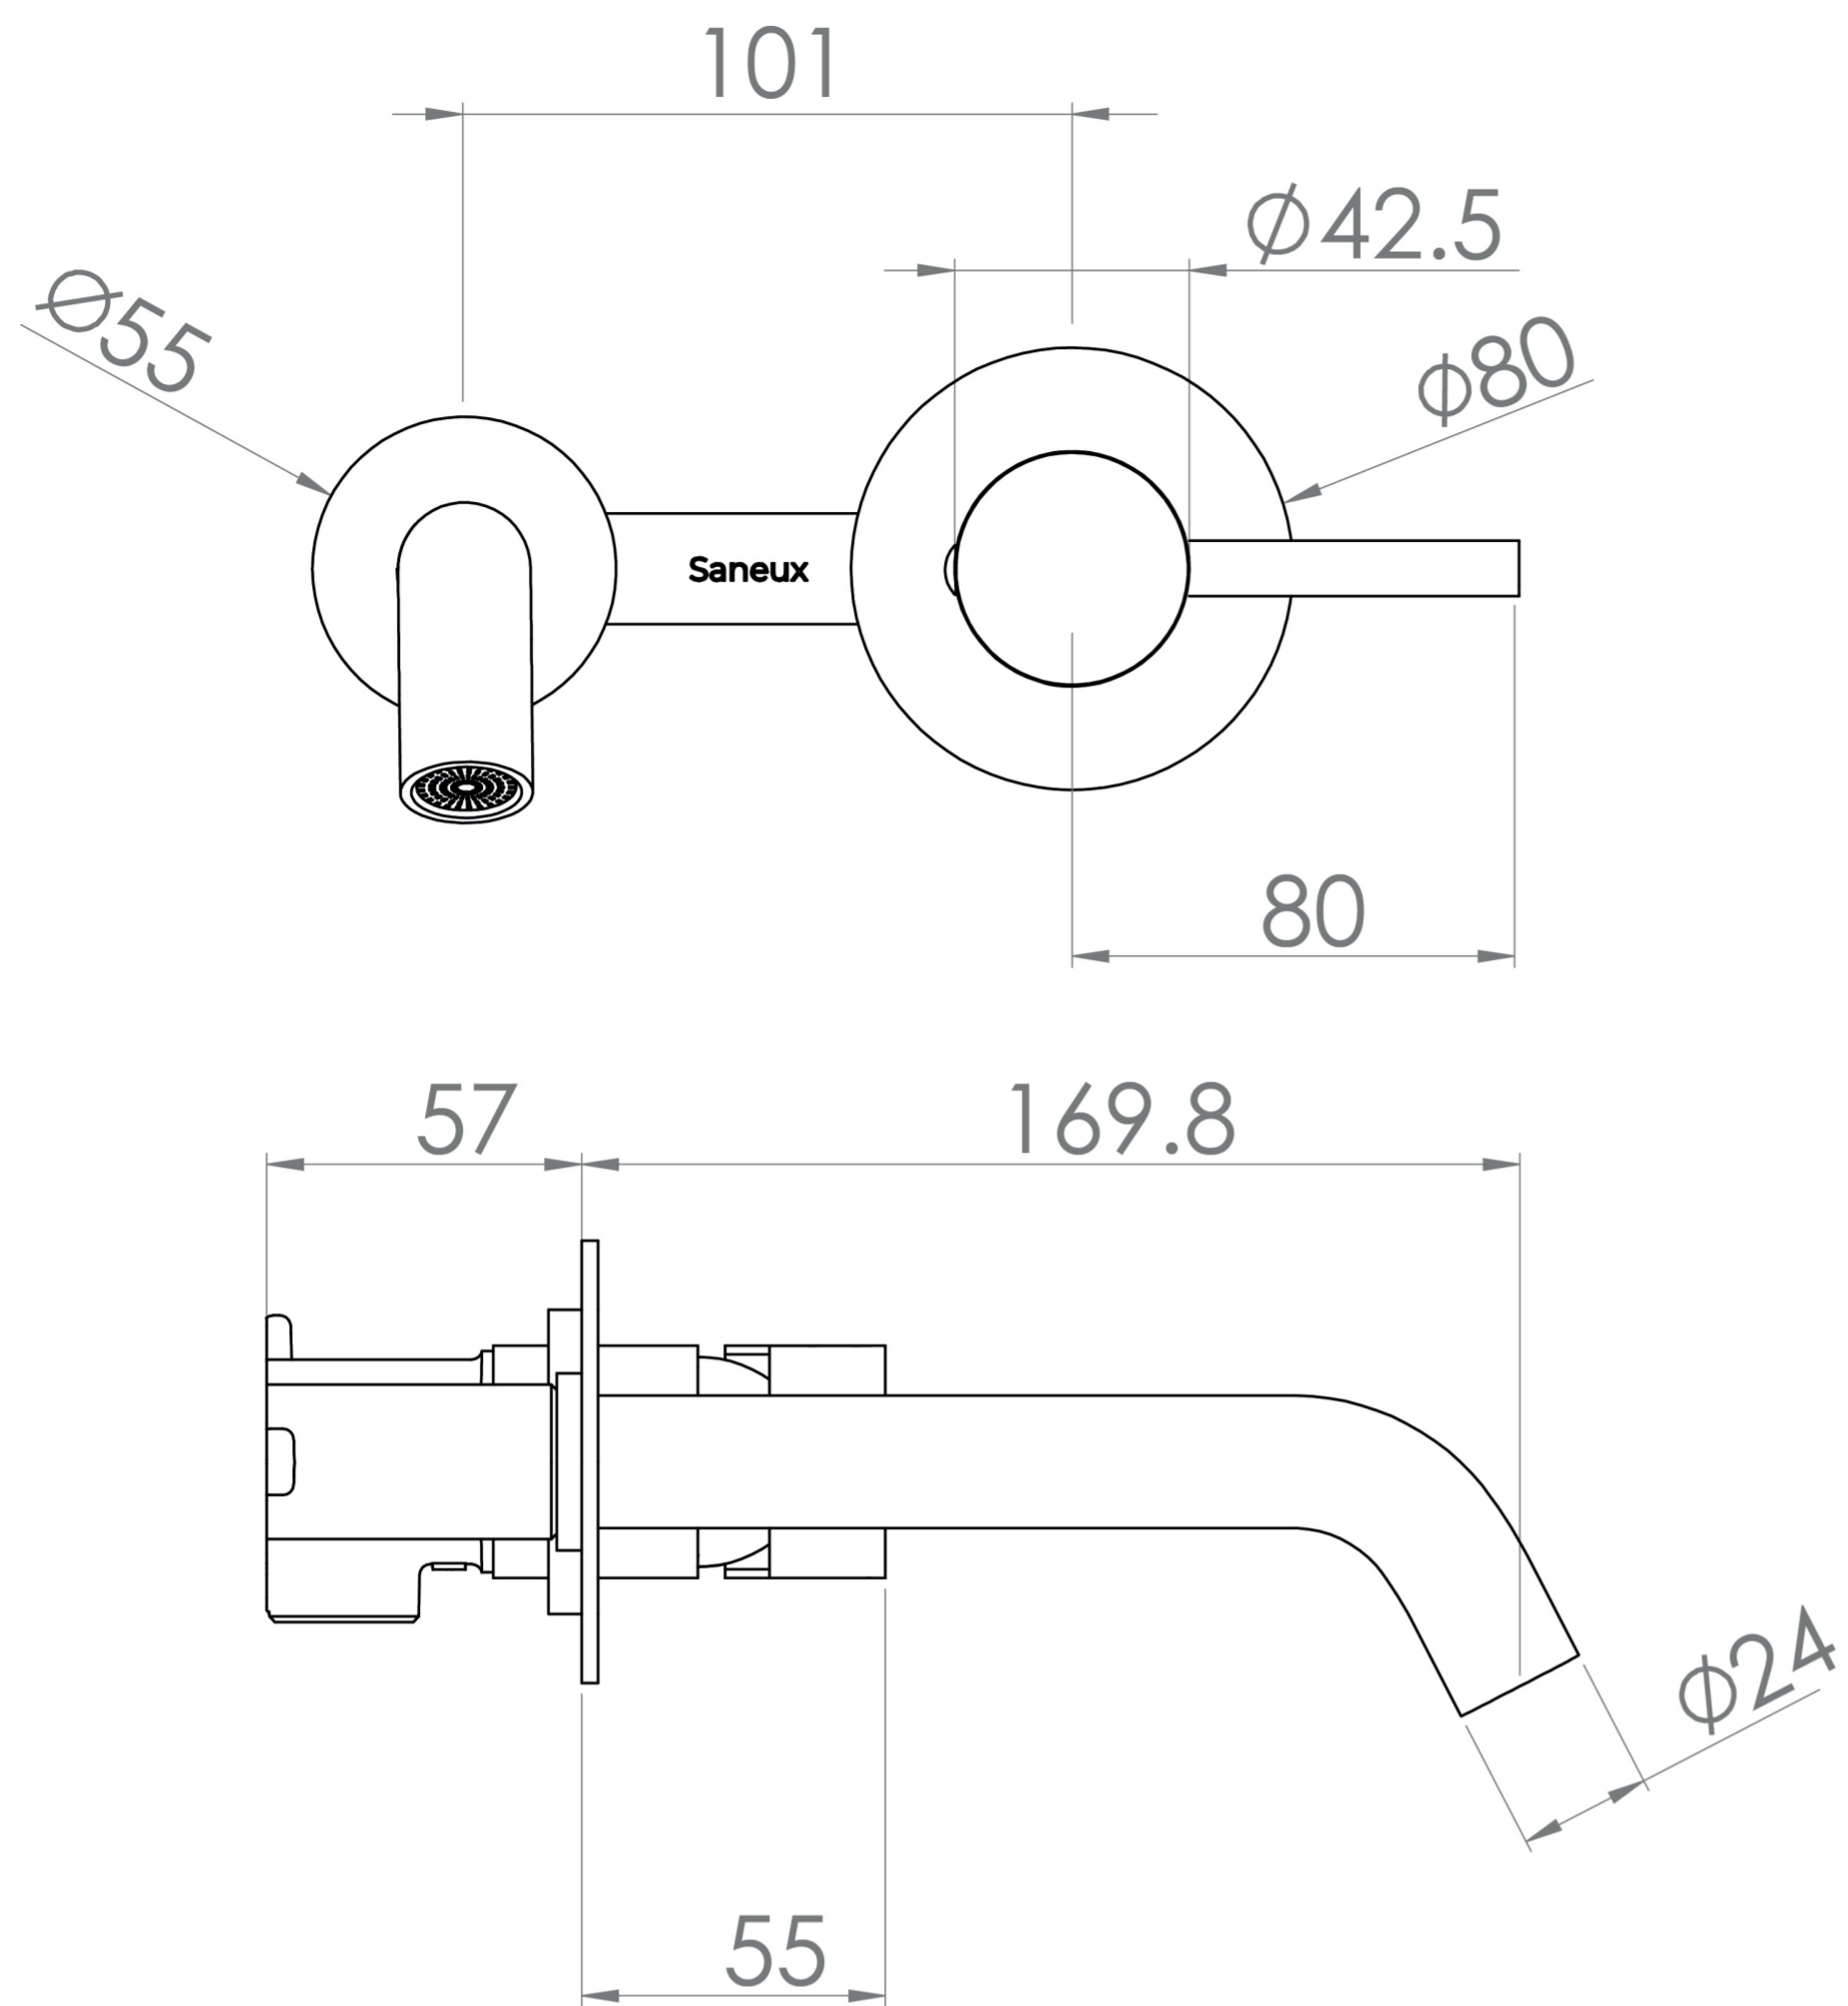

## COS WALL MOUNTED 2 PLATE BASIN MIXER WITH KNURLED HANDLE - BRUSHED BRASS

**Product Code:** CO2052.KBB

### PRODUCT INFORMATION

<b>Finish:</b>	Brushed Brass (PVD)
<b>Height:</b>	80mm
<b>Width:</b>	208.5mm
<b>Depth:</b>	226.8mm
<b>Material</b>	Brass
<b>Weight</b>	1.44kg
<b>Approvals/Standards</b>	WRAS
<b>Waste</b>	Not included, purchase separately
<b>Guarantee</b>	5 years
<b>Spout Projection (mm)</b>	169.8mm
<b>Other Features</b>	Pair with a 0 tap hole or countertop basin

### DESCRIPTION

The COS collection was designed to create brassware that is both modern and classic to suit any style of bathroom.

Upgrade your basin mixer and opt for this COS 2 plate wall mounted basin mixer with an industrial style knurled handle in the brushed brass finish. Pair it with any of our no tap hole washbasins or our SIENNA countertop basins.

For a shorter spout option (95mm) - use: SP.COS.049

Waste to be purchased separately.

- 0.2 Bar - Flowrate: 3 l/min
- 0.3 Bar - Flowrate: 3.6 l/min
- 0.4 Bar - Flowrate: 4.2 l/min
- 0.5 Bar - Flowrate: 4.6 l/min
- 1 Bar - Flowrate: 6.4 l/min
- 2 Bar - Flowrate: 9.1 l/min
- 3 Bar - Flowrate: 11.2 l/min
- 4 Bar - Flowrate: 13.1 l/min
- 5 Bar - Flowrate: 14.7 l/min