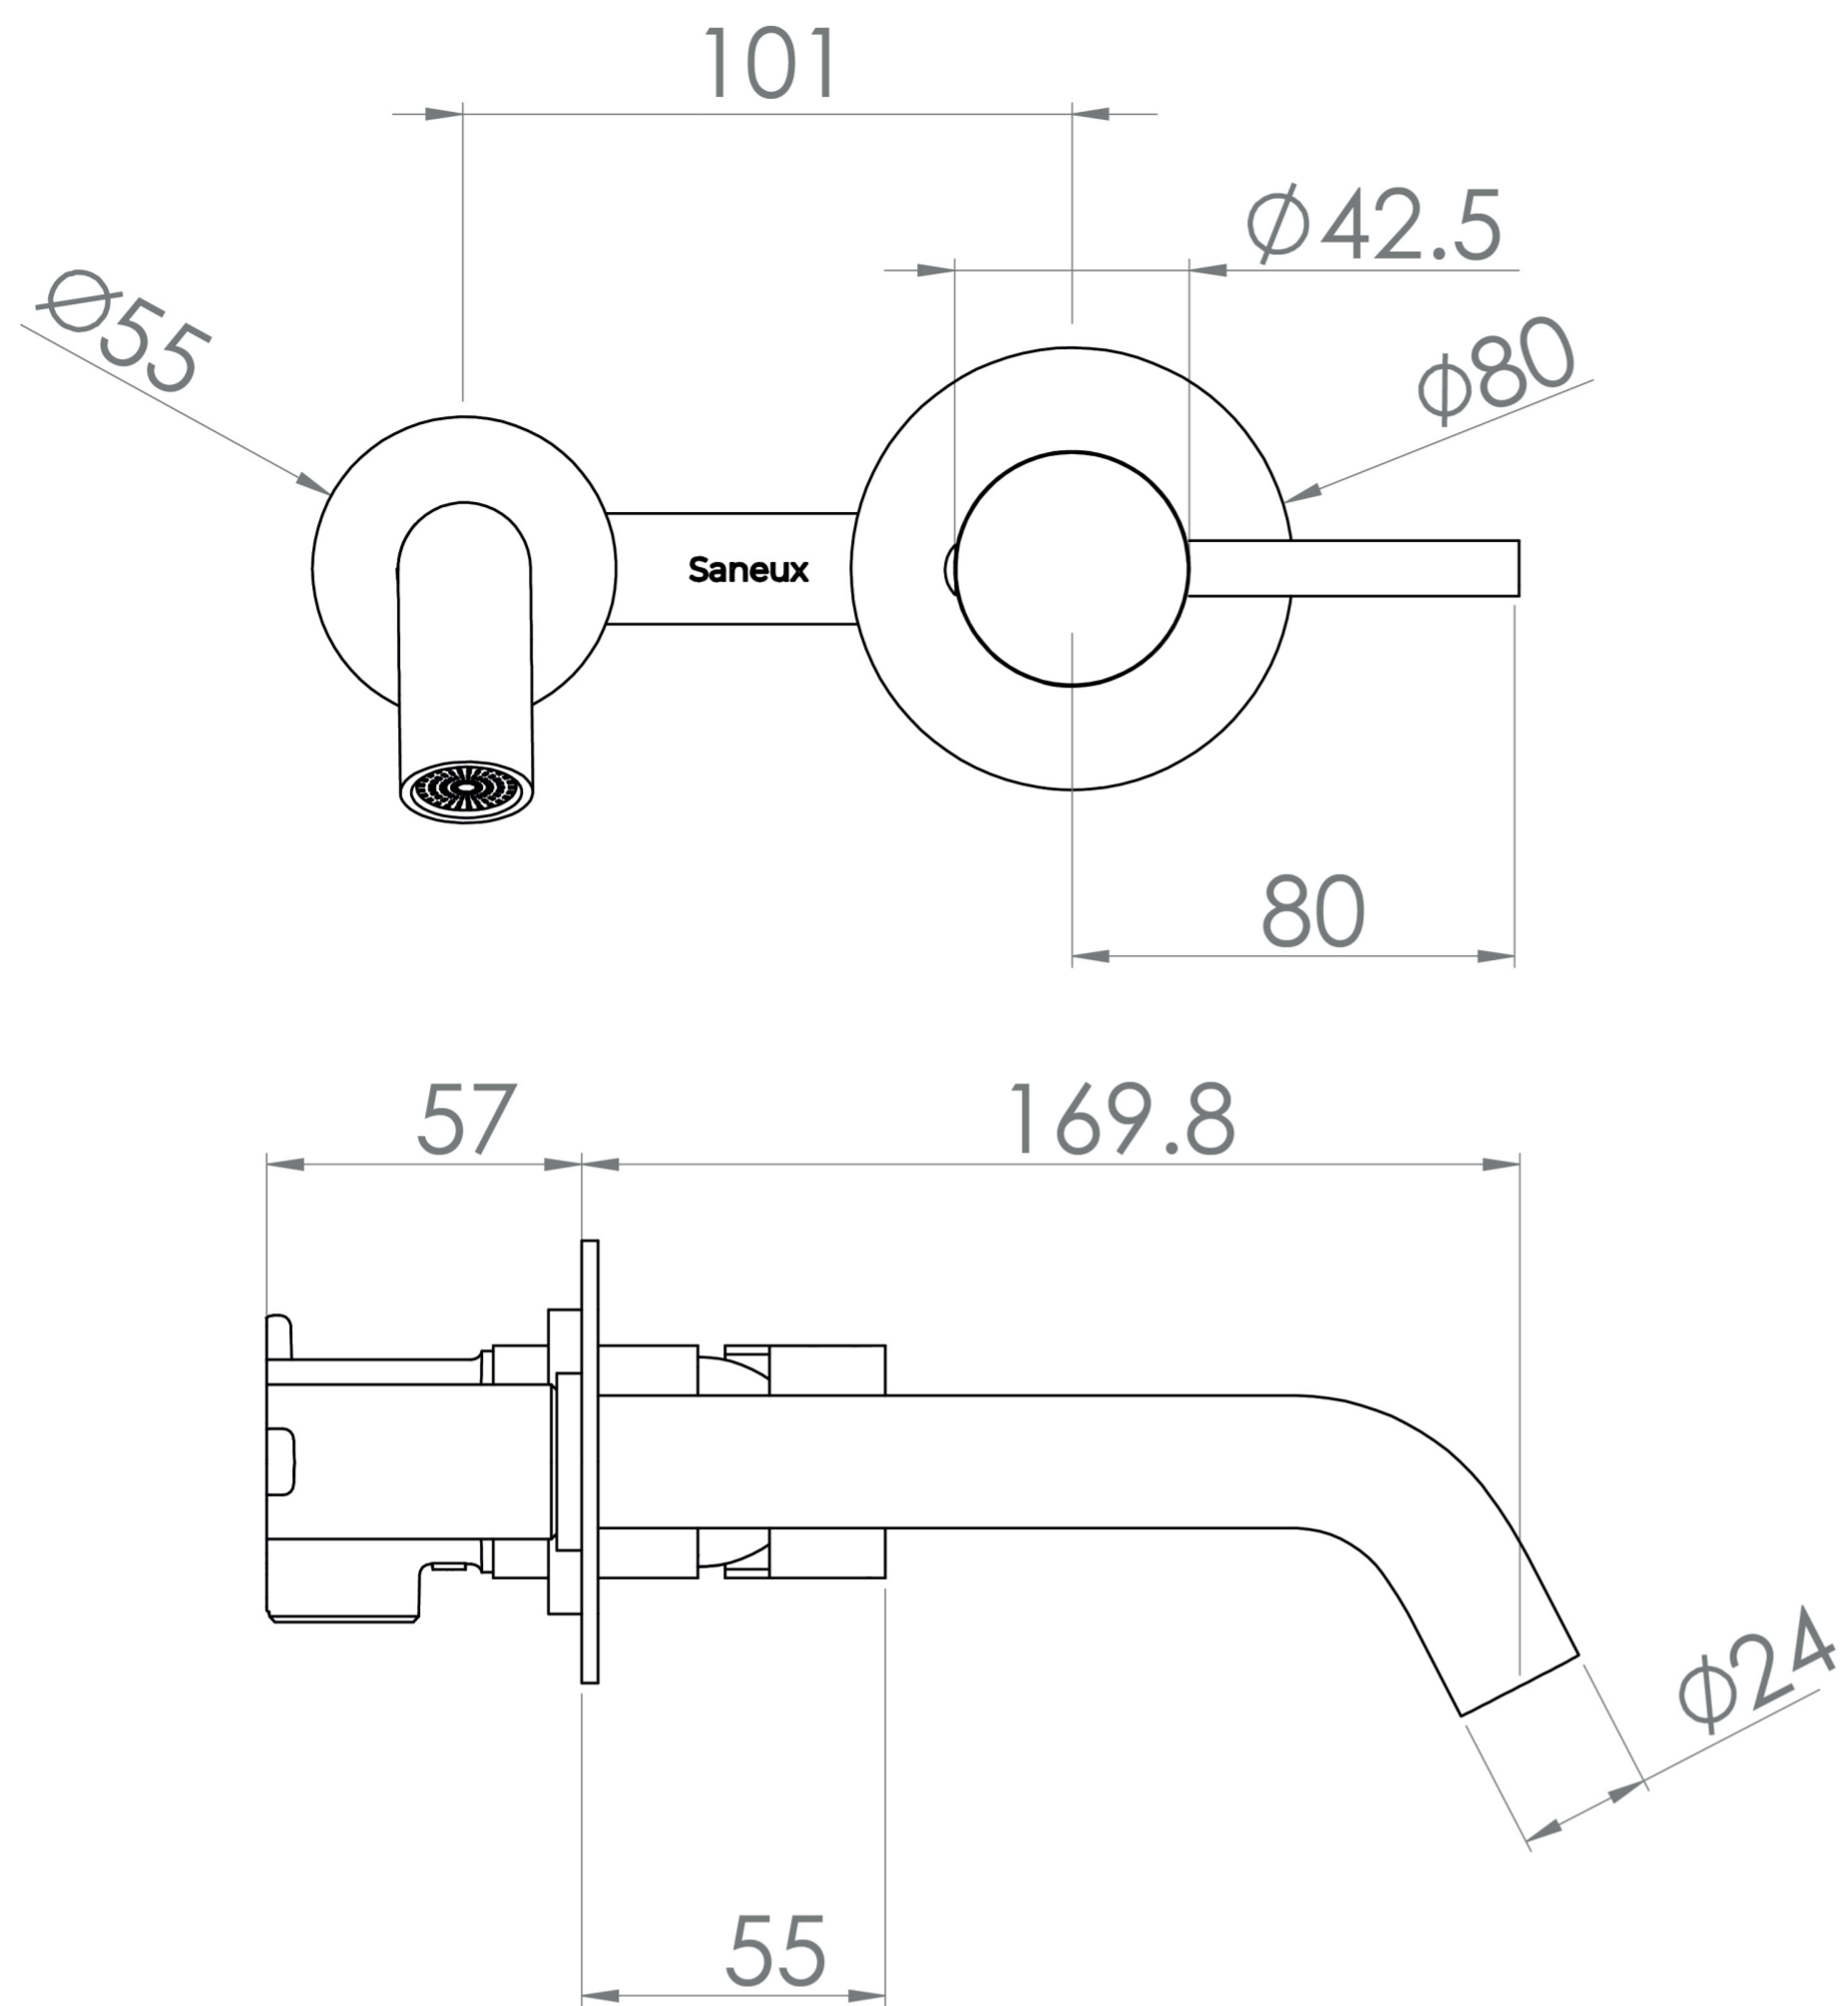

COS WALL MOUNTED 2 PLATE BASIN MIXER WITH KNURLED HANDLE - BRUSHED BRASS

Product Code: CO2052.KBB

PRODUCT INFORMATION

Finish:	Brushed Brass (PVD)
Height:	80mm
Width:	208.5mm
Depth:	226.8mm
Material	Brass
Weight	1.44kg
Approvals/Standards	WRAS
Waste	Not included, purchase separately
Guarantee	5 years
Spout Projection (mm)	169.8mm
Other Features	Pair with a 0 tap hole or countertop basin

DESCRIPTION

The COS collection was designed to create brassware that is both modern and classic to suit any style of bathroom.

Upgrade your basin mixer and opt for this COS 2 plate wall mounted basin mixer with an industrial style knurled handle in the brushed brass finish. Pair it with any of our no tap hole washbasins or our SIENNA countertop basins.

Waste to be purchased separately.

- 0.2 Bar - Flowrate: 3 l/min
- 0.3 Bar - Flowrate: 3.6 l/min
- 0.4 Bar - Flowrate: 4.2 l/min
- 0.5 Bar - Flowrate: 4.6 l/min
- 1 Bar - Flowrate: 6.4 l/min
- 2 Bar - Flowrate: 9.1 l/min
- 3 Bar - Flowrate: 11.2 l/min
- 4 Bar - Flowrate: 13.1 l/min
- 5 Bar - Flowrate: 14.7 l/min