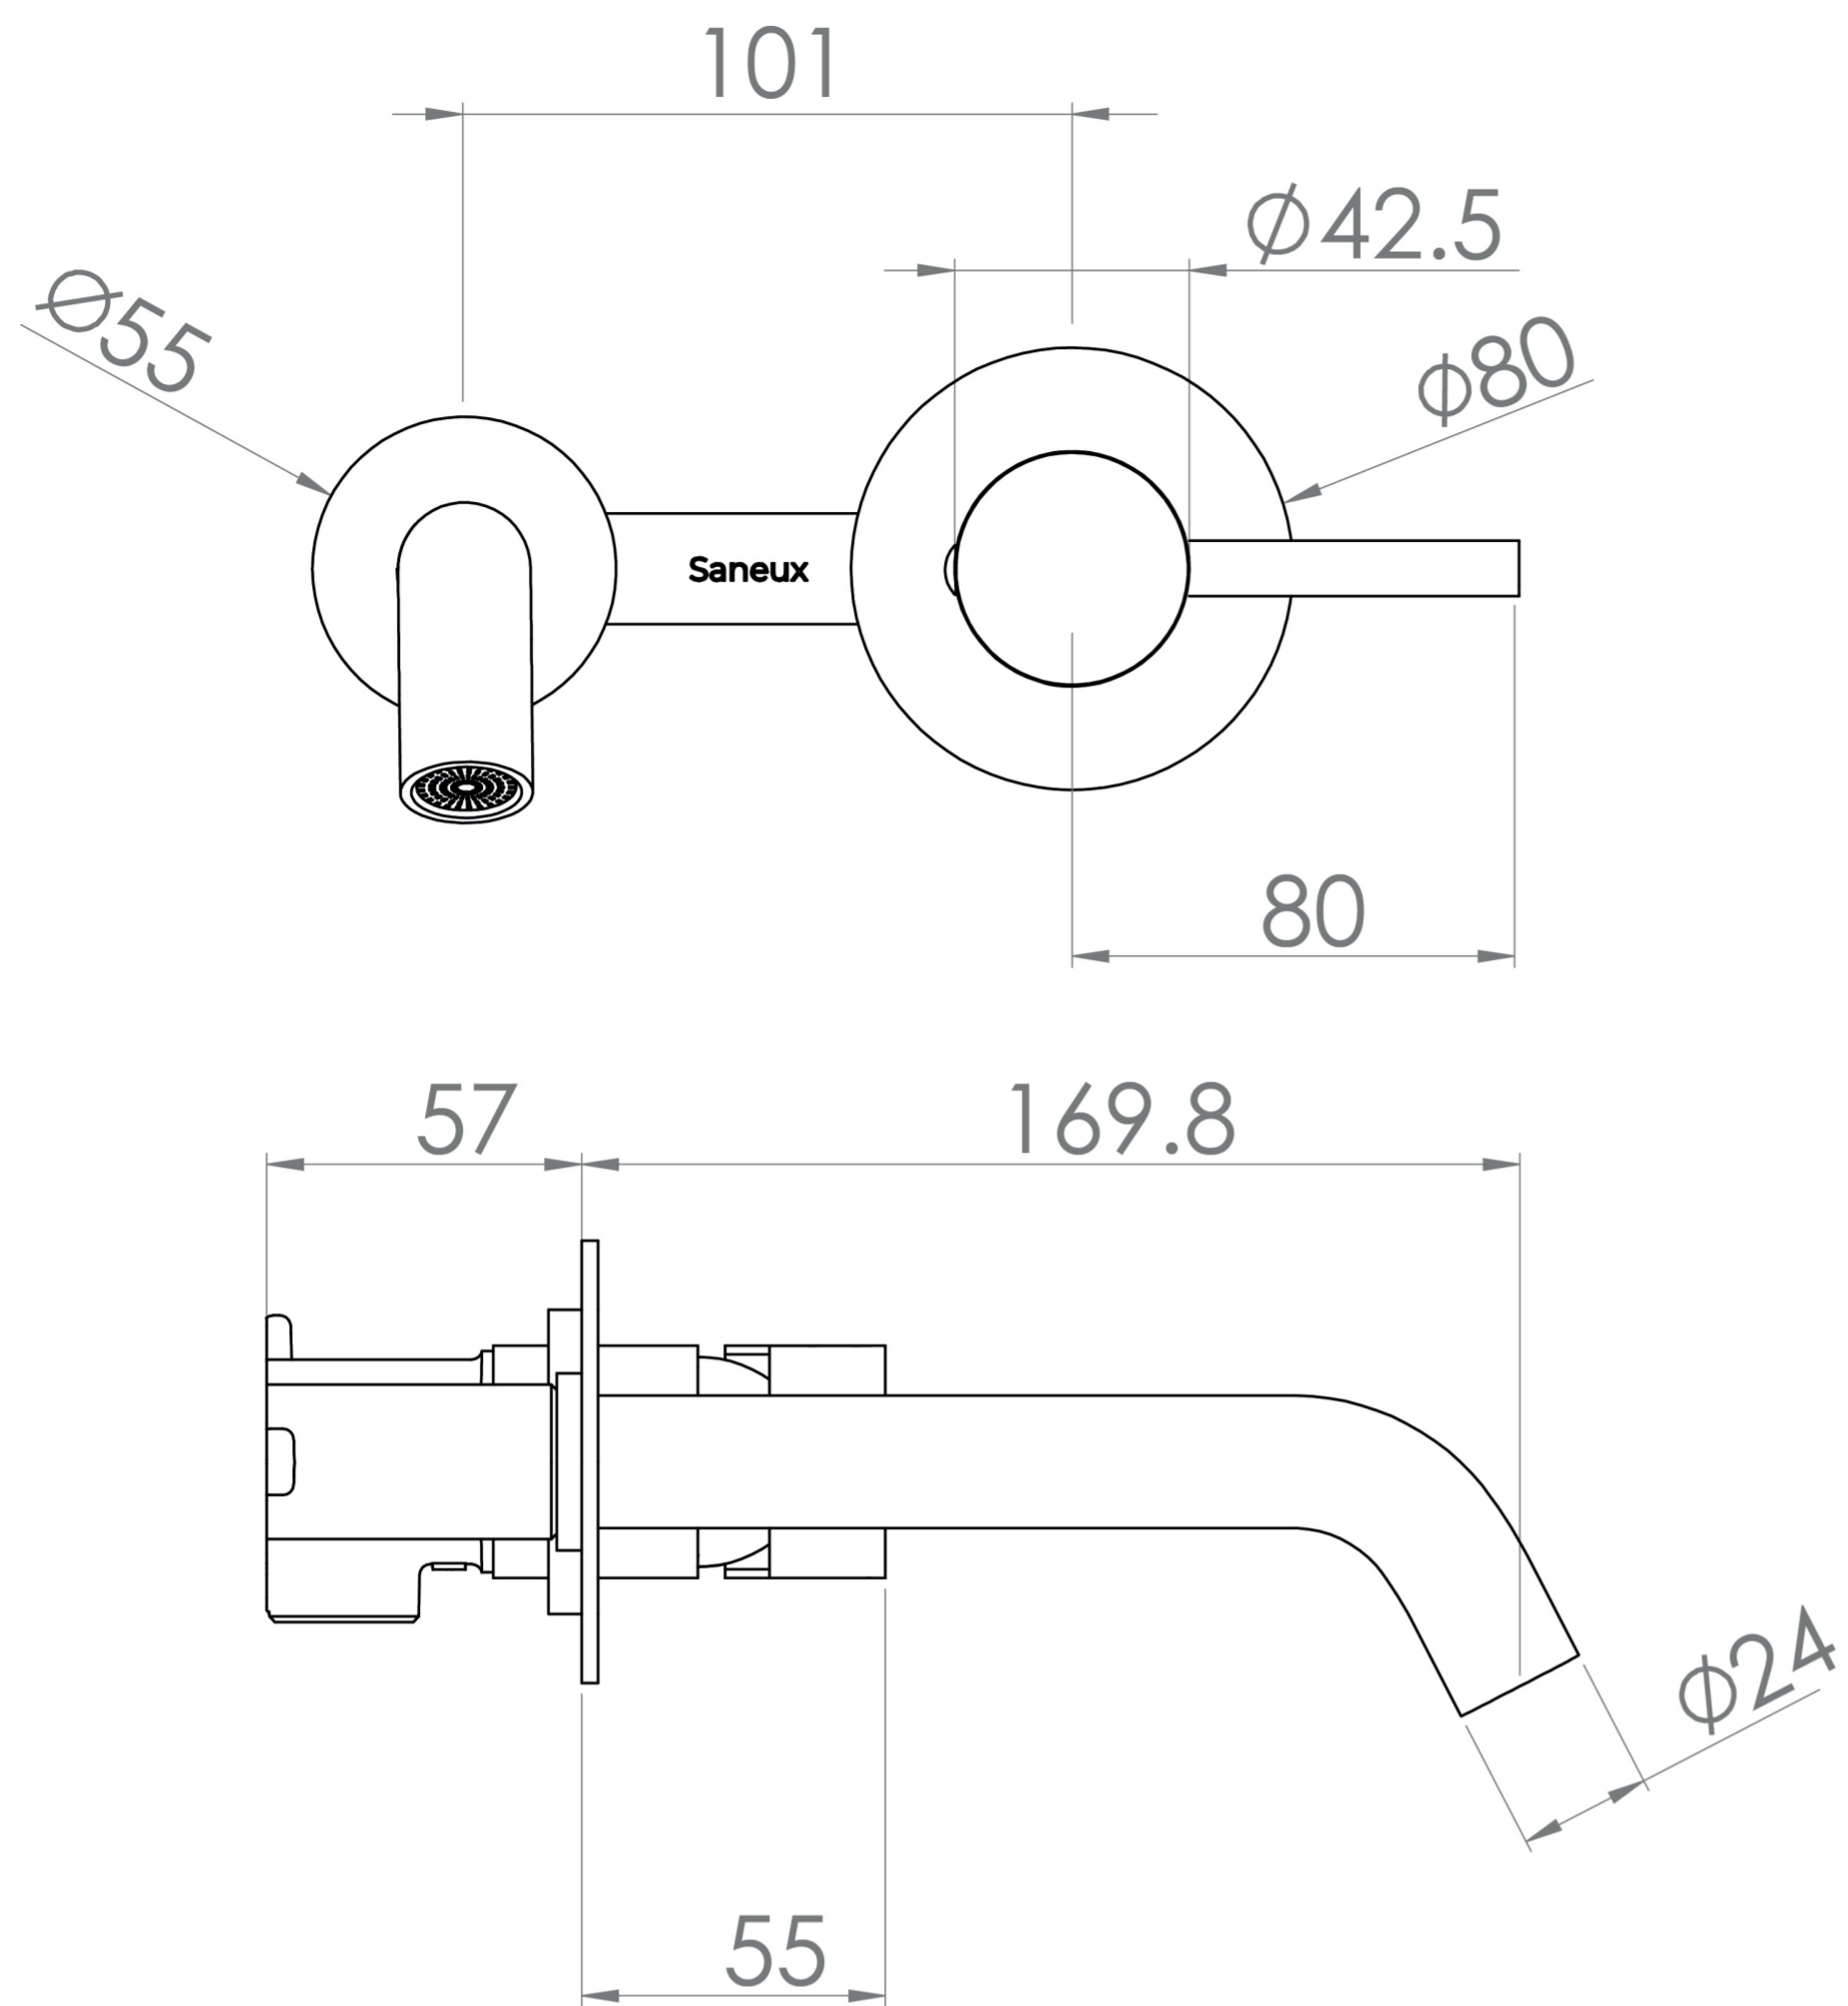

COS WALL MOUNTED 2 PLATE BASIN MIXER WITH KNURLED HANDLE - CHROME

Product Code: CO2052.K

PRODUCT INFORMATION

Finish:	Chrome
Height:	80mm
Width:	208.5mm
Depth:	226.8mm
Material	Brass
Weight	1.44kg
Approvals/Standards	WRAS
Waste	Not included, purchase separately
Guarantee	5 years
Spout Projection (mm)	169.8mm
Other Features	Pair with a 0 tap hole or countertop basin

DESCRIPTION

The COS collection was designed to create brassware that is both modern and classic to suit any style of bathroom.

Upgrade your basin mixer and opt for this COS 2 plate wall mounted basin mixer with an industrial style knurled handle. Pair it with any of our no tap hole washbasins or our SIENNA countertop basins.

For a shorter spout option (95mm) - use: SP.COS.046

Waste to be purchased separately.

- 0.2 Bar - Flowrate: 3 l/min
- 0.3 Bar - Flowrate: 3.6 l/min
- 0.4 Bar - Flowrate: 4.2 l/min
- 0.5 Bar - Flowrate: 4.6 l/min
- 1 Bar - Flowrate: 6.4 l/min
- 2 Bar - Flowrate: 9.1 l/min
- 3 Bar - Flowrate: 11.2 l/min
- 4 Bar - Flowrate: 13.1 l/min
- 5 Bar - Flowrate: 14.7 l/min