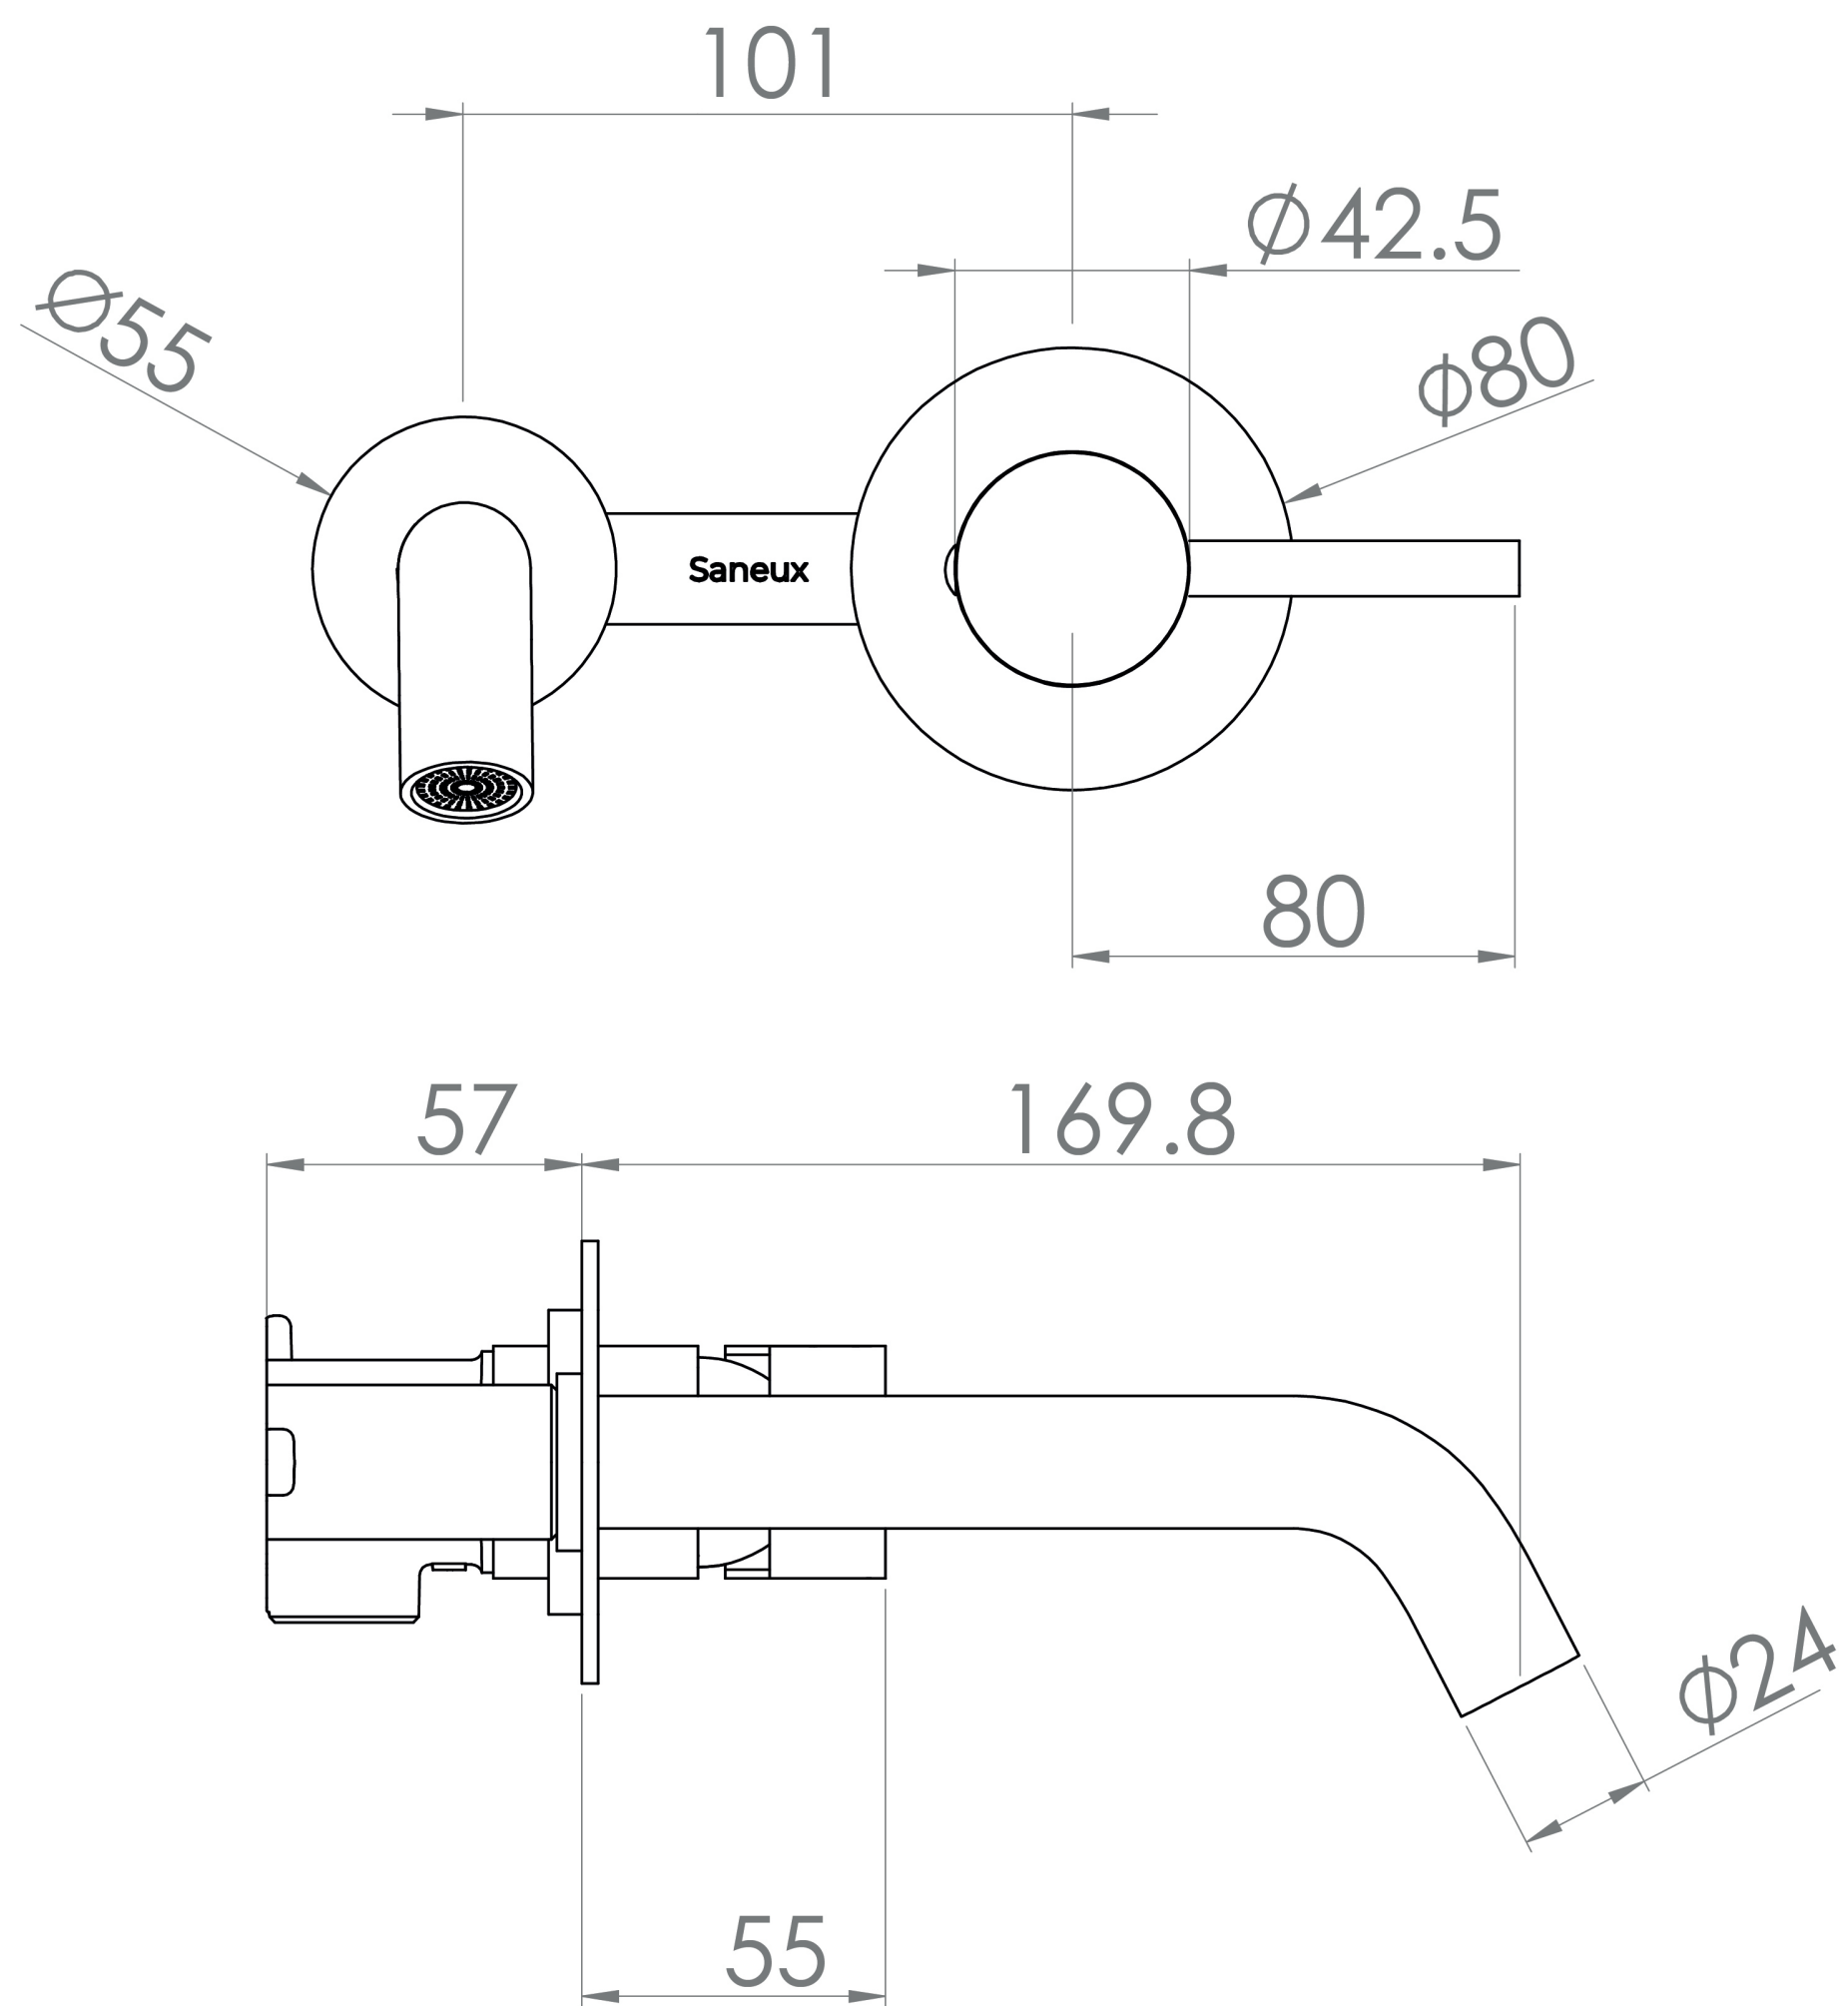

COS WALL MOUNTED 2 PLATE BASIN MIXER WITH KNURLED HANDLE - CHROME

Product Code: CO2052.K

PRODUCT INFORMATION

Finish:	Chrome
Height:	80mm
Width:	208.5mm
Depth:	226.8mm
Material	Brass
Weight	1.44kg
Approvals/Standards	WRAS
Waste	Not included, purchase separately
Guarantee	5 years
Spout Projection (mm)	169.8mm
Other Features	Pair with a 0 tap hole or countertop basin

DESCRIPTION

The COS collection was designed to create brassware that is both modern and classic to suit any style of bathroom.

Upgrade your basin mixer and opt for this COS 2 plate wall mounted basin mixer with an industrial style knurled handle. Pair it with any of our no tap hole washbasins or our SIENNA countertop basins.

For a shorter spout option (95mm) - use: SP.COS.046

Waste to be purchased separately.

- 0.2 Bar - Flowrate: 3 l/min
- 0.3 Bar - Flowrate: 3.6 l/min
- 0.4 Bar - Flowrate: 4.2 l/min
- 0.5 Bar - Flowrate: 4.6 l/min
- 1 Bar - Flowrate: 6.4 l/min
- 2 Bar - Flowrate: 9.1 l/min
- 3 Bar - Flowrate: 11.2 l/min
- 4 Bar - Flowrate: 13.1 l/min
- 5 Bar - Flowrate: 14.7 l/min