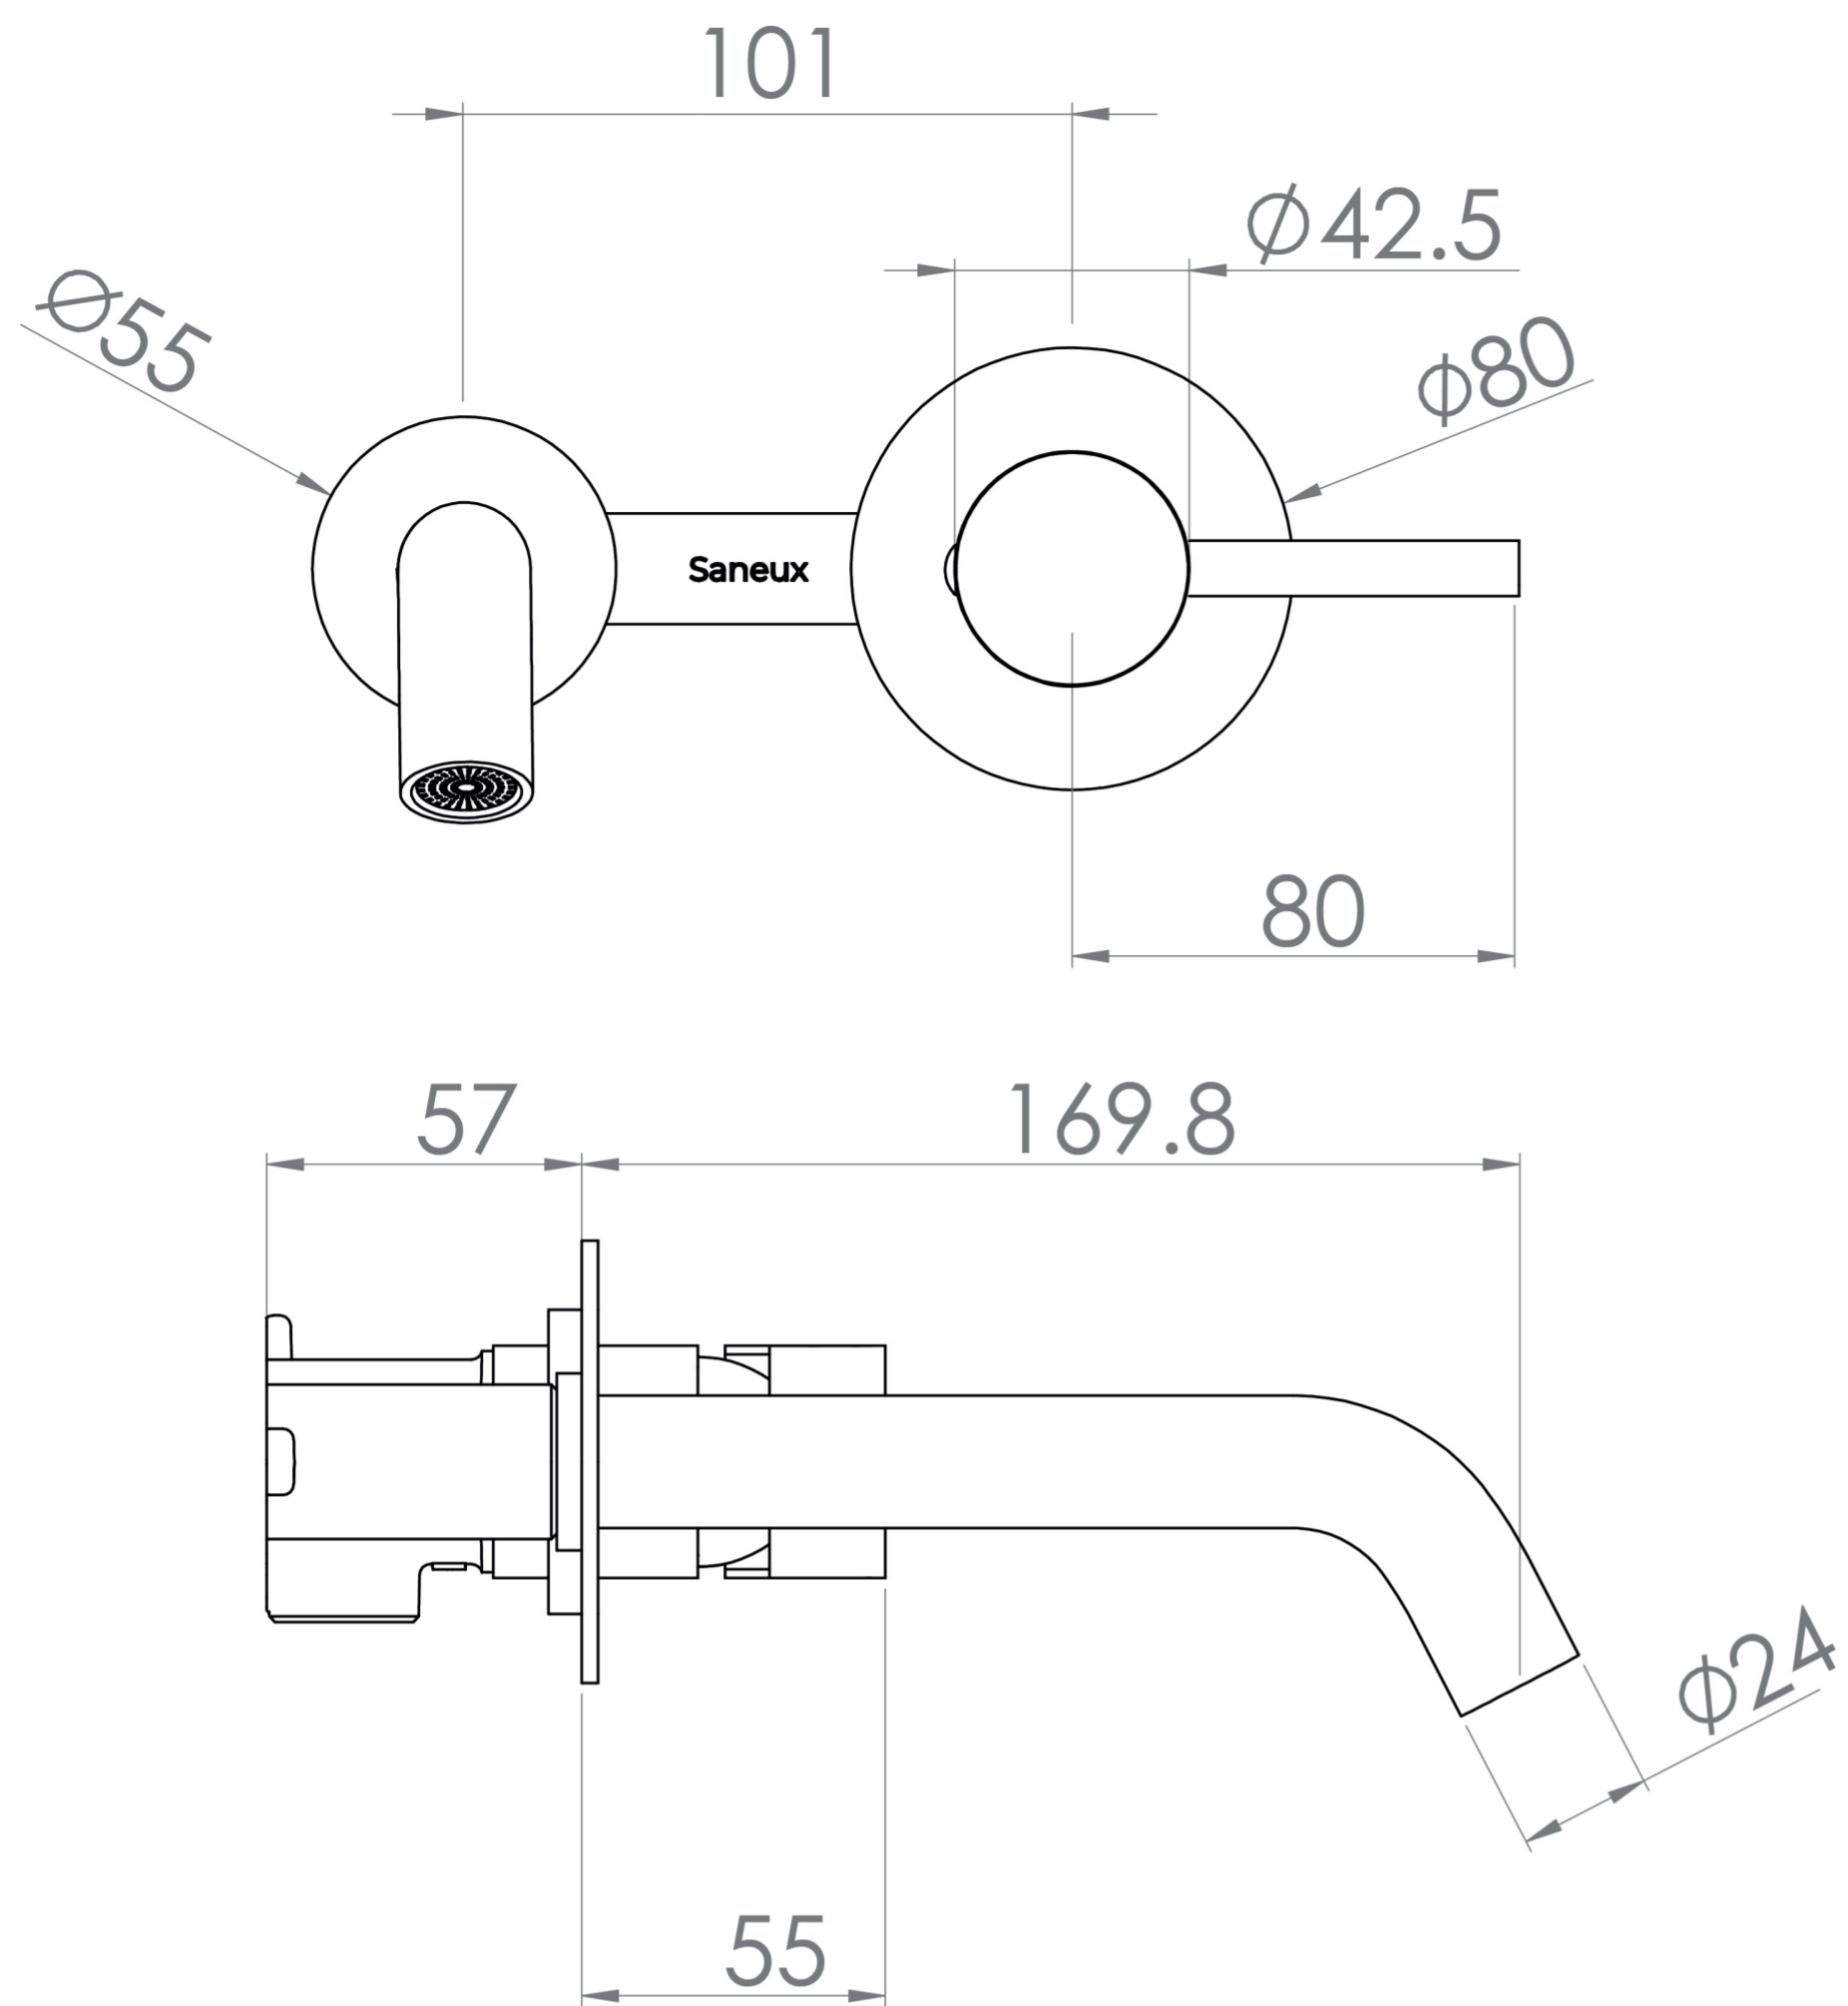

## COS WALL MOUNTED 2 PLATE BASIN MIXER WITH KNURLED HANDLE - CHROME

**Product Code:** CO2052.K

### PRODUCT INFORMATION

<b>Finish:</b>	Chrome
<b>Height:</b>	80mm
<b>Width:</b>	208.5mm
<b>Depth:</b>	226.8mm
<b>Material</b>	Brass
<b>Weight</b>	1.44kg
<b>Approvals/Standards</b>	WRAS
<b>Waste</b>	Not included, purchase separately
<b>Guarantee</b>	5 years
<b>Spout Projection (mm)</b>	169.8mm
<b>Other Features</b>	Pair with a 0 tap hole or countertop basin

### DESCRIPTION

The COS collection was designed to create brassware that is both modern and classic to suit any style of bathroom.

Upgrade your basin mixer and opt for this COS 2 plate wall mounted basin mixer with an industrial style knurled handle. Pair it with any of our no tap hole washbasins or our SIENNA countertop basins.

For a shorter spout option (95mm) - use: SP.COS.046

Waste to be purchased separately.

- 0.2 Bar - Flowrate: 3 l/min
- 0.3 Bar - Flowrate: 3.6 l/min
- 0.4 Bar - Flowrate: 4.2 l/min
- 0.5 Bar - Flowrate: 4.6 l/min
- 1 Bar - Flowrate: 6.4 l/min
- 2 Bar - Flowrate: 9.1 l/min
- 3 Bar - Flowrate: 11.2 l/min
- 4 Bar - Flowrate: 13.1 l/min
- 5 Bar - Flowrate: 14.7 l/min