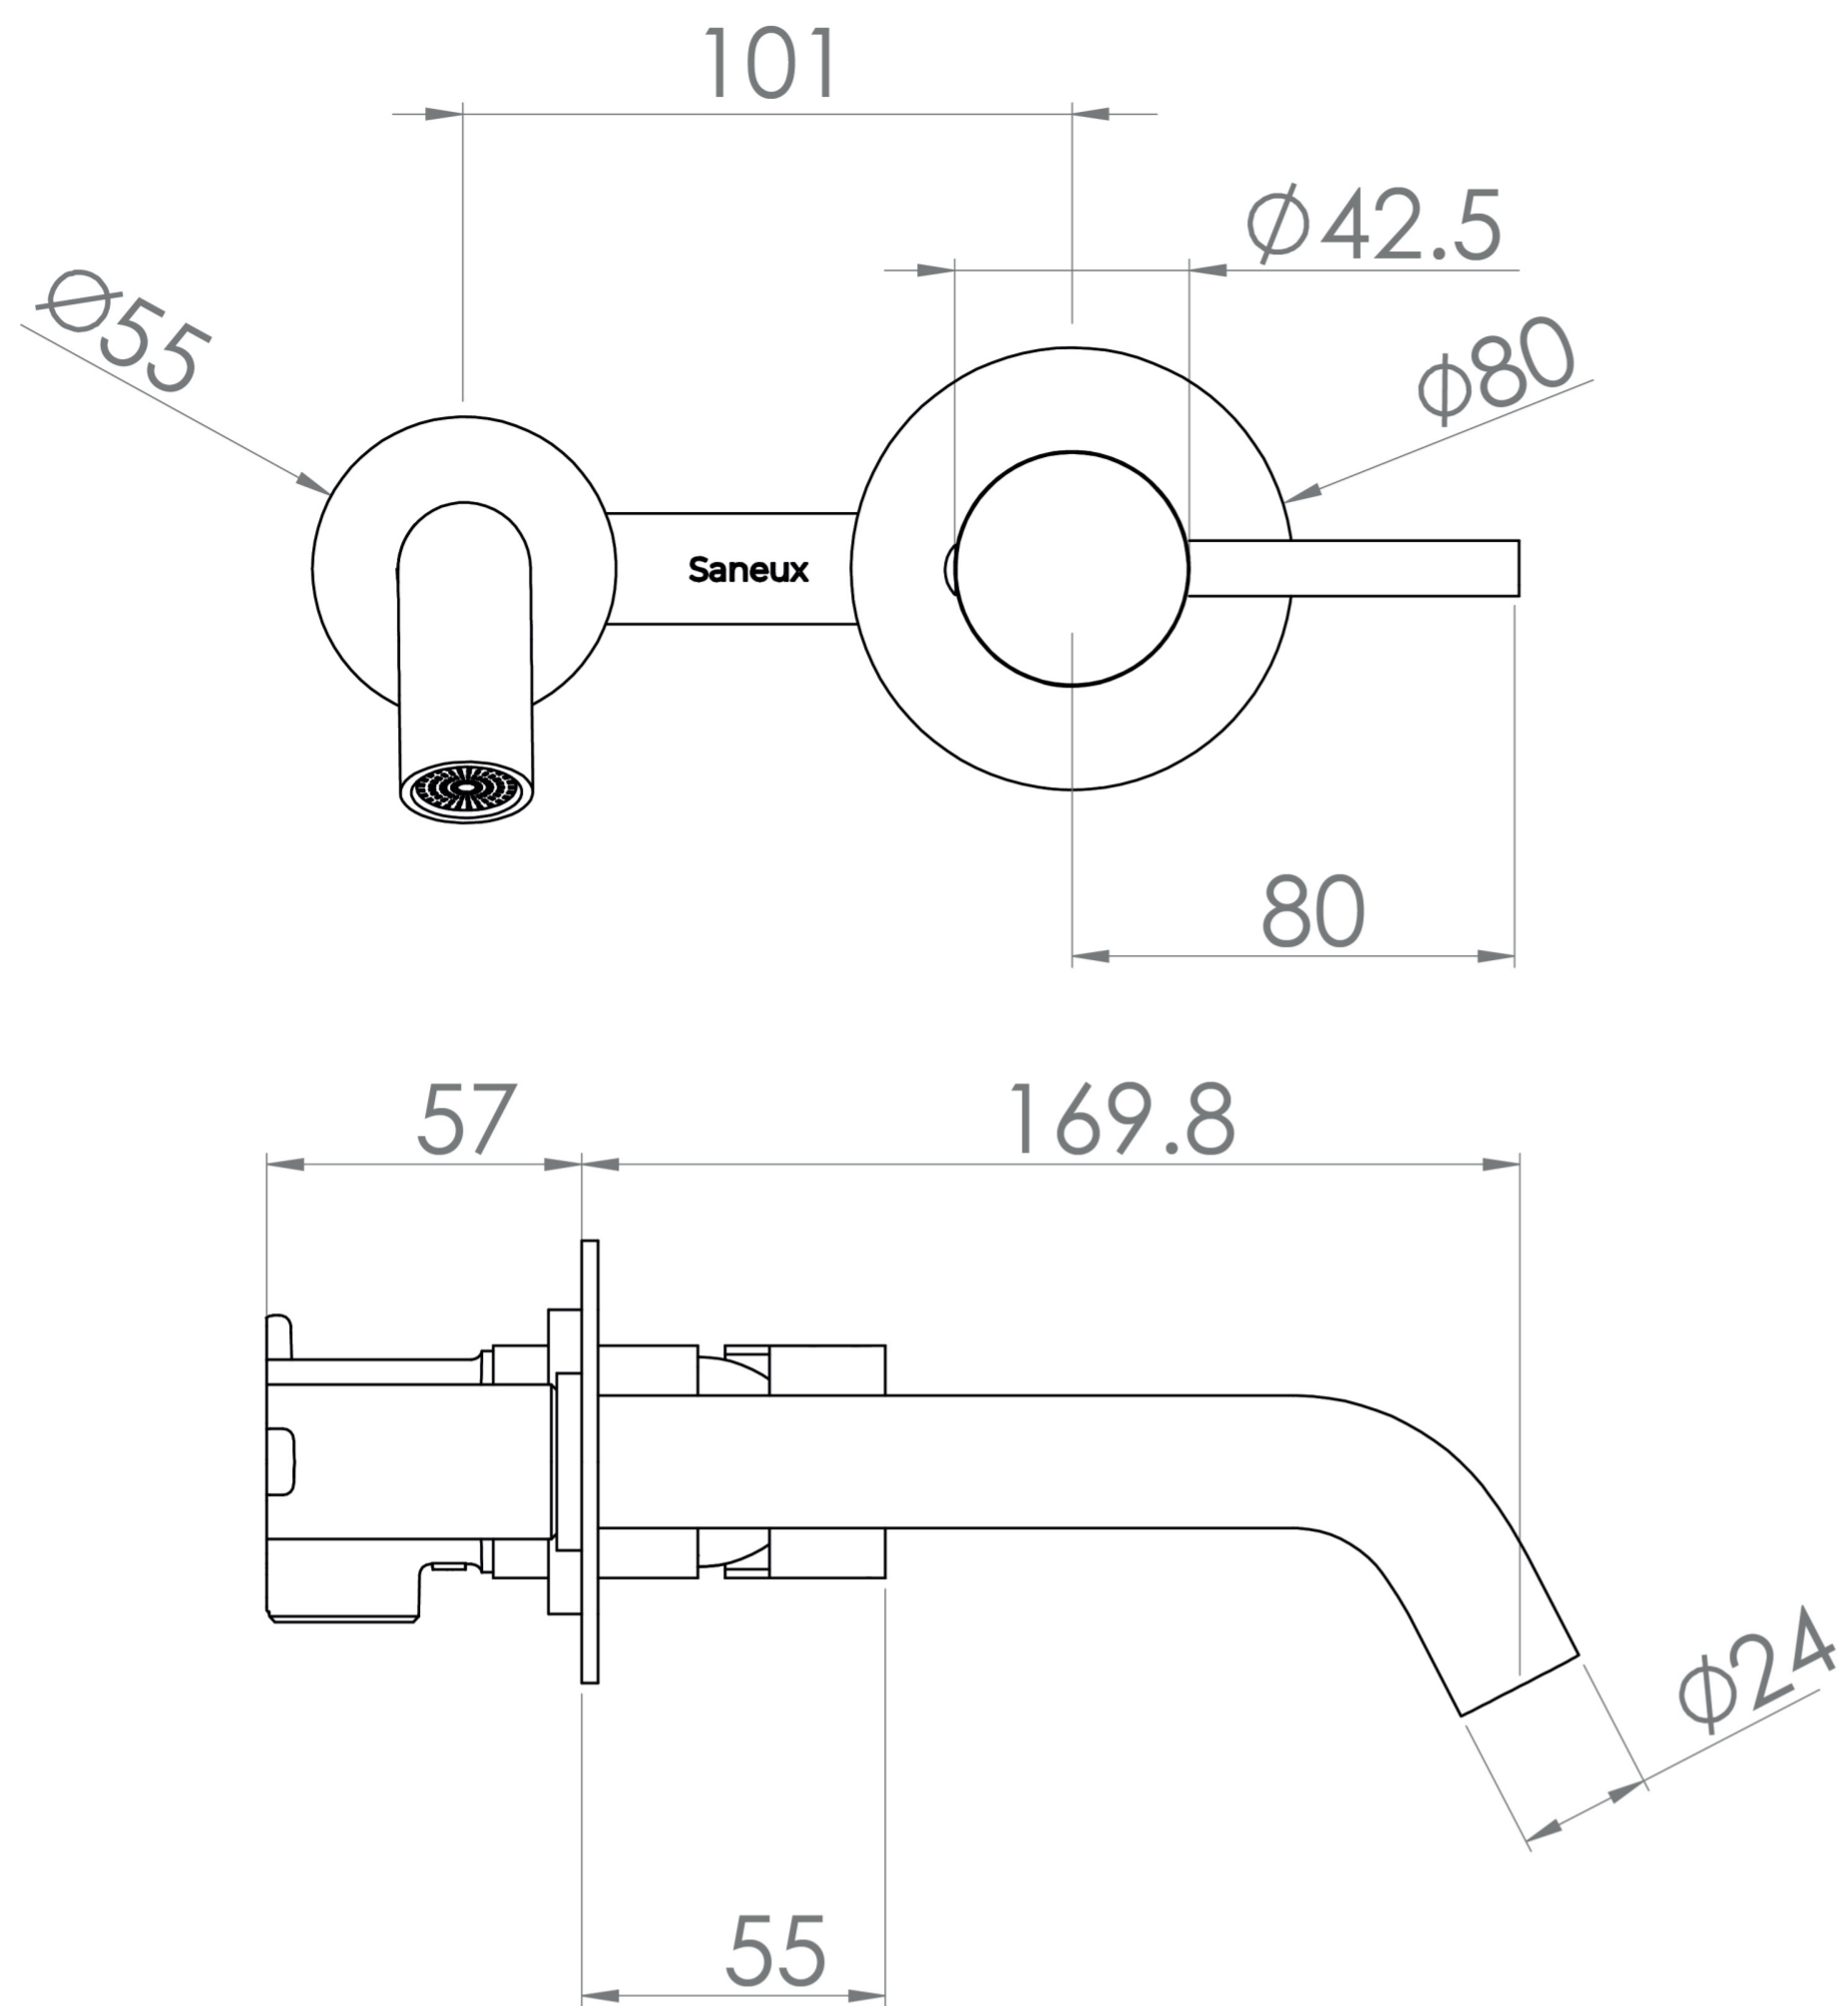

COS WALL MOUNTED 2 PLATE BASIN MIXER WITH KNURLED HANDLE - CHROME

Product Code: CO2052.K

PRODUCT INFORMATION

Finish:	Chrome
Height:	80mm
Width:	208.5mm
Depth:	226.8mm
Material	Brass
Weight	1.44kg
Approvals/Standards	WRAS
Waste	Not included, purchase separately
Guarantee	5 years
Spout Projection (mm)	169.8mm
Other Features	Pair with a 0 tap hole or countertop basin

DESCRIPTION

The COS collection was designed to create brassware that is both modern and classic to suit any style of bathroom.

Upgrade your basin mixer and opt for this COS 2 plate wall mounted basin mixer with an industrial style knurled handle. Pair it with any of our no tap hole washbasins or our SIENNA countertop basins.

Waste to be purchased separately.

- 0.2 Bar - Flowrate: 3 l/min
- 0.3 Bar - Flowrate: 3.6 l/min
- 0.4 Bar - Flowrate: 4.2 l/min
- 0.5 Bar - Flowrate: 4.6 l/min
- 1 Bar - Flowrate: 6.4 l/min
- 2 Bar - Flowrate: 9.1 l/min
- 3 Bar - Flowrate: 11.2 l/min
- 4 Bar - Flowrate: 13.1 l/min
- 5 Bar - Flowrate: 14.7 l/min