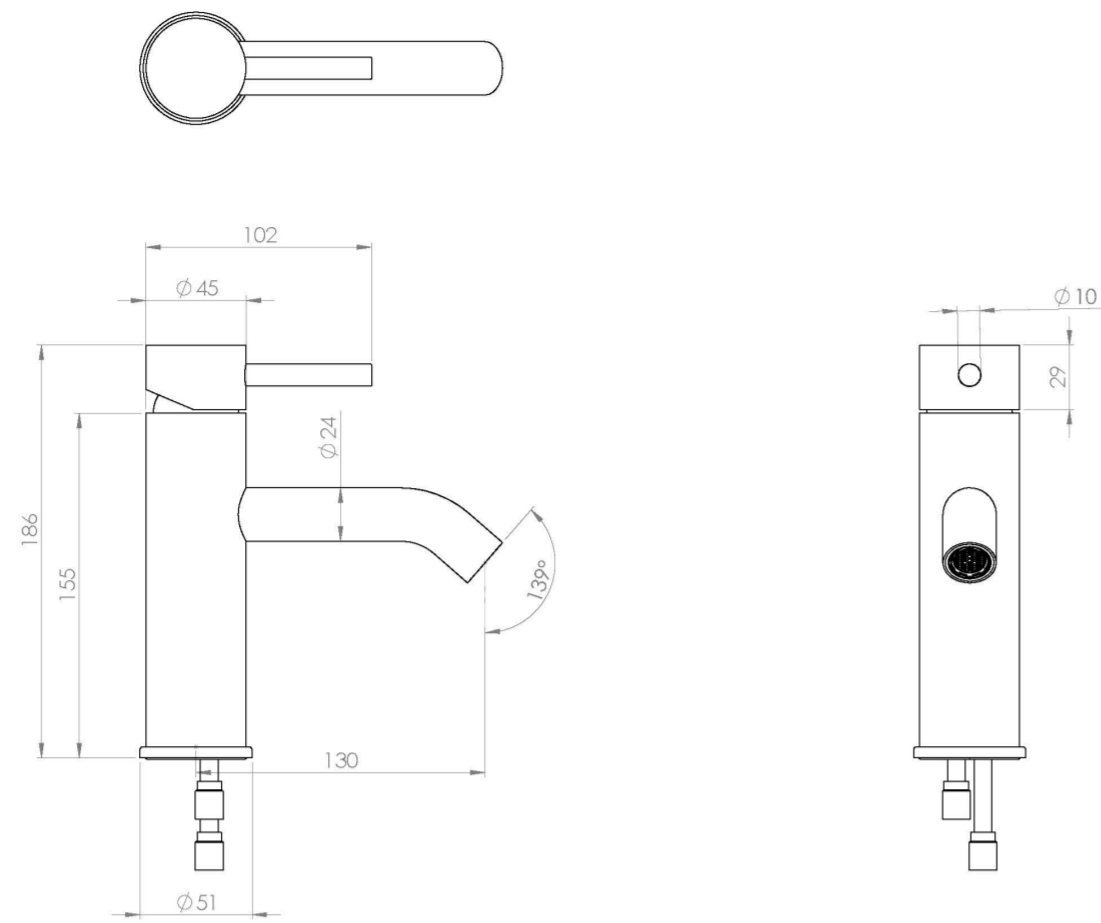

## PRODUCT INFORMATION

<b>Finish:</b>	Chrome
<b>Height:</b>	185.6mm
<b>Width:</b>	50.5mm
<b>Depth:</b>	152.5mm
<b>Material</b>	Brass
<b>Weight</b>	1.29kg
<b>Approvals/Standards</b>	WRAS
<b>Waste</b>	Not included, purchase separately
<b>Guarantee</b>	5 years
<b>Spout Projection (mm)</b>	130mm

## DESCRIPTION

The COS collection was designed to create brassware that is both modern and classic to suit any style of bathroom.

Upgrade your standard basin mixer and opt for this COS basin mixer with an industrial style knurled handle. It will match any of our ceramic and furniture ranges.

## TECHNICAL DRAWING