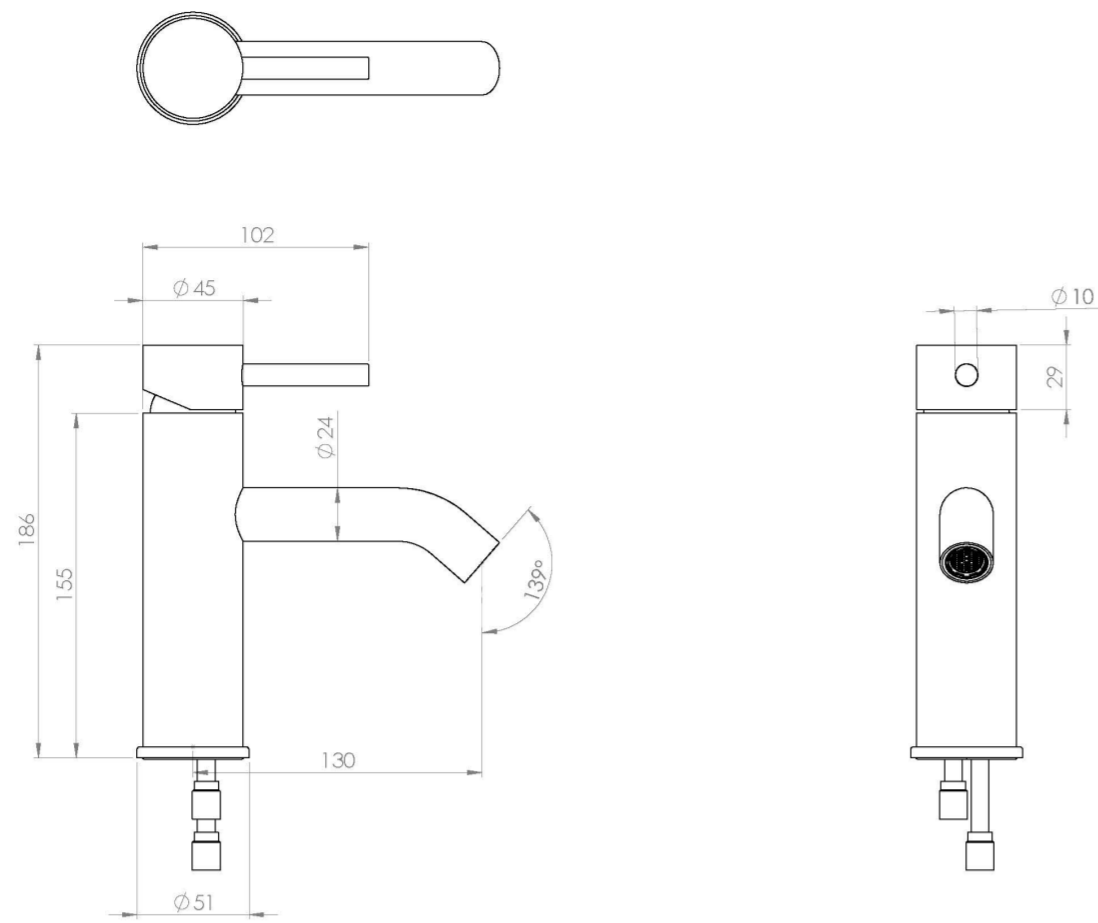

COS BASIN MIXER WITH KNURLED HANDLE - CHROME

Product Code: CO201.K

PRODUCT INFORMATION

Finish:	Chrome
Height:	185.6mm
Width:	50.5mm
Depth:	152.5mm
Material	Brass
Weight	1.29kg
Approvals/Standards	WRAS
Waste	Not included, purchase separately
Guarantee	5 years
Spout Projection (mm)	130mm

DESCRIPTION

The COS collection was designed to create brassware that is both modern and classic to suit any style of bathroom.

Upgrade your standard basin mixer and opt for this COS basin mixer with an industrial style knurled handle. It will match any of our ceramic and furniture ranges.

Waste to be purchased separately.

TECHNICAL DRAWING

FLOW RATE

- 0.2 Bar - Flowrate: 3.2 l/min
- 0.3 Bar - Flowrate: 3.7 l/min
- 0.4 Bar - Flowrate: 4.2 l/min
- 0.5 Bar - Flowrate: 4.7 l/min
- 1 Bar - Flowrate: 6.6 l/min
- 2 Bar - Flowrate: 9.3 l/min
- 3 Bar - Flowrate: 10.5 l/min
- 4 Bar - Flowrate: 13.4 l/min
- 5 Bar - Flowrate: 15.1 l/min