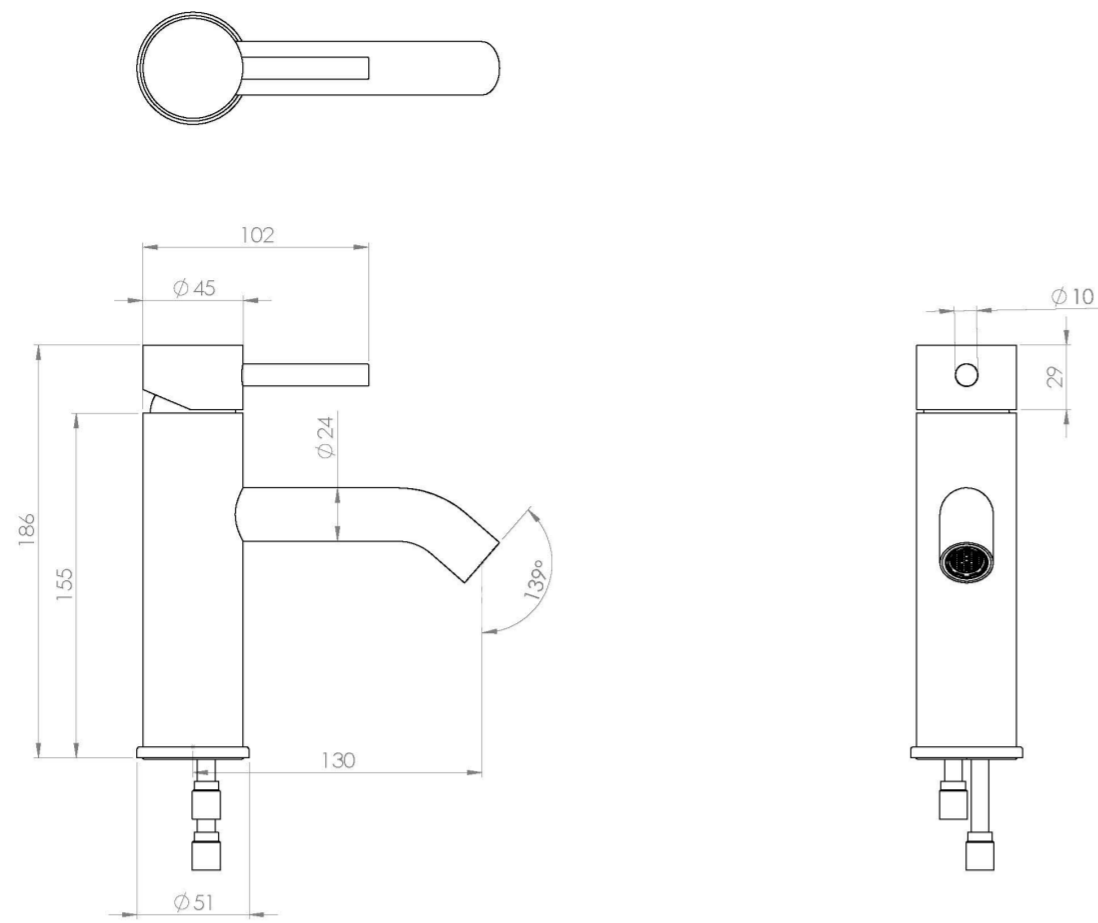

### PRODUCT INFORMATION

<b>Finish:</b>	Chrome
<b>Height:</b>	185.6mm
<b>Width:</b>	50.5mm
<b>Depth:</b>	152.5mm
<b>Material</b>	Brass
<b>Weight</b>	1.29kg
<b>Approvals/Standards</b>	WRAS
<b>Waste</b>	Not included, purchase separately
<b>Guarantee</b>	5 years
<b>Spout Projection (mm)</b>	130mm

## TECHNICAL DRAWING