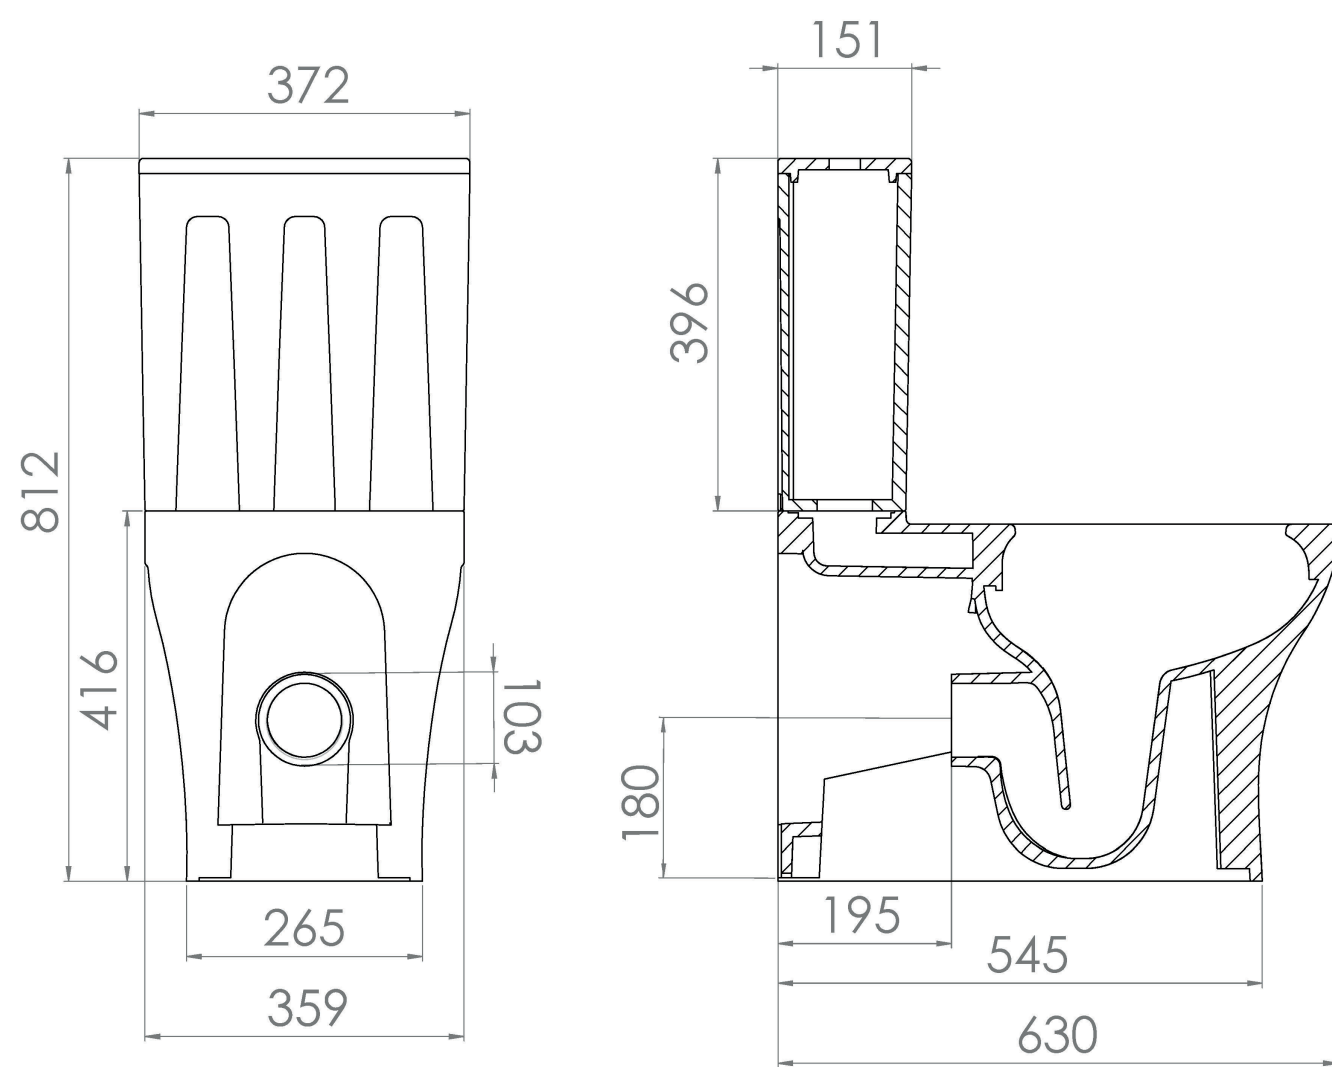

TECHNICAL DRAWING

Saneux reserves the right to alter the specifications and product range without prior notice. Dimensions are given as a guide only. Dimensions should not be used for surrounding furniture, fixtures and fittings until the product is on site.

<https://saneux.com/products/indigo-close-coupled-right-hand-soil-exit-wc-pan-rimless>