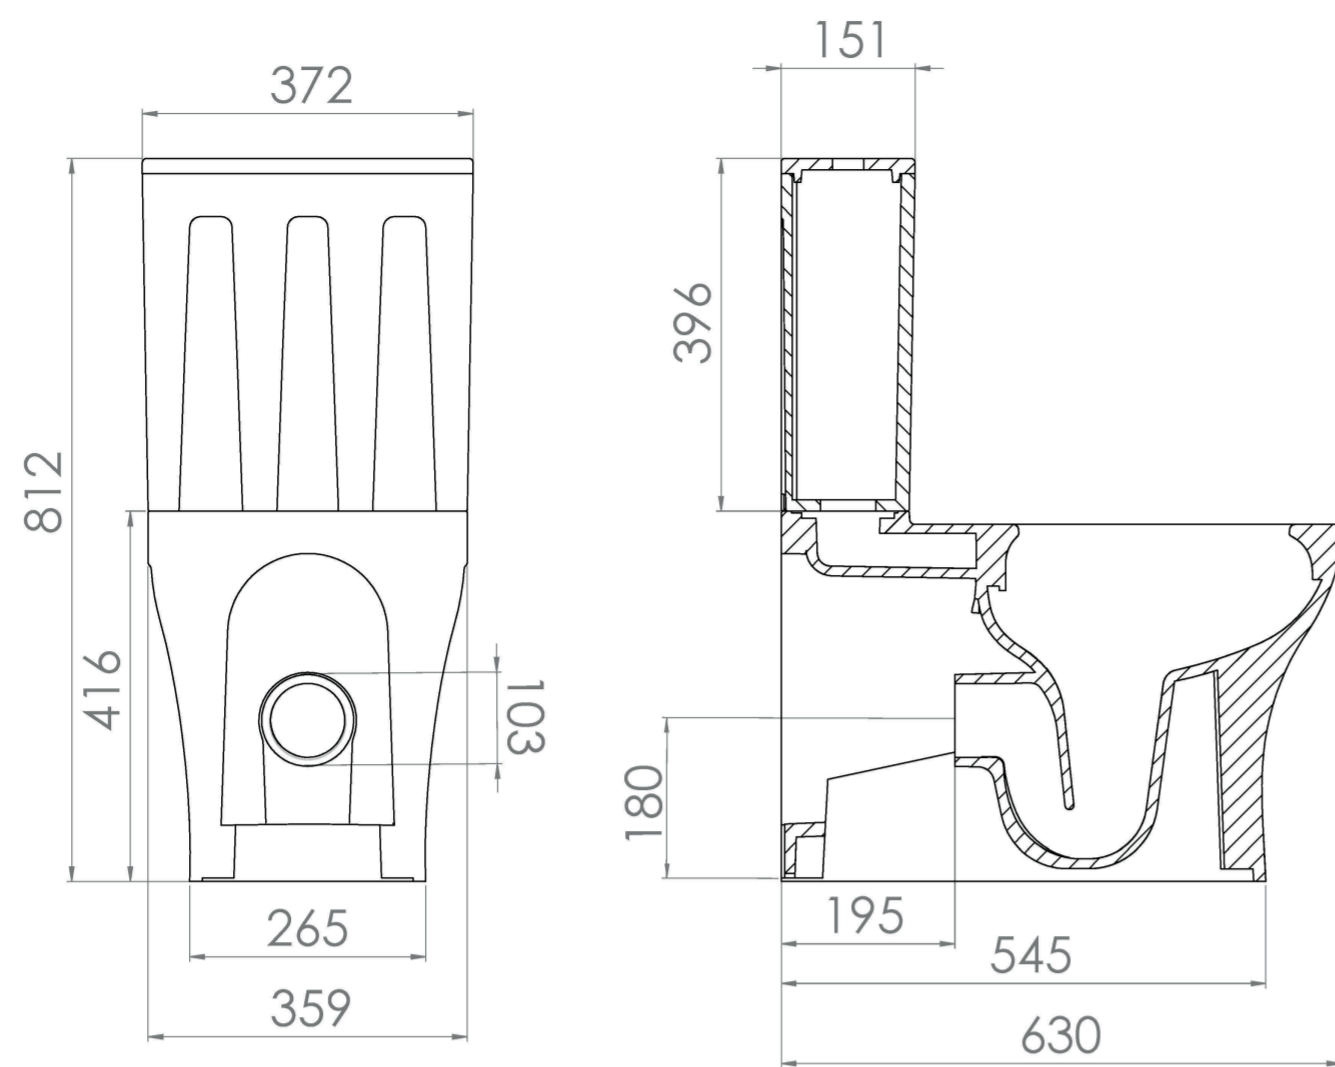

TECHNICAL DRAWING

Saneux reserves the right to alter the specifications and product range without prior notice. Dimensions are given as a guide only. Dimensions should not be used for surrounding furniture, fixtures and fittings until the product is on site.

<https://saneux.com/products/indigo-close-coupled-right-hand-soil-exit-wc-pan-rimless>