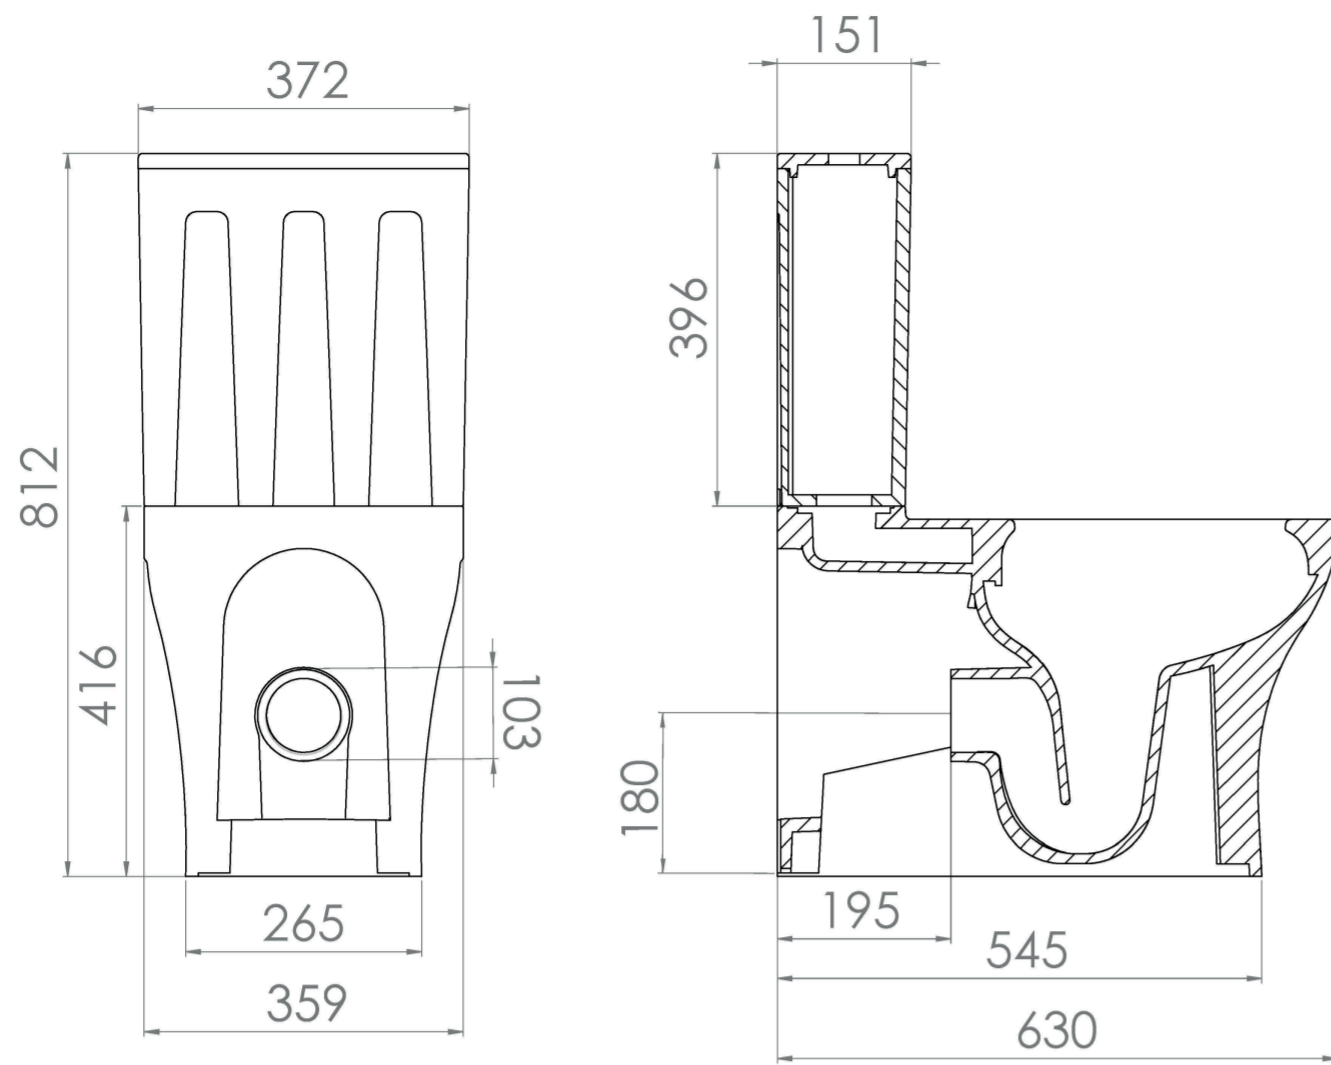

INDIGO CLOSE COUPLED RIGHT HAND SOIL EXIT WC PAN - RIMLESS

Product Code: INDCC01.R

PRODUCT INFORMATION

Finish:	Gloss White
Height:	416mm
Width:	372mm
Depth:	630mm
Material	Ceramic
Weight	39.72kg
Guarantee	Lifetime
Compatible Toilet Seat(s)	INDTS01
Compatible Cistern(s)	INDCI01
Type of Flushing	Rimless technology

DESCRIPTION

The INDIGO close coupled rimless pan with a right hand cut out has a stunning curved design which matches the furniture perfectly.

The open rim design is not only a lovely modern feature, but it will also make cleaning quick and easy.

*Cistern and seat sold separately

Compatible cistern: INDCI01

Compatible seat: INDTS01

TECHNICAL DRAWING

Saneux reserves the right to alter the specifications and product range without prior notice. Dimensions are given as a guide only. Dimensions should not be used for surrounding furniture, fixtures and fittings until the product is on site.

<https://saneux.com/products/indigo-close-coupled-right-hand-soil-exit-wc-pan-rimless>