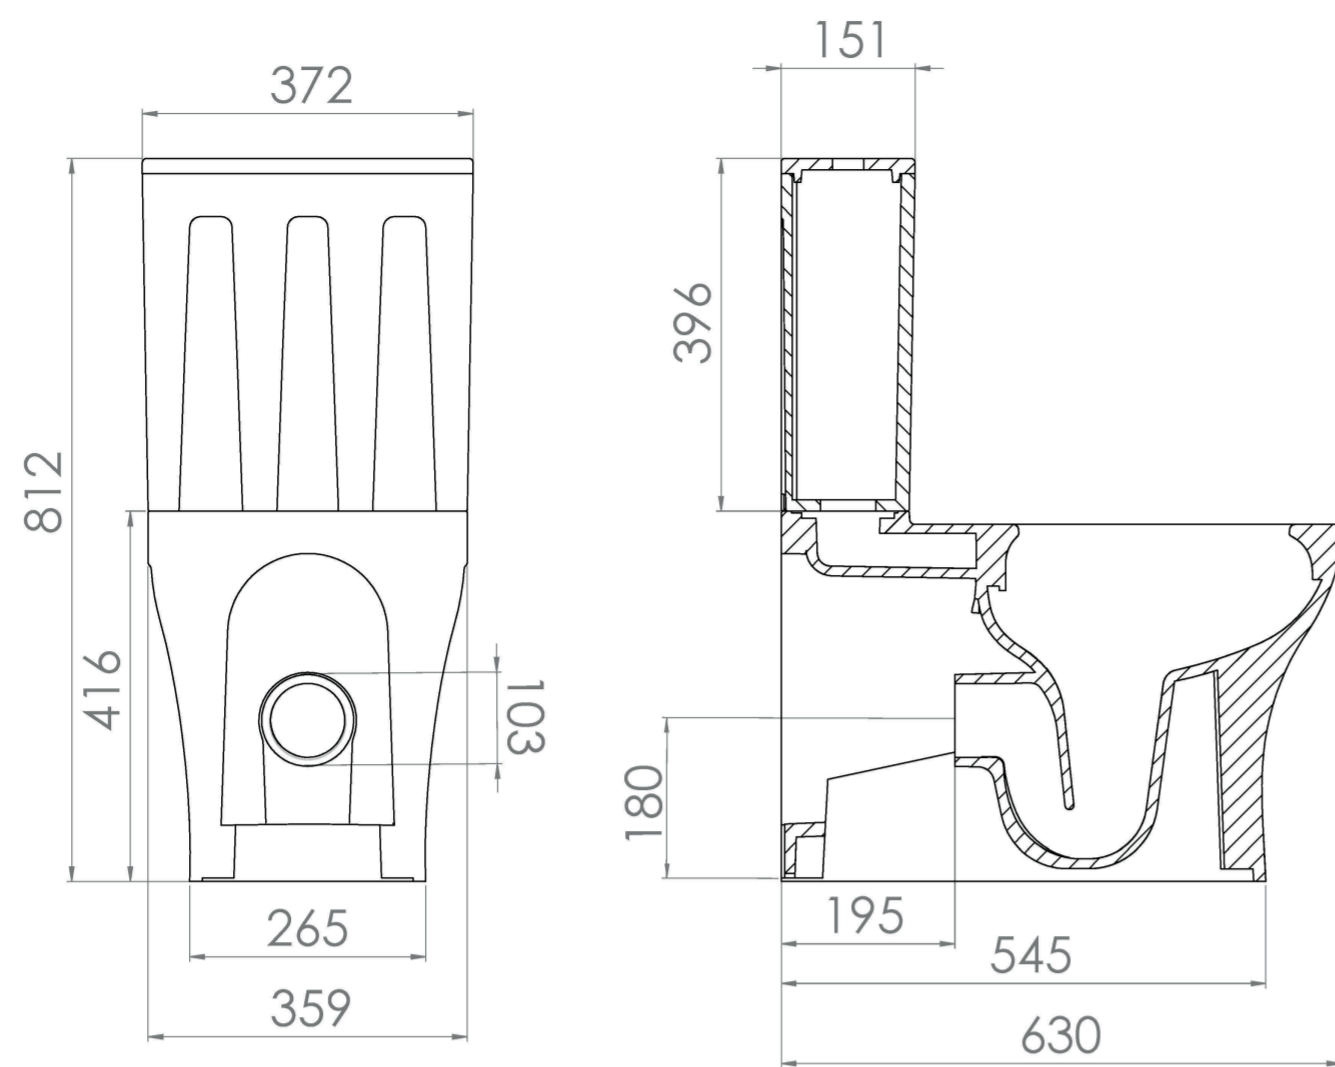

TECHNICAL DRAWING

Saneux reserves the right to alter the specifications and product range without prior notice. Dimensions are given as a guide only. Dimensions should not be used for surrounding furniture, fixtures and fittings until the product is on site.

<https://saneux.com/products/indigo-close-coupled-left-hand-soil-exit-wc-pan-rimless>