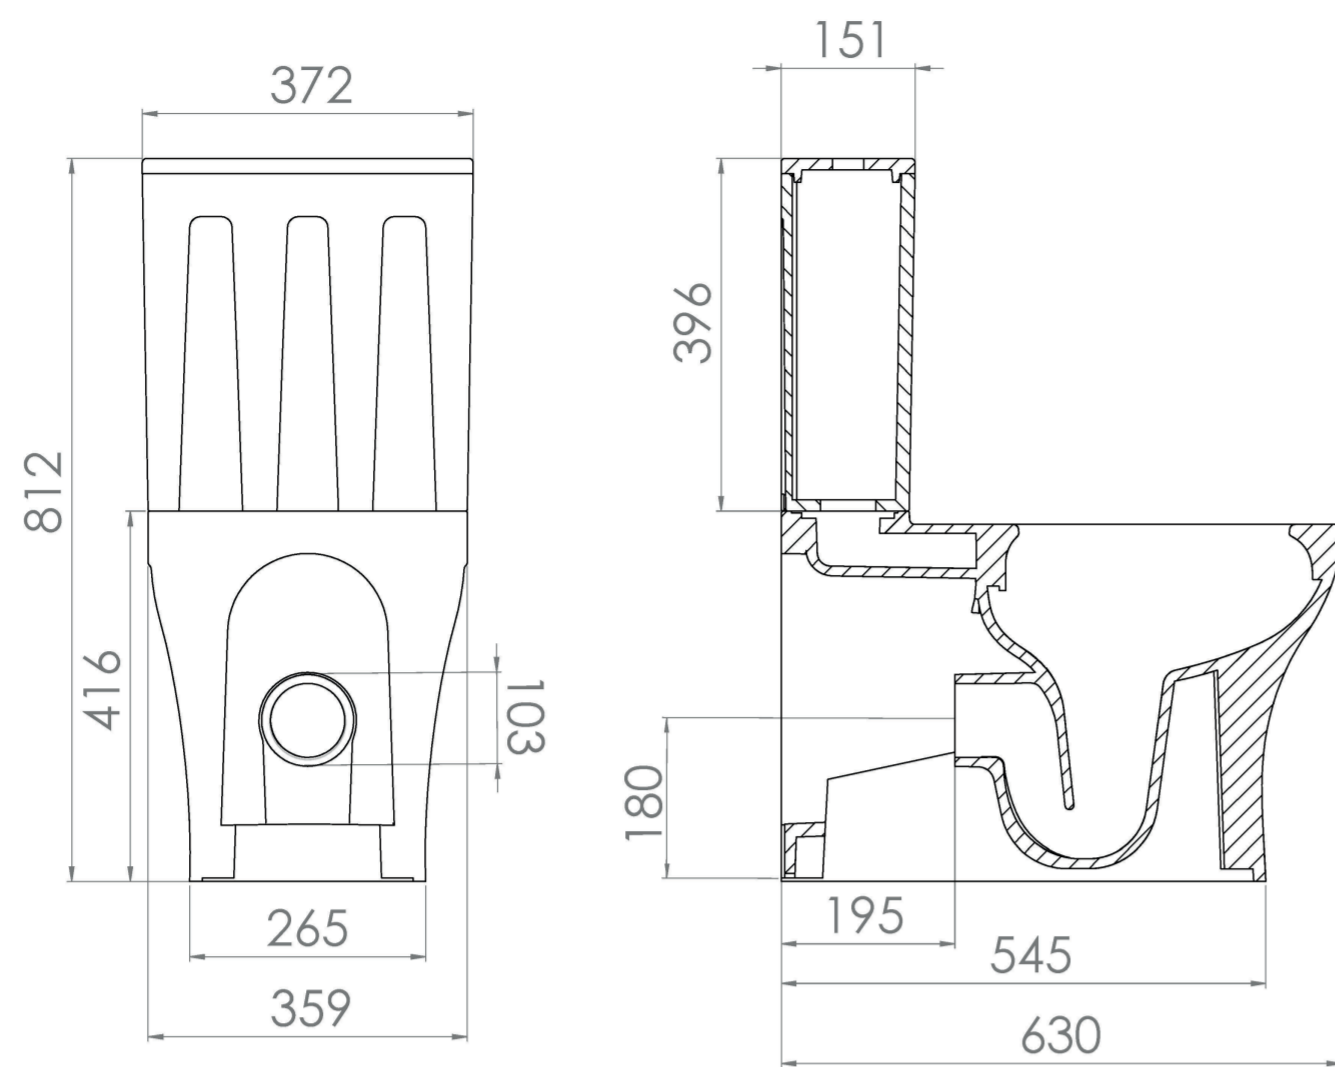

INDIGO CLOSE COUPLED LEFT HAND SOIL EXIT WC PAN - RIMLESS

Product Code: INDCC01.L

PRODUCT INFORMATION

Finish:	Gloss White
Height:	416mm
Width:	372mm
Depth:	630mm
Material	Ceramic
Weight	39.72kg
Guarantee	Lifetime
Compatible Toilet Seat(s)	INDTS01
Compatible Cistern(s)	INDCI01
Type of Flushing	Rimless technology

DESCRIPTION

The INDIGO close coupled rimless pan with a left hand cut out has a stunning curved design which matches the furniture perfectly.

The open rim design is not only a lovely modern feature, but it will also make cleaning quick and easy.

*Cistern and seat sold separately

Compatible cistern: INDCI01

Compatible seat: INDTS01

TECHNICAL DRAWING

Saneux reserves the right to alter the specifications and product range without prior notice. Dimensions are given as a guide only. Dimensions should not be used for surrounding furniture, fixtures and fittings until the product is on site.

<https://saneux.com/products/indigo-close-coupled-left-hand-soil-exit-wc-pan-rimless>