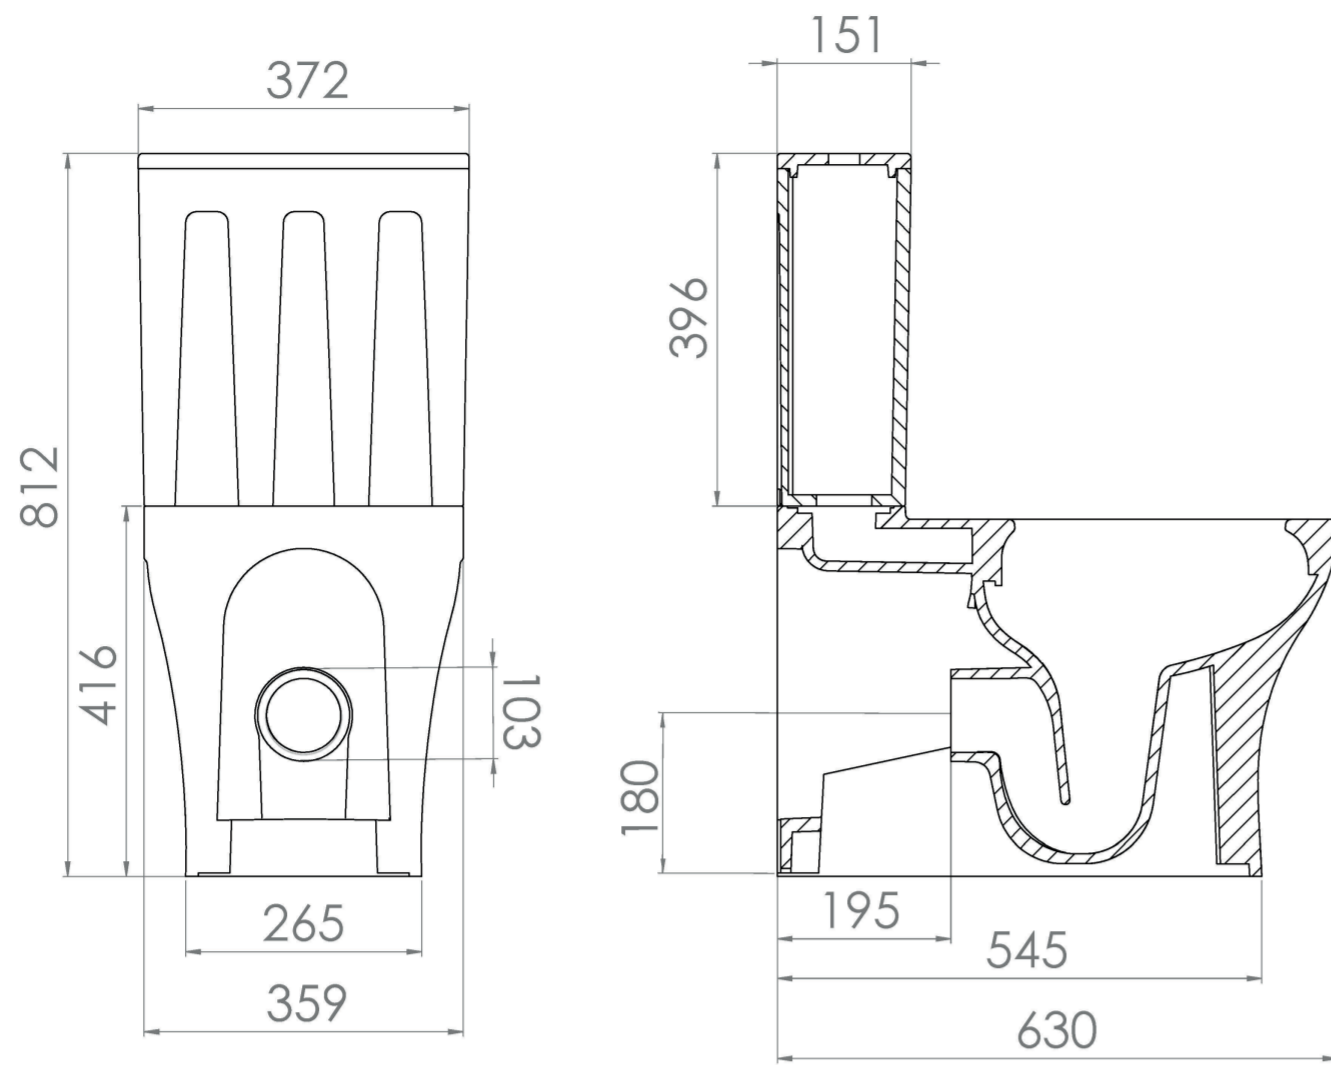

INDIGO CLOSE COUPLED LEFT HAND SOIL EXIT WC PAN - RIMLESS

Product Code: INDCC01.L

PRODUCT INFORMATION

Finish:	Gloss White
Height:	416mm
Width:	372mm
Depth:	630mm
Material	Ceramic
Weight	39.72kg
Guarantee	Lifetime
Compatible Toilet Seat(s)	INDTS01
Compatible Cistern(s)	INDCI01
Type of Flushing	Rimless technology

DESCRIPTION

The INDIGO close coupled rimless pan with a left hand cut out has a stunning curved design which matches the furniture perfectly.

The open rim design is not only a lovely modern feature, but it will also make cleaning quick and easy.

*Cistern and seat sold separately

Compatible cistern: INDCI01

Compatible seat: INDTS01

TECHNICAL DRAWING

Saneux reserves the right to alter the specifications and product range without prior notice. Dimensions are given as a guide only. Dimensions should not be used for surrounding furniture, fixtures and fittings until the product is on site.

<https://saneux.com/products/indigo-close-coupled-left-hand-soil-exit-wc-pan-rimless>