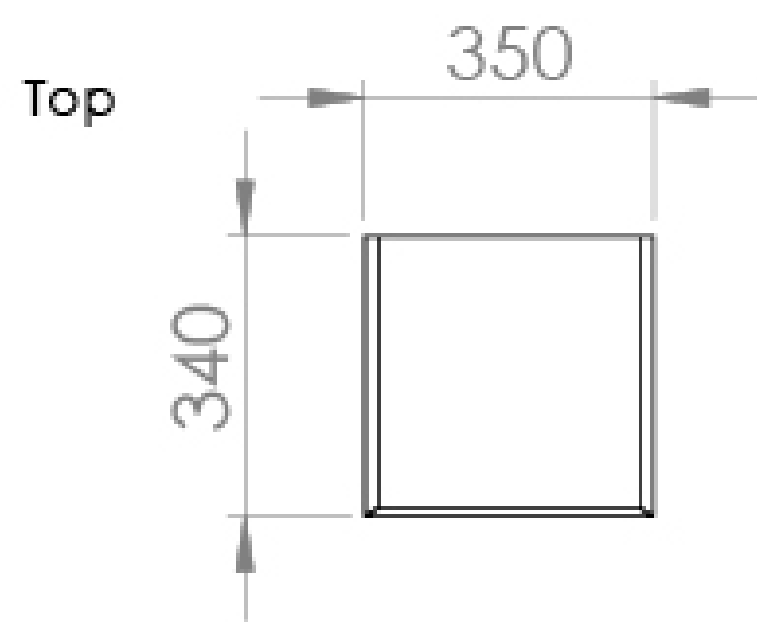

TECHNICAL DRAWING

Saneux reserves the right to alter the specifications and product range without prior notice. Dimensions are given as a guide only. Dimensions should not be used for surrounding furniture, fixtures and fittings until the product is on site.

<https://saneux.com/products/uni-35x170cm-side-unit-english-oak>