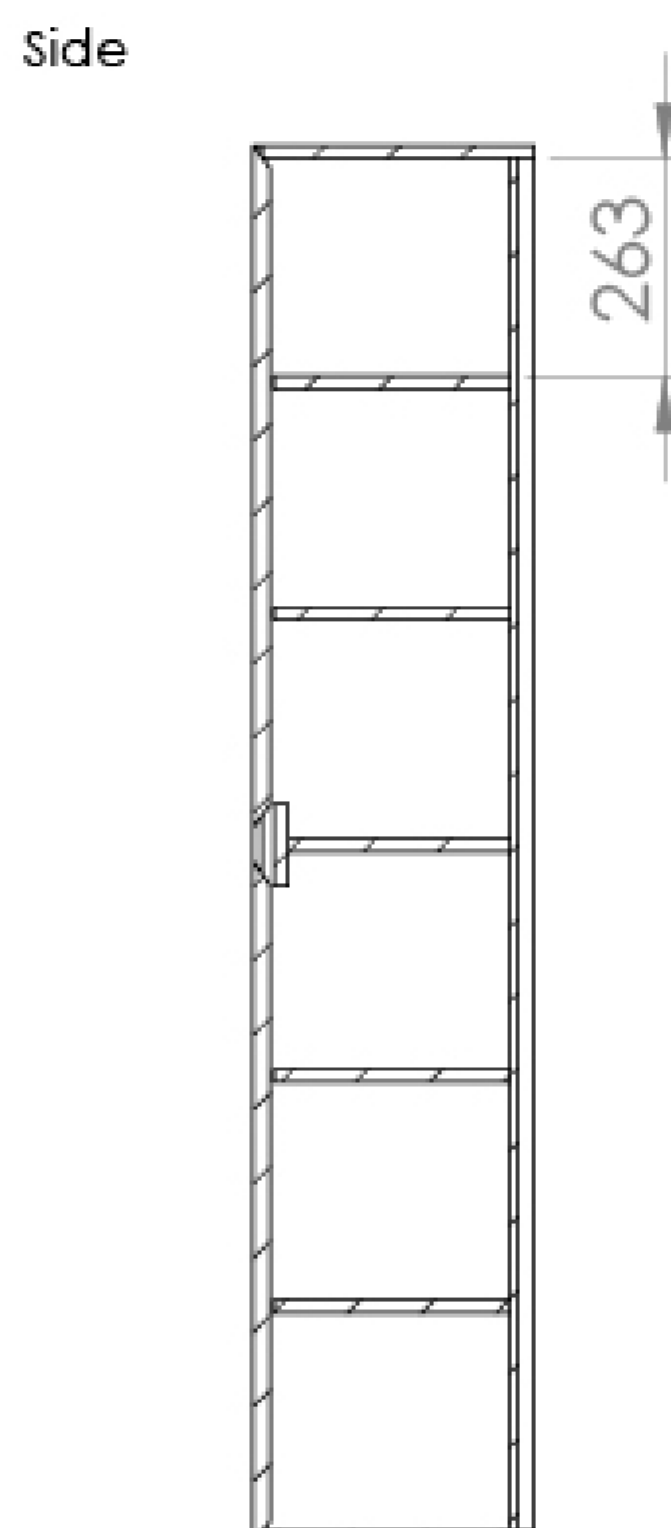

TECHNICAL DRAWING

Saneux reserves the right to alter the specifications and product range without prior notice. Dimensions are given as a guide only. Dimensions should not be used for surrounding furniture, fixtures and fittings until the product is on site.

<https://saneux.com/products/uni-35x170cm-side-unit-english-oak>