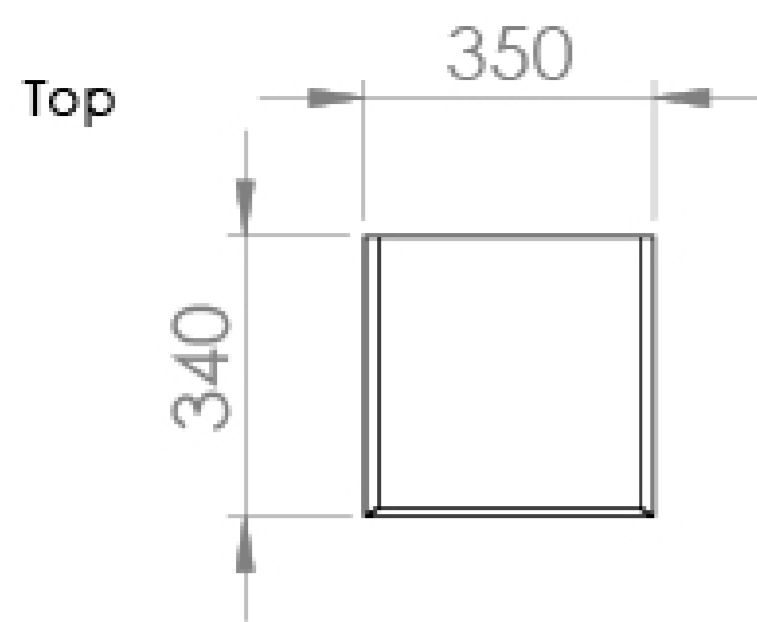

TECHNICAL DRAWING

Saneux reserves the right to alter the specifications and product range without prior notice. Dimensions are given as a guide only. Dimensions should not be used for surrounding furniture, fixtures and fittings until the product is on site.

<https://saneux.com/products/uni-35x170cm-side-unit-english-oak>