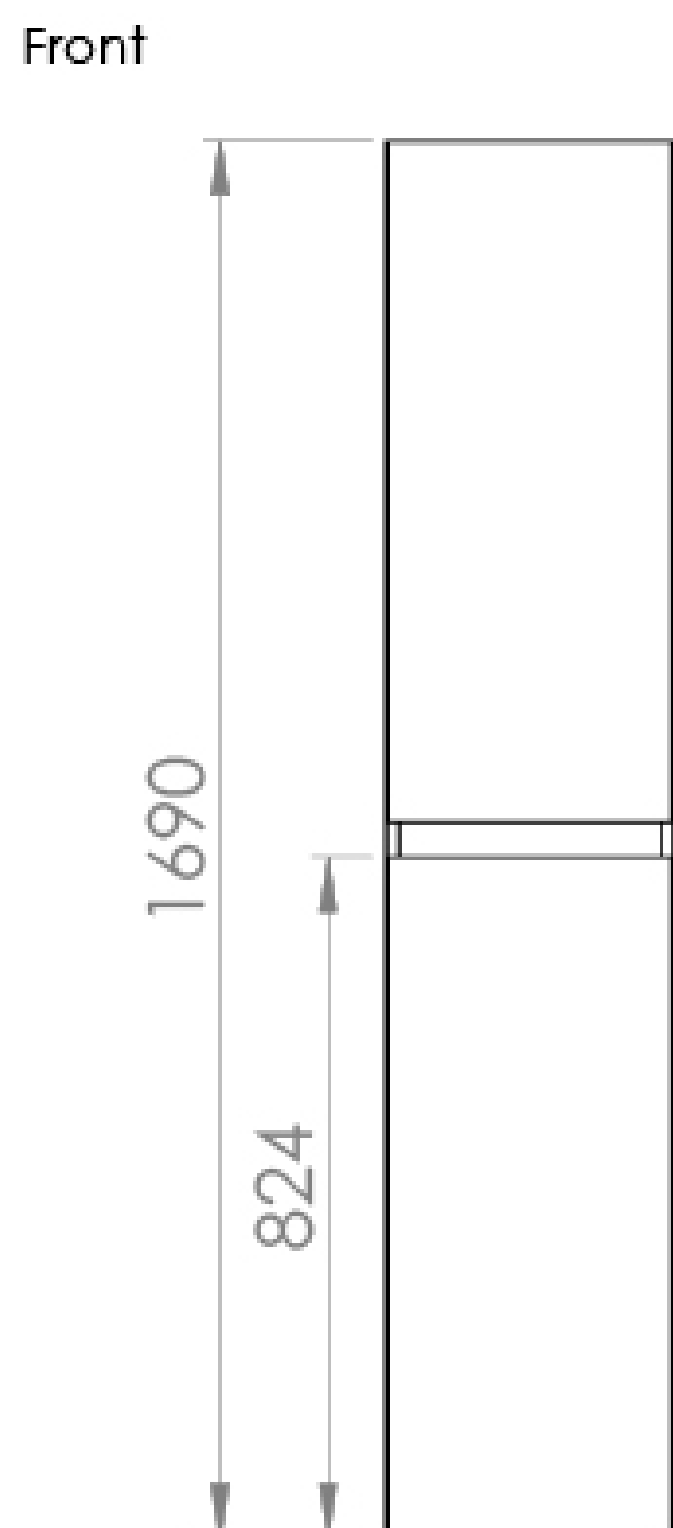

TECHNICAL DRAWING

Saneux reserves the right to alter the specifications and product range without prior notice. Dimensions are given as a guide only. Dimensions should not be used for surrounding furniture, fixtures and fittings until the product is on site.

<https://saneux.com/products/uni-35x170cm-side-unit-english-oak>