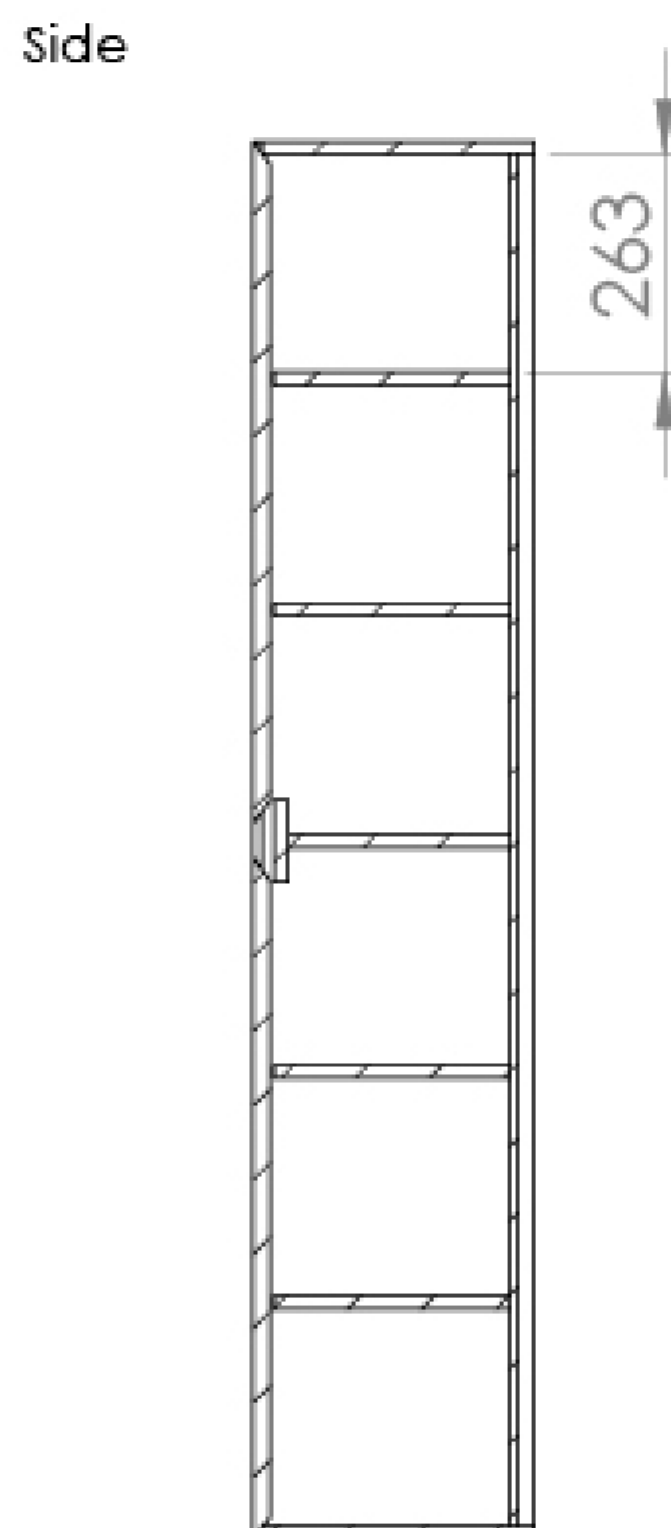

TECHNICAL DRAWING

Saneux reserves the right to alter the specifications and product range without prior notice. Dimensions are given as a guide only. Dimensions should not be used for surrounding furniture, fixtures and fittings until the product is on site.