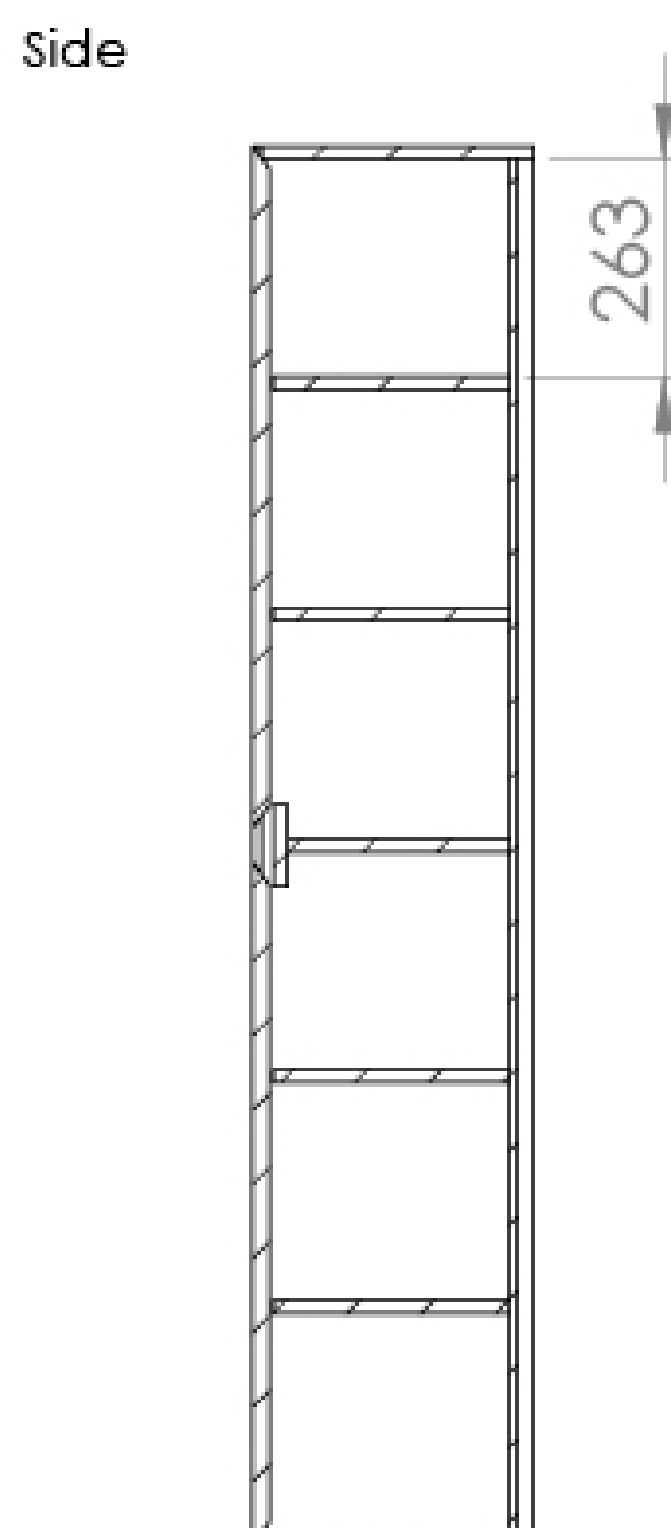

TECHNICAL DRAWING

Saneux reserves the right to alter the specifications and product range without prior notice. Dimensions are given as a guide only. Dimensions should not be used for surrounding furniture, fixtures and fittings until the product is on site.

<https://saneux.com/products/uni-35x170cm-side-unit-english-oak>