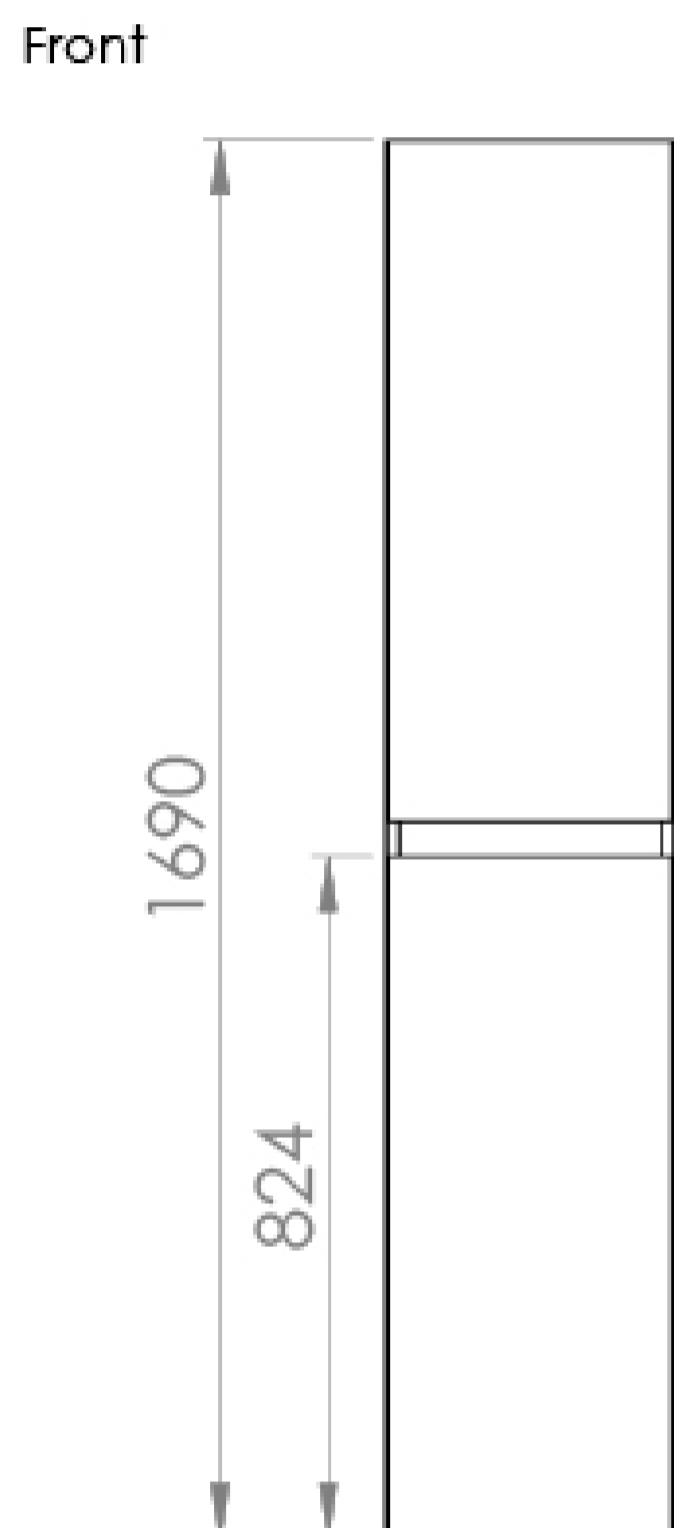

TECHNICAL DRAWING

Saneux reserves the right to alter the specifications and product range without prior notice. Dimensions are given as a guide only. Dimensions should not be used for surrounding furniture, fixtures and fittings until the product is on site.

<https://saneux.com/products/uni-35x170cm-side-unit-english-oak>