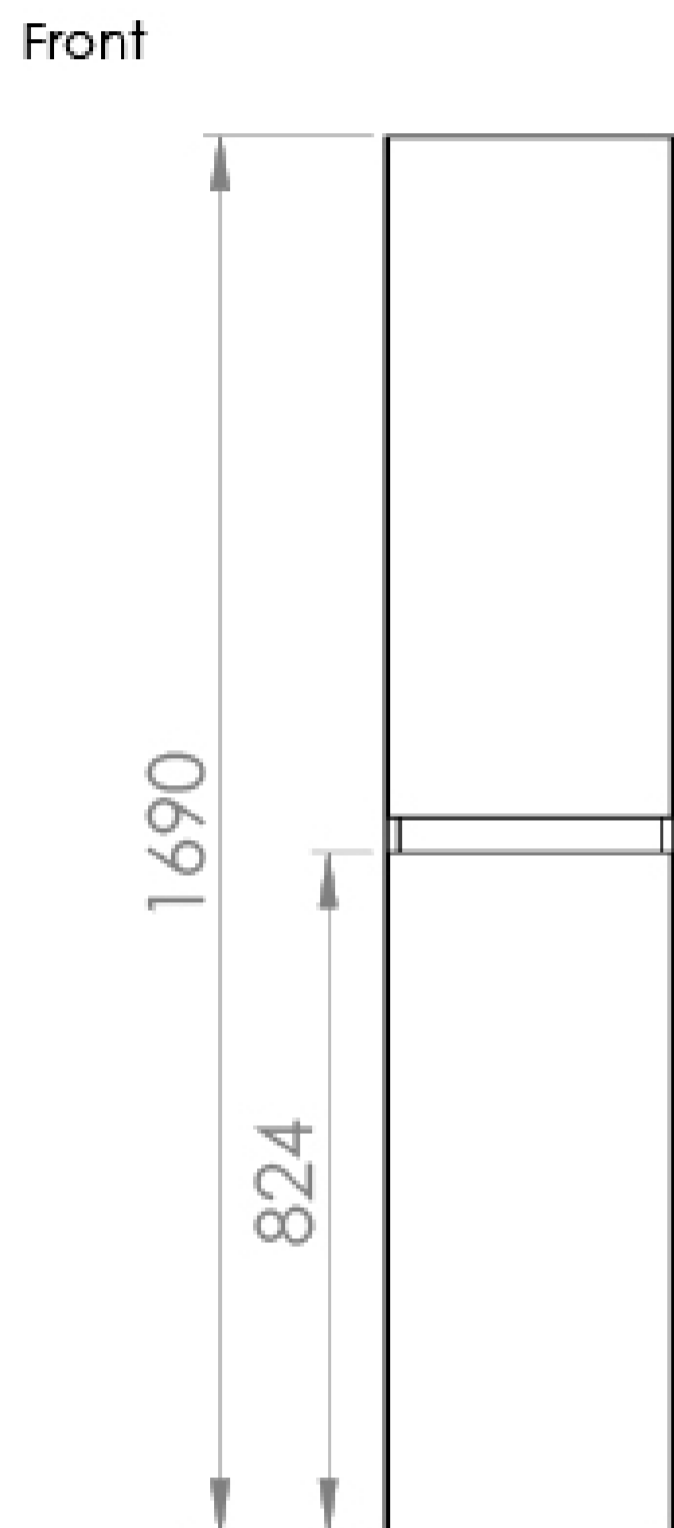

TECHNICAL DRAWING

Saneux reserves the right to alter the specifications and product range without prior notice. Dimensions are given as a guide only. Dimensions should not be used for surrounding furniture, fixtures and fittings until the product is on site.