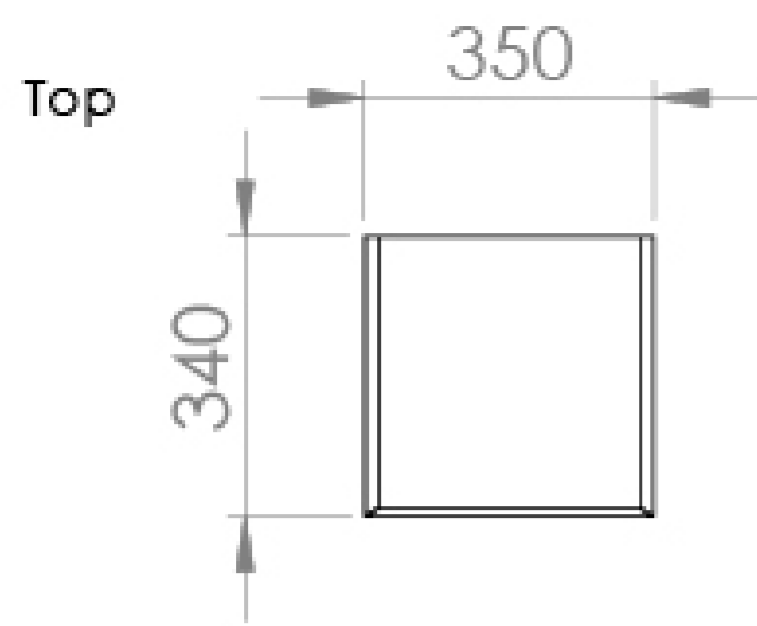

TECHNICAL DRAWING

Saneux reserves the right to alter the specifications and product range without prior notice. Dimensions are given as a guide only. Dimensions should not be used for surrounding furniture, fixtures and fittings until the product is on site.