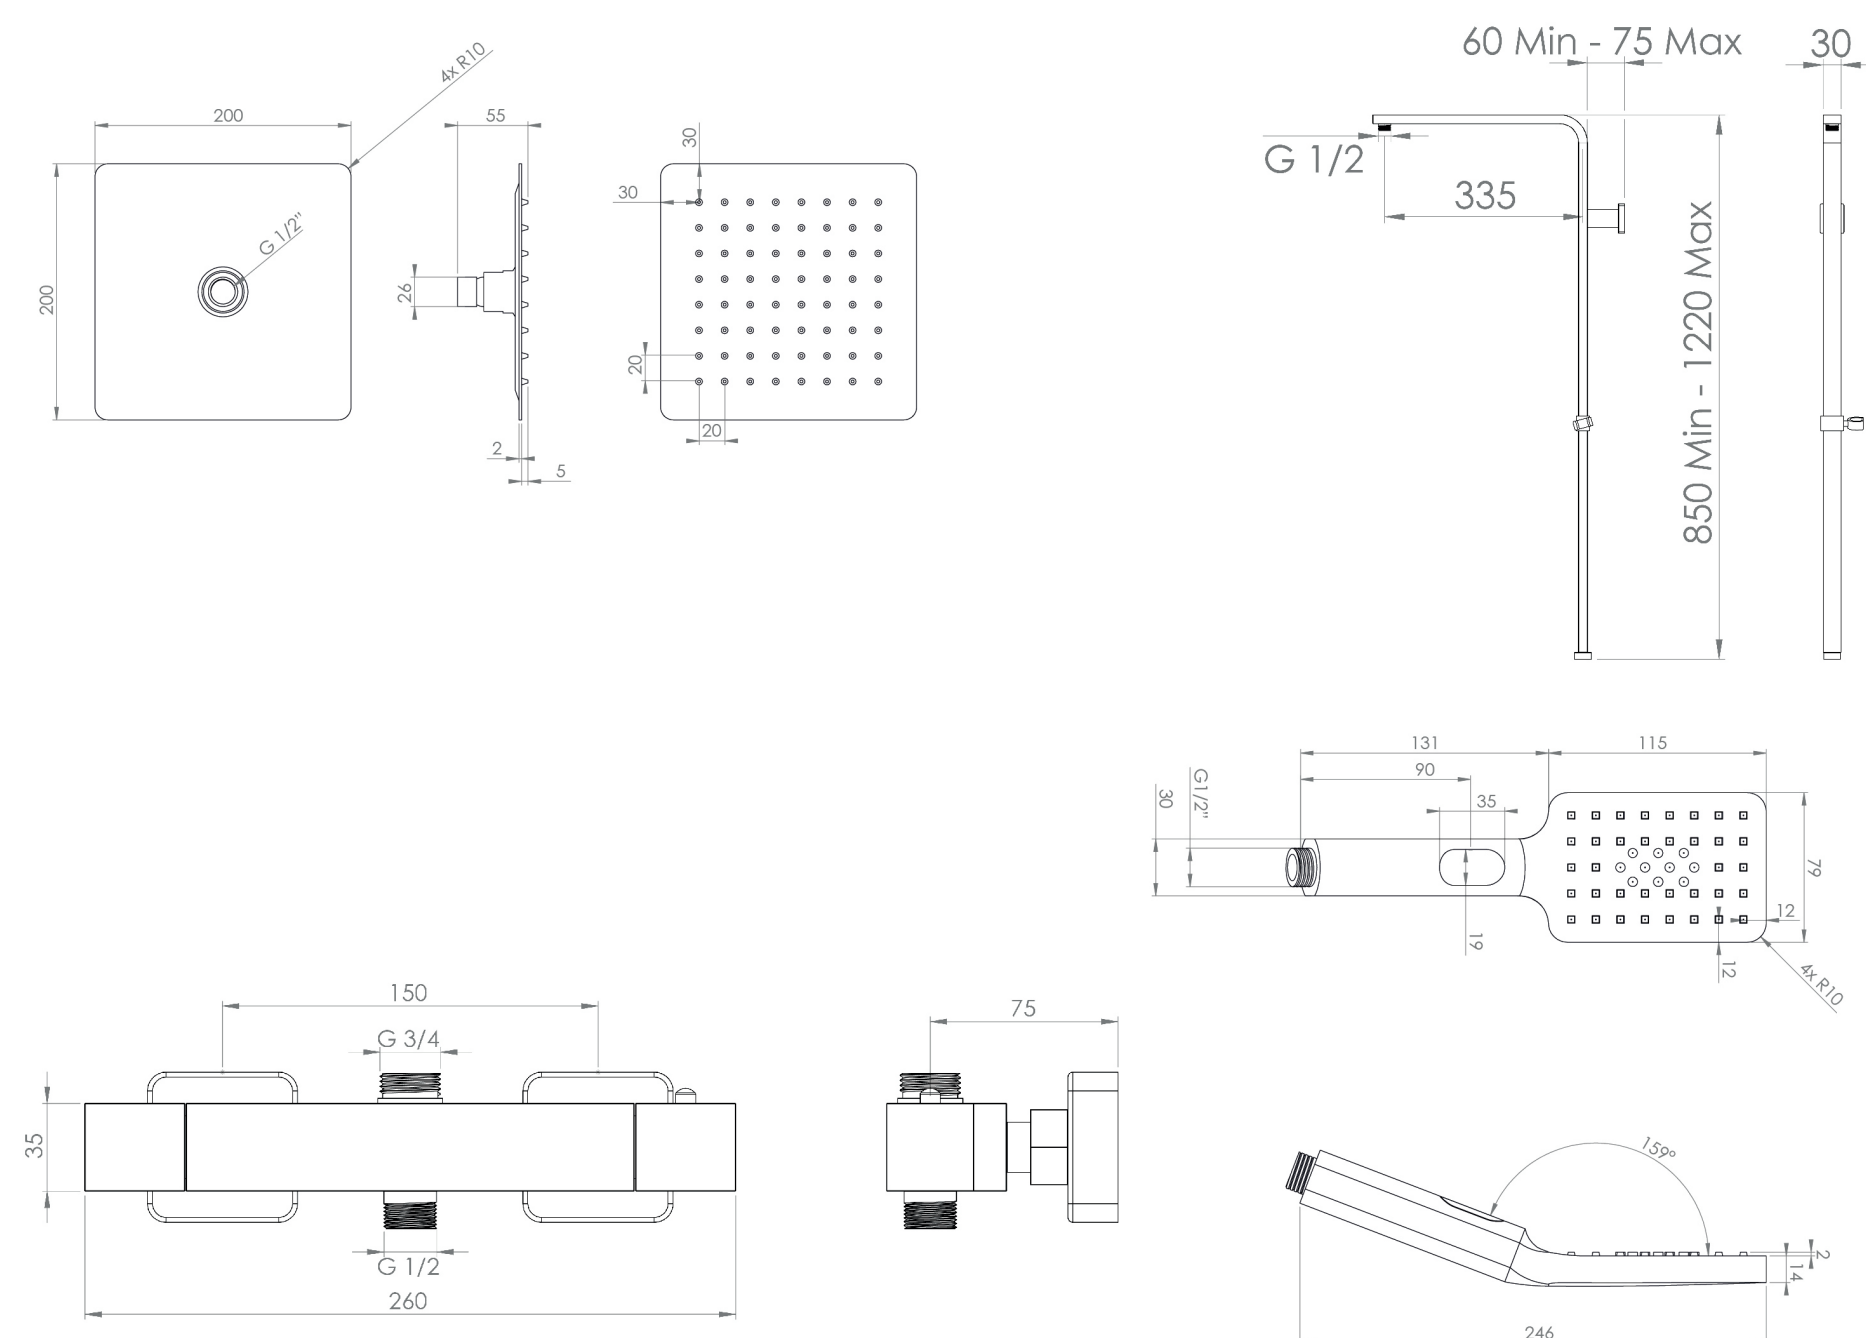

TOOGA 2 WAY SHOWER KIT WITH BAR VALVE - CHROME

Product Code: TO2WK01

PRODUCT INFORMATION

Finish:	Chrome
Outlets:	2 Outlets
Material	Brass
Weight	4.4kg

DESCRIPTION

Please note Image is for illustration purposes only.
Includes Cos round parts. Please locate the Kit items below.

TECHNICAL DRAWING

Saneux reserves the right to alter the specifications and product range without prior notice. Dimensions are given as a guide only. Dimensions should not be used for surrounding furniture, fixtures and fittings until the product is on site.