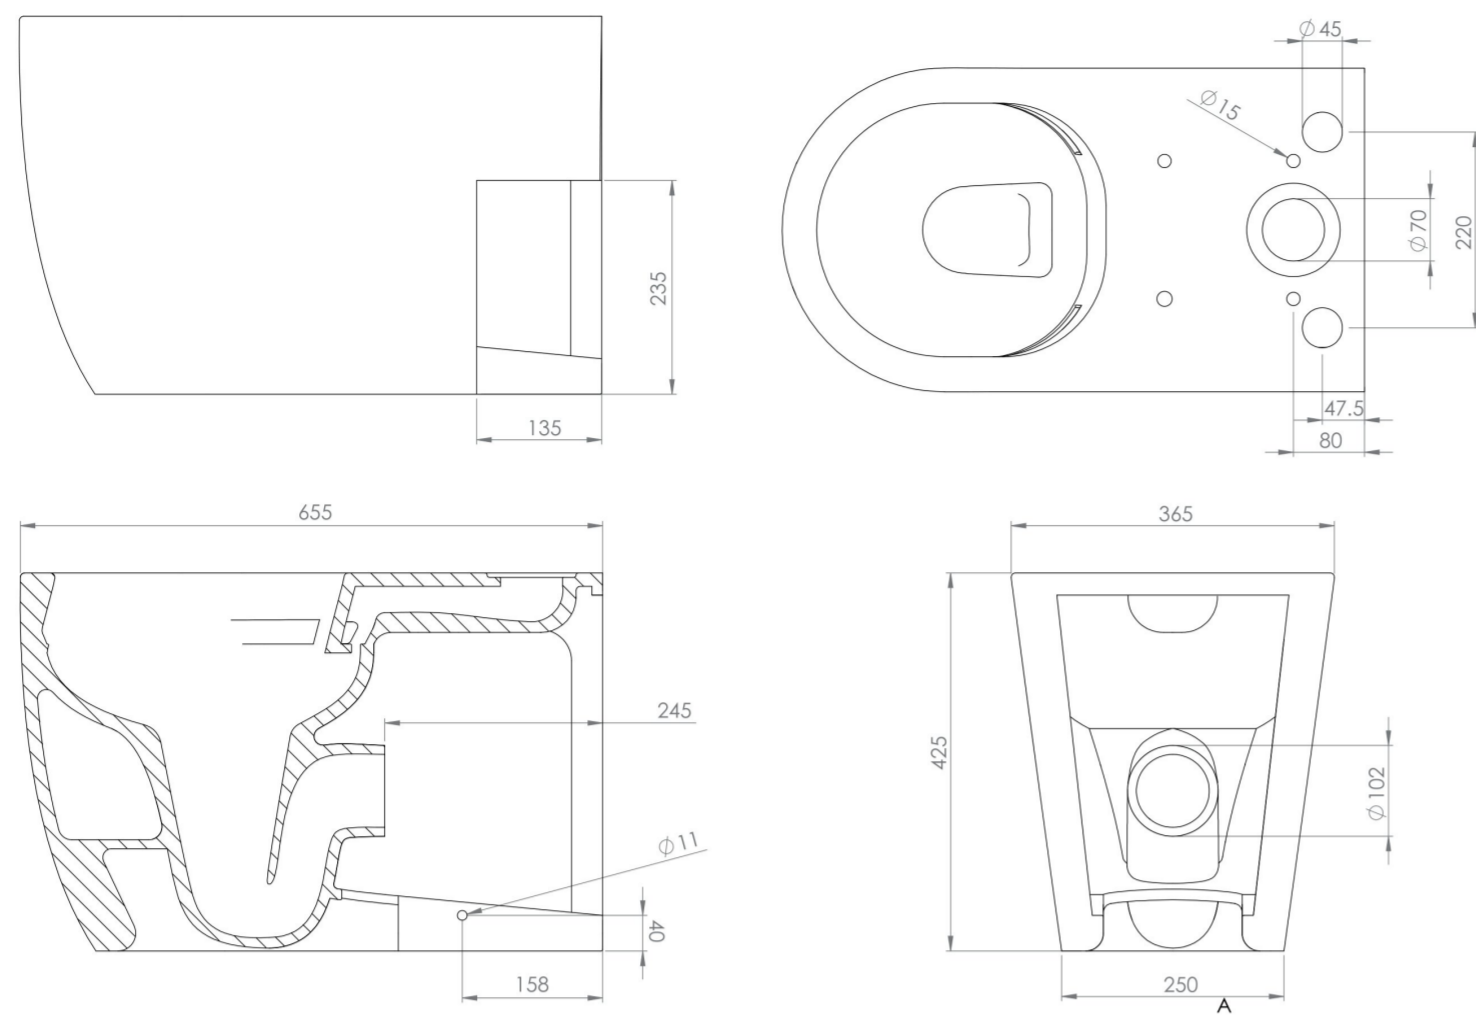

UNI CLOSE COUPLED RIGHT HAND SOIL EXIT WC PAN - RIMLESS

Product Code: 660702

PRODUCT INFORMATION

Finish:	Gloss White
Height:	425mm
Width:	365mm
Depth:	655mm
Material	Ceramic
Weight	37kg
Guarantee	Lifetime
Compatible Toilet Seat(s)	66101, 66102
Compatible Cistern(s)	66071
Type of Flushing	Rimless technology

DESCRIPTION

UNI is our collection of modern, handle-less furniture and ceramics to allow you to create a contemporary bathroom set up.

The UNI close coupled pan with a right hand soil exit has a sleek design with its rounded base and back to wall look to hide pipework. It also has rimless flush technology, meaning there is no obvious rim around the inside of the pan and instead has a clean look. This also prevents the build up of limescale and bacteria which will ensure your pan is hygienic and easy to clean, which is perfect for busy family bathrooms.

*Cistern and seat sold separately

Compatible cistern: 66071

Compatible seats: 66101, 66102

TECHNICAL DRAWING

Saneux reserves the right to alter the specifications and product range without prior notice. Dimensions are given as a guide only. Dimensions should not be used for surrounding furniture, fixtures and fittings until the product is on site.