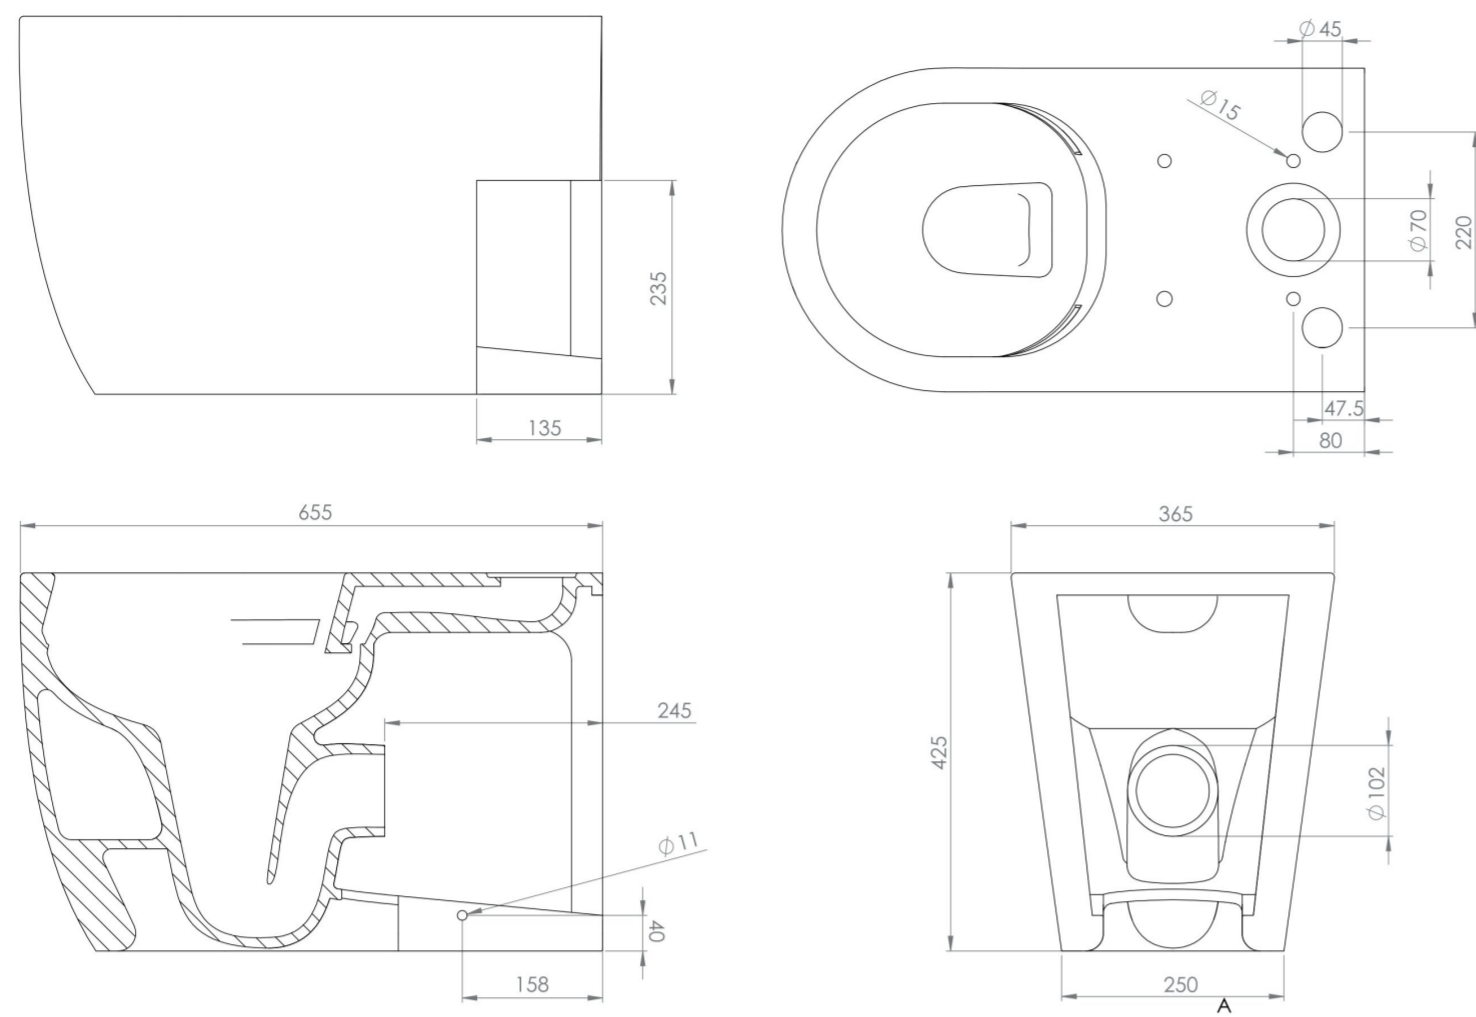

UNI CLOSE COUPLED RIGHT HAND SOIL EXIT WC PAN - RIMLESS

Product Code: 660702

PRODUCT INFORMATION

Finish:	Gloss White
Height:	425mm
Width:	365mm
Depth:	655mm
Material	Ceramic
Weight	37kg
Guarantee	Lifetime
Compatible Toilet Seat(s)	66101, 66102, 500.59
Compatible Cistern(s)	66071
Type of Flushing	Rimless technology

DESCRIPTION

UNI is our collection of modern, handle-less furniture and ceramics to allow you to create a contemporary bathroom set up.

The UNI close coupled pan with a right hand soil exit has a sleek design with its rounded base and back to wall look to hide pipework. It also has rimless flush technology, meaning there is no obvious rim around the inside of the pan and instead has a clean look. This also prevents the build up of limescale and bacteria which will ensure your pan is hygienic and easy to clean, which is perfect for busy family bathrooms.

*Cistern and seat sold separately

Compatible cistern: 66071

Compatible seats: 66101, 66102

TECHNICAL DRAWING

Saneux reserves the right to alter the specifications and product range without prior notice. Dimensions are given as a guide only. Dimensions should not be used for surrounding furniture, fixtures and fittings until the product is on site.