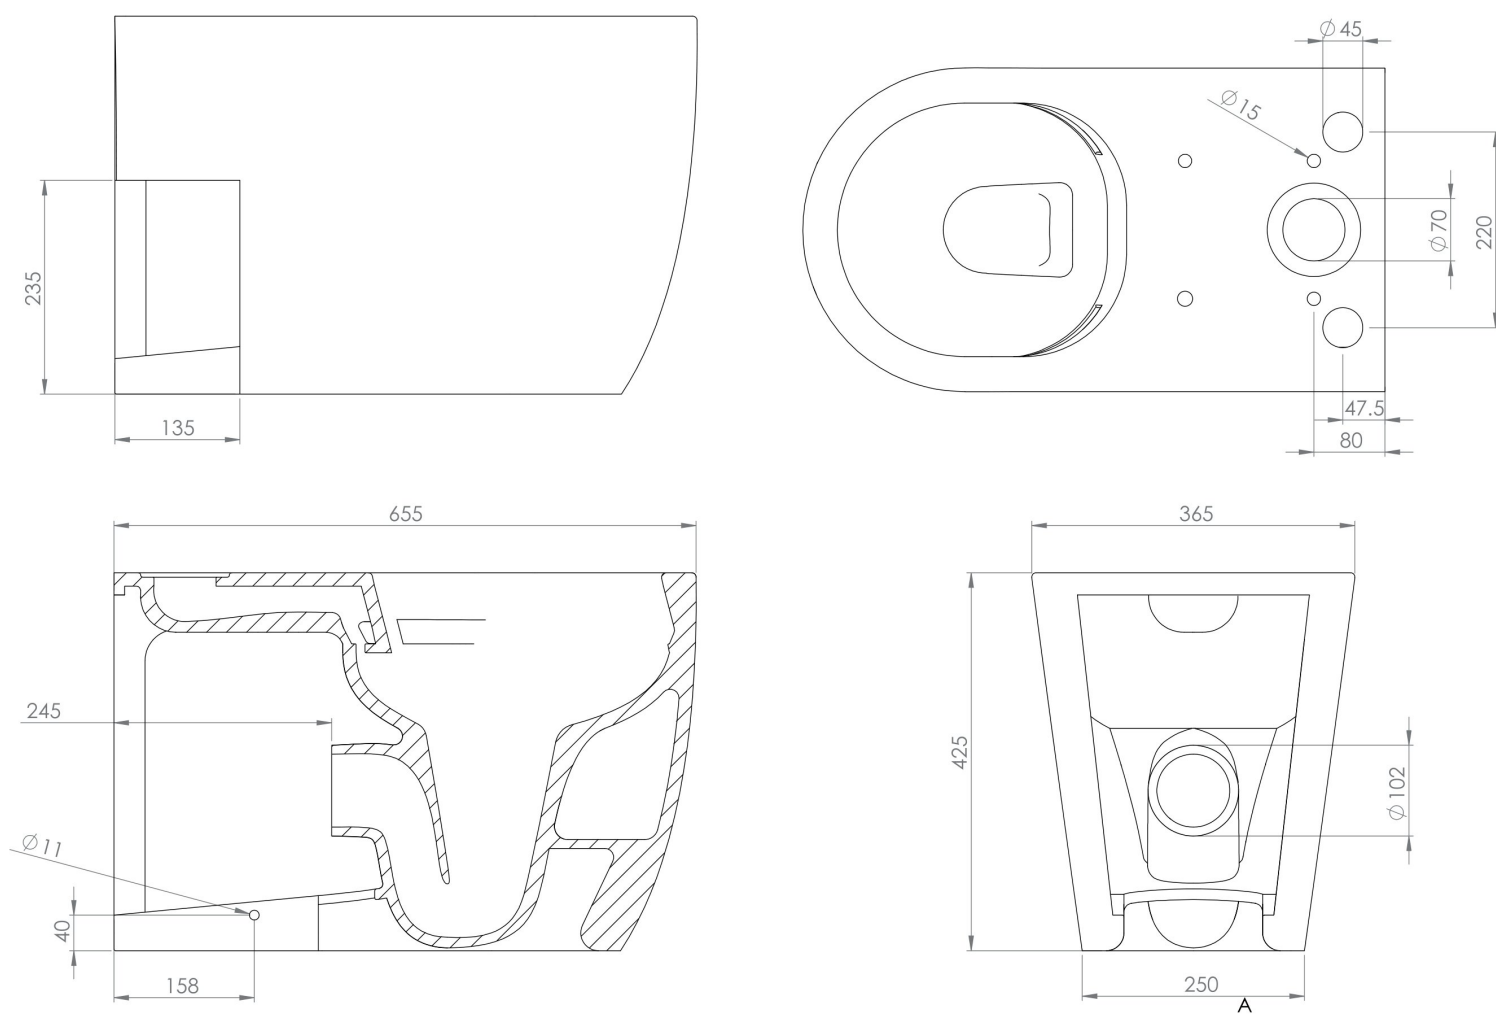

UNI CLOSE COUPLED LEFT HAND SOIL EXIT WC PAN - RIMLESS

Product Code: 660701

PRODUCT INFORMATION

Finish:	Gloss White
Height:	425mm
Width:	365mm
Depth:	655mm
Material	Ceramic
Weight	37kg
Guarantee	Lifetime
Compatible Toilet Seat(s)	66101, 66102, 500.59
Compatible Cistern(s)	66071
Type of Flushing	Rimless technology

DESCRIPTION

UNI is our collection of modern, handle-less furniture and ceramics to allow you to create a contemporary bathroom set up.

The UNI close coupled pan with a left hand soil exit has a sleek design with its rounded base and back to wall look to hide pipework. It also has rimless flush technology, meaning there is no obvious rim around the inside of the pan and instead has a clean look. This also prevents the build up of limescale and bacteria which will ensure your pan is hygienic and easy to clean, which is perfect for busy family bathrooms.

*Cistern and seat sold separately

Compatible cistern: 66071

Compatible seats: 66101, 66102

TECHNICAL DRAWING

Saneux reserves the right to alter the specifications and product range without prior notice. Dimensions are given as a guide only. Dimensions should not be used for surrounding furniture, fixtures and fittings until the product is on site.