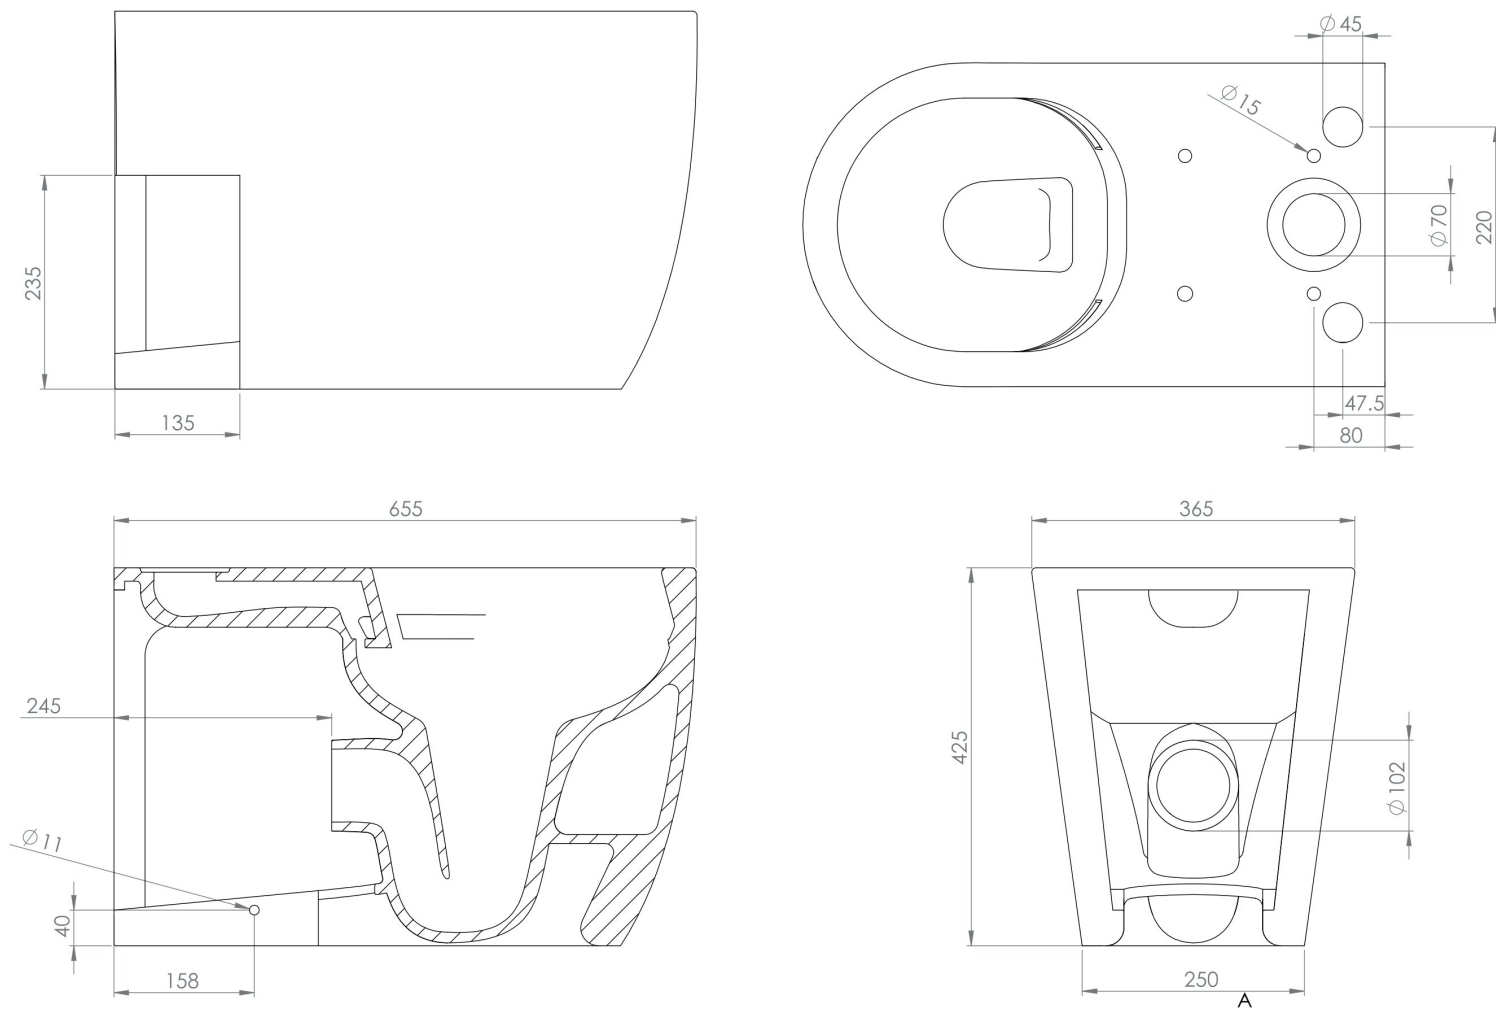

TECHNICAL DRAWING

Saneux reserves the right to alter the specifications and product range without prior notice. Dimensions are given as a guide only. Dimensions should not be used for surrounding furniture, fixtures and fittings until the product is on site.

<https://saneux.com/products/uni-close-coupled-left-hand-soil-exit-wc-pan-rimless>