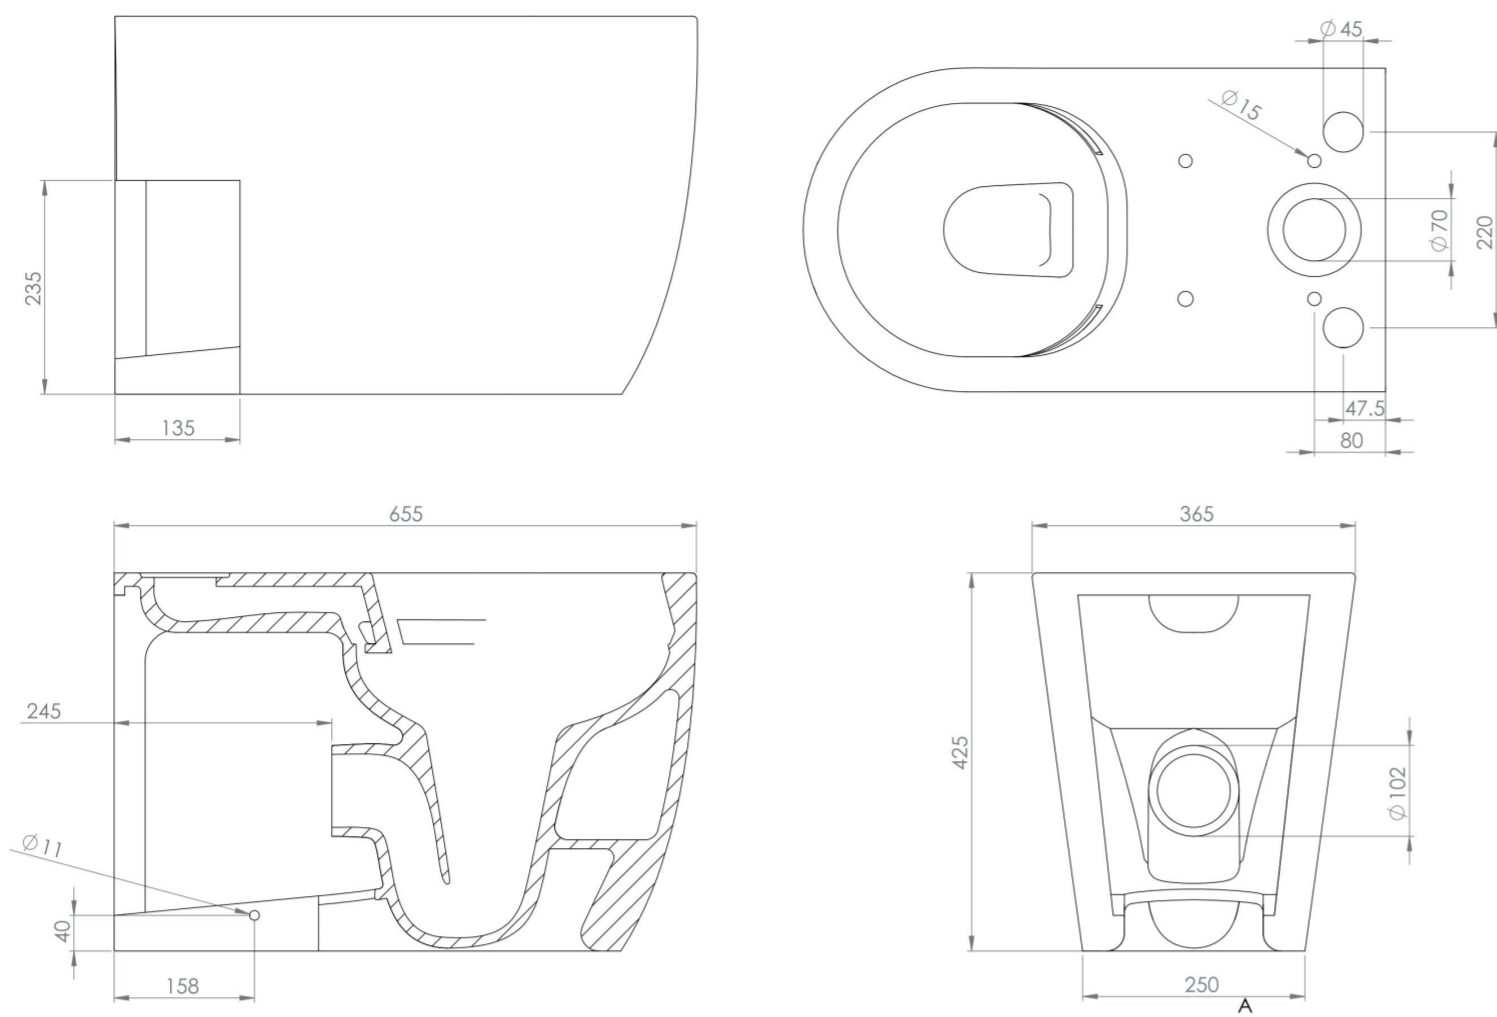

TECHNICAL DRAWING

Saneux reserves the right to alter the specifications and product range without prior notice. Dimensions are given as a guide only. Dimensions should not be used for surrounding furniture, fixtures and fittings until the product is on site.

<https://saneux.com/products/uni-close-coupled-left-hand-soil-exit-wc-pan-rimless>