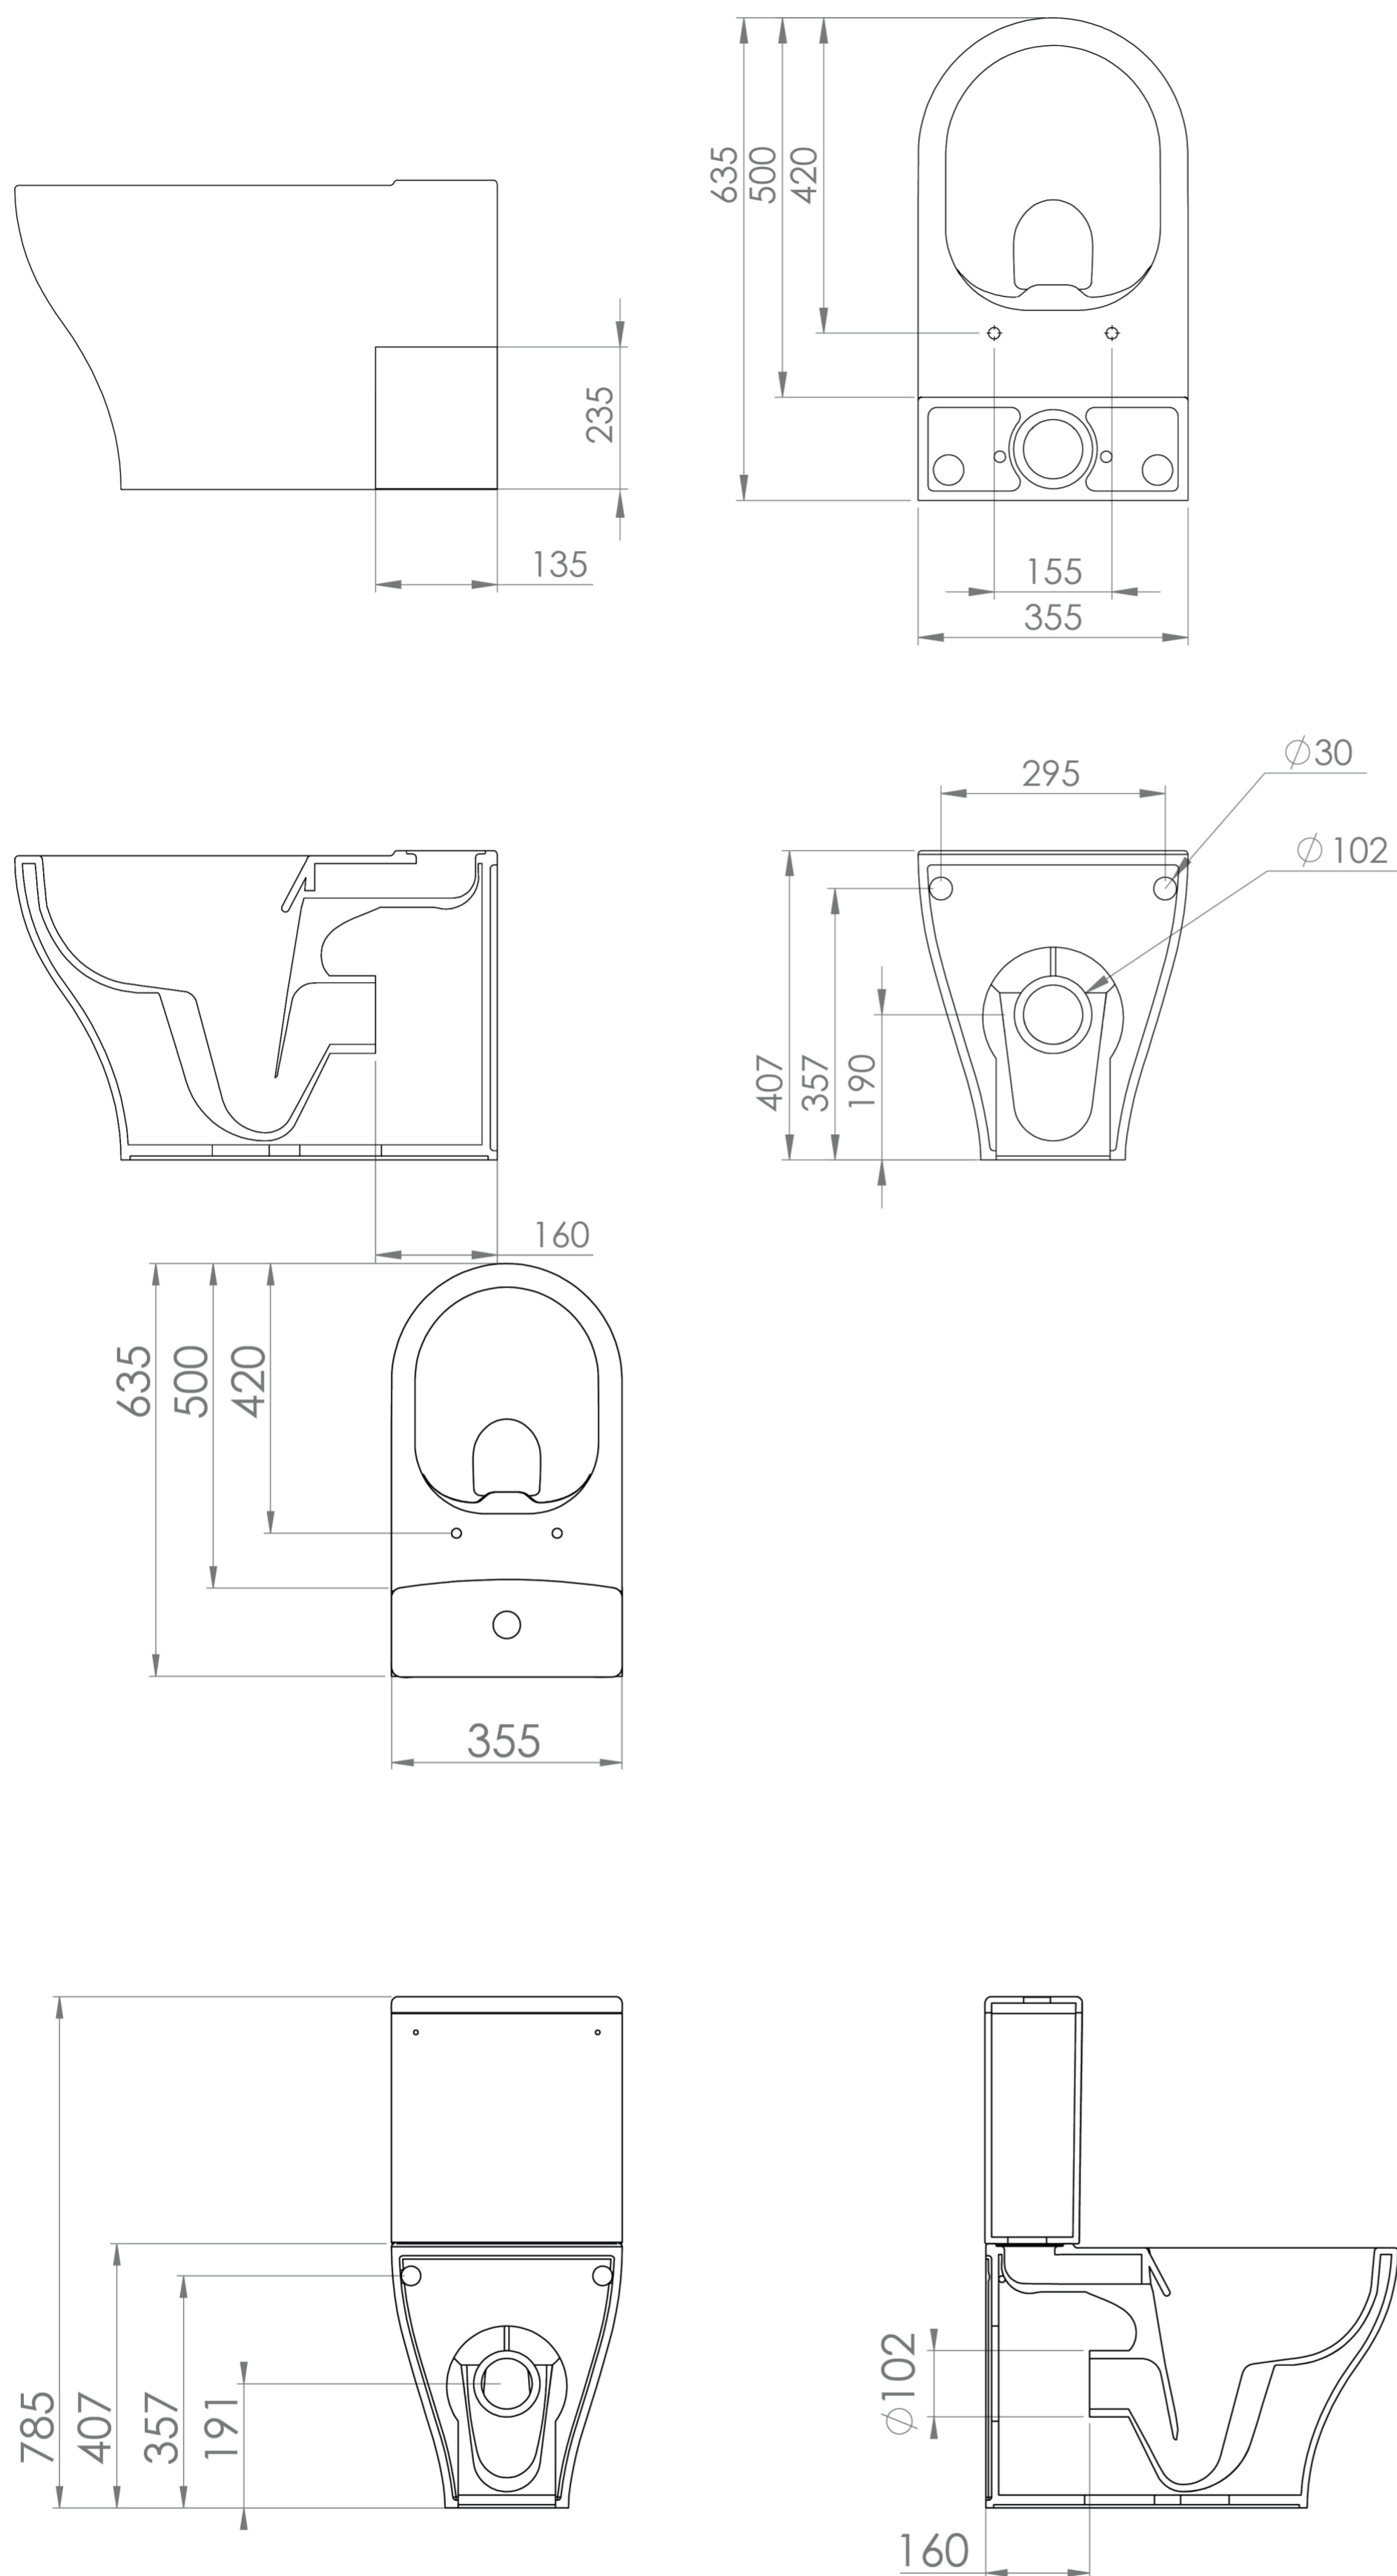

PRAGUE CLOSE COUPLED RIGHT HAND SOIL EXIT WC PAN - RIMLESS

Product Code: PR0902

PRODUCT INFORMATION

Finish:	Gloss White
Height:	407mm
Width:	355mm
Depth:	635mm
Material	Ceramic
Weight	33.25kg
Guarantee	Lifetime
Compatible Toilet Seat(s)	PR092, PR098
Compatible Cistern(s)	PR091
Type of Flushing	Rimless technology

DESCRIPTION

The PRAGUE range stands out from the rest with its functional and sophisticated design.

This close coupled WC pan with a right hand soil exit features rimless technology to ensure no germs and grime can be harboured, quiet flushing and maximum hygiene, plus the sleek curved design is appealing to all.

*Cistern and seat sold separately

Compatible cistern: PR091

Compatible seats: PR092, PR098

TECHNICAL DRAWING

Saneux reserves the right to alter the specifications and product range without prior notice. Dimensions are given as a guide only. Dimensions should not be used for surrounding furniture, fixtures and fittings until the product is on site.