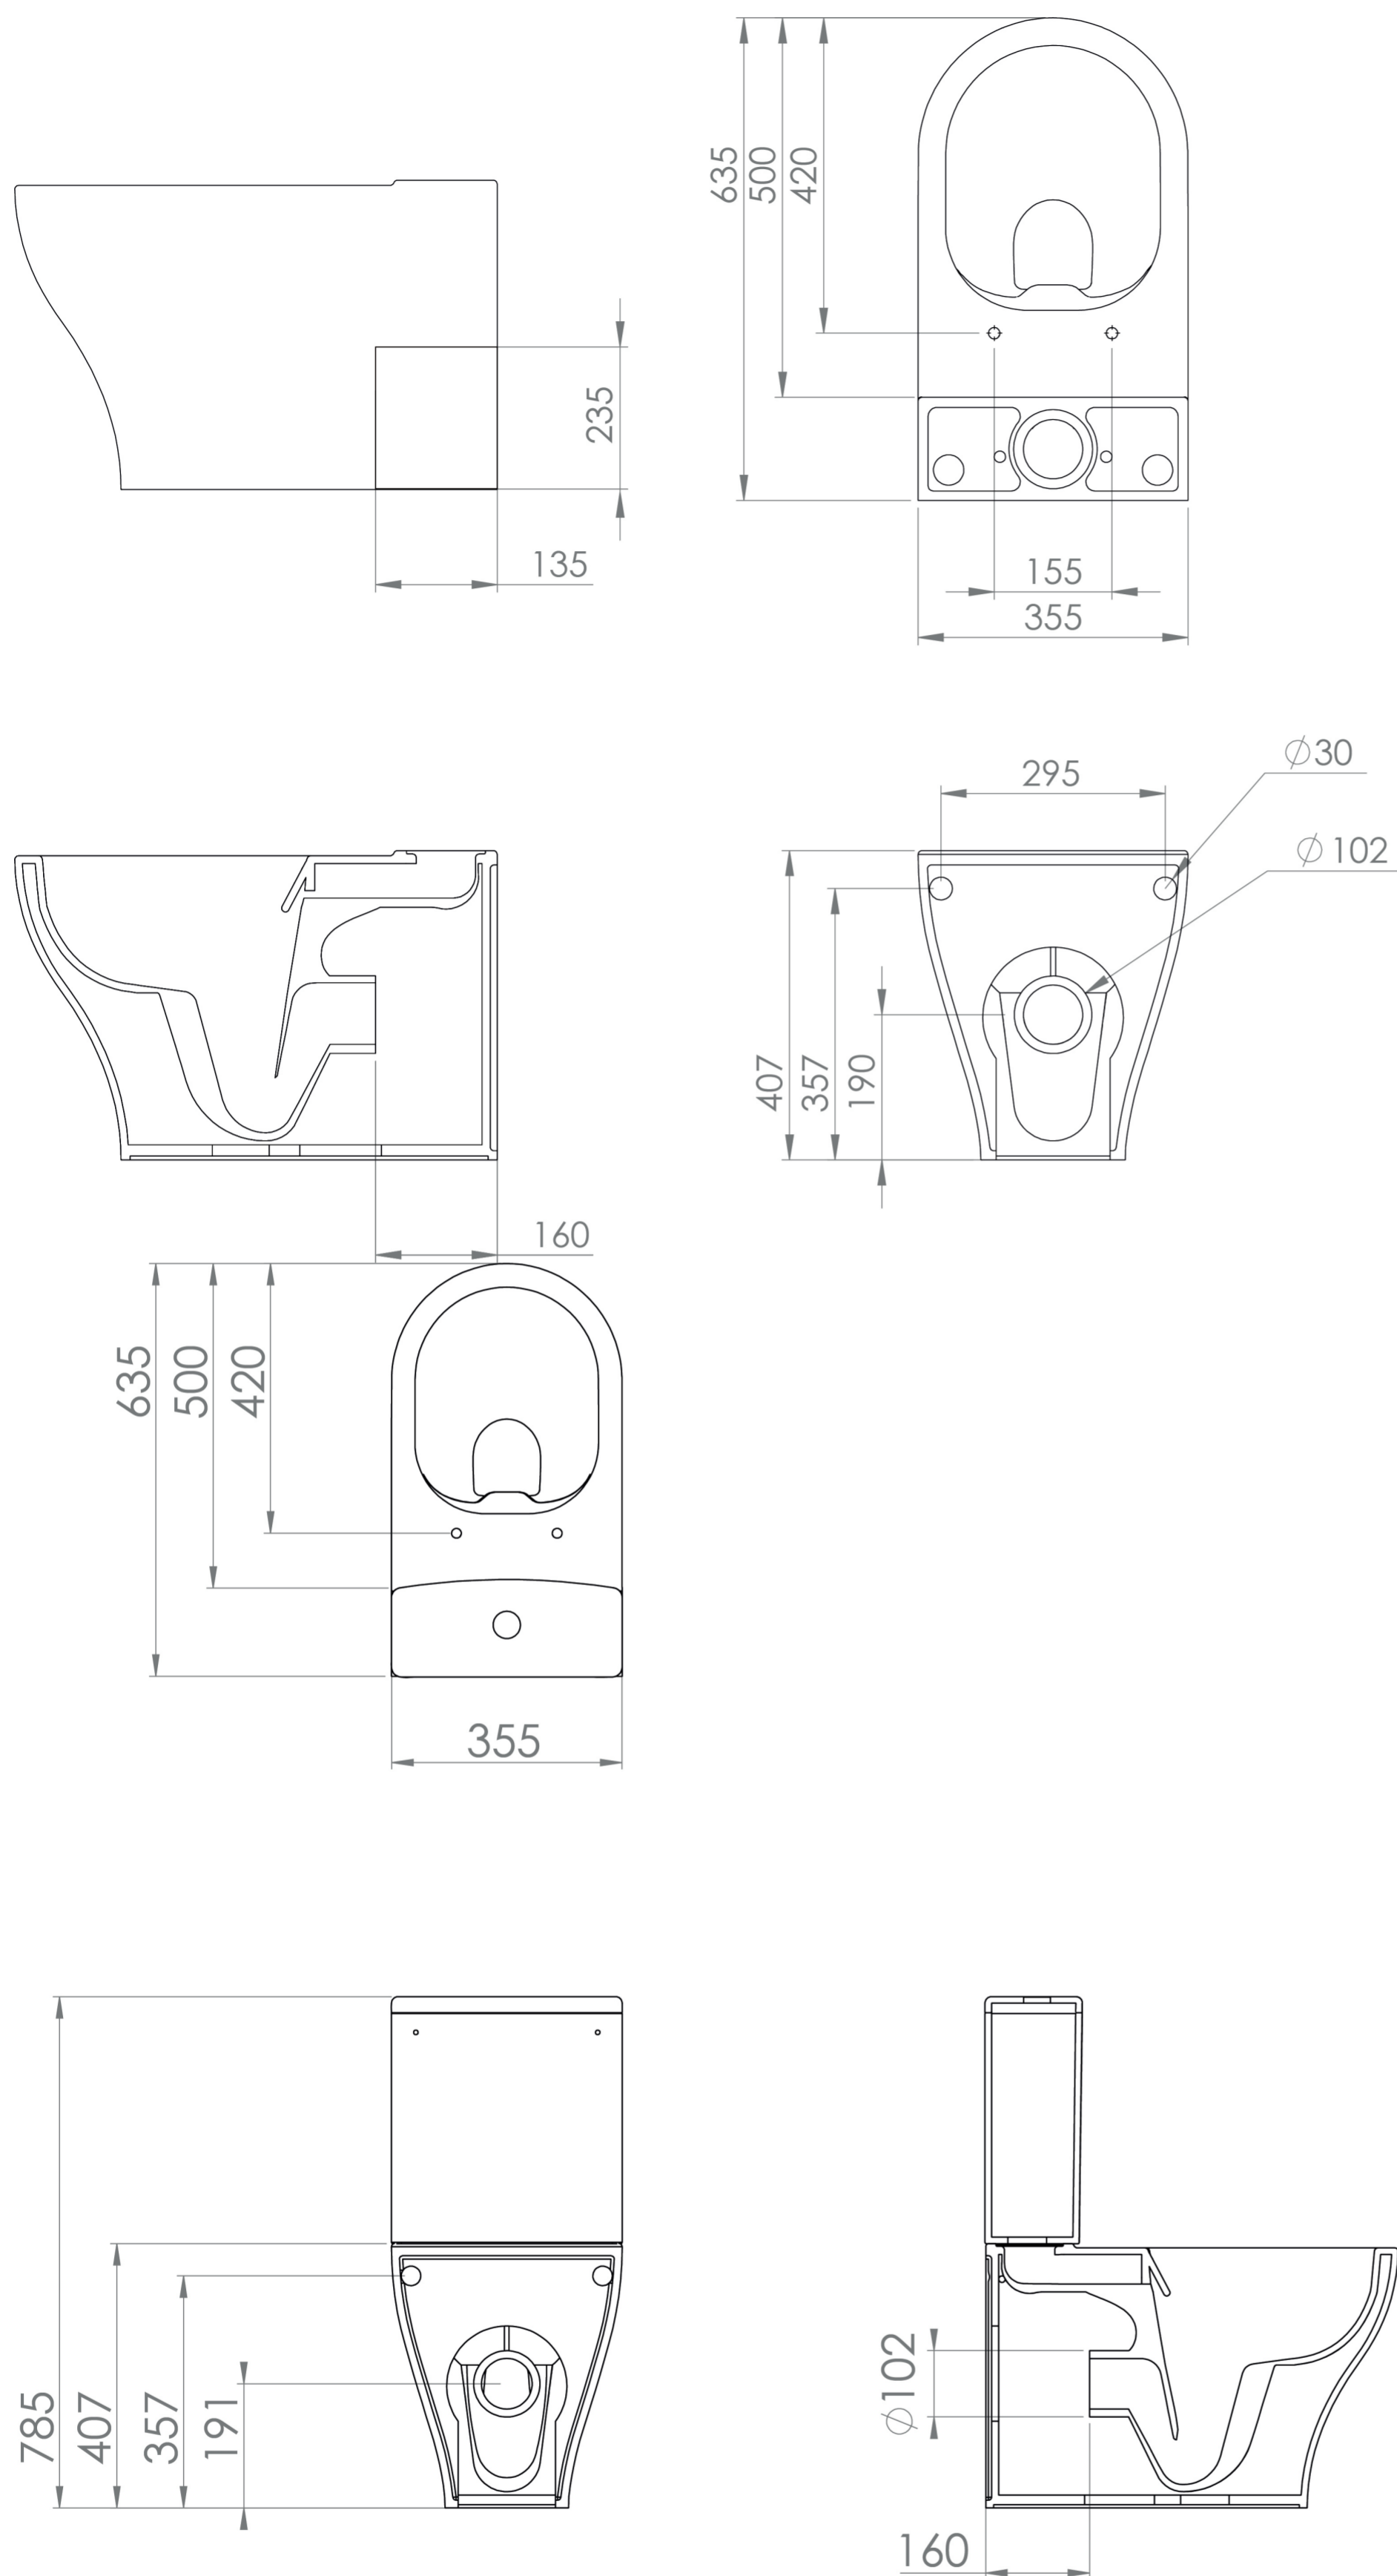

TECHNICAL DRAWING

Saneux reserves the right to alter the specifications and product range without prior notice. Dimensions are given as a guide only. Dimensions should not be used for surrounding furniture, fixtures and fittings until the product is on site.