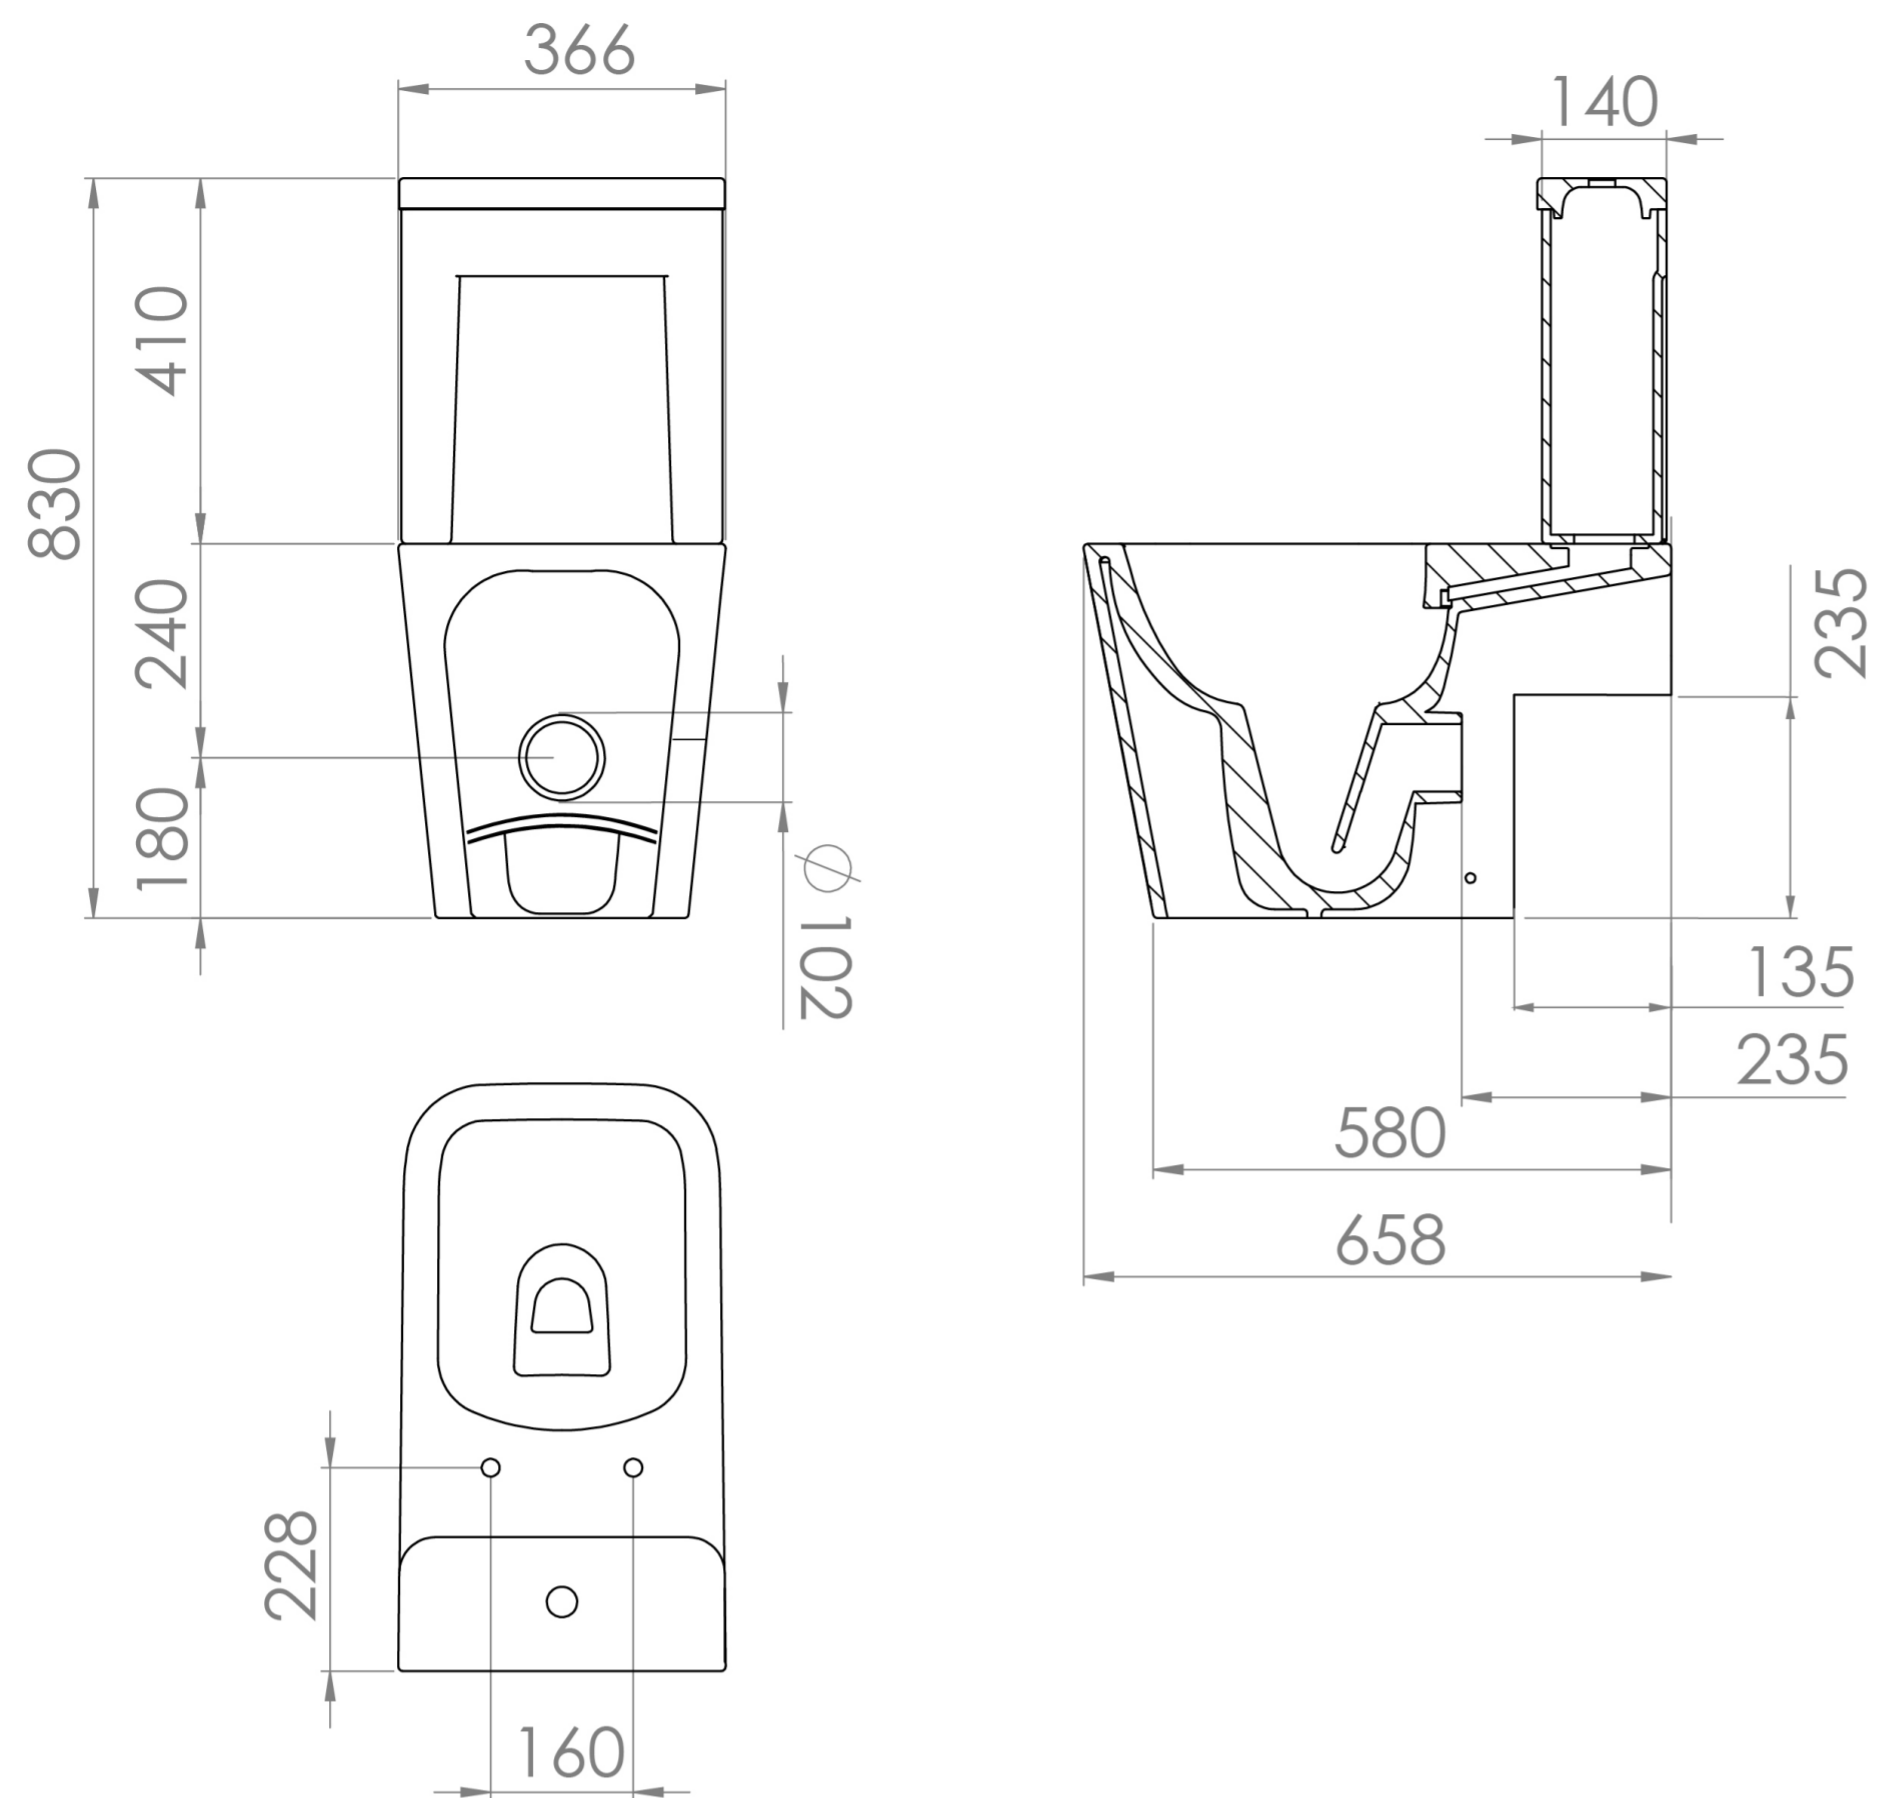

## PRODUCT INFORMATION

<b>Finish:</b>	Gloss White
<b>Height:</b>	420mm
<b>Width:</b>	366mm
<b>Depth:</b>	658mm
<b>Material</b>	Ceramic
<b>Weight</b>	39.5kg
<b>Guarantee</b>	Lifetime
<b>Compatible Toilet Seat(s)</b>	MATS01
<b>Compatible Cistern(s)</b>	MACI01
<b>Type of Flushing</b>	Rimless technology

## DESCRIPTION

MATTEO offers an unmistakable style with its square design that is fit for any modern bathroom.

This close-coupled pan with a left-hand soil exit has straight lines and subtle curves which adds a softer look to it, plus allows it to pair with other collections of ours like HYDE. It is also rimless which prevents the build up of grime and bacteria, and makes cleaning simple.