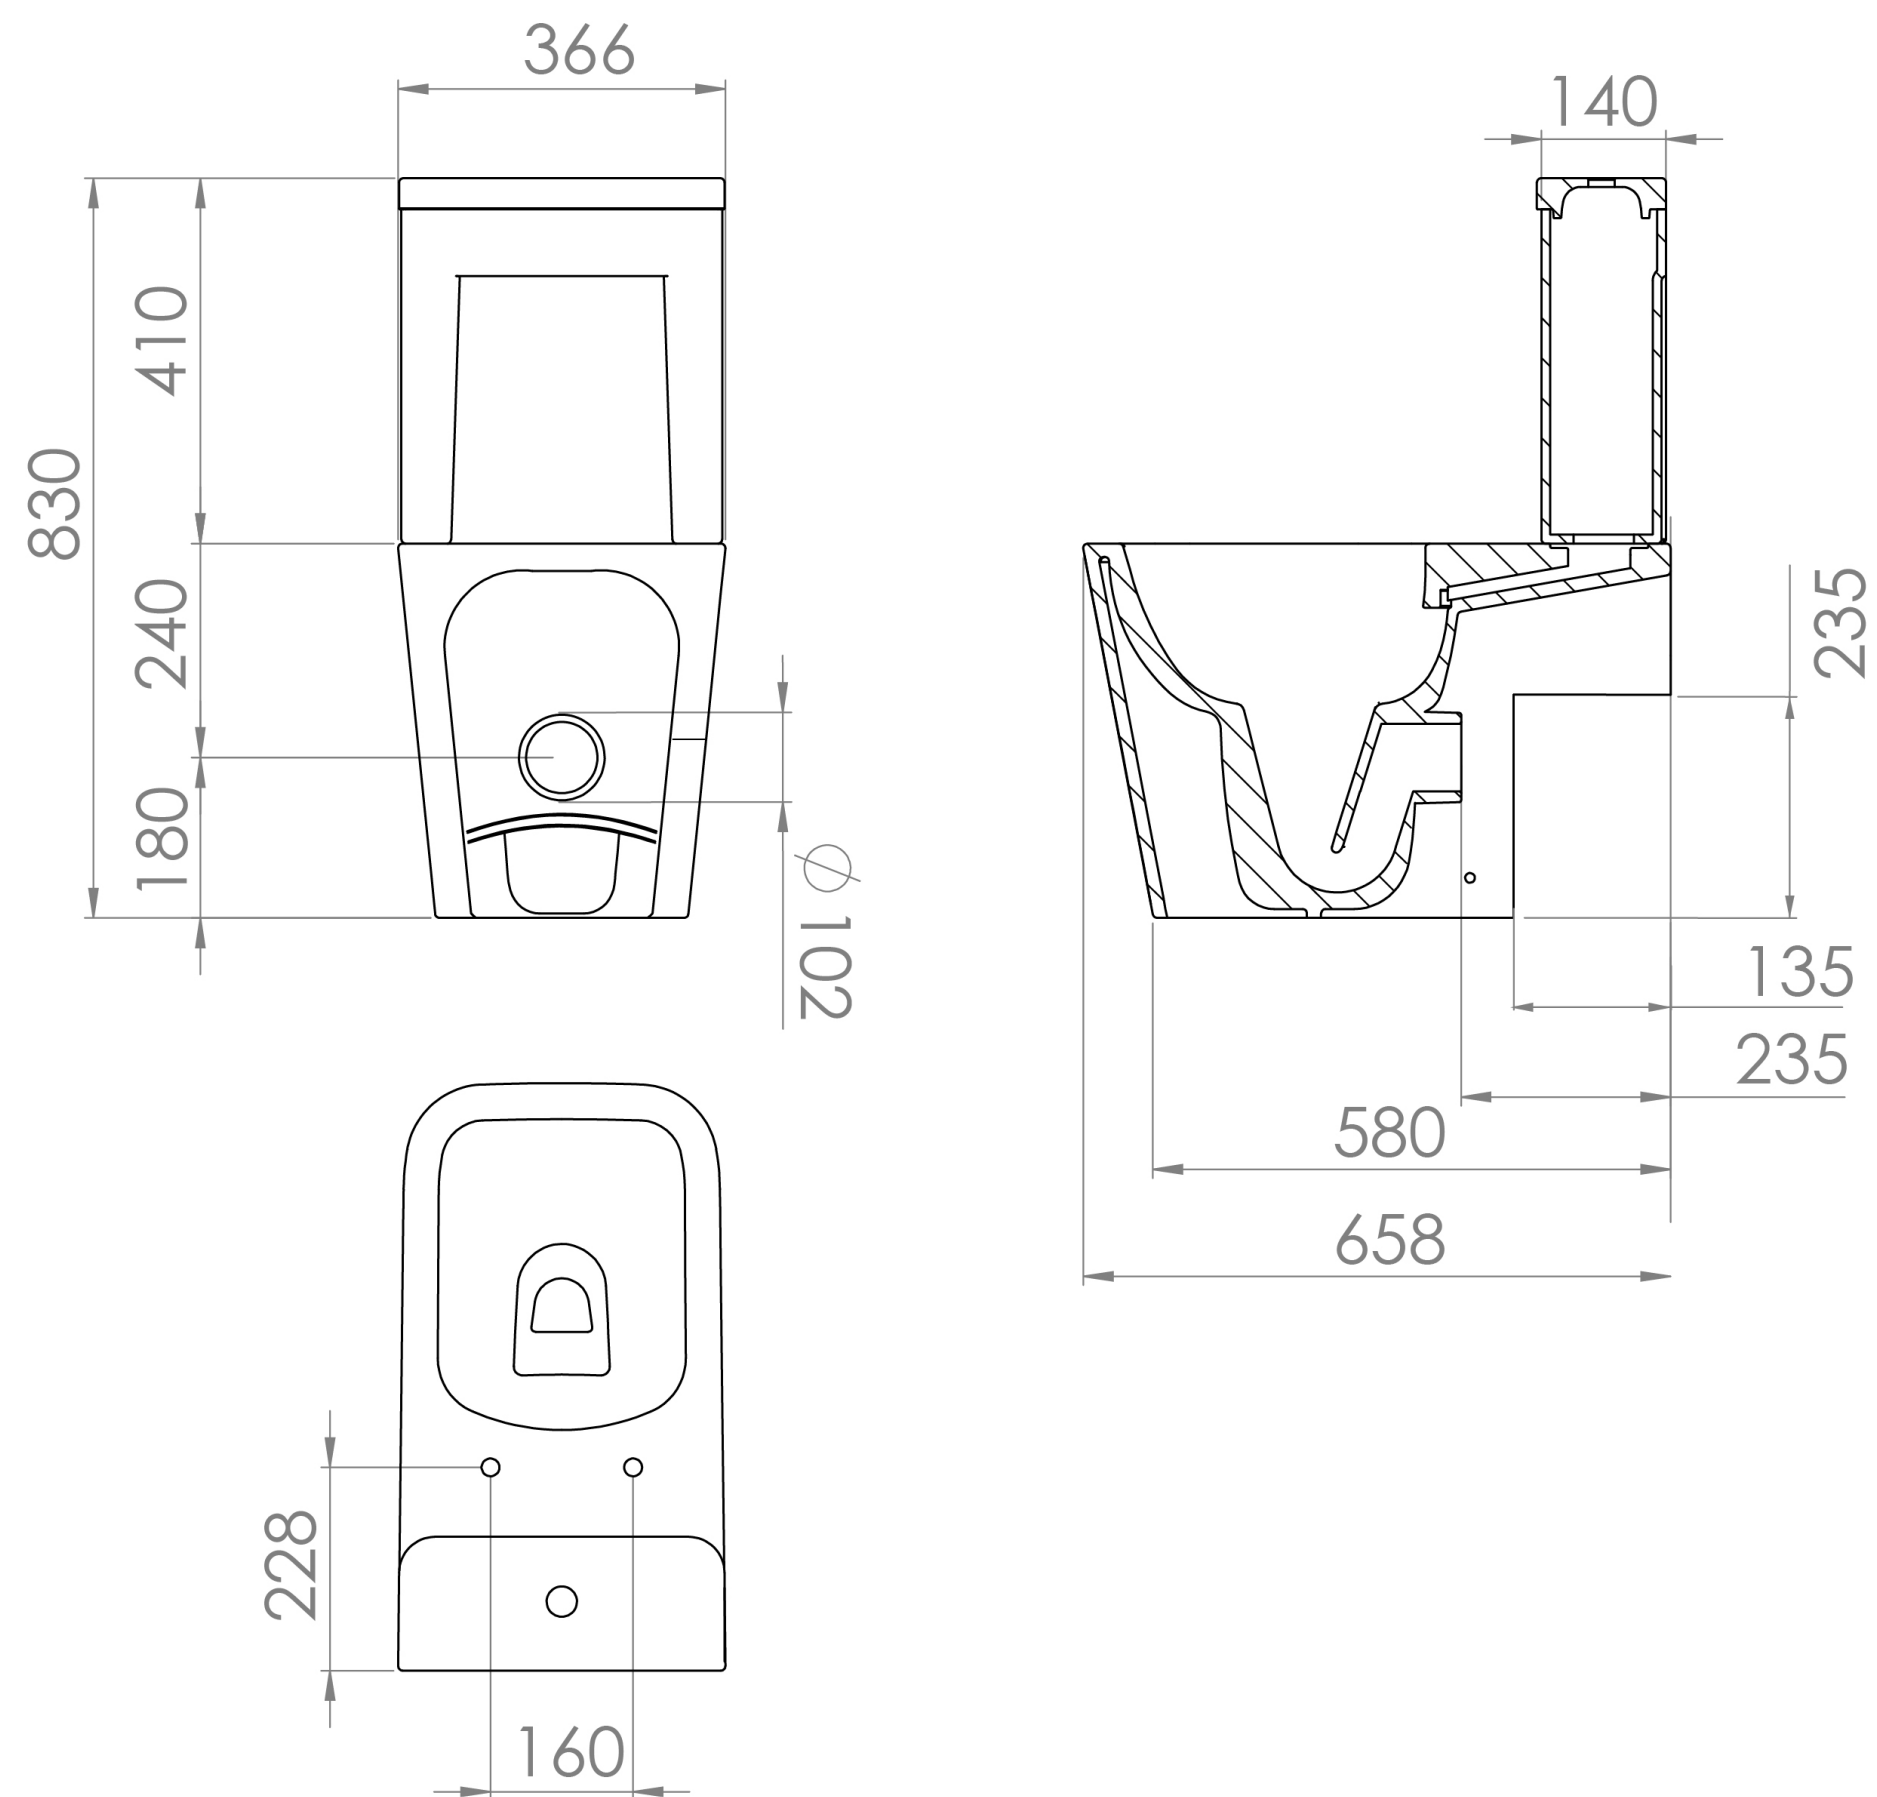

MATTEO CLOSE COUPLED LEFT HAND SOIL EXIT WC PAN - RIMLESS

Product Code: MACC01.L

PRODUCT INFORMATION

Finish:	Gloss White
Height:	420mm
Width:	366mm
Depth:	658mm
Material	Ceramic
Weight	39.5kg
Guarantee	Lifetime
Compatible Toilet Seat(s)	MATS01
Compatible Cistern(s)	MACI01
Type of Flushing	Rimless technology

DESCRIPTION

MATTEO offers an unmistakable style with its square design that is fit for any modern bathroom.

This close-coupled pan with a left-hand soil exit has straight lines and subtle curves which adds a softer look to it, plus allows it to pair with other collections of ours like HYDE. It is also rimless which prevents the build up of grime and bacteria, and makes cleaning simple.

*Cistern and seat sold separately

Compatible cistern: MACI01

Compatible seat: MATS01

TECHNICAL DRAWING

Saneux reserves the right to alter the specifications and product range without prior notice. Dimensions are given as a guide only. Dimensions should not be used for surrounding furniture, fixtures and fittings until the product is on site.

<https://saneux.com/products/matteo-close-coupled-left-hand-soil-exit-wc-pan-rimless>