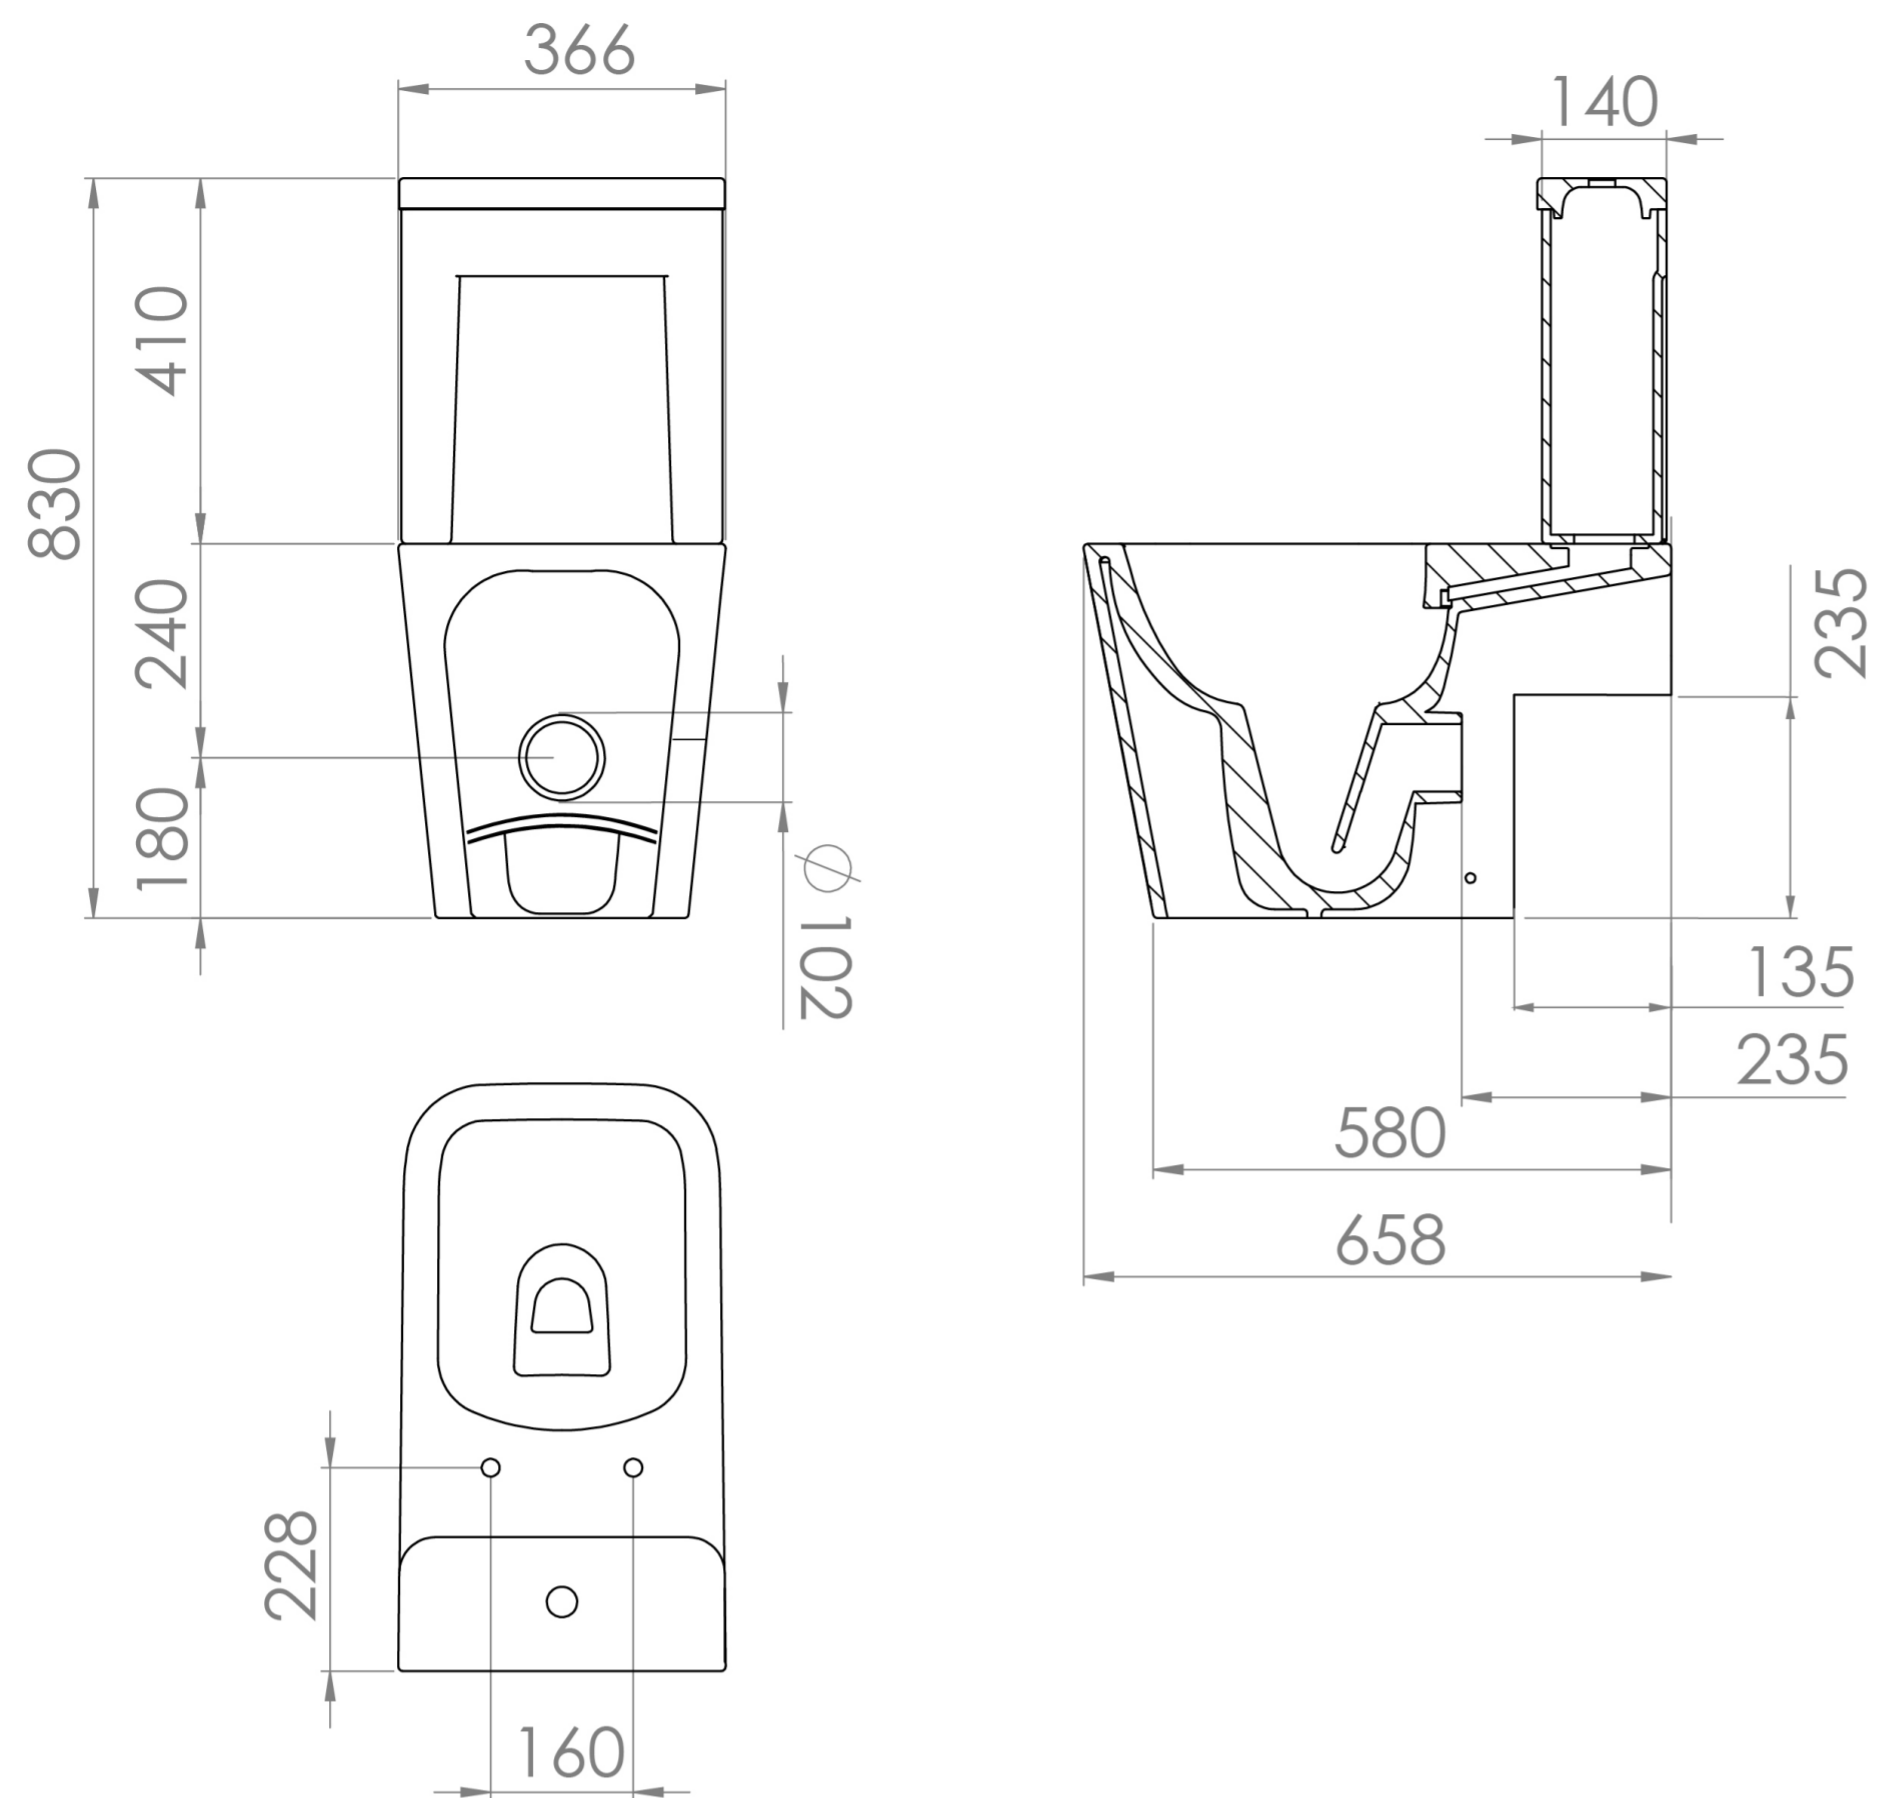

MATTEO CLOSE COUPLED LEFT HAND SOIL EXIT WC PAN - RIMLESS

Product Code: MACC01.L

PRODUCT INFORMATION

Finish:	Gloss White
Height:	420mm
Width:	366mm
Depth:	658mm
Material	Ceramic
Weight	39.5kg
Guarantee	Lifetime
Compatible Toilet Seat(s)	MATS01
Compatible Cistern(s)	MACI01
Type of Flushing	Rimless technology

DESCRIPTION

MATTEO offers an unmistakable style with its square design that is fit for any modern bathroom.

This close-coupled pan with a left-hand soil exit has straight lines and subtle curves which adds a softer look to it, plus allows it to pair with other collections of ours like HYDE. It is also rimless which prevents the build up of grime and bacteria, and makes cleaning simple.

*Cistern and seat sold separately

Compatible cistern: MACI01

Compatible seat: MATS01

TECHNICAL DRAWING

Saneux reserves the right to alter the specifications and product range without prior notice. Dimensions are given as a guide only. Dimensions should not be used for surrounding furniture, fixtures and fittings until the product is on site.

<https://saneux.com/products/matteo-close-coupled-left-hand-soil-exit-wc-pan-rimless>