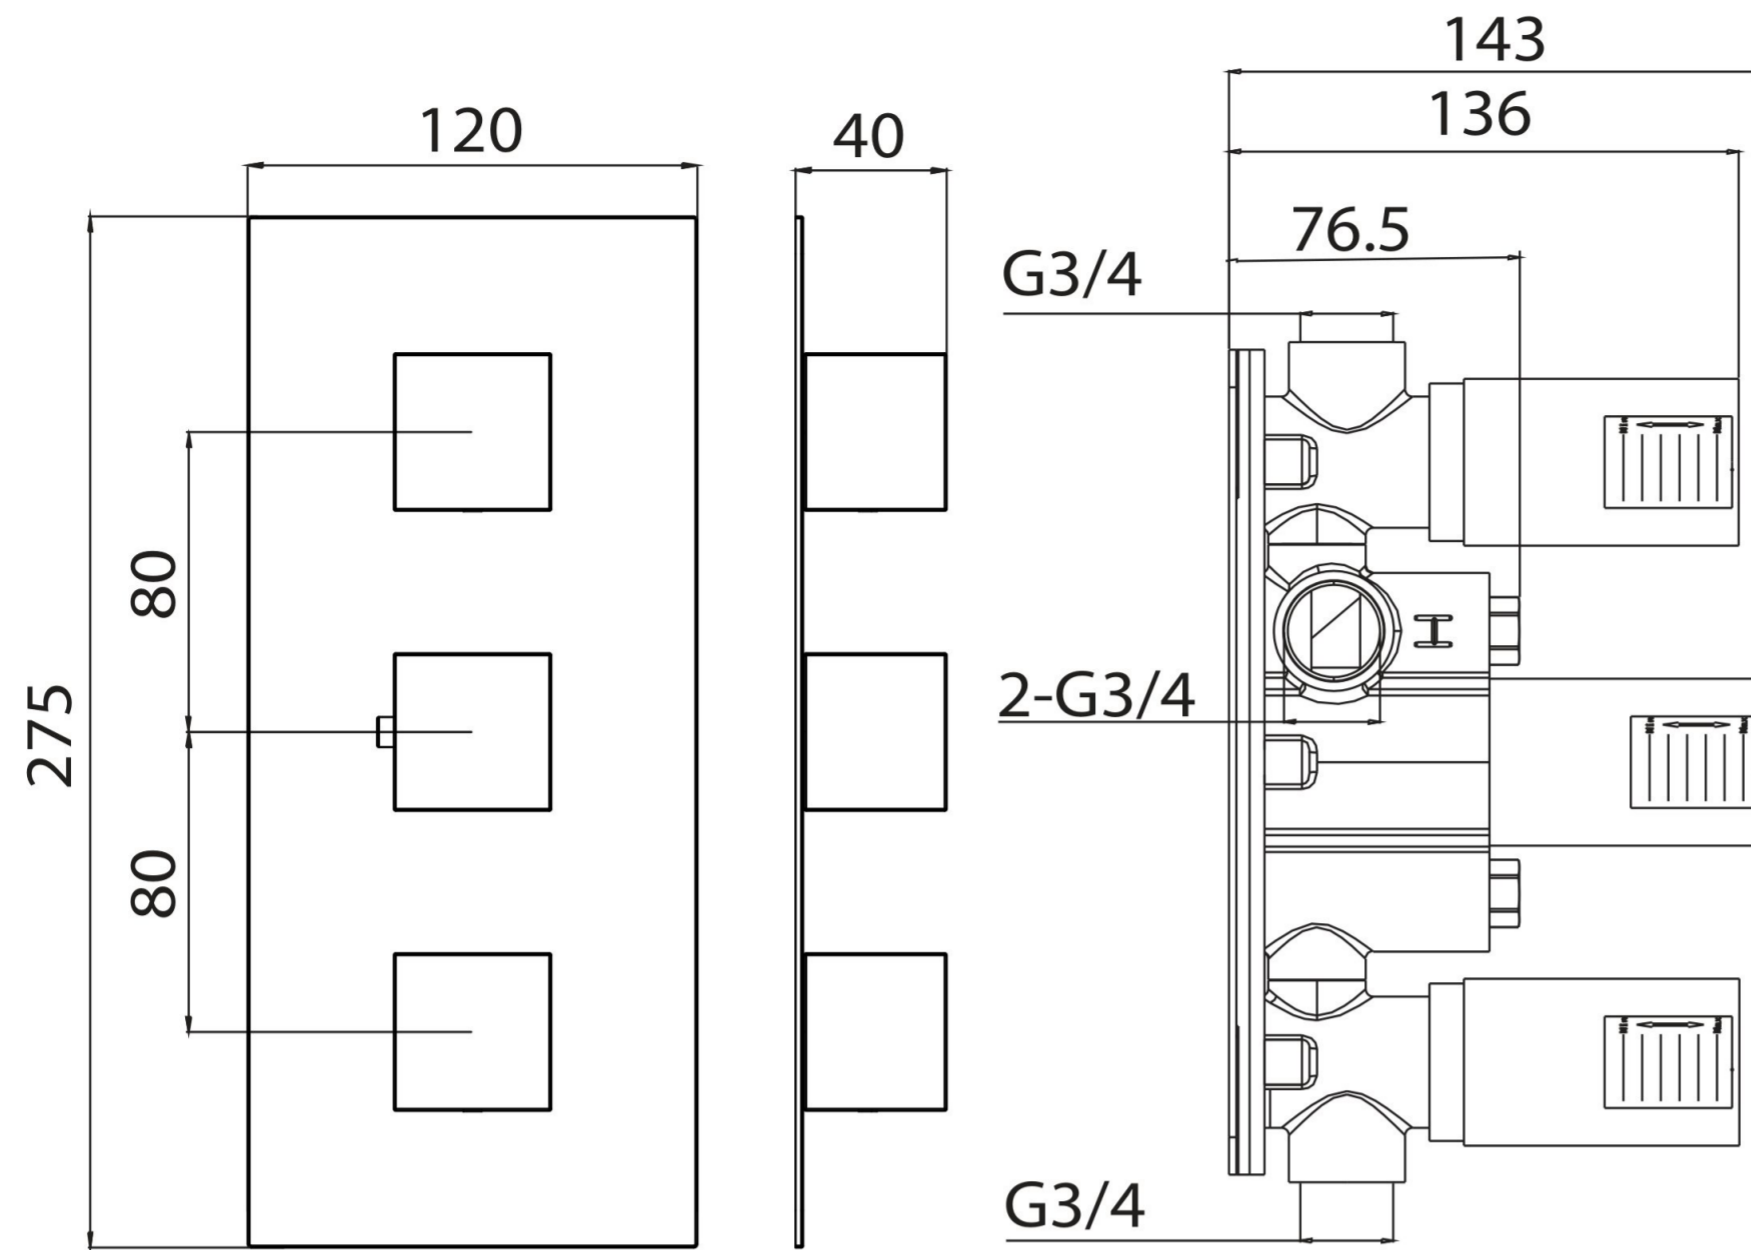

TOOGA 2 WAY THERMOSTATIC LOW PRESSURE SHOWER VALVE KIT IN LANDSCAPE - MATTE BLACK

Product Code: TO222.LMB

PRODUCT INFORMATION

Finish:	Matte Black (Electroplated)
Height:	120mm
Width:	275mm
Depth:	183mm
Material	Stainless Steel, Brass
Weight	4.01kg
Approvals/Standards	WRAS
Guarantee	5 years
Outlets	2

DESCRIPTION

The TOOGA brassware collection features products that will be the focal point of any bathroom with its sharp, sleek lines.

This TOOGA 2 way thermostatic shower valve with 3 handles in a modern matte black finish will create a modern feel to your shower and bathroom as a whole.

This landscape thermostatic valve has 2 outlets which allows it to control a shower head and handset, a handset and bath filler, or a shower head and bath filler with its 3 handles. The left and right handles control the on/off function of the two components, whilst the middle handle controls the water temperature.

*WRAS Approved valve

TECHNICAL DRAWING

FLOW RATE

- 1 Bar - Flowrate: 21 l/min
- 2 Bar - Flowrate: 28.5 l/min
- 3 Bar - Flowrate: 35 l/min

Saneux reserves the right to alter the specifications and product range without prior notice. Dimensions are given as a guide only. Dimensions should not be used for surrounding furniture, fixtures and fittings until the product is on site.