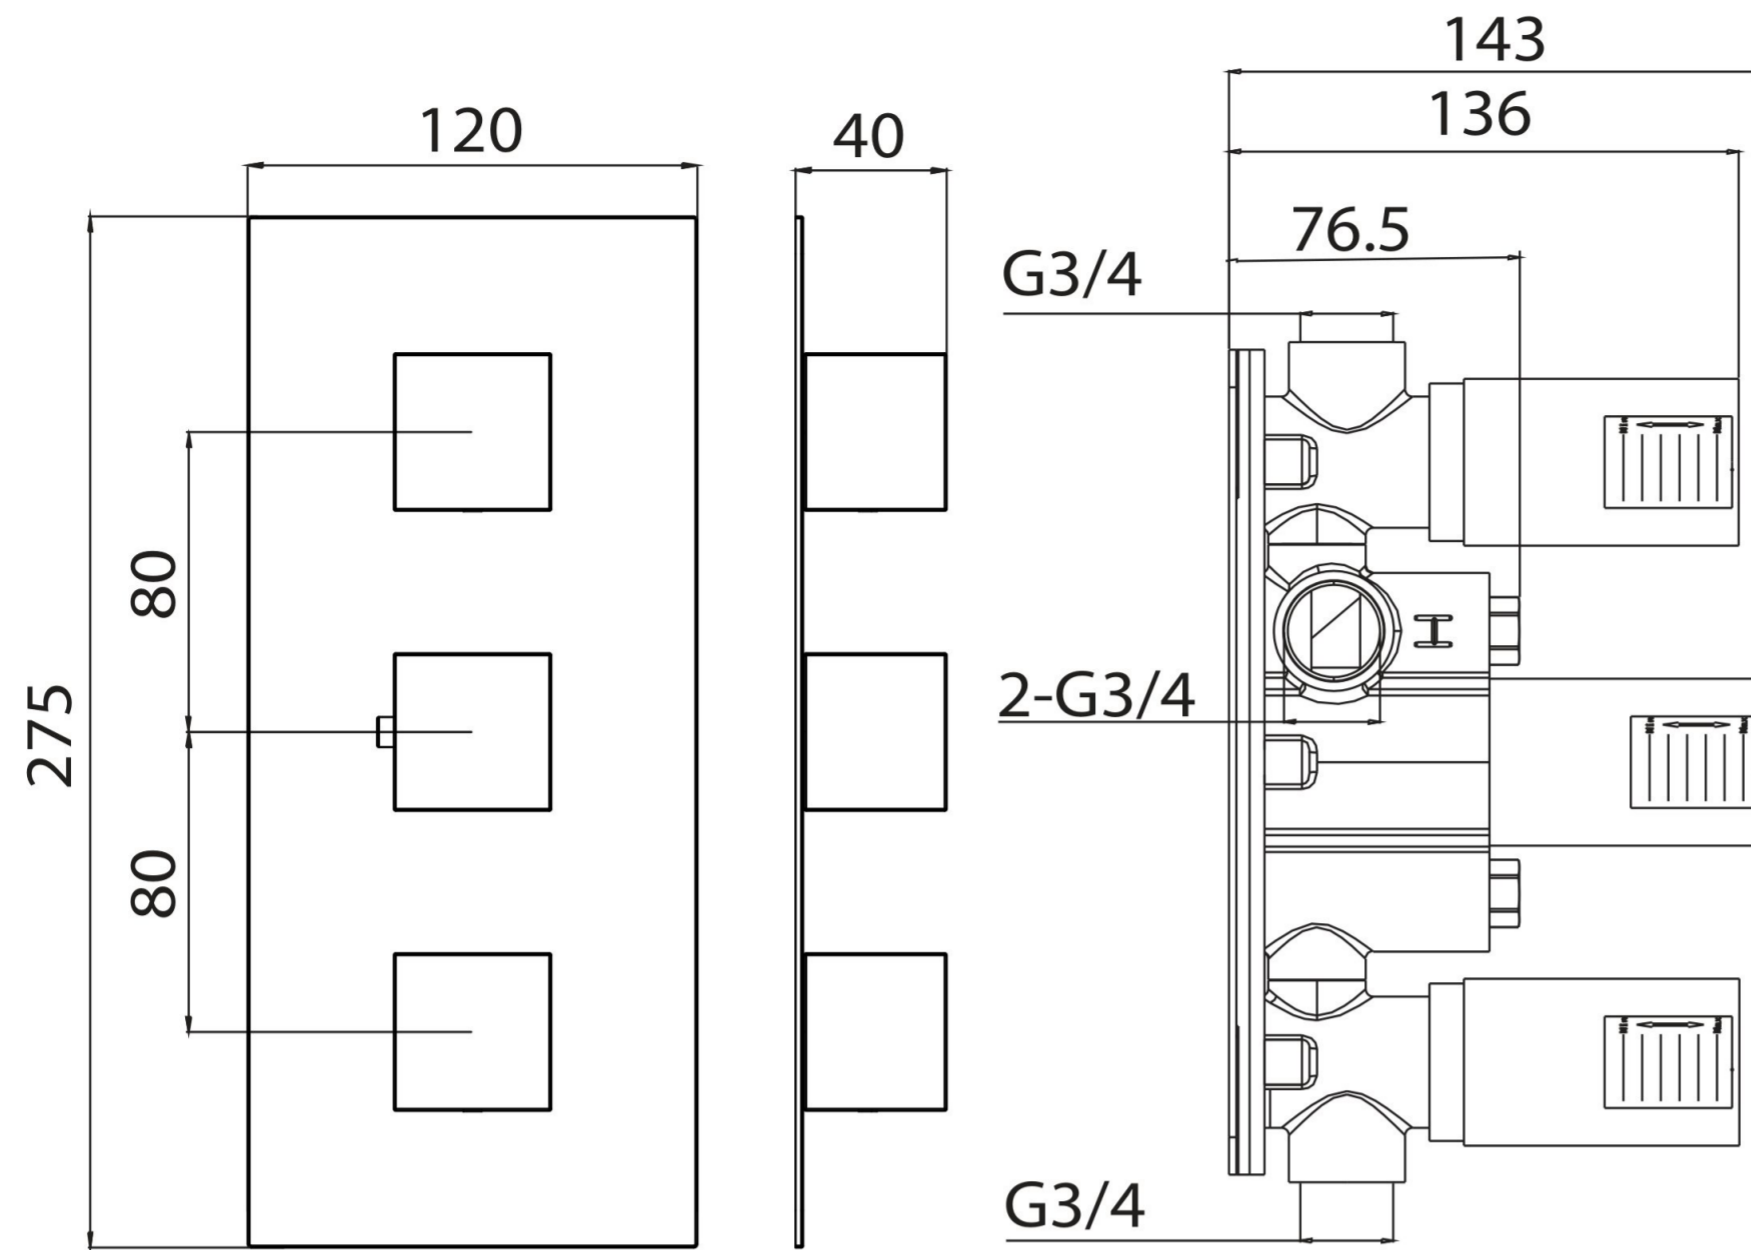

TOOGA 2 WAY THERMOSTATIC LOW PRESSURE SHOWER VALVE KIT IN LANDSCAPE - CHROME

Product Code: TO222.L

PRODUCT INFORMATION

Finish:	Chrome
Height:	120mm
Width:	275mm
Depth:	183mm
Material	Stainless Steel, Brass
Weight	4.01kg
Approvals/Standards	WRAS
Guarantee	5 years
Outlets	2

DESCRIPTION

The TOOGA brassware collection features products that will be the focal point of any bathroom with its sharp, sleek lines.

This TOOGA 2 way thermostatic shower valve with 3 handles in a classy chrome finish will create a modern feel to your shower and bathroom as a whole.

This landscape thermostatic valve has 2 outlets which allows it to control a shower head and handset, a handset and bath filler, or a shower head and bath filler with its 3 handles. The left and right handles control the on/off function of the two components, whilst the middle handle controls the water temperature.

*WRAS Approved valve

TECHNICAL DRAWING

FLOW RATE

- 1 Bar - Flowrate: 21 l/min
- 2 Bar - Flowrate: 28.5 l/min
- 3 Bar - Flowrate: 35 l/min

Saneux reserves the right to alter the specifications and product range without prior notice. Dimensions are given as a guide only. Dimensions should not be used for surrounding furniture, fixtures and fittings until the product is on site.