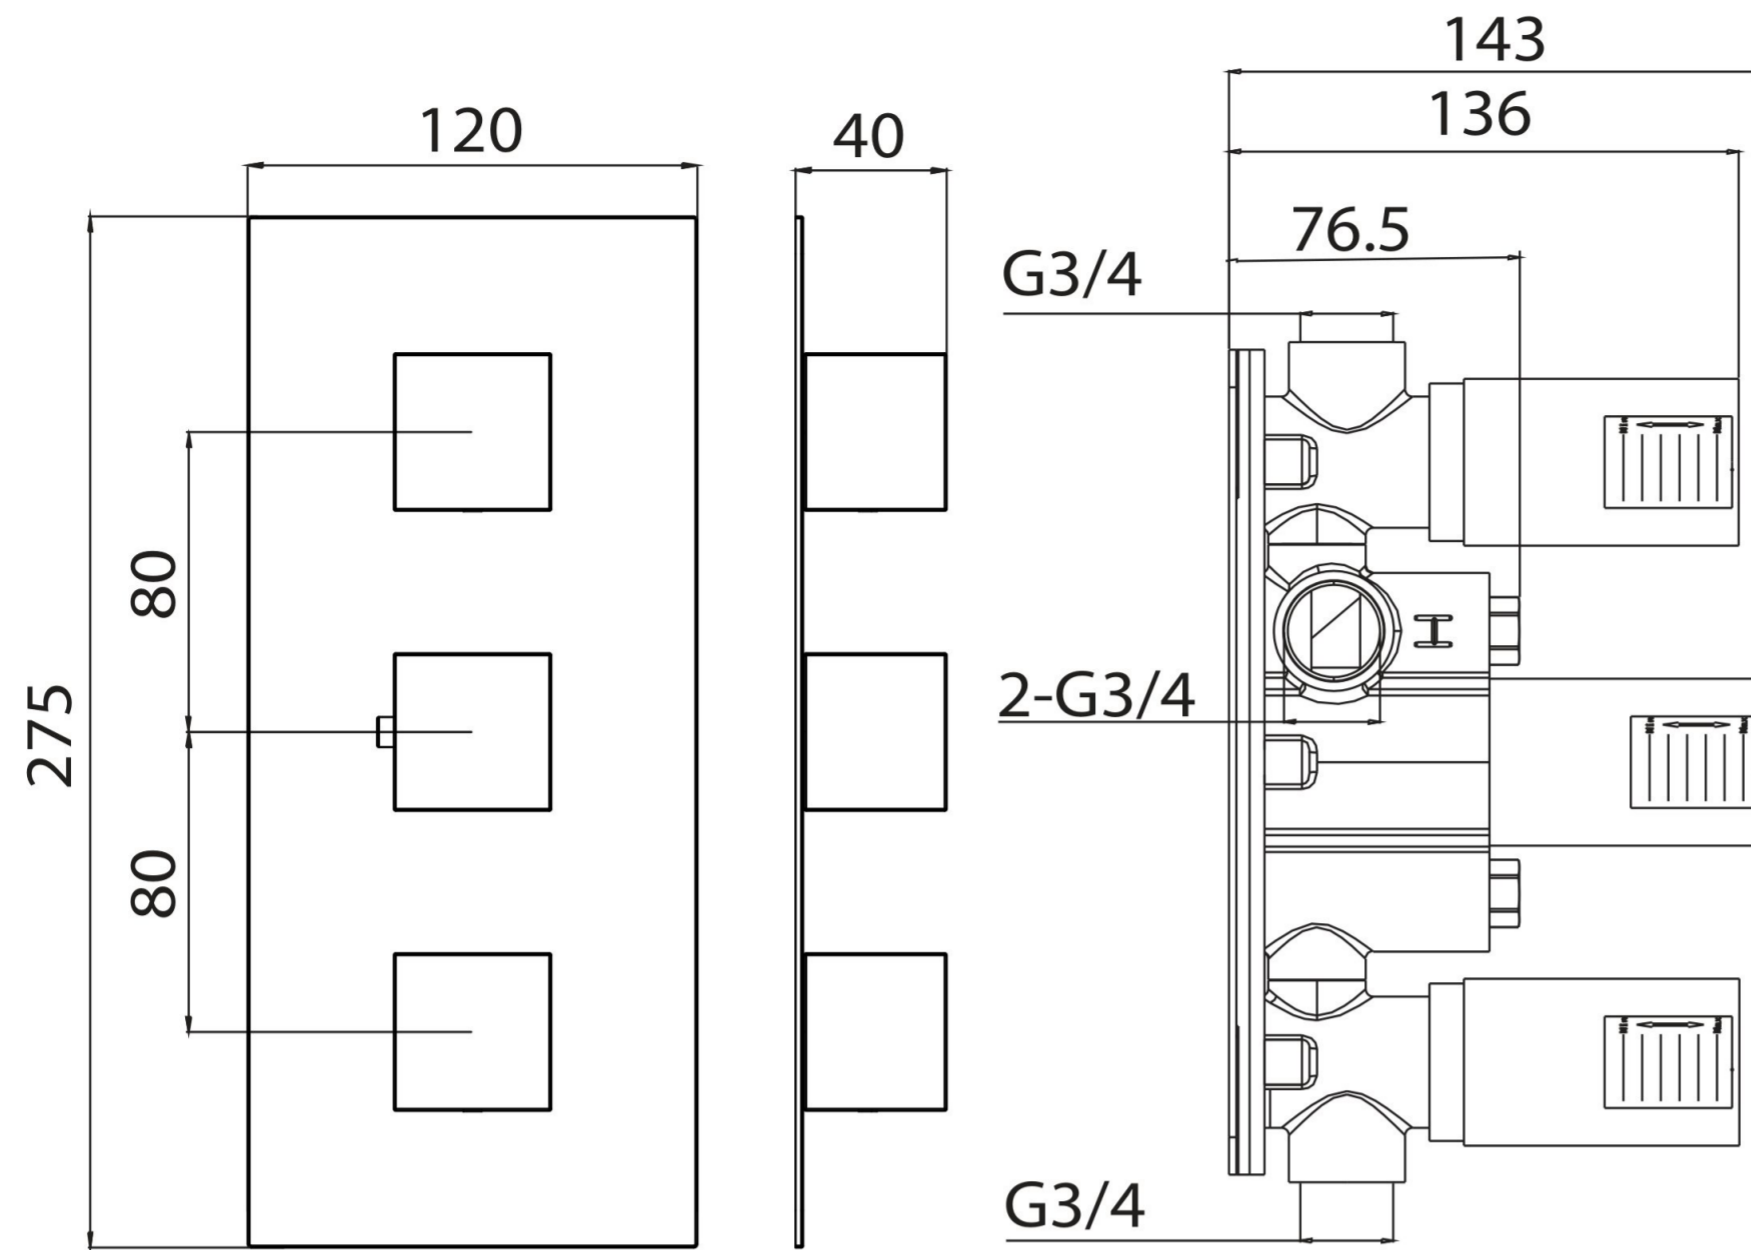

## PRODUCT INFORMATION

<b>Finish:</b>	Chrome
<b>Height:</b>	120mm
<b>Width:</b>	275mm
<b>Depth:</b>	183mm
<b>Material</b>	Stainless Steel, Brass
<b>Weight</b>	4.01kg
<b>Approvals/Standards</b>	WRAS
<b>Guarantee</b>	5 years
<b>Outlets</b>	2

## DESCRIPTION

The TOOGA brassware collection features products that will be the focal point of any bathroom with its sharp, sleek lines.

This TOOGA 2 way thermostatic shower valve with 3 handles in a classy chrome finish will create a modern feel to your shower and bathroom as a whole.

This landscape thermostatic valve has 2 outlets which allows it to control a shower head and handset, a handset and bath filler, or a shower head and bath filler with its 3 handles. The left and right handles control the on/off function of the two components, whilst the middle handle controls the water temperature.

# FLOW RATE

- 1 Bar - Flowrate: 21 l/min
- 2 Bar - Flowrate: 28.5 l/min
- 3 Bar - Flowrate: 35 l/min

Saneux reserves the right to alter the specifications and product range without prior notice. Dimensions are given as a guide only. Dimensions should not be used for surrounding furniture, fixtures and fittings until the product is on site.