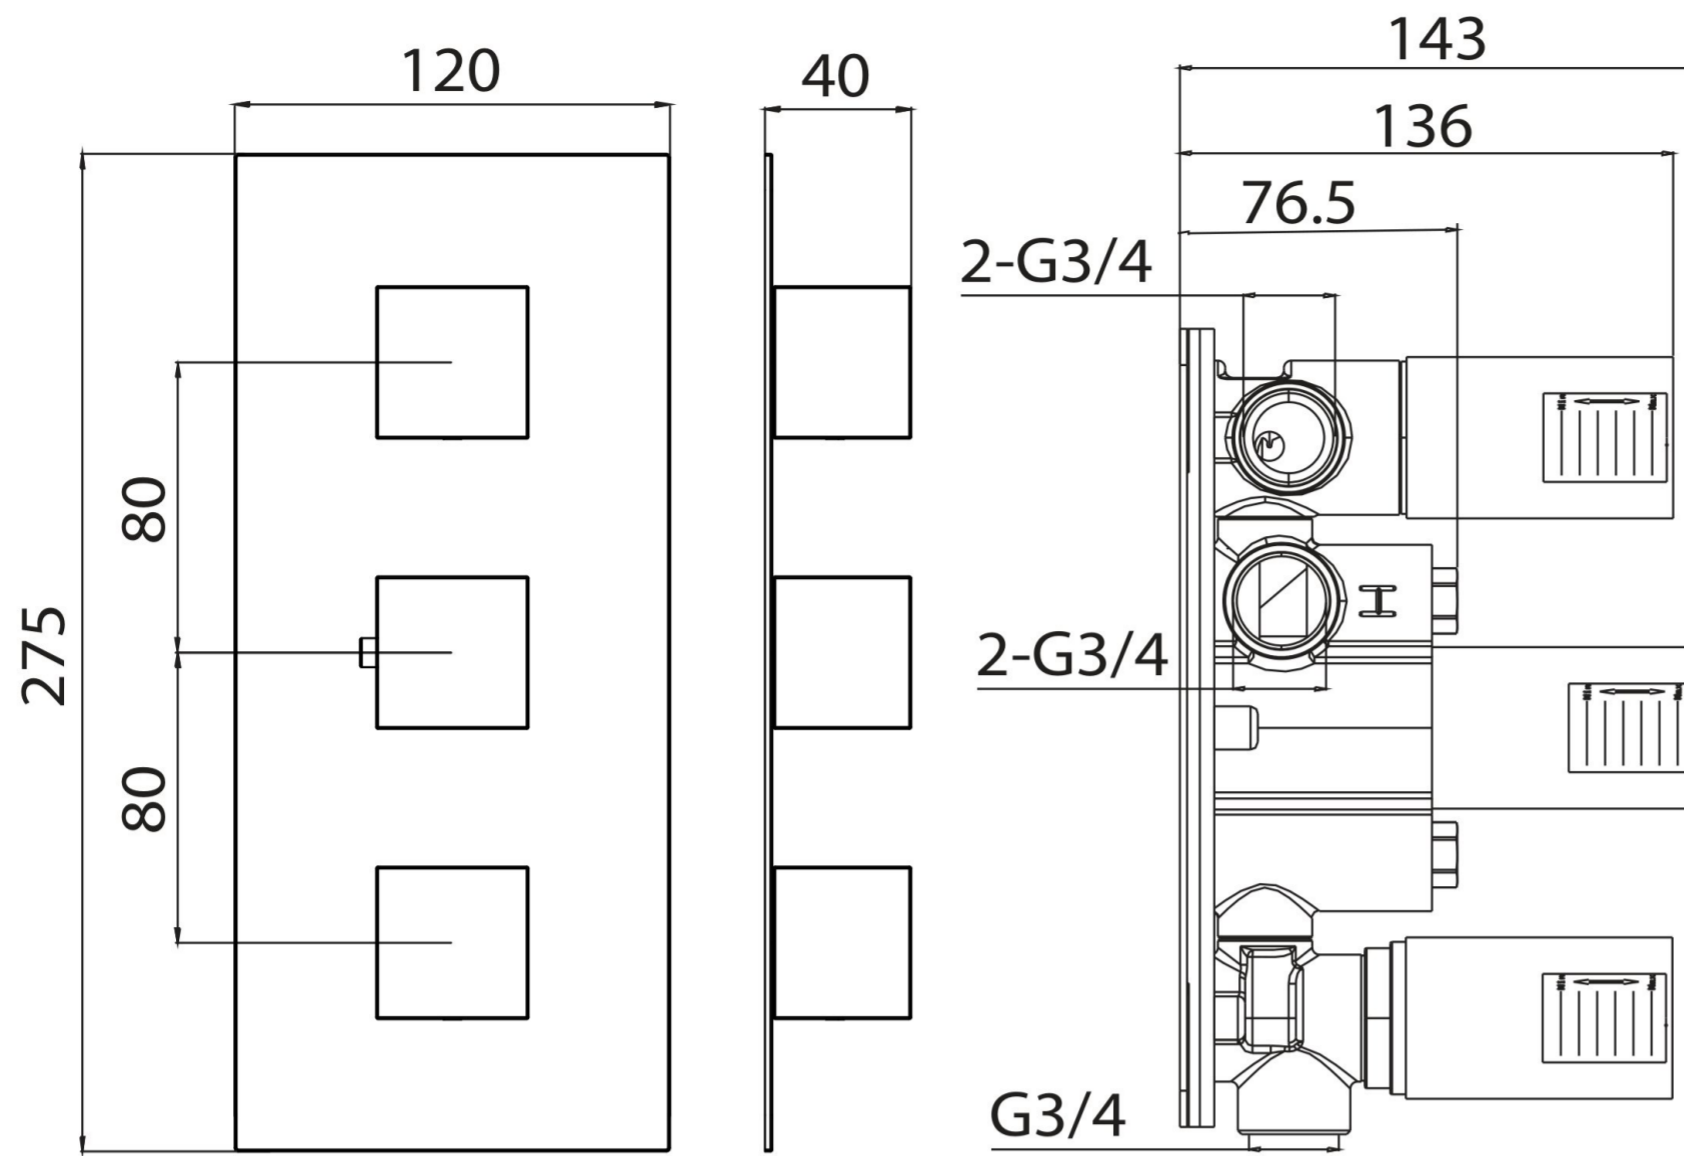

TOOGA 3 WAY THERMOSTATIC SHOWER VALVE KIT IN LANDSCAPE - CHROME

Product Code: TO221.L

PRODUCT INFORMATION

Finish:	Chrome
Height:	120mm
Width:	275mm
Depth:	183mm
Material	Stainless Steel, Brass
Weight	4.33kg
Approvals/Standards	WRAS
Guarantee	5 years
Outlets	3

DESCRIPTION

The TOOGA brassware collection features products that will be the focal point of any bathroom with its sharp, sleek lines.

This TOOGA 3 way thermostatic shower valve in a classy chrome finish will create a modern feel to your shower and bathroom as a whole.

This landscape thermostatic valve has 3 outlets which allows it to control a shower head, handset and bath filler. The left and right handles control the on/off function of the components, whilst the middle handle controls the water temperature.

*WRAS Approved valve

TECHNICAL DRAWING

FLOW RATE

- 1 Bar - Flowrate: 16 l/min
- 2 Bar - Flowrate: 22.5 l/min
- 3 Bar - Flowrate: 28.5 l/min

Saneux reserves the right to alter the specifications and product range without prior notice. Dimensions are given as a guide only. Dimensions should not be used for surrounding furniture, fixtures and fittings until the product is on site.