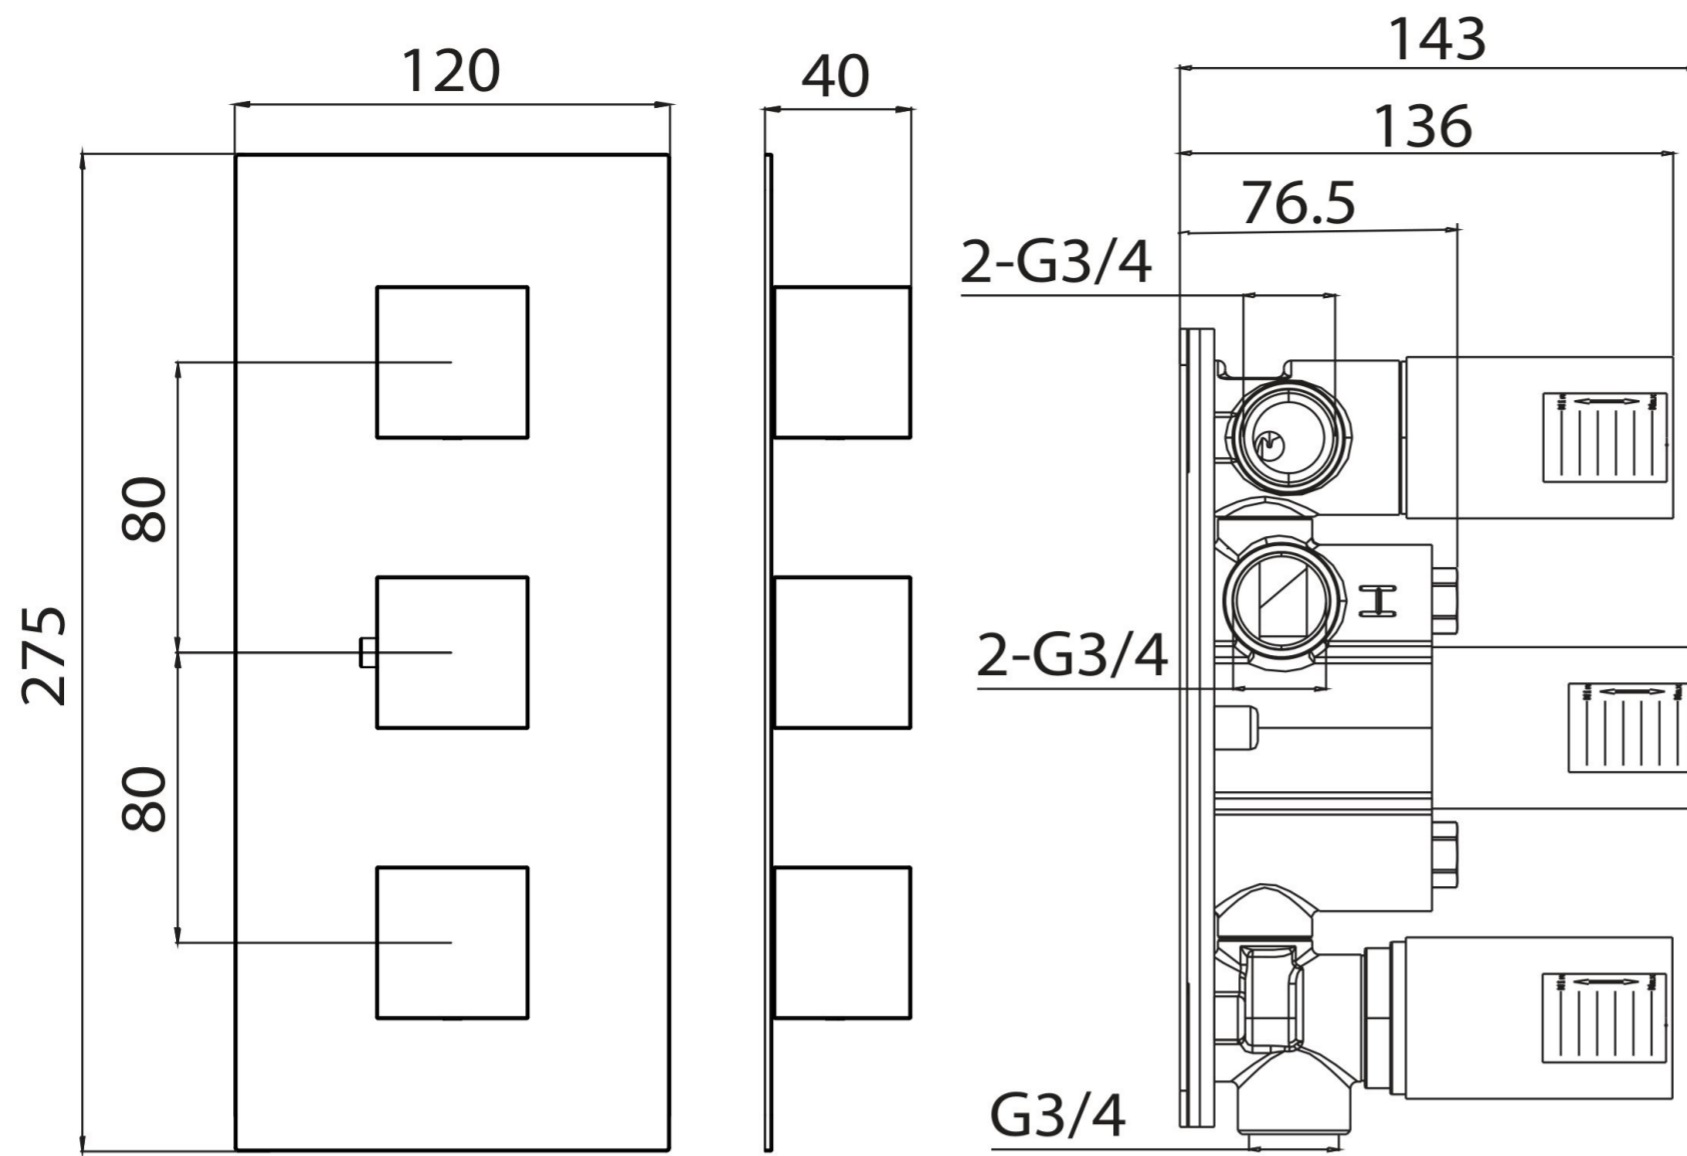

## PRODUCT INFORMATION

<b>Finish:</b>	Chrome
<b>Height:</b>	120mm
<b>Width:</b>	275mm
<b>Depth:</b>	183mm
<b>Material</b>	Stainless Steel, Brass
<b>Weight</b>	4.33kg
<b>Approvals/Standards</b>	WRAS
<b>Guarantee</b>	5 years
<b>Outlets</b>	3

This landscape thermostatic valve has 3 outlets which allows it to control a shower head, handset and bath filler. The left and right handles control the on/off function of the components, whilst the middle handle controls the water temperature.

# FLOW RATE

- 1 Bar - Flowrate: 16 l/min
- 2 Bar - Flowrate: 22.5 l/min
- 3 Bar - Flowrate: 28.5 l/min

Saneux reserves the right to alter the specifications and product range without prior notice. Dimensions are given as a guide only. Dimensions should not be used for surrounding furniture, fixtures and fittings until the product is on site.