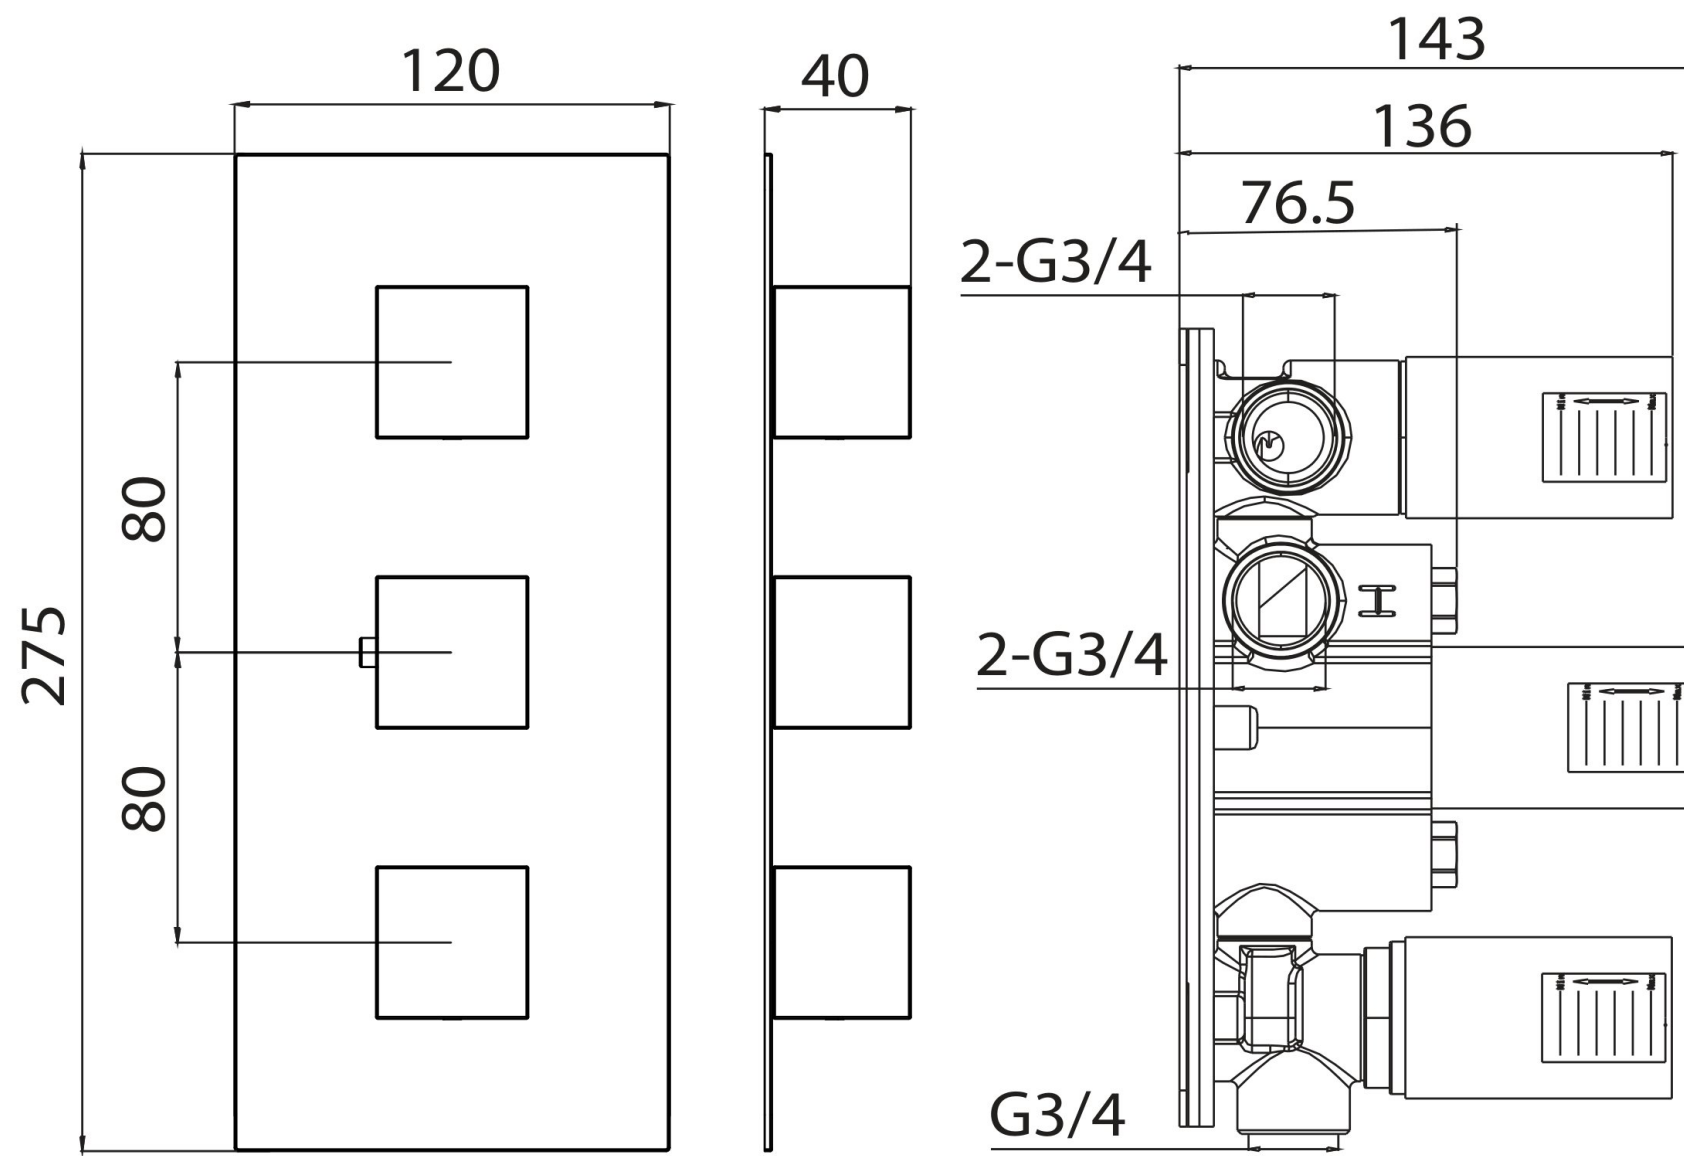

TOOGA 3 WAY THERMOSTATIC SHOWER VALVE KIT IN LANDSCAPE - CHROME

Product Code: TO221.L

PRODUCT INFORMATION

Finish:	Chrome
Height:	120mm
Width:	275mm
Depth:	183mm
Material	Stainless Steel, Brass
Weight	4.33kg
Approvals/Standards	WRAS
Guarantee	5 years
Outlets	3

DESCRIPTION

The TOOGA brassware collection features products that will be the focal point of any bathroom with its sharp, sleek lines.

This TOOGA 3 way thermostatic shower valve in a classy chrome finish will create a modern feel to your shower and bathroom as a whole.

This landscape thermostatic valve has 3 outlets which allows it to control a shower head, handset and bath filler. The left and right handles control the on/off function of the components, whilst the middle handle controls the water temperature.

*WRAS Approved valve

TECHNICAL DRAWING

FLOW RATE

- 1 Bar - Flowrate: 16 l/min
- 2 Bar - Flowrate: 22.5 l/min
- 3 Bar - Flowrate: 28.5 l/min

Saneux reserves the right to alter the specifications and product range without prior notice. Dimensions are given as a guide only. Dimensions should not be used for surrounding furniture, fixtures and fittings until the product is on site.