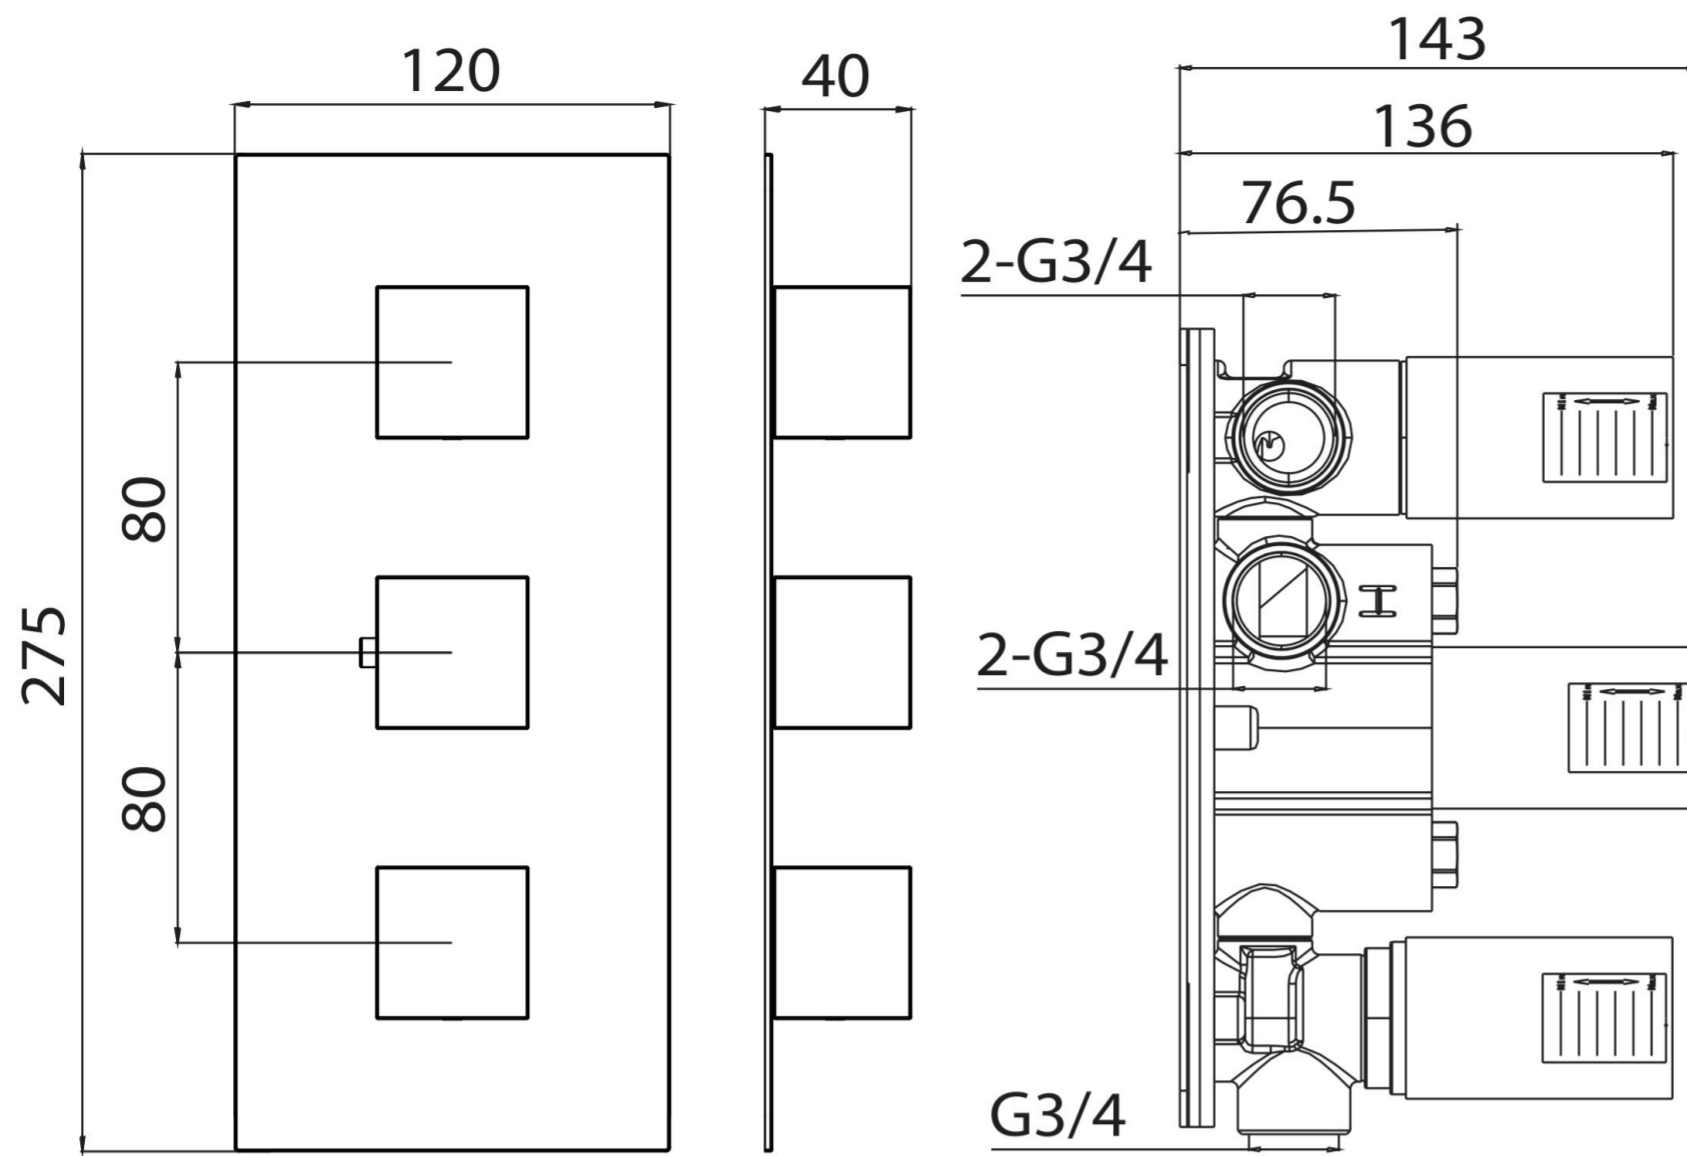

TOOGA 3 WAY THERMOSTATIC SHOWER VALVE KIT IN LANDSCAPE - CHROME

Product Code: TO221.L

PRODUCT INFORMATION

Finish:	Chrome
Height:	120mm
Width:	275mm
Depth:	183mm
Material	Stainless Steel, Brass
Weight	4.33kg
Approvals/Standards	WRAS
Guarantee	5 years
Outlets	3

DESCRIPTION

The TOOGA brassware collection features products that will be the focal point of any bathroom with its sharp, sleek lines.

This TOOGA 3 way thermostatic shower valve in a classy chrome finish will create a modern feel to your shower and bathroom as a whole.

This landscape thermostatic valve has 3 outlets which allows it to control a shower head, handset and bath filler. The left and right handles control the on/off function of the components, whilst the middle handle controls the water temperature.

*WRAS Approved valve

TECHNICAL DRAWING

FLOW RATE

- 1 Bar - Flowrate: 16 l/min
- 2 Bar - Flowrate: 22.5 l/min
- 3 Bar - Flowrate: 28.5 l/min

Saneux reserves the right to alter the specifications and product range without prior notice. Dimensions are given as a guide only. Dimensions should not be used for surrounding furniture, fixtures and fittings until the product is on site.