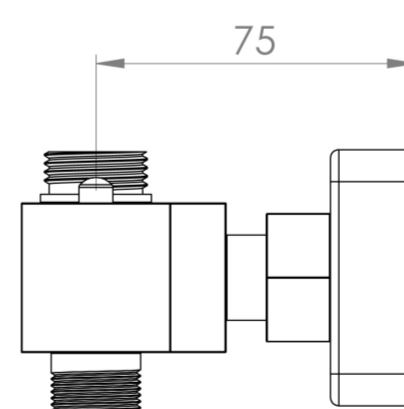

TOOGA 2 WAY THERMOSTATIC BAR VALVE - MATTE BLACK

Product Code: TO2WV01.MB

PRODUCT INFORMATION

Finish:	Matte Black (Electroplated)
Height:	35mm
Width:	260mm
Depth:	75mm
Outlets:	2 Outlets
Material	Brass
Weight	1.64kg
Approvals/Standards	WRAS
Guarantee	5 years
Outlets	2

DESCRIPTION

The TOOGA brassware collection features products that will be the focal point of any bathroom with its sharp, sleek lines.

This TOOGA thermostatic 2 way bar valve in matte black will work perfectly if you're after a more traditional look to your bathroom.

This thermostatic bar valve has 2 outlets which allows it to control both a shower head and a shower handset. The left handle changes which component is on, and the right handle controls the water temperature.

Pair it with a shower hose, rigid riser rail and a TOOGA slim or 3 function handset.

TECHNICAL DRAWING

FLOW RATE

- 0.2 Bar - Flowrate: 2.2 l/min
- 0.5 Bar - Flowrate: 5.5 l/min
- 1 Bar - Flowrate: 8.1 l/min
- 2 Bar - Flowrate: 11.2 l/min
- 3 Bar - Flowrate: 13.5 l/min
- 4 Bar - Flowrate: 15.2 l/min
- 5 Bar - Flowrate: 18.9 l/min