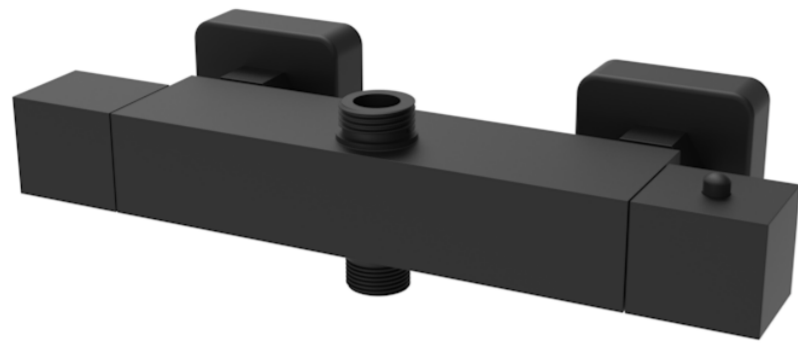

# TOOGA 2 WAY THERMOSTATIC BAR VALVE - MATTE BLACK

**Product Code:** TO2WV01.MB

## PRODUCT INFORMATION

<b>Finish:</b>	Matte Black (Electroplated)
<b>Height:</b>	35mm
<b>Width:</b>	260mm
<b>Depth:</b>	75mm
<b>Outlets:</b>	2 Outlets
<b>Material</b>	Brass
<b>Weight</b>	1.64kg
<b>Approvals/Standards</b>	WRAS
<b>Guarantee</b>	5 years
<b>Outlets</b>	2

## DESCRIPTION

The TOOGA brassware collection features products that will be the focal point of any bathroom with its sharp, sleek lines.

This TOOGA thermostatic 2 way bar valve in matte black will work perfectly if you're after a more traditional look to your bathroom.

This thermostatic bar valve has 2 outlets which allows it to control both a shower head and a shower handset. The left handle changes which component is on, and the right handle controls the water temperature.