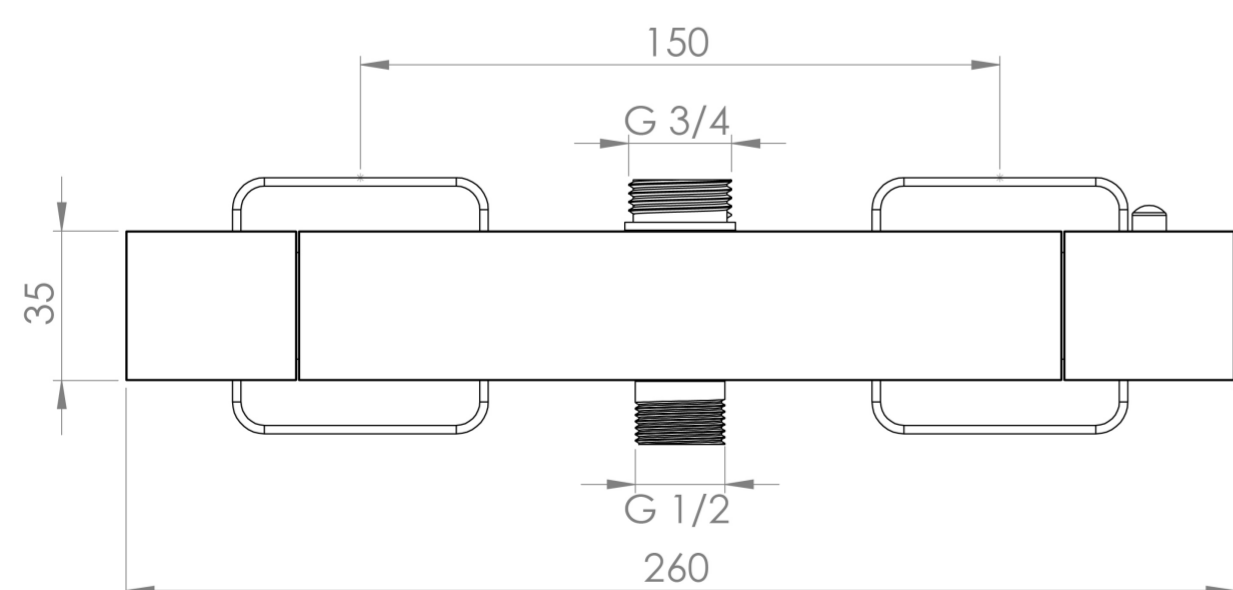

TECHNICAL DRAWING

FLOW RATE

- 0.2 Bar - Flowrate: 2.2 l/min
- 0.5 Bar - Flowrate: 5.5 l/min
- 1 Bar - Flowrate: 8.1 l/min
- 2 Bar - Flowrate: 11.2 l/min
- 3 Bar - Flowrate: 13.5 l/min
- 4 Bar - Flowrate: 15.2 l/min
- 5 Bar - Flowrate: 18.9 l/min

Saneux reserves the right to alter the specifications and product range without prior notice. Dimensions are given as a guide only. Dimensions should not be used for surrounding furniture, fixtures and fittings until the product is on site.