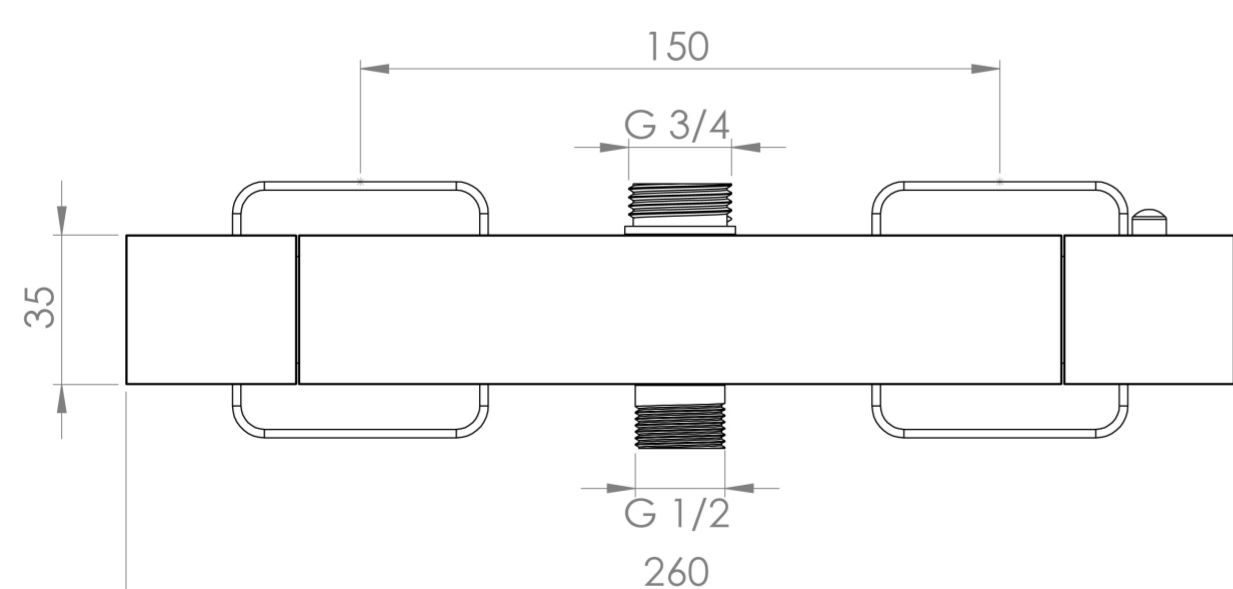

TOOGA 2 WAY THERMOSTATIC BAR VALVE - MATTE BLACK

Product Code: TO2WV01.MB

PRODUCT INFORMATION

Finish:	Matte Black (Electroplated)
Height:	35mm
Width:	260mm
Depth:	75mm
Outlets:	2 Outlets
Material	Brass
Weight	1.64kg
Approvals/Standards	WRAS
Guarantee	5 years
Outlets	2

DESCRIPTION

The TOOGA brassware collection features products that will be the focal point of any bathroom with its sharp, sleek lines.

This TOOGA thermostatic 2 way bar valve in matte black will work perfectly if you're after a more traditional look to your bathroom.

This thermostatic bar valve has 2 outlets which allows it to control both a shower head and a shower handset. The left handle changes which component is on, and the right handle controls the water temperature.

Pair it with a shower hose, rigid riser rail and a TOOGA slim or 3 function handset.

TECHNICAL DRAWING

FLOW RATE

- 0.2 Bar - Flowrate: 2.2 l/min
- 0.5 Bar - Flowrate: 5.5 l/min
- 1 Bar - Flowrate: 8.1 l/min
- 2 Bar - Flowrate: 11.2 l/min
- 3 Bar - Flowrate: 13.5 l/min
- 4 Bar - Flowrate: 15.2 l/min
- 5 Bar - Flowrate: 18.9 l/min