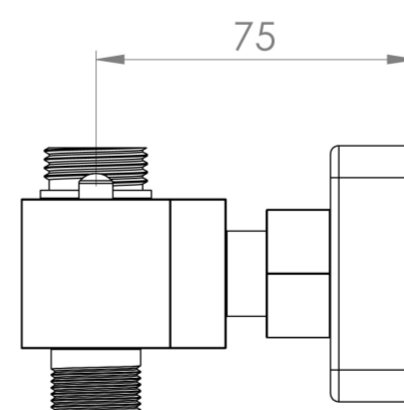

TECHNICAL DRAWING

FLOW RATE

- 0.2 Bar - Flowrate: 2.2 l/min
- 0.5 Bar - Flowrate: 5.5 l/min
- 1 Bar - Flowrate: 8.1 l/min
- 2 Bar - Flowrate: 11.2 l/min
- 3 Bar - Flowrate: 13.5 l/min
- 4 Bar - Flowrate: 15.2 l/min
- 5 Bar - Flowrate: 18.9 l/min

Saneux reserves the right to alter the specifications and product range without prior notice. Dimensions are given as a guide only. Dimensions should not be used for surrounding furniture, fixtures and fittings until the product is on site.