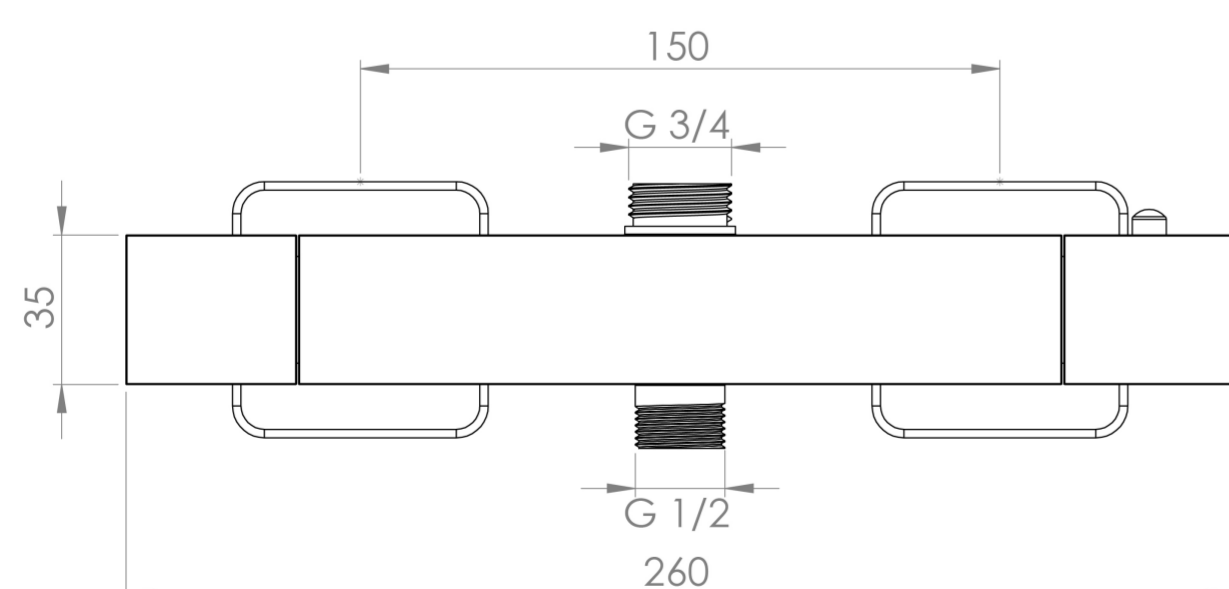

TOOGA 2 WAY THERMOSTATIC BAR VALVE - MATTE BLACK

Product Code: TO2WV01.MB

PRODUCT INFORMATION

Finish:	Matte Black (Electroplated)
Height:	35mm
Width:	260mm
Depth:	75mm
Outlets:	2 Outlets
Material	Brass
Weight	1.64kg
Approvals/Standards	WRAS
Guarantee	5 years
Outlets	2

DESCRIPTION

The TOOGA brassware collection features products that will be the focal point of any bathroom with its sharp, sleek lines.

This TOOGA thermostatic 2 way bar valve in matte black will work perfectly if you're after a more traditional look to your bathroom.

This thermostatic bar valve has 2 outlets which allows it to control both a shower head and a shower handset. The left handle changes which component is on, and the right handle controls the water temperature.

Pair it with a shower hose, rigid riser rail and a TOOGA slim or 3 function handset.

TECHNICAL DRAWING

FLOW RATE

- 0.2 Bar - Flowrate: 2.2 l/min
- 0.5 Bar - Flowrate: 5.5 l/min
- 1 Bar - Flowrate: 8.1 l/min
- 2 Bar - Flowrate: 11.2 l/min
- 3 Bar - Flowrate: 13.5 l/min
- 4 Bar - Flowrate: 15.2 l/min
- 5 Bar - Flowrate: 18.9 l/min