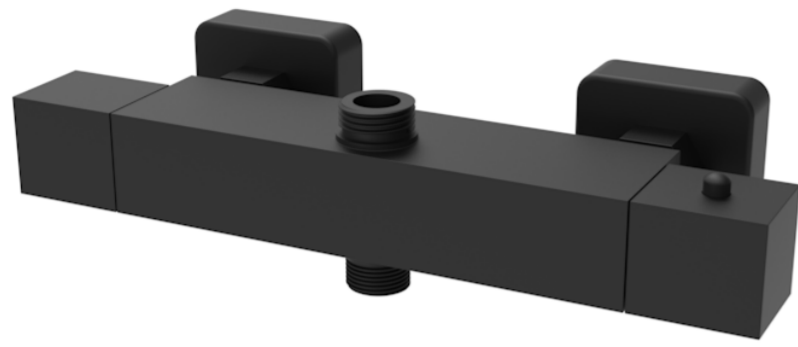

TOOGA 2 WAY THERMOSTATIC BAR VALVE - MATTE BLACK

Product Code: TO2WV01.MB

PRODUCT INFORMATION

Finish:	Matte Black (Electroplated)
Height:	35mm
Width:	260mm
Depth:	75mm
Outlets:	2 Outlets
Material	Brass
Weight	1.64kg
Approvals/Standards	WRAS
Guarantee	5 years
Outlets	2

DESCRIPTION

The TOOGA brassware collection features products that will be the focal point of any bathroom with its sharp, sleek lines.

This TOOGA thermostatic 2 way bar valve in matte black will work perfectly if you're after a more traditional look to your bathroom.

This thermostatic bar valve has 2 outlets which allows it to control both a shower head and a shower handset. The left handle changes which component is on, and the right handle controls the water temperature.

Pair it with a shower hose, rigid riser rail and a TOOGA slim or 3 function handset.

TECHNICAL DRAWING

FLOW RATE

- 0.2 Bar - Flowrate: 2.2 l/min
- 0.5 Bar - Flowrate: 5.5 l/min
- 1 Bar - Flowrate: 8.1 l/min
- 2 Bar - Flowrate: 11.2 l/min
- 3 Bar - Flowrate: 13.5 l/min
- 4 Bar - Flowrate: 15.2 l/min
- 5 Bar - Flowrate: 18.9 l/min