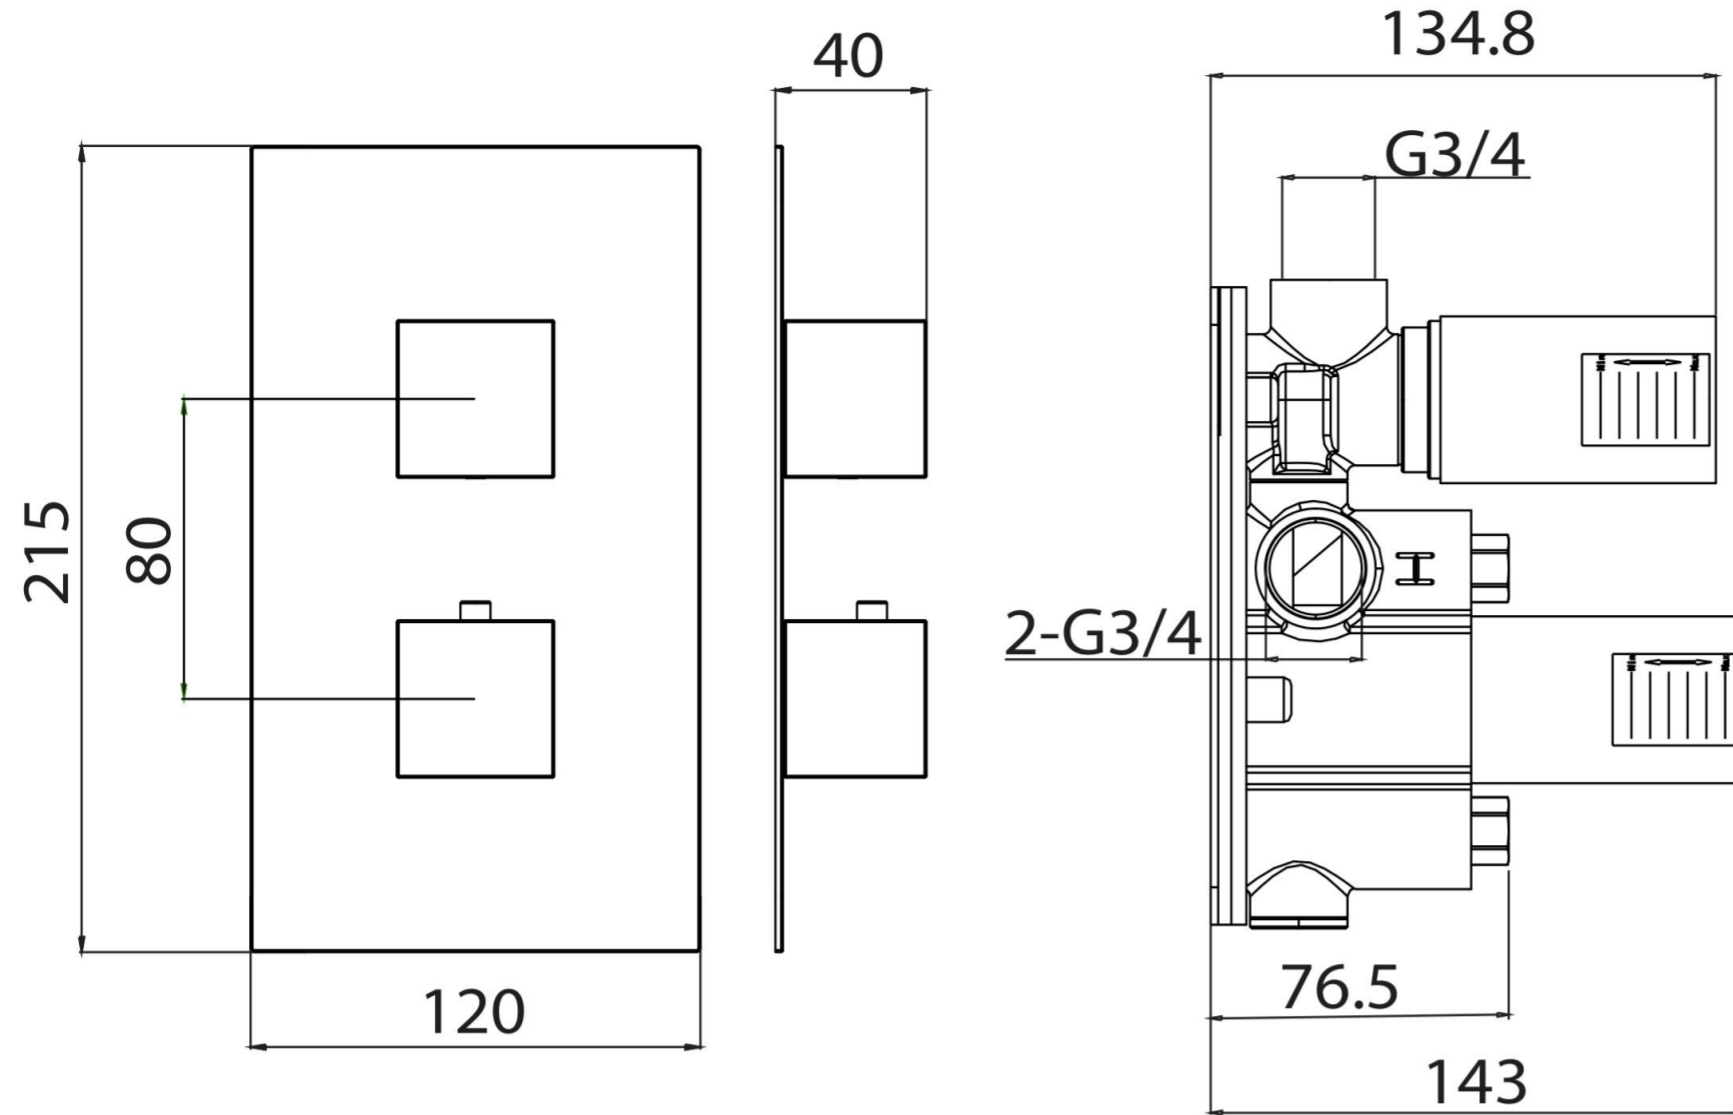

TOOGA 1 WAY THERMOSTATIC SHOWER VALVE KIT - CHROME

Product Code: TO219

PRODUCT INFORMATION

Finish:	Chrome
Height:	215mm
Width:	120mm
Depth:	183mm
Material	Stainless Steel, Brass
Weight	3.07kg
Approvals/Standards	WRAS
Guarantee	5 years
Outlets	Yes

DESCRIPTION

The TOOGA brassware collection features products that will be the focal point of any bathroom with its sharp, sleek lines.

This TOOGA 1 way thermostatic shower valve in a classy chrome finish will create a modern feel to your shower and bathroom as a whole.

This thermostatic valve has 1 outlet which allows it to control either a shower head, a shower handset, or a bath filler. The top handle turns the component on and off, and the bottom handle controls the water temperature.

*WRAS Approved valve

TECHNICAL DRAWING

FLOW RATE

- 1 Bar - Flowrate: 21 l/min
- 2 Bar - Flowrate: 28.5 l/min
- 3 Bar - Flowrate: 35 l/min

Saneux reserves the right to alter the specifications and product range without prior notice. Dimensions are given as a guide only. Dimensions should not be used for surrounding furniture, fixtures and fittings until the product is on site.