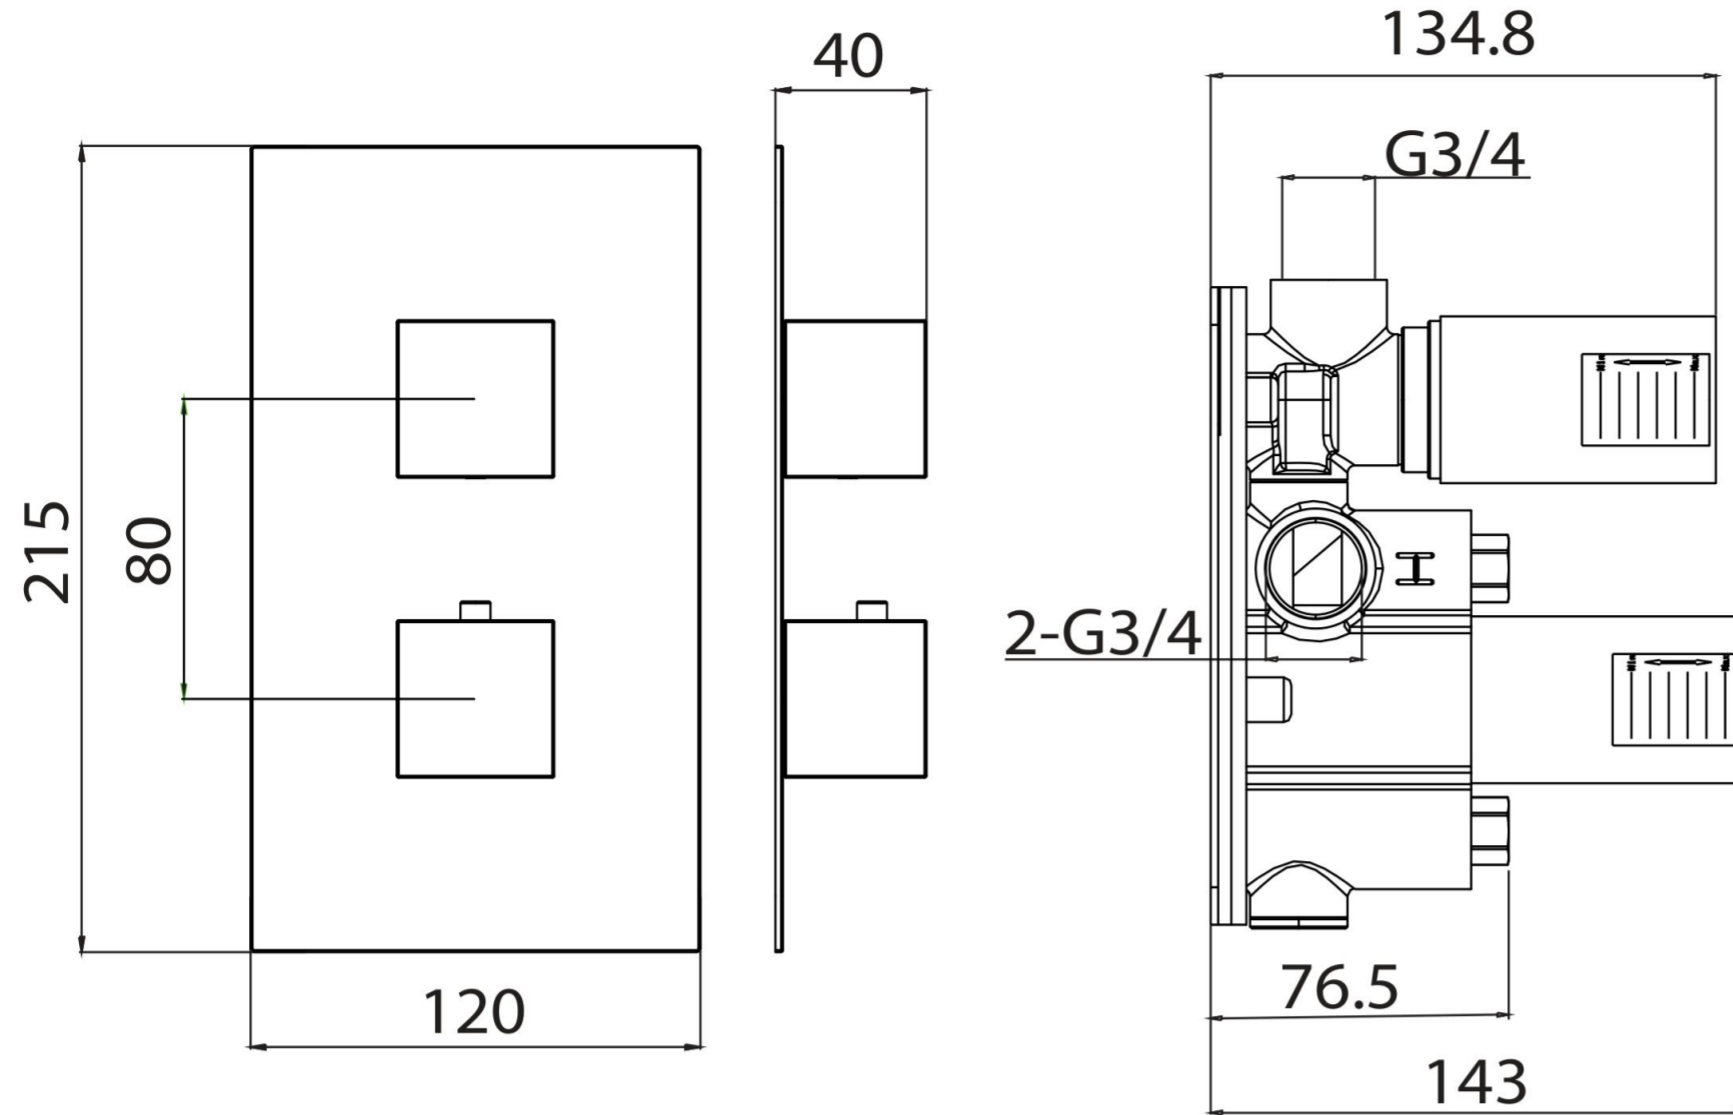

## PRODUCT INFORMATION

<b>Finish:</b>	Chrome
<b>Height:</b>	215mm
<b>Width:</b>	120mm
<b>Depth:</b>	183mm
<b>Material</b>	Stainless Steel, Brass
<b>Weight</b>	3.07kg
<b>Approvals/Standards</b>	WRAS
<b>Guarantee</b>	5 years
<b>Outlets</b>	Yes

This thermostatic valve has 1 outlet which allows it to control either a shower head, a shower handset, or a bath filler. The top handle turns the component on and off, and the bottom handle controls the water temperature.

# FLOW RATE

- 1 Bar - Flowrate: 21 l/min
- 2 Bar - Flowrate: 28.5 l/min
- 3 Bar - Flowrate: 35 l/min

Saneux reserves the right to alter the specifications and product range without prior notice. Dimensions are given as a guide only. Dimensions should not be used for surrounding furniture, fixtures and fittings until the product is on site.