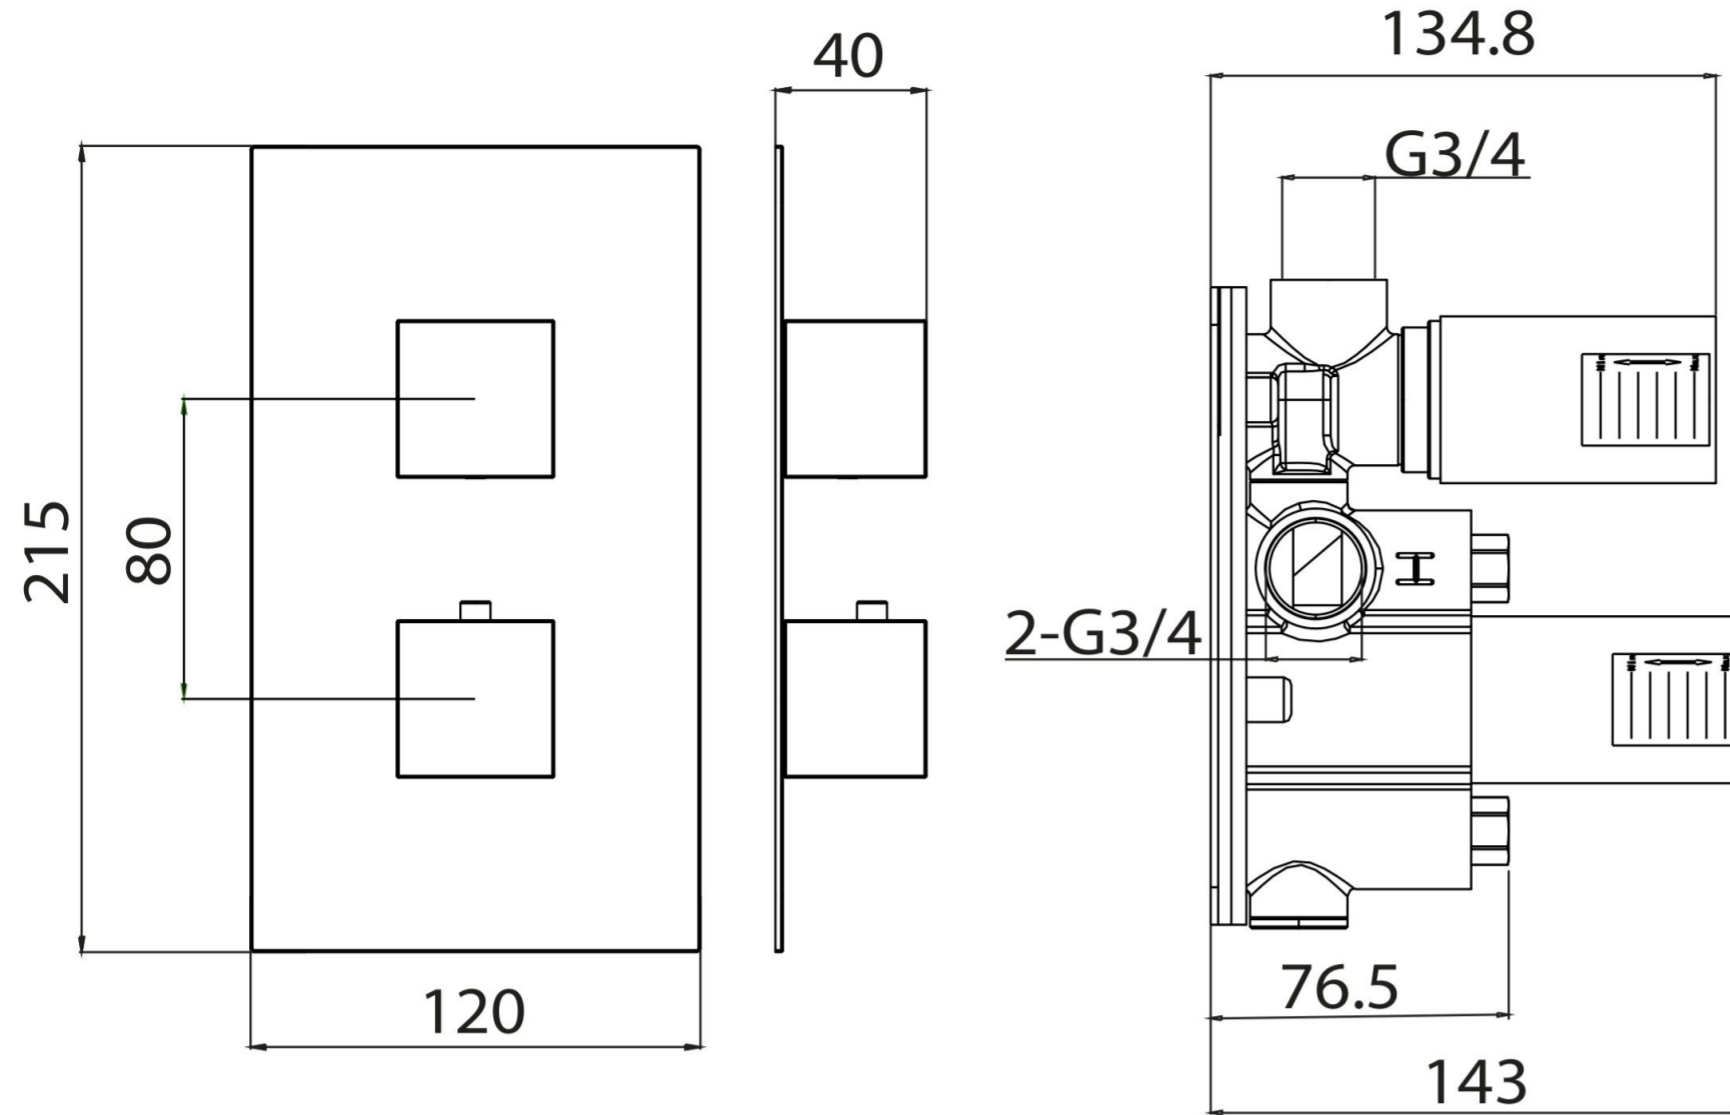

TOOGA 1 WAY THERMOSTATIC SHOWER VALVE KIT - CHROME

Product Code: TO219

PRODUCT INFORMATION

Finish:	Chrome
Height:	215mm
Width:	120mm
Depth:	183mm
Material	Stainless Steel, Brass
Weight	3.07kg
Approvals/Standards	WRAS
Guarantee	5 years
Outlets	Yes

DESCRIPTION

The TOOGA brassware collection features products that will be the focal point of any bathroom with its sharp, sleek lines.

This TOOGA 1 way thermostatic shower valve in a classy chrome finish will create a modern feel to your shower and bathroom as a whole.

This thermostatic valve has 1 outlet which allows it to control either a shower head, a shower handset, or a bath filler. The top handle turns the component on and off, and the bottom handle controls the water temperature.

*WRAS Approved valve

TECHNICAL DRAWING

FLOW RATE

- 1 Bar - Flowrate: 21 l/min
- 2 Bar - Flowrate: 28.5 l/min
- 3 Bar - Flowrate: 35 l/min

Saneux reserves the right to alter the specifications and product range without prior notice. Dimensions are given as a guide only. Dimensions should not be used for surrounding furniture, fixtures and fittings until the product is on site.