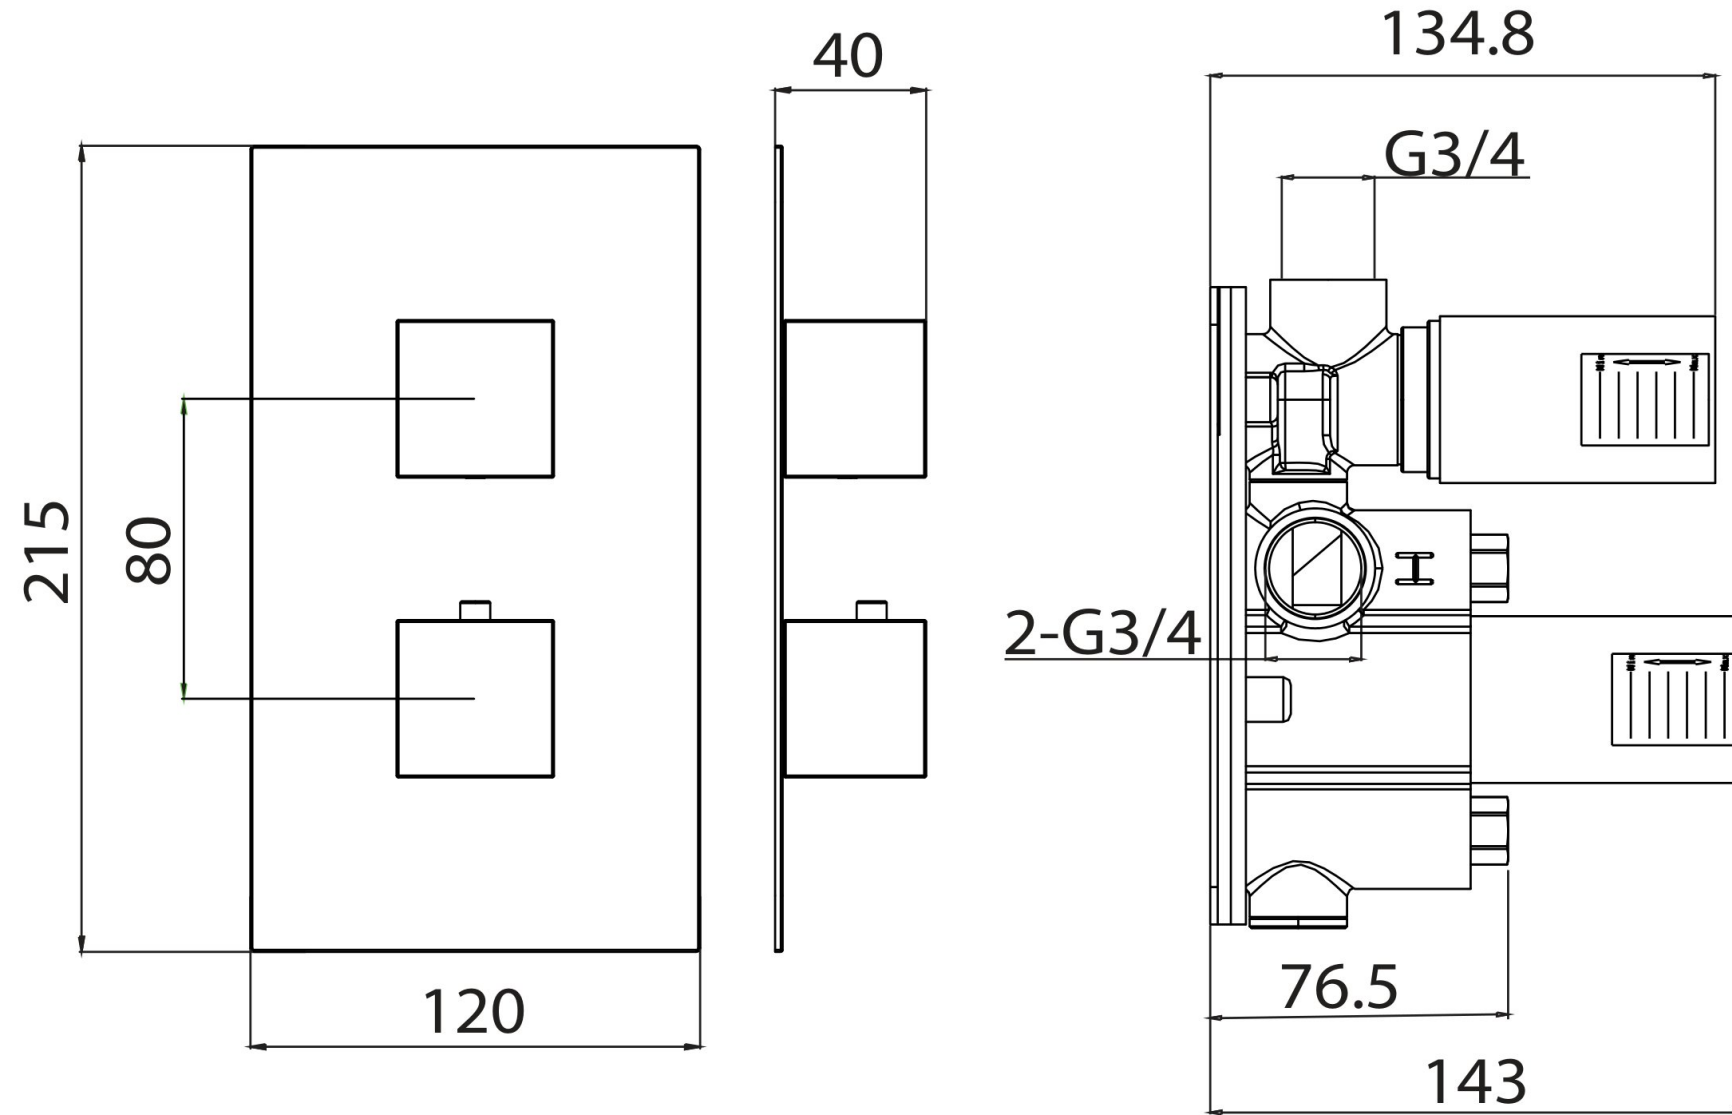

TOOGA 1 WAY THERMOSTATIC SHOWER VALVE KIT - CHROME

Product Code: TO219

PRODUCT INFORMATION

Finish:	Chrome
Height:	215mm
Width:	120mm
Depth:	183mm
Material	Stainless Steel, Brass
Weight	3.07kg
Approvals/Standards	WRAS
Guarantee	5 years
Outlets	Yes

DESCRIPTION

The TOOGA brassware collection features products that will be the focal point of any bathroom with its sharp, sleek lines.

This TOOGA 1 way thermostatic shower valve in a classy chrome finish will create a modern feel to your shower and bathroom as a whole.

This thermostatic valve has 1 outlet which allows it to control either a shower head, a shower handset, or a bath filler. The top handle turns the component on and off, and the bottom handle controls the water temperature.

*WRAS Approved valve

TECHNICAL DRAWING

FLOW RATE

- 1 Bar - Flowrate: 21 l/min
- 2 Bar - Flowrate: 28.5 l/min
- 3 Bar - Flowrate: 35 l/min

Saneux reserves the right to alter the specifications and product range without prior notice. Dimensions are given as a guide only. Dimensions should not be used for surrounding furniture, fixtures and fittings until the product is on site.