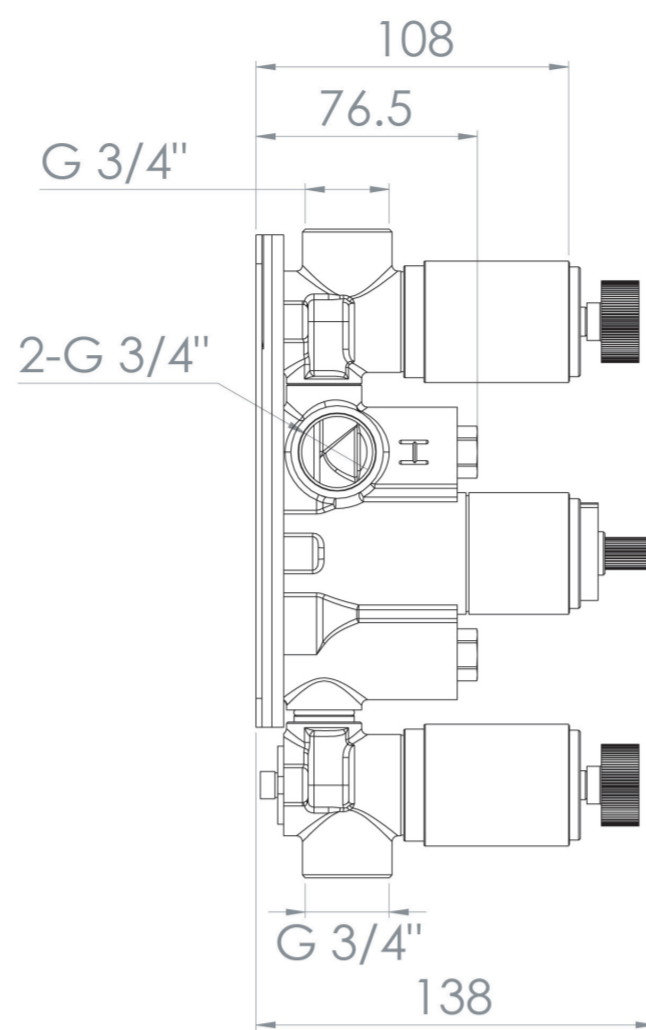

## PRODUCT INFORMATION

<b>Finish:</b>	Chrome
<b>Height:</b>	120mm
<b>Width:</b>	275mm
<b>Depth:</b>	185mm
<b>Material</b>	Stainless Steel, Brass
<b>Weight</b>	4.07kg
<b>Approvals/Standards</b>	WRAS
<b>Guarantee</b>	5 years
<b>Outlets</b>	2

## DESCRIPTION

The COS collection was designed to create brassware that was both modern and classic to suit any style of bathroom.

This COS 2 way thermostatic shower valve with 3 handles in a classy chrome finish will instantly add a luxurious touch to your shower and bathroom as a whole.

This landscape thermostatic valve has 2 outlets which allows it to control a shower head and handset, a handset and bath filler, or a shower head and bath filler with its 3 handles. The left and right handles control the on/off function of the two components, whilst the middle handle controls the water temperature.

# FLOW RATE

- 1 Bar - Flowrate: 21 l/min
- 2 Bar - Flowrate: 28.5 l/min
- 3 Bar - Flowrate: 35 l/min

Saneux reserves the right to alter the specifications and product range without prior notice. Dimensions are given as a guide only. Dimensions should not be used for surrounding furniture, fixtures and fittings until the product is on site.