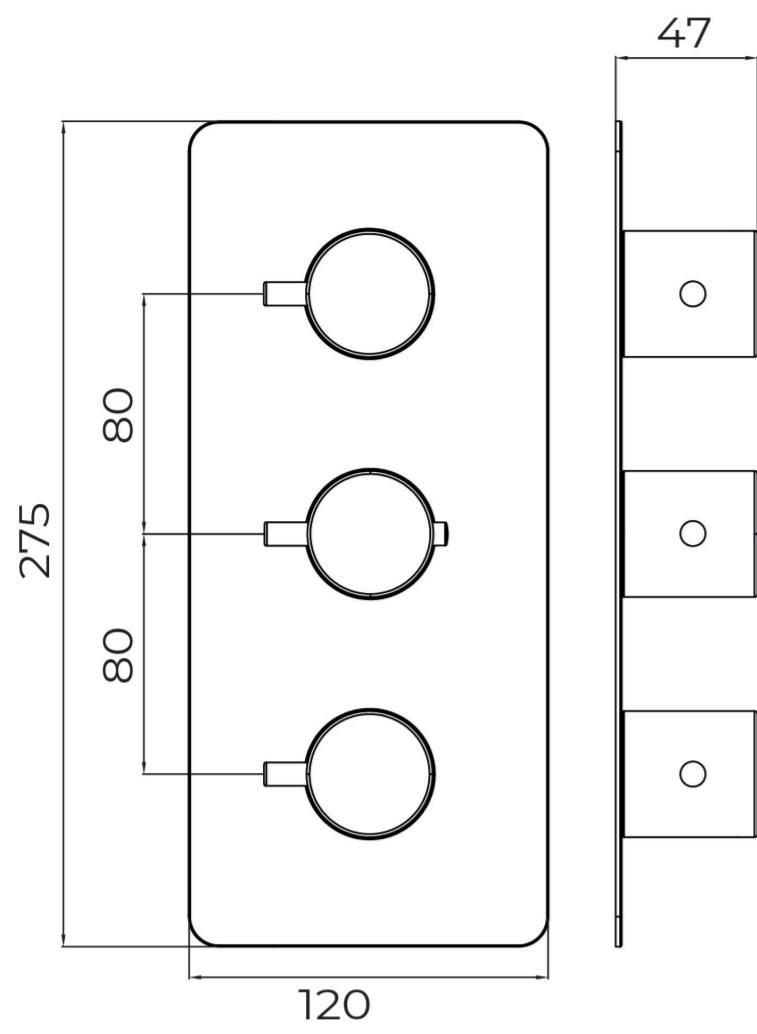

COS 2 WAY THERMOSTATIC LOW PRESSURE SHOWER VALVE KIT IN LANDSCAPE - CHROME

Product Code: CO222.L

PRODUCT INFORMATION

| | |
|----------------------------|------------------------|
| Finish: | Chrome |
| Height: | 120mm |
| Width: | 275mm |
| Depth: | 185mm |
| Material | Stainless Steel, Brass |
| Weight | 4.07kg |
| Approvals/Standards | WRAS |
| Guarantee | 5 years |
| Outlets | 2 |

DESCRIPTION

The COS collection was designed to create brassware that was both modern and classic to suit any style of bathroom.

This COS 2 way thermostatic shower valve with 3 handles in a classy chrome finish will instantly add a luxurious touch to your shower and bathroom as a whole.

This landscape thermostatic valve has 2 outlets which allows it to control a shower head and handset, a handset and bath filler, or a shower head and bath filler with its 3 handles. The left and right handles control the on/off function of the two components, whilst the middle handle controls the water temperature.

*WRAS Approved valve

TECHNICAL DRAWING

FLOW RATE

- 1 Bar - Flowrate: 21 l/min
- 2 Bar - Flowrate: 28.5 l/min
- 3 Bar - Flowrate: 35 l/min

Saneux reserves the right to alter the specifications and product range without prior notice. Dimensions are given as a guide only. Dimensions should not be used for surrounding furniture, fixtures and fittings until the product is on site.