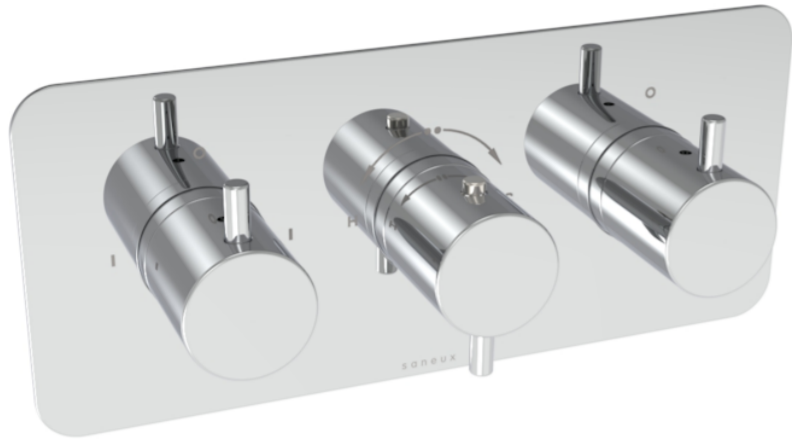

COS 2 WAY THERMOSTATIC LOW PRESSURE SHOWER VALVE KIT IN LANDSCAPE - CHROME

Product Code: CO222.L

PRODUCT INFORMATION

| | |
|----------------------------|------------------------|
| Finish: | Chrome |
| Height: | 120mm |
| Width: | 275mm |
| Depth: | 185mm |
| Material | Stainless Steel, Brass |
| Weight | 4.07kg |
| Approvals/Standards | WRAS |
| Guarantee | 5 years |
| Outlets | 2 |

DESCRIPTION

The COS collection was designed to create brassware that was both modern and classic to suit any style of bathroom.

This COS 2 way thermostatic shower valve with 3 handles in a classy chrome finish will instantly add a luxurious touch to your shower and bathroom as a whole.

This landscape thermostatic valve has 2 outlets which allows it to control a shower head and handset, a handset and bath filler, or a shower head and bath filler with its 3 handles. The left and right handles control the on/off function of the two components, whilst the middle handle controls the water temperature.

<https://saneux.com/products/cos-2-way-thermostatic-low-pressure-shower-valve-kit-in-landscape-chrome>