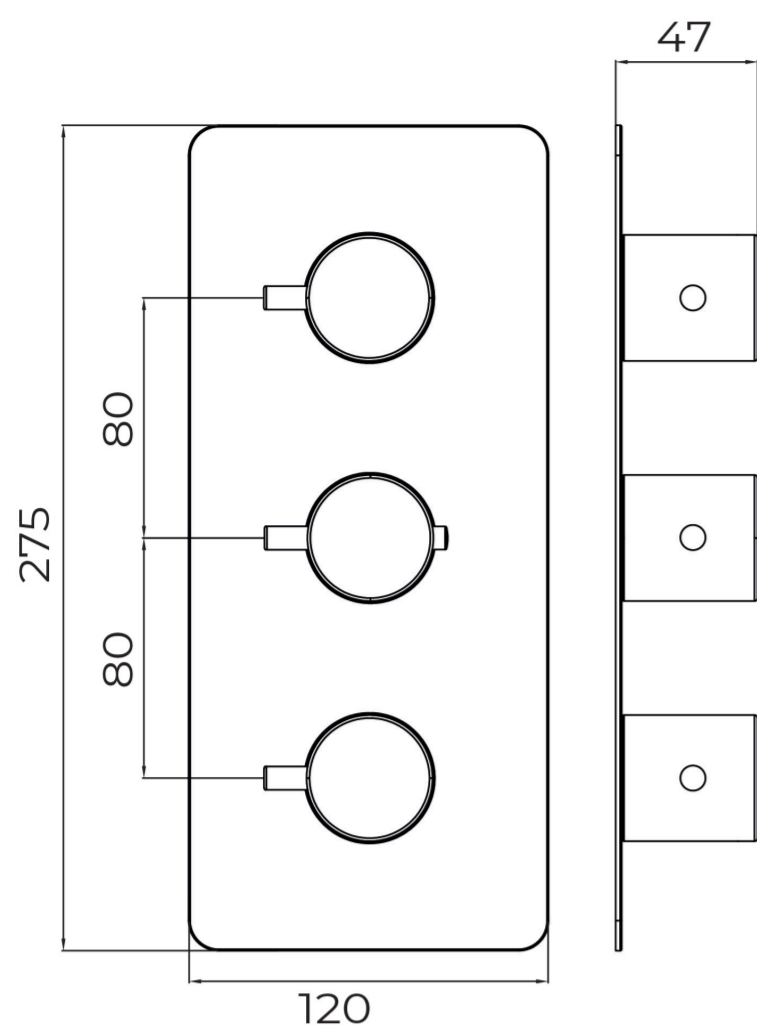

## PRODUCT INFORMATION

<b>Finish:</b>	Chrome
<b>Height:</b>	120mm
<b>Width:</b>	275mm
<b>Depth:</b>	185mm
<b>Material</b>	Stainless Steel, Brass
<b>Weight</b>	4.07kg
<b>Approvals/Standards</b>	WRAS
<b>Guarantee</b>	5 years
<b>Outlets</b>	2

This landscape thermostatic valve has 2 outlets which allows it to control a shower head and handset, a handset and bath filler, or a shower head and bath filler with its 3 handles. The left and right handles control the on/off function of the two components, whilst the middle handle controls the water temperature.

# FLOW RATE

- 1 Bar - Flowrate: 21 l/min
- 2 Bar - Flowrate: 28.5 l/min
- 3 Bar - Flowrate: 35 l/min

Saneux reserves the right to alter the specifications and product range without prior notice. Dimensions are given as a guide only. Dimensions should not be used for surrounding furniture, fixtures and fittings until the product is on site.