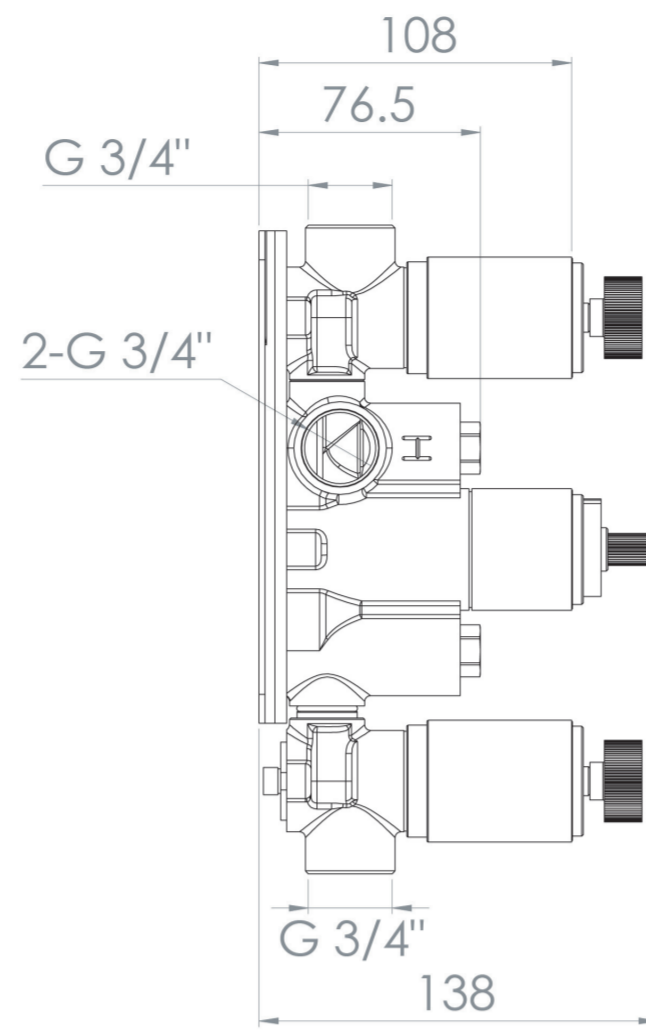

COS 2 WAY THERMOSTATIC LOW PRESSURE SHOWER VALVE KIT IN LANDSCAPE - CHROME

Product Code: CO222.L

PRODUCT INFORMATION

Finish:	Chrome
Height:	120mm
Width:	275mm
Depth:	185mm
Material	Stainless Steel, Brass
Weight	4.07kg
Approvals/Standards	WRAS
Guarantee	5 years
Outlets	2

DESCRIPTION

The COS collection was designed to create brassware that was both modern and classic to suit any style of bathroom.

This COS 2 way thermostatic shower valve with 3 handles in a classy chrome finish will instantly add a luxurious touch to your shower and bathroom as a whole.

This landscape thermostatic valve has 2 outlets which allows it to control a shower head and handset, a handset and bath filler, or a shower head and bath filler with its 3 handles. The left and right handles control the on/off function of the two components, whilst the middle handle controls the water temperature.

*WRAS Approved valve

TECHNICAL DRAWING

FLOW RATE

- 1 Bar - Flowrate: 21 l/min
- 2 Bar - Flowrate: 28.5 l/min
- 3 Bar - Flowrate: 35 l/min

Saneux reserves the right to alter the specifications and product range without prior notice. Dimensions are given as a guide only. Dimensions should not be used for surrounding furniture, fixtures and fittings until the product is on site.