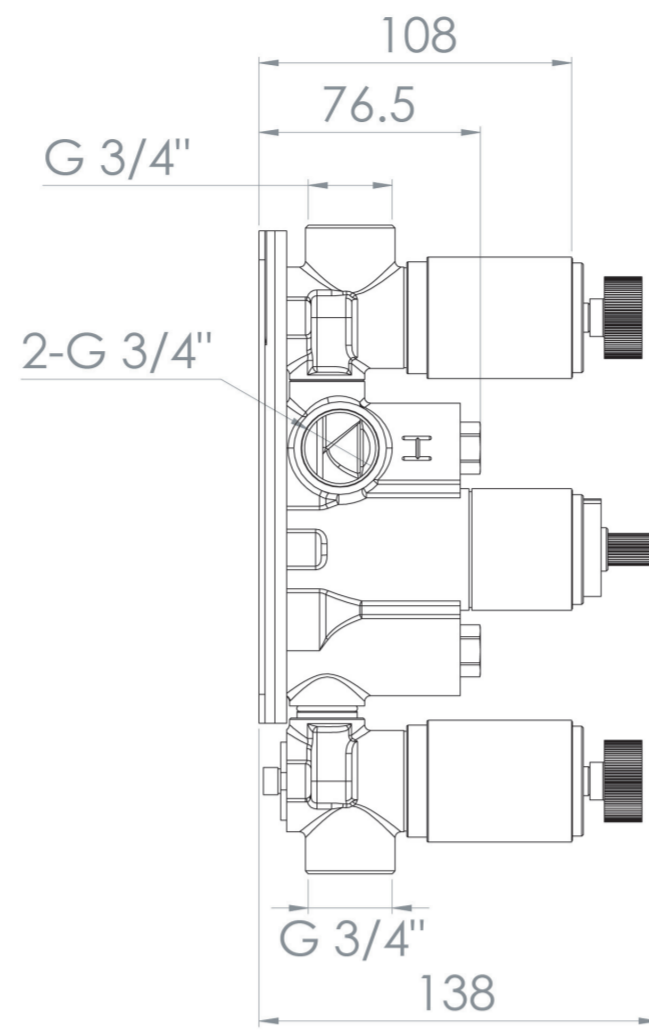

COS 2 WAY THERMOSTATIC LOW PRESSURE SHOWER VALVE KIT IN LANDSCAPE - CHROME

Product Code: CO222.L

PRODUCT INFORMATION

| | |
|----------------------------|------------------------|
| Finish: | Chrome |
| Height: | 120mm |
| Width: | 275mm |
| Depth: | 185mm |
| Material | Stainless Steel, Brass |
| Weight | 4.07kg |
| Approvals/Standards | WRAS |
| Guarantee | 5 years |
| Outlets | 2 |

DESCRIPTION

The COS collection was designed to create brassware that was both modern and classic to suit any style of bathroom.

This COS 2 way thermostatic shower valve with 3 handles in a classy chrome finish will instantly add a luxurious touch to your shower and bathroom as a whole.

This landscape thermostatic valve has 2 outlets which allows it to control a shower head and handset, a handset and bath filler, or a shower head and bath filler with its 3 handles. The left and right handles control the on/off function of the two components, whilst the middle handle controls the water temperature.

*WRAS Approved valve

TECHNICAL DRAWING

FLOW RATE

- 1 Bar - Flowrate: 21 l/min
- 2 Bar - Flowrate: 28.5 l/min
- 3 Bar - Flowrate: 35 l/min

Saneux reserves the right to alter the specifications and product range without prior notice. Dimensions are given as a guide only. Dimensions should not be used for surrounding furniture, fixtures and fittings until the product is on site.