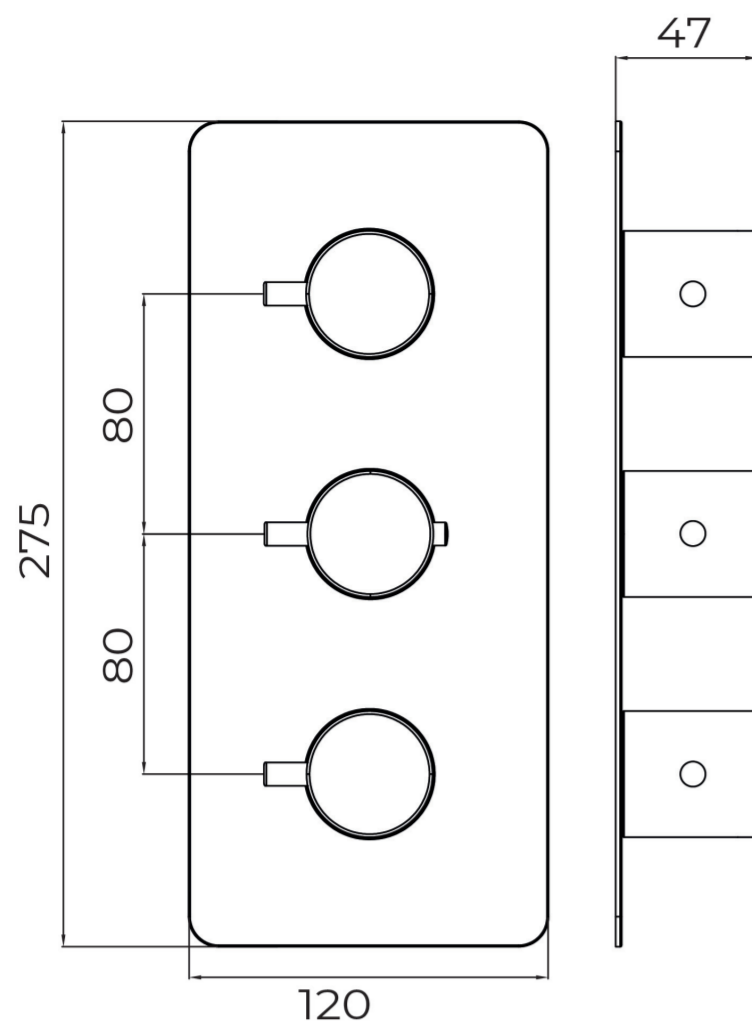

COS 2 WAY THERMOSTATIC LOW PRESSURE SHOWER VALVE KIT IN LANDSCAPE - CHROME

Product Code: CO222.L

PRODUCT INFORMATION

Finish:	Chrome
Height:	120mm
Width:	275mm
Depth:	185mm
Material	Stainless Steel, Brass
Weight	4.07kg
Approvals/Standards	WRAS
Guarantee	5 years
Outlets	2

DESCRIPTION

The COS collection was designed to create brassware that was both modern and classic to suit any style of bathroom.

This COS 2 way thermostatic shower valve with 3 handles in a classy chrome finish will instantly add a luxurious touch to your shower and bathroom as a whole.

This landscape thermostatic valve has 2 outlets which allows it to control a shower head and handset, a handset and bath filler, or a shower head and bath filler with its 3 handles. The left and right handles control the on/off function of the two components, whilst the middle handle controls the water temperature.

*WRAS Approved valve

TECHNICAL DRAWING

FLOW RATE

- 1 Bar - Flowrate: 21 l/min
- 2 Bar - Flowrate: 28.5 l/min
- 3 Bar - Flowrate: 35 l/min

Saneux reserves the right to alter the specifications and product range without prior notice. Dimensions are given as a guide only. Dimensions should not be used for surrounding furniture, fixtures and fittings until the product is on site.