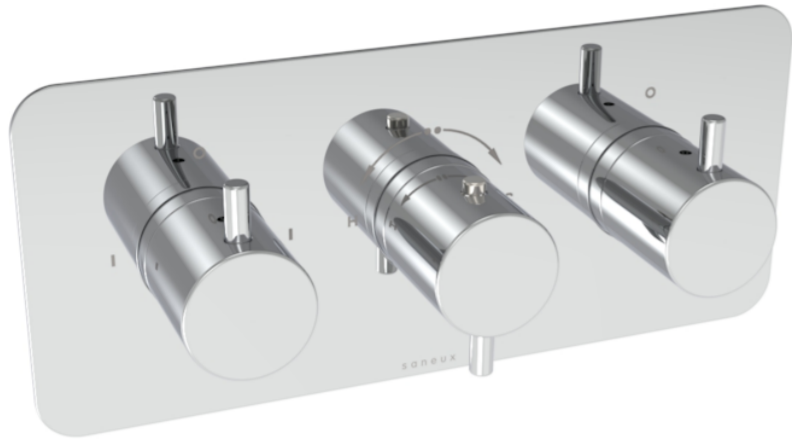

COS 2 WAY THERMOSTATIC LOW PRESSURE SHOWER VALVE KIT IN LANDSCAPE - CHROME

Product Code: CO222.L

PRODUCT INFORMATION

Finish:	Chrome
Height:	120mm
Width:	275mm
Depth:	185mm
Material	Stainless Steel, Brass
Weight	4.07kg
Approvals/Standards	WRAS
Guarantee	5 years
Outlets	2

DESCRIPTION

The COS collection was designed to create brassware that was both modern and classic to suit any style of bathroom.

This COS 2 way thermostatic shower valve with 3 handles in a classy chrome finish will instantly add a luxurious touch to your shower and bathroom as a whole.

This landscape thermostatic valve has 2 outlets which allows it to control a shower head and handset, a handset and bath filler, or a shower head and bath filler with its 3 handles. The left and right handles control the on/off function of the two components, whilst the middle handle controls the water temperature.

<https://saneux.com/products/cos-2-way-thermostatic-low-pressure-shower-valve-kit-in-landscape-chrome>