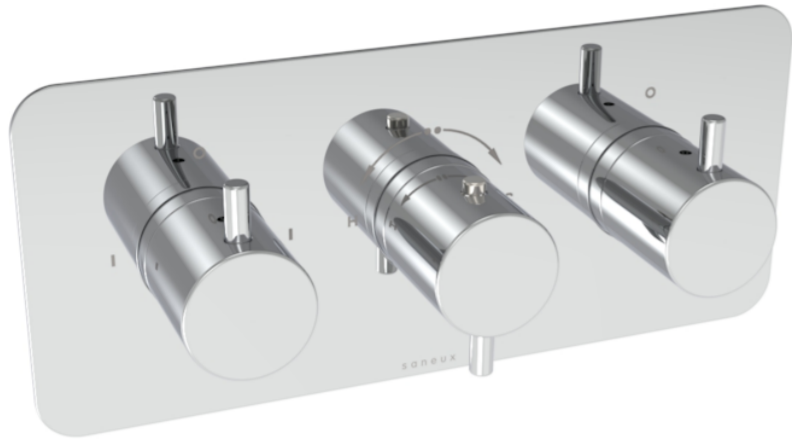

# COS 2 WAY THERMOSTATIC LOW PRESSURE SHOWER VALVE KIT IN LANDSCAPE - CHROME

**Product Code:** CO222.L

## PRODUCT INFORMATION

<b>Finish:</b>	Chrome
<b>Height:</b>	120mm
<b>Width:</b>	275mm
<b>Depth:</b>	185mm
<b>Material</b>	Stainless Steel, Brass
<b>Weight</b>	4.07kg
<b>Approvals/Standards</b>	WRAS
<b>Guarantee</b>	5 years
<b>Outlets</b>	2

## DESCRIPTION

The COS collection was designed to create brassware that was both modern and classic to suit any style of bathroom.

This COS 2 way thermostatic shower valve with 3 handles in a classy chrome finish will instantly add a luxurious touch to your shower and bathroom as a whole.

This landscape thermostatic valve has 2 outlets which allows it to control a shower head and handset, a handset and bath filler, or a shower head and bath filler with its 3 handles. The left and right handles control the on/off function of the two components, whilst the middle handle controls the water temperature.