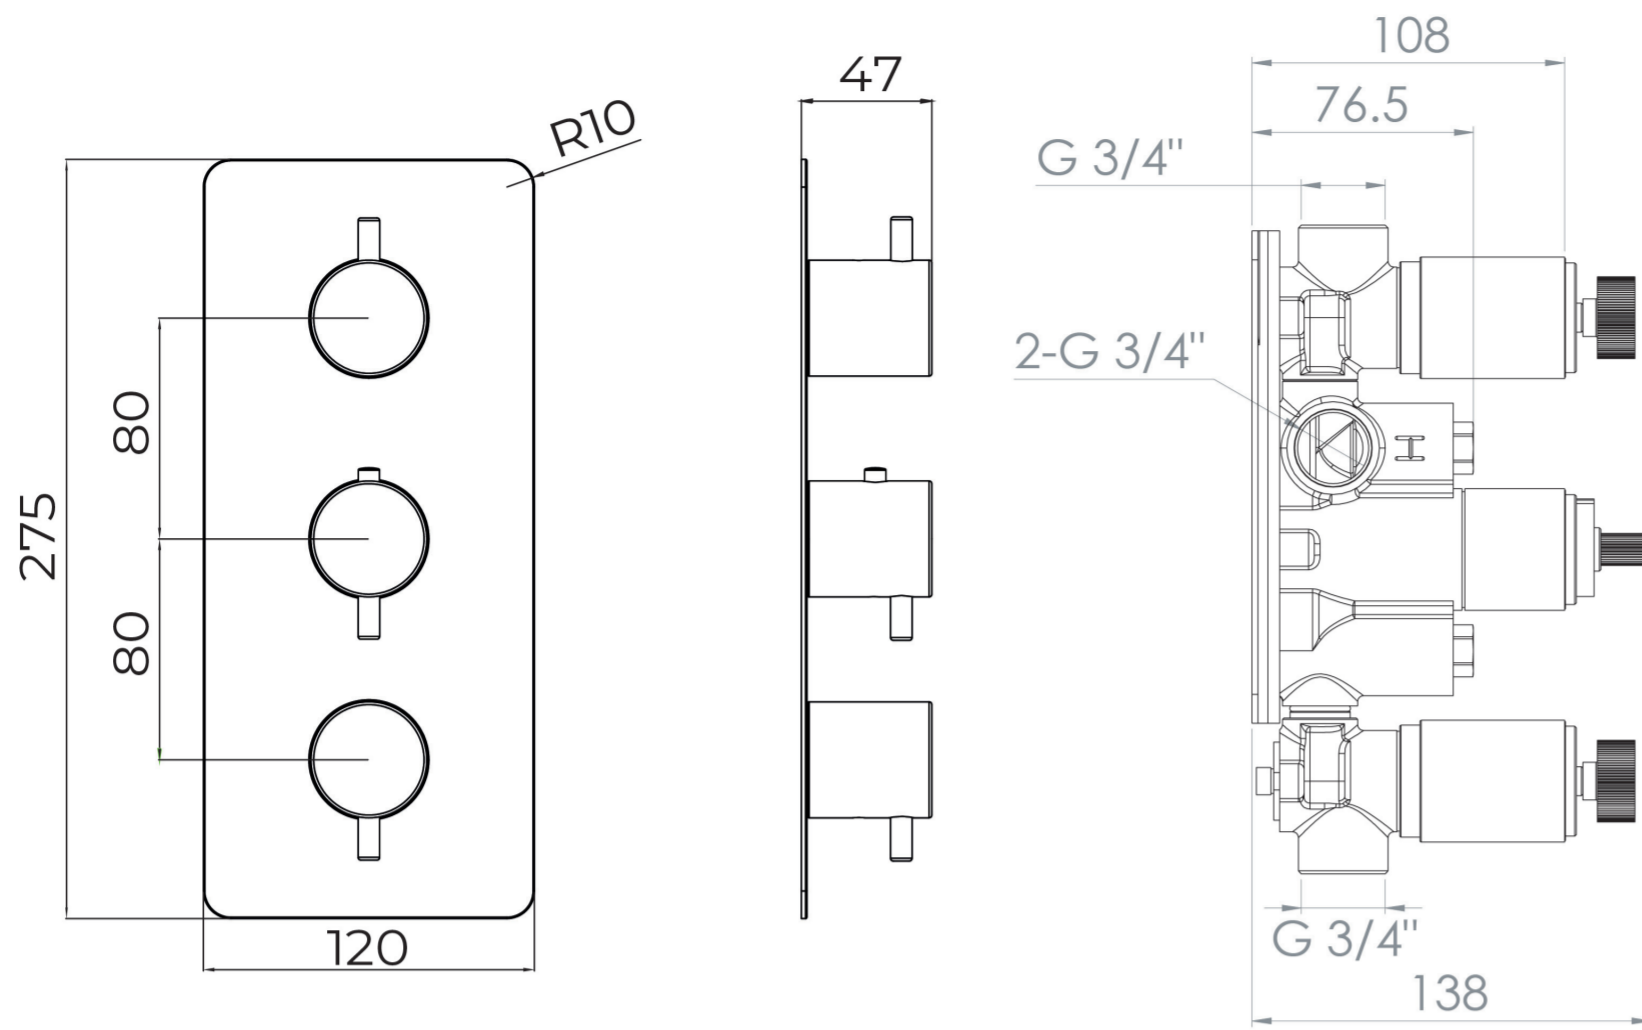

## PRODUCT INFORMATION

<b>Finish:</b>	Chrome
<b>Height:</b>	275mm
<b>Width:</b>	120mm
<b>Depth:</b>	185mm
<b>Material</b>	Stainless Steel, Brass
<b>Weight</b>	4.07kg
<b>Approvals/Standards</b>	WRAS
<b>Guarantee</b>	5 years
<b>Outlets</b>	2

This portrait thermostatic valve has 2 outlets which allows it to control a shower head and handset, a handset and bath filler, or a shower head and bath filler with its 3 handles. The top and bottom handles control the on/off function of the two components, whilst the middle handle controls the water temperature.

# FLOW RATE

- 1 Bar - Flowrate: 21 l/min
- 2 Bar - Flowrate: 28.5 l/min
- 3 Bar - Flowrate: 35 l/min

Saneux reserves the right to alter the specifications and product range without prior notice. Dimensions are given as a guide only. Dimensions should not be used for surrounding furniture, fixtures and fittings until the product is on site.