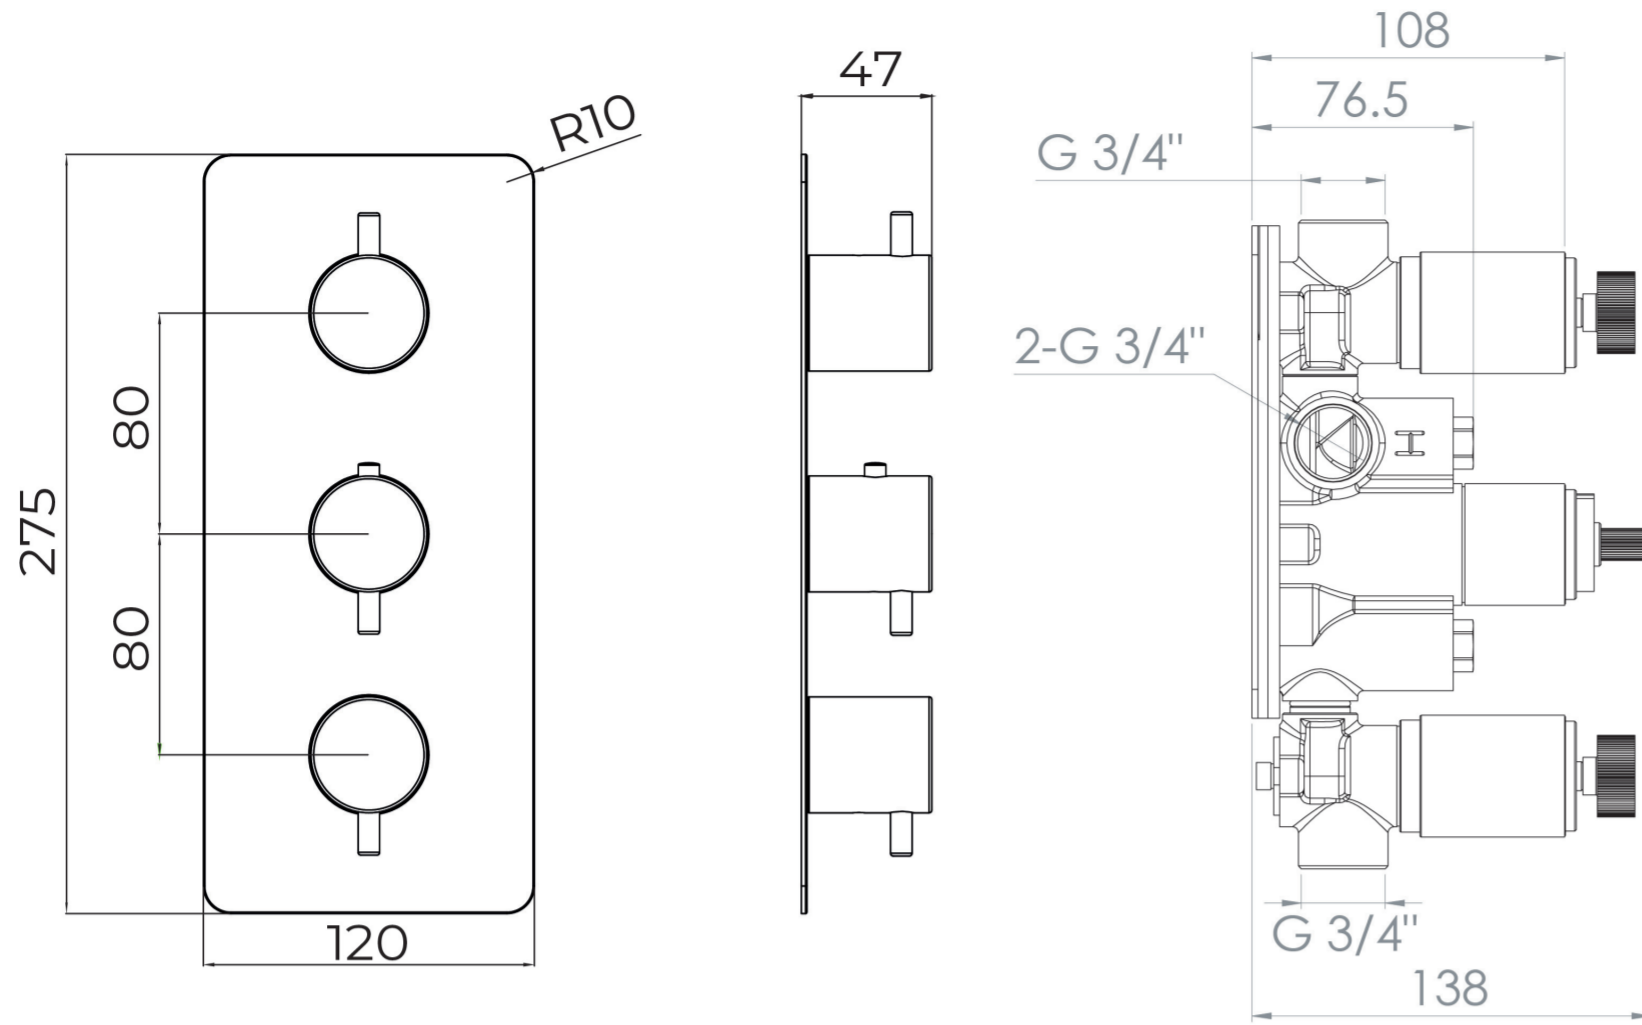

COS 2 WAY THERMOSTATIC LOW PRESSURE SHOWER VALVE KIT - CHROME

Product Code: CO222

PRODUCT INFORMATION

Finish:	Chrome
Height:	275mm
Width:	120mm
Depth:	185mm
Material	Stainless Steel, Brass
Weight	4.07kg
Approvals/Standards	WRAS
Guarantee	5 years
Outlets	2

DESCRIPTION

The COS collection was designed to create brassware that was both modern and classic to suit any style of bathroom.

This COS 2 way thermostatic shower valve with 3 handles in a classy chrome finish will instantly add a luxurious touch to your shower and bathroom as a whole.

This portrait thermostatic valve has 2 outlets which allows it to control a shower head and handset, a handset and bath filler, or a shower head and bath filler with its 3 handles. The top and bottom handles control the on/off function of the two components, whilst the middle handle controls the water temperature.

*WRAS Approved valve

TECHNICAL DRAWING

FLOW RATE

- 1 Bar - Flowrate: 21 l/min
- 2 Bar - Flowrate: 28.5 l/min
- 3 Bar - Flowrate: 35 l/min

Saneux reserves the right to alter the specifications and product range without prior notice. Dimensions are given as a guide only. Dimensions should not be used for surrounding furniture, fixtures and fittings until the product is on site.