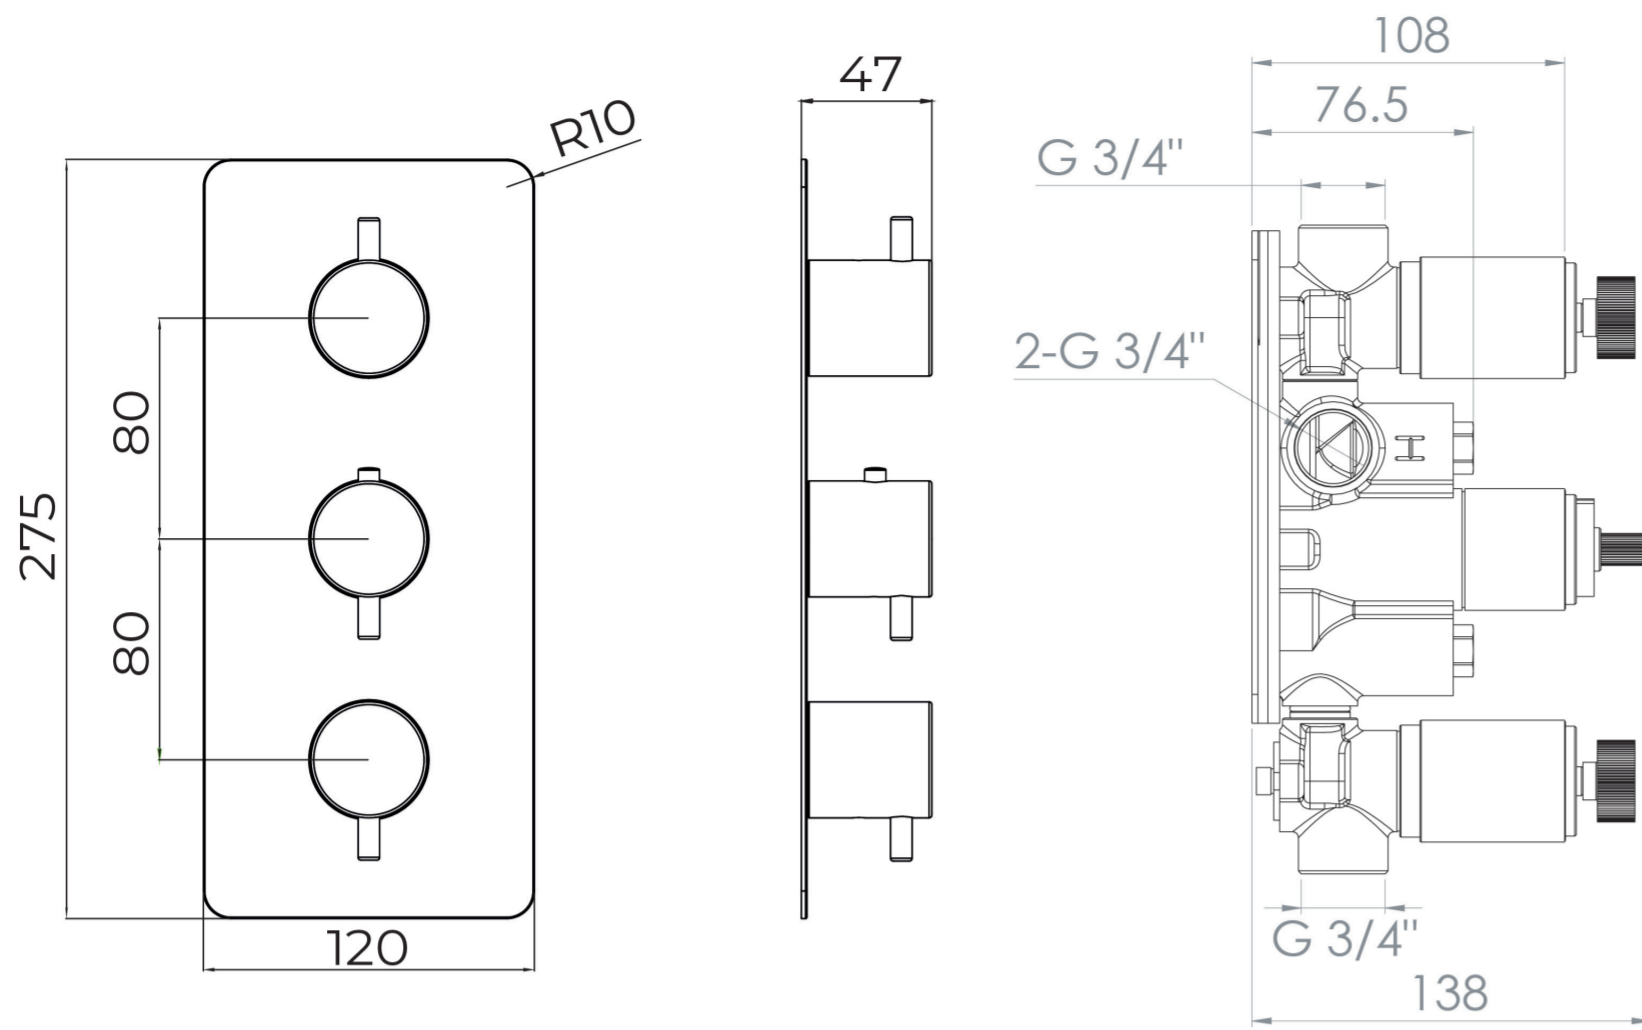

COS 2 WAY THERMOSTATIC LOW PRESSURE SHOWER VALVE KIT - CHROME

Product Code: CO222

PRODUCT INFORMATION

Finish:	Chrome
Height:	275mm
Width:	120mm
Depth:	185mm
Material	Stainless Steel, Brass
Weight	4.07kg
Approvals/Standards	WRAS
Guarantee	5 years
Outlets	2

DESCRIPTION

The COS collection was designed to create brassware that was both modern and classic to suit any style of bathroom.

This COS 2 way thermostatic shower valve with 3 handles in a classy chrome finish will instantly add a luxurious touch to your shower and bathroom as a whole.

This portrait thermostatic valve has 2 outlets which allows it to control a shower head and handset, a handset and bath filler, or a shower head and bath filler with its 3 handles. The top and bottom handles control the on/off function of the two components, whilst the middle handle controls the water temperature.

*WRAS Approved valve

TECHNICAL DRAWING

FLOW RATE

- 1 Bar - Flowrate: 21 l/min
- 2 Bar - Flowrate: 28.5 l/min
- 3 Bar - Flowrate: 35 l/min

Saneux reserves the right to alter the specifications and product range without prior notice. Dimensions are given as a guide only. Dimensions should not be used for surrounding furniture, fixtures and fittings until the product is on site.