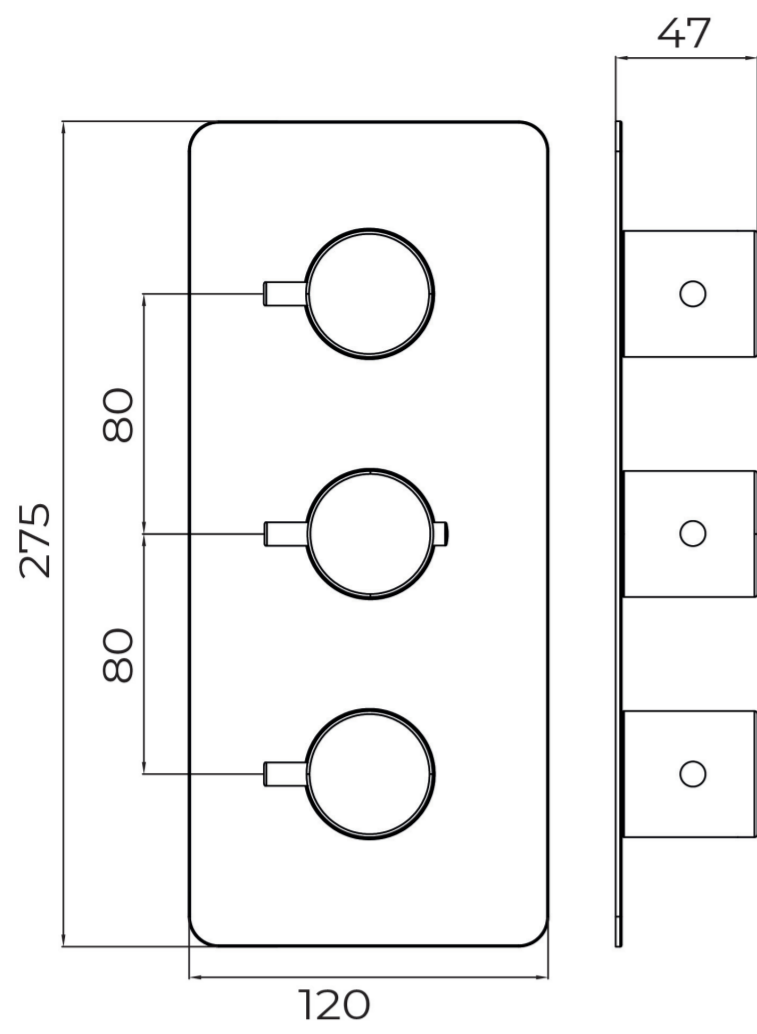

COS 3 WAY THERMOSTATIC SHOWER VALVE KIT IN LANDSCAPE - CHROME

Product Code: CO221.L

PRODUCT INFORMATION

| | |
|----------------------------|------------------------|
| Finish: | Chrome |
| Height: | 120mm |
| Width: | 275mm |
| Depth: | 185mm |
| Material | Stainless Steel, Brass |
| Weight | 4.39kg |
| Approvals/Standards | WRAS |
| Guarantee | 5 years |
| Outlets | 3 |

This landscape thermostatic valve has 3 outlets which allows it to control a shower head, handset and bath filler. The left and right handles control the on/off function of the components, whilst the middle handle controls the water temperature.

*WRAS Approved valve

TECHNICAL DRAWING

FLOW RATE

- 1 Bar - Flowrate: 16 l/min
- 2 Bar - Flowrate: 22.5 l/min
- 3 Bar - Flowrate: 28.5 l/min

Saneux reserves the right to alter the specifications and product range without prior notice. Dimensions are given as a guide only. Dimensions should not be used for surrounding furniture, fixtures and fittings until the product is on site.