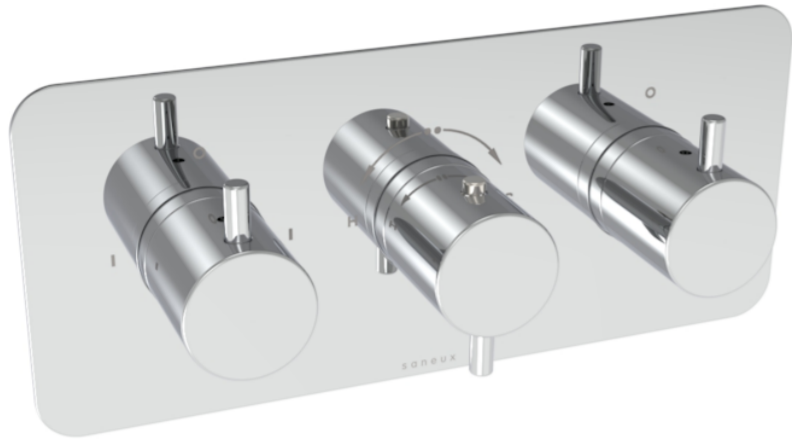

COS 3 WAY THERMOSTATIC SHOWER VALVE KIT IN LANDSCAPE - CHROME

Product Code: CO221.L

PRODUCT INFORMATION

Finish:	Chrome
Height:	120mm
Width:	275mm
Depth:	185mm
Material	Stainless Steel, Brass
Weight	4.39kg
Approvals/Standards	WRAS
Guarantee	5 years
Outlets	3

DESCRIPTION

The COS collection was designed to create brassware that was both modern and classic to suit any style of bathroom.

This COS 3 way thermostatic shower valve in a classy chrome finish will instantly add a luxurious touch to your shower and bathroom as a whole.

This landscape thermostatic valve has 3 outlets which allows it to control a shower head, handset and bath filler. The left and right handles control the on/off function of the components, whilst the middle handle controls the water temperature.

<https://saneux.com/products/cos-3-way-thermostatic-shower-valve-kit-in-landscape-chrome>