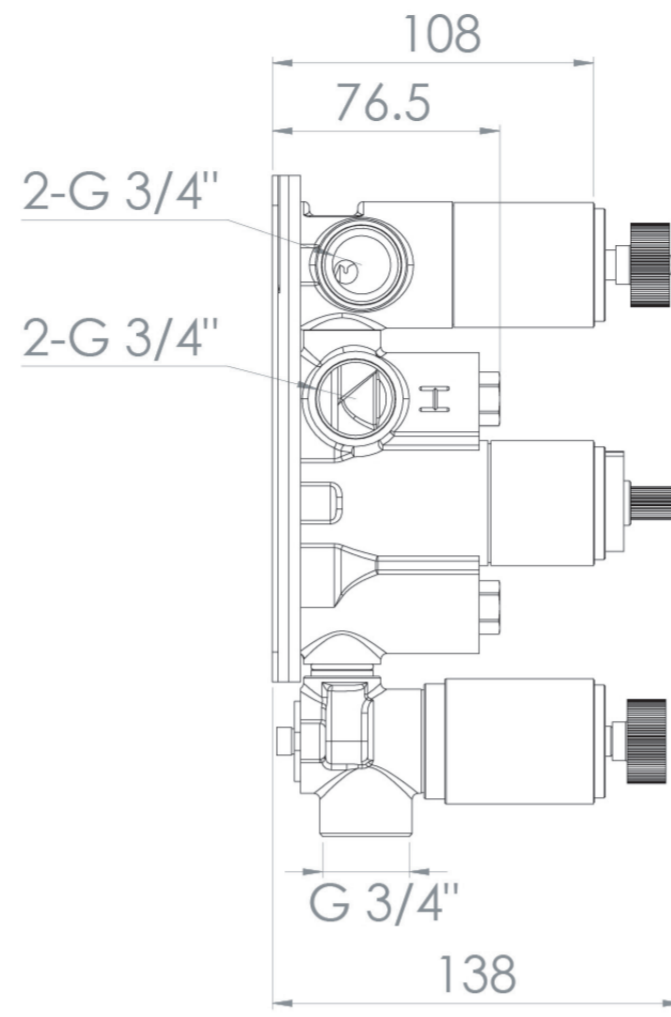

COS 3 WAY THERMOSTATIC SHOWER VALVE KIT IN LANDSCAPE - CHROME

Product Code: CO221.L

PRODUCT INFORMATION

| | |
|----------------------------|------------------------|
| Finish: | Chrome |
| Height: | 120mm |
| Width: | 275mm |
| Depth: | 185mm |
| Material | Stainless Steel, Brass |
| Weight | 4.39kg |
| Approvals/Standards | WRAS |
| Guarantee | 5 years |
| Outlets | 3 |

DESCRIPTION

The COS collection was designed to create brassware that was both modern and classic to suit any style of bathroom.

This COS 3 way thermostatic shower valve in a classy chrome finish will instantly add a luxurious touch to your shower and bathroom as a whole.

This landscape thermostatic valve has 3 outlets which allows it to control a shower head, handset and bath filler. The left and right handles control the on/off function of the components, whilst the middle handle controls the water temperature.

*WRAS Approved valve

TECHNICAL DRAWING

FLOW RATE

- 1 Bar - Flowrate: 16 l/min
- 2 Bar - Flowrate: 22.5 l/min
- 3 Bar - Flowrate: 28.5 l/min

Saneux reserves the right to alter the specifications and product range without prior notice. Dimensions are given as a guide only. Dimensions should not be used for surrounding furniture, fixtures and fittings until the product is on site.