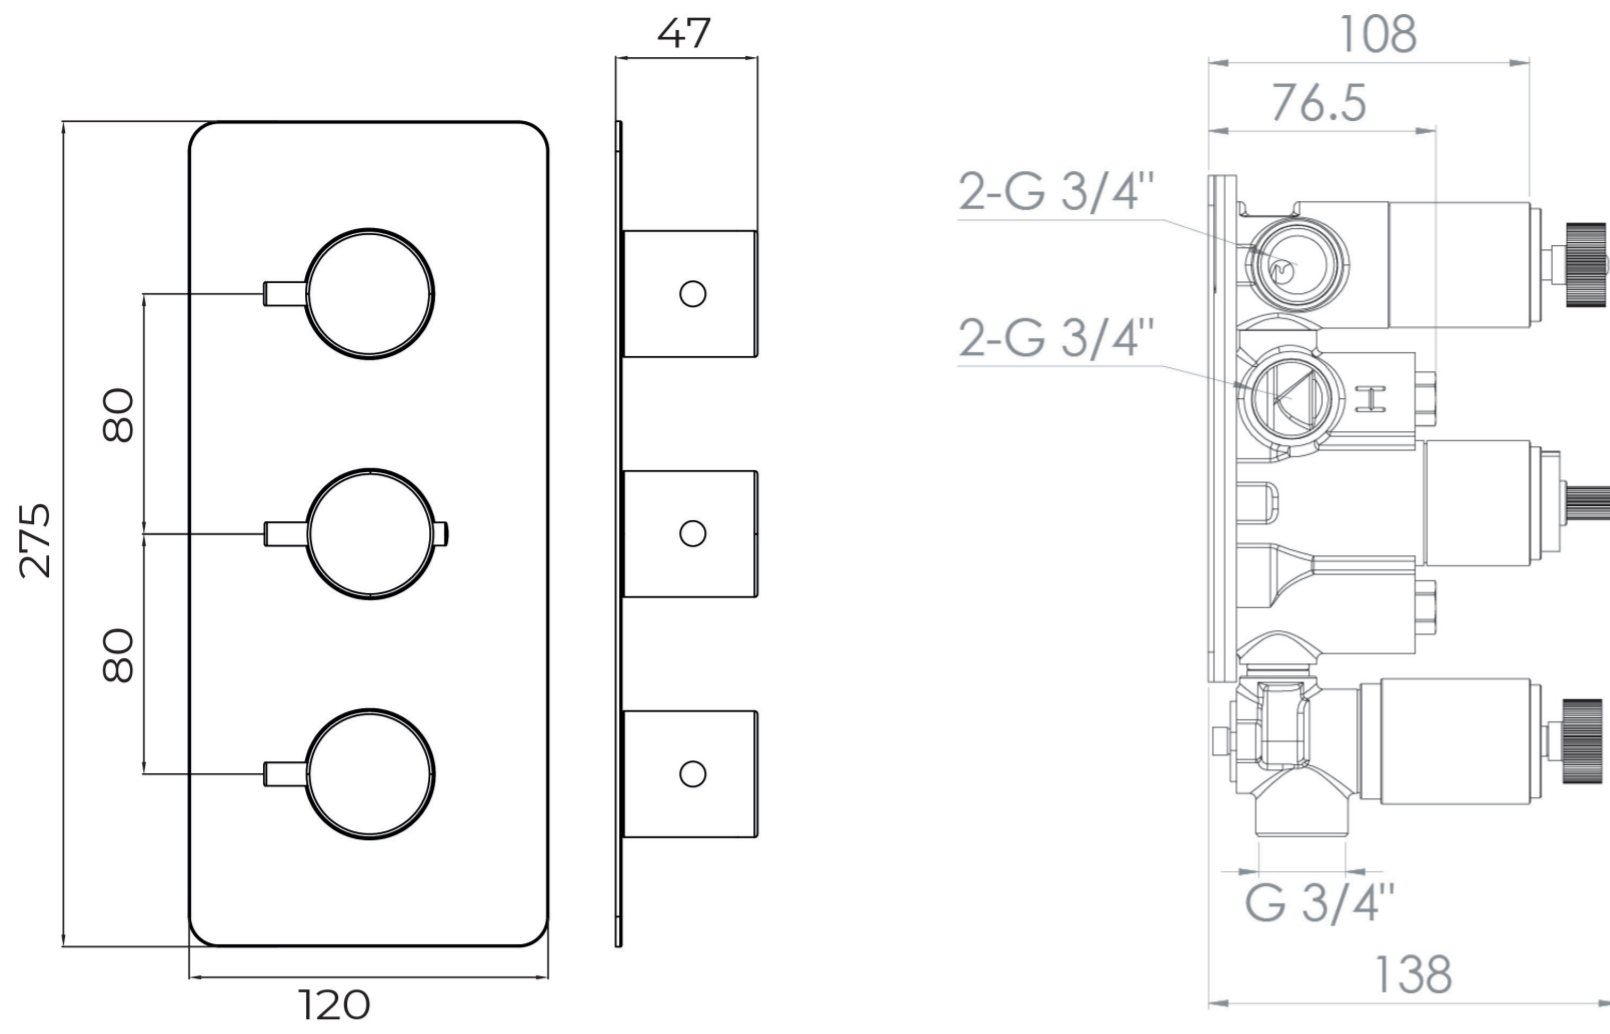

COS 3 WAY THERMOSTATIC SHOWER VALVE KIT IN LANDSCAPE - CHROME

Product Code: CO221.L

PRODUCT INFORMATION

Finish:	Chrome
Height:	120mm
Width:	275mm
Depth:	185mm
Material	Stainless Steel, Brass
Weight	4.39kg
Approvals/Standards	WRAS
Guarantee	5 years
Outlets	3

DESCRIPTION

The COS collection was designed to create brassware that was both modern and classic to suit any style of bathroom.

This COS 3 way thermostatic shower valve in a classy chrome finish will instantly add a luxurious touch to your shower and bathroom as a whole.

This landscape thermostatic valve has 3 outlets which allows it to control a shower head, handset and bath filler. The left and right handles control the on/off function of the components, whilst the middle handle controls the water temperature.

*WRAS Approved valve

TECHNICAL DRAWING

FLOW RATE

- 1 Bar - Flowrate: 16 l/min
- 2 Bar - Flowrate: 22.5 l/min
- 3 Bar - Flowrate: 28.5 l/min

Saneux reserves the right to alter the specifications and product range without prior notice. Dimensions are given as a guide only. Dimensions should not be used for surrounding furniture, fixtures and fittings until the product is on site.