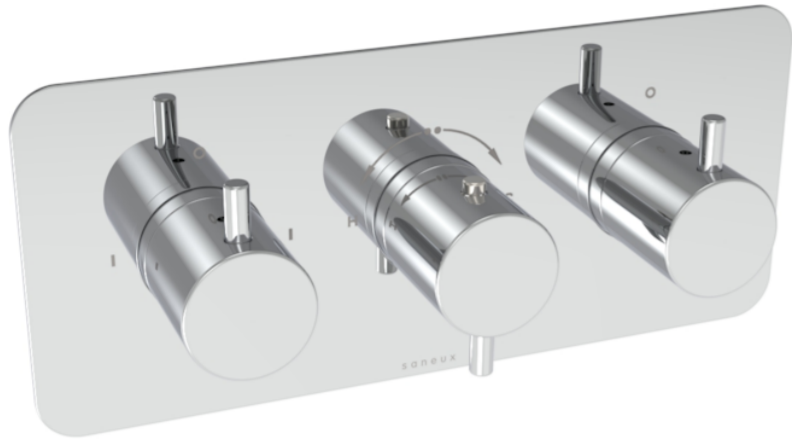

COS 3 WAY THERMOSTATIC SHOWER VALVE KIT IN LANDSCAPE - CHROME

Product Code: CO221.L

PRODUCT INFORMATION

| | |
|----------------------------|------------------------|
| Finish: | Chrome |
| Height: | 120mm |
| Width: | 275mm |
| Depth: | 185mm |
| Material | Stainless Steel, Brass |
| Weight | 4.39kg |
| Approvals/Standards | WRAS |
| Guarantee | 5 years |
| Outlets | 3 |

DESCRIPTION

The COS collection was designed to create brassware that was both modern and classic to suit any style of bathroom.

This COS 3 way thermostatic shower valve in a classy chrome finish will instantly add a luxurious touch to your shower and bathroom as a whole.

This landscape thermostatic valve has 3 outlets which allows it to control a shower head, handset and bath filler. The left and right handles control the on/off function of the components, whilst the middle handle controls the water temperature.

<https://saneux.com/products/cos-3-way-thermostatic-shower-valve-kit-in-landscape-chrome>