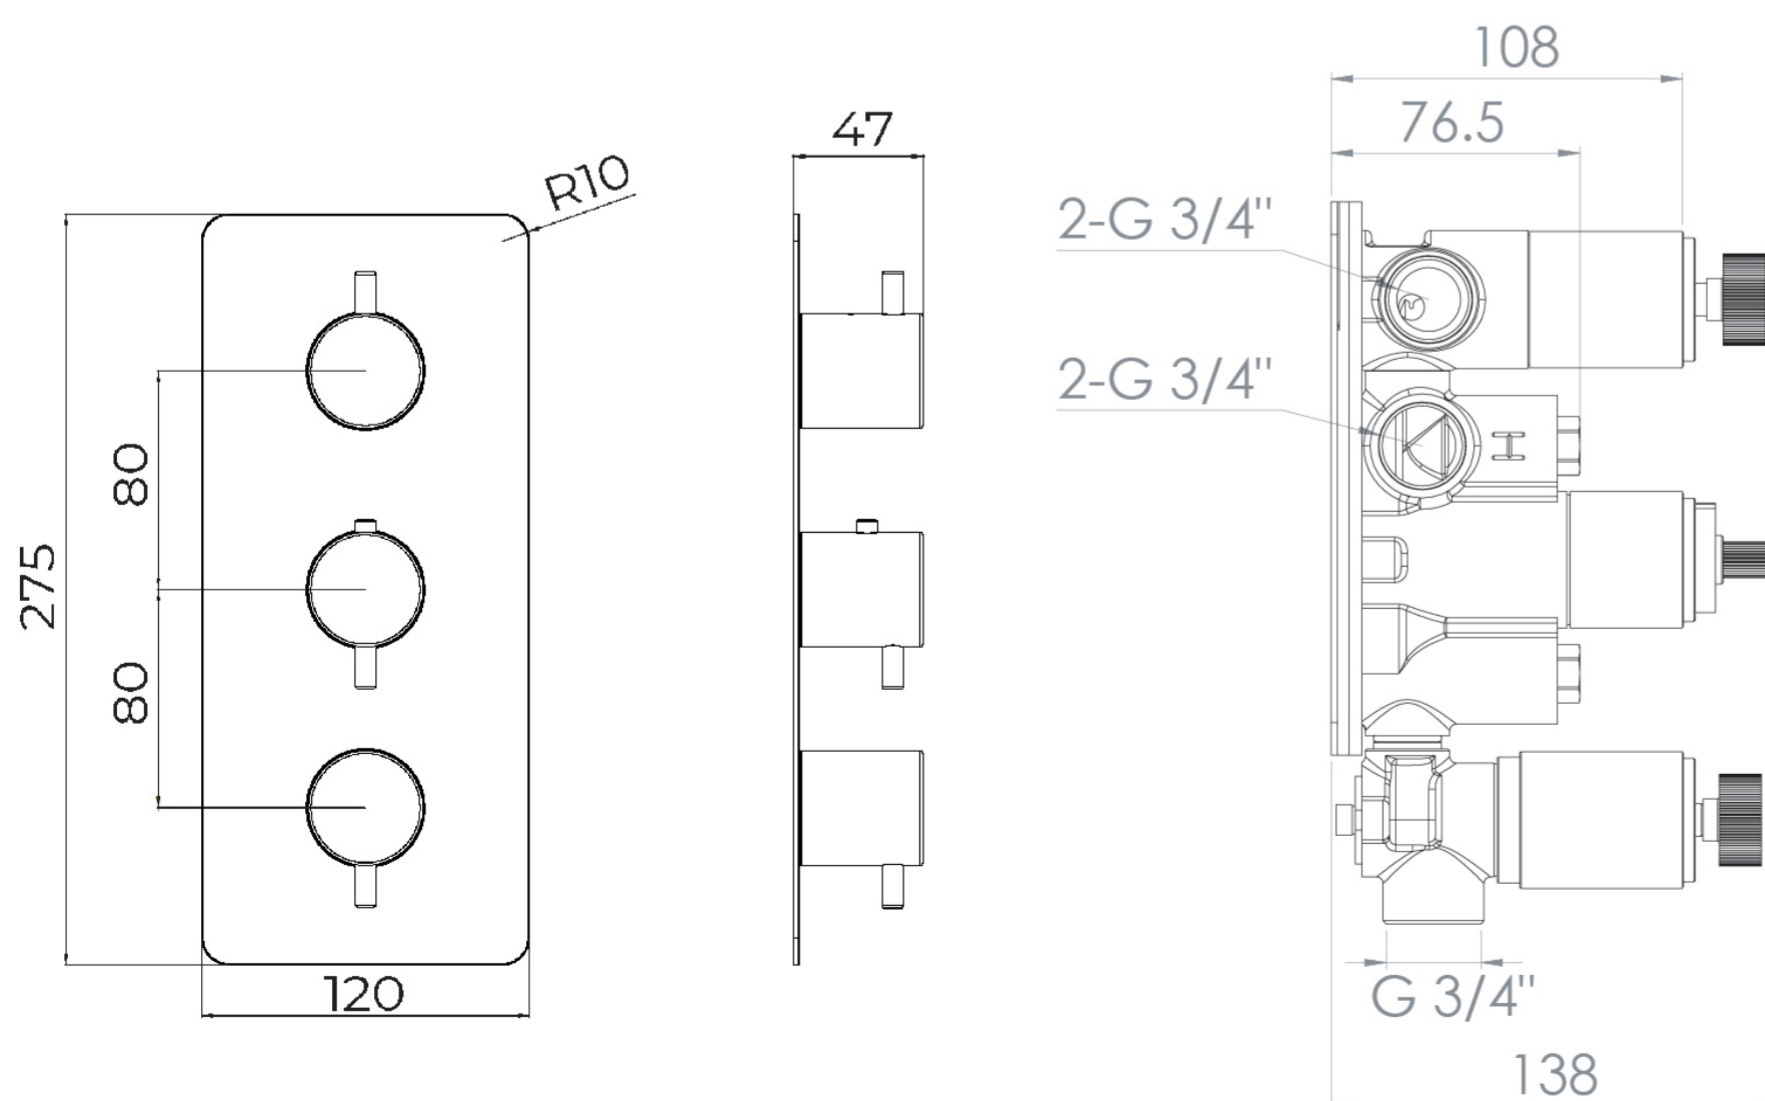

## PRODUCT INFORMATION

<b>Finish:</b>	Chrome
<b>Height:</b>	275mm
<b>Width:</b>	120mm
<b>Depth:</b>	185mm
<b>Material</b>	Stainless Steel, Brass
<b>Weight</b>	4.39kg
<b>Approvals/Standards</b>	WRAS
<b>Guarantee</b>	5 years
<b>Outlets</b>	3

This portrait thermostatic valve has 3 outlets which allows it to control a shower head, handset and bath filler. The top and bottom handles control the on/off function of the components, whilst the middle handle controls the water temperature.

## FLOW RATE

- 1 Bar - Flowrate: 16 l/min
- 2 Bar - Flowrate: 22.5 l/min
- 3 Bar - Flowrate: 28.5 l/min

Saneux reserves the right to alter the specifications and product range without prior notice. Dimensions are given as a guide only. Dimensions should not be used for surrounding furniture, fixtures and fittings until the product is on site.