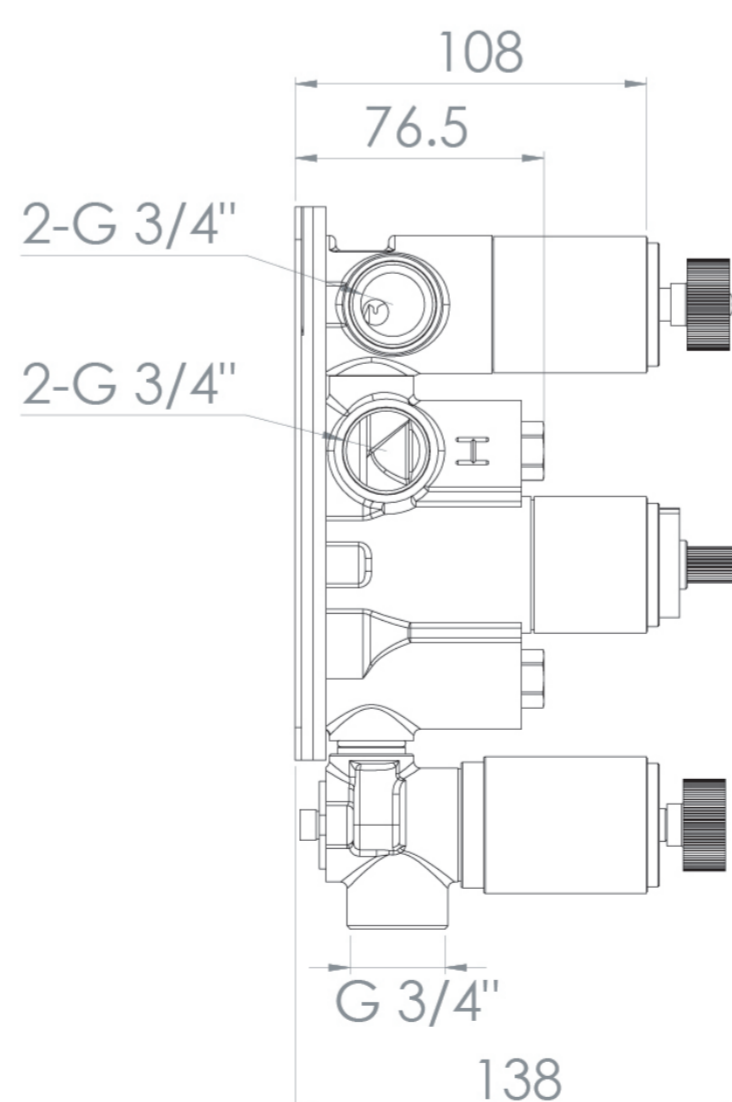

## PRODUCT INFORMATION

<b>Finish:</b>	Chrome
<b>Height:</b>	275mm
<b>Width:</b>	120mm
<b>Depth:</b>	185mm
<b>Material</b>	Stainless Steel, Brass
<b>Weight</b>	4.39kg
<b>Approvals/Standards</b>	WRAS
<b>Guarantee</b>	5 years
<b>Outlets</b>	3

This portrait thermostatic valve has 3 outlets which allows it to control a shower head, handset and bath filler. The top and bottom handles control the on/off function of the components, whilst the middle handle controls the water temperature.

## TECHNICAL DRAWING

## FLOW RATE

- 1 Bar - Flowrate: 16 l/min
- 2 Bar - Flowrate: 22.5 l/min
- 3 Bar - Flowrate: 28.5 l/min

Saneux reserves the right to alter the specifications and product range without prior notice. Dimensions are given as a guide only. Dimensions should not be used for surrounding furniture, fixtures and fittings until the product is on site.