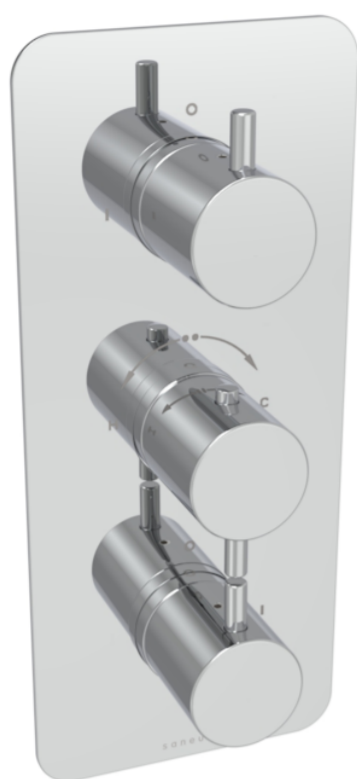

# COS 3 WAY THERMOSTATIC SHOWER VALVE KIT - CHROME

Product Code: CO221

## PRODUCT INFORMATION

<b>Finish:</b>	Chrome
<b>Height:</b>	275mm
<b>Width:</b>	120mm
<b>Depth:</b>	185mm
<b>Material</b>	Stainless Steel, Brass
<b>Weight</b>	4.39kg
<b>Approvals/Standards</b>	WRAS
<b>Guarantee</b>	5 years
<b>Outlets</b>	3

## DESCRIPTION

The COS collection was designed to create brassware that was both modern and classic to suit any style of bathroom.

This COS 3 way thermostatic shower valve in a classy chrome finish will instantly add a luxurious touch to your shower and bathroom as a whole.

This portrait thermostatic valve has 3 outlets which allows it to control a shower head, handset and bath filler. The top and bottom handles control the on/off function of the components, whilst the middle handle controls the water temperature.