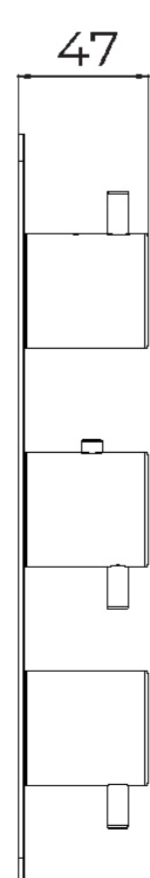

# COS 3 WAY THERMOSTATIC SHOWER VALVE KIT - CHROME

Product Code: CO221

## PRODUCT INFORMATION

<b>Finish:</b>	Chrome
<b>Height:</b>	275mm
<b>Width:</b>	120mm
<b>Depth:</b>	185mm
<b>Material</b>	Stainless Steel, Brass
<b>Weight</b>	4.39kg
<b>Approvals/Standards</b>	WRAS
<b>Guarantee</b>	5 years
<b>Outlets</b>	3

This portrait thermostatic valve has 3 outlets which allows it to control a shower head, handset and bath filler. The top and bottom handles control the on/off function of the components, whilst the middle handle controls the water temperature.

## TECHNICAL DRAWING