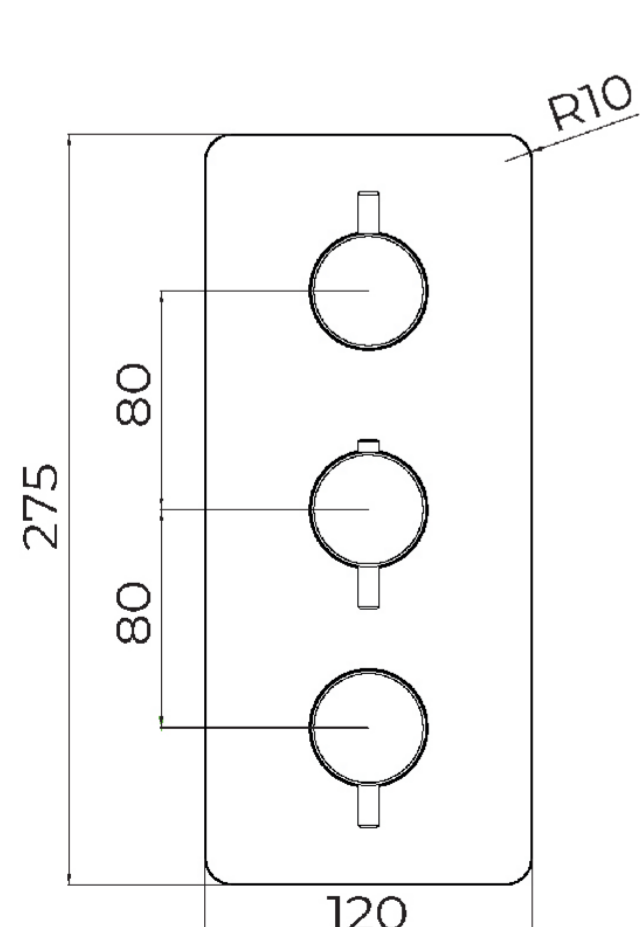

## PRODUCT INFORMATION

<b>Finish:</b>	Chrome
<b>Height:</b>	275mm
<b>Width:</b>	120mm
<b>Depth:</b>	185mm
<b>Material</b>	Stainless Steel, Brass
<b>Weight</b>	4.39kg
<b>Approvals/Standards</b>	WRAS
<b>Guarantee</b>	5 years
<b>Outlets</b>	3

This portrait thermostatic valve has 3 outlets which allows it to control a shower head, handset and bath filler. The top and bottom handles control the on/off function of the components, whilst the middle handle controls the water temperature.

## FLOW RATE

- 1 Bar - Flowrate: 16 l/min
- 2 Bar - Flowrate: 22.5 l/min
- 3 Bar - Flowrate: 28.5 l/min

Saneux reserves the right to alter the specifications and product range without prior notice. Dimensions are given as a guide only. Dimensions should not be used for surrounding furniture, fixtures and fittings until the product is on site.