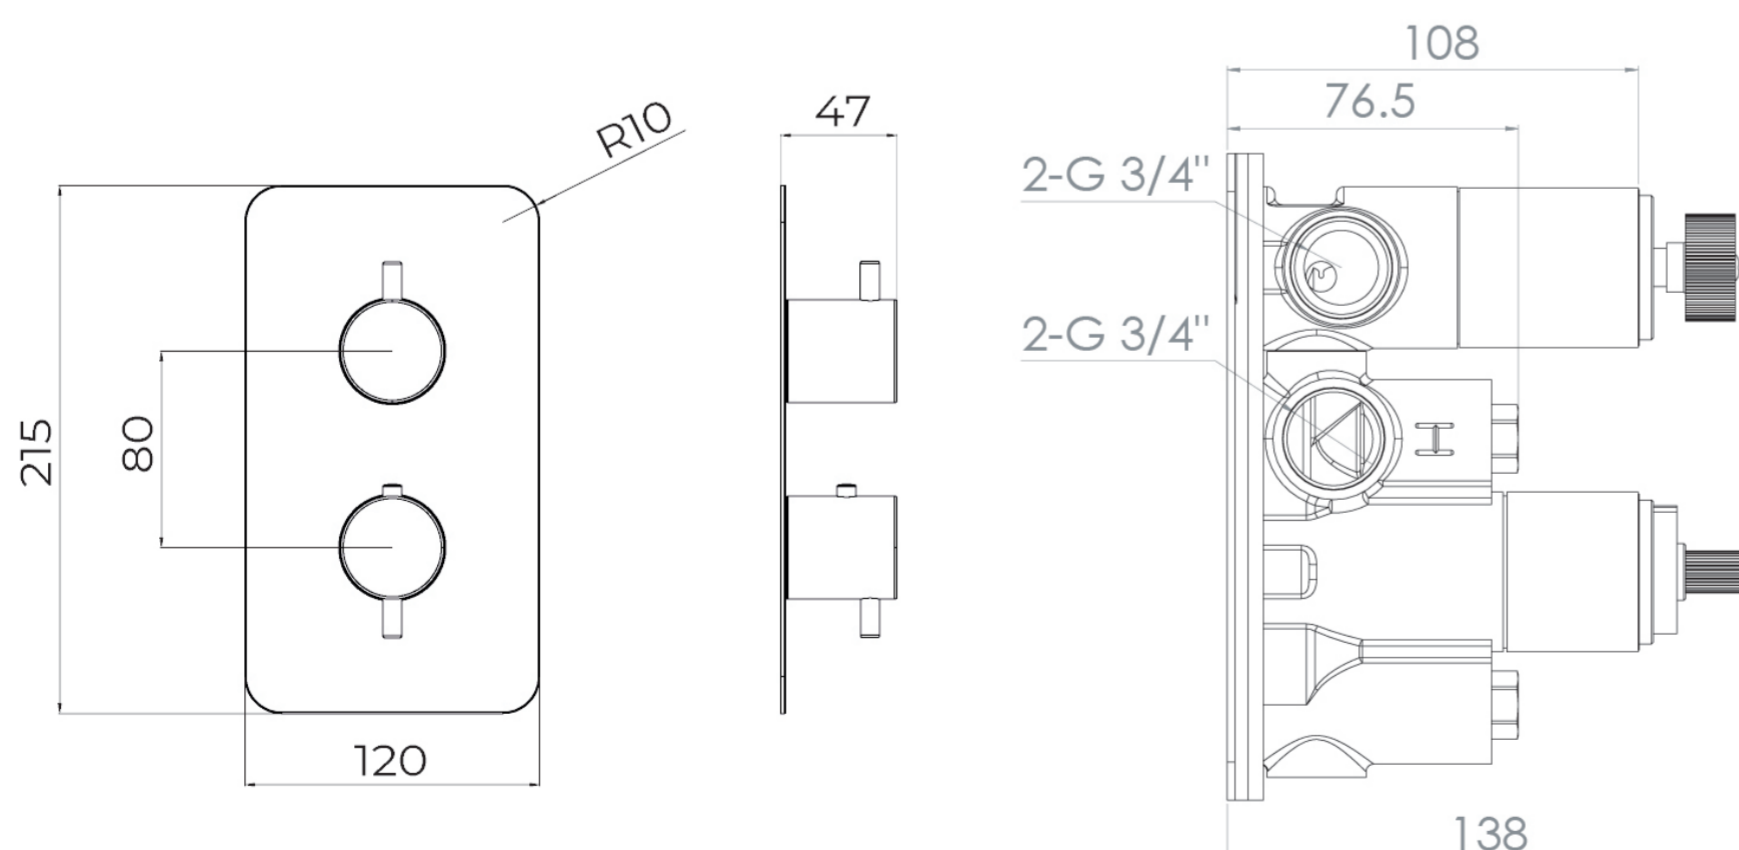

COS 2 WAY THERMOSTATIC SHOWER VALVE KIT - MATTE BLACK

Product Code: CO220.MB

PRODUCT INFORMATION

Finish:	Matte Black (Electroplated)
Height:	215mm
Width:	120mm
Depth:	185mm
Material	Brass, Stainless Steel
Weight	3.58kg
Approvals/Standards	WRAS
Guarantee	5 years
Outlets	2

DESCRIPTION

The COS collection was designed to create brassware that was both modern and classic to suit any style of bathroom.

This COS 2 way thermostatic shower valve in this modern matte black finish will instantly add a luxurious touch to your shower and bathroom as a whole.

This thermostatic valve has 2 outlets which allows it to control a shower head and handset; a handset and bath filler; or a shower head and bath filler. The top handle controls the on/off function of the two components, whilst the bottom handle controls the water temperature.

*WRAS Approved valve

TECHNICAL DRAWING

FLOW RATE

- 1 Bar - Flowrate: 16 l/min
- 2 Bar - Flowrate: 22.5 l/min
- 3 Bar - Flowrate: 28.5 l/min