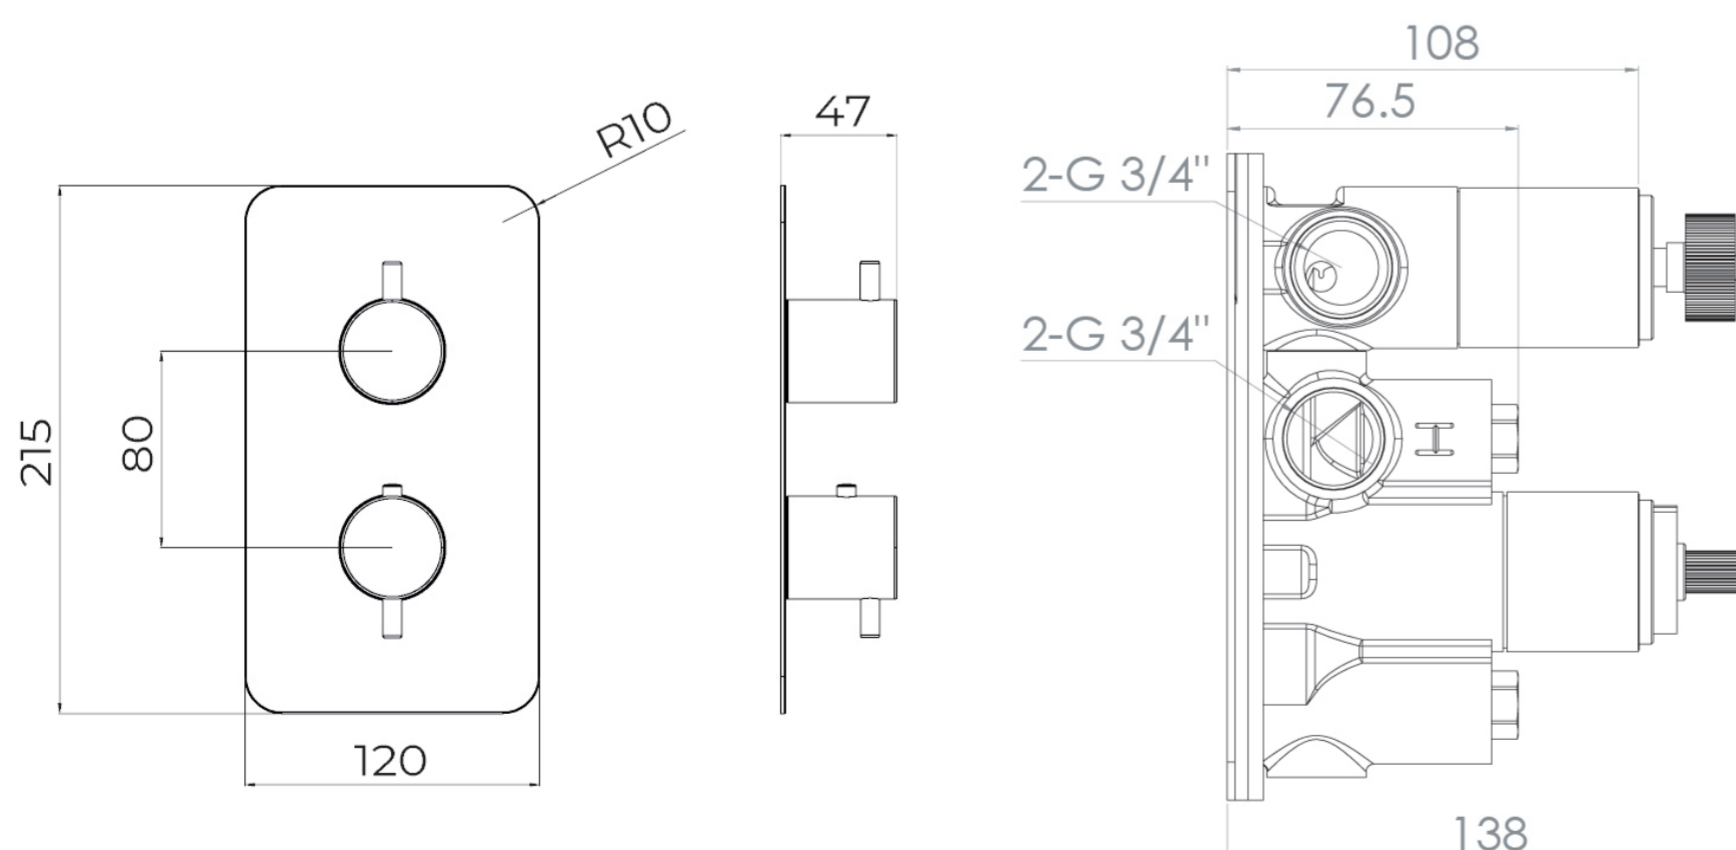

COS 2 WAY THERMOSTATIC SHOWER VALVE KIT - MATTE BLACK

Product Code: CO220.MB

PRODUCT INFORMATION

Finish:	Matte Black (Electroplated)
Height:	215mm
Width:	120mm
Depth:	185mm
Material	Brass, Stainless Steel
Weight	3.58kg
Approvals/Standards	WRAS
Guarantee	5 years
Outlets	2

DESCRIPTION

The COS collection was designed to create brassware that was both modern and classic to suit any style of bathroom.

This COS 2 way thermostatic shower valve in this modern matte black finish will instantly add a luxurious touch to your shower and bathroom as a whole.

This thermostatic valve has 2 outlets which allows it to control a shower head and handset; a handset and bath filler; or a shower head and bath filler. The top handle controls the on/off function of the two components, whilst the bottom handle controls the water temperature.

*WRAS Approved valve

TECHNICAL DRAWING

FLOW RATE

- 1 Bar - Flowrate: 16 l/min
- 2 Bar - Flowrate: 22.5 l/min
- 3 Bar - Flowrate: 28.5 l/min