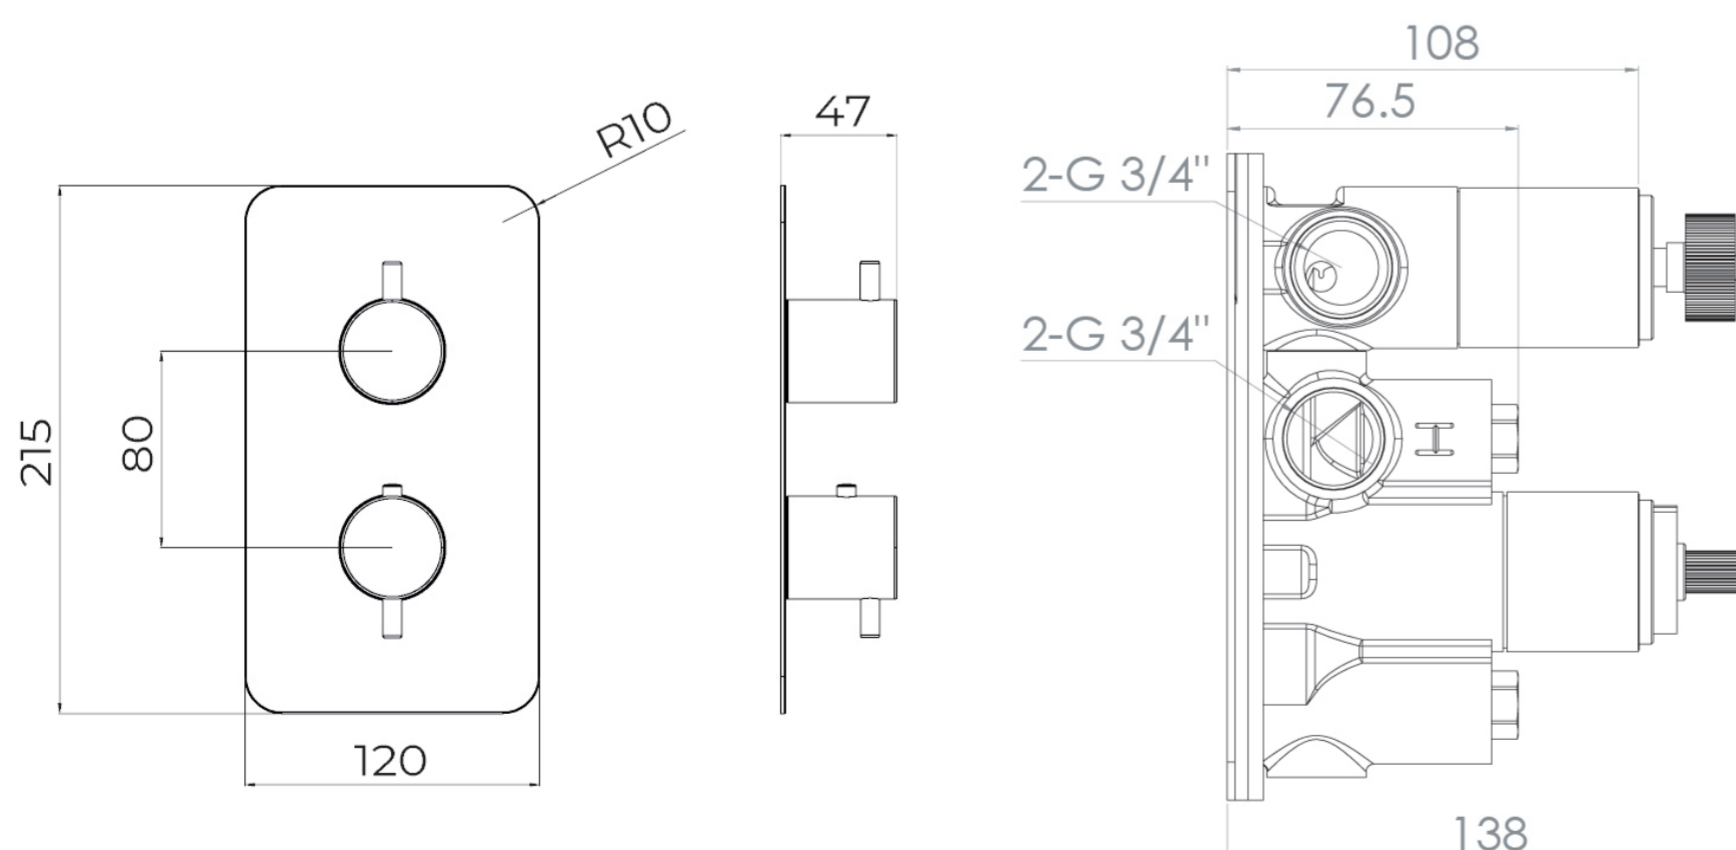

COS 2 WAY THERMOSTATIC SHOWER VALVE KIT - CHROME

Product Code: CO220

PRODUCT INFORMATION

Finish:	Chrome
Height:	215mm
Width:	120mm
Depth:	185mm
Material	Stainless Steel, Brass
Weight	3.58kg
Approvals/Standards	WRAS
Guarantee	5 years
Outlets	2

DESCRIPTION

The COS collection was designed to create brassware that was both modern and classic to suit any style of bathroom.

This COS 2 way thermostatic shower valve in a classy chrome finish will instantly add a luxurious touch to your shower and bathroom as a whole.

This thermostatic valve has 2 outlets which allows it to control a shower head and handset, a handset and bath filler, or a shower head and bath filler. The top handle controls the on/off function of the two components, whilst the bottom handle controls the water temperature.

*WRAS Approved valve

TECHNICAL DRAWING

FLOW RATE

- 1 Bar - Flowrate: 16 l/min
- 2 Bar - Flowrate: 22.5 l/min
- 3 Bar - Flowrate: 28.5 l/min