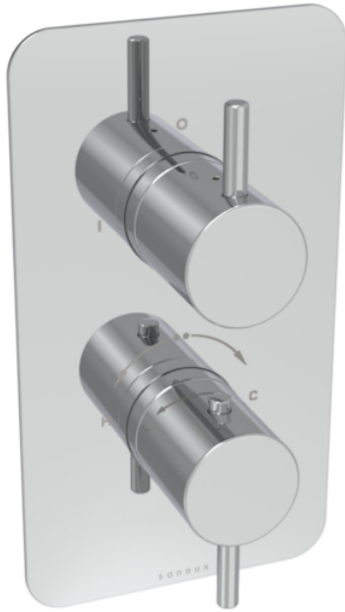

COS 2 WAY THERMOSTATIC SHOWER VALVE KIT - CHROME

Product Code: CO220

PRODUCT INFORMATION

Finish:	Chrome
Height:	215mm
Width:	120mm
Depth:	185mm
Material	Stainless Steel, Brass
Weight	3.58kg
Approvals/Standards	WRAS
Guarantee	5 years
Outlets	2

DESCRIPTION

The COS collection was designed to create brassware that was both modern and classic to suit any style of bathroom.

This COS 2 way thermostatic shower valve in a classy chrome finish will instantly add a luxurious touch to your shower and bathroom as a whole.

This thermostatic valve has 2 outlets which allows it to control a shower head and handset, a handset and bath filler, or a shower head and bath filler. The top handle controls the on/off function of the two components, whilst the bottom handle controls the water temperature.