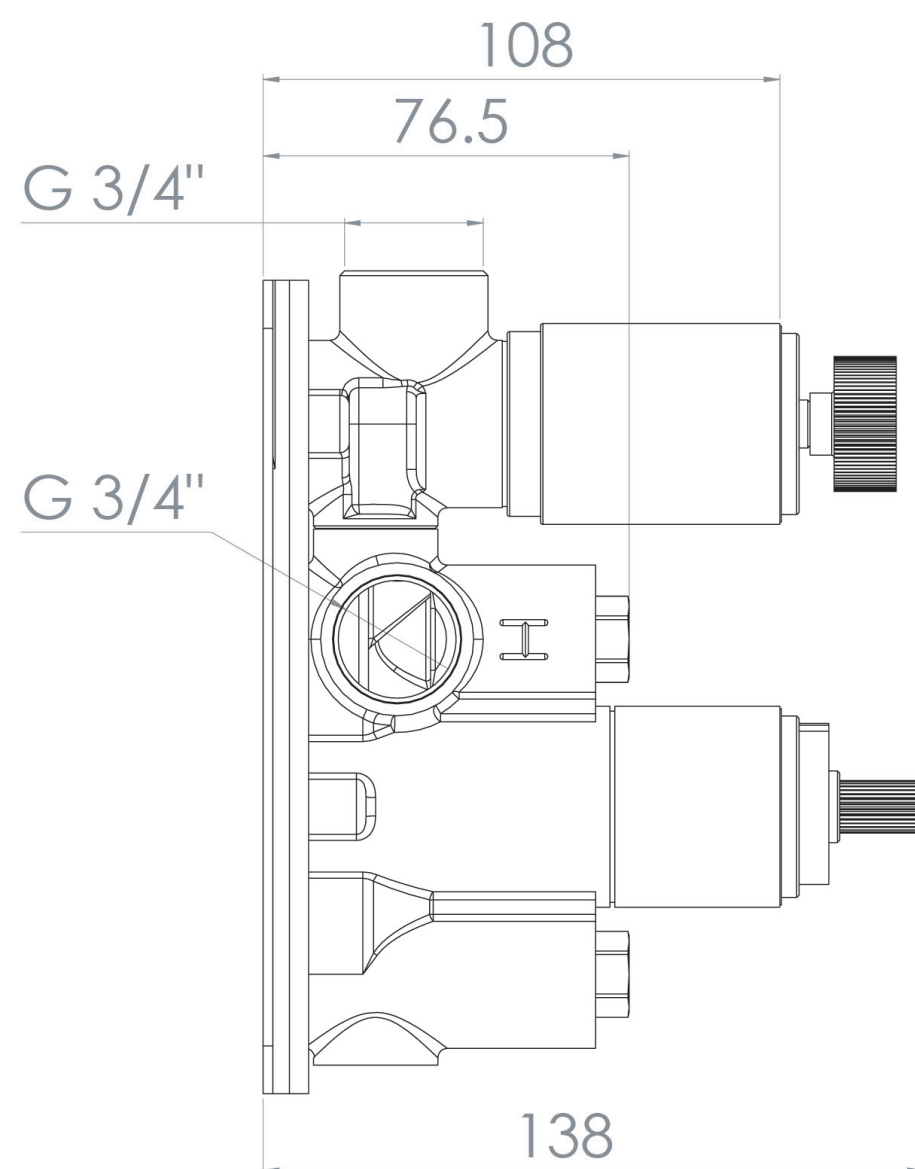

COS 1 WAY THERMOSTATIC SHOWER VALVE KIT - MATTE BLACK

Product Code: CO219.MB

PRODUCT INFORMATION

Finish:	Matte Black (Electroplated)
Height:	215mm
Width:	120mm
Depth:	185mm
Material	Brass, Stainless Steel
Weight	3.18kg
Approvals/Standards	WRAS
Guarantee	5 years
Outlets	Yes

DESCRIPTION

The COS collection was designed to create brassware that was both modern and classic to suit any style of bathroom.

This COS 1 way thermostatic shower valve in a modern matte black finish will instantly add a luxurious touch to your shower and bathroom as a whole.

This thermostatic valve has 1 outlet which allows it to control either a shower head, a shower handset, or a bath filler. The top handle turns the component on and off, and the bottom handle controls the water temperature.

*WRAS Approved valve

- 1 Bar - Flowrate: 21 l/min
- 2 Bar - Flowrate: 28.5 l/min
- 3 Bar - Flowrate: 35 l/min

Saneux reserves the right to alter the specifications and product range without prior notice. Dimensions are given as a guide only. Dimensions should not be used for surrounding furniture, fixtures and fittings until the product is on site.