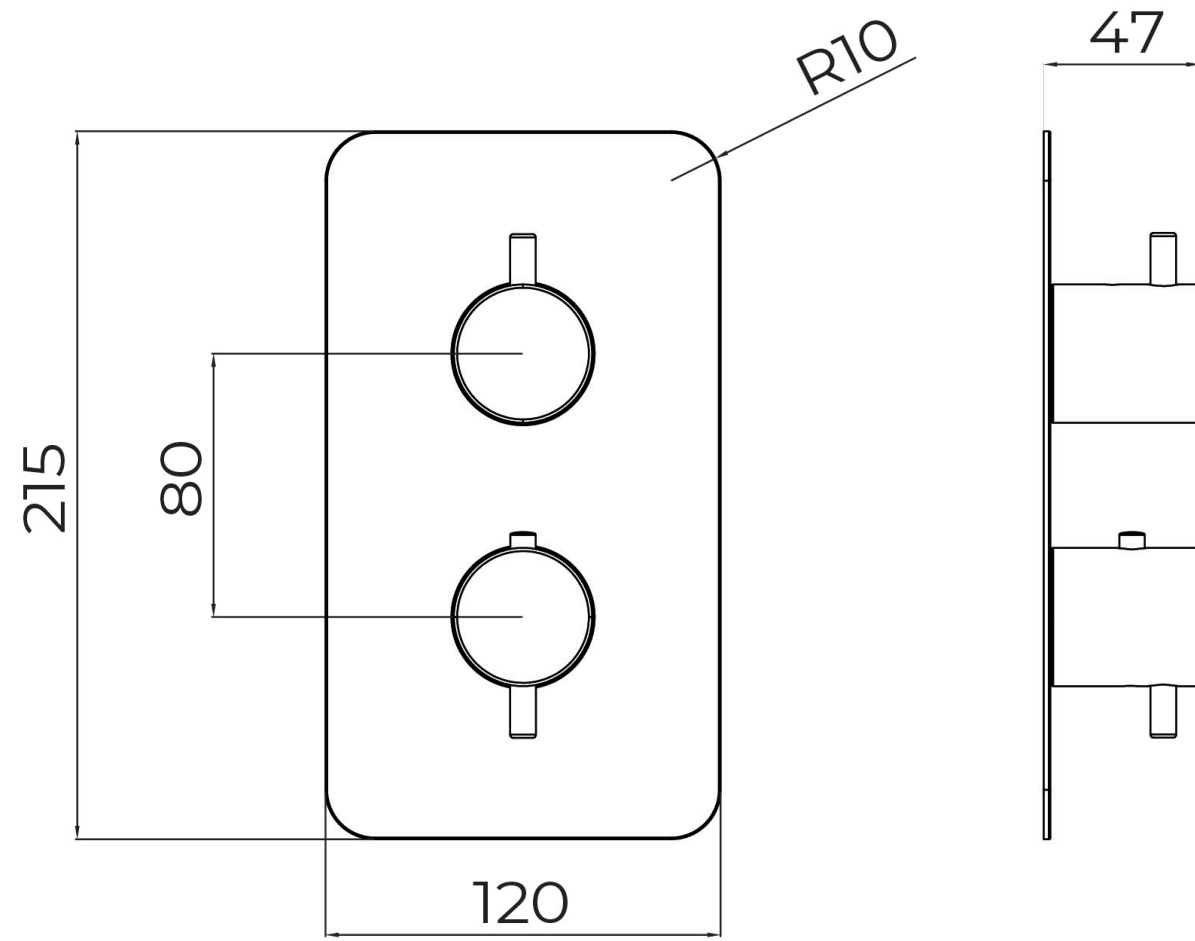

COS 1 WAY THERMOSTATIC SHOWER VALVE KIT - MATTE BLACK

Product Code: CO219.MB

PRODUCT INFORMATION

Finish:	Matte Black (Electroplated)
Height:	215mm
Width:	120mm
Depth:	185mm
Material	Brass, Stainless Steel
Weight	3.18kg
Approvals/Standards	WRAS
Guarantee	5 years
Outlets	Yes

DESCRIPTION

The COS collection was designed to create brassware that was both modern and classic to suit any style of bathroom.

This COS 1 way thermostatic shower valve in a modern matte black finish will instantly add a luxurious touch to your shower and bathroom as a whole.

This thermostatic valve has 1 outlet which allows it to control either a shower head, a shower handset, or a bath filler. The top handle turns the component on and off, and the bottom handle controls the water temperature.

*WRAS Approved valve

- 1 Bar - Flowrate: 21 l/min
- 2 Bar - Flowrate: 28.5 l/min
- 3 Bar - Flowrate: 35 l/min

Saneux reserves the right to alter the specifications and product range without prior notice. Dimensions are given as a guide only. Dimensions should not be used for surrounding furniture, fixtures and fittings until the product is on site.