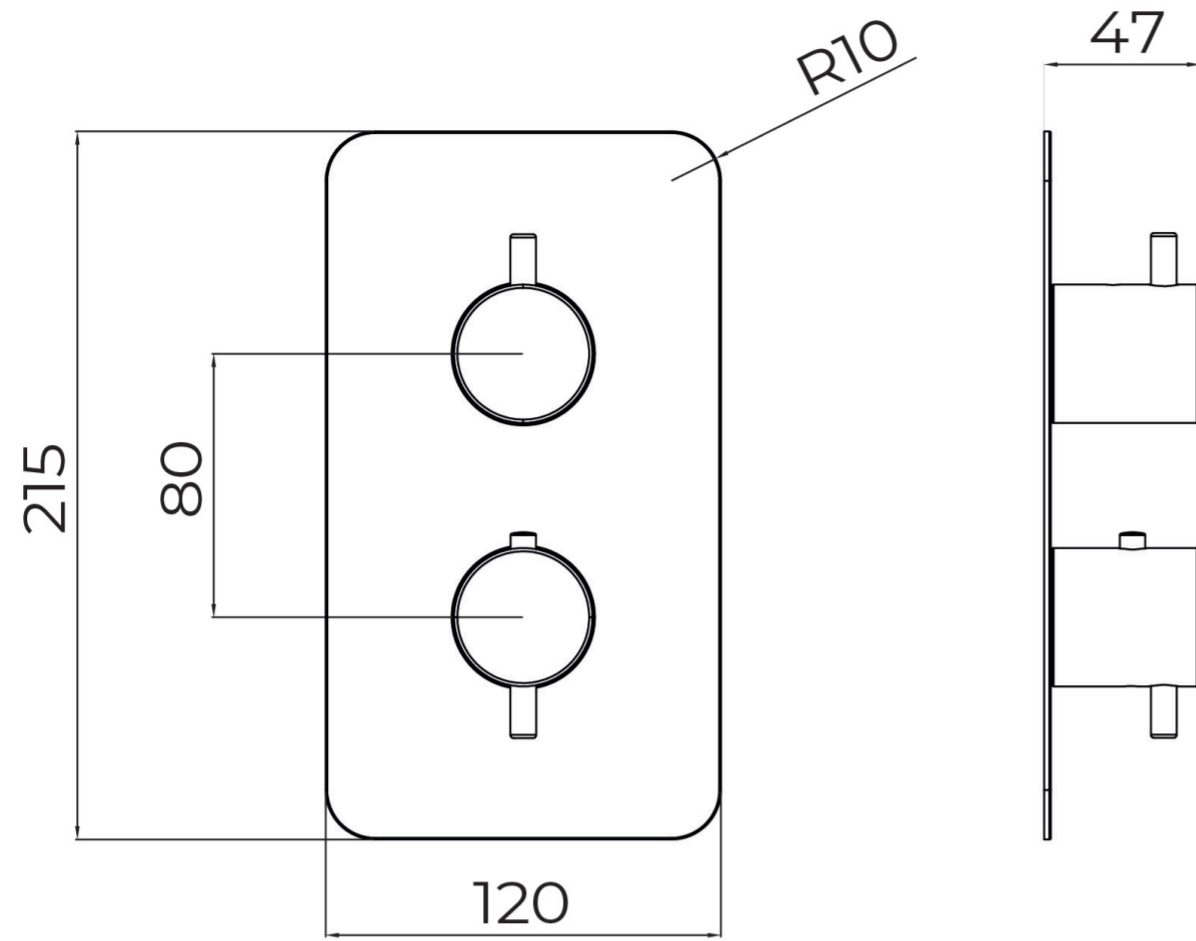

COS 1 WAY THERMOSTATIC SHOWER VALVE KIT - CHROME

Product Code: CO219

PRODUCT INFORMATION

Finish:	Chrome
Height:	215mm
Width:	120mm
Depth:	185mm
Material	Stainless Steel, Brass
Weight	3.18kg
Approvals/Standards	WRAS
Guarantee	5 years
Outlets	Yes

DESCRIPTION

The COS collection was designed to create brassware that was both modern and classic to suit any style of bathroom.

This COS 1 way thermostatic shower valve in a classy chrome finish will instantly add a luxurious touch to your shower and bathroom as a whole.

This thermostatic valve has 1 outlet which allows it to control either a shower head, a shower handset, or a bath filler. The top handle turns the component on and off, and the bottom handle controls the water temperature.

*WRAS Approved valve

- 1 Bar - Flowrate: 21 l/min
- 2 Bar - Flowrate: 28.5 l/min
- 3 Bar - Flowrate: 35 l/min

Saneux reserves the right to alter the specifications and product range without prior notice. Dimensions are given as a guide only. Dimensions should not be used for surrounding furniture, fixtures and fittings until the product is on site.