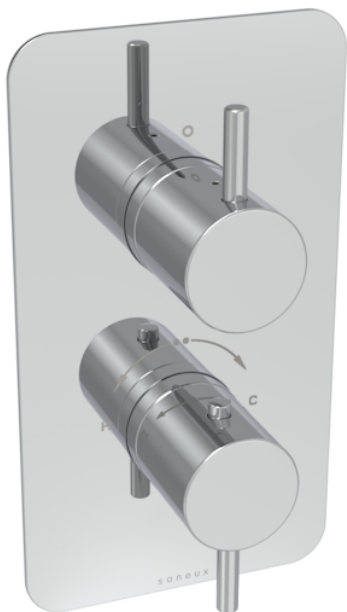

# COS 1 WAY THERMOSTATIC SHOWER VALVE KIT - CHROME

**Product Code:** CO219

## PRODUCT INFORMATION

<b>Finish:</b>	Chrome
<b>Height:</b>	215mm
<b>Width:</b>	120mm
<b>Depth:</b>	185mm
<b>Material</b>	Stainless Steel, Brass
<b>Weight</b>	3.18kg
<b>Approvals/Standards</b>	WRAS
<b>Guarantee</b>	5 years
<b>Outlets</b>	Yes

## DESCRIPTION

The COS collection was designed to create brassware that was both modern and classic to suit any style of bathroom.

This COS 1 way thermostatic shower valve in a classy chrome finish will instantly add a luxurious touch to your shower and bathroom as a whole.

This thermostatic valve has 1 outlet which allows it to control either a shower head, a shower handset, or a bath filler. The top handle turns the component on and off, and the bottom handle controls the water temperature.