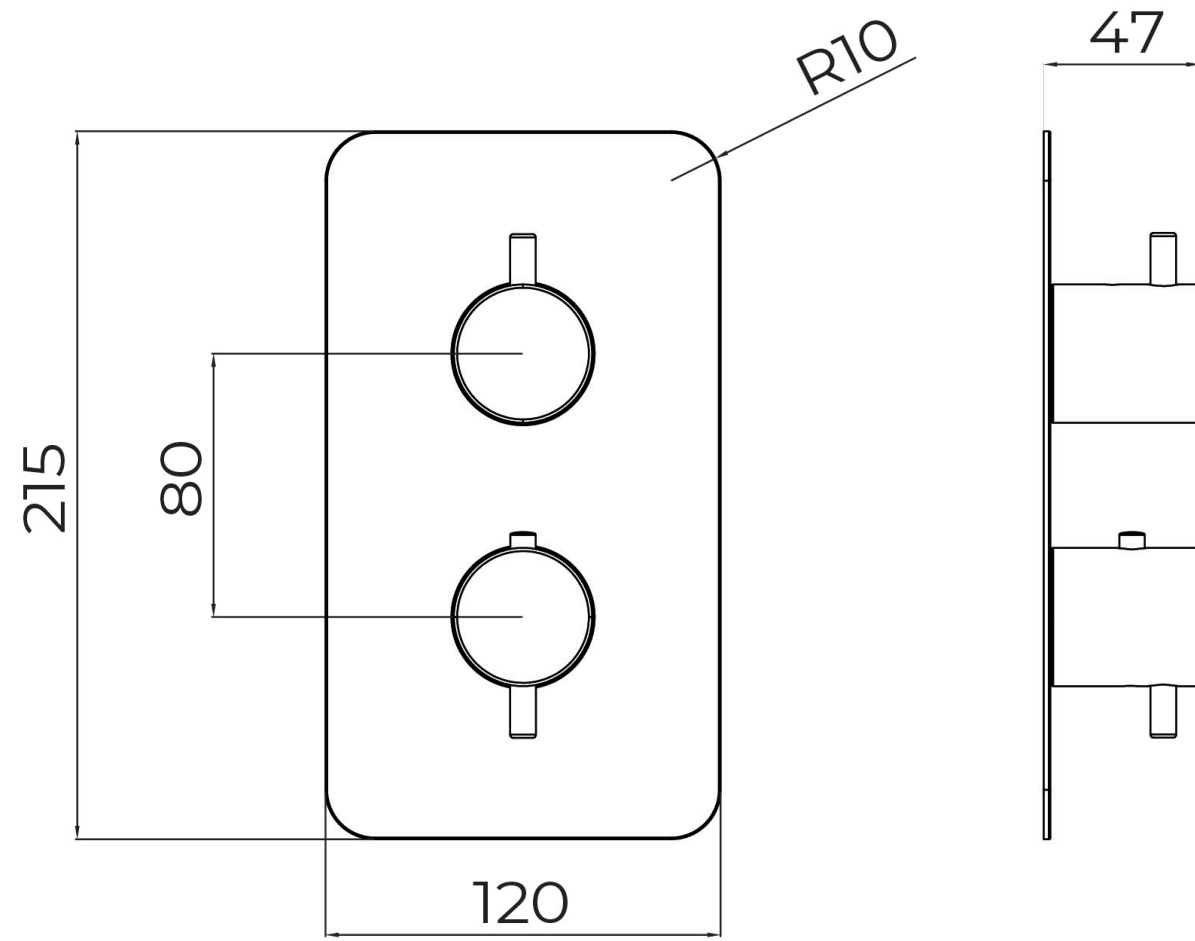

## PRODUCT INFORMATION

<b>Finish:</b>	Chrome
<b>Height:</b>	215mm
<b>Width:</b>	120mm
<b>Depth:</b>	185mm
<b>Material</b>	Stainless Steel, Brass
<b>Weight</b>	3.18kg
<b>Approvals/Standards</b>	WRAS
<b>Guarantee</b>	5 years
<b>Outlets</b>	Yes

## DESCRIPTION

The COS collection was designed to create brassware that was both modern and classic to suit any style of bathroom.

This COS 1 way thermostatic shower valve in a classy chrome finish will instantly add a luxurious touch to your shower and bathroom as a whole.

This thermostatic valve has 1 outlet which allows it to control either a shower head, a shower handset, or a bath filler. The top handle turns the component on and off, and the bottom handle controls the water temperature.

\*WRAS Approved valve

- 1 Bar - Flowrate: 21 l/min
- 2 Bar - Flowrate: 28.5 l/min
- 3 Bar - Flowrate: 35 l/min

Saneux reserves the right to alter the specifications and product range without prior notice. Dimensions are given as a guide only. Dimensions should not be used for surrounding furniture, fixtures and fittings until the product is on site.