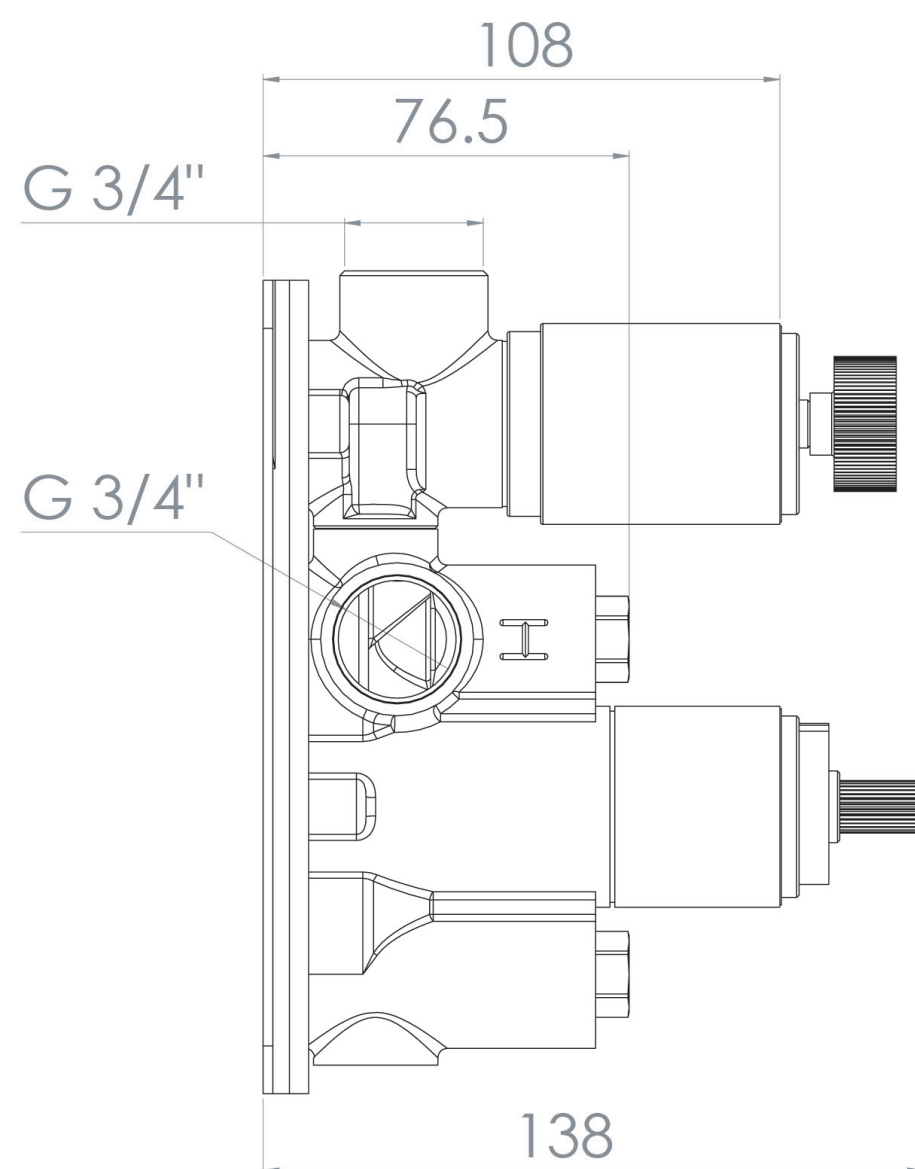

## PRODUCT INFORMATION

<b>Finish:</b>	Chrome
<b>Height:</b>	215mm
<b>Width:</b>	120mm
<b>Depth:</b>	185mm
<b>Material</b>	Stainless Steel, Brass
<b>Weight</b>	3.18kg
<b>Approvals/Standards</b>	WRAS
<b>Guarantee</b>	5 years
<b>Outlets</b>	Yes

## DESCRIPTION

The COS collection was designed to create brassware that was both modern and classic to suit any style of bathroom.

This COS 1 way thermostatic shower valve in a classy chrome finish will instantly add a luxurious touch to your shower and bathroom as a whole.

This thermostatic valve has 1 outlet which allows it to control either a shower head, a shower handset, or a bath filler. The top handle turns the component on and off, and the bottom handle controls the water temperature.

\*WRAS Approved valve

- 1 Bar - Flowrate: 21 l/min
- 2 Bar - Flowrate: 28.5 l/min
- 3 Bar - Flowrate: 35 l/min

Saneux reserves the right to alter the specifications and product range without prior notice. Dimensions are given as a guide only. Dimensions should not be used for surrounding furniture, fixtures and fittings until the product is on site.