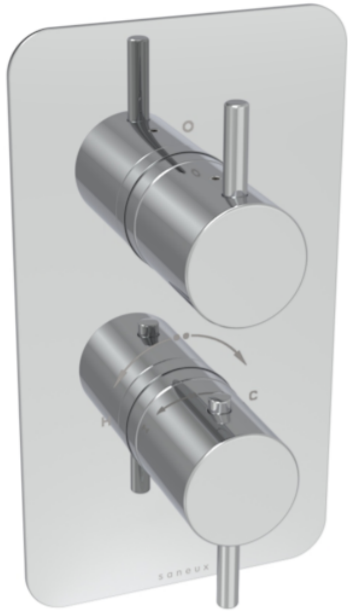

COS 1 WAY THERMOSTATIC SHOWER VALVE KIT - CHROME

Product Code: CO219

PRODUCT INFORMATION

Finish:	Chrome
Height:	215mm
Width:	120mm
Depth:	185mm
Material	Stainless Steel, Brass
Weight	3.18kg
Approvals/Standards	WRAS
Guarantee	5 years
Outlets	Yes

DESCRIPTION

The COS collection was designed to create brassware that was both modern and classic to suit any style of bathroom.

This COS 1 way thermostatic shower valve in a classy chrome finish will instantly add a luxurious touch to your shower and bathroom as a whole.

This thermostatic valve has 1 outlet which allows it to control either a shower head, a shower handset, or a bath filler. The top handle turns the component on and off, and the bottom handle controls the water temperature.

*WRAS Approved valve

- 1 Bar - Flowrate: 21 l/min
- 2 Bar - Flowrate: 28.5 l/min
- 3 Bar - Flowrate: 35 l/min

Saneux reserves the right to alter the specifications and product range without prior notice. Dimensions are given as a guide only. Dimensions should not be used for surrounding furniture, fixtures and fittings until the product is on site.