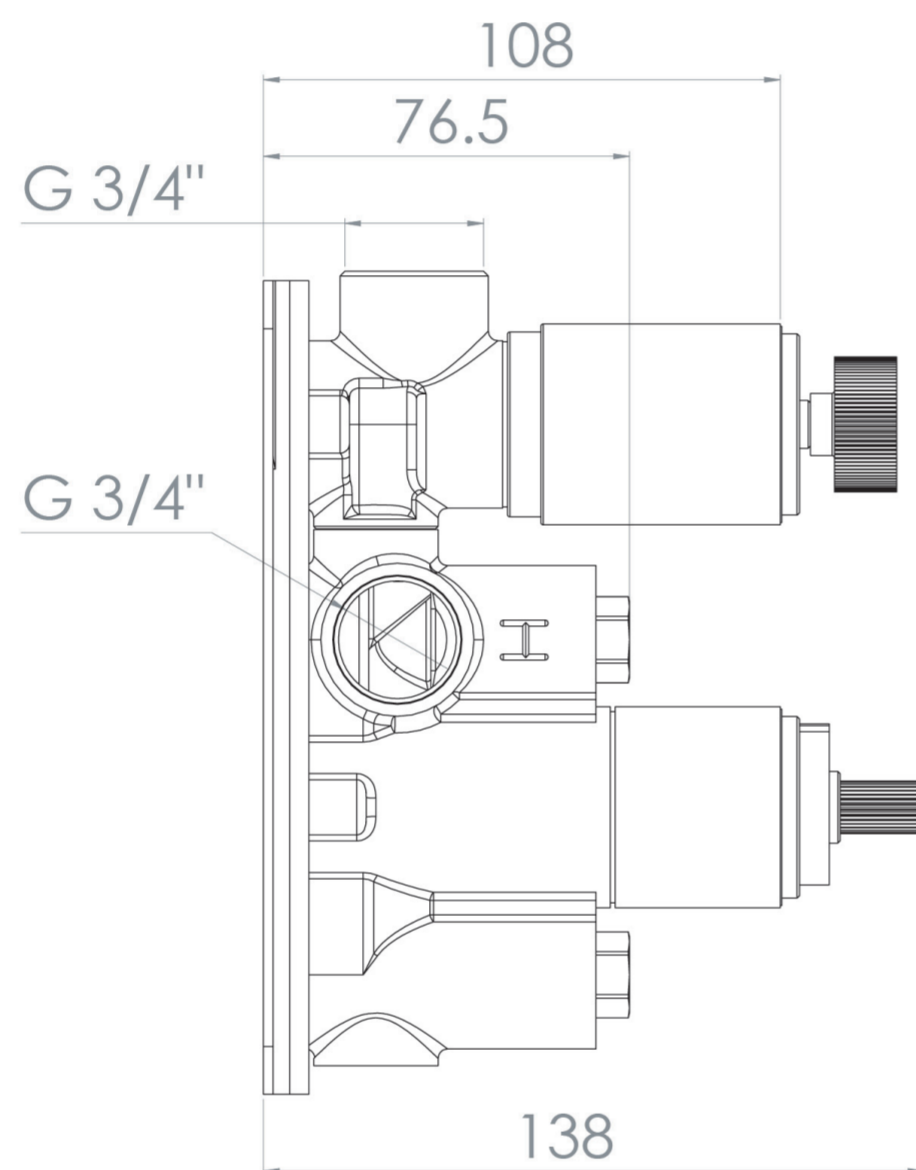

COS 1 WAY THERMOSTATIC SHOWER VALVE KIT - CHROME

Product Code: CO219

PRODUCT INFORMATION

Finish:	Chrome
Height:	215mm
Width:	120mm
Depth:	185mm
Material	Stainless Steel, Brass
Weight	3.18kg
Approvals/Standards	WRAS
Guarantee	5 years
Outlets	Yes

DESCRIPTION

The COS collection was designed to create brassware that was both modern and classic to suit any style of bathroom.

This COS 1 way thermostatic shower valve in a classy chrome finish will instantly add a luxurious touch to your shower and bathroom as a whole.

This thermostatic valve has 1 outlet which allows it to control either a shower head, a shower handset, or a bath filler. The top handle turns the component on and off, and the bottom handle controls the water temperature.

*WRAS Approved valve

- 1 Bar - Flowrate: 21 l/min
- 2 Bar - Flowrate: 28.5 l/min
- 3 Bar - Flowrate: 35 l/min

Saneux reserves the right to alter the specifications and product range without prior notice. Dimensions are given as a guide only. Dimensions should not be used for surrounding furniture, fixtures and fittings until the product is on site.