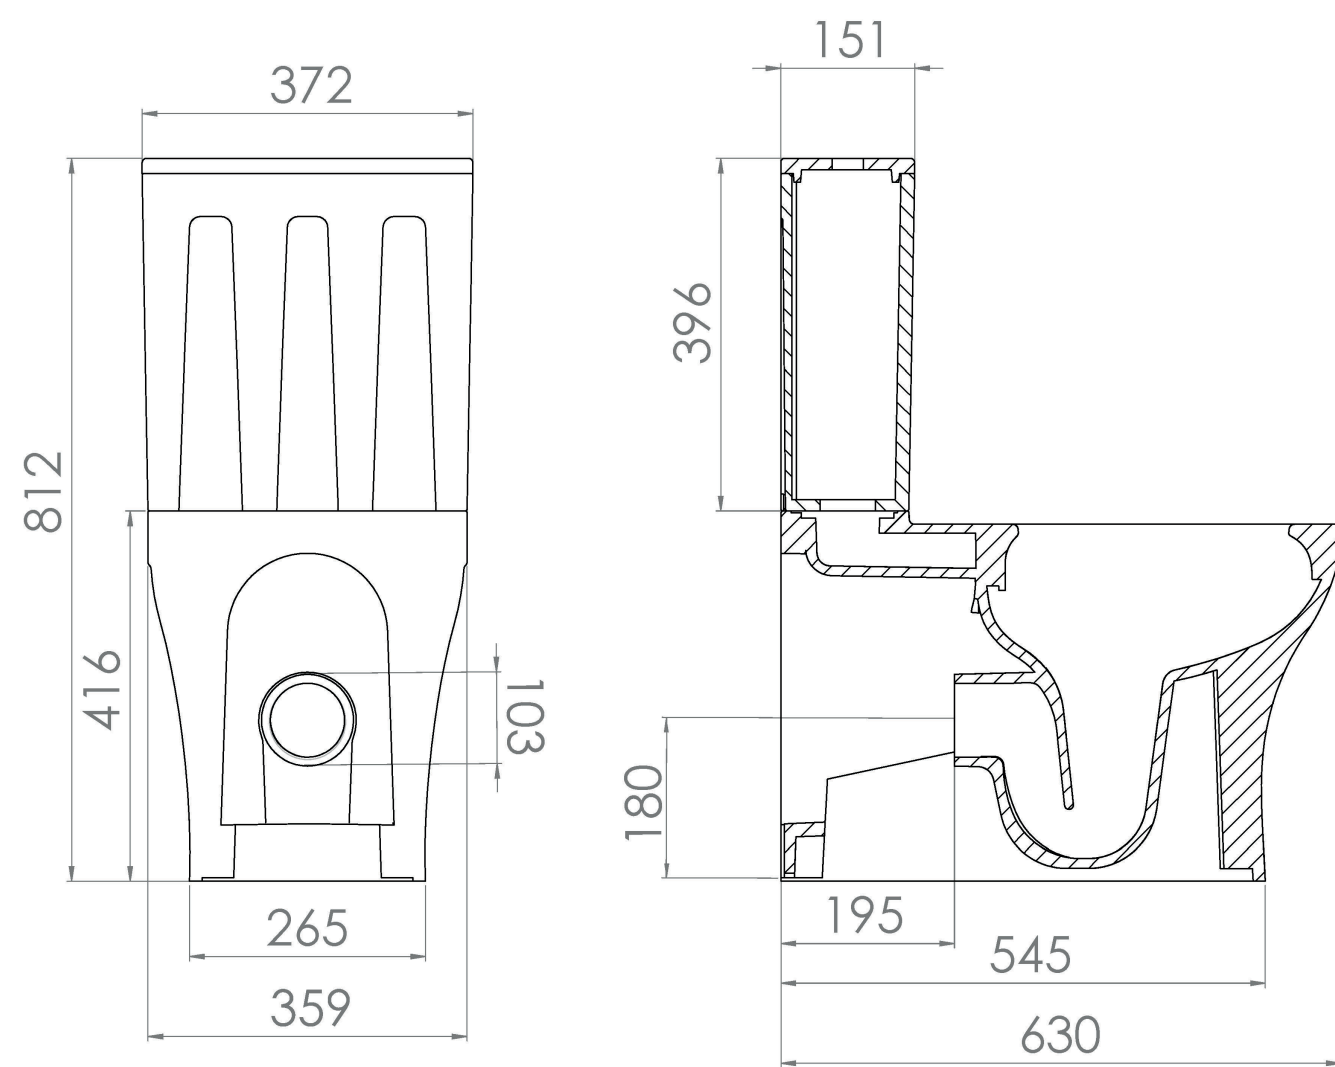

INDIGO CLOSE COUPLED WC PAN - RIMLESS

Product Code: INDCC01

PRODUCT INFORMATION

Finish:	Gloss White
Height:	416mm
Width:	372mm
Depth:	630mm
Material	Ceramic
Weight	39.72kg
Guarantee	Lifetime
Compatible Toilet Seat(s)	INDTS01
Compatible Cistern(s)	INDCI01
Type of Flushing	Rimless technology

DESCRIPTION

The INDIGO close coupled rimless pan has a stunning curved design which matches the furniture perfectly.

The open rim design is not only a lovely modern feature, but it will also make cleaning quick and easy.

*Cistern and seat sold separately

Compatible cistern: INDCI01

Compatible seat: INDTS01

TECHNICAL DRAWING

Saneux reserves the right to alter the specifications and product range without prior notice. Dimensions are given as a guide only. Dimensions should not be used for surrounding furniture, fixtures and fittings until the product is on site.