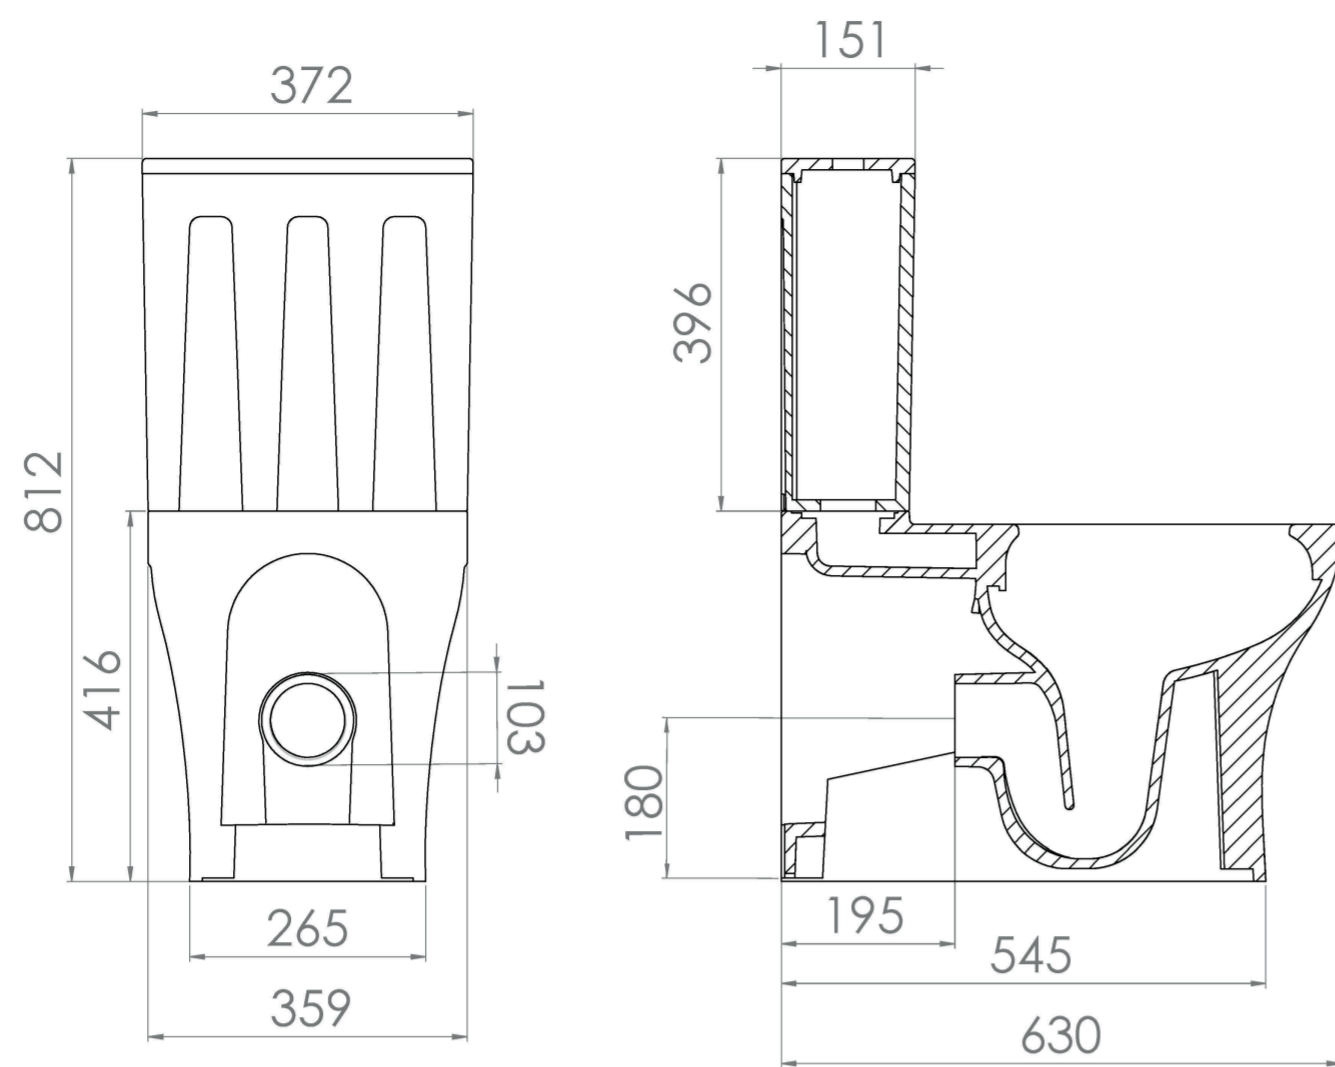

TECHNICAL DRAWING

Saneux reserves the right to alter the specifications and product range without prior notice. Dimensions are given as a guide only. Dimensions should not be used for surrounding furniture, fixtures and fittings until the product is on site.

<https://saneux.com/products/indigo-close-coupled-wc-pan-rimless>