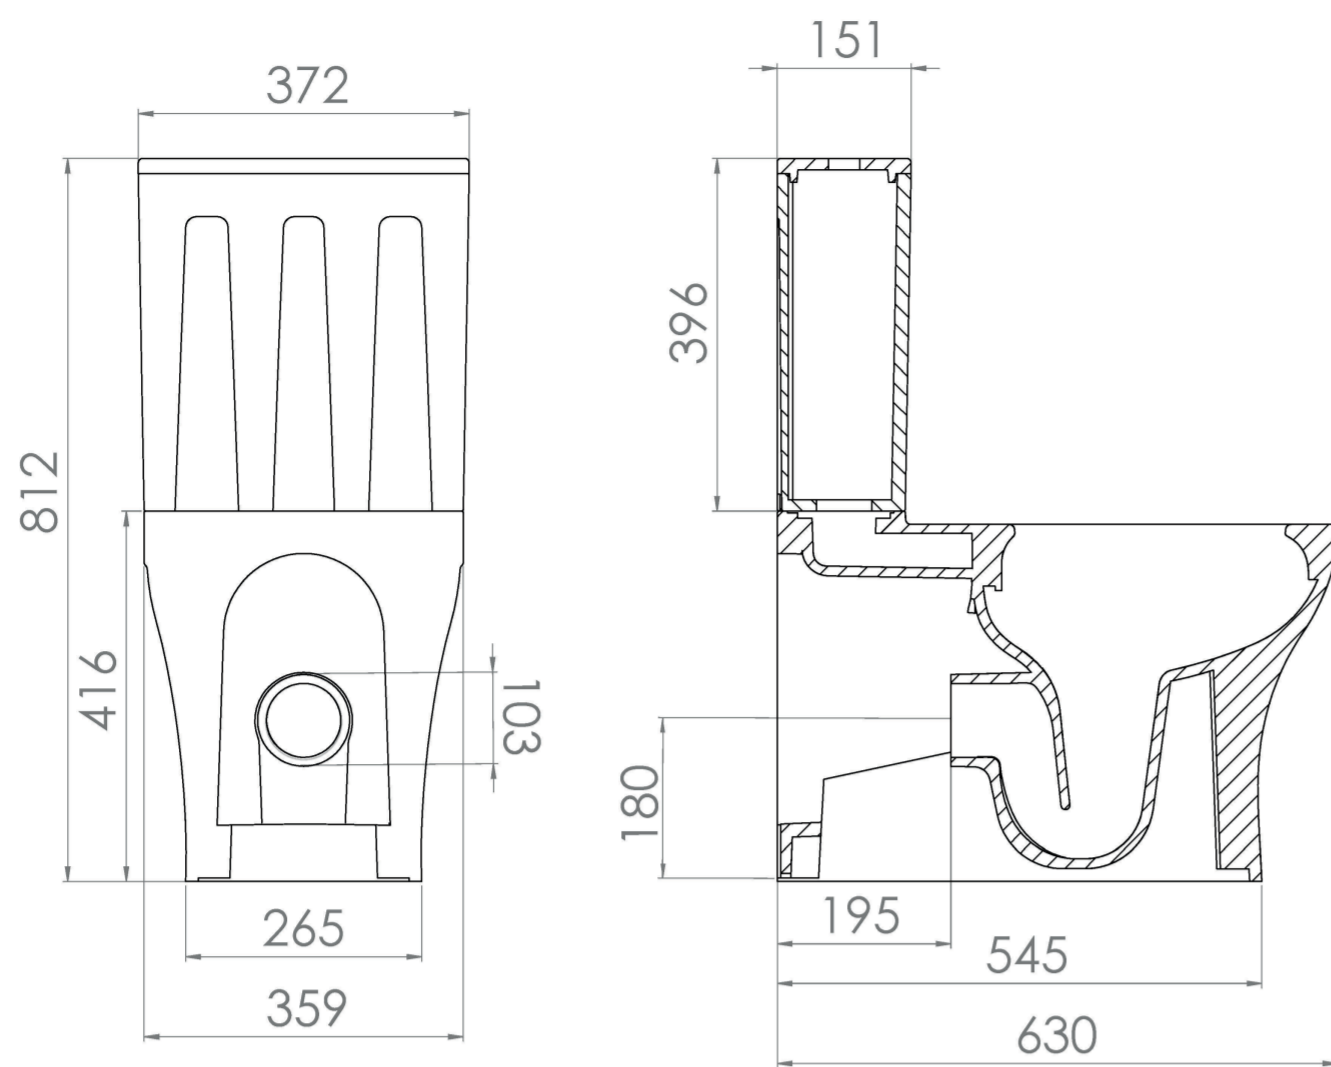

INDIGO CLOSE COUPLED WC PAN - RIMLESS

Product Code: INDCC01

PRODUCT INFORMATION

Finish:	Gloss White
Height:	416mm
Width:	372mm
Depth:	630mm
Material	Ceramic
Weight	39.72kg
Guarantee	Lifetime
Compatible Toilet Seat(s)	INDTS01
Compatible Cistern(s)	INDCI01
Type of Flushing	Rimless technology

DESCRIPTION

The INDIGO close coupled rimless pan has a stunning curved design which matches the furniture perfectly.

The open rim design is not only a lovely modern feature, but it will also make cleaning quick and easy.

*Cistern and seat sold separately

Compatible cistern: INDCI01

Compatible seat: INDTS01

TECHNICAL DRAWING

Saneux reserves the right to alter the specifications and product range without prior notice. Dimensions are given as a guide only. Dimensions should not be used for surrounding furniture, fixtures and fittings until the product is on site.