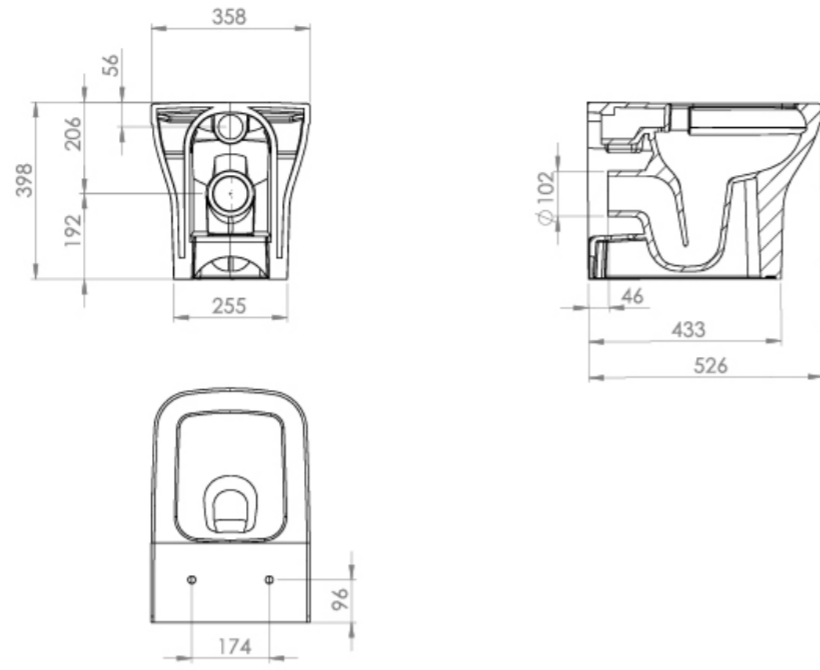

TECHNICAL DRAWING

Saneux reserves the right to alter the specifications and product range without prior notice. Dimensions are given as a guide only. Dimensions should not be used for surrounding furniture, fixtures and fittings until the product is on site.

<https://saneux.com/products/indigo-back-to-wall-wc-pan-rimless>