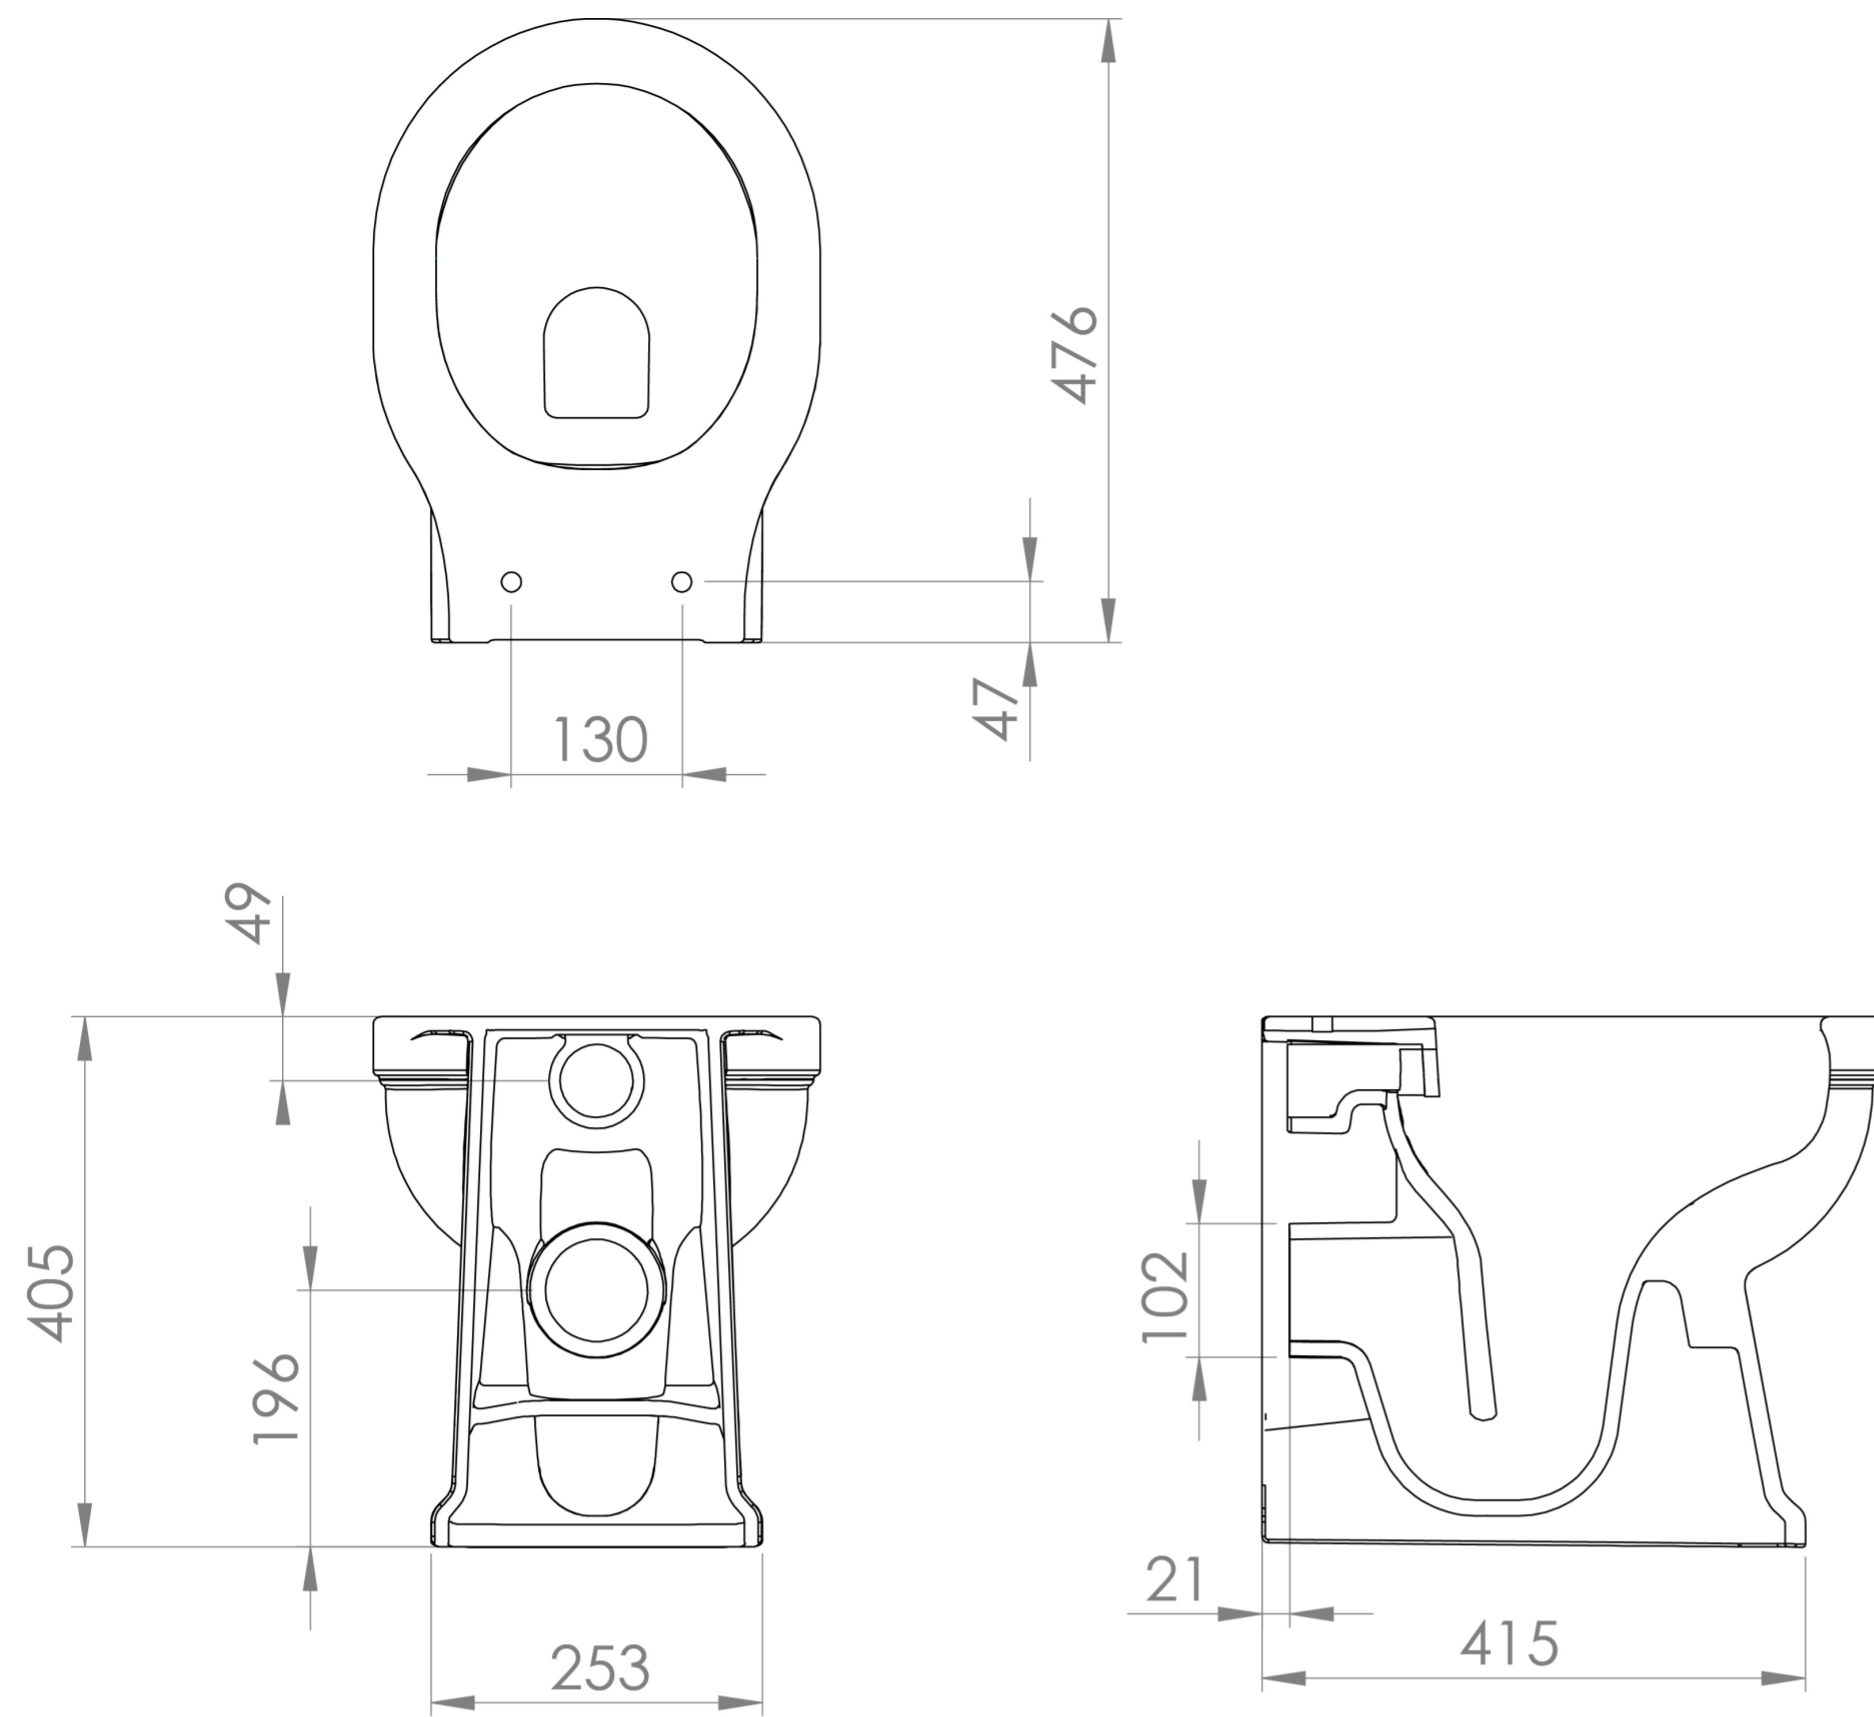

TECHNICAL DRAWING

Saneux reserves the right to alter the specifications and product range without prior notice. Dimensions are given as a guide only. Dimensions should not be used for surrounding furniture, fixtures and fittings until the product is on site.

<https://saneux.com/products/sofia-rimless-back-to-wall-pan>