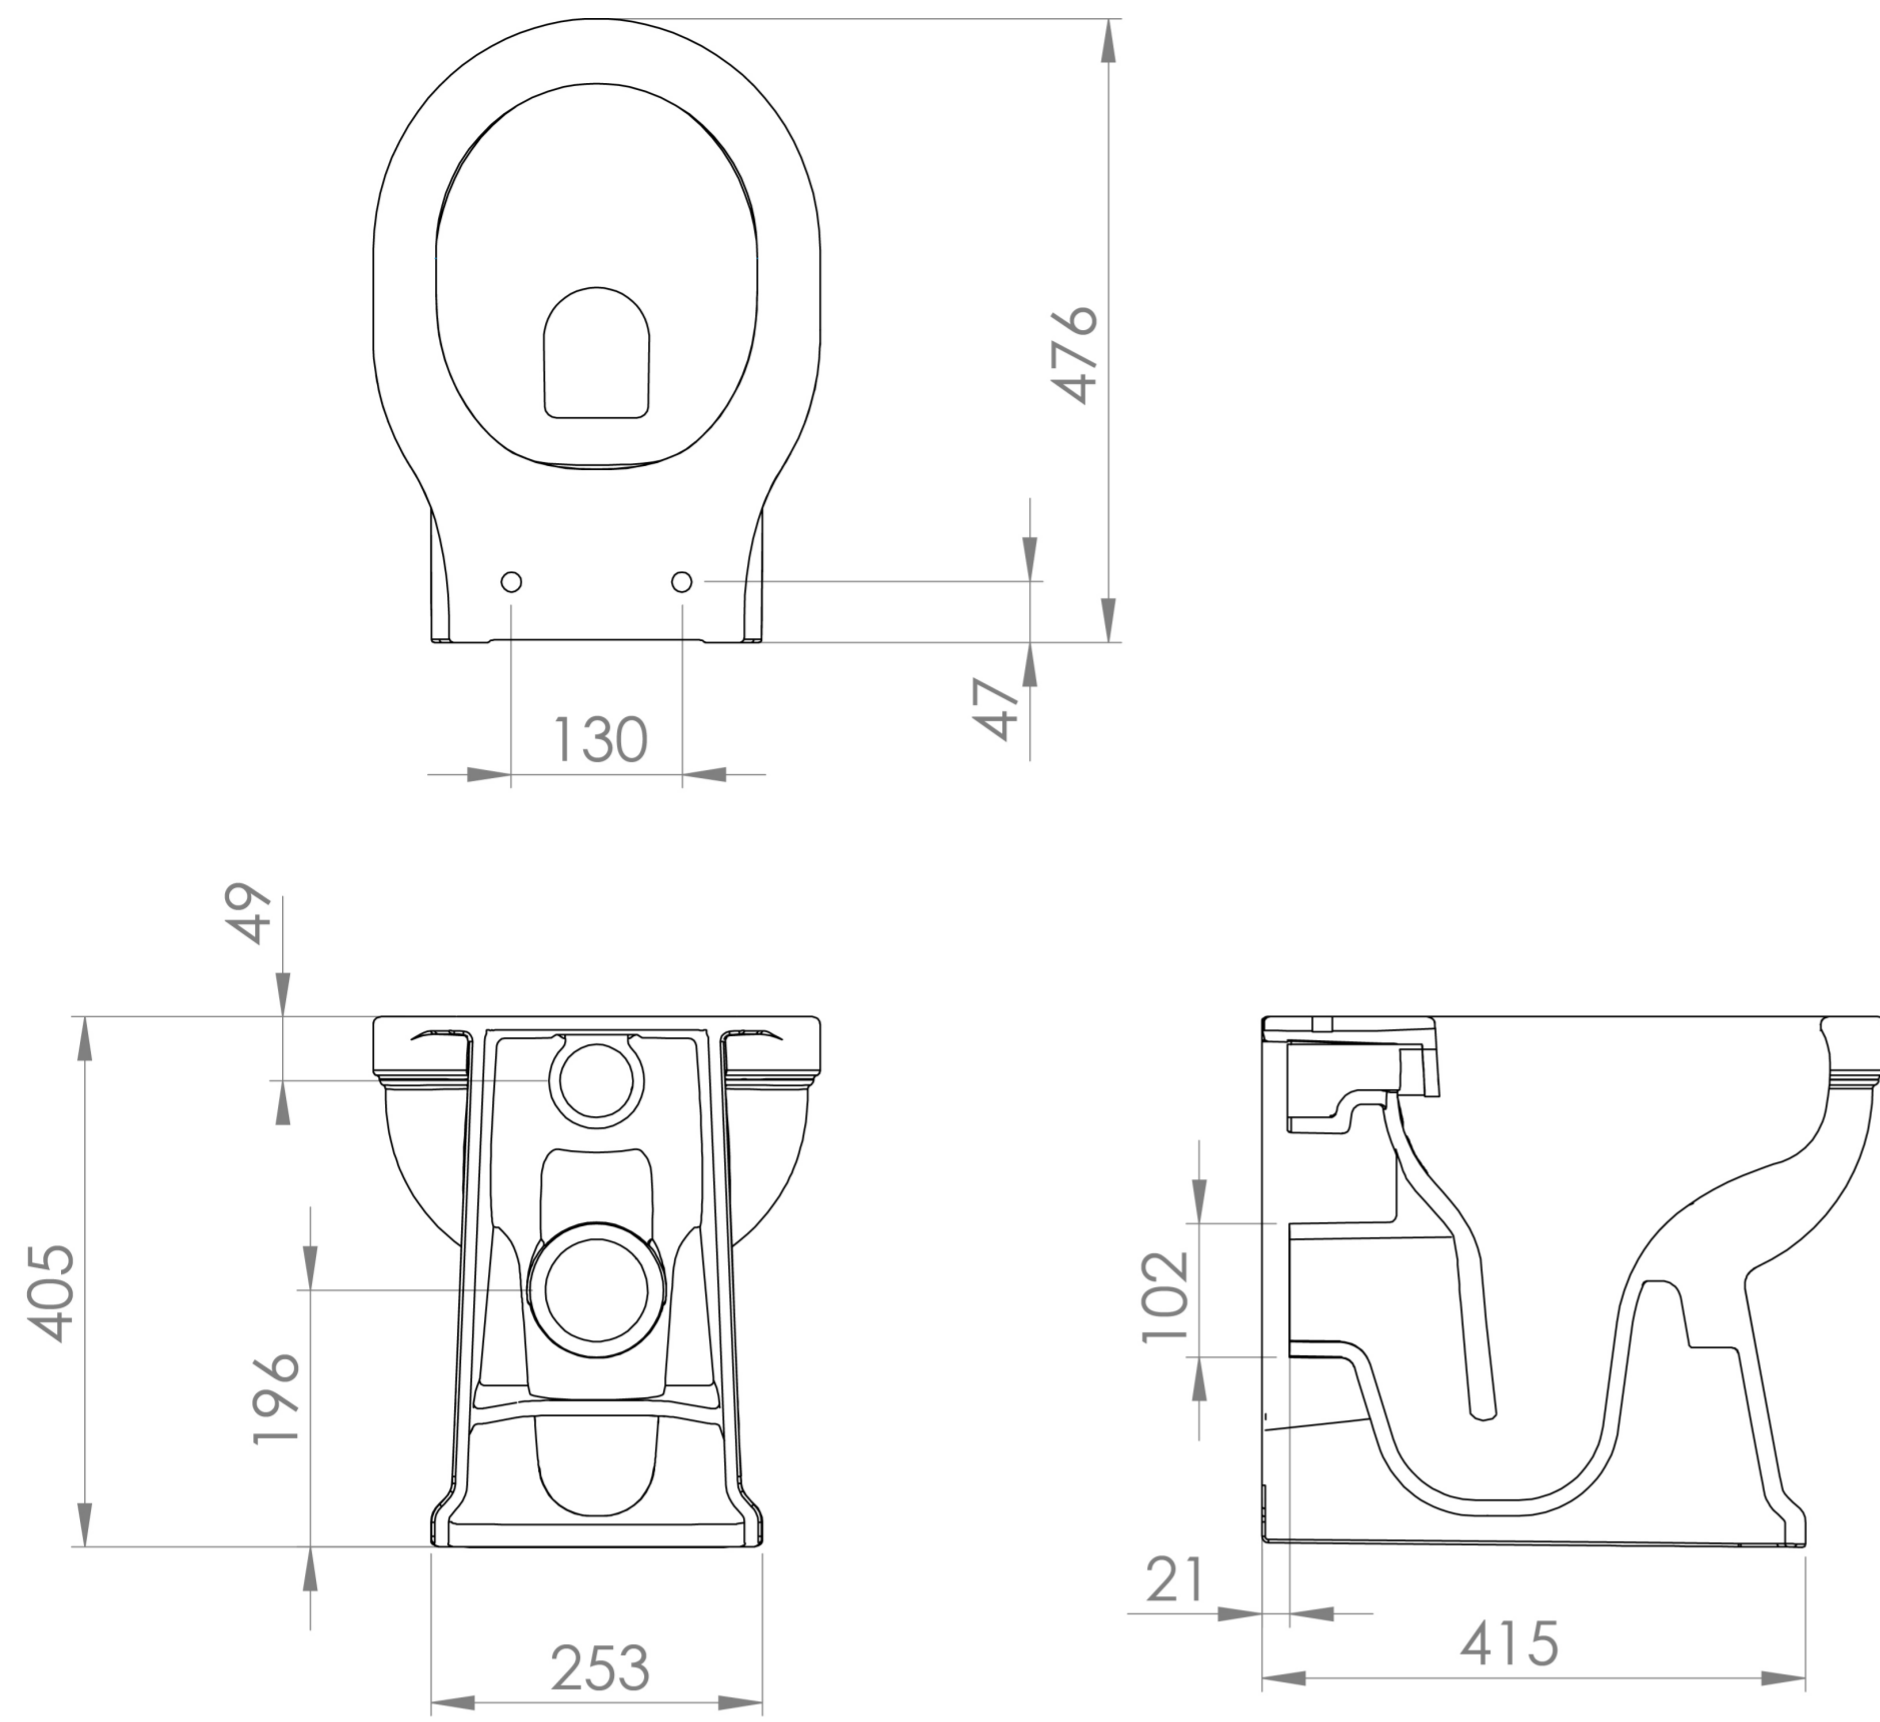

TECHNICAL DRAWING

Saneux reserves the right to alter the specifications and product range without prior notice. Dimensions are given as a guide only. Dimensions should not be used for surrounding furniture, fixtures and fittings until the product is on site.

<https://saneux.com/products/sofia-rimless-back-to-wall-pan>