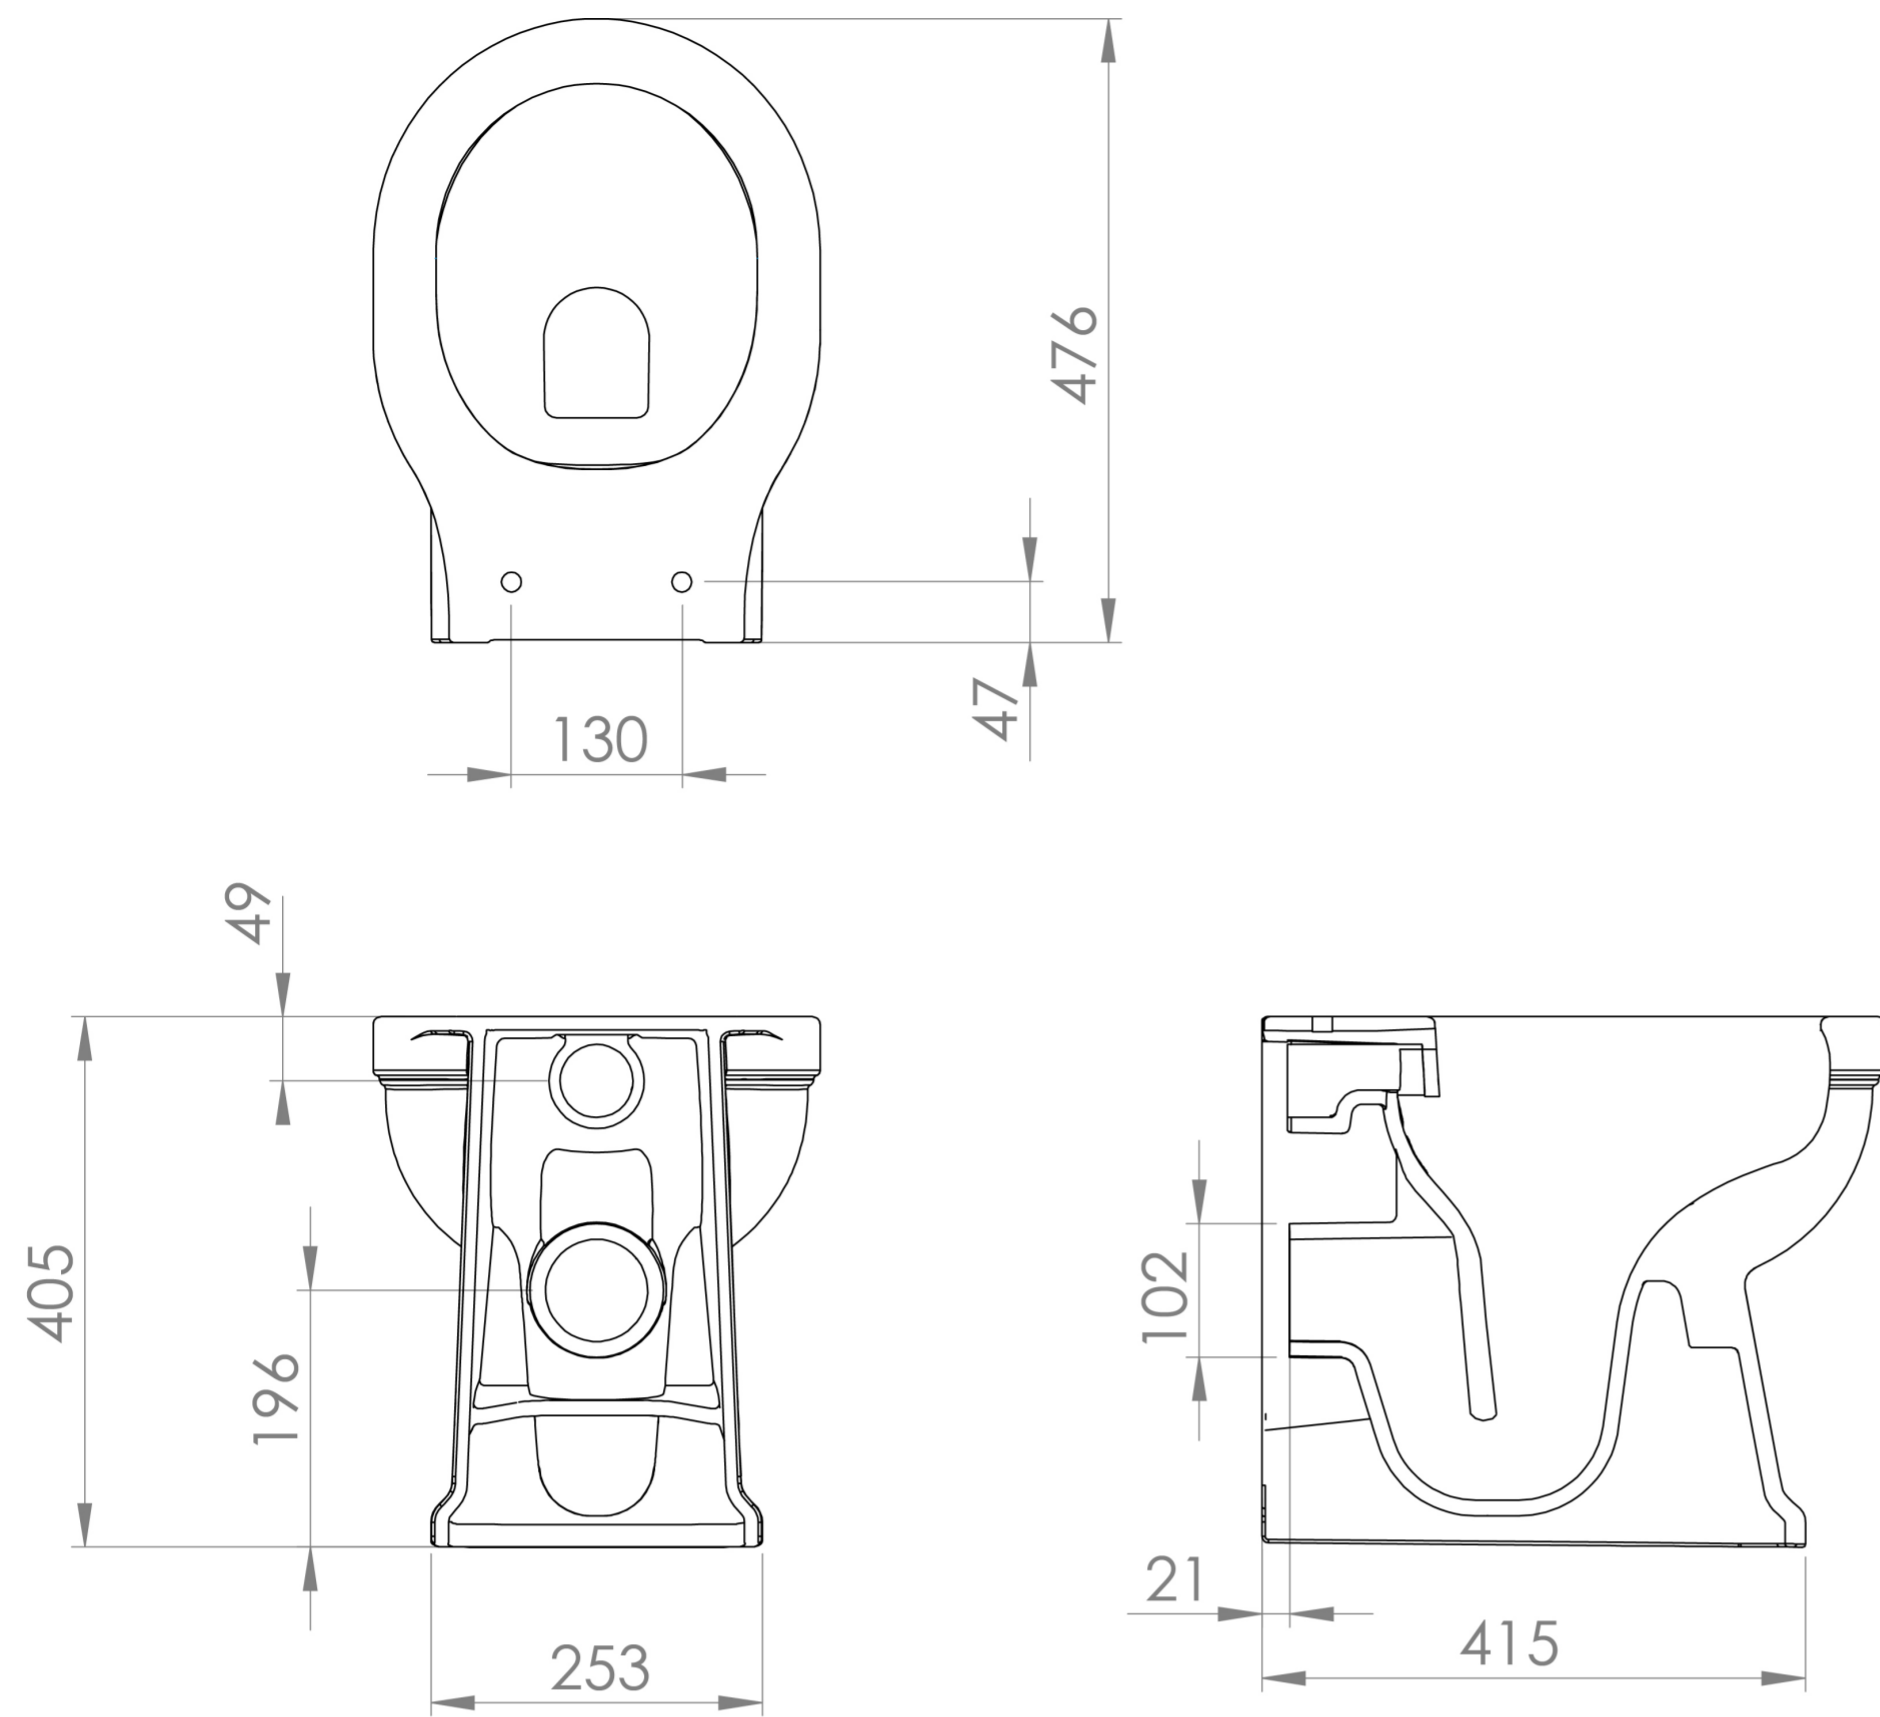

TECHNICAL DRAWING

Saneux reserves the right to alter the specifications and product range without prior notice. Dimensions are given as a guide only. Dimensions should not be used for surrounding furniture, fixtures and fittings until the product is on site.

<https://saneux.com/products/sofia-rimless-back-to-wall-pan>