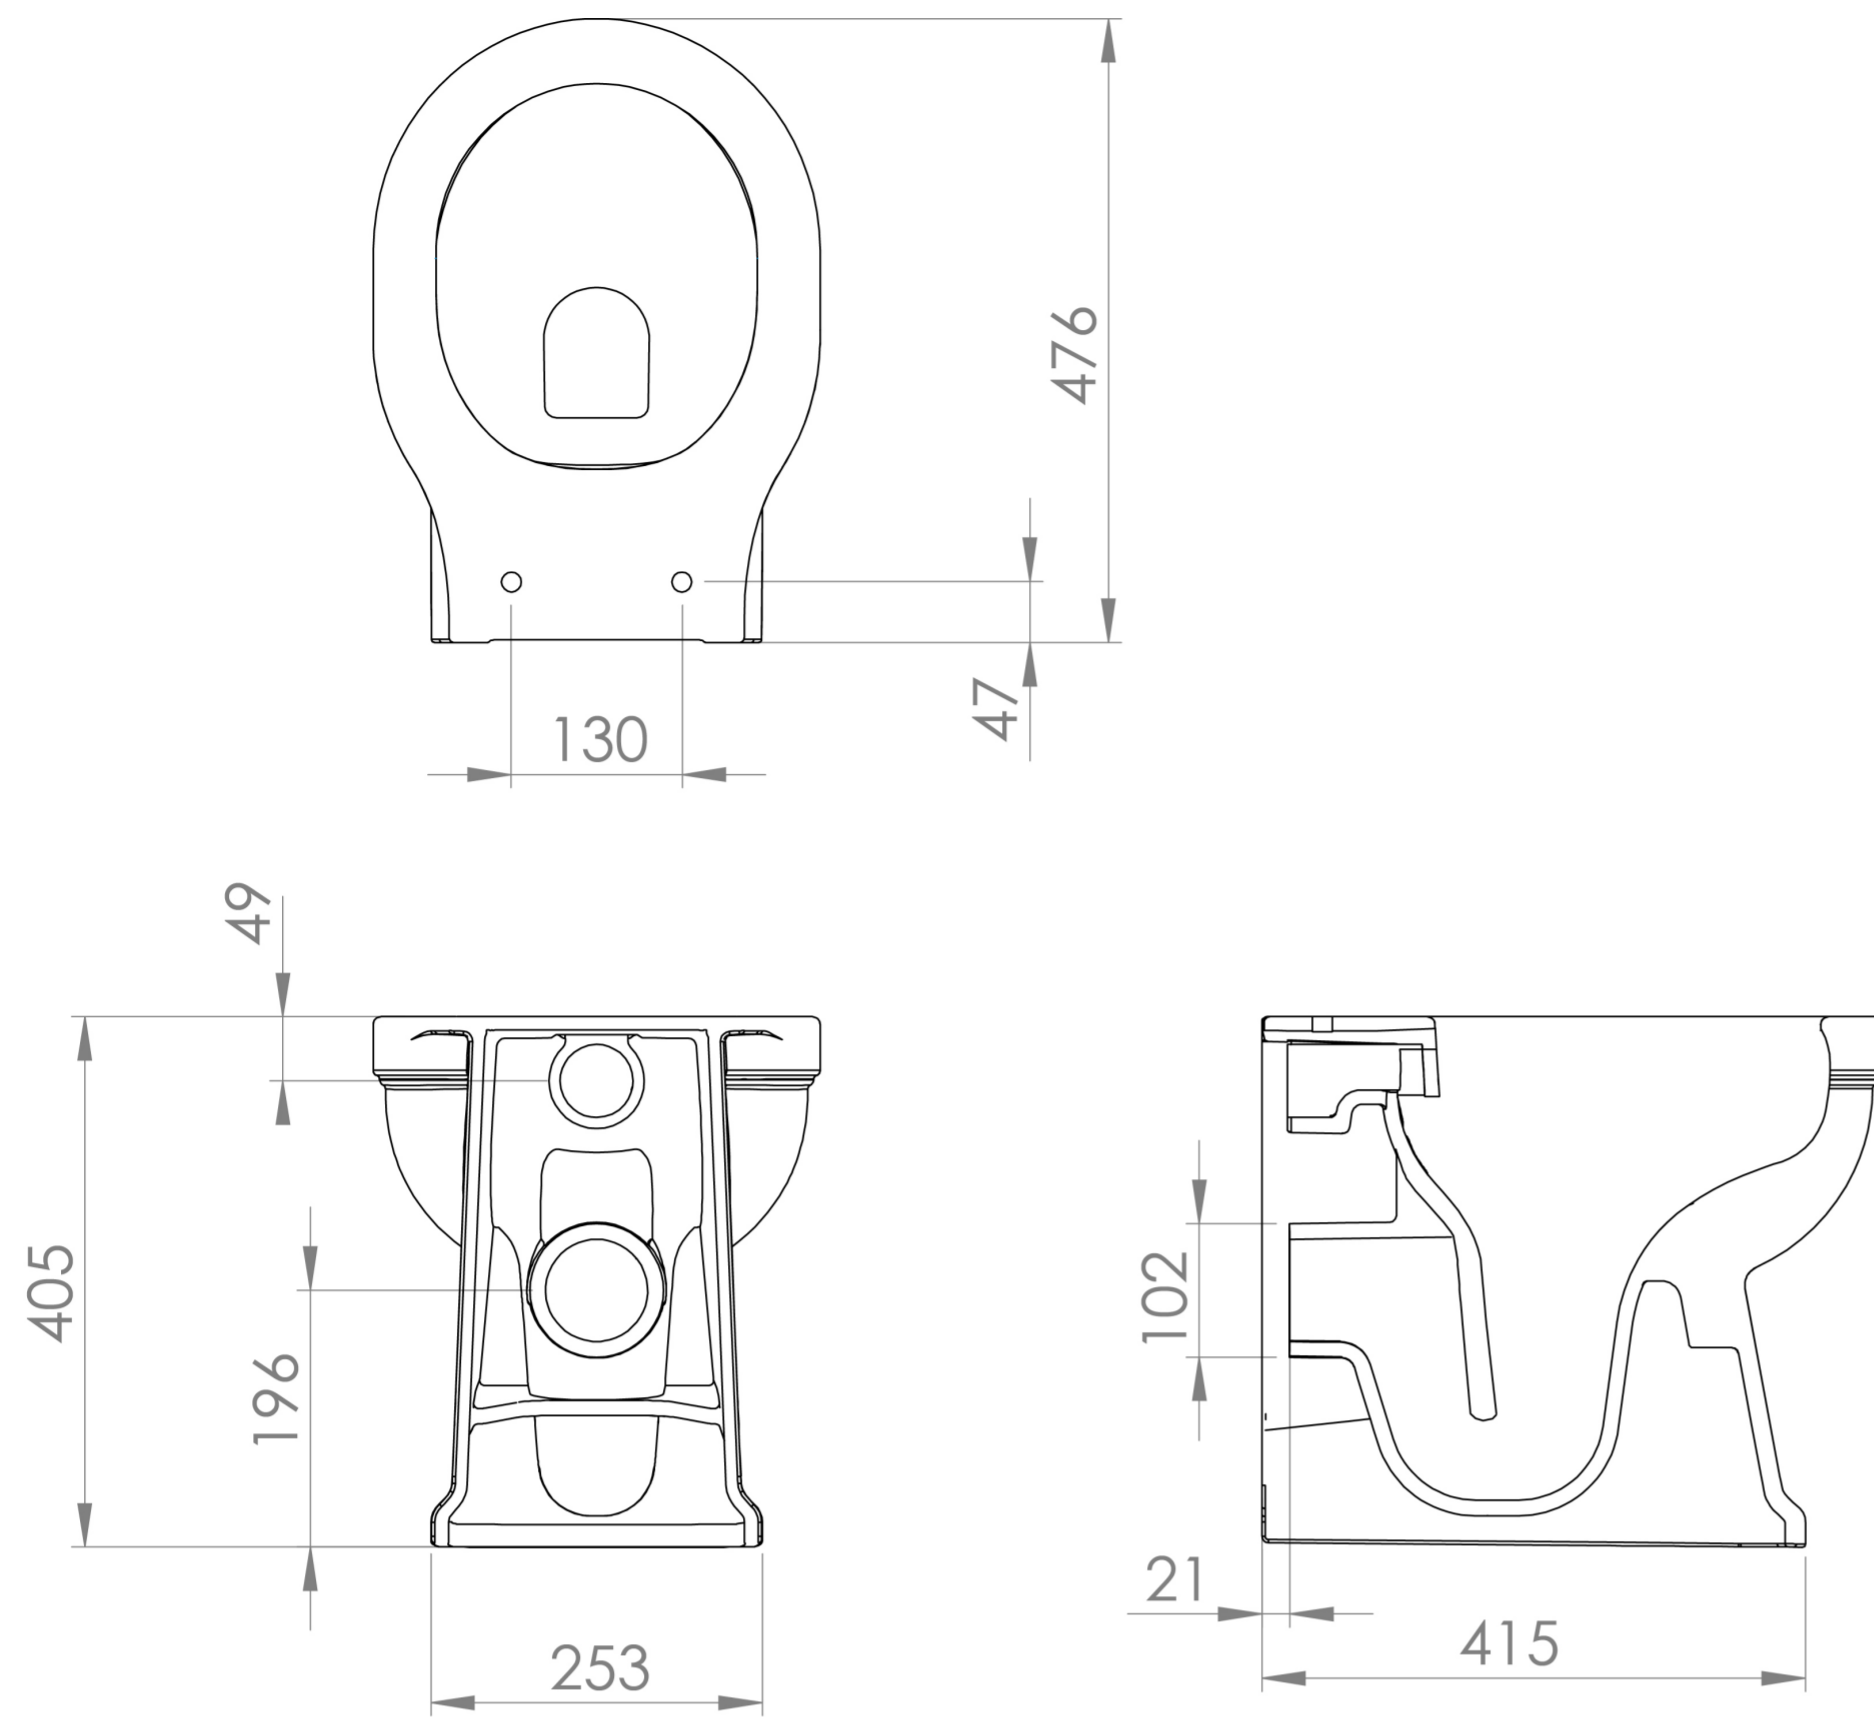

SOFIA RIMLESS BACK TO WALL PAN

Product Code: SOBTW01

PRODUCT INFORMATION

Finish:	Gloss White
Height:	405mm
Width:	348mm
Depth:	476mm
Material	Ceramic
Guarantee	Lifetime
Compatible Toilet Seat(s)	SOTS01.PB, SOTS01.DG, SOTS01.CW, SOTS01.OB
Compatible Cistern(s)	HC2036, HC2037, HC2030
Type of Flushing	Rimless technology

DESCRIPTION

Introducing the Sofia Rimless Back to Wall Pan, a fusion of timeless tradition and modern sophistication. Conceived from the quest for traditional yet stylish ceramics and furniture, the Sofia collection epitomises classic sanitaryware with seamlessly integrated contemporary elements.

Its rimless design ensures both hygiene and elegance, offering effortless cleaning and maintenance for contemporary bathrooms.

Its versatility extends to accommodating various coloured toilet seats, ensuring seamless coordination with your Sofia basin furniture for a cohesive and stylish bathroom aesthetic.

Compatible cisterns: HC2030, HC2036, and HC2037

Compatible toilet seats: SOTS01.CW, SOTS01.DG, SOTS01.PB, and SOTS01.OB

TECHNICAL DRAWING

Saneux reserves the right to alter the specifications and product range without prior notice. Dimensions are given as a guide only. Dimensions should not be used for surrounding furniture, fixtures and fittings until the product is on site.