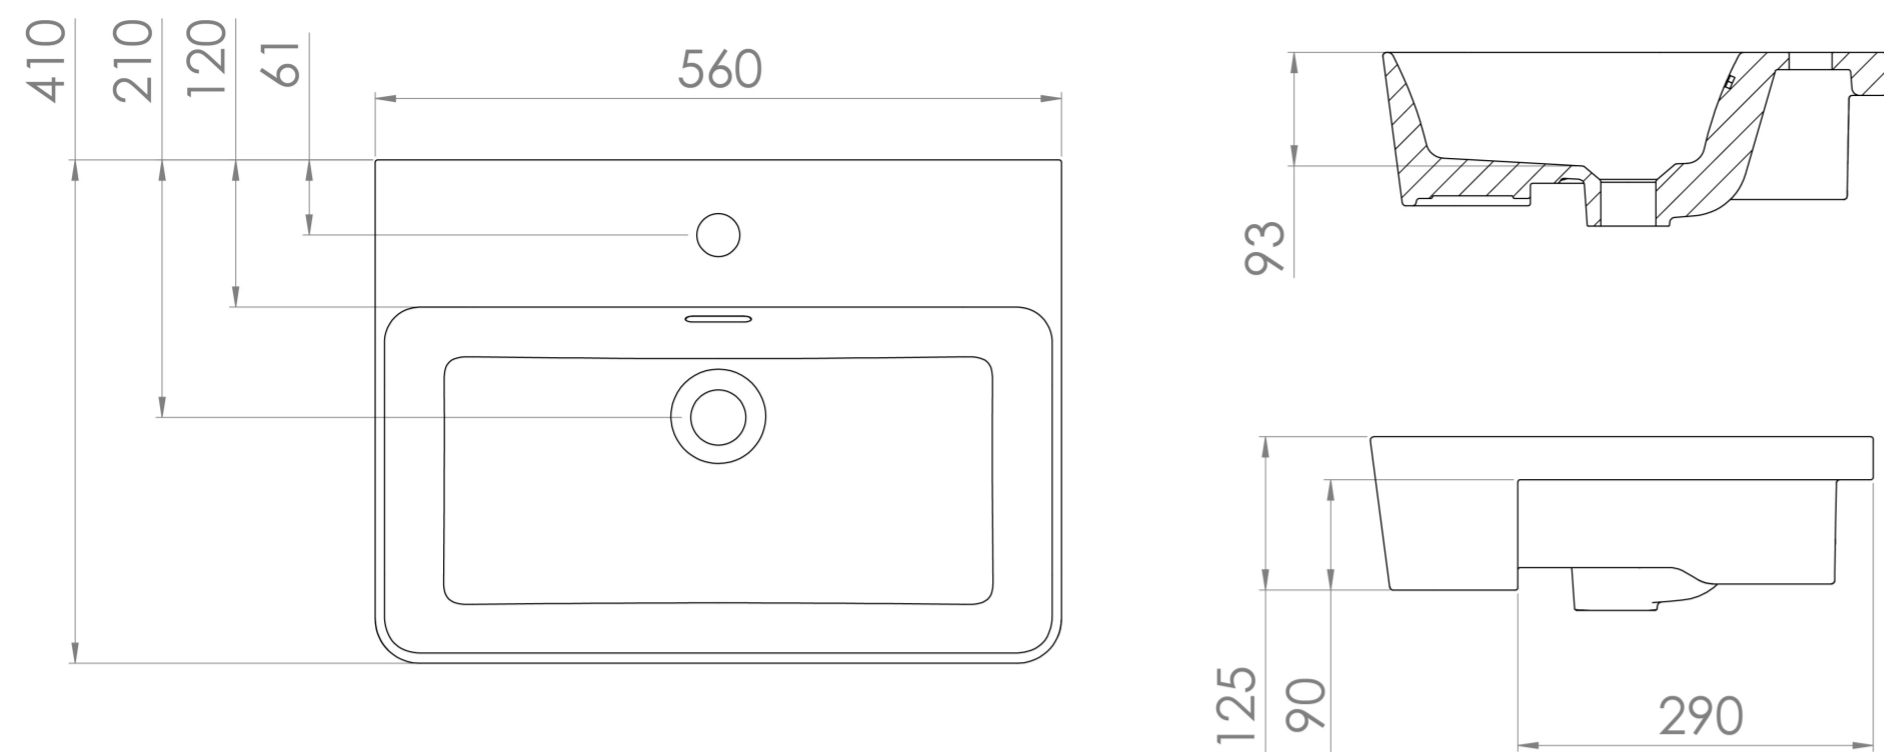

SIENNA 56X41CM SQUARE SEMI-RECESSED WASHBASIN OTH

Product Code: SI056SSR.OTH

PRODUCT INFORMATION

Finish:	Gloss White
Height:	125mm
Width:	560mm
Depth:	410mm
Material	Ceramic
Weight	13.26kg
Overflow(s)	Yes
Overflow Position	Centre
Overflow Diameter	22mm
Tap Holes	0 Tap Hole
Recommended Waste Required	Slotted waste
Furniture Required For Installation?	Yes
Guarantee	Lifetime
Extra Tap Hole Options	1 tap hole

DESCRIPTION

An elegant semi-recessed basin with a rounded square design for a modern look, and a deep bowl to prevent splashing, this SIENNA basin will help to save countertop space in your bathroom.

TECHNICAL DRAWING

<https://saneux.com/products/sienna-56x41cm-square-semi-recessed-washbasin-0th>