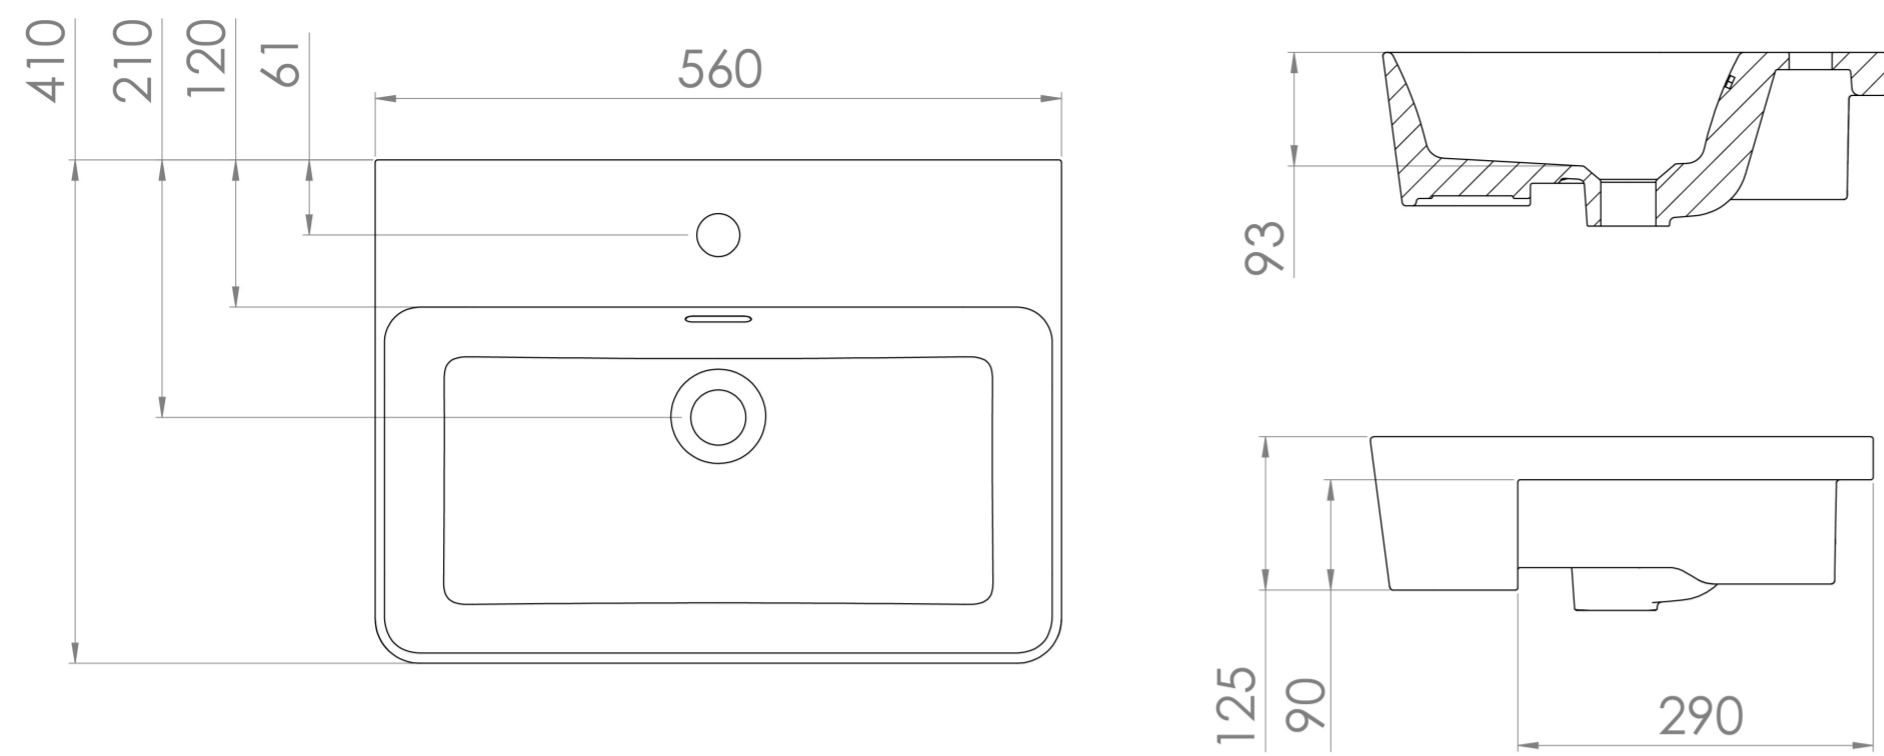

SIENNA 56X41CM SQUARE SEMI-RECESSED WASHBASIN OTH

Product Code: SI056SSR.OTH

PRODUCT INFORMATION

Finish:	Gloss White
Height:	125mm
Width:	560mm
Depth:	410mm
Material	Ceramic
Weight	13.26kg
Overflow(s)	Yes
Overflow Position	Centre
Overflow Diameter	22mm
Tap Holes	0 Tap Hole
Recommended Waste Required	Slotted waste
Furniture Required For Installation?	Yes
Guarantee	Lifetime
Extra Tap Hole Options	1 tap hole

DESCRIPTION

An elegant semi-recessed basin with a rounded square design for a modern look, and a deep bowl to prevent splashing, this SIENNA basin will help to save countertop space in your bathroom.

TECHNICAL DRAWING

<https://saneux.com/products/sienna-56x41cm-square-semi-recessed-washbasin-0th>