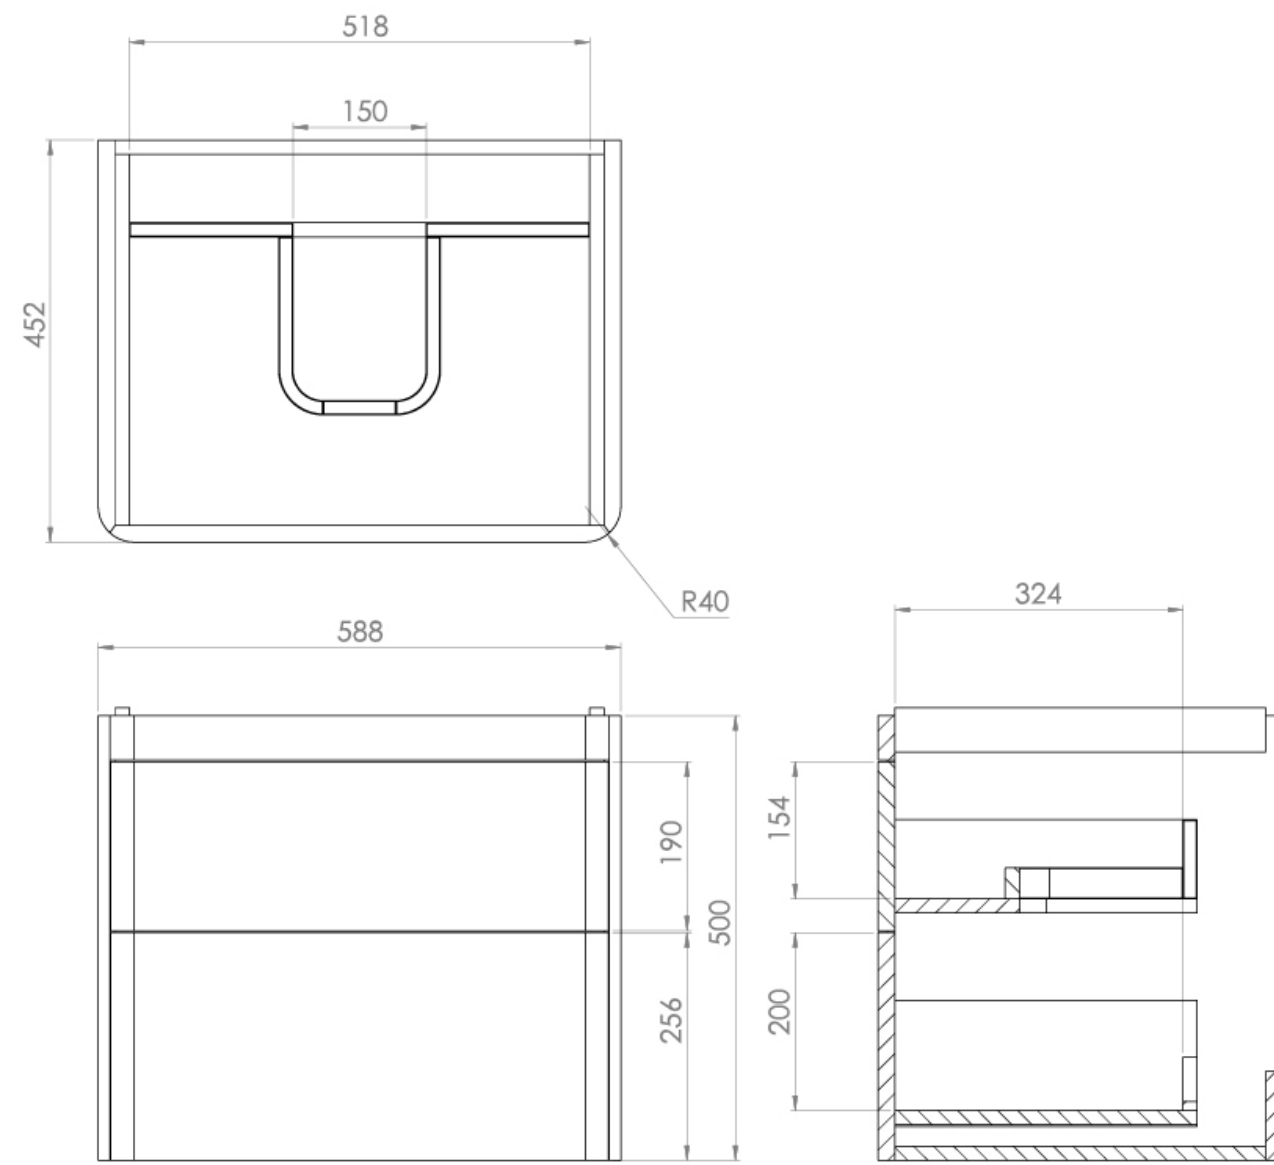

TECHNICAL DRAWING

Saneux reserves the right to alter the specifications and product range without prior notice. Dimensions are given as a guide only. Dimensions should not be used for surrounding furniture, fixtures and fittings until the product is on site.

<https://saneux.com/products/hyde-60cm-2-drawer-wall-mounted-unit-matte-white-1>