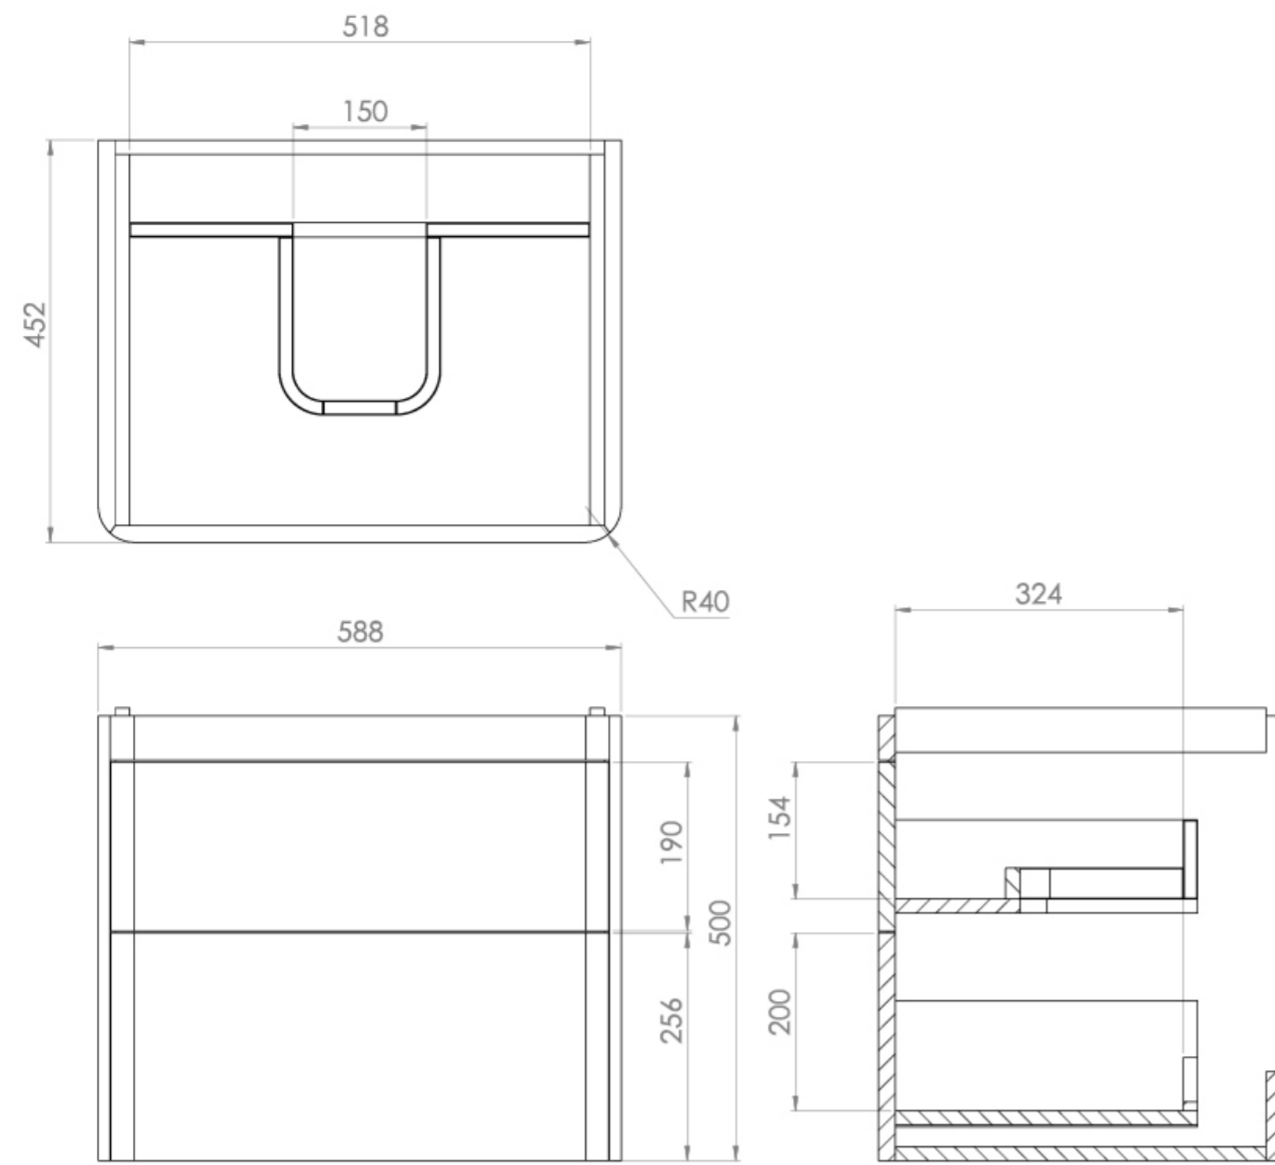

TECHNICAL DRAWING

Saneux reserves the right to alter the specifications and product range without prior notice. Dimensions are given as a guide only. Dimensions should not be used for surrounding furniture, fixtures and fittings until the product is on site.

<https://saneux.com/products/hyde-60cm-2-drawer-wall-mounted-unit-matte-white-1>