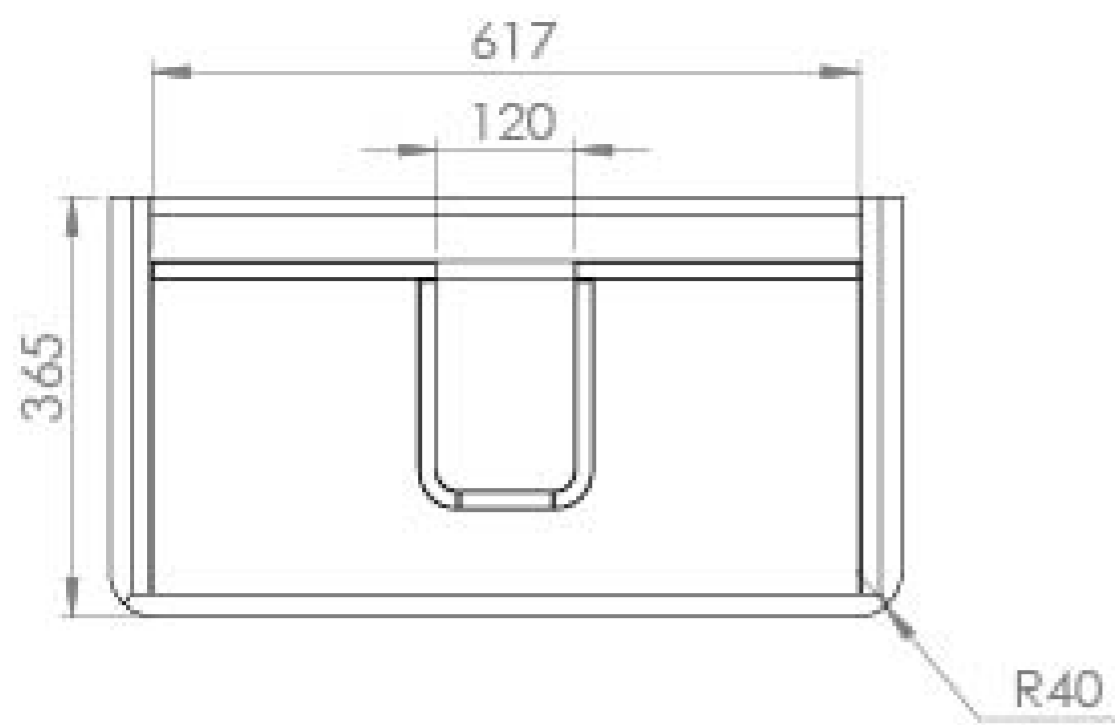

HYDE 70CM 2 DRAWER WALL MOUNTED UNIT – MATTE FIORD

Product Code: HY070W2.MF.2

PRODUCT INFORMATION

Finish:	Matte Fiord
Height:	500mm
Width:	690mm
Depth:	365mm
Material	MDF, MFC
Weight	25kg
Guarantee	5 years
Configuration	2 Drawer
Drawer Type	Soft close
Compatible Basin(s)	HY070B, HY070B.0TH
Handle(s) Required	2, purchase separately
Other Features	Easy installation Quick release drawers

DESCRIPTION

As the name suggests, the HYDE collection features short projection basins and vanity units with a contemporary design, perfect for small and compact bathroom spaces.

This 70cm 2 drawer wall mounted unit has a projection of only 37cm, making it perfect for bathrooms & cloakrooms where space is limited and storage is essential. It has two deep, soft closing drawers to hold plenty of toiletries, and the matte fiord finish will make it a focal point in the space it's fitted in.

*Basin to be purchased separately
Compatible basins: HY070B, HY070B.0TH

**Handles to be purchased separately

TECHNICAL DRAWING

Saneux reserves the right to alter the specifications and product range without prior notice. Dimensions are given as a guide only. Dimensions should not be used for surrounding furniture, fixtures and fittings until the product is on site.