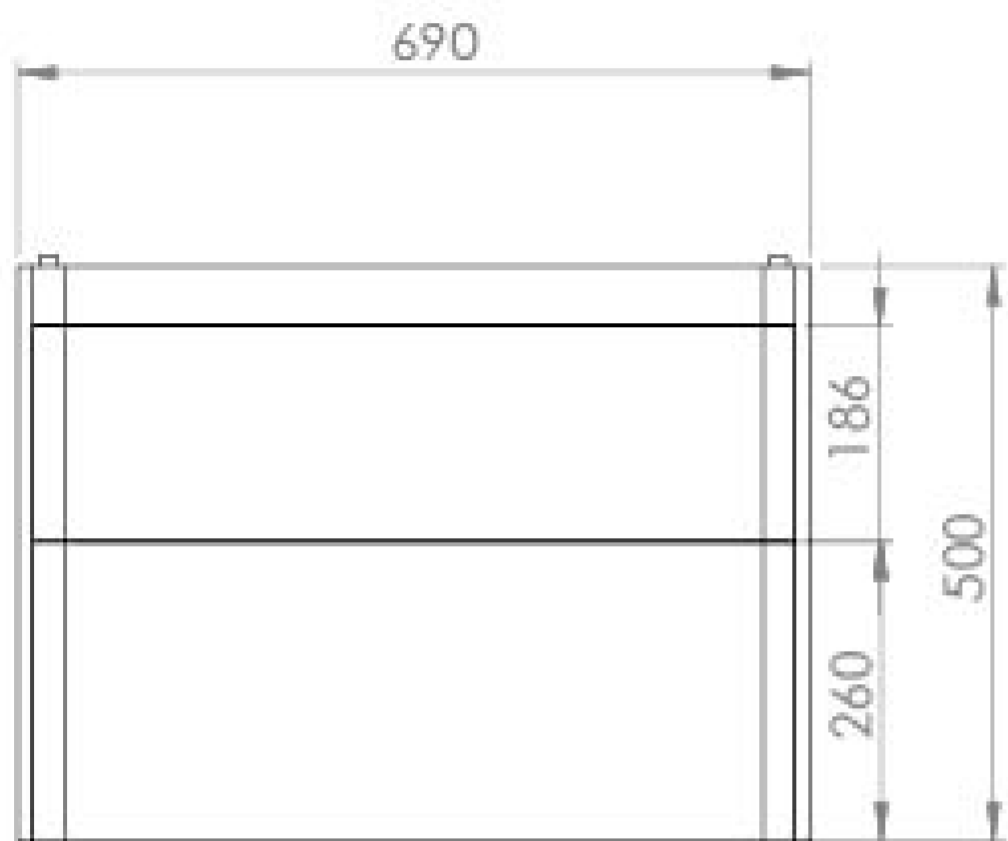

TECHNICAL DRAWING

Saneux reserves the right to alter the specifications and product range without prior notice. Dimensions are given as a guide only. Dimensions should not be used for surrounding furniture, fixtures and fittings until the product is on site.

<https://saneux.com/products/hyde-70cm-2-drawer-wall-mounted-unit-matte-fiord-1>