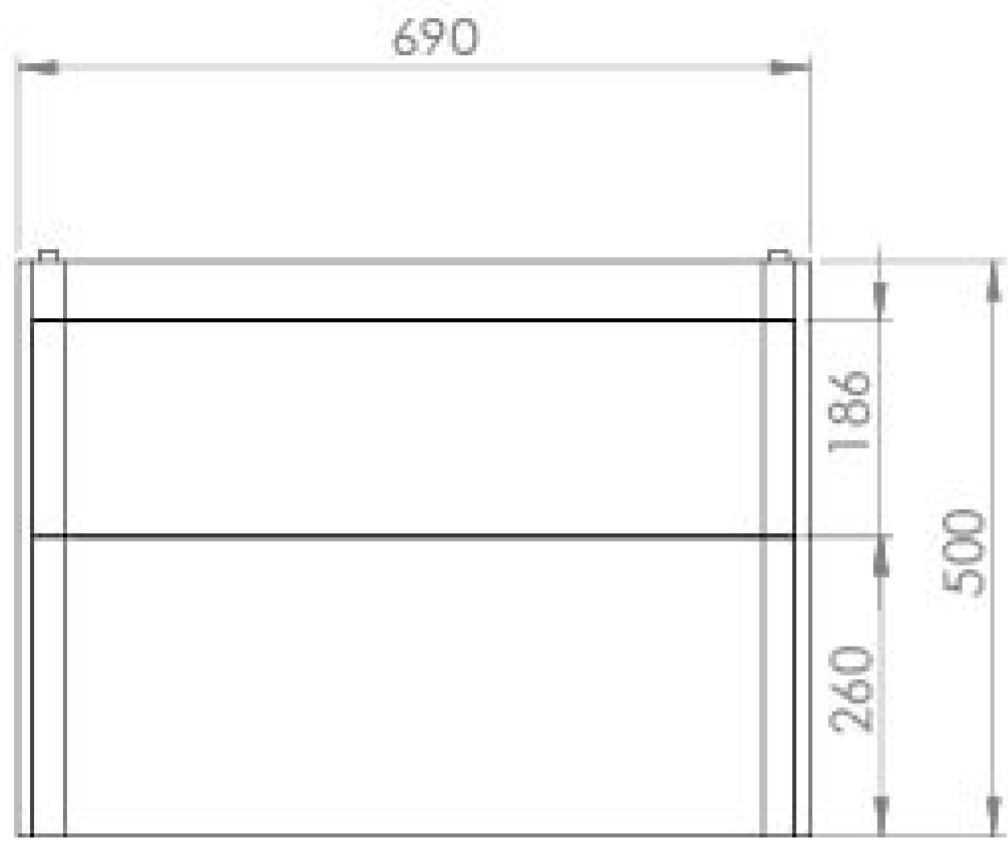

TECHNICAL DRAWING

Saneux reserves the right to alter the specifications and product range without prior notice. Dimensions are given as a guide only. Dimensions should not be used for surrounding furniture, fixtures and fittings until the product is on site.

<https://saneux.com/products/hyde-70cm-2-drawer-wall-mounted-unit-matte-fiord-1>