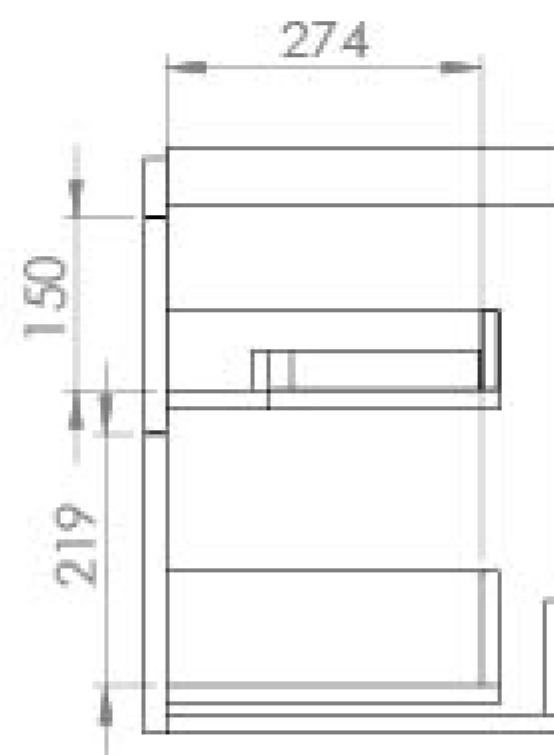

HYDE 70CM 2 DRAWER WALL MOUNTED UNIT – MATTE FIORD

Product Code: HY070W2.MF.2

PRODUCT INFORMATION

Finish:	Matte Fiord
Height:	500mm
Width:	690mm
Depth:	365mm
Material	MDF, MFC
Weight	25kg
Guarantee	5 years
Configuration	2 Drawer
Drawer Type	Soft close
Compatible Basin(s)	HY070B, HY070B.0TH
Handle(s) Required	2, purchase separately
Other Features	Easy installation Quick release drawers

DESCRIPTION

As the name suggests, the HYDE collection features short projection basins and vanity units with a contemporary design, perfect for small and compact bathroom spaces.

This 70cm 2 drawer wall mounted unit has a projection of only 37cm, making it perfect for bathrooms & cloakrooms where space is limited and storage is essential. It has two deep, soft closing drawers to hold plenty of toiletries, and the matte fiord finish will make it a focal point in the space it's fitted in.

*Basin to be purchased separately
Compatible basins: HY070B, HY070B.0TH

**Handles to be purchased separately

TECHNICAL DRAWING

Saneux reserves the right to alter the specifications and product range without prior notice. Dimensions are given as a guide only. Dimensions should not be used for surrounding furniture, fixtures and fittings until the product is on site.