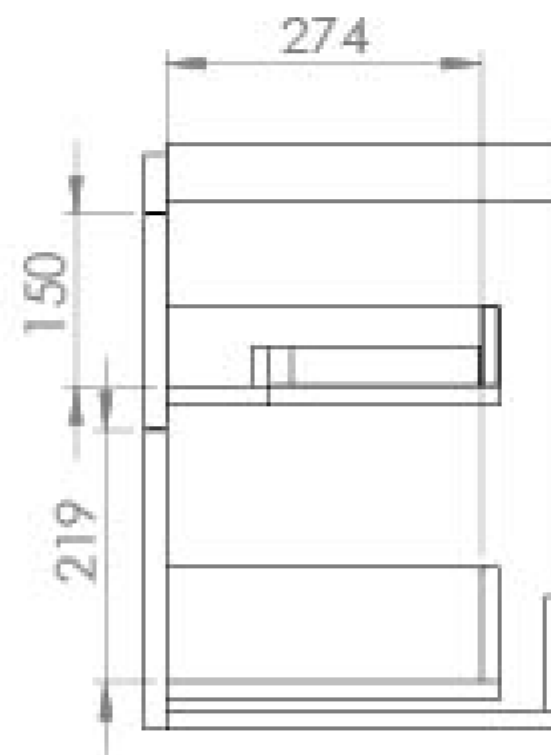

HYDE 70CM 2 DRAWER WALL MOUNTED UNIT – MATTE FIORD

Product Code: HY070W2.MF.2

PRODUCT INFORMATION

Finish:	Matte Fiord
Height:	500mm
Width:	690mm
Depth:	365mm
Material	MDF, MFC
Weight	25kg
Guarantee	5 years
Configuration	2 Drawer
Drawer Type	Soft close
Compatible Basin(s)	HY070B, HY070B.0TH
Handle(s) Required	2, purchase separately
Other Features	Easy installation Quick release drawers

DESCRIPTION

As the name suggests, the HYDE collection features short projection basins and vanity units with a contemporary design, perfect for small and compact bathroom spaces.

This 70cm 2 drawer wall mounted unit has a projection of only 37cm, making it perfect for bathrooms & cloakrooms where space is limited and storage is essential. It has two deep, soft closing drawers to hold plenty of toiletries, and the matte fiord finish will make it a focal point in the space it's fitted in.

*Basin to be purchased separately
Compatible basins: HY070B, HY070B.0TH

**Handles to be purchased separately

TECHNICAL DRAWING

Saneux reserves the right to alter the specifications and product range without prior notice. Dimensions are given as a guide only. Dimensions should not be used for surrounding furniture, fixtures and fittings until the product is on site.