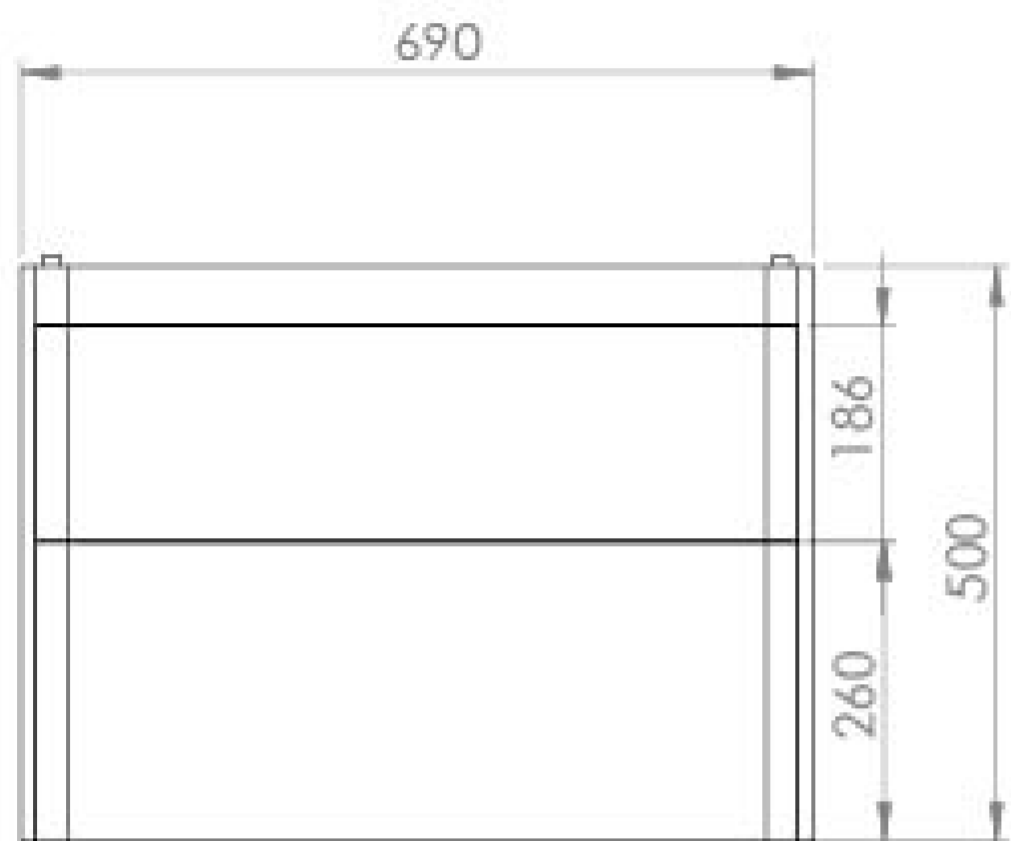

TECHNICAL DRAWING

Saneux reserves the right to alter the specifications and product range without prior notice. Dimensions are given as a guide only. Dimensions should not be used for surrounding furniture, fixtures and fittings until the product is on site.

<https://saneux.com/products/hyde-70cm-2-drawer-wall-mounted-unit-matte-fiord-1>