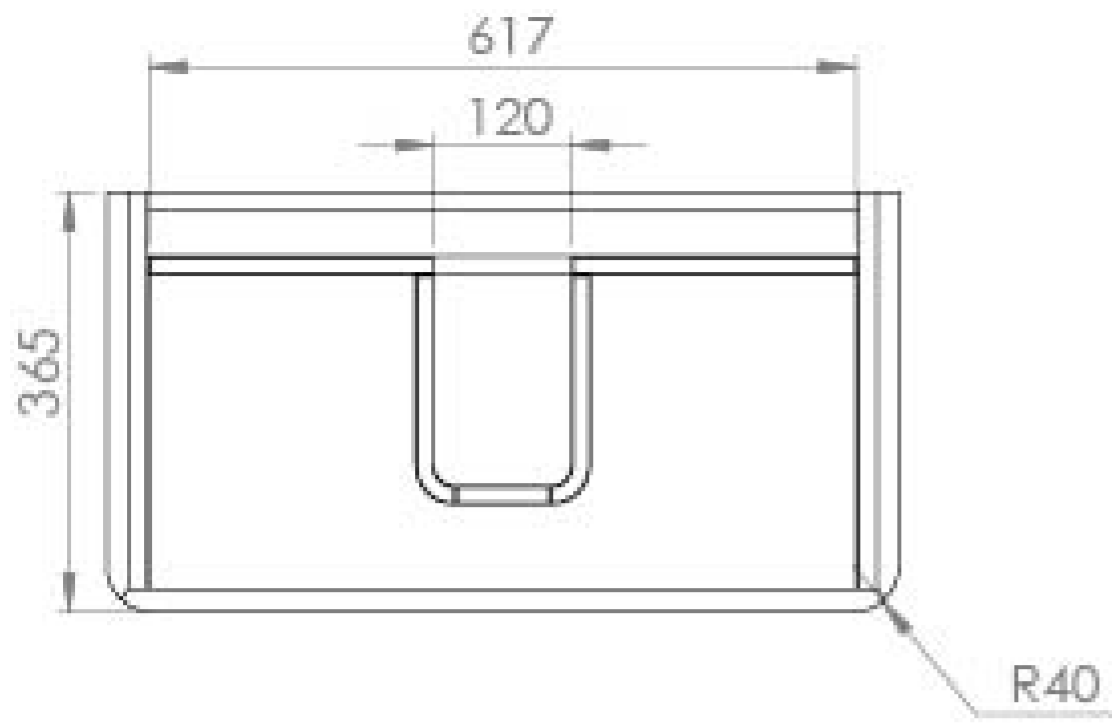

HYDE 70CM 2 DRAWER WALL MOUNTED UNIT – MATTE FIORD

Product Code: HY070W2.MF.2

PRODUCT INFORMATION

Finish:	Matte Fiord
Height:	500mm
Width:	690mm
Depth:	365mm
Material	MDF, MFC
Weight	25kg
Guarantee	5 years
Configuration	2 Drawer
Drawer Type	Soft close
Compatible Basin(s)	HY070B, HY070B.0TH
Handle(s) Required	2, purchase separately
Other Features	Easy installation Quick release drawers

DESCRIPTION

As the name suggests, the HYDE collection features short projection basins and vanity units with a contemporary design, perfect for small and compact bathroom spaces.

This 70cm 2 drawer wall mounted unit has a projection of only 37cm, making it perfect for bathrooms & cloakrooms where space is limited and storage is essential. It has two deep, soft closing drawers to hold plenty of toiletries, and the matte fiord finish will make it a focal point in the space it's fitted in.

*Basin to be purchased separately
Compatible basins: HY070B, HY070B.0TH

**Handles to be purchased separately

TECHNICAL DRAWING

Saneux reserves the right to alter the specifications and product range without prior notice. Dimensions are given as a guide only. Dimensions should not be used for surrounding furniture, fixtures and fittings until the product is on site.