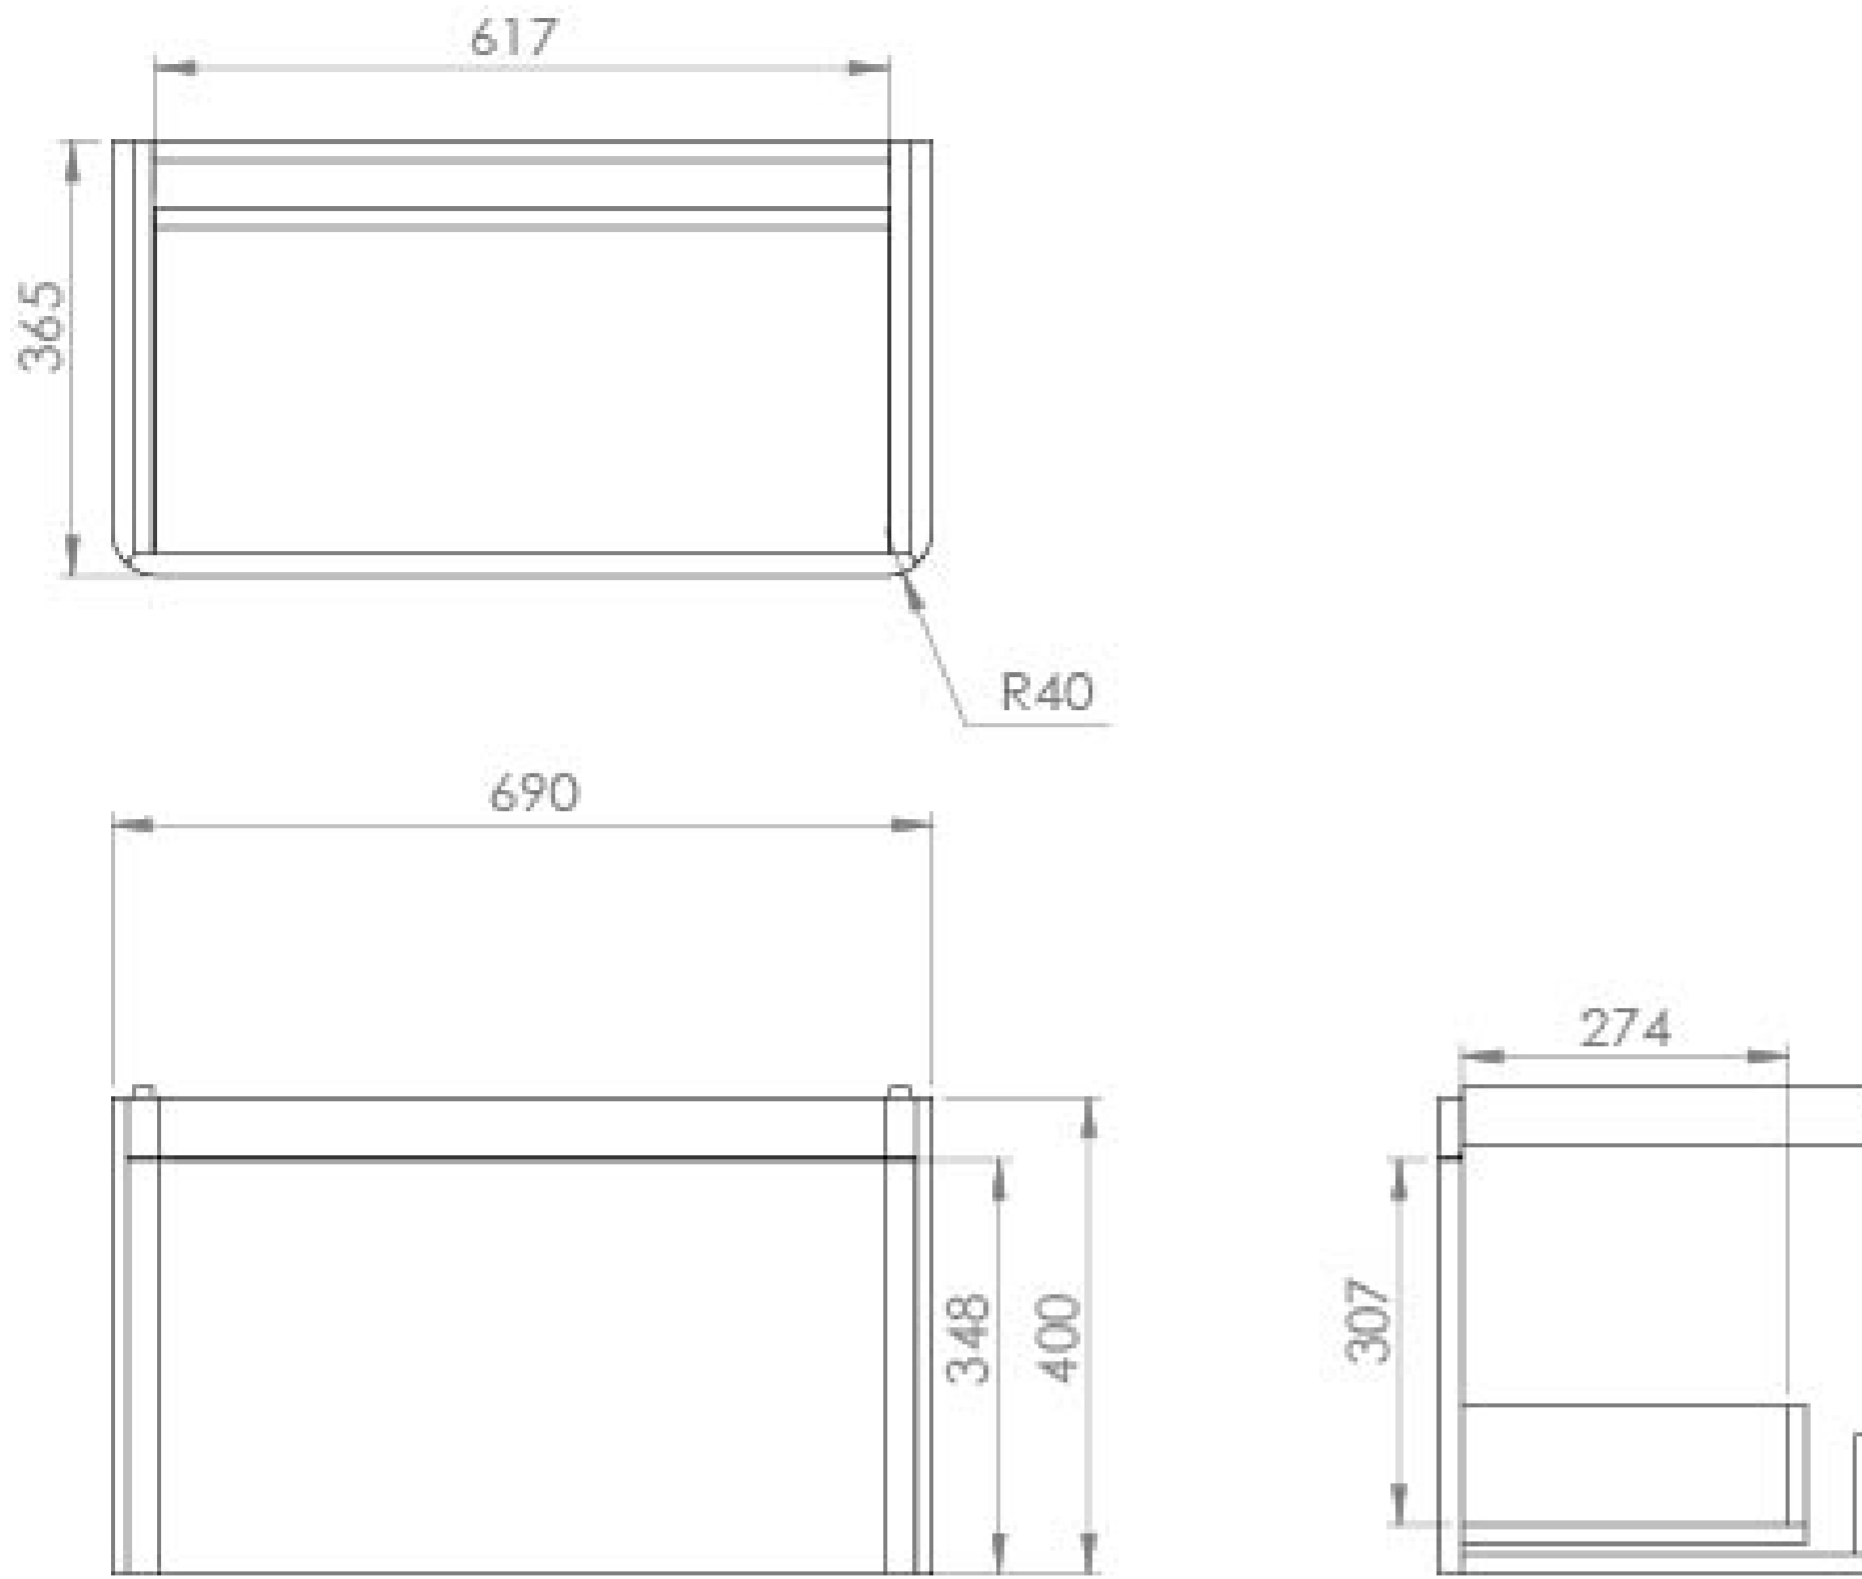

HYDE 70CM 1 DRAWER WALL MOUNTED UNIT - MATTE ANTHRACITE

Product Code: HY070W1.MA.2

PRODUCT INFORMATION

Finish:	Matte Anthracite
Height:	400mm
Width:	690mm
Depth:	365mm
Material	MDF, MFC
Weight	18.3kg
Guarantee	5 years
Configuration	1 Drawer
Drawer Type	Soft close
Compatible Basin(s)	HY070B, HY070B.0TH
Handle(s) Required	1, purchase separately
Other Features	Easy installation Quick release drawers

DESCRIPTION

As the name suggests, the HYDE collection features short projection basins and vanity units with a contemporary design, perfect for small and compact bathroom spaces.

This 70cm 1 drawer wall mounted unit has a projection of only 37cm, making it perfect for bathrooms & cloakrooms where space is limited and storage is essential. It has a deep, soft closing drawer to hold plenty of toiletries, and the matte anthracite finish will add more depth to the space it's fitted in.

*Basin to be purchased separately
Compatible basins: HY070B, HY070B.0TH

**Handle to be purchased separately

TECHNICAL DRAWING

Saneux reserves the right to alter the specifications and product range without prior notice. Dimensions are given as a guide only. Dimensions should not be used for surrounding furniture, fixtures and fittings until the product is on site.