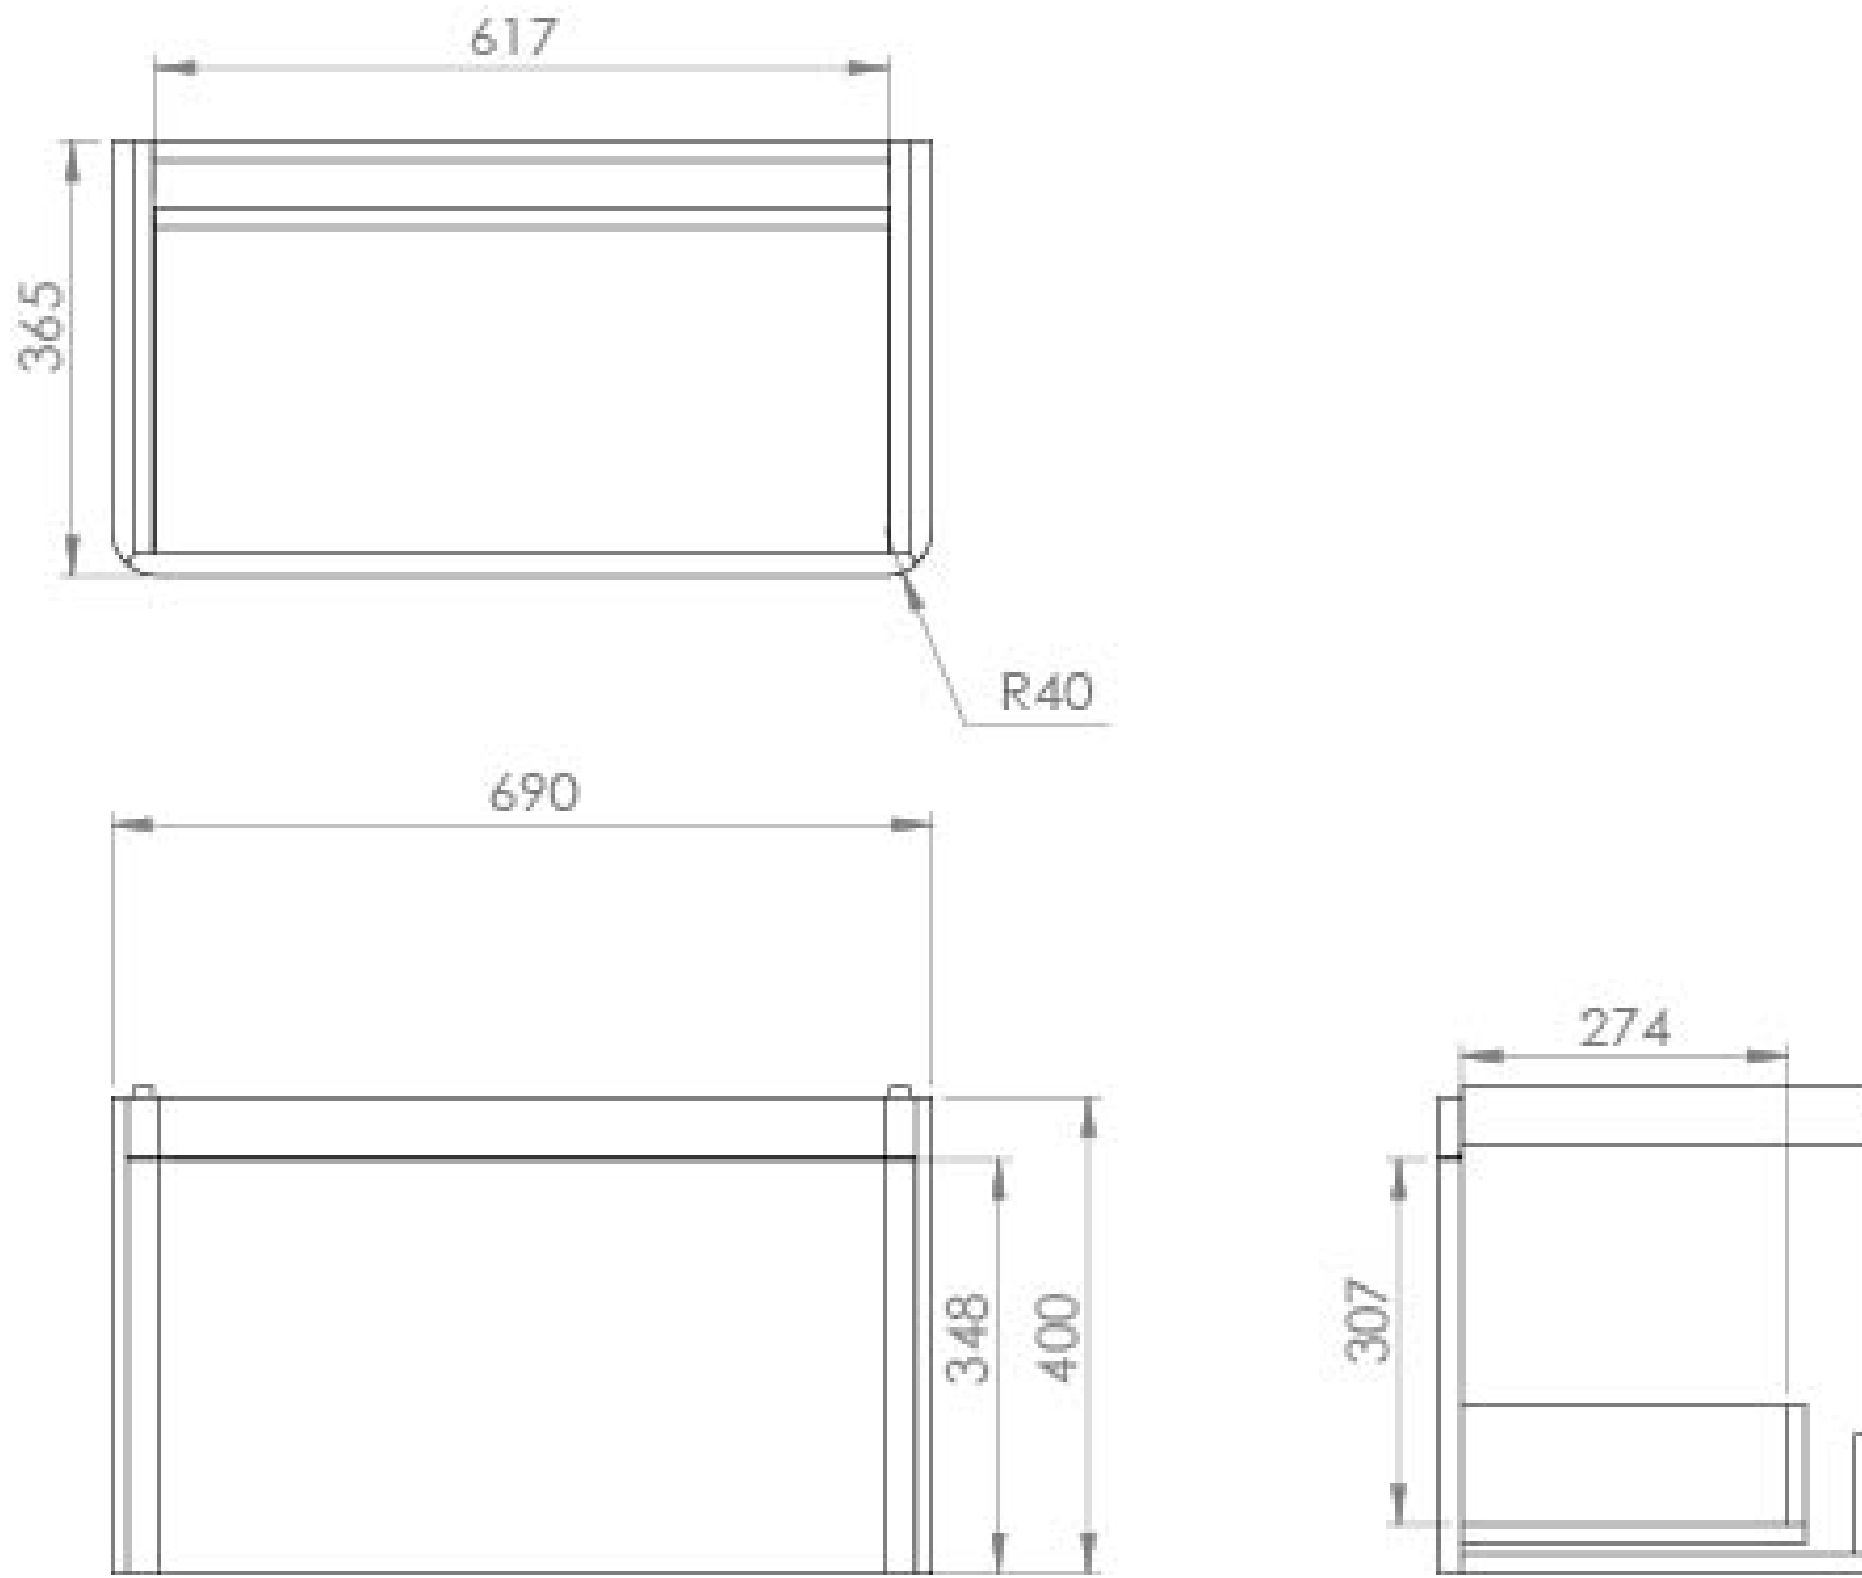

HYDE 70CM 1 DRAWER WALL MOUNTED UNIT - MATTE SAGE

Product Code: HY070W1.MS.2

PRODUCT INFORMATION

Finish:	Matte Sage
Height:	400mm
Width:	690mm
Depth:	365mm
Material	MDF, MFC
Weight	18.3kg
Guarantee	5 years
Configuration	1 Drawer
Drawer Type	Soft close
Compatible Basin(s)	HY070B, HY070B.0TH
Handle(s) Required	1, purchase separately
Other Features	Easy installation Quick release drawers

DESCRIPTION

As the name suggests, the HYDE collection features short projection basins and vanity units with a contemporary design, perfect for small and compact bathroom spaces.

This 70cm 1 drawer wall mounted unit has a projection of only 37cm, making it perfect for bathrooms & cloakrooms where space is limited and storage is essential. It has a deep, soft closing drawer to hold plenty of toiletries, and the matte sage finish will make the space feel calming and homely.

*Basin to be purchased separately
Compatible basins: HY070B, HY070B.0TH

**Handle to be purchased separately

TECHNICAL DRAWING

Saneux reserves the right to alter the specifications and product range without prior notice. Dimensions are given as a guide only. Dimensions should not be used for surrounding furniture, fixtures and fittings until the product is on site.