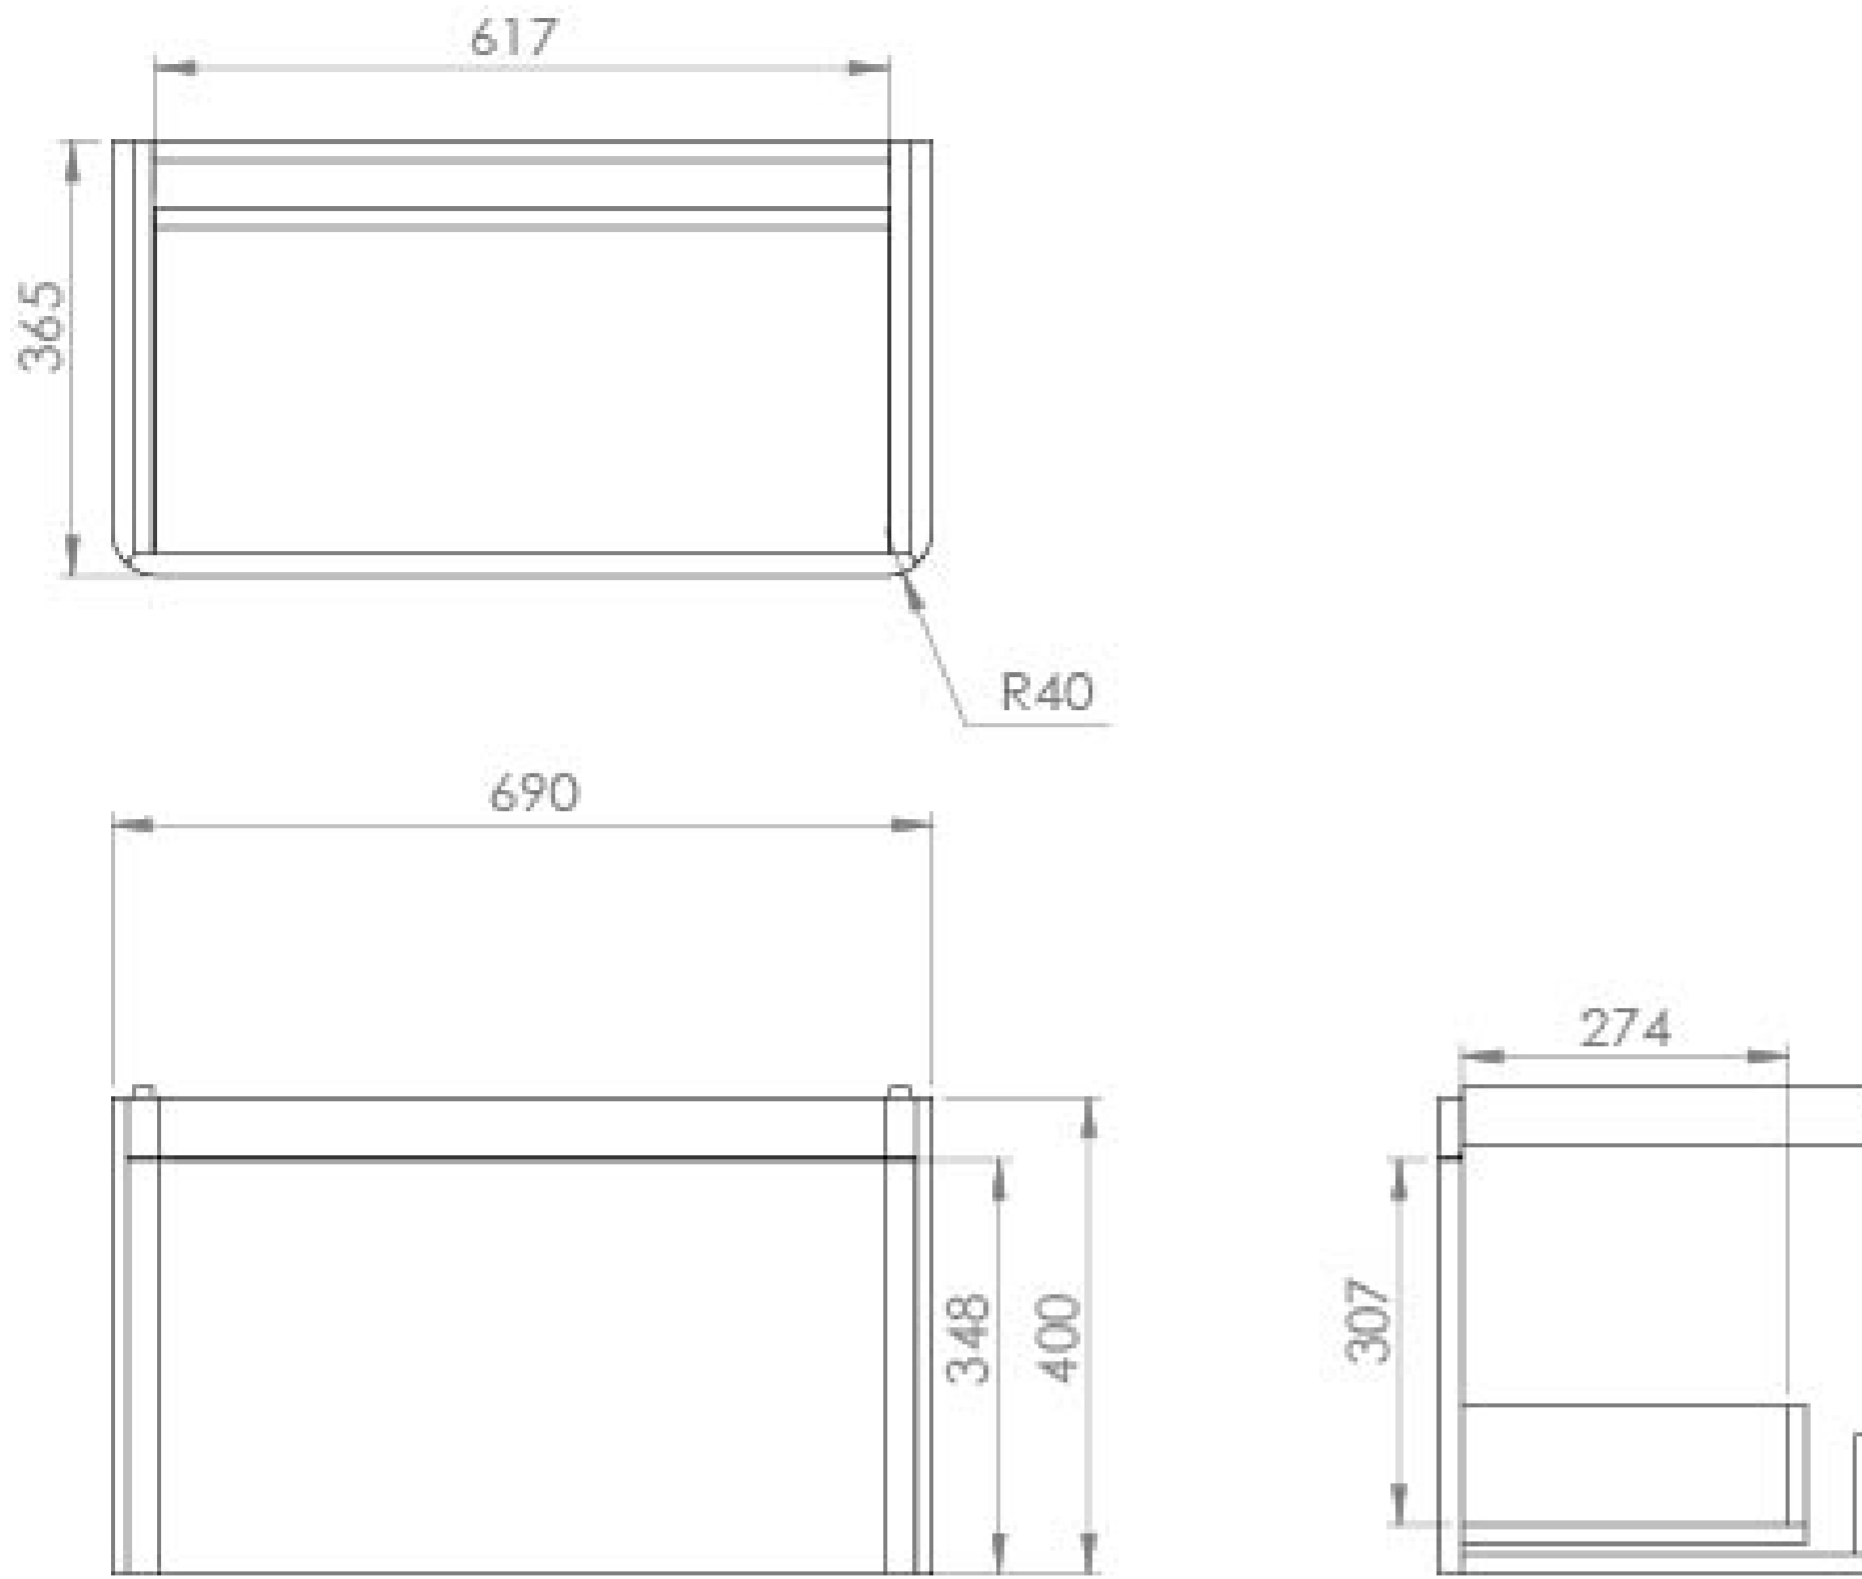

TECHNICAL DRAWING

Saneux reserves the right to alter the specifications and product range without prior notice. Dimensions are given as a guide only. Dimensions should not be used for surrounding furniture, fixtures and fittings until the product is on site.

<https://saneux.com/products/hyde-70cm-1-drawer-wall-mounted-unit-matte-sage-1>