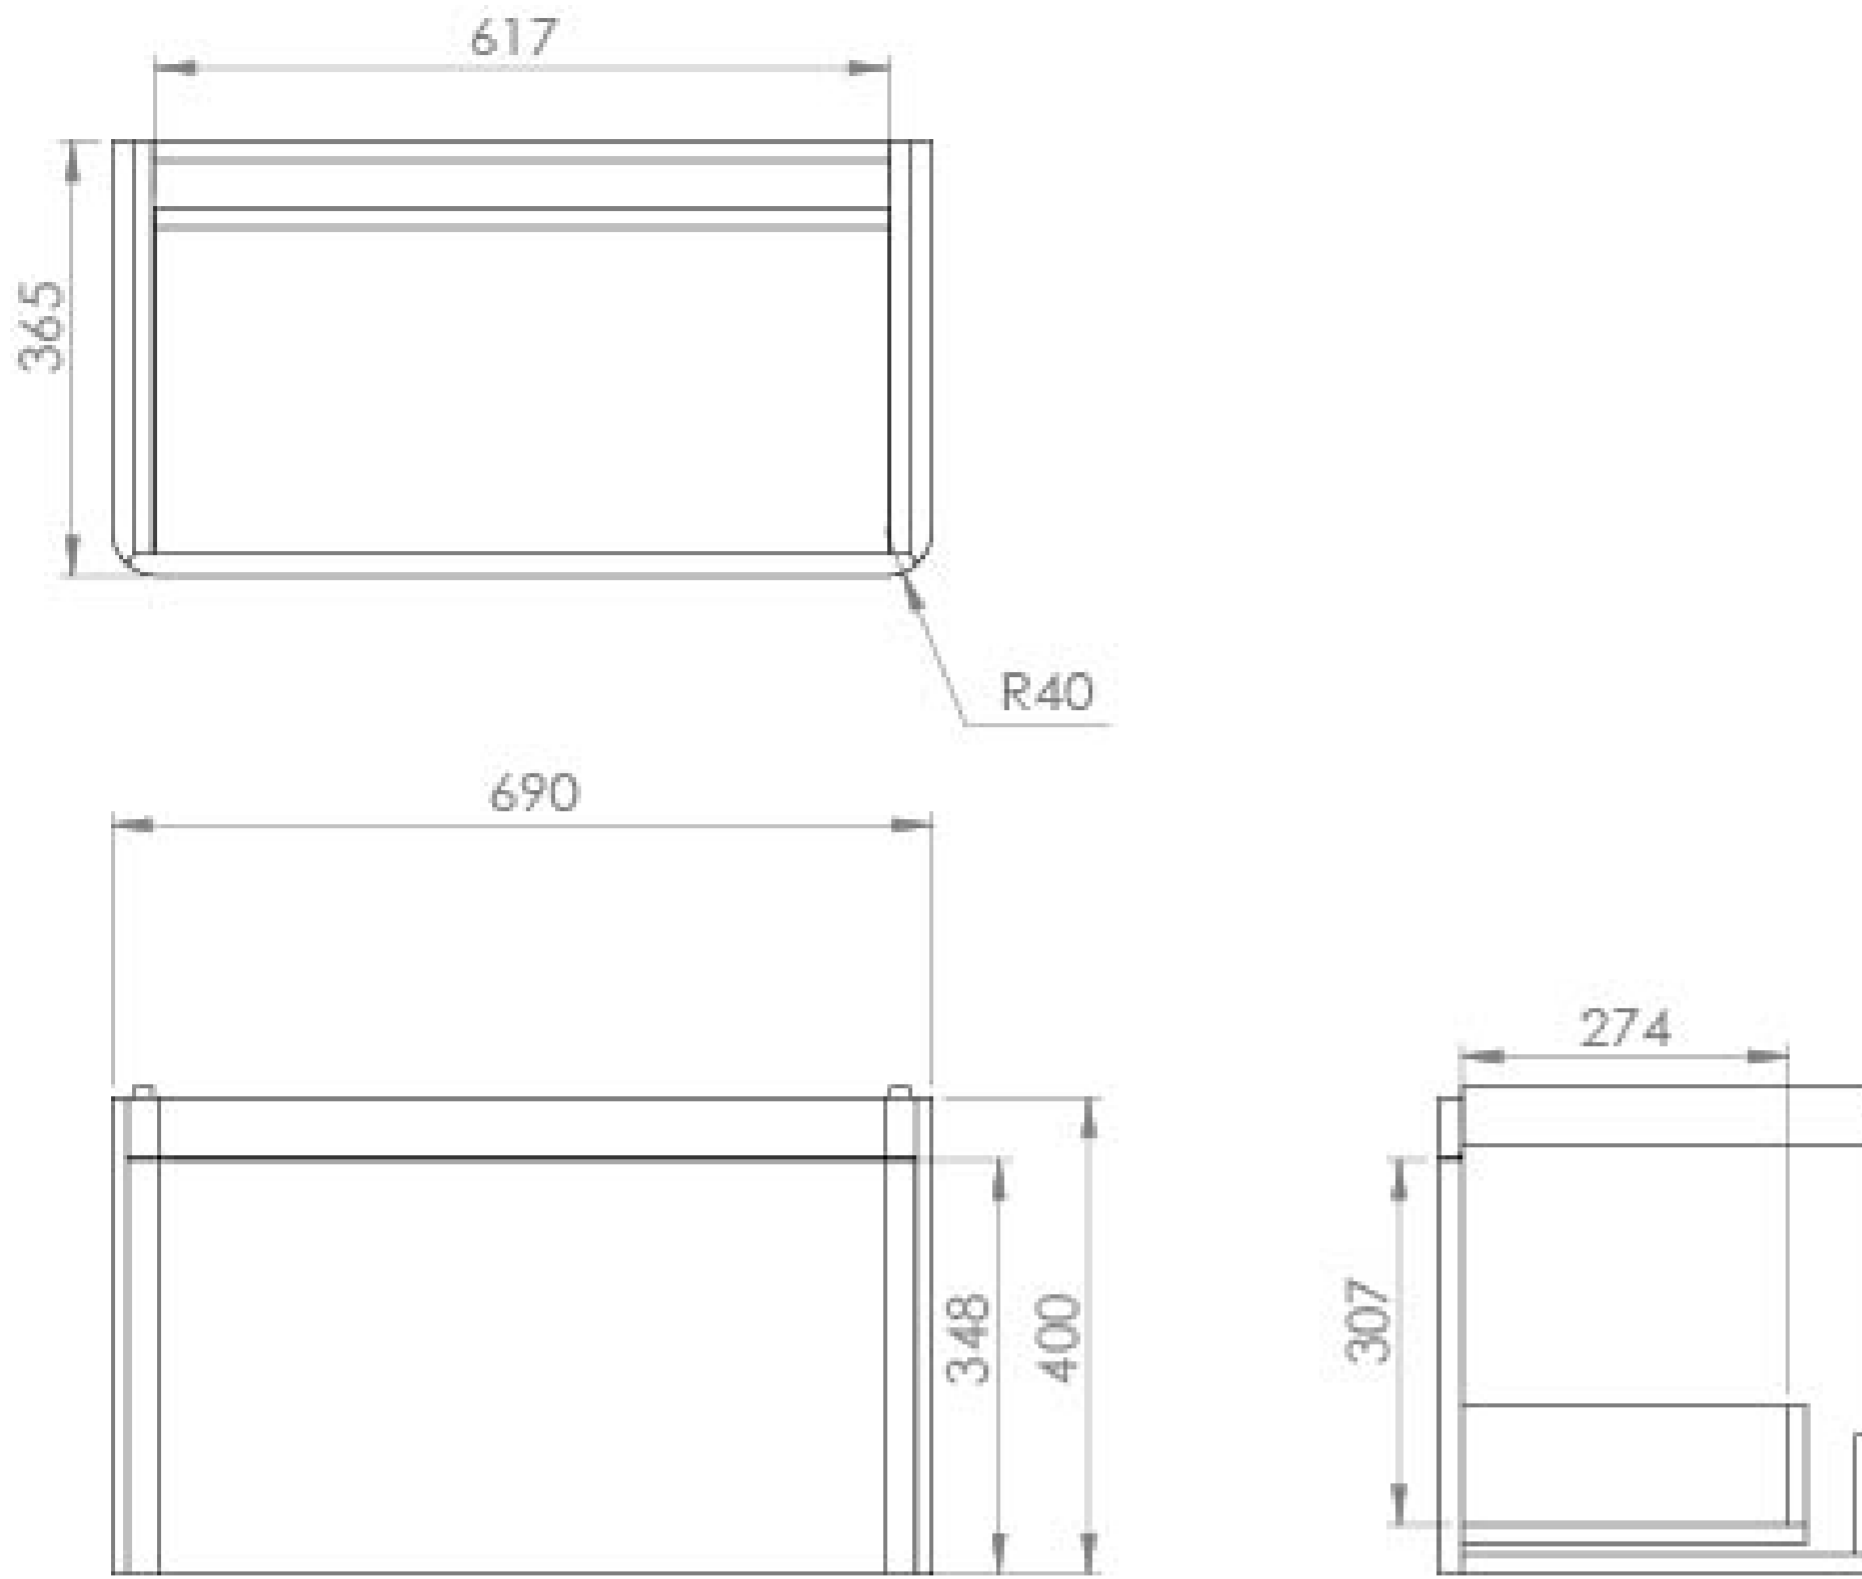

HYDE 70CM 1 DRAWER WALL MOUNTED UNIT - MATTE SAGE

Product Code: HY070W1.MS.2

PRODUCT INFORMATION

Finish:	Matte Sage
Height:	400mm
Width:	690mm
Depth:	365mm
Material	MDF, MFC
Weight	18.3kg
Guarantee	5 years
Configuration	1 Drawer
Drawer Type	Soft close
Compatible Basin(s)	HY070B, HY070B.0TH
Handle(s) Required	1, purchase separately
Other Features	Easy installation Quick release drawers

DESCRIPTION

As the name suggests, the HYDE collection features short projection basins and vanity units with a contemporary design, perfect for small and compact bathroom spaces.

This 70cm 1 drawer wall mounted unit has a projection of only 37cm, making it perfect for bathrooms & cloakrooms where space is limited and storage is essential. It has a deep, soft closing drawer to hold plenty of toiletries, and the matte sage finish will make the space feel calming and homely.

*Basin to be purchased separately
Compatible basins: HY070B, HY070B.0TH

**Handle to be purchased separately

TECHNICAL DRAWING

Saneux reserves the right to alter the specifications and product range without prior notice. Dimensions are given as a guide only. Dimensions should not be used for surrounding furniture, fixtures and fittings until the product is on site.