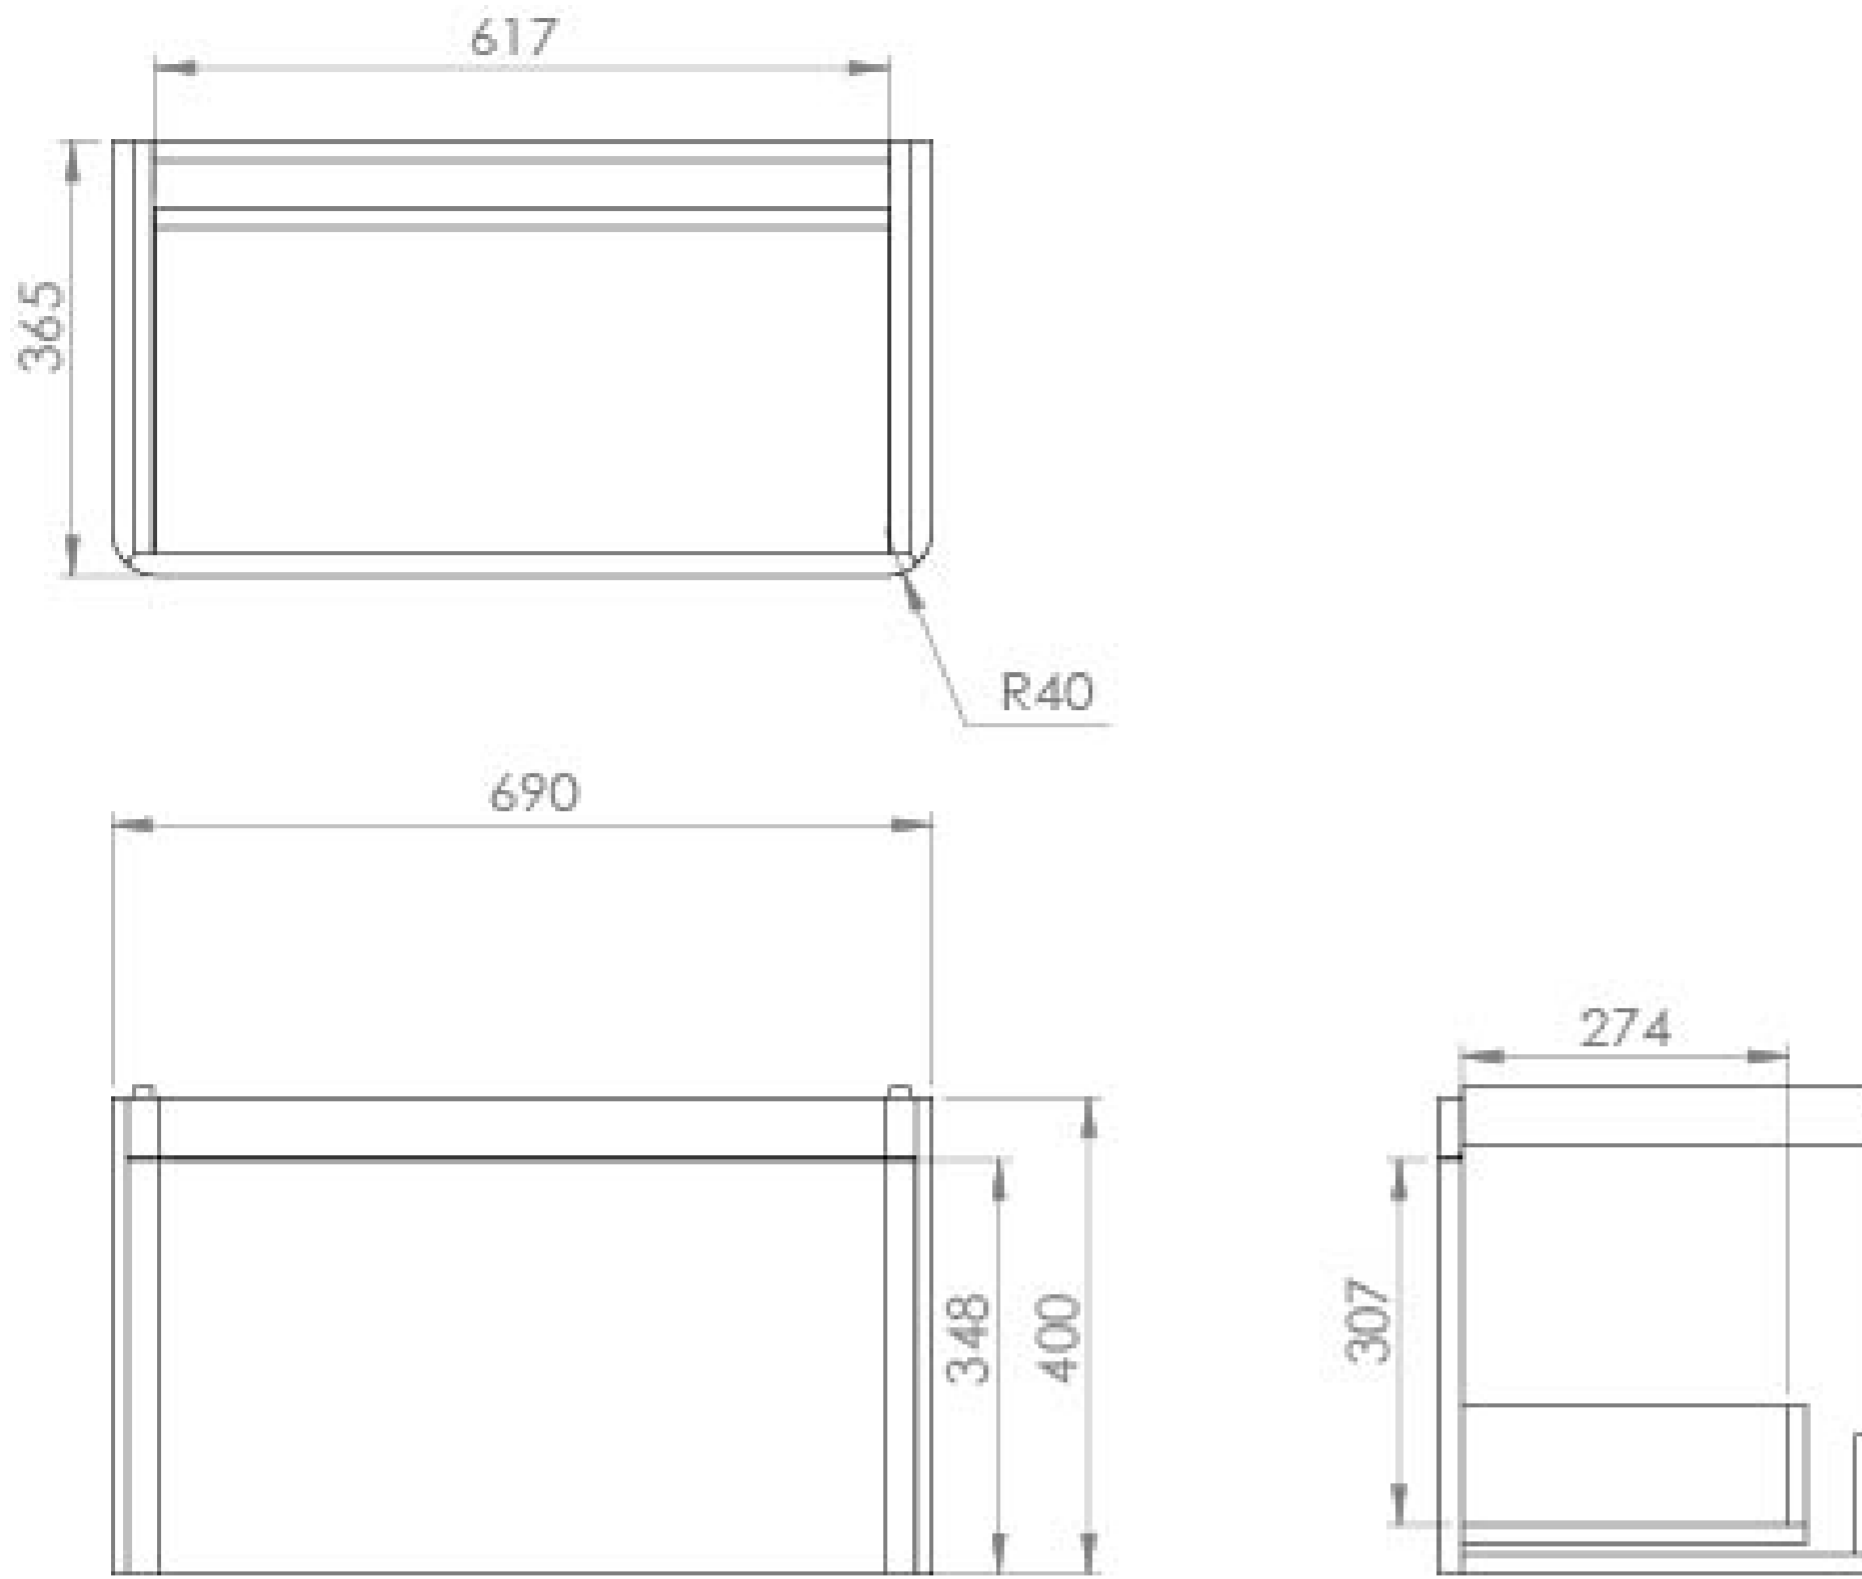

TECHNICAL DRAWING

Saneux reserves the right to alter the specifications and product range without prior notice. Dimensions are given as a guide only. Dimensions should not be used for surrounding furniture, fixtures and fittings until the product is on site.

<https://saneux.com/products/hyde-70cm-1-drawer-wall-mounted-unit-matte-fiord-1>