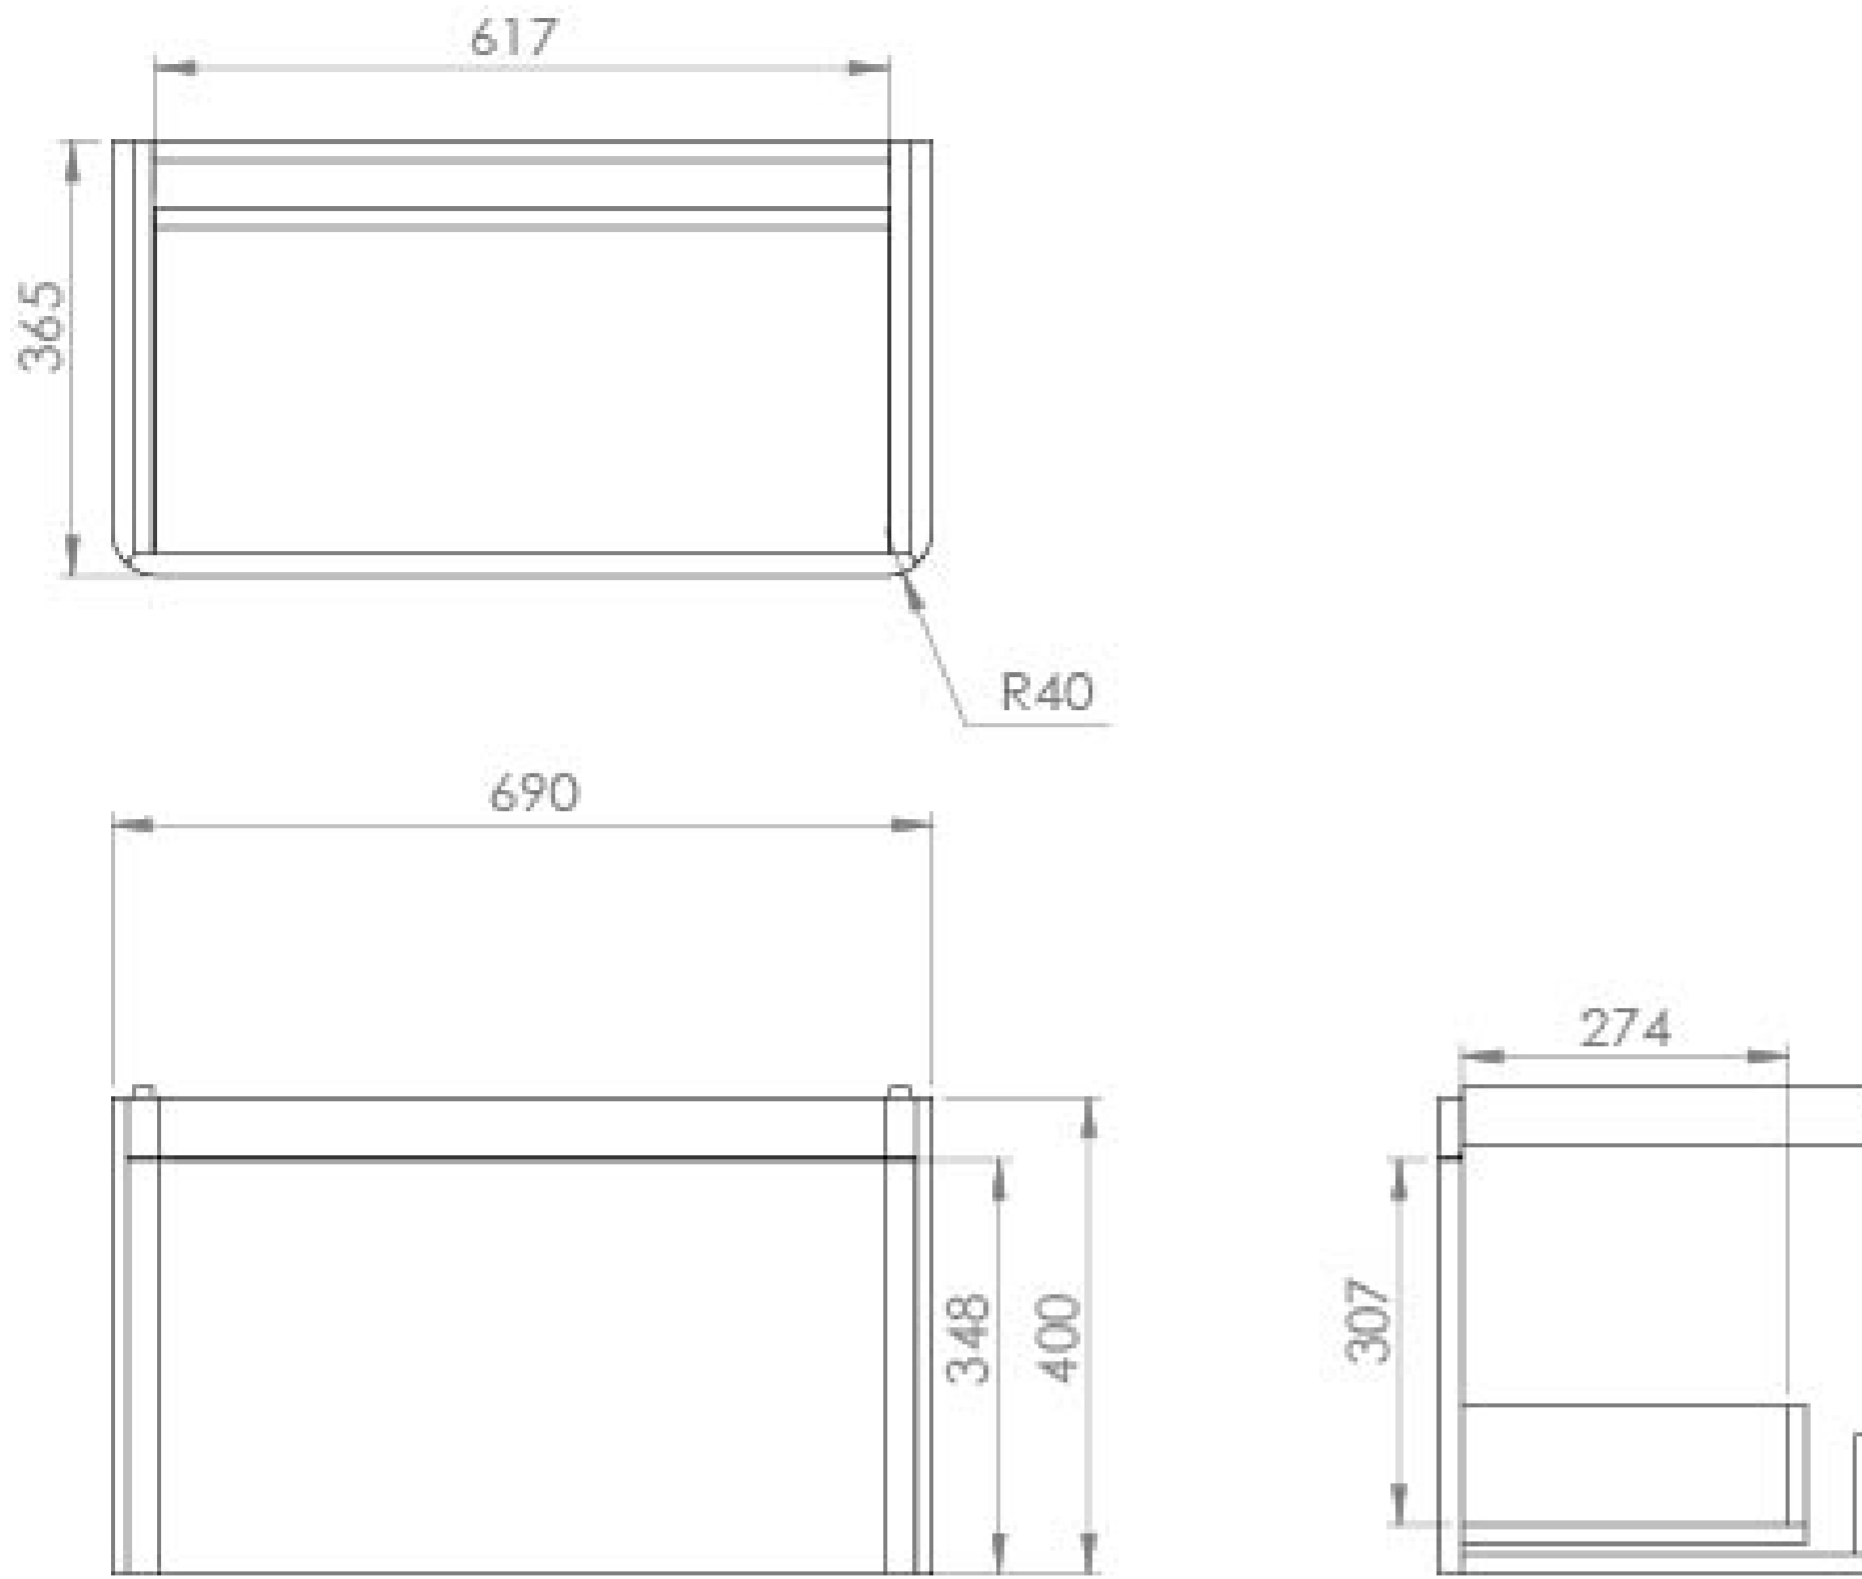

HYDE 70CM 1 DRAWER WALL MOUNTED UNIT - MATTE WHITE

Product Code: HY070W1.MW.2

PRODUCT INFORMATION

Finish:	Matte White
Height:	400mm
Width:	690mm
Depth:	365mm
Material	MDF, MFC
Weight	18.3kg
Guarantee	5 years
Configuration	1 Drawer
Drawer Type	Soft close
Compatible Basin(s)	HY070B, HY070B.0TH
Handle(s) Required	1, purchase separately
Other Features	Easy installation Quick release drawers

DESCRIPTION

As the name suggests, the HYDE collection features short projection basins and vanity units with a contemporary design, perfect for small and compact bathroom spaces.

This 70cm 1 drawer wall mounted unit has a projection of only 37cm, making it perfect for bathrooms & cloakrooms where space is limited and storage is essential. It has a deep, soft closing drawer to hold plenty of toiletries, and the matte white finish can work with any bathroom interior.

*Basin to be purchased separately
Compatible basin: HY070B, HY070B.0TH

**Handle to be purchased separately

TECHNICAL DRAWING

Saneux reserves the right to alter the specifications and product range without prior notice. Dimensions are given as a guide only. Dimensions should not be used for surrounding furniture, fixtures and fittings until the product is on site.