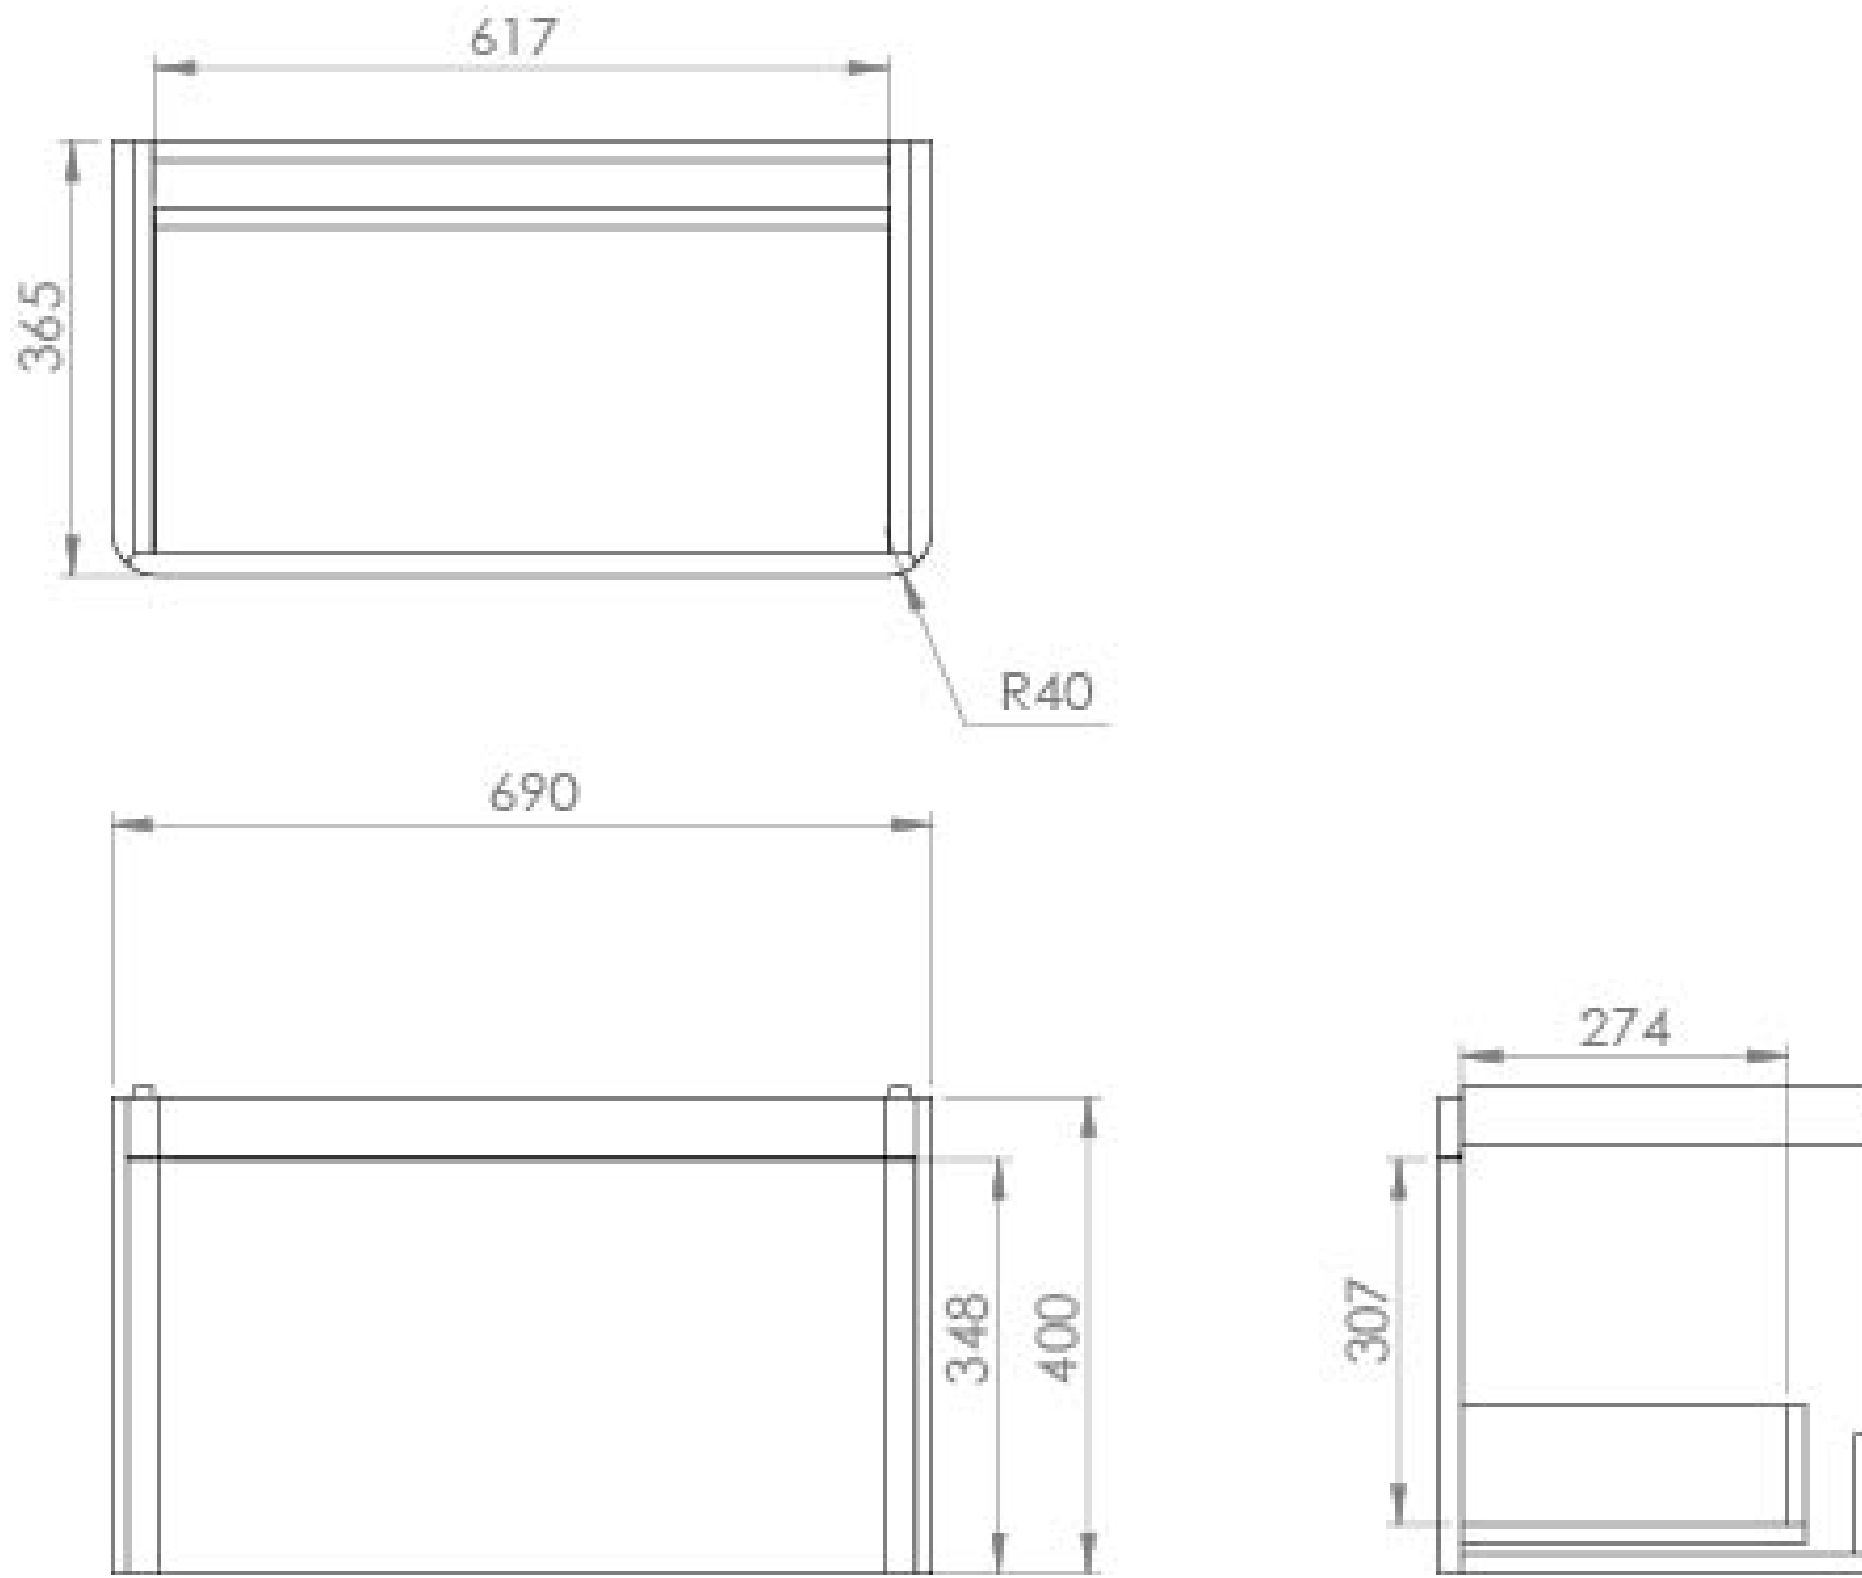

TECHNICAL DRAWING

Saneux reserves the right to alter the specifications and product range without prior notice. Dimensions are given as a guide only. Dimensions should not be used for surrounding furniture, fixtures and fittings until the product is on site.

<https://saneux.com/products/hyde-70cm-1-drawer-wall-mounted-unit-matte-white-1>