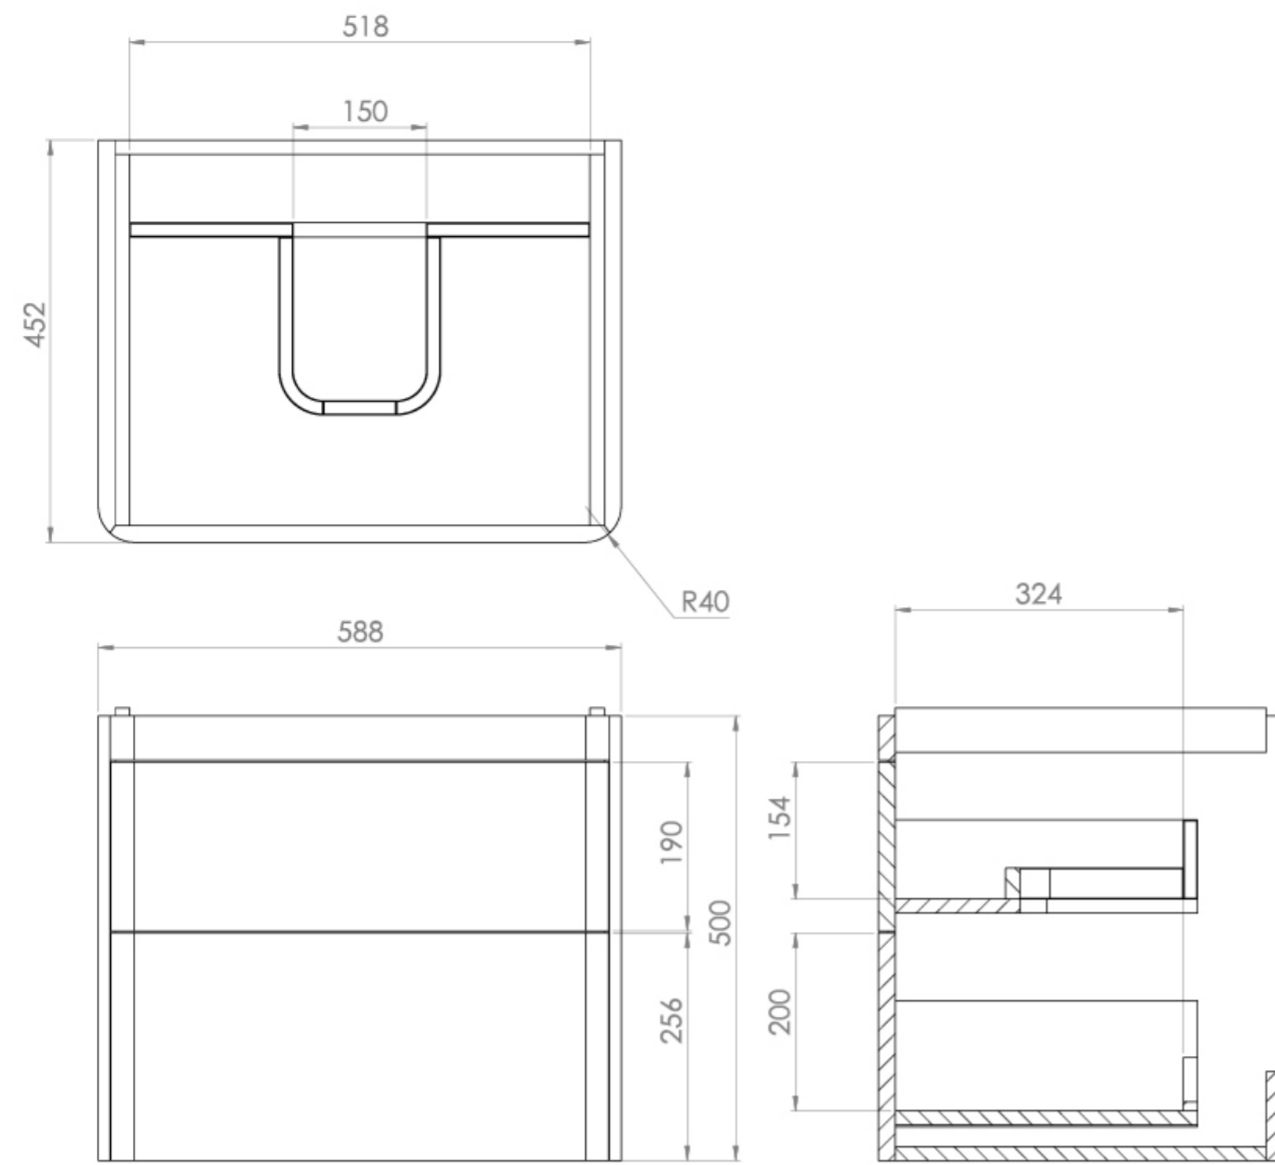

TECHNICAL DRAWING

Saneux reserves the right to alter the specifications and product range without prior notice. Dimensions are given as a guide only. Dimensions should not be used for surrounding furniture, fixtures and fittings until the product is on site.

<https://saneux.com/products/hyde-60cm-2-drawer-wall-mounted-unit-matte-anthracite-1>