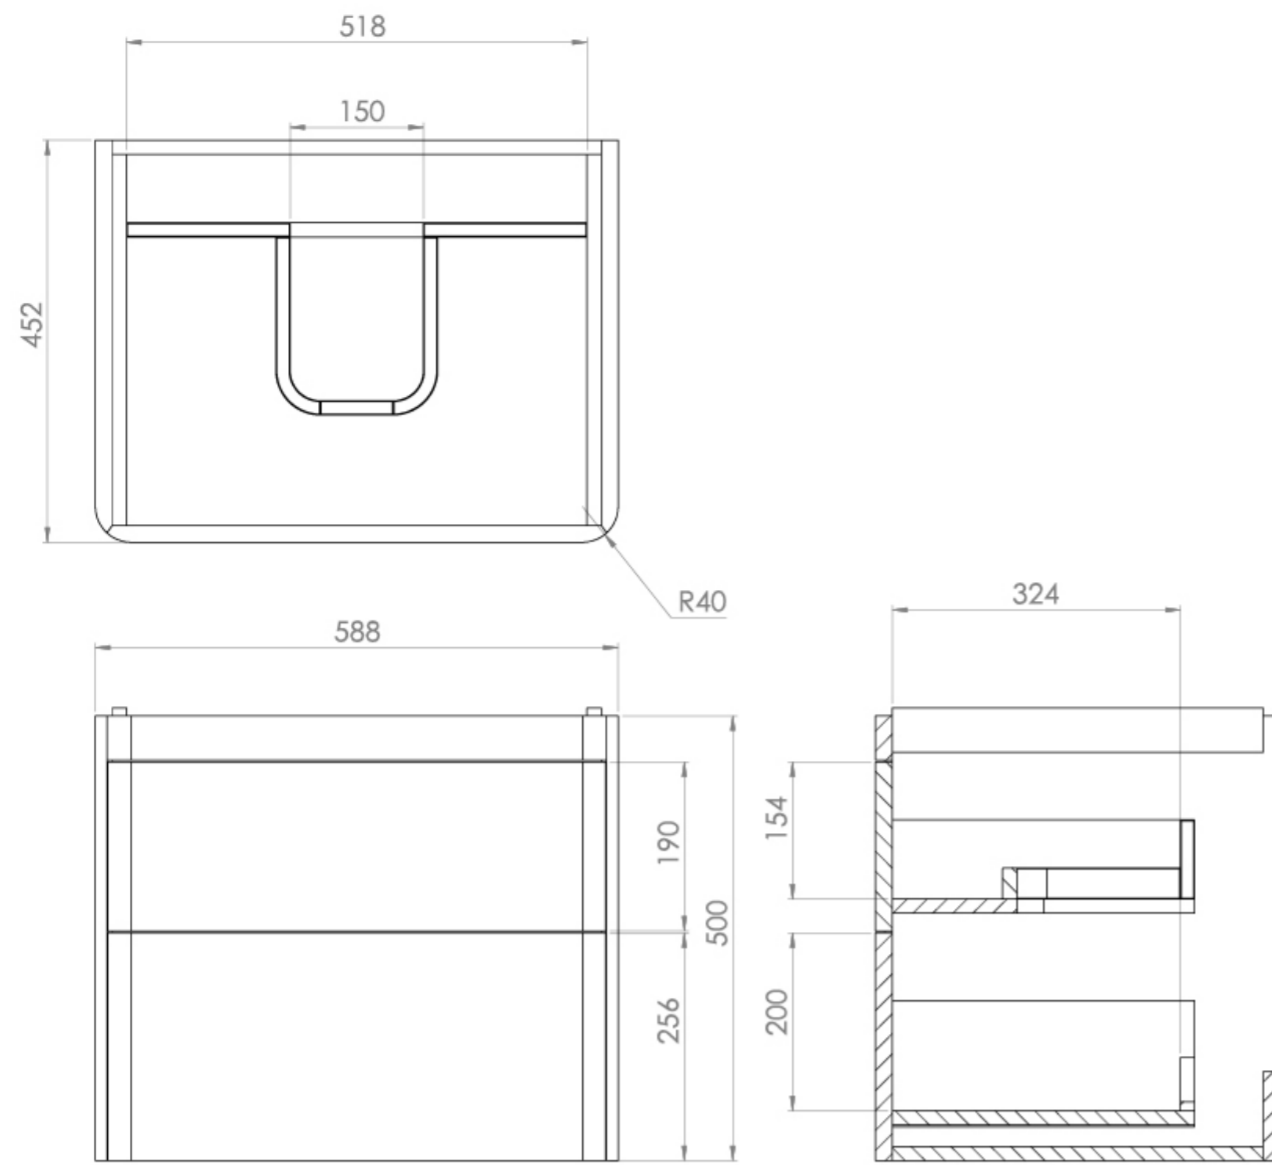

TECHNICAL DRAWING

Saneux reserves the right to alter the specifications and product range without prior notice. Dimensions are given as a guide only. Dimensions should not be used for surrounding furniture, fixtures and fittings until the product is on site.

<https://saneux.com/products/hyde-60cm-2-drawer-wall-mounted-unit-matte-sage-1>