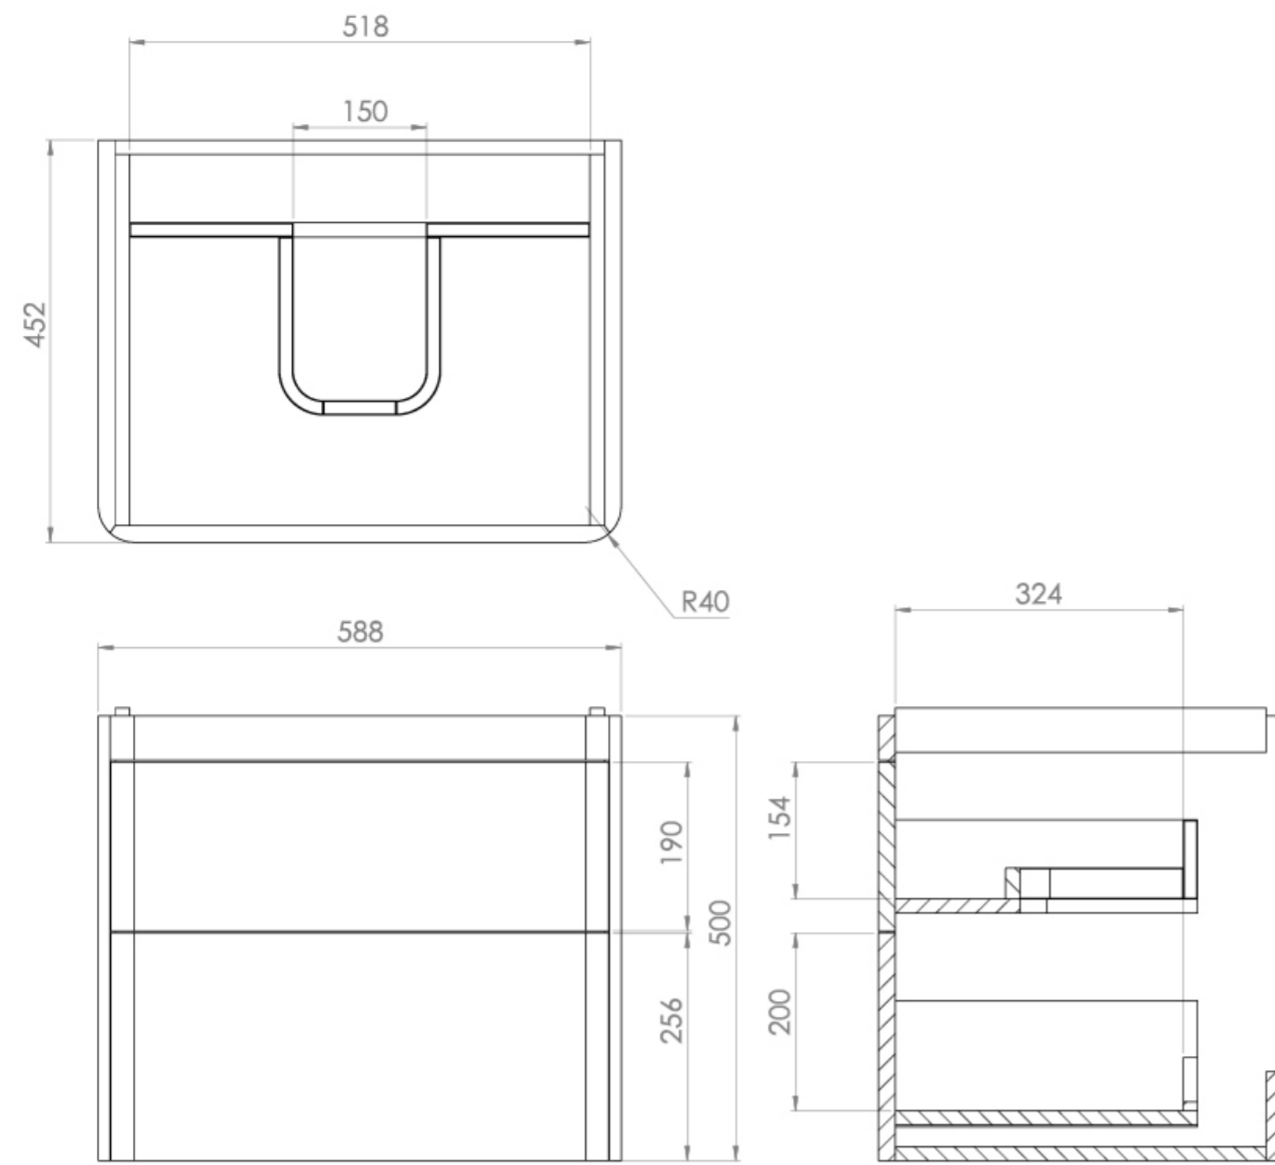

TECHNICAL DRAWING

Saneux reserves the right to alter the specifications and product range without prior notice. Dimensions are given as a guide only. Dimensions should not be used for surrounding furniture, fixtures and fittings until the product is on site.

<https://saneux.com/products/hyde-60cm-2-drawer-wall-mounted-unit-matte-sage-1>