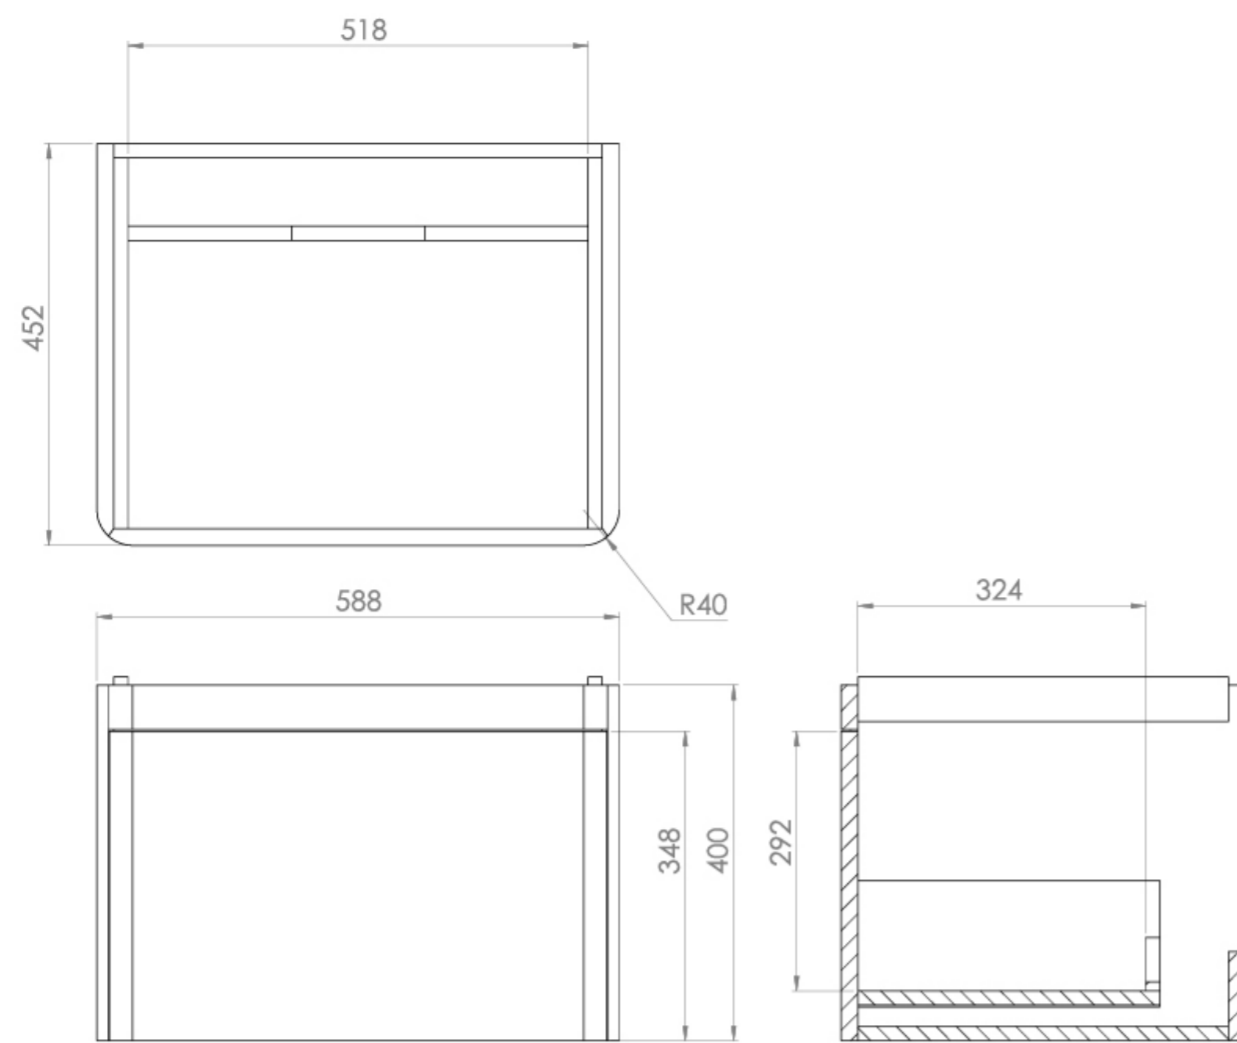

TECHNICAL DRAWING

Saneux reserves the right to alter the specifications and product range without prior notice. Dimensions are given as a guide only. Dimensions should not be used for surrounding furniture, fixtures and fittings until the product is on site.

<https://saneux.com/products/hyde-60cm-1-drawer-wall-mounted-unit-matte-anthracite-1>