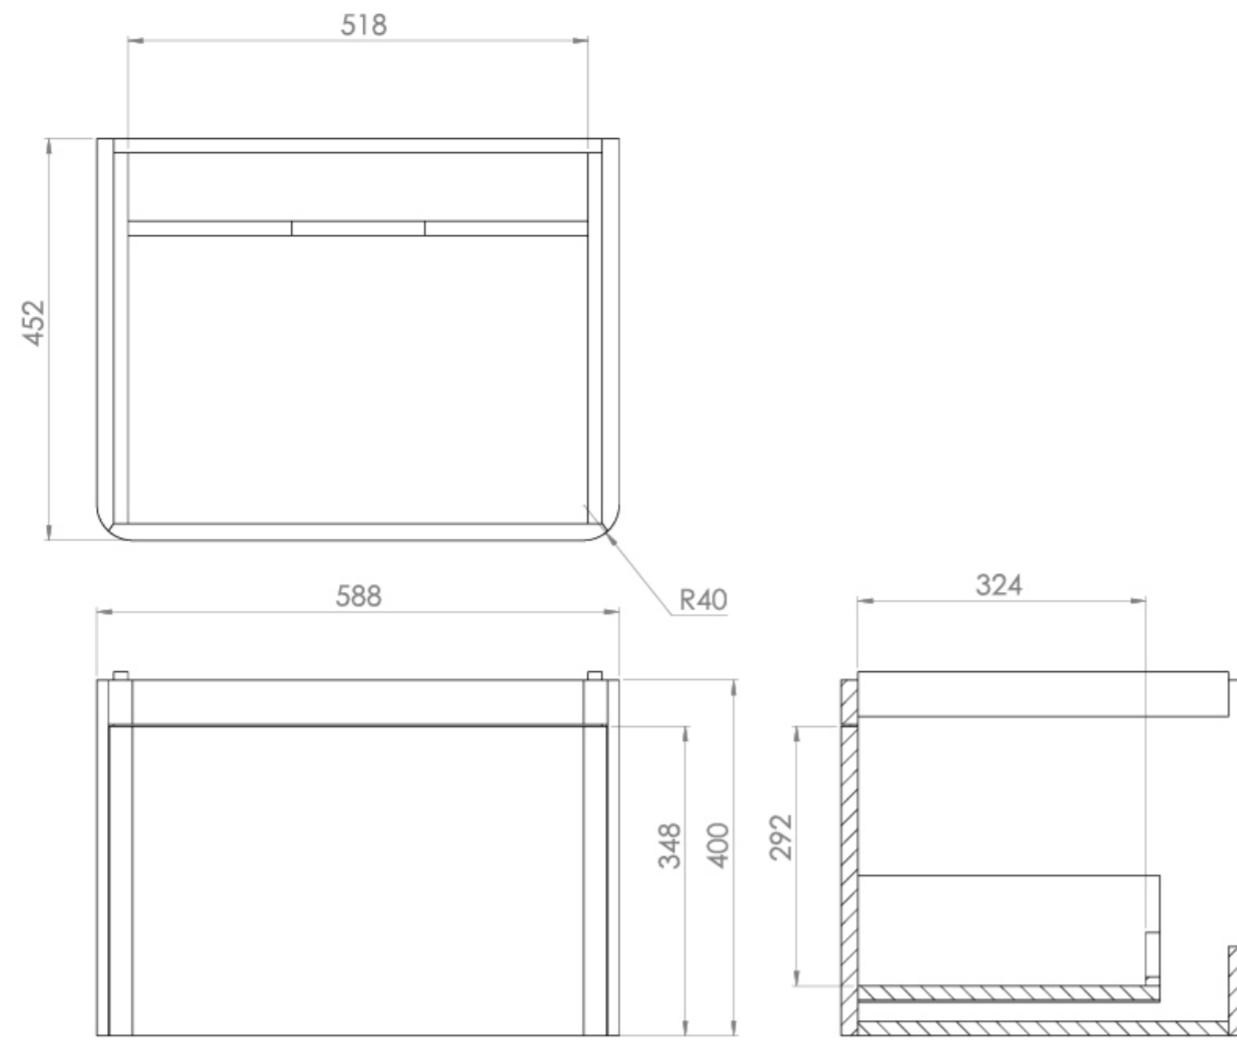

TECHNICAL DRAWING

Saneux reserves the right to alter the specifications and product range without prior notice. Dimensions are given as a guide only. Dimensions should not be used for surrounding furniture, fixtures and fittings until the product is on site.

<https://saneux.com/products/hyde-60cm-1-drawer-wall-mounted-unit-matte-white-1>