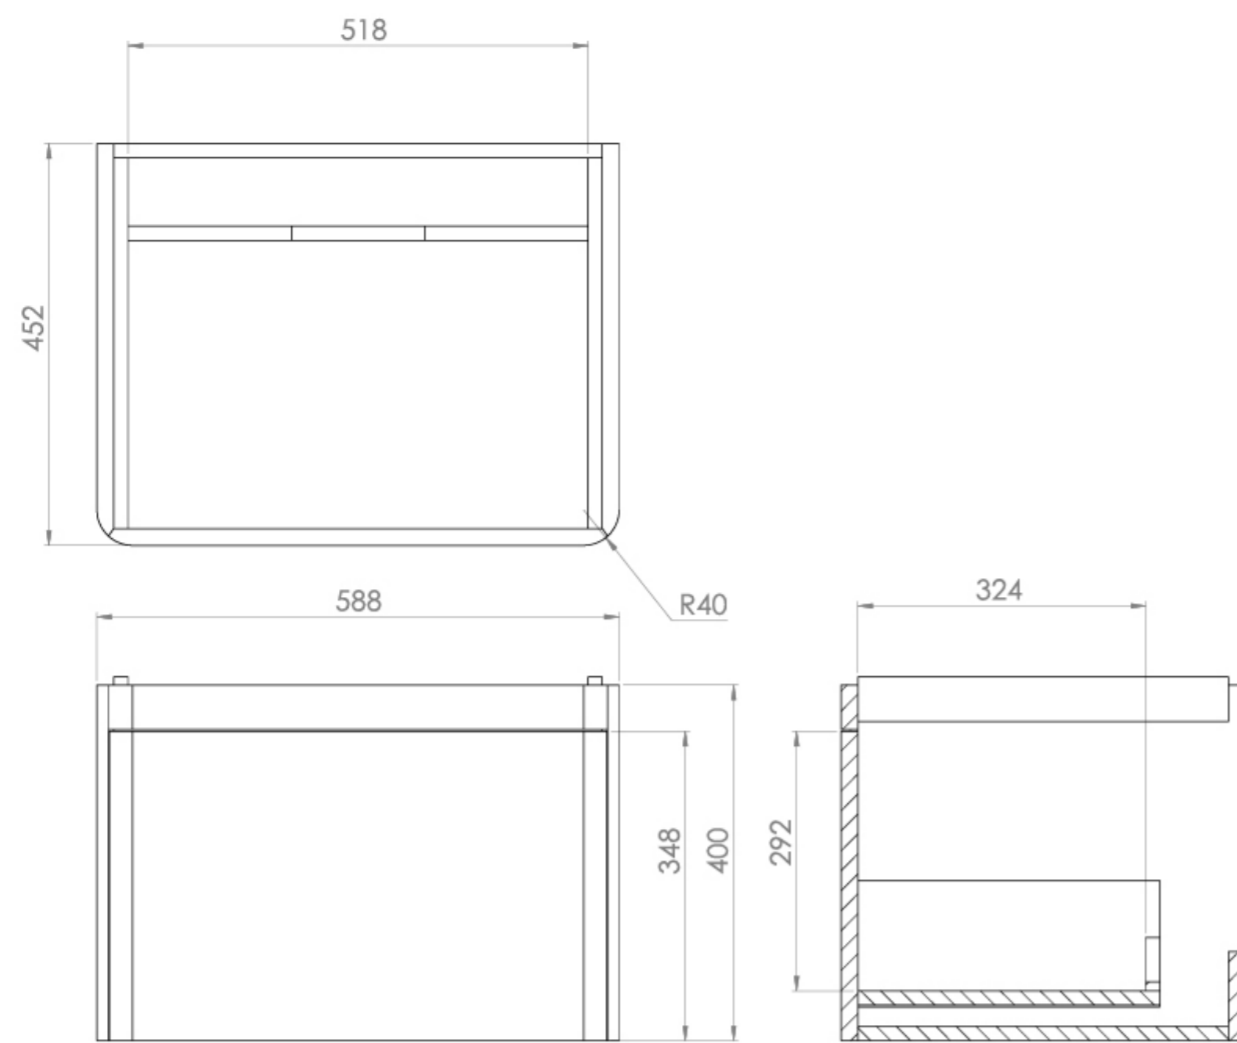

TECHNICAL DRAWING

Saneux reserves the right to alter the specifications and product range without prior notice. Dimensions are given as a guide only. Dimensions should not be used for surrounding furniture, fixtures and fittings until the product is on site.

<https://saneux.com/products/hyde-60cm-1-drawer-wall-mounted-unit-matte-white-1>