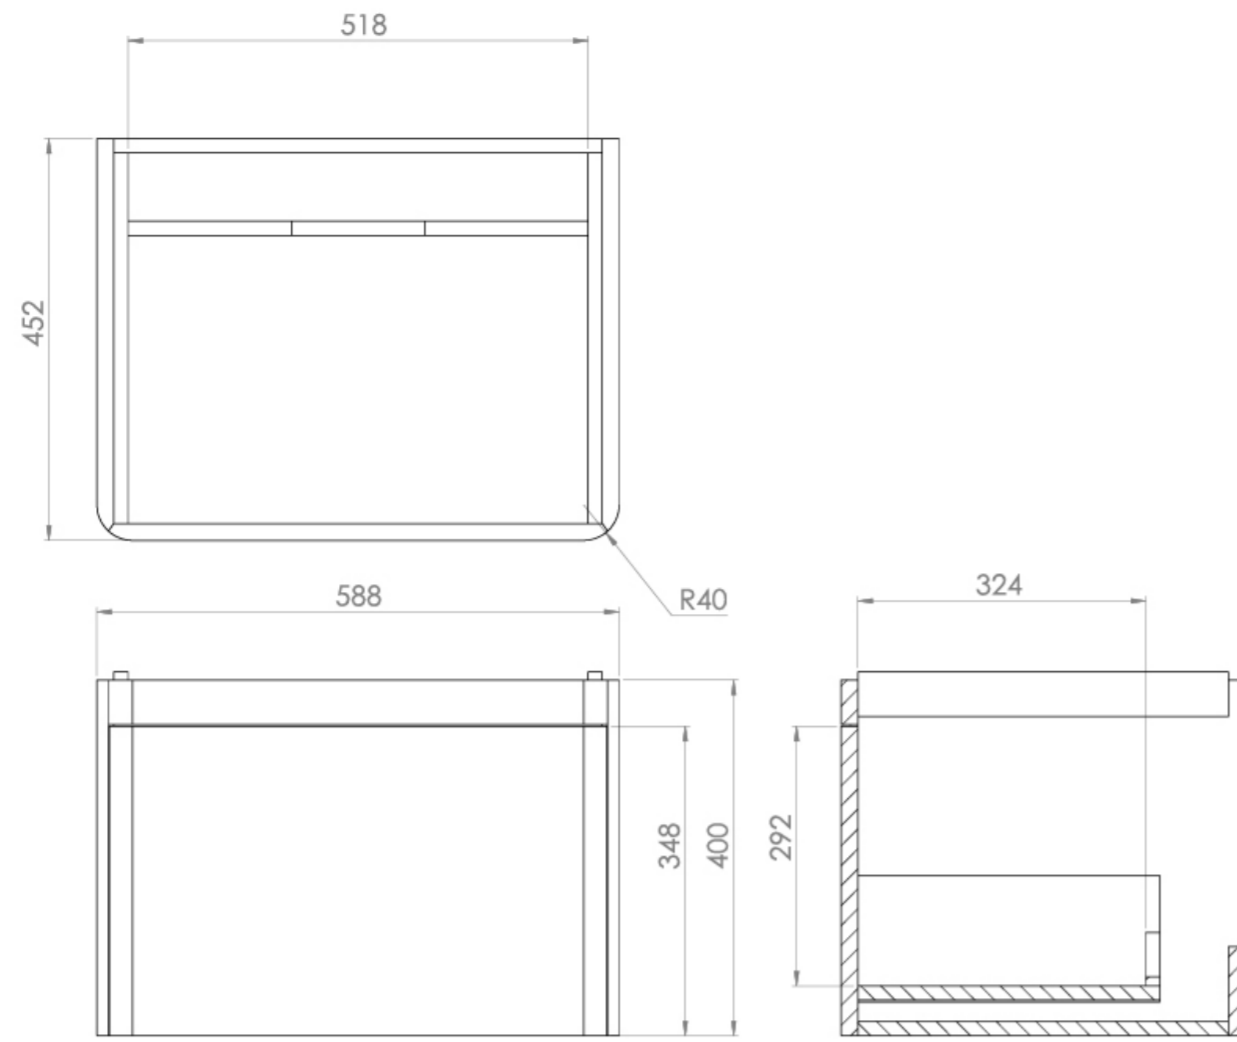

HYDE 60CM 1 DRAWER WALL MOUNTED UNIT - MATTE SAGE

Product Code: HY060W1.MS.2

PRODUCT INFORMATION

| | |
|----------------------------|---|
| Finish: | Matte Sage |
| Height: | 400mm |
| Width: | 588mm |
| Depth: | 452mm |
| Material | MDF, MFC |
| Weight | 16kg |
| Guarantee | 5 years |
| Configuration | 1 Drawer |
| Drawer Type | Soft close |
| Compatible Basin(s) | HY060B, HY060B.0TH |
| Handle(s) Required | 1, purchase separately |
| Other Features | Easy installation Quick release drawers |

This 60cm 1 drawer wall mounted unit provides you with practicality by offering plenty of storage space to keep your bathroom tidy, yet still having a modern and stylish look through it's clean lines and curved corners. It has a deep drawer for storing toiletries, and the matte sage finish will create a calming and homely bathroom.

*Basin to be purchased separately
Compatible basins: HY060B, HY060B.0TH

**Handle to be purchased separately

TECHNICAL DRAWING

Saneux reserves the right to alter the specifications and product range without prior notice. Dimensions are given as a guide only. Dimensions should not be used for surrounding furniture, fixtures and fittings until the product is on site.