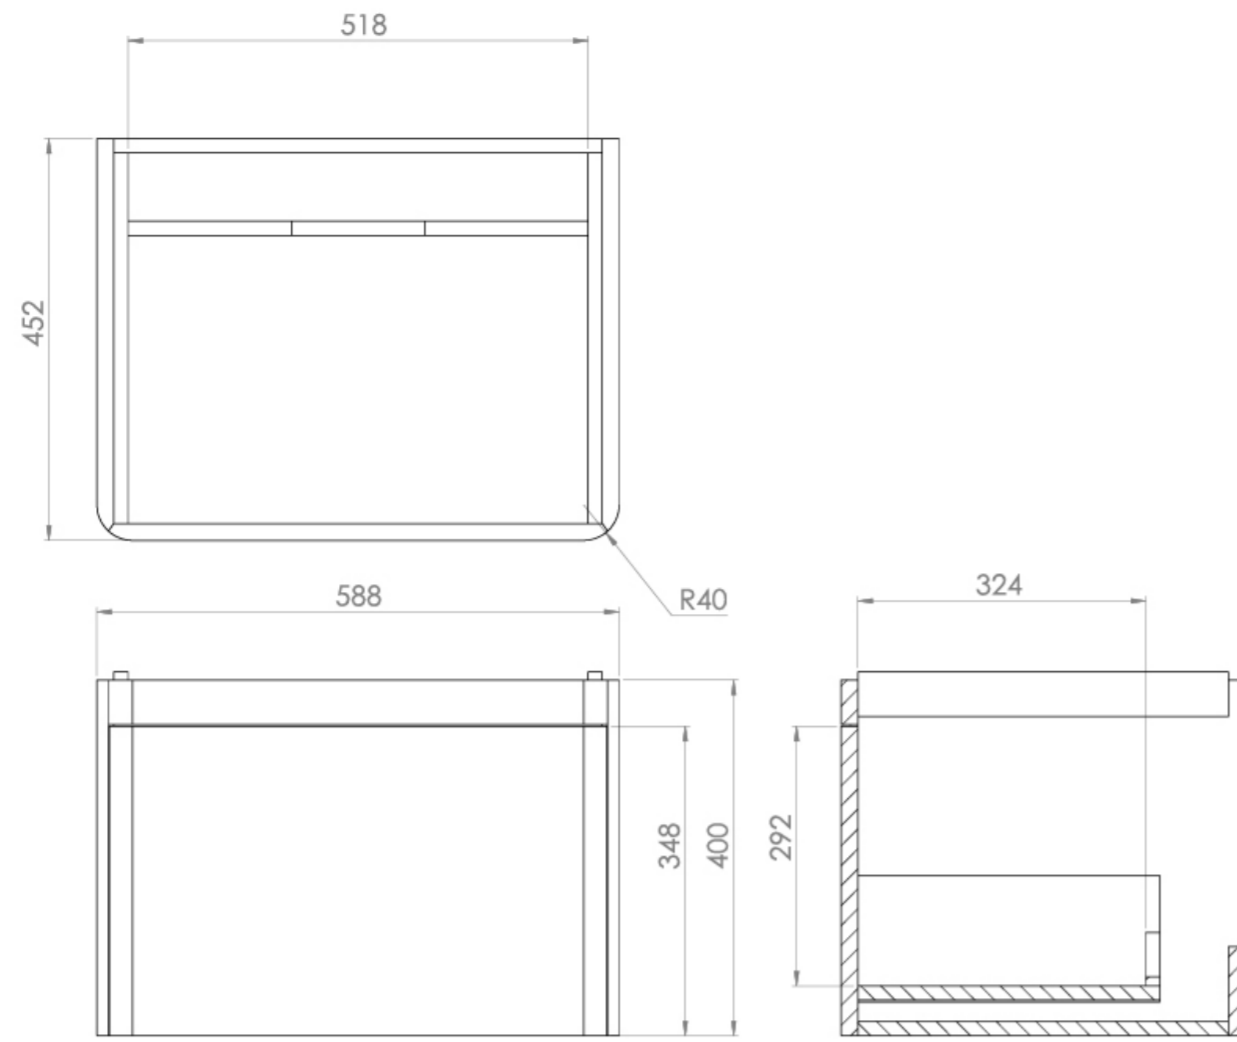

HYDE 60CM 1 DRAWER WALL MOUNTED UNIT - MATTE SAGE

Product Code: HY060W1.MS.2

PRODUCT INFORMATION

Finish:	Matte Sage
Height:	400mm
Width:	588mm
Depth:	452mm
Material	MDF, MFC
Weight	16kg
Guarantee	5 years
Configuration	1 Drawer
Drawer Type	Soft close
Compatible Basin(s)	HY060B, HY060B.0TH
Handle(s) Required	1, purchase separately
Other Features	Easy installation Quick release drawers

This 60cm 1 drawer wall mounted unit provides you with practicality by offering plenty of storage space to keep your bathroom tidy, yet still having a modern and stylish look through it's clean lines and curved corners. It has a deep drawer for storing toiletries, and the matte sage finish will create a calming and homely bathroom.

*Basin to be purchased separately
Compatible basins: HY060B, HY060B.0TH

**Handle to be purchased separately

TECHNICAL DRAWING

Saneux reserves the right to alter the specifications and product range without prior notice. Dimensions are given as a guide only. Dimensions should not be used for surrounding furniture, fixtures and fittings until the product is on site.