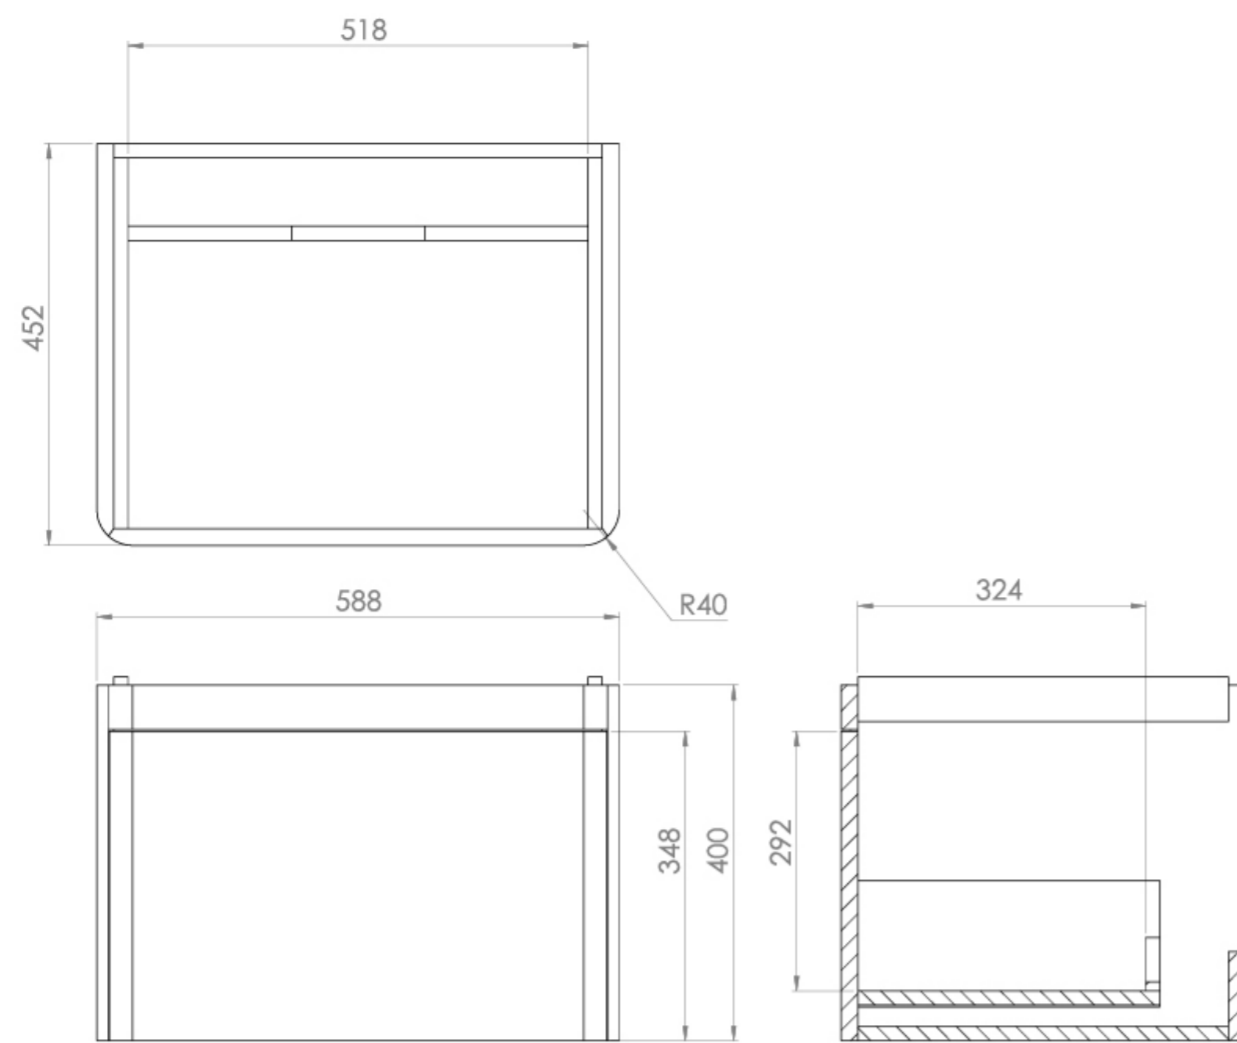

TECHNICAL DRAWING

Saneux reserves the right to alter the specifications and product range without prior notice. Dimensions are given as a guide only. Dimensions should not be used for surrounding furniture, fixtures and fittings until the product is on site.

<https://saneux.com/products/hyde-60cm-1-drawer-wall-mounted-unit-matte-sage-1>