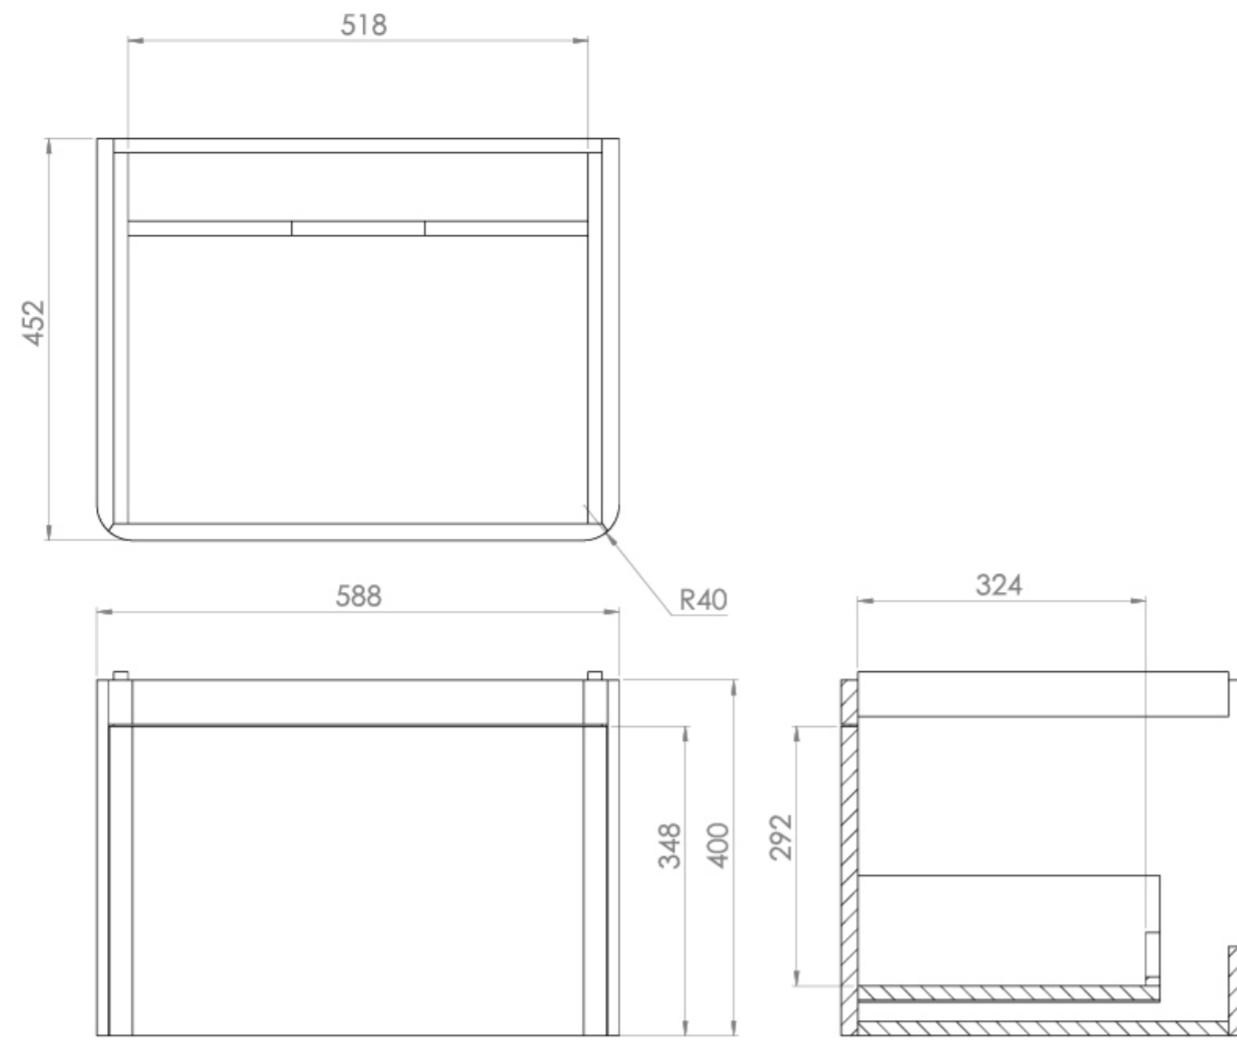

HYDE 60CM 1 DRAWER WALL MOUNTED UNIT - MATTE FIORD

Product Code: HY060W1.MF.2

PRODUCT INFORMATION

| | |
|----------------------------|---|
| Finish: | Matte Fiord |
| Height: | 400mm |
| Width: | 588mm |
| Depth: | 452mm |
| Material | MDF, MFC |
| Weight | 16kg |
| Guarantee | 5 years |
| Configuration | 1 Drawer |
| Drawer Type | Soft close |
| Compatible Basin(s) | HY060B, HY060B.0TH |
| Handle(s) Required | 1, purchase separately |
| Other Features | Easy installation Quick release drawers |

This 60cm 1 drawer wall mounted unit provides you with practicality by offering plenty of storage space to keep your bathroom tidy, yet still having a modern and stylish look through it's clean lines and curved corners. It has a deep drawer for storing toiletries, and the matte fiord finish will make it a focal point of the bathroom.

*Basin to be purchased separately
Compatible basins: HY060B, HY060B.0TH

**Handle to be purchased separately

TECHNICAL DRAWING

Saneux reserves the right to alter the specifications and product range without prior notice. Dimensions are given as a guide only. Dimensions should not be used for surrounding furniture, fixtures and fittings until the product is on site.