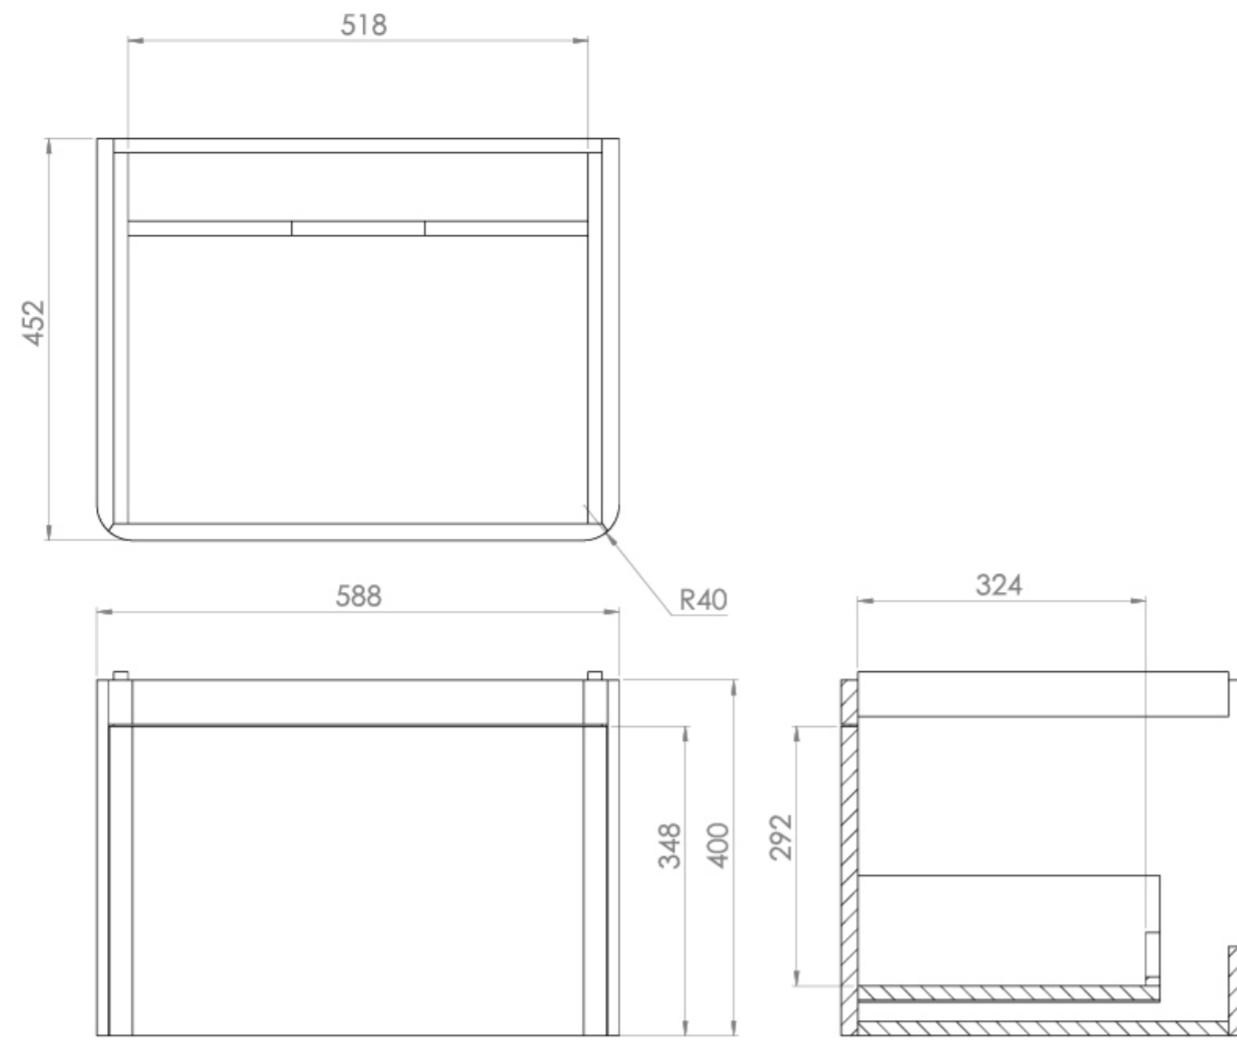

HYDE 60CM 1 DRAWER WALL MOUNTED UNIT - MATTE FIORD

Product Code: HY060W1.MF.2

PRODUCT INFORMATION

Finish:	Matte Fiord
Height:	400mm
Width:	588mm
Depth:	452mm
Material	MDF, MFC
Weight	16kg
Guarantee	5 years
Configuration	1 Drawer
Drawer Type	Soft close
Compatible Basin(s)	HY060B, HY060B.0TH
Handle(s) Required	1, purchase separately
Other Features	Easy installation Quick release drawers

This 60cm 1 drawer wall mounted unit provides you with practicality by offering plenty of storage space to keep your bathroom tidy, yet still having a modern and stylish look through it's clean lines and curved corners. It has a deep drawer for storing toiletries, and the matte fiord finish will make it a focal point of the bathroom.

*Basin to be purchased separately
Compatible basins: HY060B, HY060B.0TH

**Handle to be purchased separately

TECHNICAL DRAWING

Saneux reserves the right to alter the specifications and product range without prior notice. Dimensions are given as a guide only. Dimensions should not be used for surrounding furniture, fixtures and fittings until the product is on site.