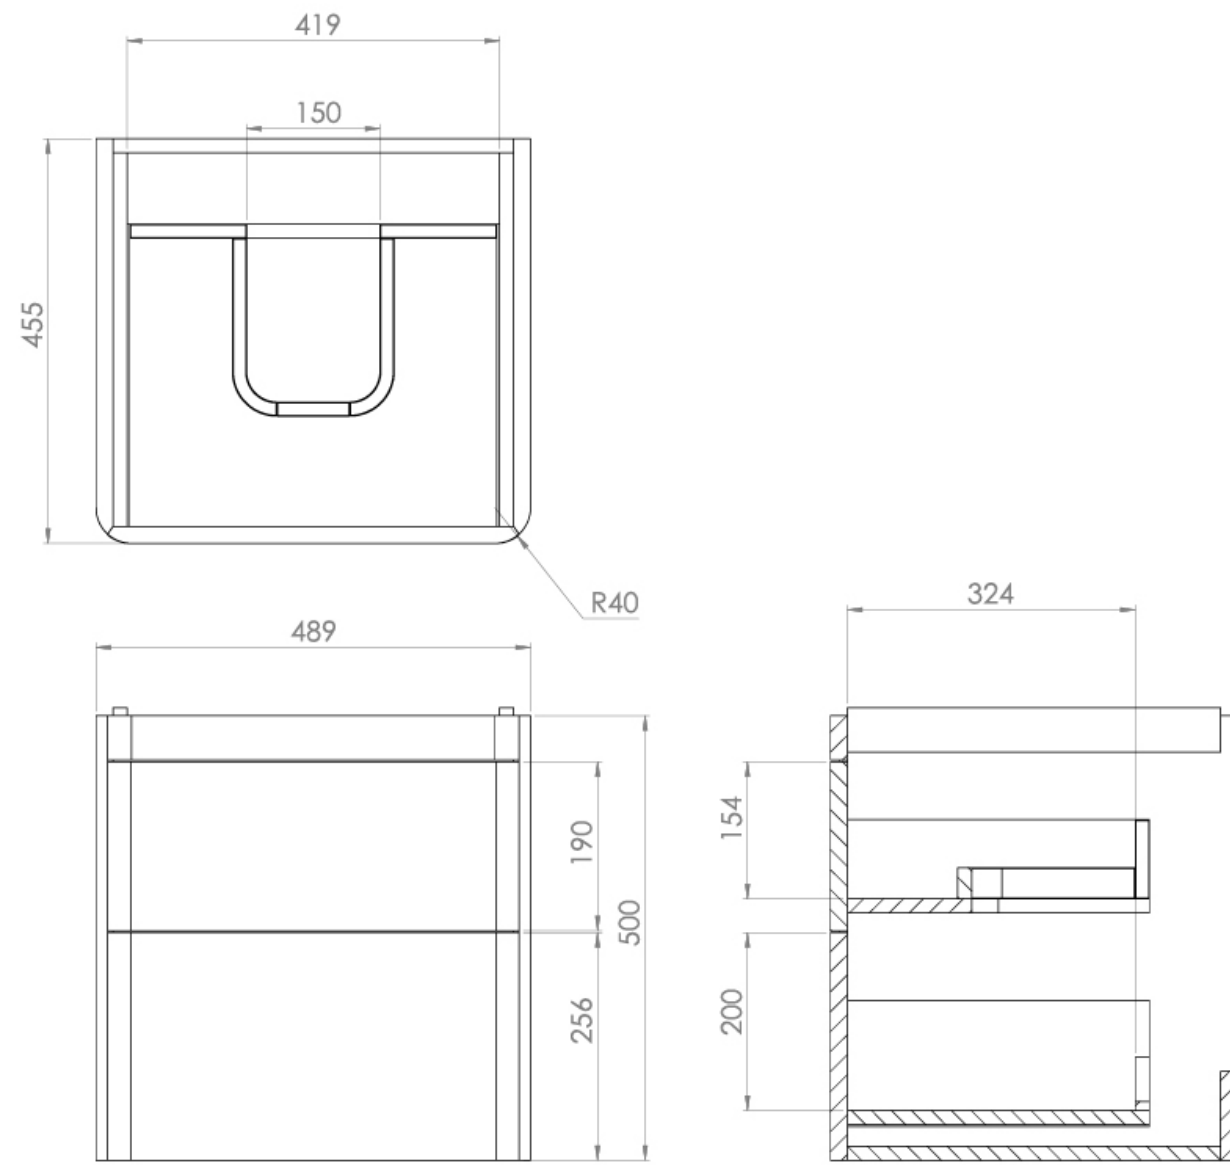

TECHNICAL DRAWING

Saneux reserves the right to alter the specifications and product range without prior notice. Dimensions are given as a guide only. Dimensions should not be used for surrounding furniture, fixtures and fittings until the product is on site.

<https://saneux.com/products/hyde-50cm-2-drawer-wall-mounted-unit-matte-anthracite-1>