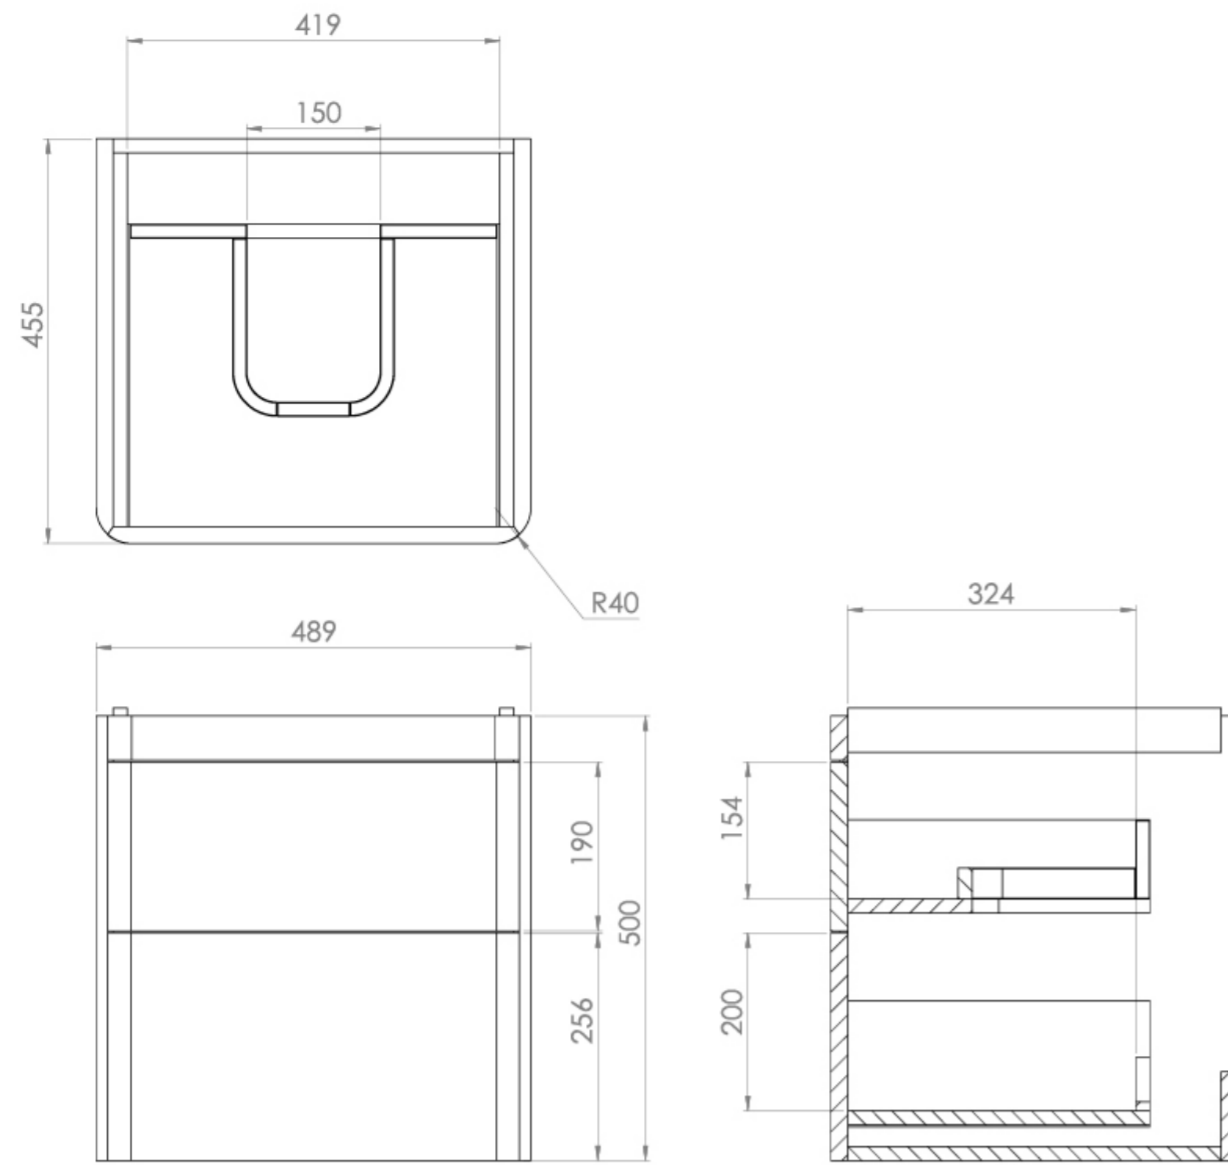

TECHNICAL DRAWING

Saneux reserves the right to alter the specifications and product range without prior notice. Dimensions are given as a guide only. Dimensions should not be used for surrounding furniture, fixtures and fittings until the product is on site.

<https://saneux.com/products/hyde-50cm-2-drawer-wall-mounted-unit-matte-anthracite-1>