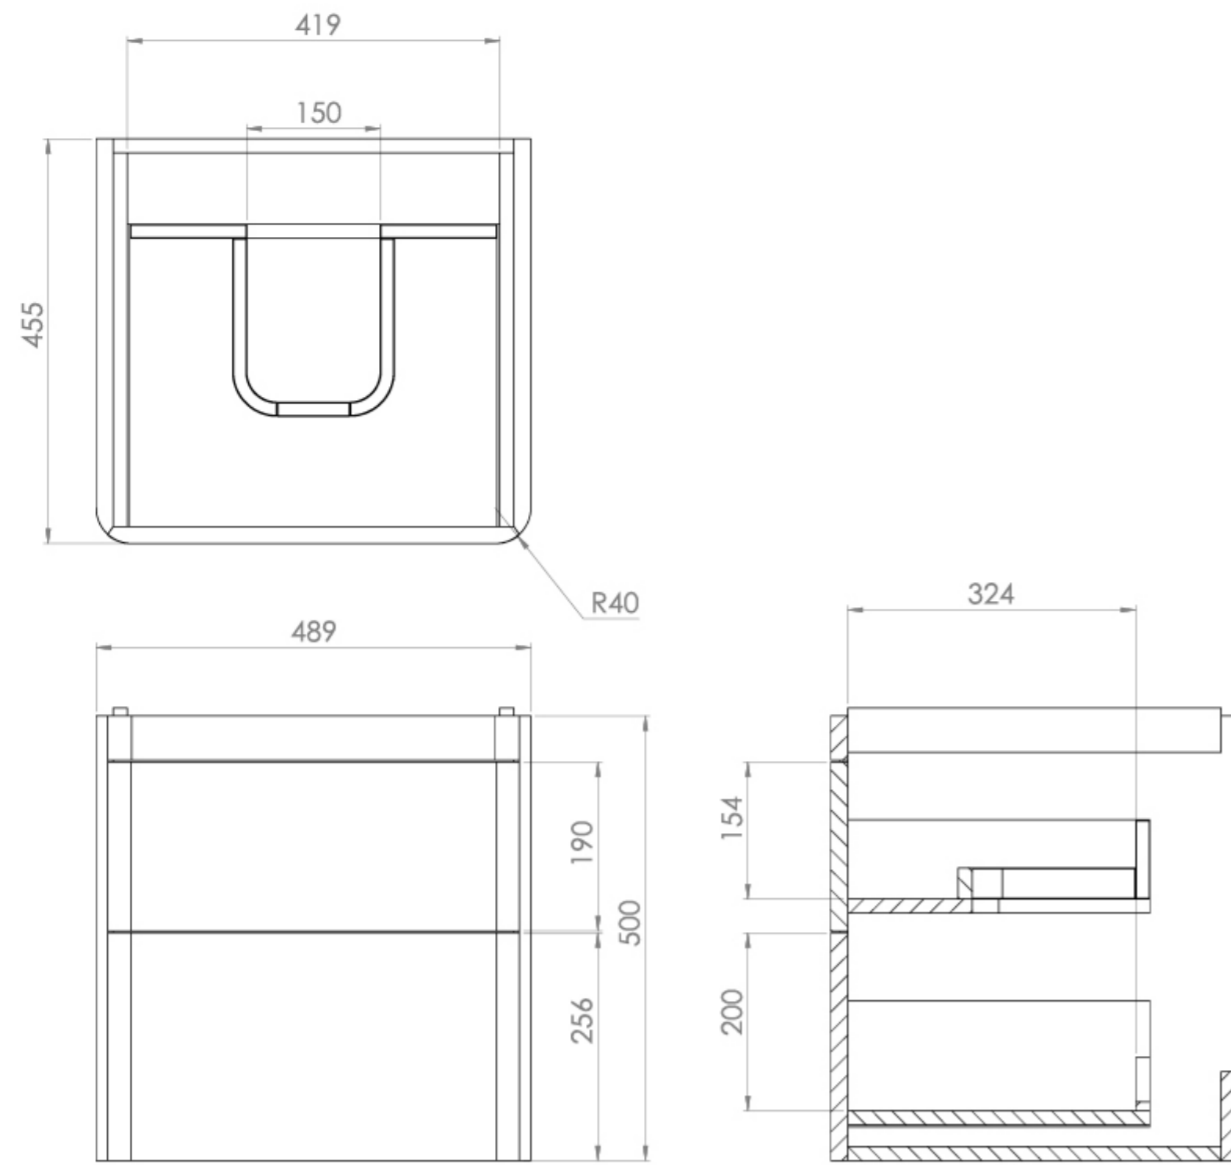

TECHNICAL DRAWING

Saneux reserves the right to alter the specifications and product range without prior notice. Dimensions are given as a guide only. Dimensions should not be used for surrounding furniture, fixtures and fittings until the product is on site.

<https://saneux.com/products/hyde-50cm-2-drawer-wall-mounted-unit-matte-anthracite-1>