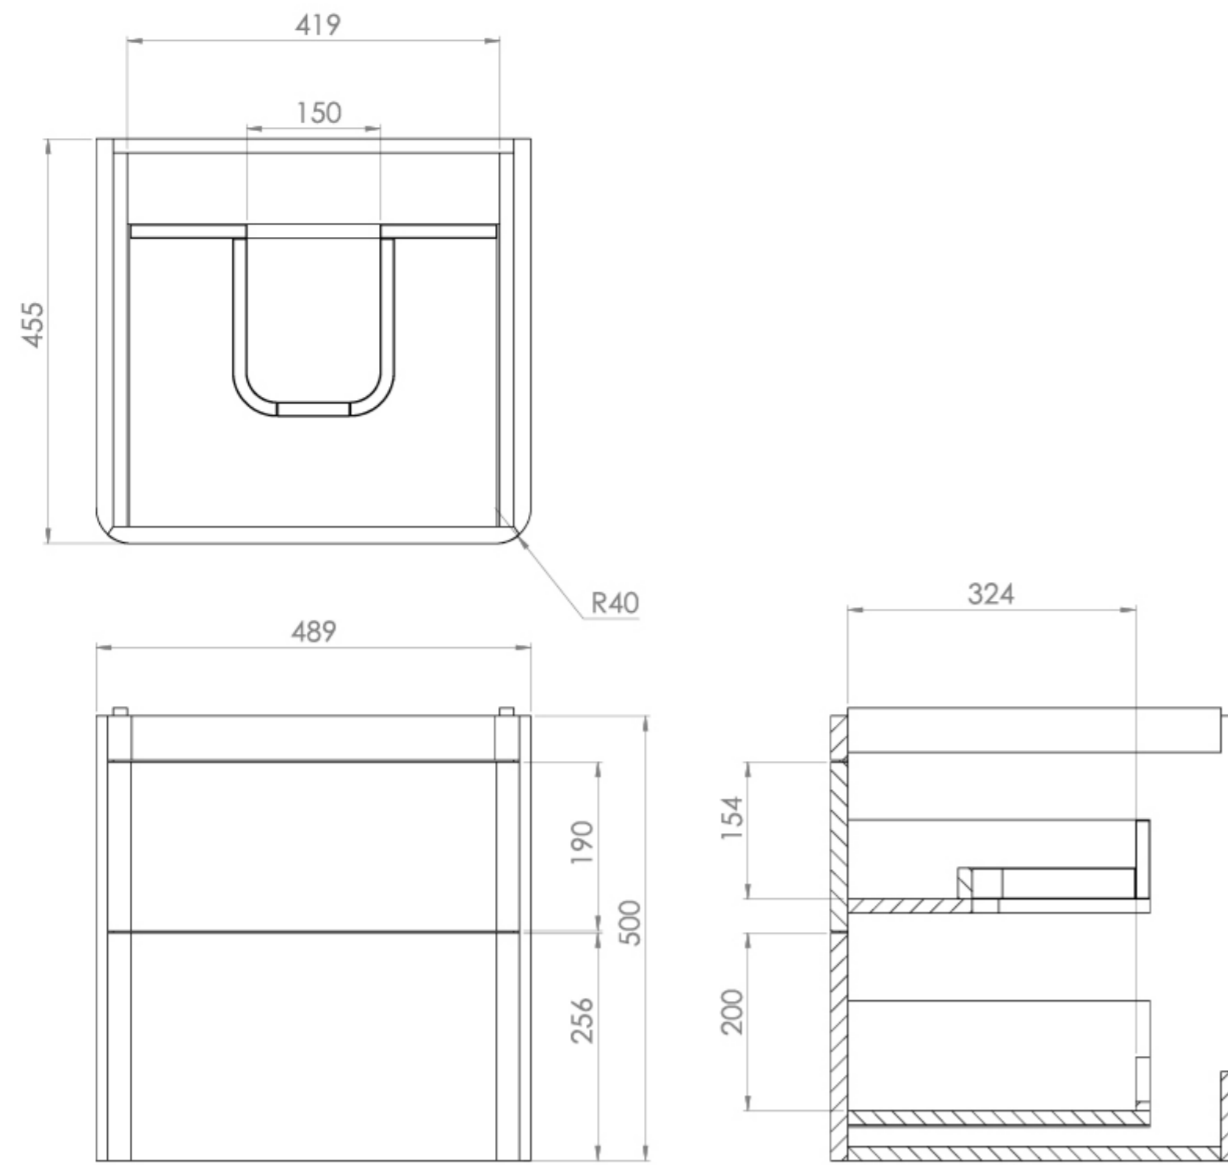

TECHNICAL DRAWING

Saneux reserves the right to alter the specifications and product range without prior notice. Dimensions are given as a guide only. Dimensions should not be used for surrounding furniture, fixtures and fittings until the product is on site.

<https://saneux.com/products/hyde-50cm-2-drawer-wall-mounted-unit-matte-white-1>