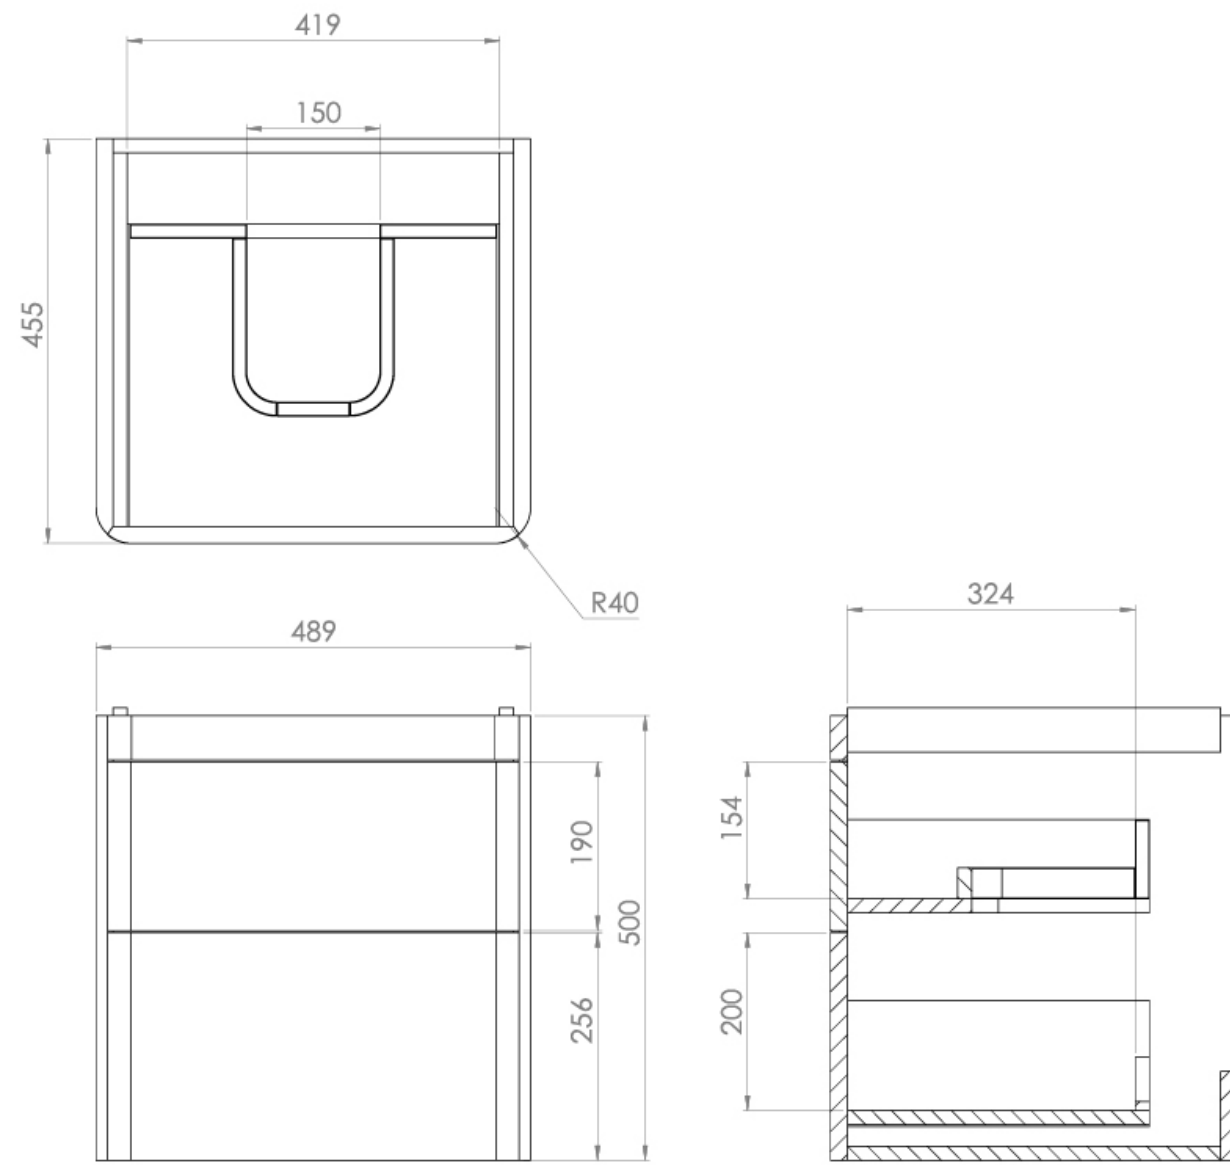

TECHNICAL DRAWING

Saneux reserves the right to alter the specifications and product range without prior notice. Dimensions are given as a guide only. Dimensions should not be used for surrounding furniture, fixtures and fittings until the product is on site.

<https://saneux.com/products/hyde-50cm-2-drawer-wall-mounted-unit-matte-white-1>