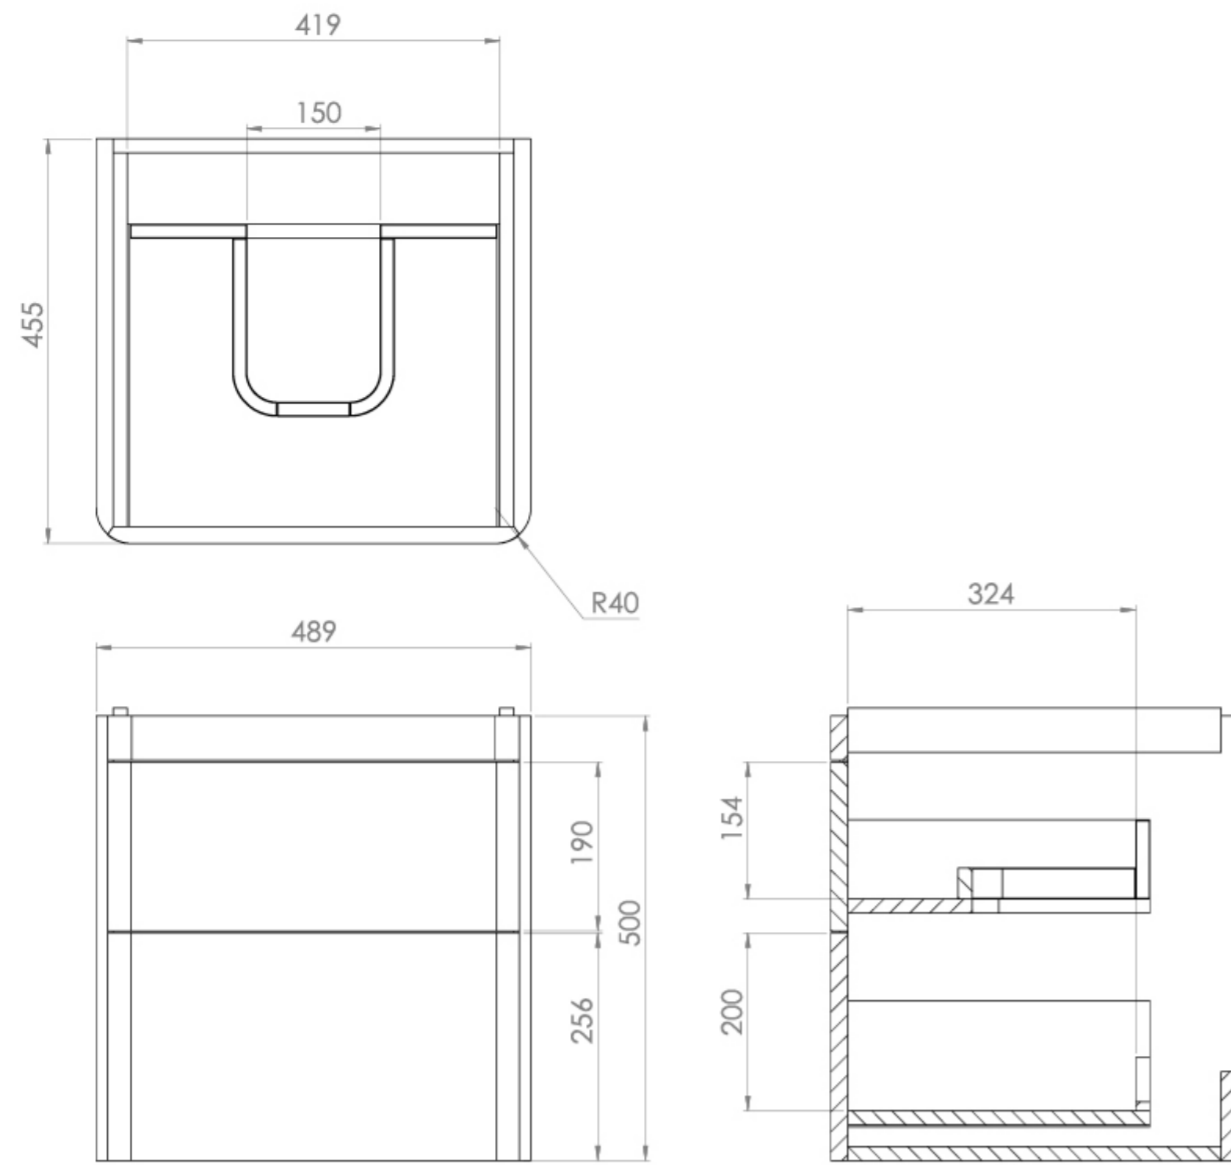

TECHNICAL DRAWING

Saneux reserves the right to alter the specifications and product range without prior notice. Dimensions are given as a guide only. Dimensions should not be used for surrounding furniture, fixtures and fittings until the product is on site.

<https://saneux.com/products/hyde-50cm-2-drawer-wall-mounted-unit-matte-white-1>