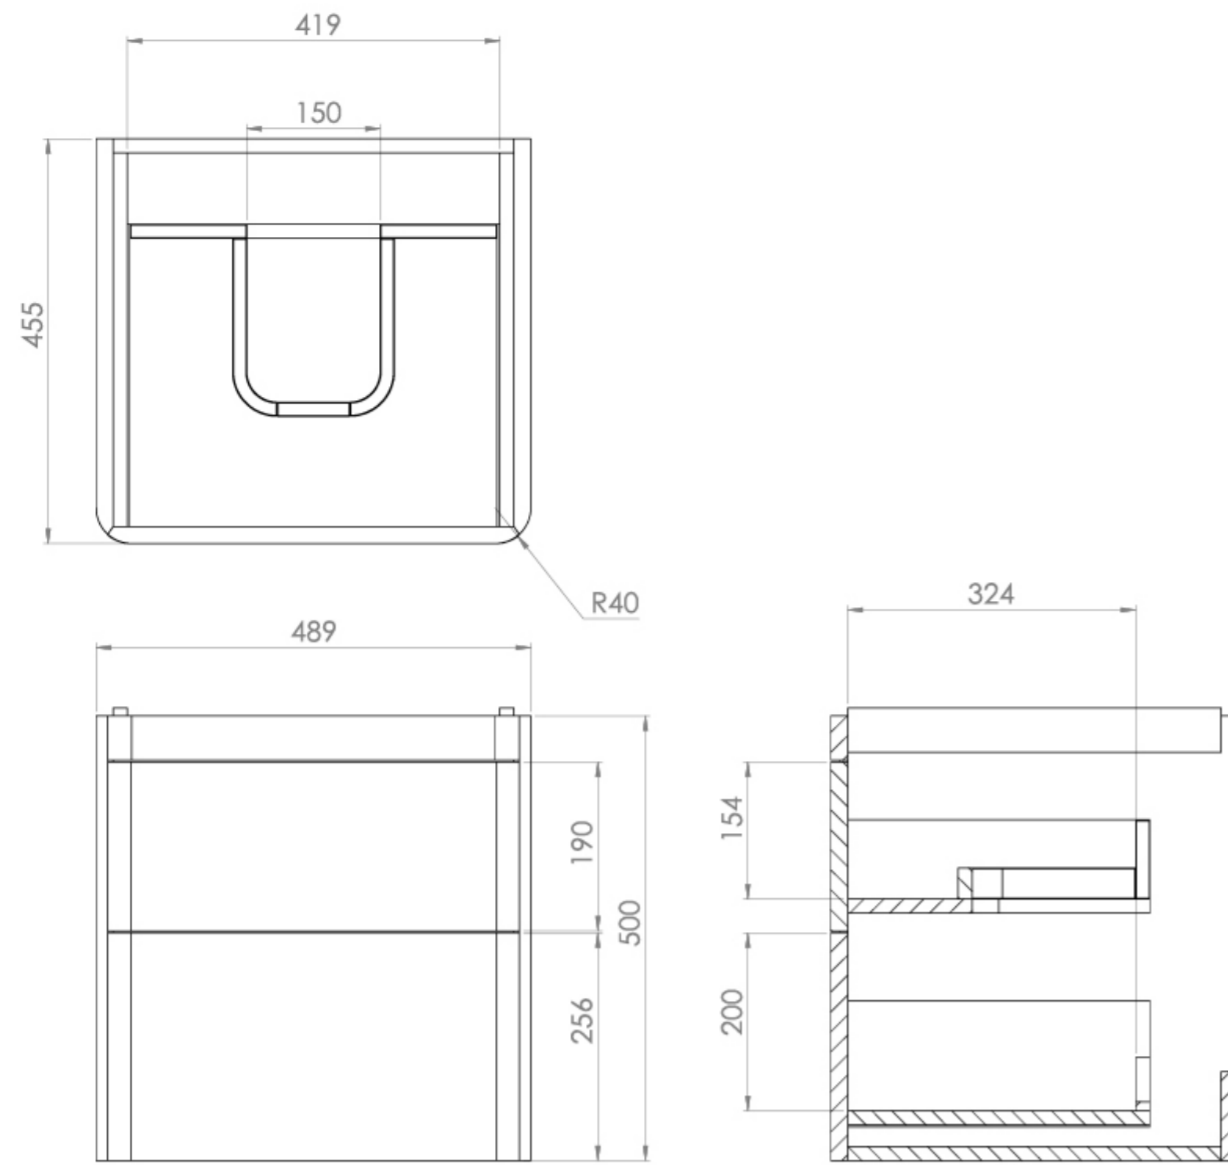

## PRODUCT INFORMATION

<b>Finish:</b>	Matte Sage
<b>Height:</b>	500mm
<b>Width:</b>	489mm
<b>Depth:</b>	455mm
<b>Material</b>	MDF, MFC
<b>Weight</b>	21.6kg
<b>Guarantee</b>	5 years
<b>Configuration</b>	2 Drawer
<b>Drawer Type</b>	Soft close
<b>Compatible Basin(s)</b>	HY050B, HY050B.0TH
<b>Handle(s) Required</b>	2, purchase separately
<b>Other Features</b>	Easy installation Quick release drawers

This 50cm 2 drawer wall mounted unit in matte sage provides you with practicality by offering plenty of storage space to keep your bathroom tidy, yet still having a modern and stylish look.

\*Basin (HY050B, HY050B.0) and handles to be purchased separately