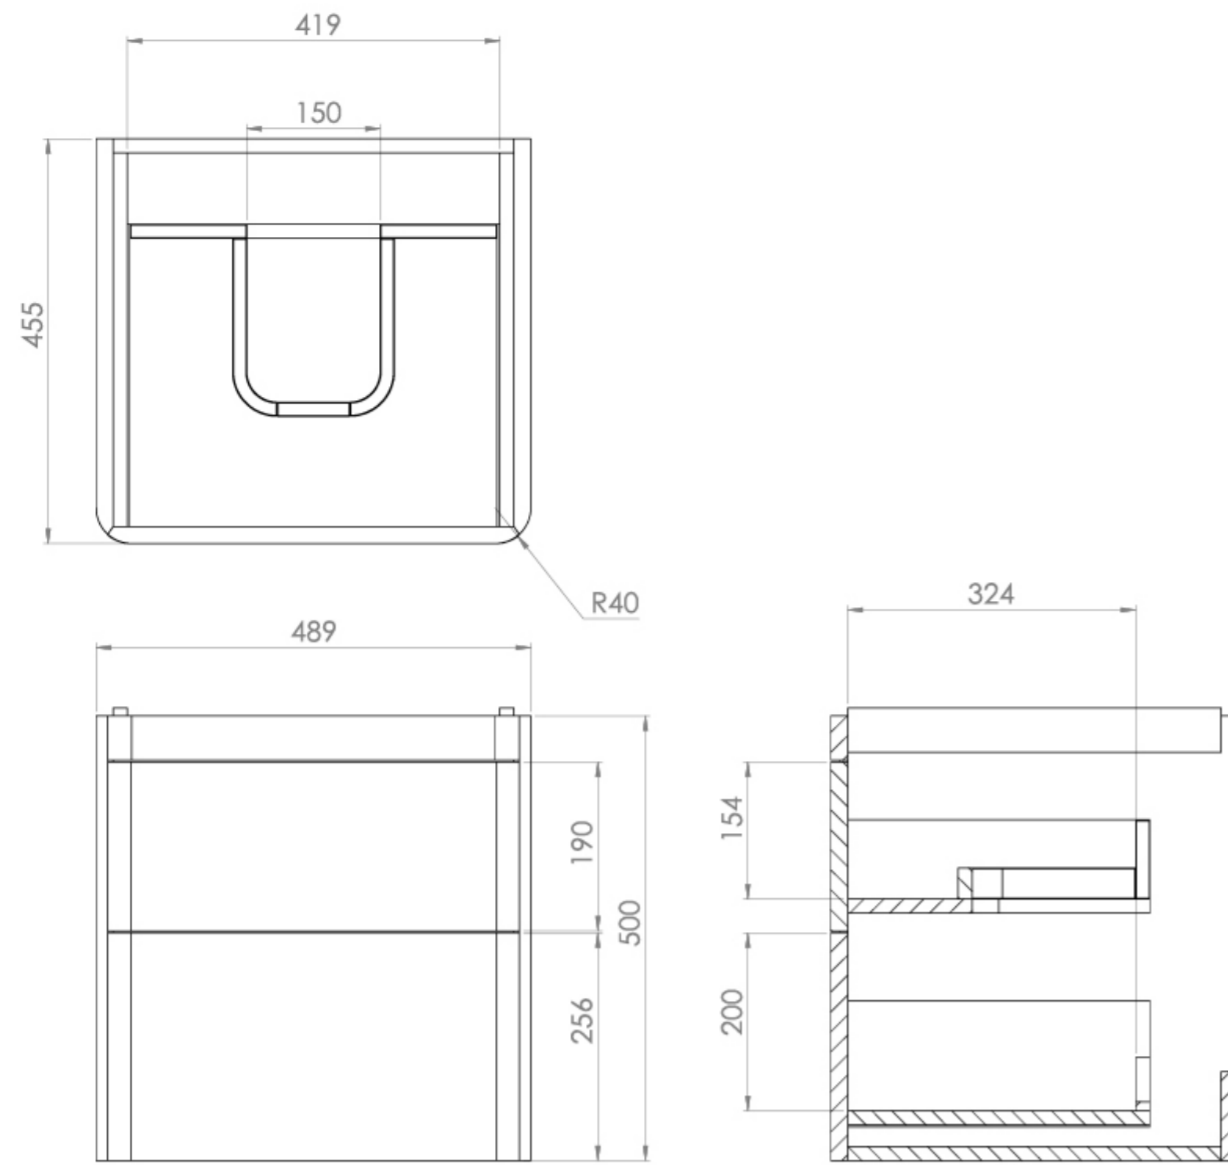

TECHNICAL DRAWING

Saneux reserves the right to alter the specifications and product range without prior notice. Dimensions are given as a guide only. Dimensions should not be used for surrounding furniture, fixtures and fittings until the product is on site.

<https://saneux.com/products/hyde-50cm-2-drawer-wall-mounted-unit-matte-sage-1>