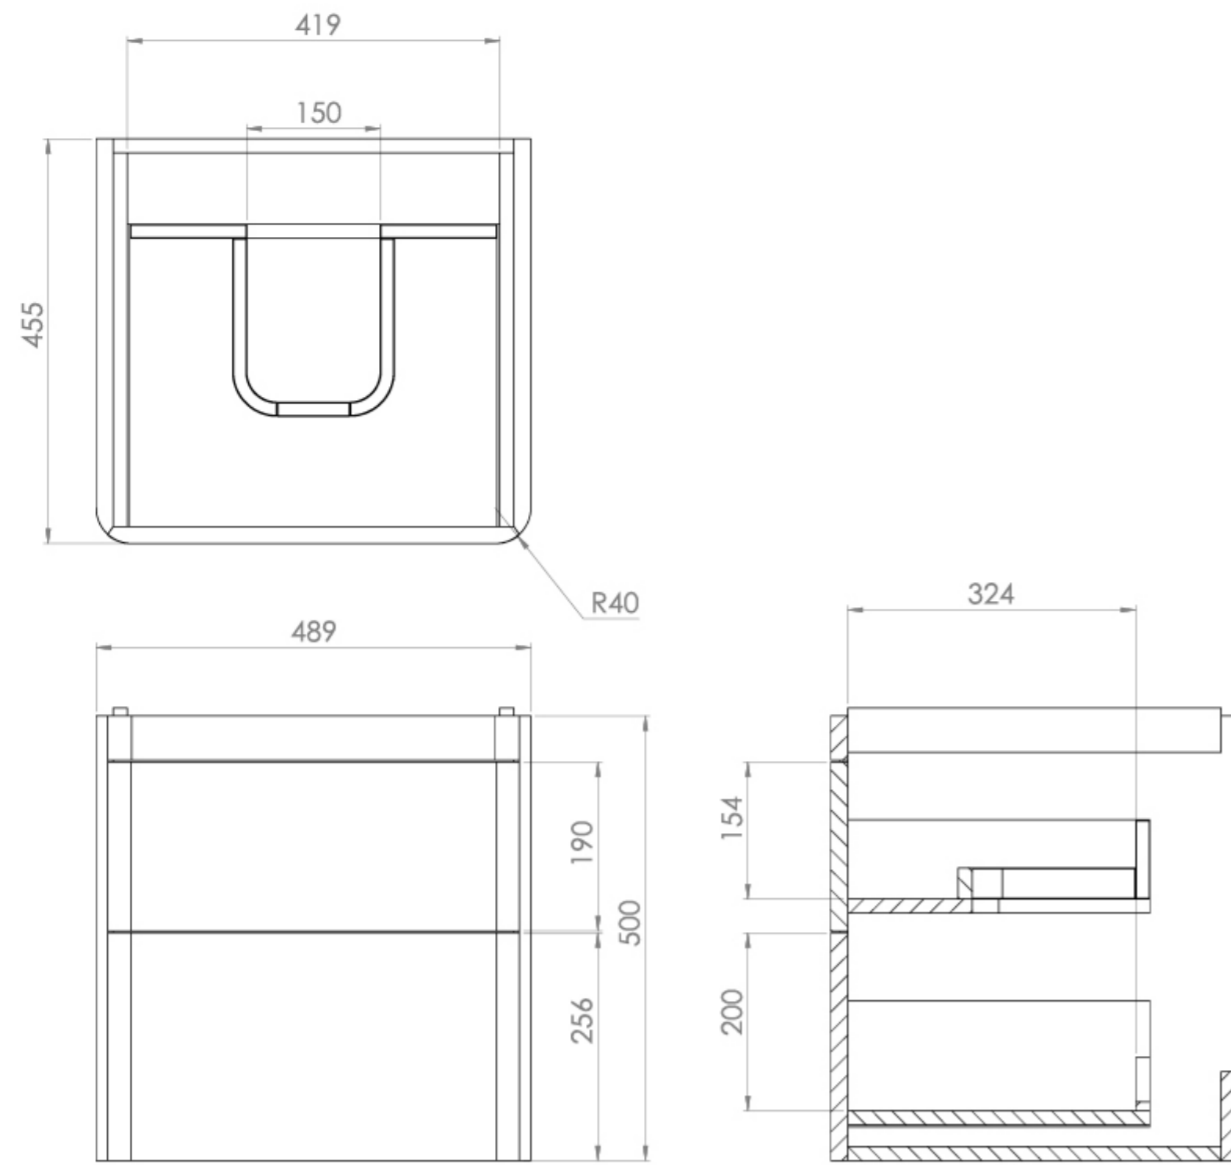

TECHNICAL DRAWING

Saneux reserves the right to alter the specifications and product range without prior notice. Dimensions are given as a guide only. Dimensions should not be used for surrounding furniture, fixtures and fittings until the product is on site.

<https://saneux.com/products/hyde-50cm-2-drawer-wall-mounted-unit-matte-fiord-1>