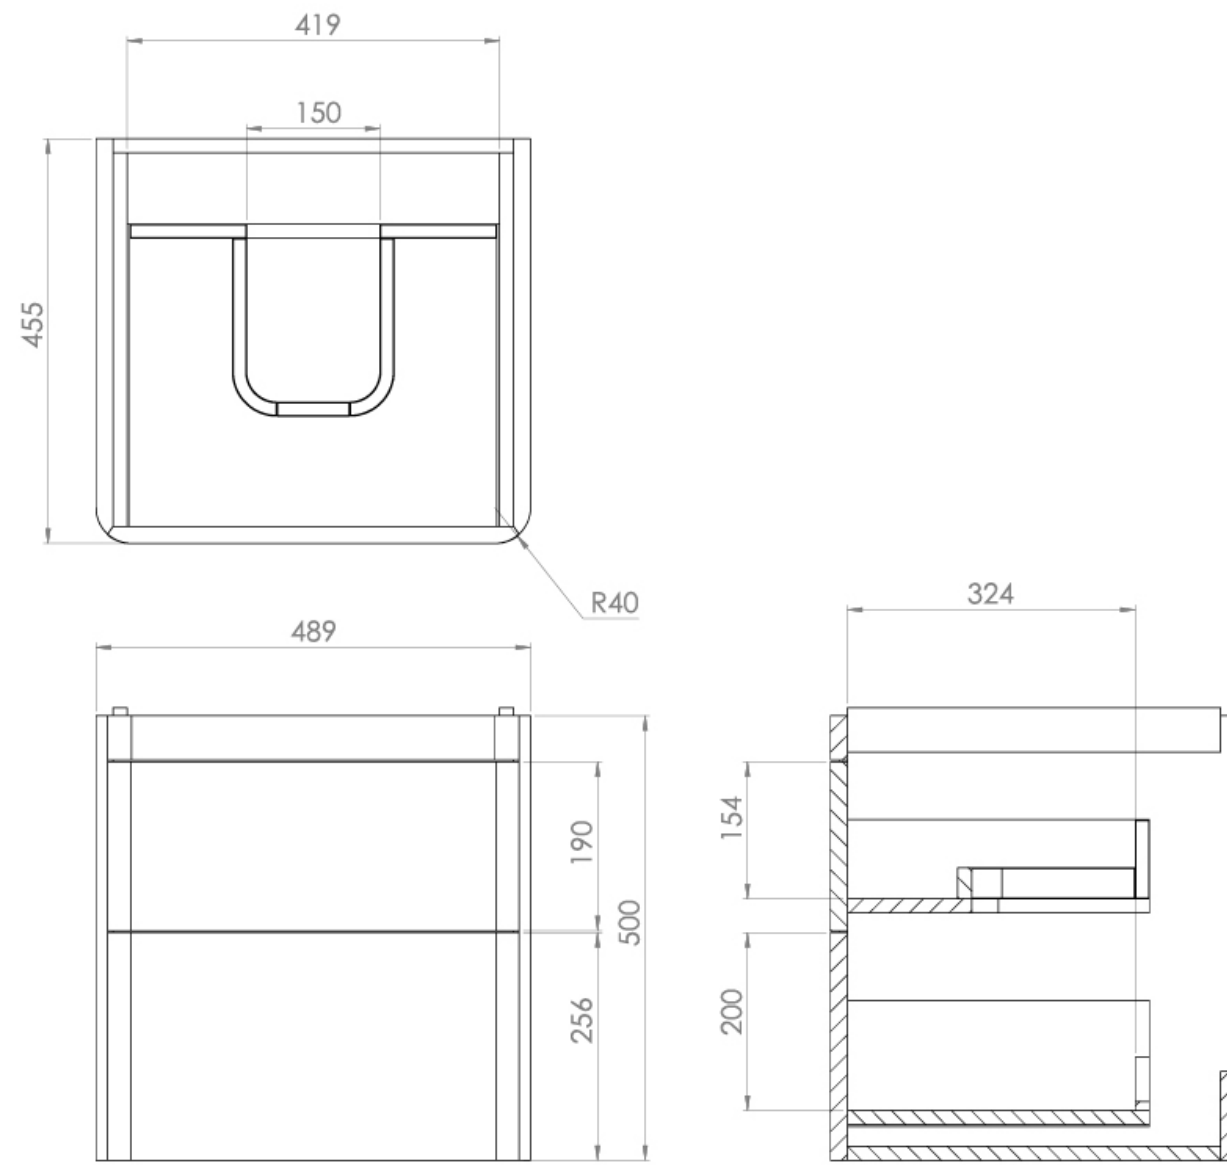

TECHNICAL DRAWING

Saneux reserves the right to alter the specifications and product range without prior notice. Dimensions are given as a guide only. Dimensions should not be used for surrounding furniture, fixtures and fittings until the product is on site.

<https://saneux.com/products/hyde-50cm-2-drawer-wall-mounted-unit-matte-fiord-1>