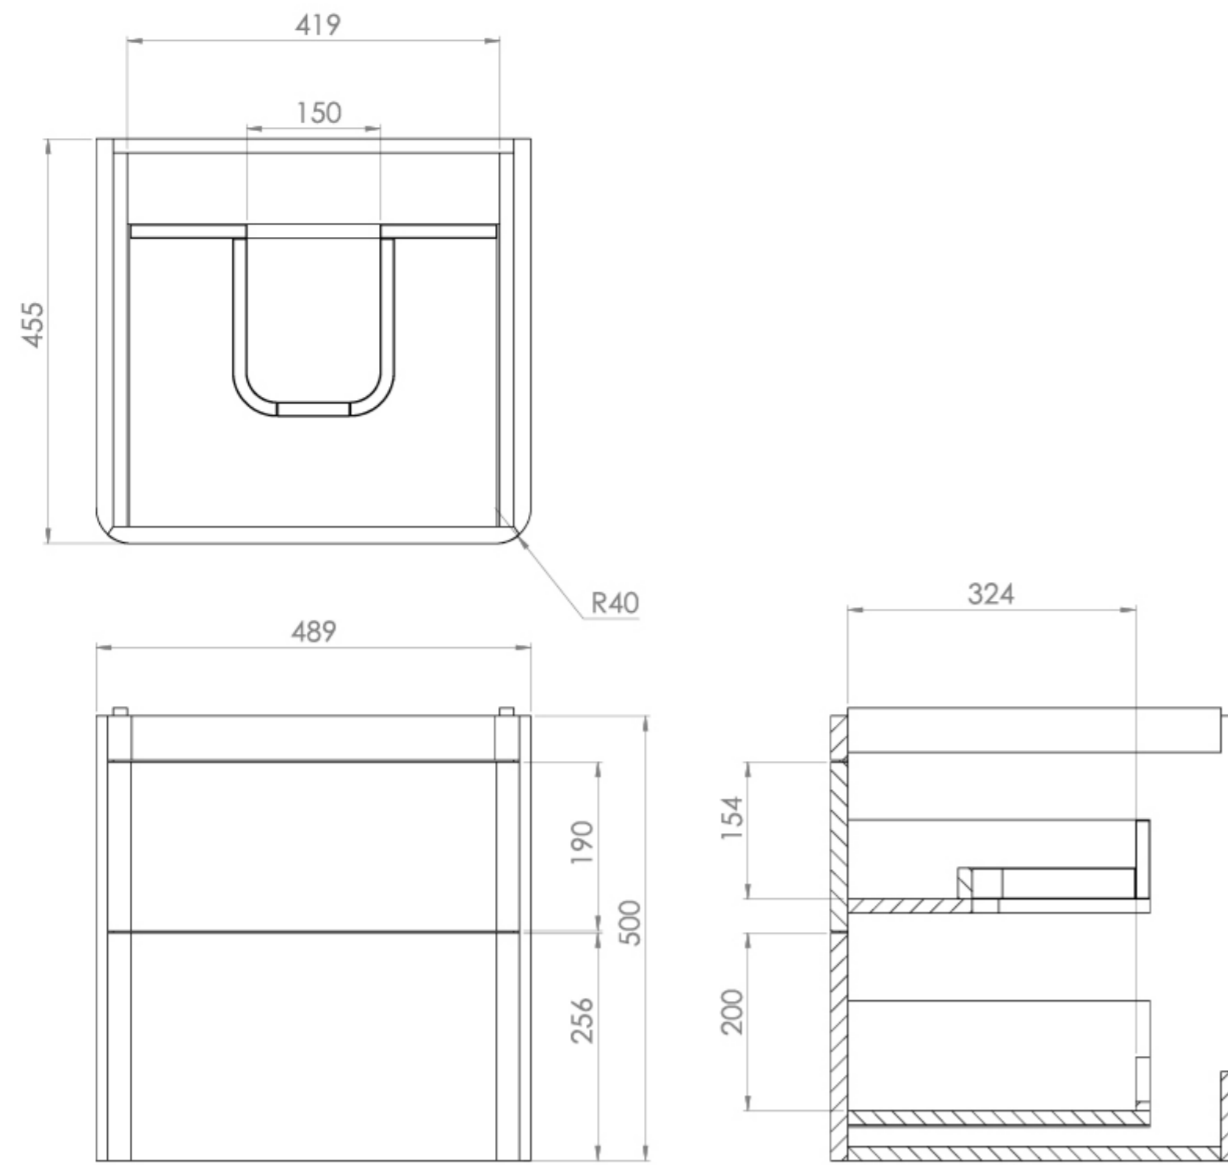

TECHNICAL DRAWING

Saneux reserves the right to alter the specifications and product range without prior notice. Dimensions are given as a guide only. Dimensions should not be used for surrounding furniture, fixtures and fittings until the product is on site.

<https://saneux.com/products/hyde-50cm-2-drawer-wall-mounted-unit-matte-fiord-1>